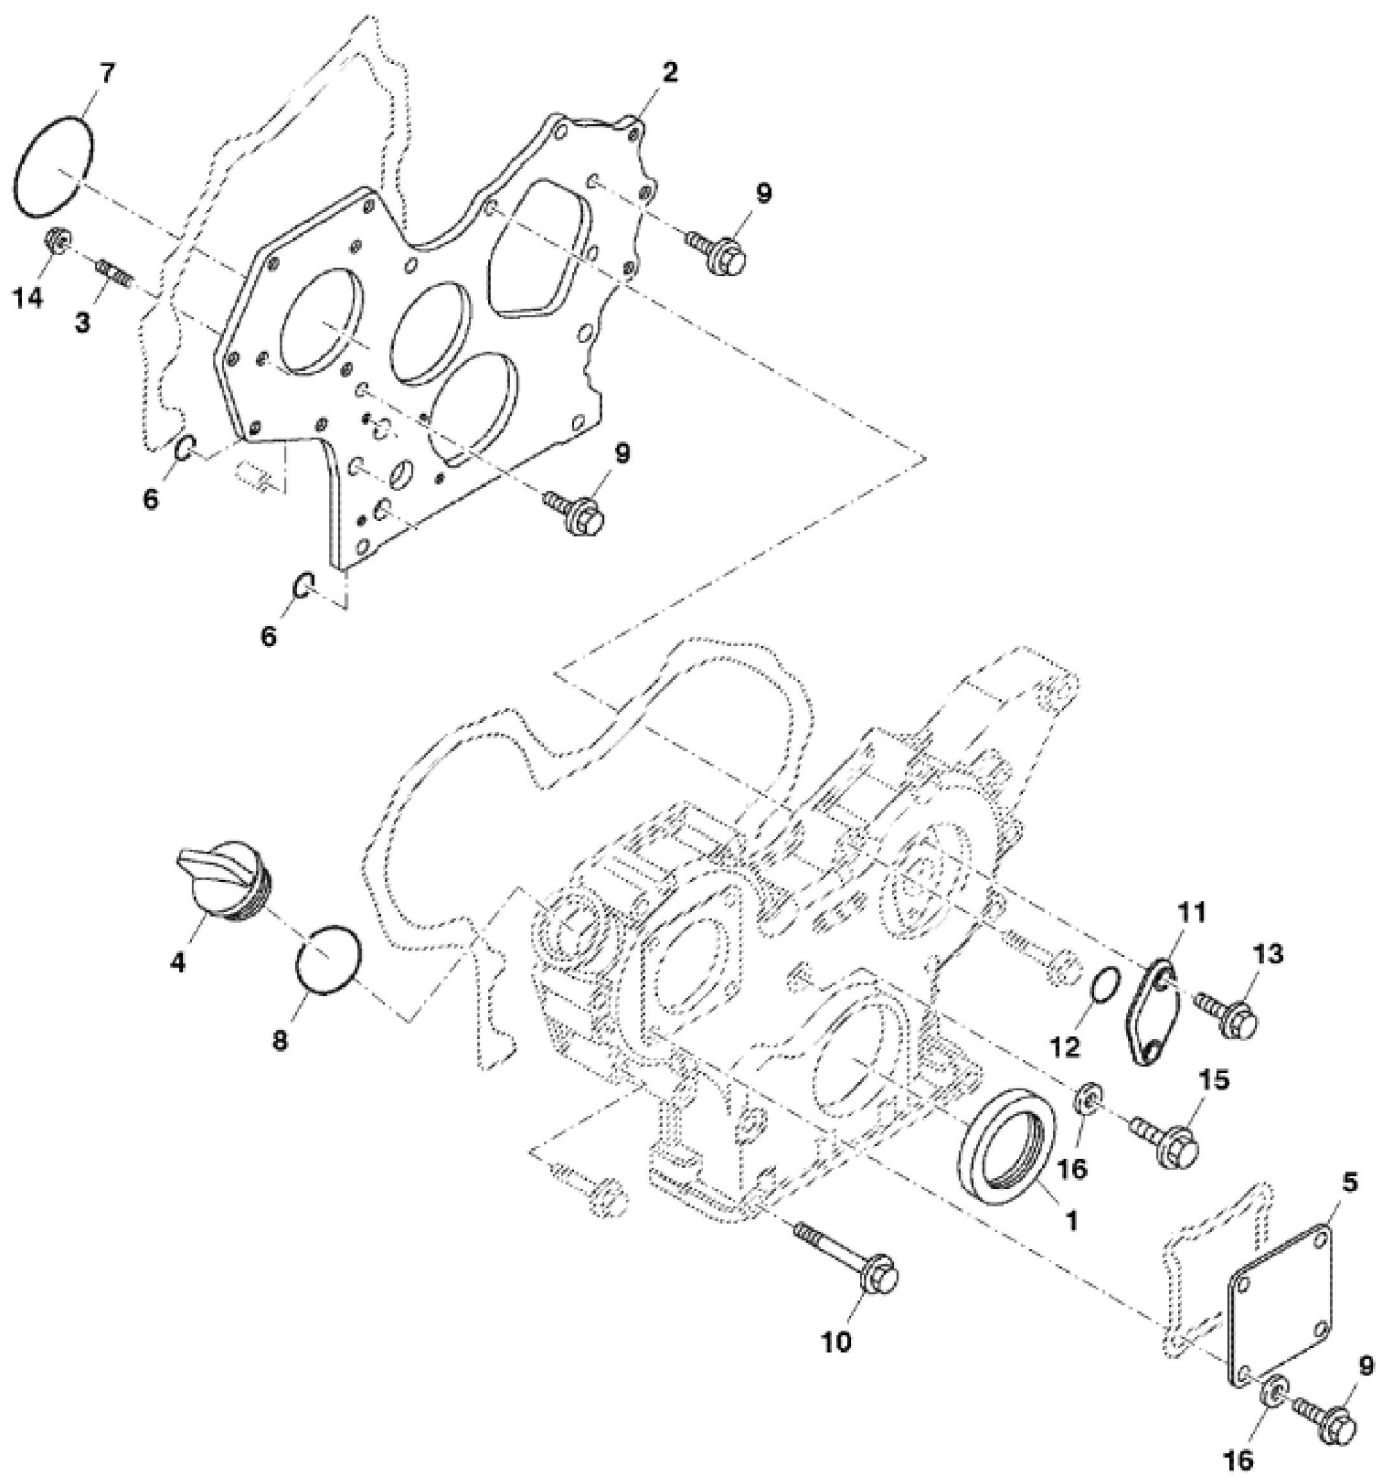

## CYLINDER BLOCK

KEY	PART NO.	PART NAME	QTY	REMARKS
1	MIA880848	CYLINDER BLOCK	1	
2	M809565	DRAIN PLUG	1	
3	CH10335	PLUG	3	
4	15H562	PIPE PLUG	1	1"
5	M87879	BOLT	8	
6	MIU800573	BUSHING	1	Camshaft
7	M87801	PLUG	2	
8	30M7023	PLUG	6	
9	M802255	PIN	4	
10	M800974	PIPE	2	
11	AM882419	THRUST BEARING	2	
11	MIA880557	BEARING	2	0.25 OS
12	MIU800797	SHAFT	1	Idle Gear
13	CH18079	SPRING PIN	2	
14	M800970	BOLT	14	
15	M810048	ENGINE CYLINDER HEAD GASKET	1	
16	MIA880559	BEARING	4	Main Assembly
16	MIA880549	BEARING	4	0.25 US
17	CH10314	PLUG	1	

TCM12207A03

John Deere > Turf And Utility > MOWER, FAIRWAY > 1575 - MOWER, FAIRWAY > 1575 TerrainCut Front Mower (with 60, 62 or 72-inch Deck) > 20 ENGINE, 3TNV82A-BDJME TCM12207 > ST783691 - MOUNTING FLANGE AND OIL SUMP

KEY	PART NO.	PART NAME	QTY	REMARKS
1	M800991	PLATE	1	Back Plate
2	M800011	BOLT	6	M10 X 20
3	M800077	BOLT	4	M10 X 25
4	M800996	INTERMEDIATE HOUSING	1	Sump, Oil
5	AM880835	OIL PAN	1	
6	M806544	DRAIN PLUG	1	
7	M806545	WASHER	1	
8	19M7865	SCREW	6	M8 X 16
9	CH19101	BOLT	22	
10	M808308	BOLT	6	
11	19M7897	SCREW	3	M8 X 35

KEY	PART NO.	PART NAME	QTY	REMARKS
1	M811078	SEAL	1	
2	MIU800874	FLANGE	1	Gear Case
3	MIU800440	STUD	3	M8X25
4	M805710	CAP	1	Oil Fill
5	CH18096	COVER	1	
6	M810185	O-RING	2	
7	CH16940	O-RING	1	
8	M805711	PACKING	1	
9	19M7865	SCREW	7	M8 X 16
10	CH19136	BOLT	3	
11	MIU800476	COVER	1	Tachometer
12	CH13526	PACKING	1	
13	19M7775	SCREW	2	M6 X 16
14	14M7298	FLANGE NUT	4	M8
15	19M7868	SCREW	1	M8 X 30
16	M803523	WASHER	5	