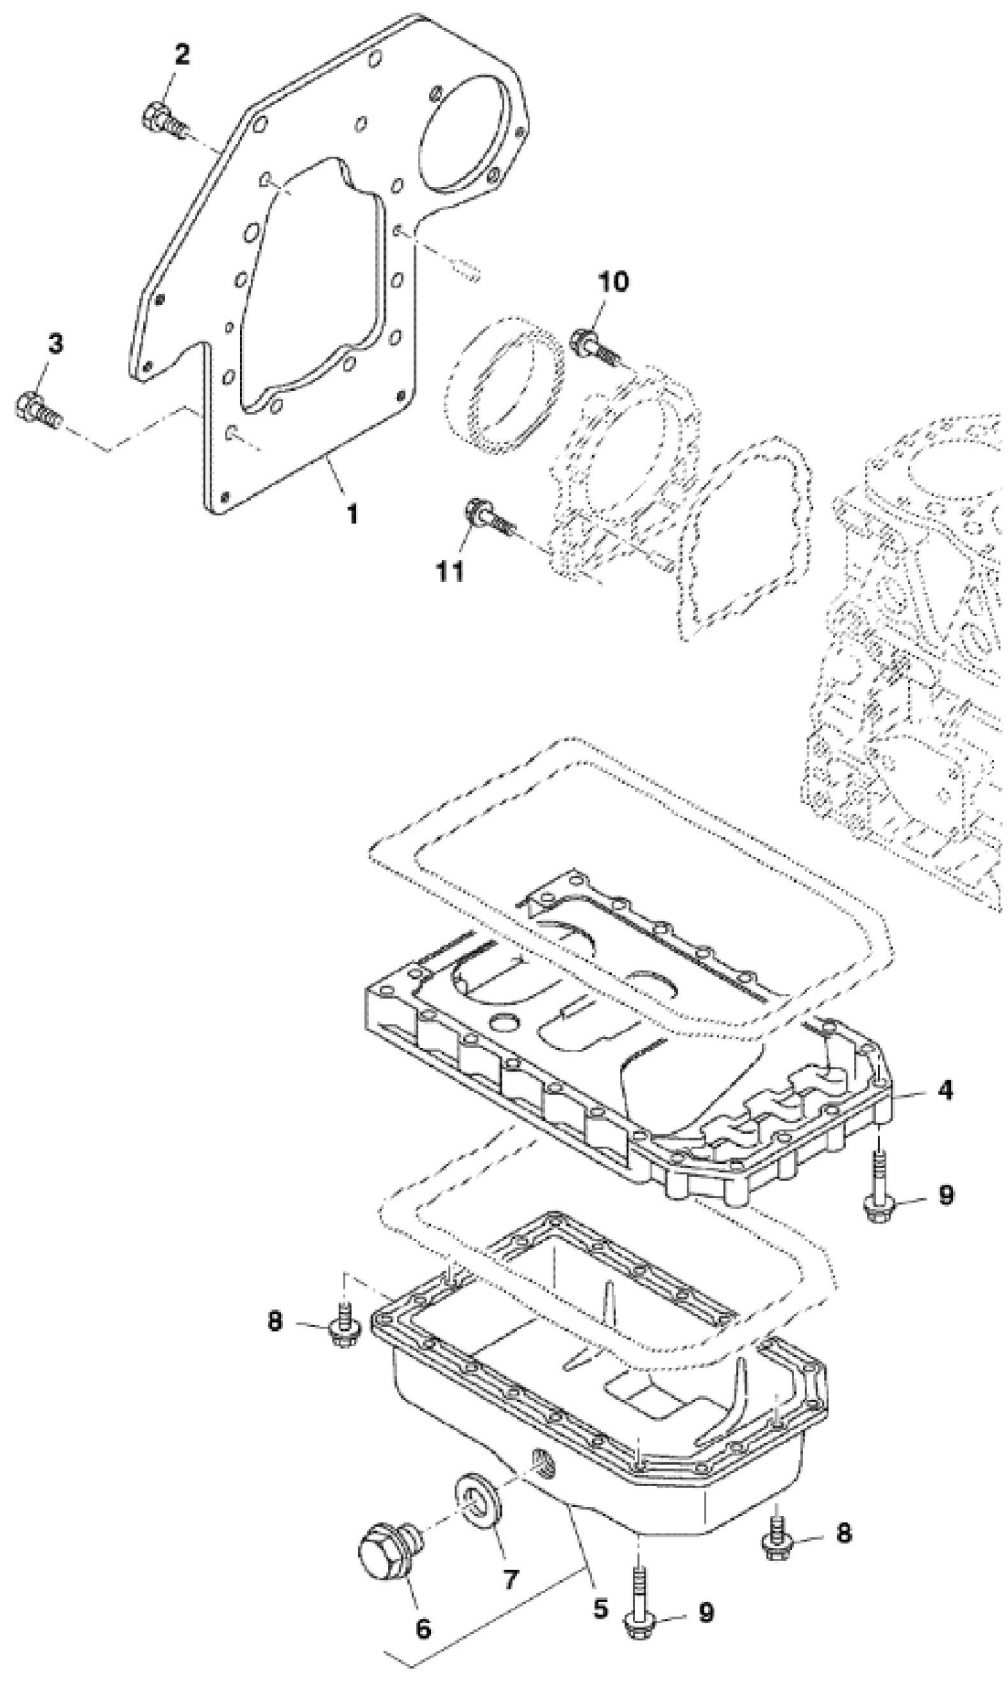

## CYLINDER BLOCK

KEY	PART NO.	PART NAME	QTY	REMARKS
1	MIA880848	CYLINDER BLOCK	1	
2	M809565	DRAIN PLUG	1	
3	CH10335	PLUG	3	
4	15H562	PIPE PLUG	1	1"
5	M87879	BOLT	8	
6	MIU800573	BUSHING	1	Camshaft
7	M87801	PLUG	2	
8	30M7023	PLUG	6	
9	M802255	PIN	4	
10	M800974	PIPE	2	
11	AM882419	THRUST BEARING	2	
11	MIA880557	BEARING	2	0.25 OS
12	MIU800797	SHAFT	1	Idle Gear
13	CH18079	SPRING PIN	2	
14	M800970	BOLT	14	
15	M810048	ENGINE CYLINDER HEAD GASKET	1	
16	MIA880559	BEARING	4	Main Assembly
16	MIA880549	BEARING	4	0.25 US
17	CH10314	PLUG	1	

TCM12207A03

John Deere > Turf And Utility > MOWER, FAIRWAY > 1575 - MOWER, FAIRWAY > 1575 TerrainCut Front Mower (with 60, 62 or 72-inch Deck) > 20 ENGINE, 3TNV82A-BDJME TCM12207 > ST783691 - MOUNTING FLANGE AND OIL SUMP

KEY	PART NO.	PART NAME	QTY	REMARKS
1	M800991	PLATE	1	Back Plate
2	M800011	BOLT	6	M10 X 20
3	M800077	BOLT	4	M10 X 25
4	M800996	INTERMEDIATE HOUSING	1	Sump, Oil
5	AM880835	OIL PAN	1	
6	M806544	DRAIN PLUG	1	
7	M806545	WASHER	1	
8	19M7865	SCREW	6	M8 X 16
9	CH19101	BOLT	22	
10	M808308	BOLT	6	
11	19M7897	SCREW	3	M8 X 35

KEY	PART NO.	PART NAME	QTY	REMARKS
1	M811078	SEAL	1	
2	MIU800874	FLANGE	1	Gear Case
3	MIU800440	STUD	3	M8X25
4	M805710	CAP	1	Oil Fill
5	CH18096	COVER	1	
6	M810185	O-RING	2	
7	CH16940	O-RING	1	
8	M805711	PACKING	1	
9	19M7865	SCREW	7	M8 X 16
10	CH19136	BOLT	3	
11	MIU800476	COVER	1	Tachometer
12	CH13526	PACKING	1	
13	19M7775	SCREW	2	M6 X 16
14	14M7298	FLANGE NUT	4	M8
15	19M7868	SCREW	1	M8 X 30
16	M803523	WASHER	5	