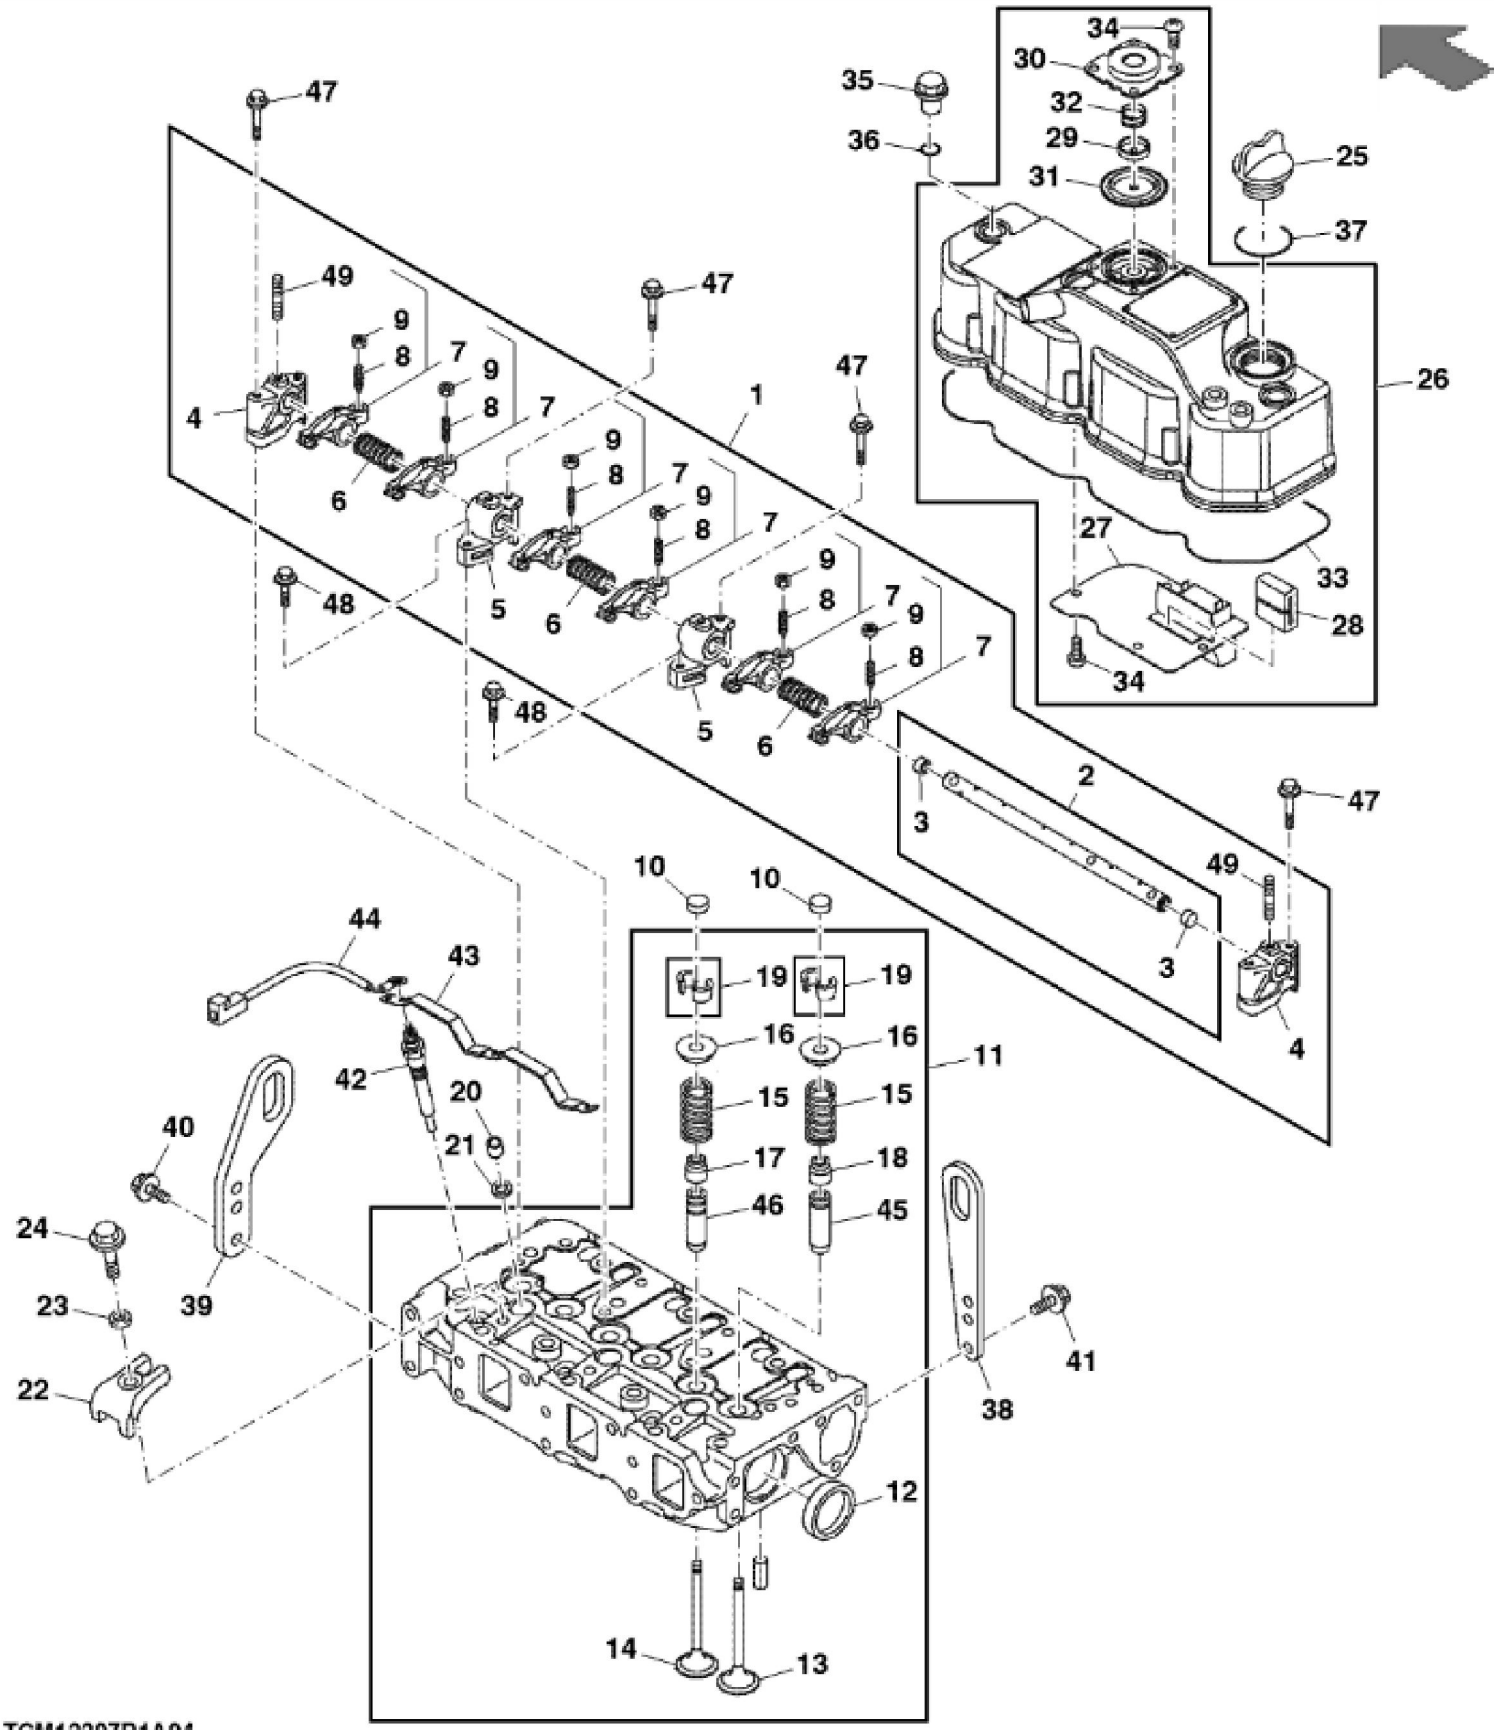

## CYLINDER BLOCK

KEY	PART NO.	PART NAME	QTY	REMARKS
1	MIA880848	CYLINDER BLOCK	1	
2	M809565	DRAIN PLUG	1	
3	CH10335	PLUG	3	
4	15H562	PIPE PLUG	1	1"
5	M87879	BOLT	8	
6	MIU800573	BUSHING	1	Camshaft
7	M87801	PLUG	2	
8	30M7023	PLUG	6	
9	M802255	PIN	4	
10	M800974	PIPE	2	
11	AM882419	THRUST BEARING	2	
11	MIA880557	BEARING	2	0.25 OS
12	MIU800797	SHAFT	1	Idle Gear
13	CH18079	SPRING PIN	2	
14	M800970	BOLT	14	
15	M810048	ENGINE CYLINDER HEAD GASKET	1	
16	MIA880559	BEARING	4	Main Assembly
16	MIA880549	BEARING	4	0.25 US
17	CH10314	PLUG	1	

TCM12207A03

John Deere > Turf And Utility > MOWER, FAIRWAY > 1575 - MOWER, FAIRWAY > 1575 TerrainCut Front Mower (with 60, 62 or 72-inch Deck) > 20 ENGINE, 3TNV82A-BDJME TCM12207 > ST783691 - MOUNTING FLANGE AND OIL SUMP

KEY	PART NO.	PART NAME	QTY	REMARKS
1	M800991	PLATE	1	Back Plate
2	M800011	BOLT	6	M10 X 20
3	M800077	BOLT	4	M10 X 25
4	M800996	INTERMEDIATE HOUSING	1	Sump, Oil
5	AM880835	OIL PAN	1	
6	M806544	DRAIN PLUG	1	
7	M806545	WASHER	1	
8	19M7865	SCREW	6	M8 X 16
9	CH19101	BOLT	22	
10	M808308	BOLT	6	
11	19M7897	SCREW	3	M8 X 35

KEY	PART NO.	PART NAME	QTY	REMARKS
1	M811078	SEAL	1	
2	MIU800874	FLANGE	1	Gear Case
3	MIU800440	STUD	3	M8X25
4	M805710	CAP	1	Oil Fill
5	CH18096	COVER	1	
6	M810185	O-RING	2	
7	CH16940	O-RING	1	
8	M805711	PACKING	1	
9	19M7865	SCREW	7	M8 X 16
10	CH19136	BOLT	3	
11	MIU800476	COVER	1	Tachometer
12	CH13526	PACKING	1	
13	19M7775	SCREW	2	M6 X 16
14	14M7298	FLANGE NUT	4	M8
15	19M7868	SCREW	1	M8 X 30
16	M803523	WASHER	5	