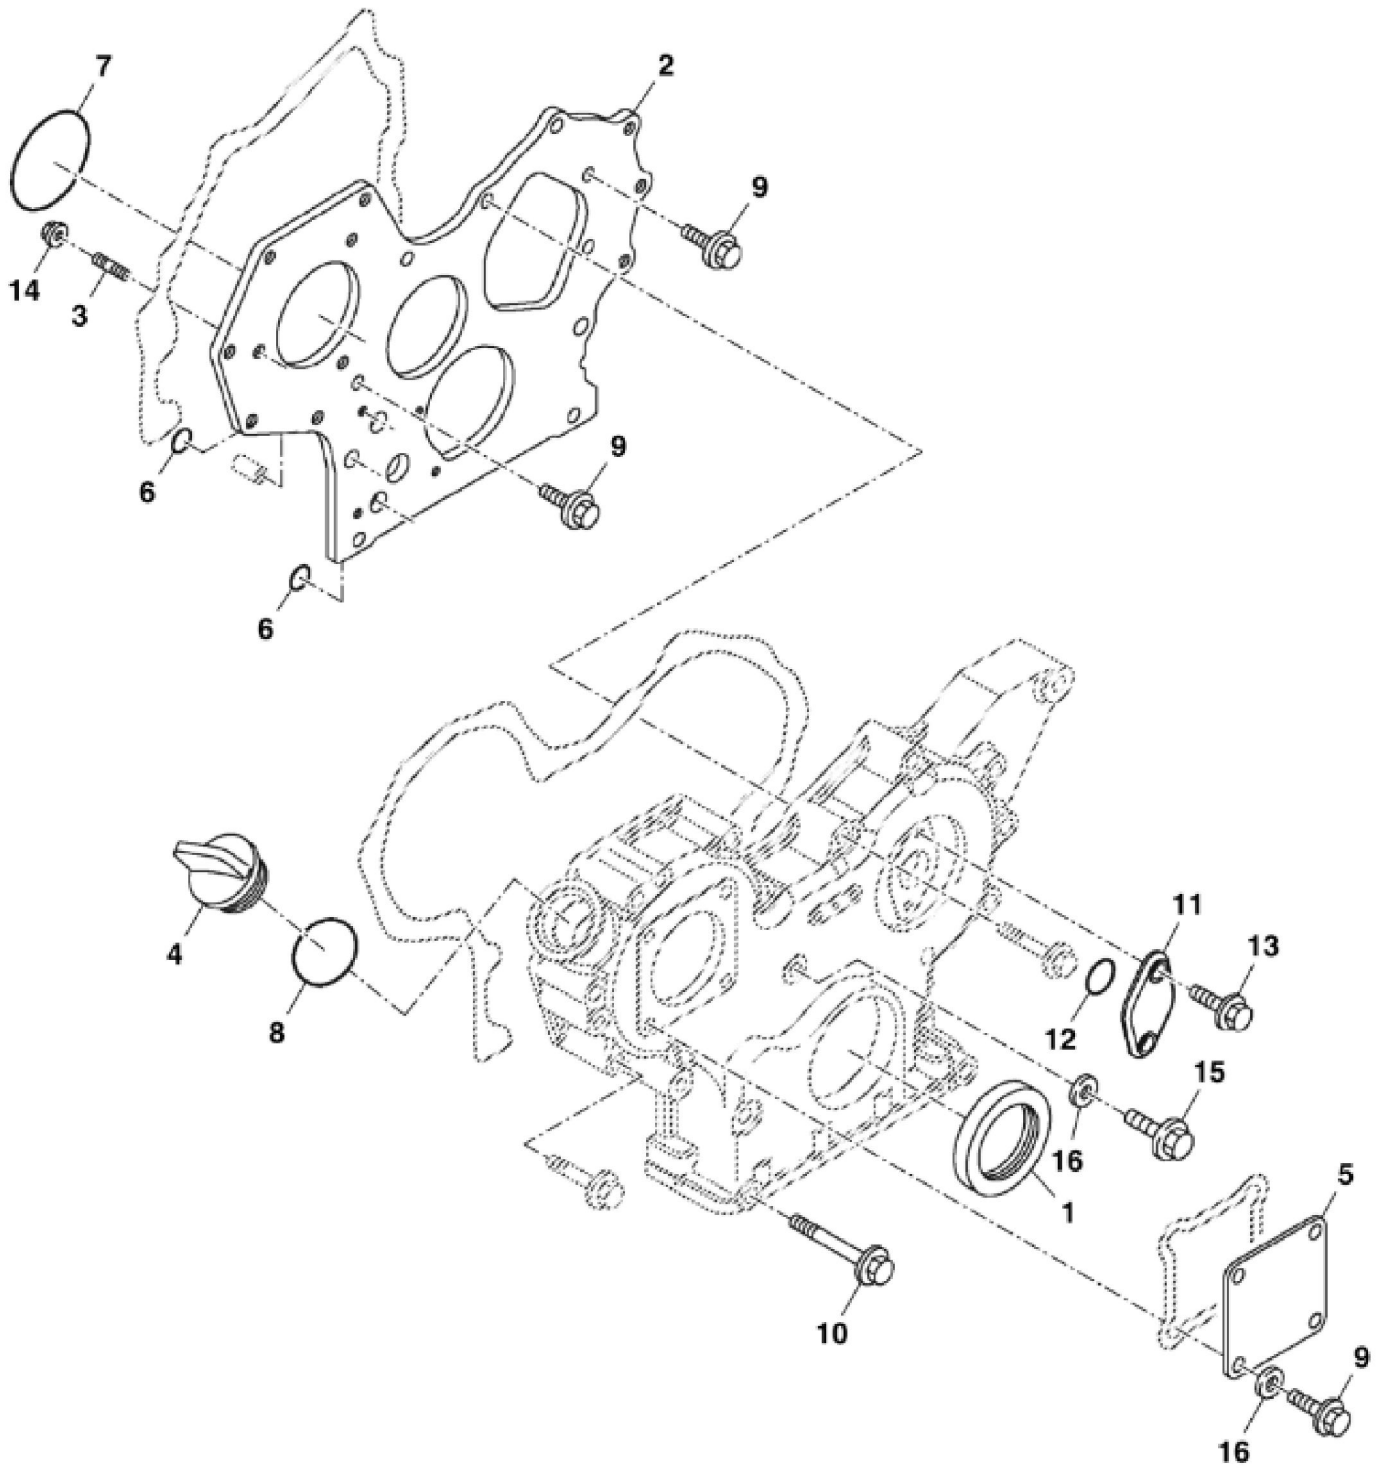

TCM12208A01

CYLINDER BLOCK

KEY	PART NO.	PART NAME	QTY	REMARKS	
1	MIA880878	CYLINDER BLOCK	1		
2	M809565	DRAIN PLUG	1		
3	CH10335	PLUG	3		
4	15H562	PIPE PLUG	1	1"	
5	M801189	BOLT	8		
6	MIU800573	BUSHING	1	Camshaft	
7	M87801	PLUG	2		
8	30M7023	PLUG	6		
9	M802255	PIN	4		
10	M800974	PIPE	2		
11	MIA880555	BEARING	2		
11	MIA882809	BEARING KIT	1	OS 0.25	
12	MIU800797	SHAFT	1	Idle Gear	
13	CH18079	SPRING PIN	2		
14	M801186	BOLT	14		
15	M806811	ENGINE CYLINDER HEAD GASKET	1		
16	MIA880554	BEARING	4		
16	MIA880550	BEARING	4	US 0.25	
17	CH10314	PLUG	1		

TCM12208A02

John Deere > Turf And Utility > MOWER, FAIRWAY > 1585 - MOWER, FAIRWAY > 1585 TerrainCut Front Mower (with 60, 62 or 72-inch Deck) > 20 ENGINE, 3TNV88-BDJME TCM12208 > ST784250 - GEAR HOUSING

KEY	PART NO.	PART NAME	QTY	REMARKS
1	M811078	SEAL	1	
2	MIU800874	FLANGE	1	Gear Case
3	MIU800440	STUD	3	M8X25
4	M805710	CAP	1	Oil Fill
5	CH18096	COVER	1	
6	M810185	O-RING	2	
7	CH16940	O-RING	1	
8	M805711	PACKING	1	
9	19M7865	SCREW	7	M8 X 16
10	CH19136	BOLT	3	
11	MIU800476	COVER	1	Tachometer
12	CH13526	PACKING	1	
13	19M7775	SCREW	2	M6 X 16
14	14M7298	FLANGE NUT	4	M8
15	19M7868	SCREW	1	M8 X 30
16	M803523	WASHER	5	

KEY	PART NO.	PART NAME	QTY	REMARKS
1	M800991	PLATE	1	Back Plate
2	M800011	BOLT	6	M10 X 20
3	M800077	BOLT	4	M10 X 25
4	M801735	RESERVOIR	1	Sump, Oil
5	AM881170	OIL PAN	1	
6	M806544	DRAIN PLUG	1	
7	M806545	WASHER	1	
8	19M7865	SCREW	6	M8 X 16
9	CH19101	BOLT	22	
10	M808308	BOLT	6	
11	19M7897	SCREW	3	M8 X 35
12	19M7867	SCREW	8	M8 X 25
13	19M7800	SCREW	6	M8 X 50