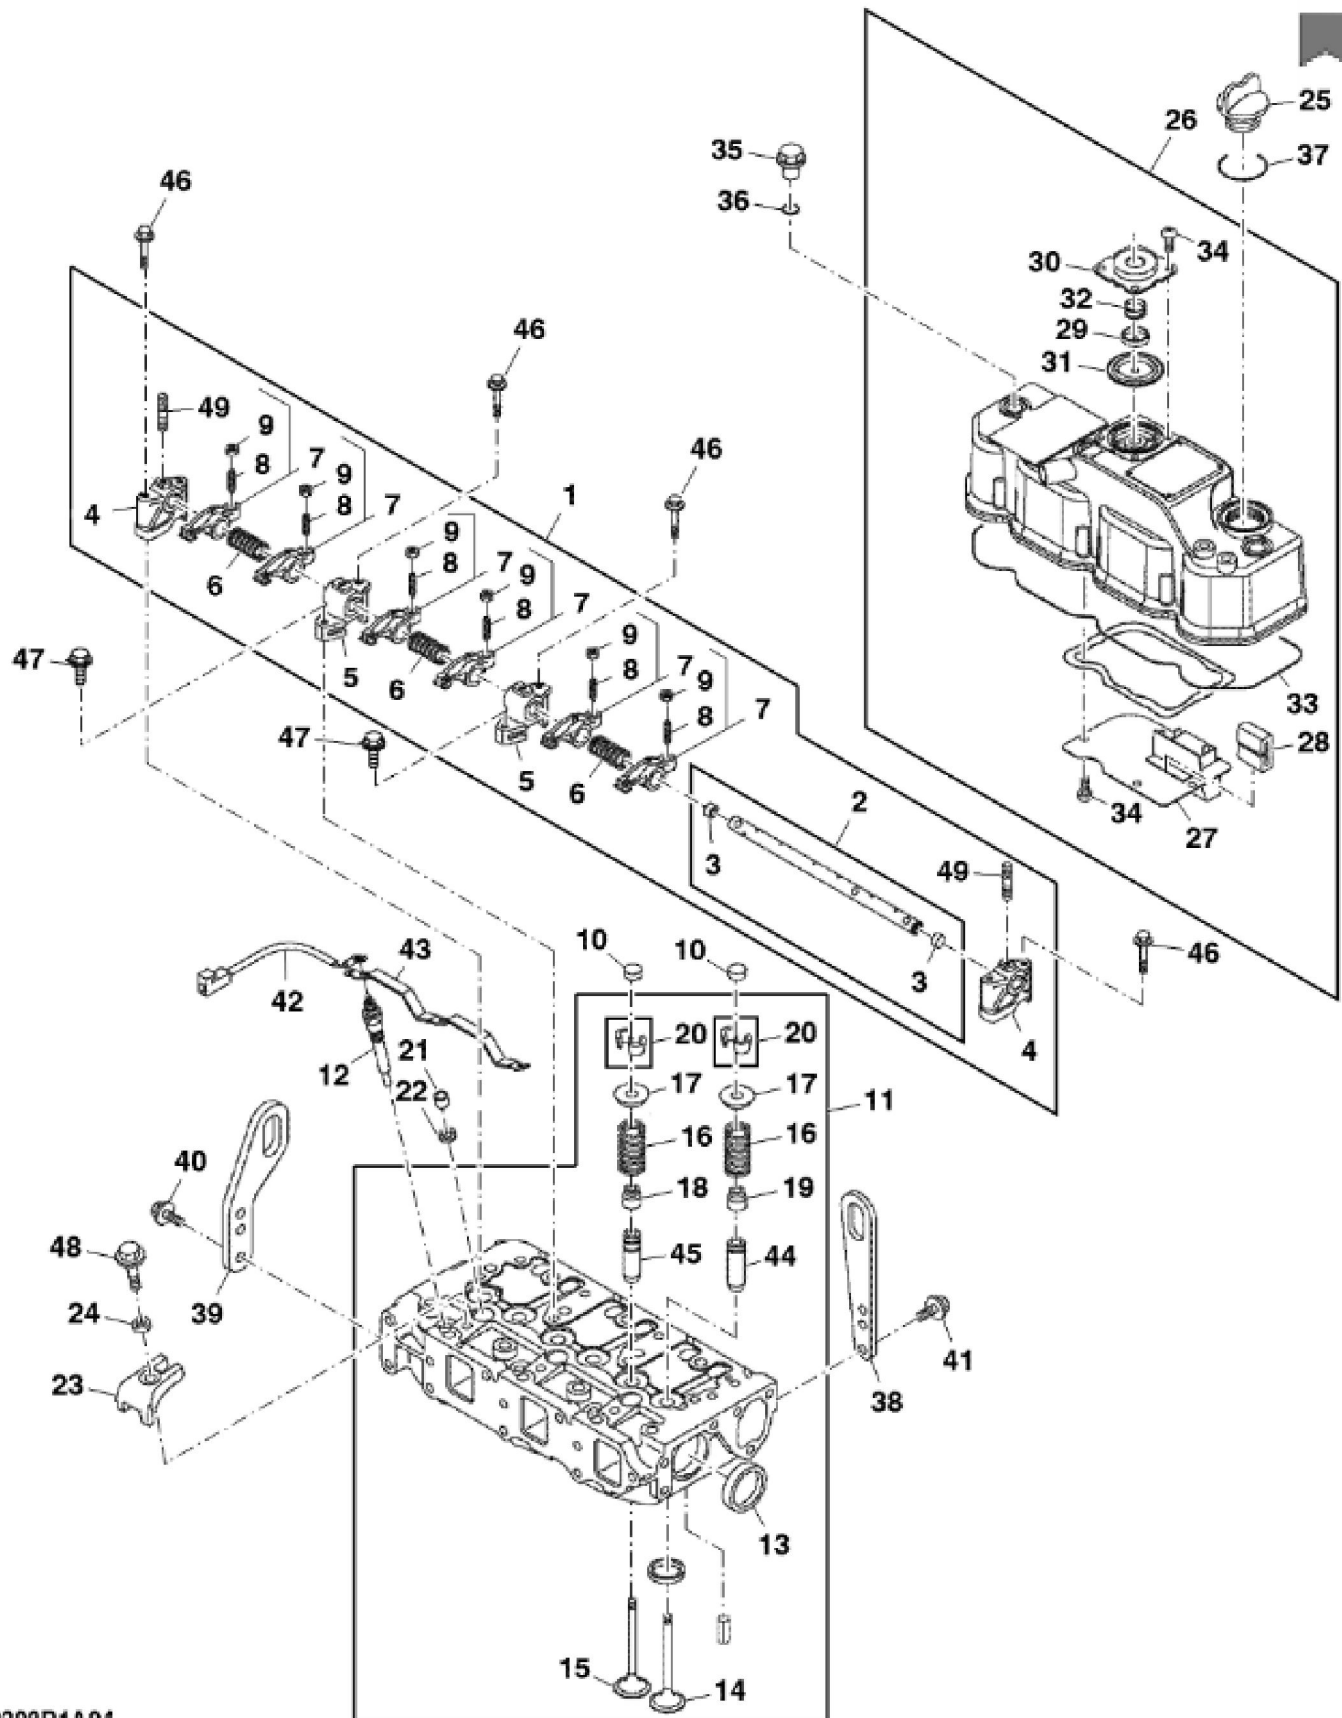

TCM12208A01

CYLINDER BLOCK

KEY	PART NO.	PART NAME	QTY	REMARKS	
1	MIA880878	CYLINDER BLOCK	1		
2	M809565	DRAIN PLUG	1		
3	CH10335	PLUG	3		
4	15H562	PIPE PLUG	1	1"	
5	M801189	BOLT	8		
6	MIU800573	BUSHING	1	Camshaft	
7	M87801	PLUG	2		
8	30M7023	PLUG	6		
9	M802255	PIN	4		
10	M800974	PIPE	2		
11	MIA880555	BEARING	2		
11	MIA882809	BEARING KIT	1	OS 0.25	
12	MIU800797	SHAFT	1	Idle Gear	
13	CH18079	SPRING PIN	2		
14	M801186	BOLT	14		
15	M806811	ENGINE CYLINDER HEAD GASKET	1		
16	MIA880554	BEARING	4		
16	MIA880550	BEARING	4	US 0.25	
17	CH10314	PLUG	1		

TCM12208A02

John Deere > Turf And Utility > MOWER, FAIRWAY > 1585 - MOWER, FAIRWAY > 1585 TerrainCut Front Mower (with 60, 62 or 72-inch Deck) > 20 ENGINE, 3TNV88-BDJME TCM12208 > ST784250 - GEAR HOUSING

KEY	PART NO.	PART NAME	QTY	REMARKS
1	M811078	SEAL	1	
2	MIU800874	FLANGE	1	Gear Case
3	MIU800440	STUD	3	M8X25
4	M805710	CAP	1	Oil Fill
5	CH18096	COVER	1	
6	M810185	O-RING	2	
7	CH16940	O-RING	1	
8	M805711	PACKING	1	
9	19M7865	SCREW	7	M8 X 16
10	CH19136	BOLT	3	
11	MIU800476	COVER	1	Tachometer
12	CH13526	PACKING	1	
13	19M7775	SCREW	2	M6 X 16
14	14M7298	FLANGE NUT	4	M8
15	19M7868	SCREW	1	M8 X 30
16	M803523	WASHER	5	

KEY	PART NO.	PART NAME	QTY	REMARKS
1	M800991	PLATE	1	Back Plate
2	M800011	BOLT	6	M10 X 20
3	M800077	BOLT	4	M10 X 25
4	M801735	RESERVOIR	1	Sump, Oil
5	AM881170	OIL PAN	1	
6	M806544	DRAIN PLUG	1	
7	M806545	WASHER	1	
8	19M7865	SCREW	6	M8 X 16
9	CH19101	BOLT	22	
10	M808308	BOLT	6	
11	19M7897	SCREW	3	M8 X 35
12	19M7867	SCREW	8	M8 X 25
13	19M7800	SCREW	6	M8 X 50