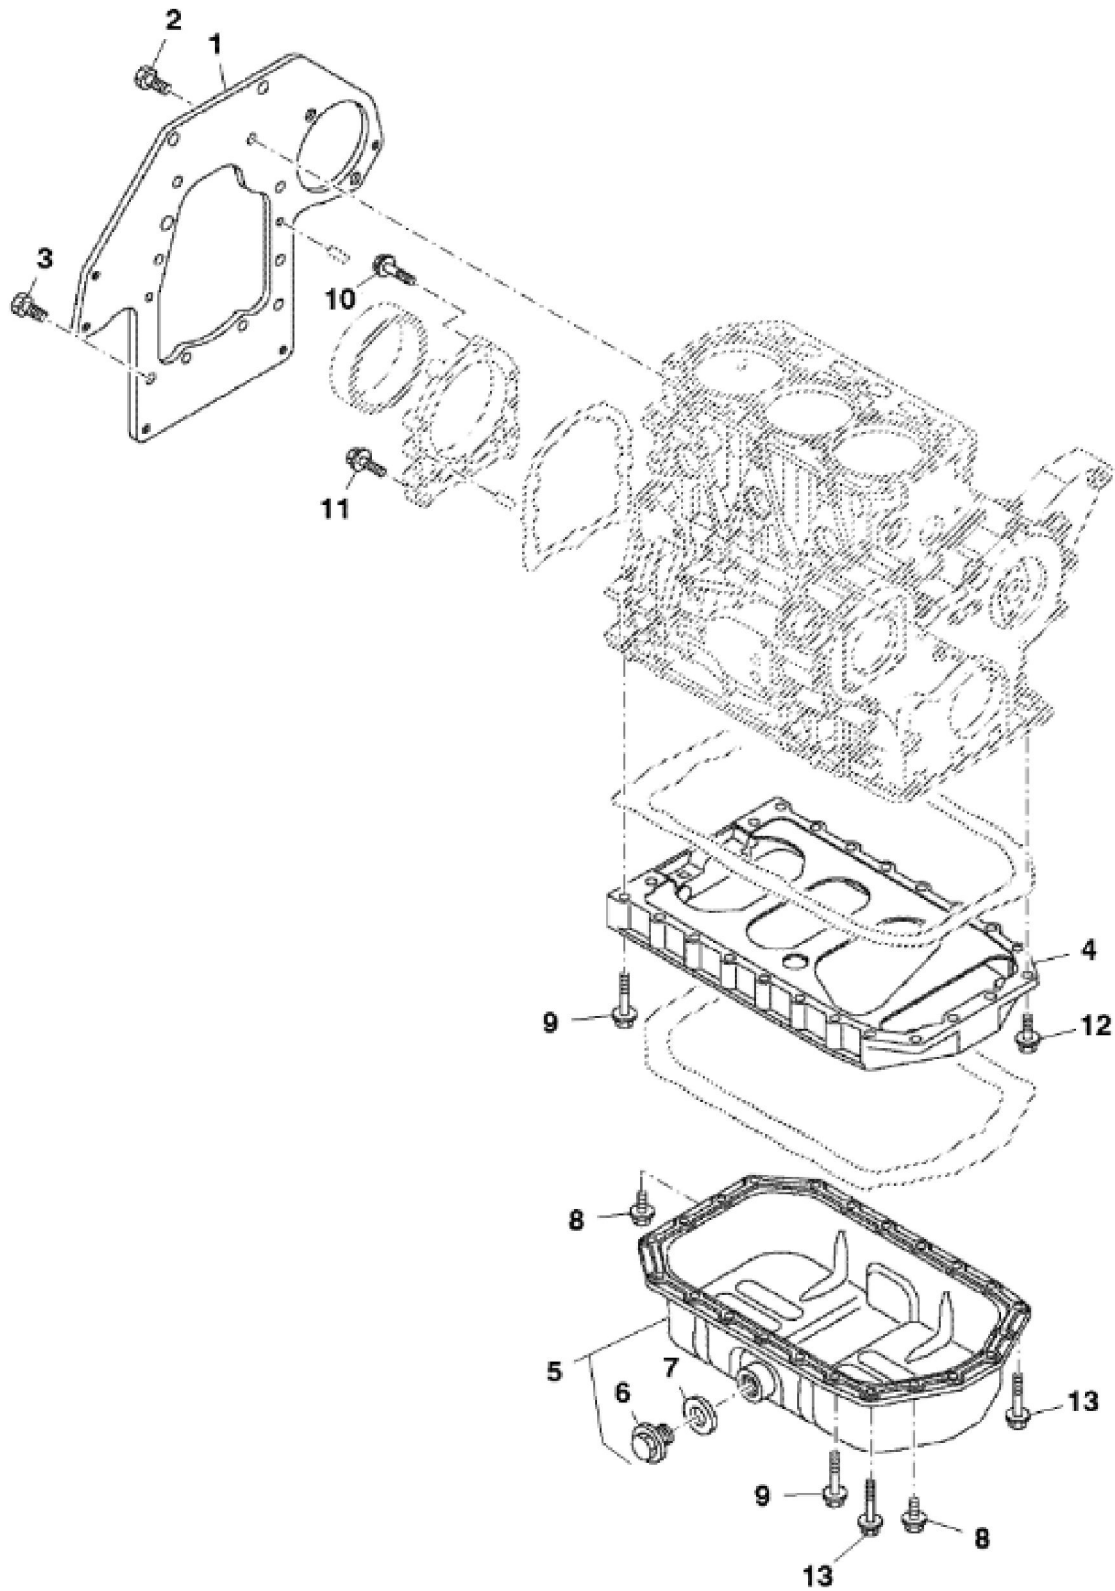

TCM12208A01

CYLINDER BLOCK

KEY	PART NO.	PART NAME	QTY	REMARKS	
1	MIA880878	CYLINDER BLOCK	1		
2	M809565	DRAIN PLUG	1		
3	CH10335	PLUG	3		
4	15H562	PIPE PLUG	1	1"	
5	M801189	BOLT	8		
6	MIU800573	BUSHING	1	Camshaft	
7	M87801	PLUG	2		
8	30M7023	PLUG	6		
9	M802255	PIN	4		
10	M800974	PIPE	2		
11	MIA880555	BEARING	2		
11	MIA882809	BEARING KIT	1	OS 0.25	
12	MIU800797	SHAFT	1	Idle Gear	
13	CH18079	SPRING PIN	2		
14	M801186	BOLT	14		
15	M806811	ENGINE CYLINDER HEAD GASKET	1		
16	MIA880554	BEARING	4		
16	MIA880550	BEARING	4	US 0.25	
17	CH10314	PLUG	1		

TCM12208A02

John Deere > Turf And Utility > MOWER, FAIRWAY > 1585 - MOWER, FAIRWAY > 1585 TerrainCut Front Mower (with 60, 62 or 72-inch Deck) > 20 ENGINE, 3TNV88-BDJME TCM12208 > ST784250 - GEAR HOUSING

KEY	PART NO.	PART NAME	QTY	REMARKS
1	M811078	SEAL	1	
2	MIU800874	FLANGE	1	Gear Case
3	MIU800440	STUD	3	M8X25
4	M805710	CAP	1	Oil Fill
5	CH18096	COVER	1	
6	M810185	O-RING	2	
7	CH16940	O-RING	1	
8	M805711	PACKING	1	
9	19M7865	SCREW	7	M8 X 16
10	CH19136	BOLT	3	
11	MIU800476	COVER	1	Tachometer
12	CH13526	PACKING	1	
13	19M7775	SCREW	2	M6 X 16
14	14M7298	FLANGE NUT	4	M8
15	19M7868	SCREW	1	M8 X 30
16	M803523	WASHER	5	

KEY	PART NO.	PART NAME	QTY	REMARKS
1	M800991	PLATE	1	Back Plate
2	M800011	BOLT	6	M10 X 20
3	M800077	BOLT	4	M10 X 25
4	M801735	RESERVOIR	1	Sump, Oil
5	AM881170	OIL PAN	1	
6	M806544	DRAIN PLUG	1	
7	M806545	WASHER	1	
8	19M7865	SCREW	6	M8 X 16
9	CH19101	BOLT	22	
10	M808308	BOLT	6	
11	19M7897	SCREW	3	M8 X 35
12	19M7867	SCREW	8	M8 X 25
13	19M7800	SCREW	6	M8 X 50