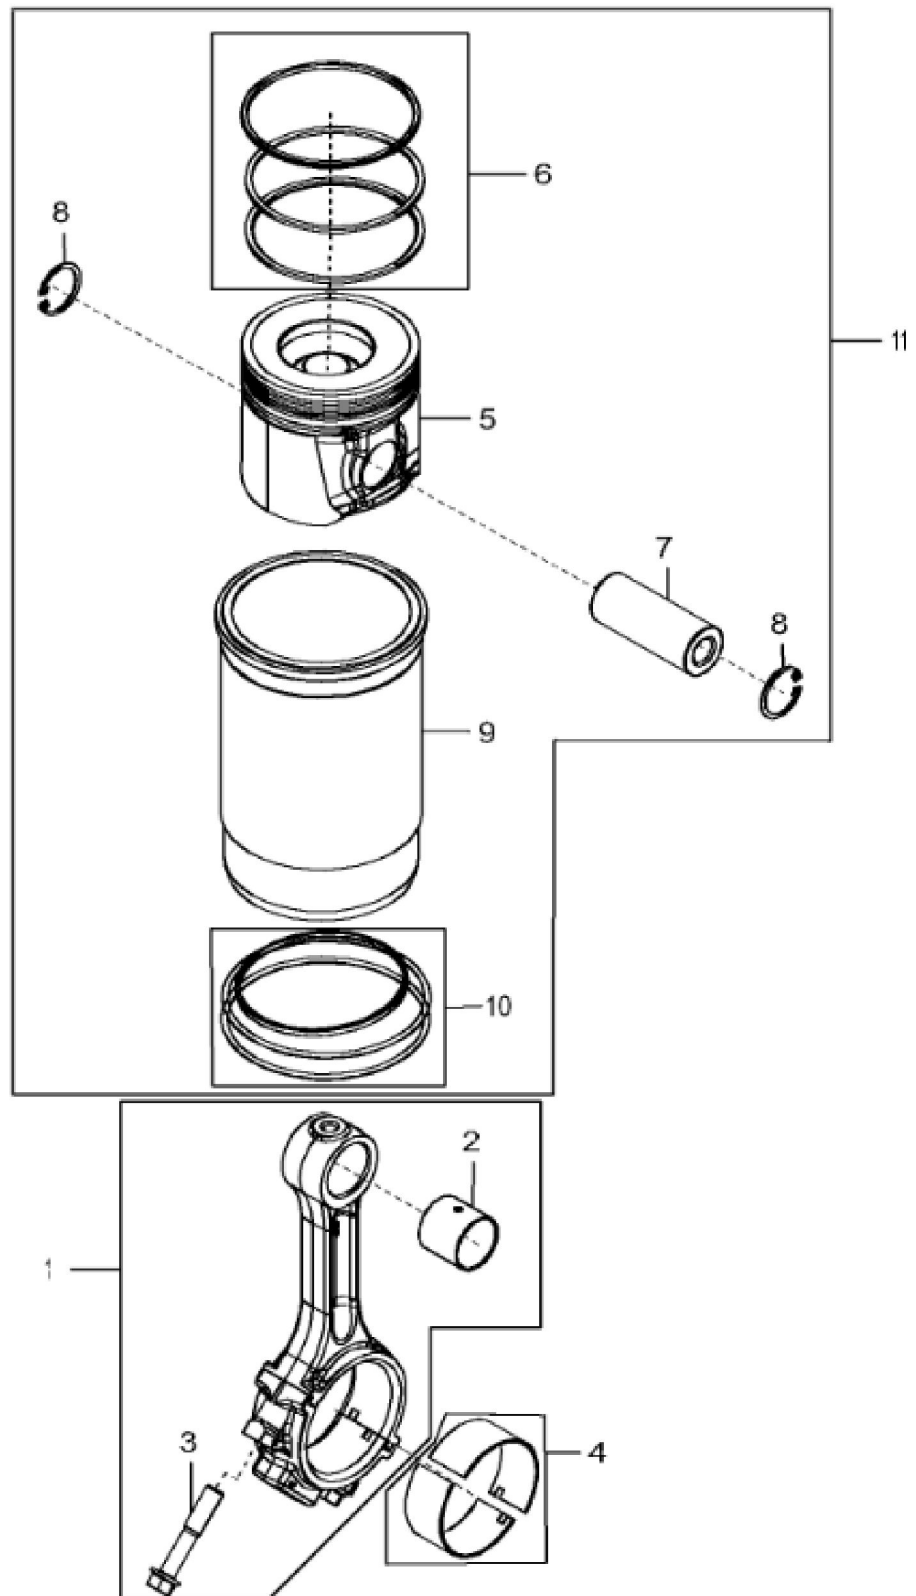

KEY	PART NO.	PART NAME	QTY	REMARKS
1	RE535328	CAMSHAFT	1	MARKED R502183
2	26H72	SHAFT KEY	1	1/8" X 5/8"
3	15H695	PIPE PLUG	1	3/8"
4	R54802	ORIFICE	3	
5	RE545964	PISTON-LINER KIT	3	
6	RE525162	O-RING KIT	3	
7	15H584	PIPE PLUG	1	1/2"
8	15H653	PIPE PLUG	1	1"
9	A120R	DOWEL PIN	4	
10	CYLINDER BLOCK	1	MARKED DZ103053; ORDER DZ105995
10	DZ105995	SHORT BLOCK ASSEMBLY	1	
11	R65215	BEARING CAP	3	
12	R79089	CAP	1	
13	T20168	WASHER	8	
14	R528387	CAP SCREW	8	
15	T23435	THREADED NIPPLE	1	
16	R119874	BUSHING	1	
17	19M8999	SCREW	2	M8 X 25
18	15H275	PIPE PLUG	1	1/4"
19	R26493	BUSHING	1	
20	R121043	VALVE	1	
21	R534150	PLATE	1	
22	R97185	O-RING	1	
23	T18891	PLUG	2	
24	RE507807	PIPE PLUG	1	
25	RE71255	PIPE PLUG	2	
26	B153R	DOWEL PIN	2	
27	R111137	SPRING	1	
28	D2361R	BALL	1	

4729_RE565465_PCD

KEY	PART NO.	PART NAME	QTY	REMARKS	
1	RE549500	CRANKSHAFT	1		
2	R48685	DOWEL PIN	1		
3	R100850	GEAR	1		
4	26H72	SHAFT KEY	1	1/8" X 5/8"	
5	RE27352	BEARING KIT	3		
6	RE521350	BEARING KIT	1		

KEY	PART NO.	PART NAME	QTY	REMARKS	
1	RE507799	CONNECTING ROD	3		
2	R504300	BUSHING	1		
3	R516517	SCREW	2		
4	RE27348	BEARING KIT	3	INCLUDES (2) R516361	
5	RE543121	PISTON	3		
6	RE521814	PISTON RING KIT	3		
7	R130145	PISTON PIN	3		
8	40M1856	SNAP RING	6		
9	R502260	CYLINDER LINER	1		
10	RE525162	O-RING KIT	3		
11	RE545964	PISTON-LINER KIT	3		