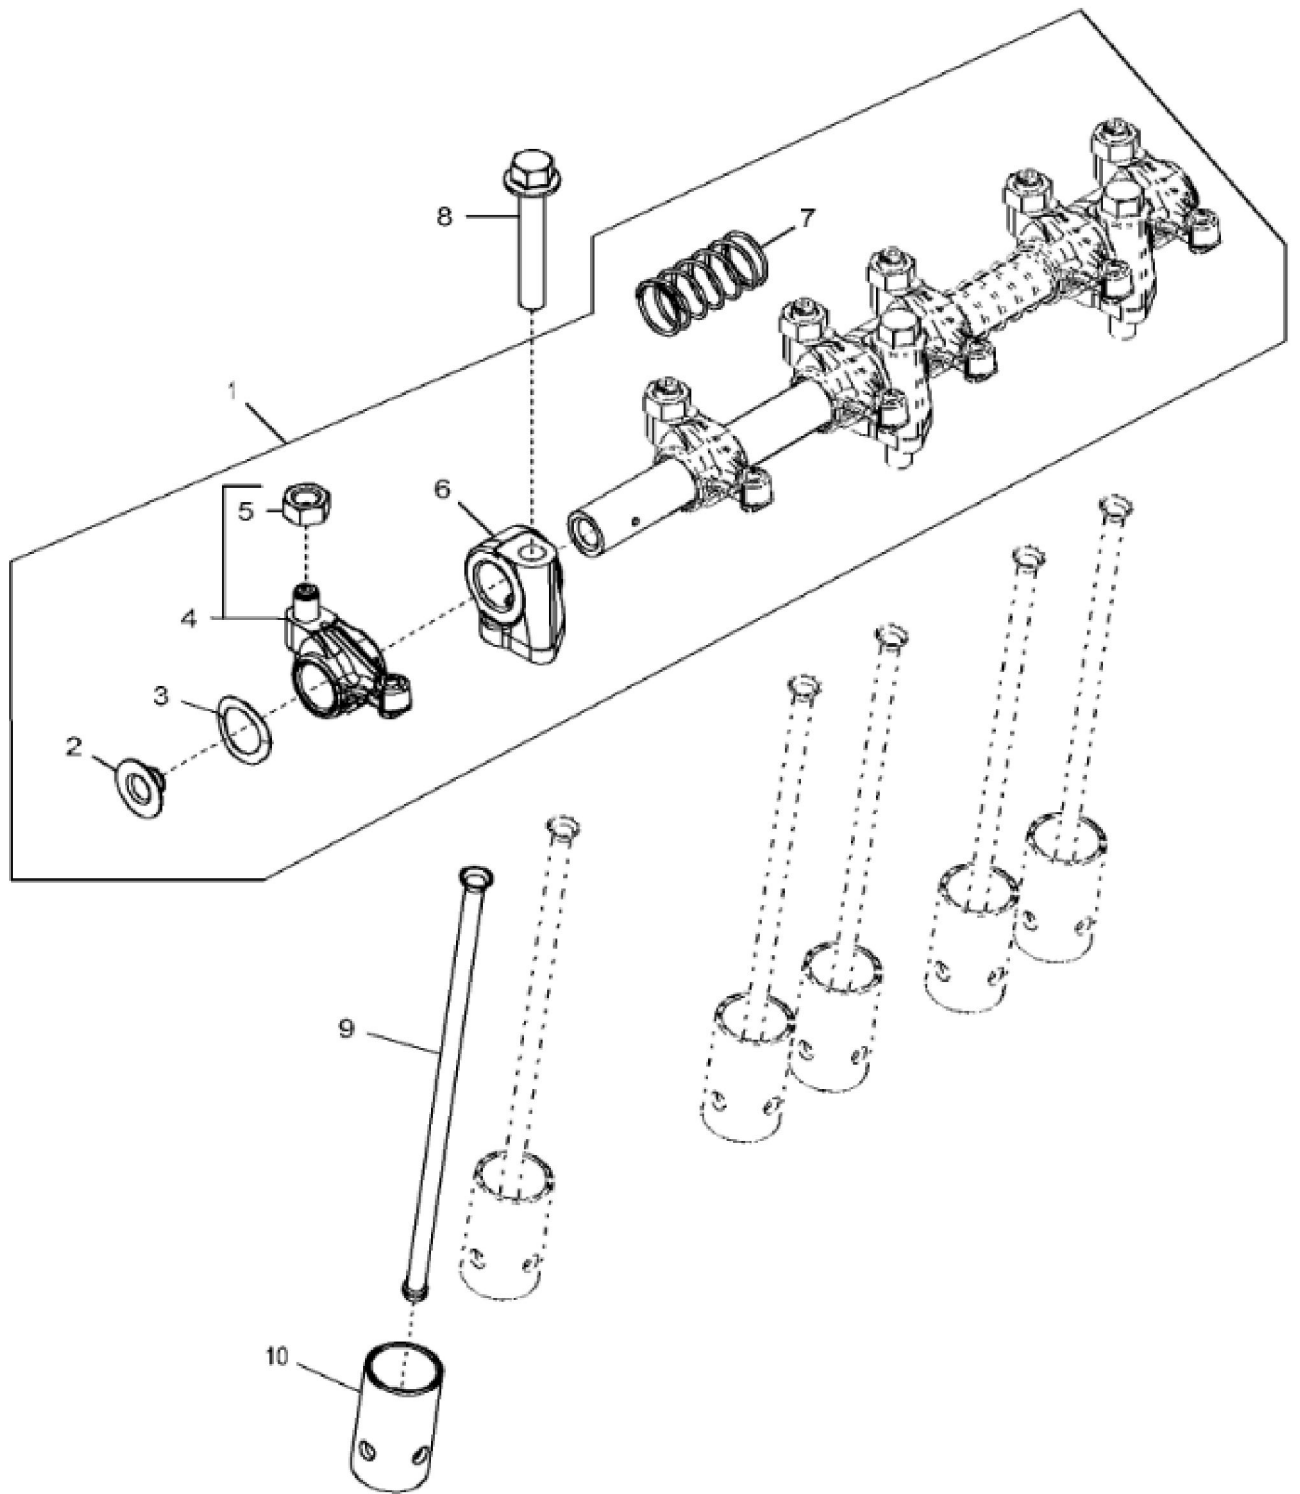

KEY	PART NO.	PART NAME	QTY	REMARKS
1	RE535328	CAMSHAFT	1	MARKED R502183
2	26H72	SHAFT KEY	1	1/8" X 5/8"
3	15H695	PIPE PLUG	1	3/8"
4	R54802	ORIFICE	3	
5	RE545964	PISTON-LINER KIT	3	
6	RE525162	O-RING KIT	3	
7	15H584	PIPE PLUG	1	1/2"
8	15H653	PIPE PLUG	1	1"
9	A120R	DOWEL PIN	4	
10	CYLINDER BLOCK	1	MARKED DZ103053; ORDER DZ105995
10	DZ105995	SHORT BLOCK ASSEMBLY	1	
11	R65215	BEARING CAP	3	
12	R79089	CAP	1	
13	T20168	WASHER	8	
14	R528387	CAP SCREW	8	
15	T23435	THREADED NIPPLE	1	
16	R119874	BUSHING	1	
17	19M8999	SCREW	2	M8 X 25
18	15H275	PIPE PLUG	1	1/4"
19	R26493	BUSHING	1	
20	R121043	VALVE	1	
21	R534150	PLATE	1	
22	R97185	O-RING	1	
23	T18891	PLUG	2	
24	RE507807	PIPE PLUG	1	
25	RE71255	PIPE PLUG	2	
26	B153R	DOWEL PIN	2	
27	R111137	SPRING	1	
28	D2361R	BALL	1	

4729_RE565465_PCD

KEY	PART NO.	PART NAME	QTY	REMARKS	
1	RE549500	CRANKSHAFT	1		
2	R48685	DOWEL PIN	1		
3	R100850	GEAR	1		
4	26H72	SHAFT KEY	1	1/8" X 5/8"	
5	RE27352	BEARING KIT	3		
6	RE521350	BEARING KIT	1		

KEY	PART NO.	PART NAME	QTY	REMARKS	
1	RE507799	CONNECTING ROD	3		
2	R504300	BUSHING	1		
3	R516517	SCREW	2		
4	RE27348	BEARING KIT	3	INCLUDES (2) R516361	
5	RE543121	PISTON	3		
6	RE521814	PISTON RING KIT	3		
7	R130145	PISTON PIN	3		
8	40M1856	SNAP RING	6		
9	R502260	CYLINDER LINER	1		
10	RE525162	O-RING KIT	3		
11	RE545964	PISTON-LINER KIT	3		