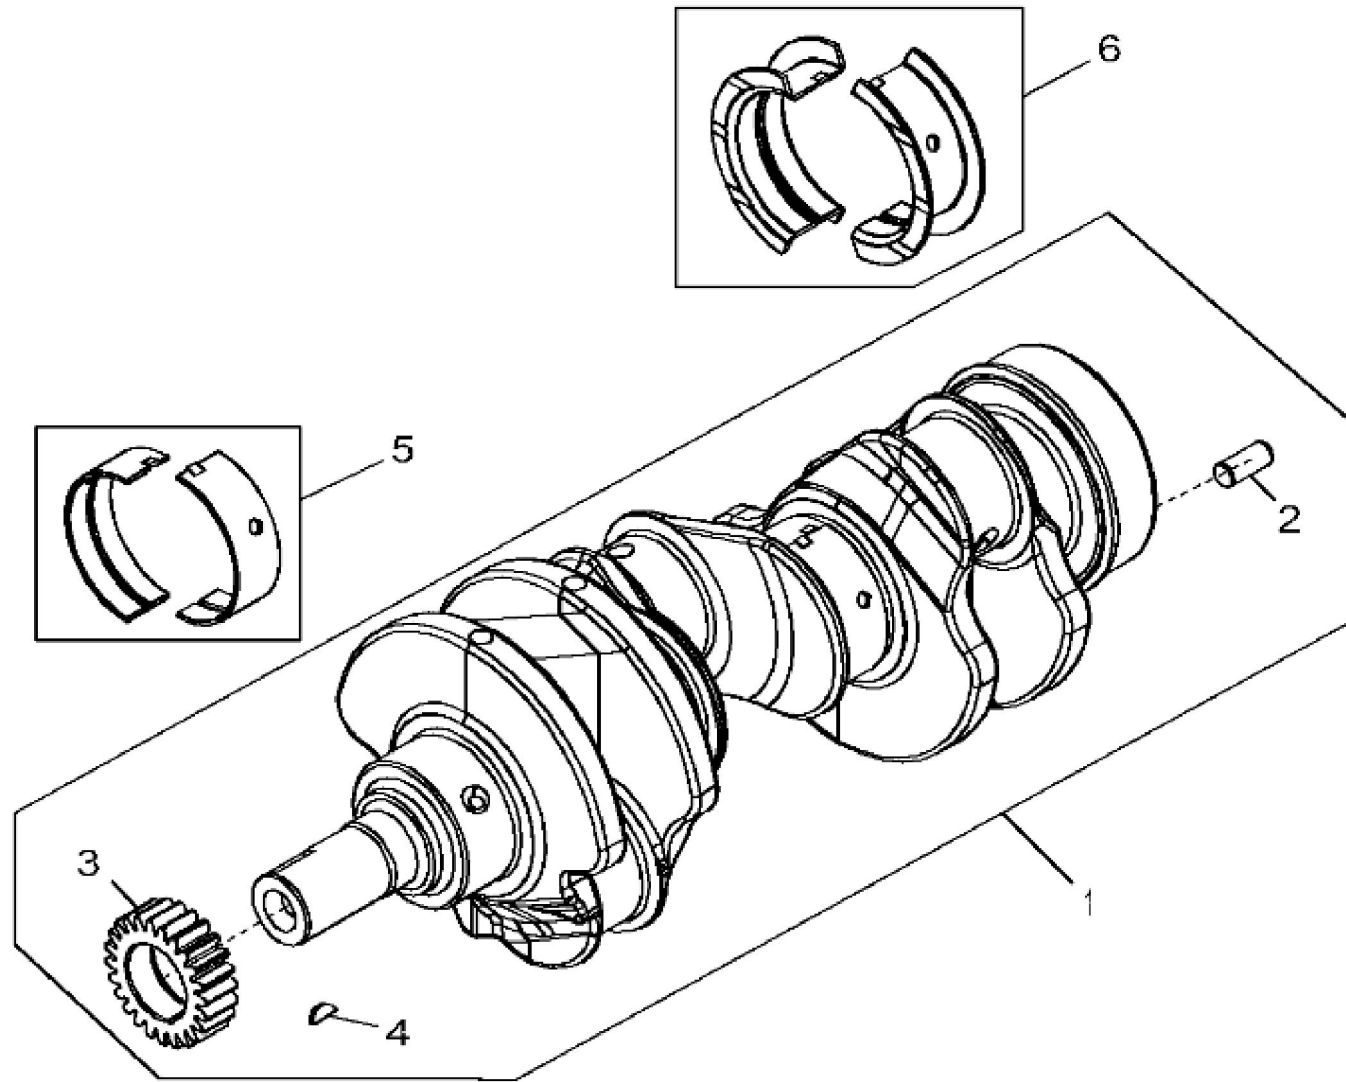

KEY	PART NO.	PART NAME	QTY	REMARKS
1	RE535328	CAMSHAFT	1	MARKED R502183
2	26H72	SHAFT KEY	1	1/8" X 5/8"
3	15H695	PIPE PLUG	1	3/8"
4	R54802	ORIFICE	3	
5	RE545964	PISTON-LINER KIT	3	
6	RE525162	O-RING KIT	3	
7	15H584	PIPE PLUG	1	1/2"
8	15H653	PIPE PLUG	1	1"
9	A120R	DOWEL PIN	4	
10	CYLINDER BLOCK	1	MARKED DZ103053; ORDER DZ105995
10	DZ105995	SHORT BLOCK ASSEMBLY	1	
11	R65215	BEARING CAP	3	
12	R79089	CAP	1	
13	T20168	WASHER	8	
14	R528387	CAP SCREW	8	
15	T23435	THREADED NIPPLE	1	
16	R119874	BUSHING	1	
17	19M8999	SCREW	2	M8 X 25
18	15H275	PIPE PLUG	1	1/4"
19	R26493	BUSHING	1	
20	R121043	VALVE	1	
21	R534150	PLATE	1	
22	R97185	O-RING	1	
23	T18891	PLUG	2	
24	RE507807	PIPE PLUG	1	
25	RE71255	PIPE PLUG	2	
26	B153R	DOWEL PIN	2	
27	R111137	SPRING	1	
28	D2361R	BALL	1	

4729_RE565465_PCD

KEY	PART NO.	PART NAME	QTY	REMARKS	
1	RE549500	CRANKSHAFT	1		
2	R48685	DOWEL PIN	1		
3	R100850	GEAR	1		
4	26H72	SHAFT KEY	1	1/8" X 5/8"	
5	RE27352	BEARING KIT	3		
6	RE521350	BEARING KIT	1		

KEY	PART NO.	PART NAME	QTY	REMARKS	
1	RE507799	CONNECTING ROD	3		
2	R504300	BUSHING	1		
3	R516517	SCREW	2		
4	RE27348	BEARING KIT	3	INCLUDES (2) R516361	
5	RE543121	PISTON	3		
6	RE521814	PISTON RING KIT	3		
7	R130145	PISTON PIN	3		
8	40M1856	SNAP RING	6		
9	R502260	CYLINDER LINER	1		
10	RE525162	O-RING KIT	3		
11	RE545964	PISTON-LINER KIT	3		