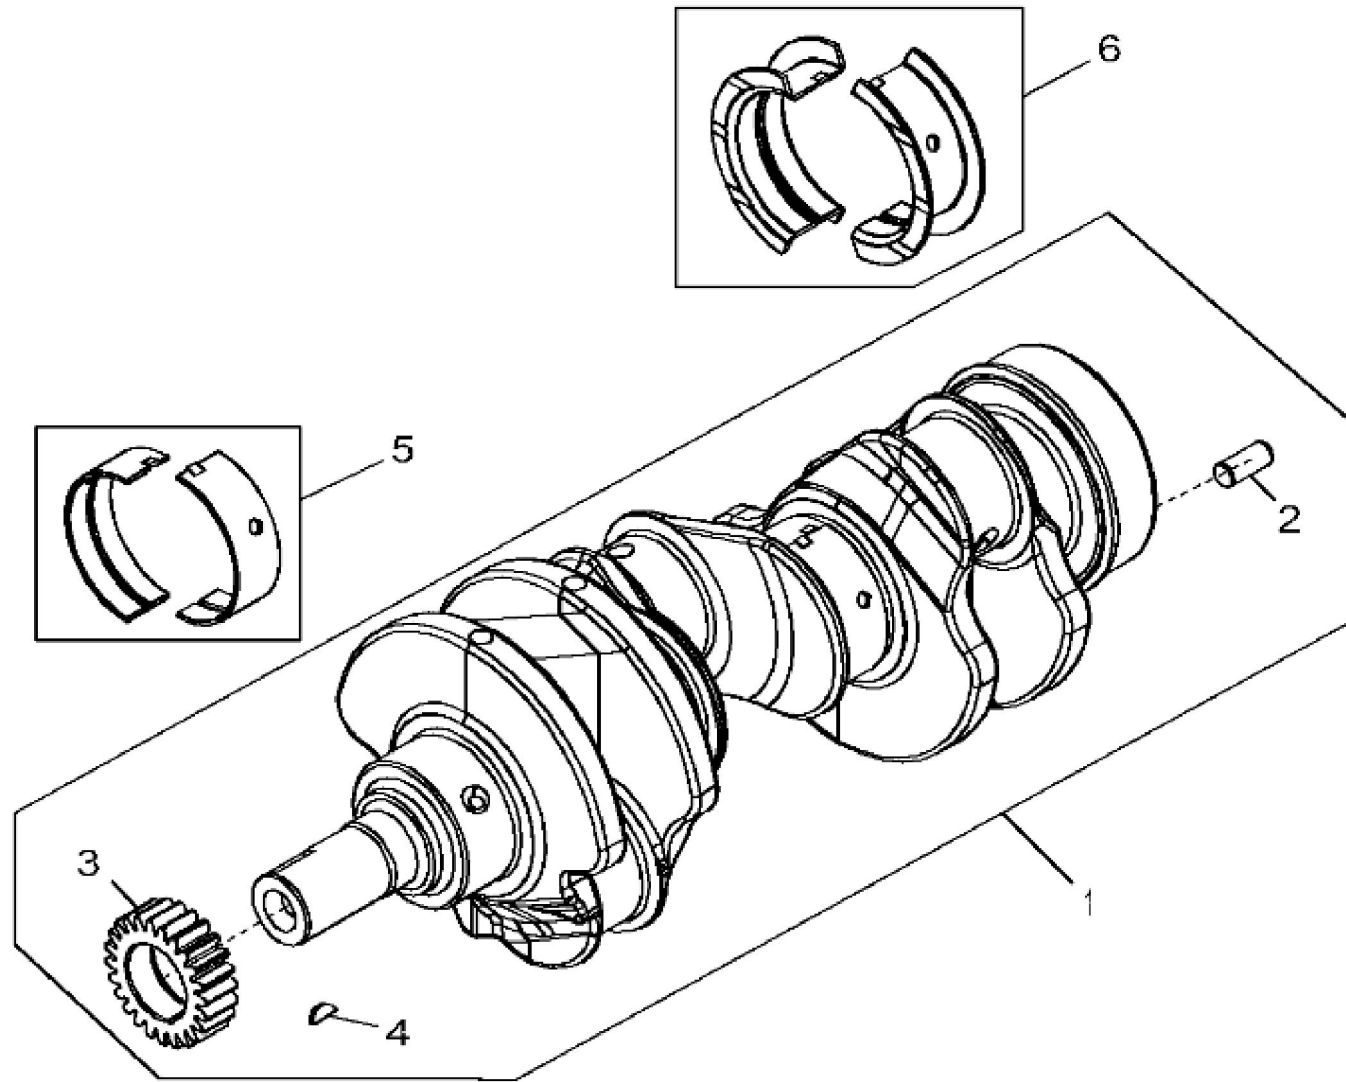

KEY	PART NO.	PART NAME	QTY	REMARKS
1	CYLINDER BLOCK	1	ORDER DZ10495; MARKED DZ103053
1	DZ10495	SHORT BLOCK ASSEMBLY	1	
2	R65215	BEARING CAP	3	
3	R79089	CAP	1	
4	T20168	WASHER	8	
5	R528387	CAP SCREW	8	
6	T23435	THREADED NIPPLE	1	
7	R119874	BUSHING	1	
8	15H275	PIPE PLUG	1	1/4"
9	R26493	BUSHING	1	
10	R54802	ORIFICE	3	
11	15H695	PIPE PLUG	1	3/8"
12	R534150	PLATE	1	
13	19M8999	SCREW	2	M8 X 25
14	T18891	PLUG	2	
15	R111137	SPRING	1	
16	R121043	VALVE	1	
17	B153R	DOWEL PIN	2	
18	R97185	O-RING	1	
19	D2361R	BALL	1	
20	A120R	DOWEL PIN	4	
21	15H653	PIPE PLUG	1	1"
22	RE507807	PIPE PLUG	1	
23	RE42713	PIPE PLUG	2	
24	R502260	CYLINDER LINER	3	
25	RE525162	O-RING KIT	3	
26	RE535328	CAMSHAFT	1	
27	26H72	SHAFT KEY	1	1/8" X 5/8"

4729_RE565465_PCD

KEY	PART NO.	PART NAME	QTY	REMARKS	
1	RE549500	CRANKSHAFT	1		
2	R48685	DOWEL PIN	1		
3	R100850	GEAR	1		
4	26H72	SHAFT KEY	1	1/8" X 5/8"	
5	RE27352	BEARING KIT	3		
6	RE521350	BEARING KIT	1		

KEY	PART NO.	PART NAME	QTY	REMARKS	
1	RE521814	PISTON RING KIT	3		
2	RE520573	PISTON	3		
3	40M1856	SNAP RING	6		
4	R130145	PISTON PIN	3		
5	R504300	BUSHING	3		
6	R80033	CAP SCREW	6	SUB FOR R516517	
7	RE507799	CONNECTING ROD	3		
8	RE27348	BEARING KIT	3		
9	RE520768	PISTON-LINER KIT	3		
10	R502260	CYLINDER LINER	3		
11	RE525162	O-RING KIT	3		