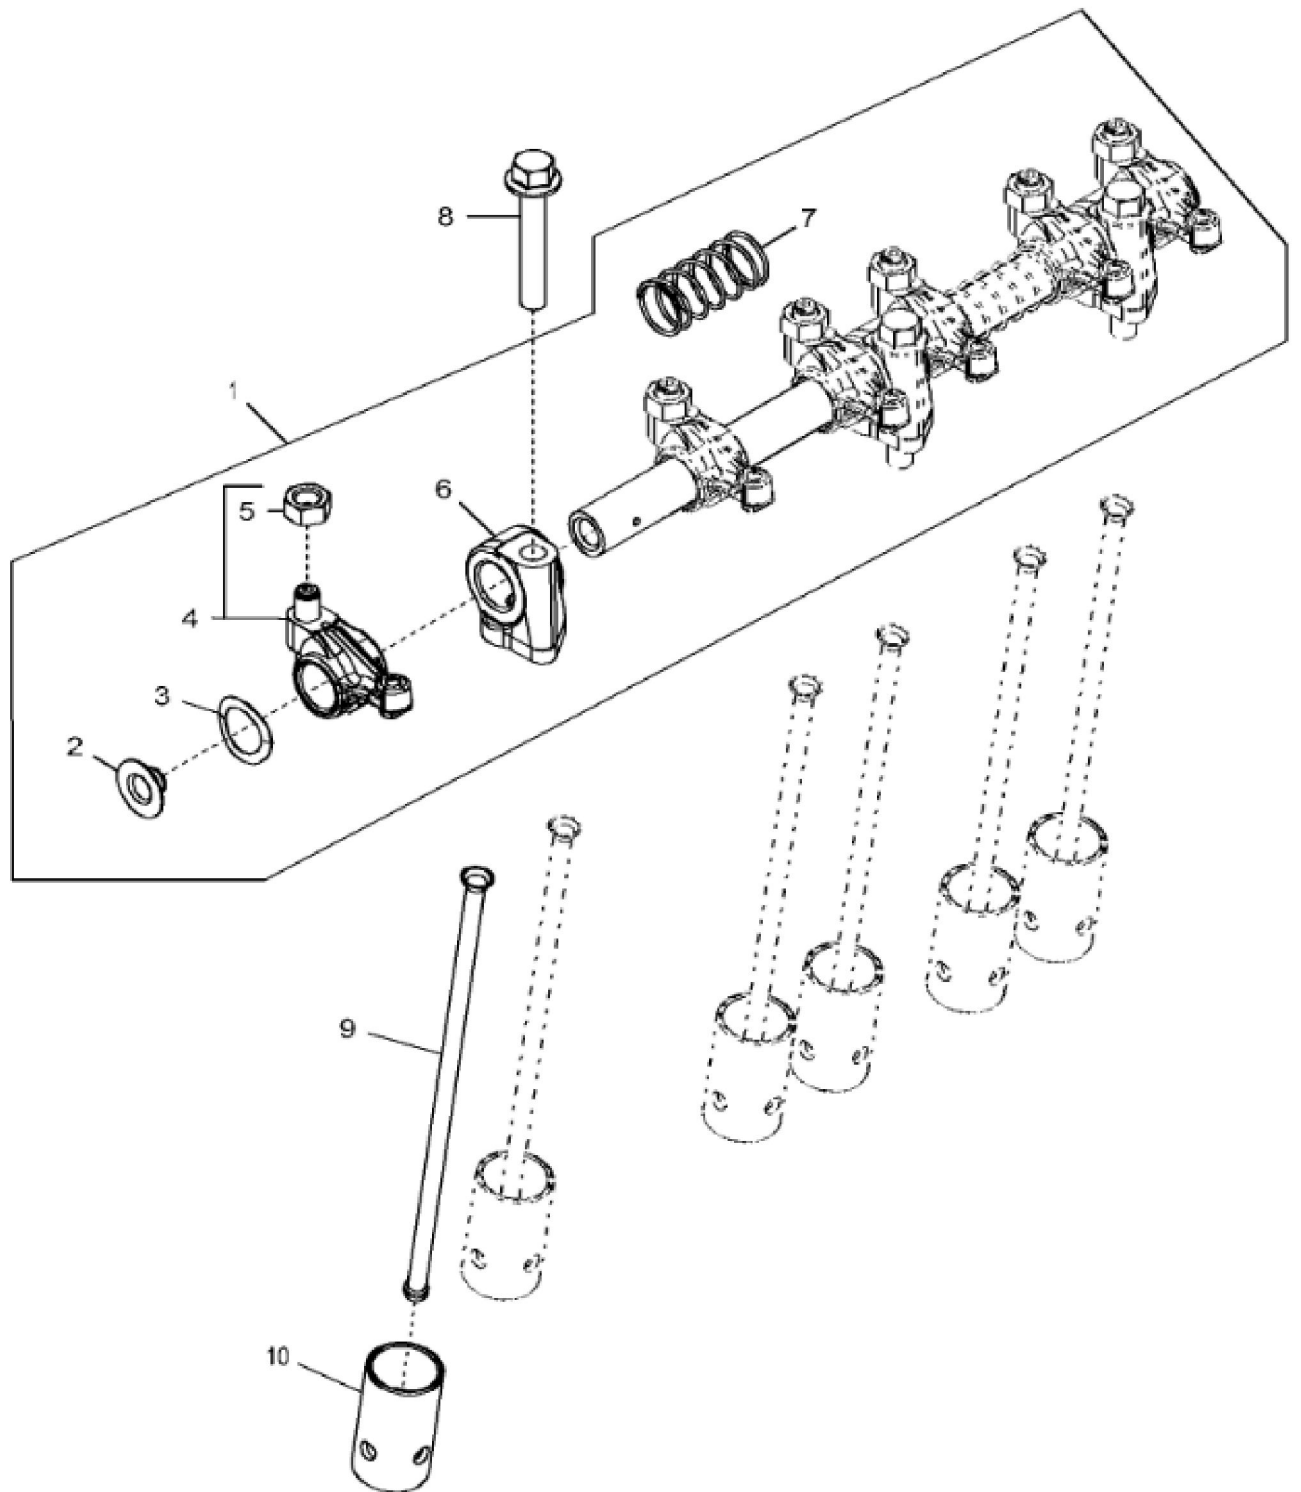

KEY	PART NO.	PART NAME	QTY	REMARKS
1	CYLINDER BLOCK	1	ORDER DZ10495; MARKED DZ103053
1	DZ10495	SHORT BLOCK ASSEMBLY	1	
2	R65215	BEARING CAP	3	
3	R79089	CAP	1	
4	T20168	WASHER	8	
5	R528387	CAP SCREW	8	
6	T23435	THREADED NIPPLE	1	
7	R119874	BUSHING	1	
8	15H275	PIPE PLUG	1	1/4"
9	R26493	BUSHING	1	
10	R54802	ORIFICE	3	
11	15H695	PIPE PLUG	1	3/8"
12	R534150	PLATE	1	
13	19M8999	SCREW	2	M8 X 25
14	T18891	PLUG	2	
15	R111137	SPRING	1	
16	R121043	VALVE	1	
17	B153R	DOWEL PIN	2	
18	R97185	O-RING	1	
19	D2361R	BALL	1	
20	A120R	DOWEL PIN	4	
21	15H653	PIPE PLUG	1	1"
22	RE507807	PIPE PLUG	1	
23	RE42713	PIPE PLUG	2	
24	R502260	CYLINDER LINER	3	
25	RE525162	O-RING KIT	3	
26	RE535328	CAMSHAFT	1	
27	26H72	SHAFT KEY	1	1/8" X 5/8"

4729_RE565465_PCD

KEY	PART NO.	PART NAME	QTY	REMARKS	
1	RE549500	CRANKSHAFT	1		
2	R48685	DOWEL PIN	1		
3	R100850	GEAR	1		
4	26H72	SHAFT KEY	1	1/8" X 5/8"	
5	RE27352	BEARING KIT	3		
6	RE521350	BEARING KIT	1		

KEY	PART NO.	PART NAME	QTY	REMARKS	
1	RE521814	PISTON RING KIT	3		
2	RE520573	PISTON	3		
3	40M1856	SNAP RING	6		
4	R130145	PISTON PIN	3		
5	R504300	BUSHING	3		
6	R80033	CAP SCREW	6	SUB FOR R516517	
7	RE507799	CONNECTING ROD	3		
8	RE27348	BEARING KIT	3		
9	RE520768	PISTON-LINER KIT	3		
10	R502260	CYLINDER LINER	3		
11	RE525162	O-RING KIT	3		