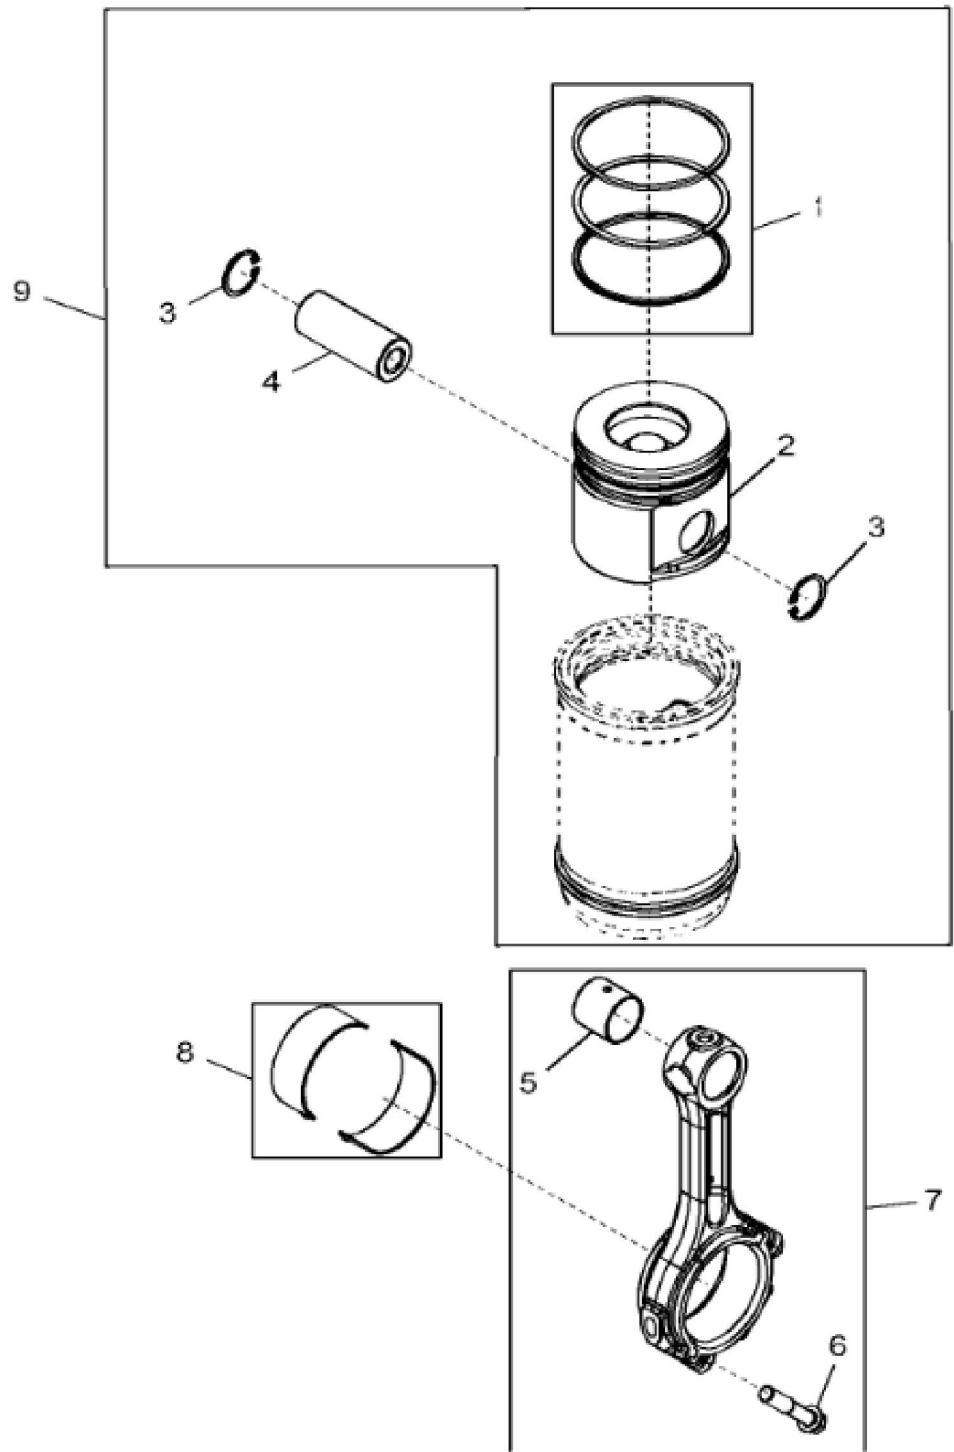

KEY	PART NO.	PART NAME	QTY	REMARKS
1	CYLINDER BLOCK	1	ORDER DZ10495; MARKED DZ103053
1	DZ10495	SHORT BLOCK ASSEMBLY	1	
2	R65215	BEARING CAP	3	
3	R79089	CAP	1	
4	T20168	WASHER	8	
5	R528387	CAP SCREW	8	
6	T23435	THREADED NIPPLE	1	
7	R119874	BUSHING	1	
8	15H275	PIPE PLUG	1	1/4"
9	R26493	BUSHING	1	
10	R54802	ORIFICE	3	
11	15H695	PIPE PLUG	1	3/8"
12	R534150	PLATE	1	
13	19M8999	SCREW	2	M8 X 25
14	T18891	PLUG	2	
15	R111137	SPRING	1	
16	R121043	VALVE	1	
17	B153R	DOWEL PIN	2	
18	R97185	O-RING	1	
19	D2361R	BALL	1	
20	A120R	DOWEL PIN	4	
21	15H653	PIPE PLUG	1	1"
22	RE507807	PIPE PLUG	1	
23	RE42713	PIPE PLUG	2	
24	R502260	CYLINDER LINER	3	
25	RE525162	O-RING KIT	3	
26	RE535328	CAMSHAFT	1	
27	26H72	SHAFT KEY	1	1/8" X 5/8"

4729_RE565465_PCD

KEY	PART NO.	PART NAME	QTY	REMARKS	
1	RE549500	CRANKSHAFT	1		
2	R48685	DOWEL PIN	1		
3	R100850	GEAR	1		
4	26H72	SHAFT KEY	1	1/8" X 5/8"	
5	RE27352	BEARING KIT	3		
6	RE521350	BEARING KIT	1		

KEY	PART NO.	PART NAME	QTY	REMARKS	
1	RE521814	PISTON RING KIT	3		
2	RE520573	PISTON	3		
3	40M1856	SNAP RING	6		
4	R130145	PISTON PIN	3		
5	R504300	BUSHING	3		
6	R80033	CAP SCREW	6	SUB FOR R516517	
7	RE507799	CONNECTING ROD	3		
8	RE27348	BEARING KIT	3		
9	RE520768	PISTON-LINER KIT	3		
10	R502260	CYLINDER LINER	3		
11	RE525162	O-RING KIT	3		