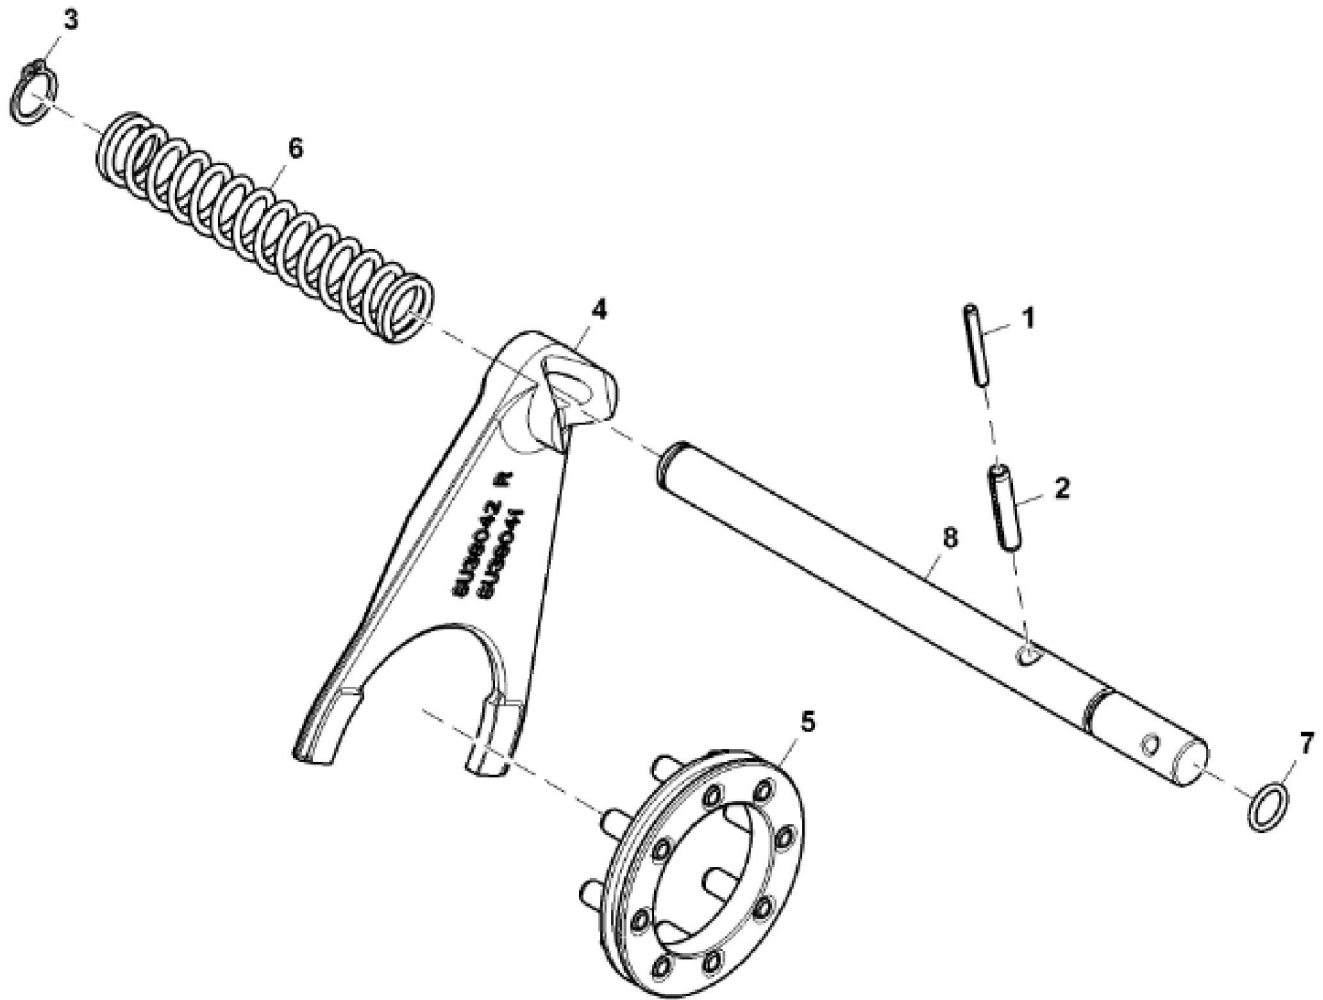

ETN132932AR2

KEY	PART NO.	PART NAME	QTY	REMARKS	
1	SU314629	SHAFT	1		
2	SU324469	FORK	1		
3	SU317895	O-RING	1		
4	SU314633	SPRING	1		
5	34M7031	SPRING PIN	1	5 X 24 mm	
6	SJ329038	SHIFTER	1		

ETN122192AR1

KEY	PART NO.	PART NAME	QTY	REMARKS	
1	34M7035	SPRING PIN	1	5 X 40 mm	
2	34M7047	SPRING PIN	1	8 X 40 mm	
3	40M7269	SNAP RING	1		
4	SU38041	FORK	1		
5	SJ329038	SHIFTER	1		
6	SU317316	SPRING	1		
7	SU317888	O-RING	1		
8	SU37730	SHAFT	1		

ETN120145AR3

KEY	PART NO.	PART NAME	QTY	REMARKS	
1	SU41420	CONTROL LEVER	1		
2	SU317748	KNOB	1		
3	SU326692	SEAT	1		
4	SU319413	PIN	1		
5	19M7163	CAP SCREW	2	M8 X 25	
6	SU40693	SEAL	1		
7	M132601	LABEL	1	(Differential lock)	
8	24M7028	WASHER	1	10.500 X 20 X 2 mm	
9	11M7059	COTTER PIN	1	3.200 X 20 mm	