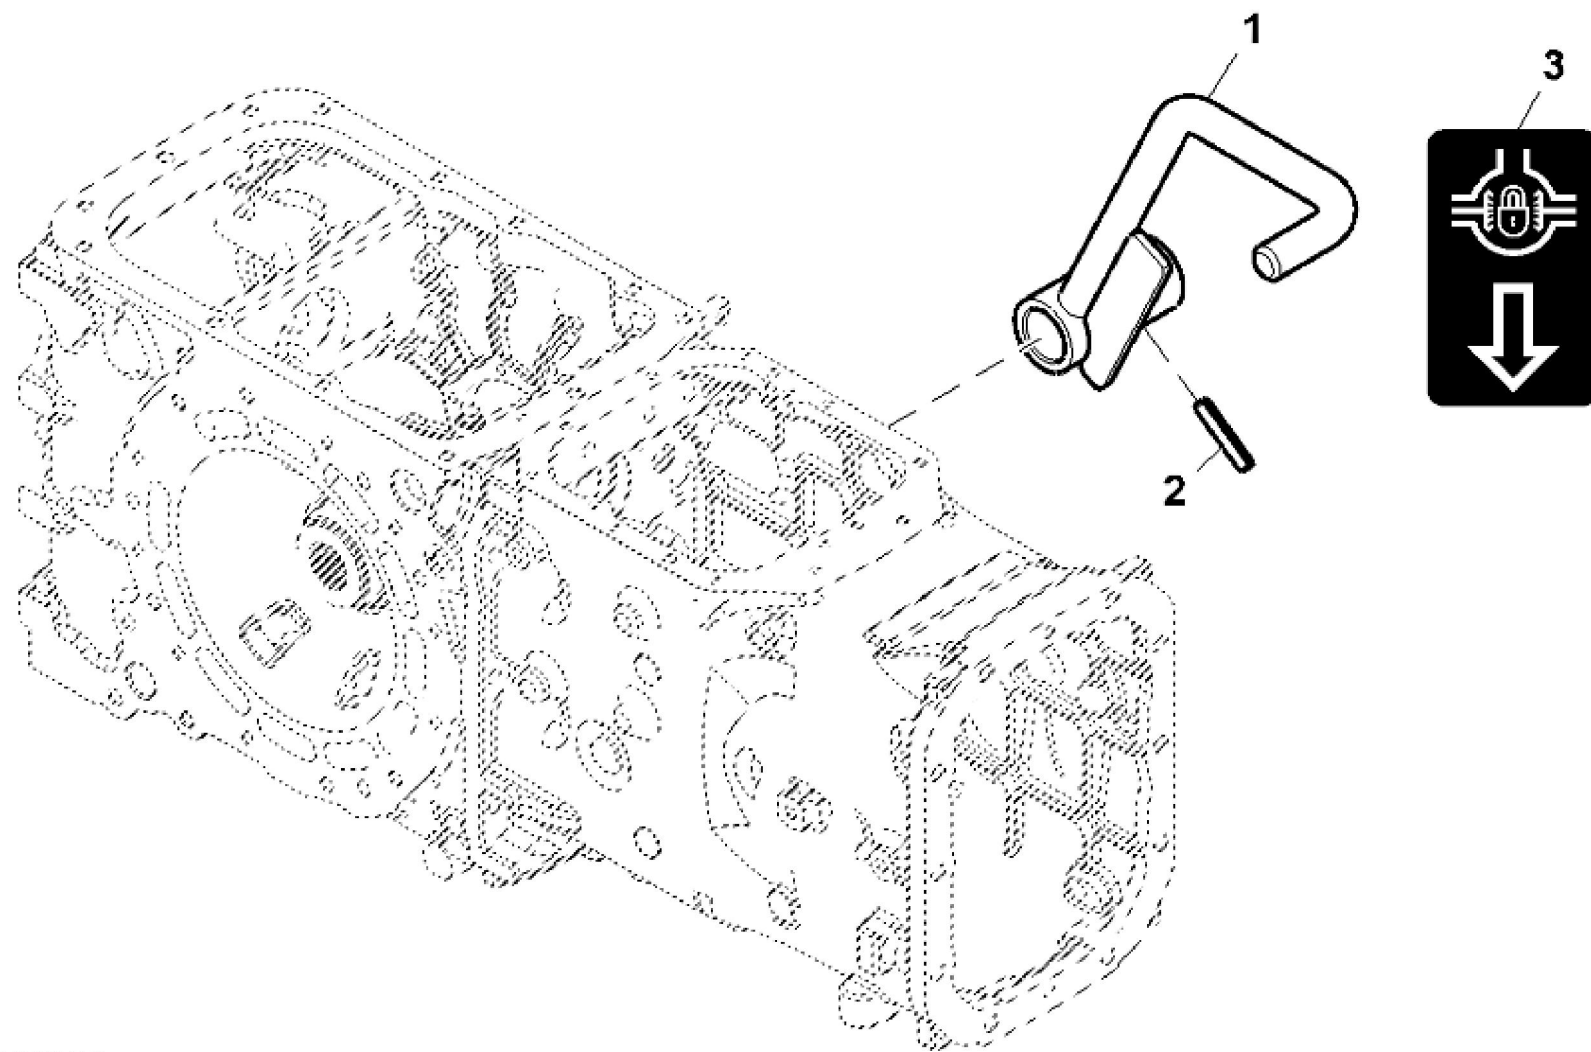

ETN132932AR2

KEY	PART NO.	PART NAME	QTY	REMARKS	
1	SU314629	SHAFT	1		
2	SU324469	FORK	1		
3	SU317895	O-RING	1		
4	SU314633	SPRING	1		
5	34M7031	SPRING PIN	1	5 X 24 mm	
6	SJ329038	SHIFTER	1		

ETN122192AR1

KEY	PART NO.	PART NAME	QTY	REMARKS	
1	34M7035	SPRING PIN	1	5 X 40 mm	
2	34M7047	SPRING PIN	1	8 X 40 mm	
3	40M7269	SNAP RING	1		
4	SU38041	FORK	1		
5	SJ329038	SHIFTER	1		
6	SU317316	SPRING	1		
7	SU317888	O-RING	1		
8	SU37730	SHAFT	1		

ETN120145AR3

KEY	PART NO.	PART NAME	QTY	REMARKS	
1	SU41420	CONTROL LEVER	1		
2	SU317748	KNOB	1		
3	SU326692	SEAT	1		
4	SU319413	PIN	1		
5	19M7163	CAP SCREW	2	M8 X 25	
6	SU40693	SEAL	1		
7	M132601	LABEL	1	(Differential lock)	
8	24M7028	WASHER	1	10.500 X 20 X 2 mm	
9	11M7059	COTTER PIN	1	3.200 X 20 mm	