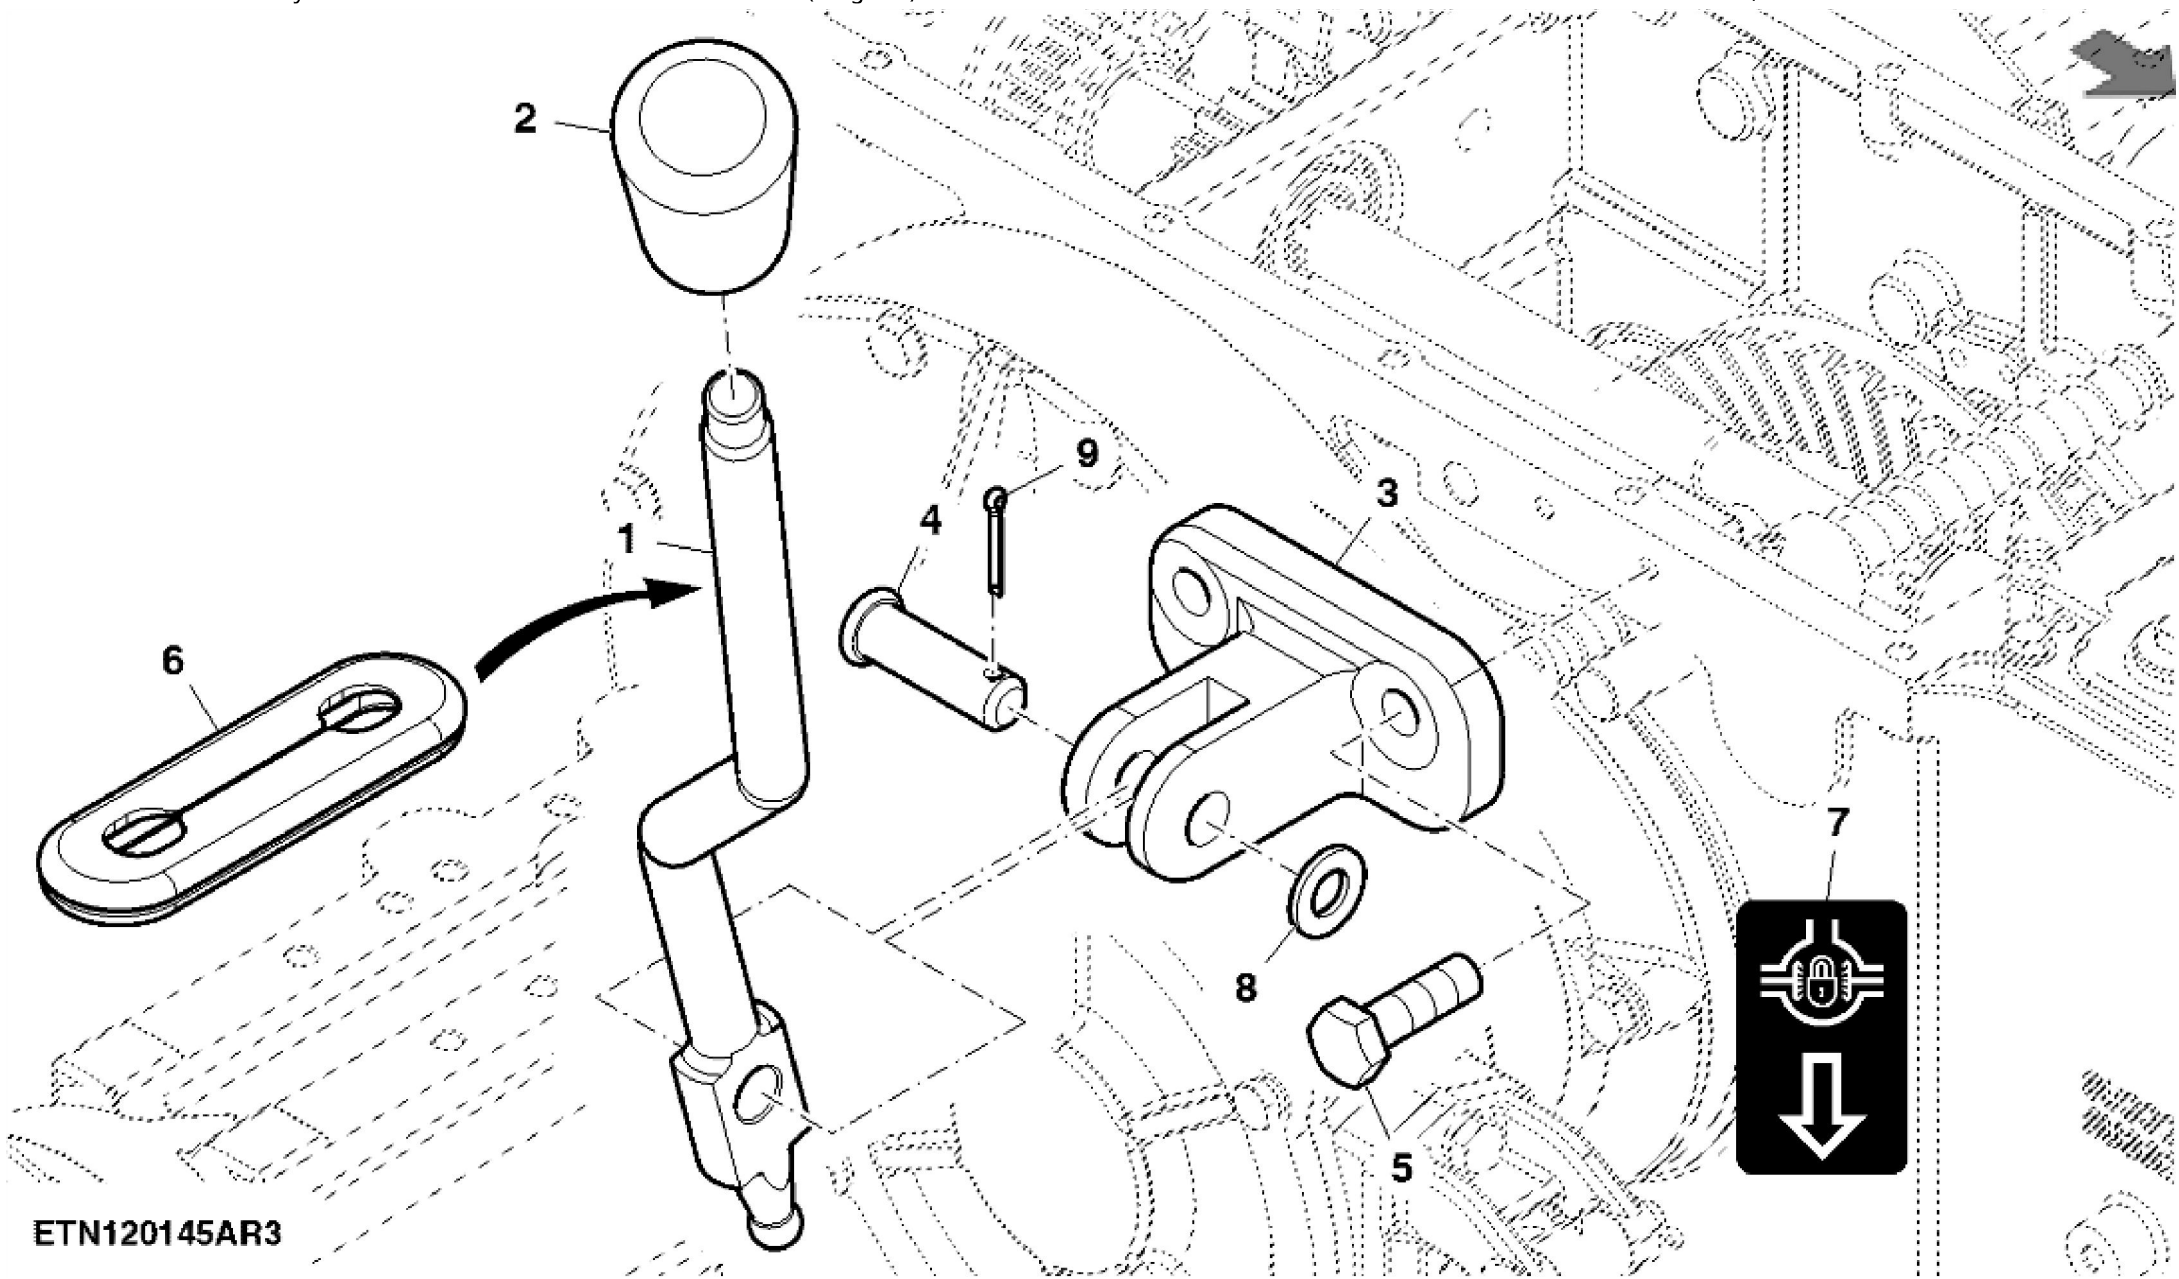

ETN132932AR2

KEY	PART NO.	PART NAME	QTY	REMARKS	
1	SU314629	SHAFT	1		
2	SU324469	FORK	1		
3	SU317895	O-RING	1		
4	SU314633	SPRING	1		
5	34M7031	SPRING PIN	1	5 X 24 mm	
6	SJ329038	SHIFTER	1		

ETN122192AR1

KEY	PART NO.	PART NAME	QTY	REMARKS	
1	34M7035	SPRING PIN	1	5 X 40 mm	
2	34M7047	SPRING PIN	1	8 X 40 mm	
3	40M7269	SNAP RING	1		
4	SU38041	FORK	1		
5	SJ329038	SHIFTER	1		
6	SU317316	SPRING	1		
7	SU317888	O-RING	1		
8	SU37730	SHAFT	1		

ETN120145AR3

KEY	PART NO.	PART NAME	QTY	REMARKS	
1	SU41420	CONTROL LEVER	1		
2	SU317748	KNOB	1		
3	SU326692	SEAT	1		
4	SU319413	PIN	1		
5	19M7163	CAP SCREW	2	M8 X 25	
6	SU40693	SEAL	1		
7	M132601	LABEL	1	(Differential lock)	
8	24M7028	WASHER	1	10.500 X 20 X 2 mm	
9	11M7059	COTTER PIN	1	3.200 X 20 mm	