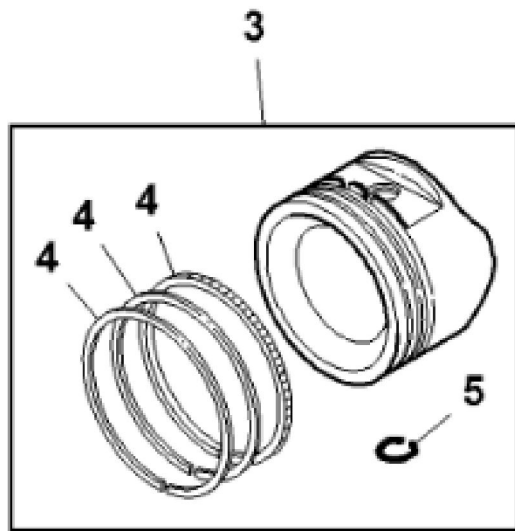

GX295132

KEY	PART NO.	PART NAME	QTY	Serial No.	REMARKS
1	MIA13076	CYLINDER	1		USE WITH MIA12930
1	MIA13213	CYLINDER	1		USE WITH MIA13109
1	MIA13208	CYLINDER	1		USE WITH AUC10161
2	MIA11778	SEAL KIT	1		Bushing, Magneto Side
3	LG391086S	SEAL	1		
4	MIU14448	SCREW	1		
5	LG691108	SCREW	3		
6	M144622	LINK	1		Throttle
7	MIA11996	CONTROL LEVER	1		Governor
8	LG690957	RETAINER	1		Element
9	MIU11502	BREATHER	1		Element
10	M144332	NUT	1		Brush Retainer
11	M144626	BOLT	1		Govenor Control Lever
12	LG690959	DOWEL PIN	6		
13	MIU14443	TUBE	1		Breather
14	MIU14444	COVER	1		Breather Passage
15	MIA13077	PLATE	1		Baffle
16	MIU14464	SCREW	1		
17	MIU14445	VALVE	1		Reed-Breather
18	UC12131	PIN	1	700001-____	

GX295133

KEY	PART NO.	PART NAME	QTY	Serial No.	REMARKS
1	MIA12007	CYLINDER HEAD	1		Cylinder 1
1	MIA12008	CYLINDER HEAD	1		INCLUDES LG690971; Cylinder 2
2	M142274	GASKET	2		Cylinder Head
3	MIU14366	SCREW	10		Cylinder Head
4	MIU11451	EXHAUST VALVE	2		
5	MIU11452	INTAKE VALVE	2		
6	MIU11281	SPRING	4		Valve
7	LG499586	RETAINER	4		Keeper, Valve
8	LG690977	TAPPET	4		Valve
9	LG690083	ADJUSTER	4		Rocker Arm
10	M78543	SPARK PLUG	2		USE WITH MIA12930
10	MIU11020	SPARK PLUG	2		USE WITH MIA13109 OR AUC10161
11	LG691917	GASKET	2		Seal -O Ring, Intake Elbow
12	LG665385	BOOT	2		Spark Plug
13	M150390	SCREW	4		
14	LG690968	SEAL	2		Valve
15	LG690970	GASKET	2		Exhaust
15	LG690949	GASKET	2		Intake
16	LG691127	SCREW	8		
17	LG690981	PUSH ROD	2		Steel
18	LG690982	PUSH ROD	2		Aluminum
19	LG690972	ROCKER ARM	4		
20	M152423	ARM	4		Rocker
21	MIU11035	ROCKER ARM	4		Pivot
22	MIA10873	COVER	1		Rocker Arm, Cylinder 1
22	LG499600	COVER	1		Rocker Cylinder 2
23	MIU12502	HOSE	1		ORDER MIU14398; Vacuum, Cylinder 1
23	MIU14398	HOSE	1		
24	MIU14392	SEAL	1	810001-_____	
25	LG690971	GASKET	1		(Not Illustrated)