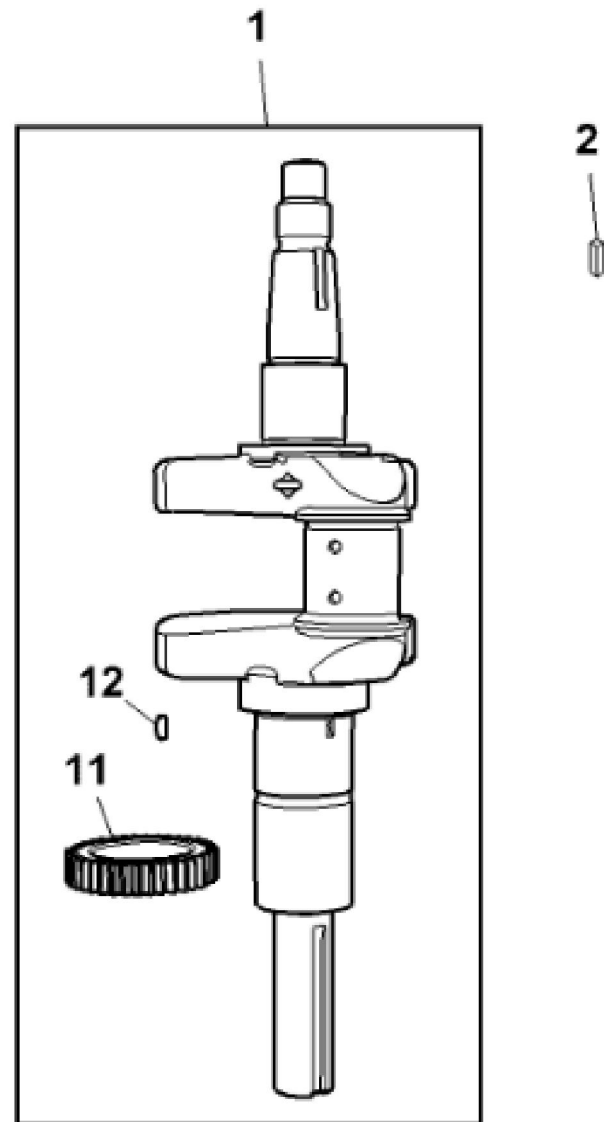

GX295132

KEY	PART NO.	PART NAME	QTY	Serial No.	REMARKS
1	MIA13076	CYLINDER	1		USE WITH MIA12930
1	MIA13213	CYLINDER	1		USE WITH MIA13109
1	MIA13208	CYLINDER	1		USE WITH AUC10161
2	MIA11778	SEAL KIT	1		Bushing, Magneto Side
3	LG391086S	SEAL	1		
4	MIU14448	SCREW	1		
5	LG691108	SCREW	3		
6	M144622	LINK	1		Throttle
7	MIA11996	CONTROL LEVER	1		Governor
8	LG690957	RETAINER	1		Element
9	MIU11502	BREATHER	1		Element
10	M144332	NUT	1		Brush Retainer
11	M144626	BOLT	1		Govenor Control Lever
12	LG690959	DOWEL PIN	6		
13	MIU14443	TUBE	1		Breather
14	MIU14444	COVER	1		Breather Passage
15	MIA13077	PLATE	1		Baffle
16	MIU14464	SCREW	1		
17	MIU14445	VALVE	1		Reed-Breather
18	UC12131	PIN	1	700001-____	

GX295133

KEY	PART NO.	PART NAME	QTY	Serial No.	REMARKS
1	MIA12007	CYLINDER HEAD	1		Cylinder 1
1	MIA12008	CYLINDER HEAD	1		INCLUDES LG690971; Cylinder 2
2	M142274	GASKET	2		Cylinder Head
3	MIU14366	SCREW	10		Cylinder Head
4	MIU11451	EXHAUST VALVE	2		
5	MIU11452	INTAKE VALVE	2		
6	MIU11281	SPRING	4		Valve
7	LG499586	RETAINER	4		Keeper, Valve
8	LG690977	TAPPET	4		Valve
9	LG690083	ADJUSTER	4		Rocker Arm
10	M78543	SPARK PLUG	2		USE WITH MIA12930
10	MIU11020	SPARK PLUG	2		USE WITH MIA13109 OR AUC10161
11	LG691917	GASKET	2		Seal -O Ring, Intake Elbow
12	LG665385	BOOT	2		Spark Plug
13	M150390	SCREW	4		
14	LG690968	SEAL	2		Valve
15	LG690970	GASKET	2		Exhaust
15	LG690949	GASKET	2		Intake
16	LG691127	SCREW	8		
17	LG690981	PUSH ROD	2		Steel
18	LG690982	PUSH ROD	2		Aluminum
19	LG690972	ROCKER ARM	4		
20	M152423	ARM	4		Rocker
21	MIU11035	ROCKER ARM	4		Pivot
22	MIA10873	COVER	1		Rocker Arm, Cylinder 1
22	LG499600	COVER	1		Rocker Cylinder 2
23	MIU12502	HOSE	1		ORDER MIU14398; Vacuum, Cylinder 1
23	MIU14398	HOSE	1		
24	MIU14392	SEAL	1	810001-_____	
25	LG690971	GASKET	1		(Not Illustrated)