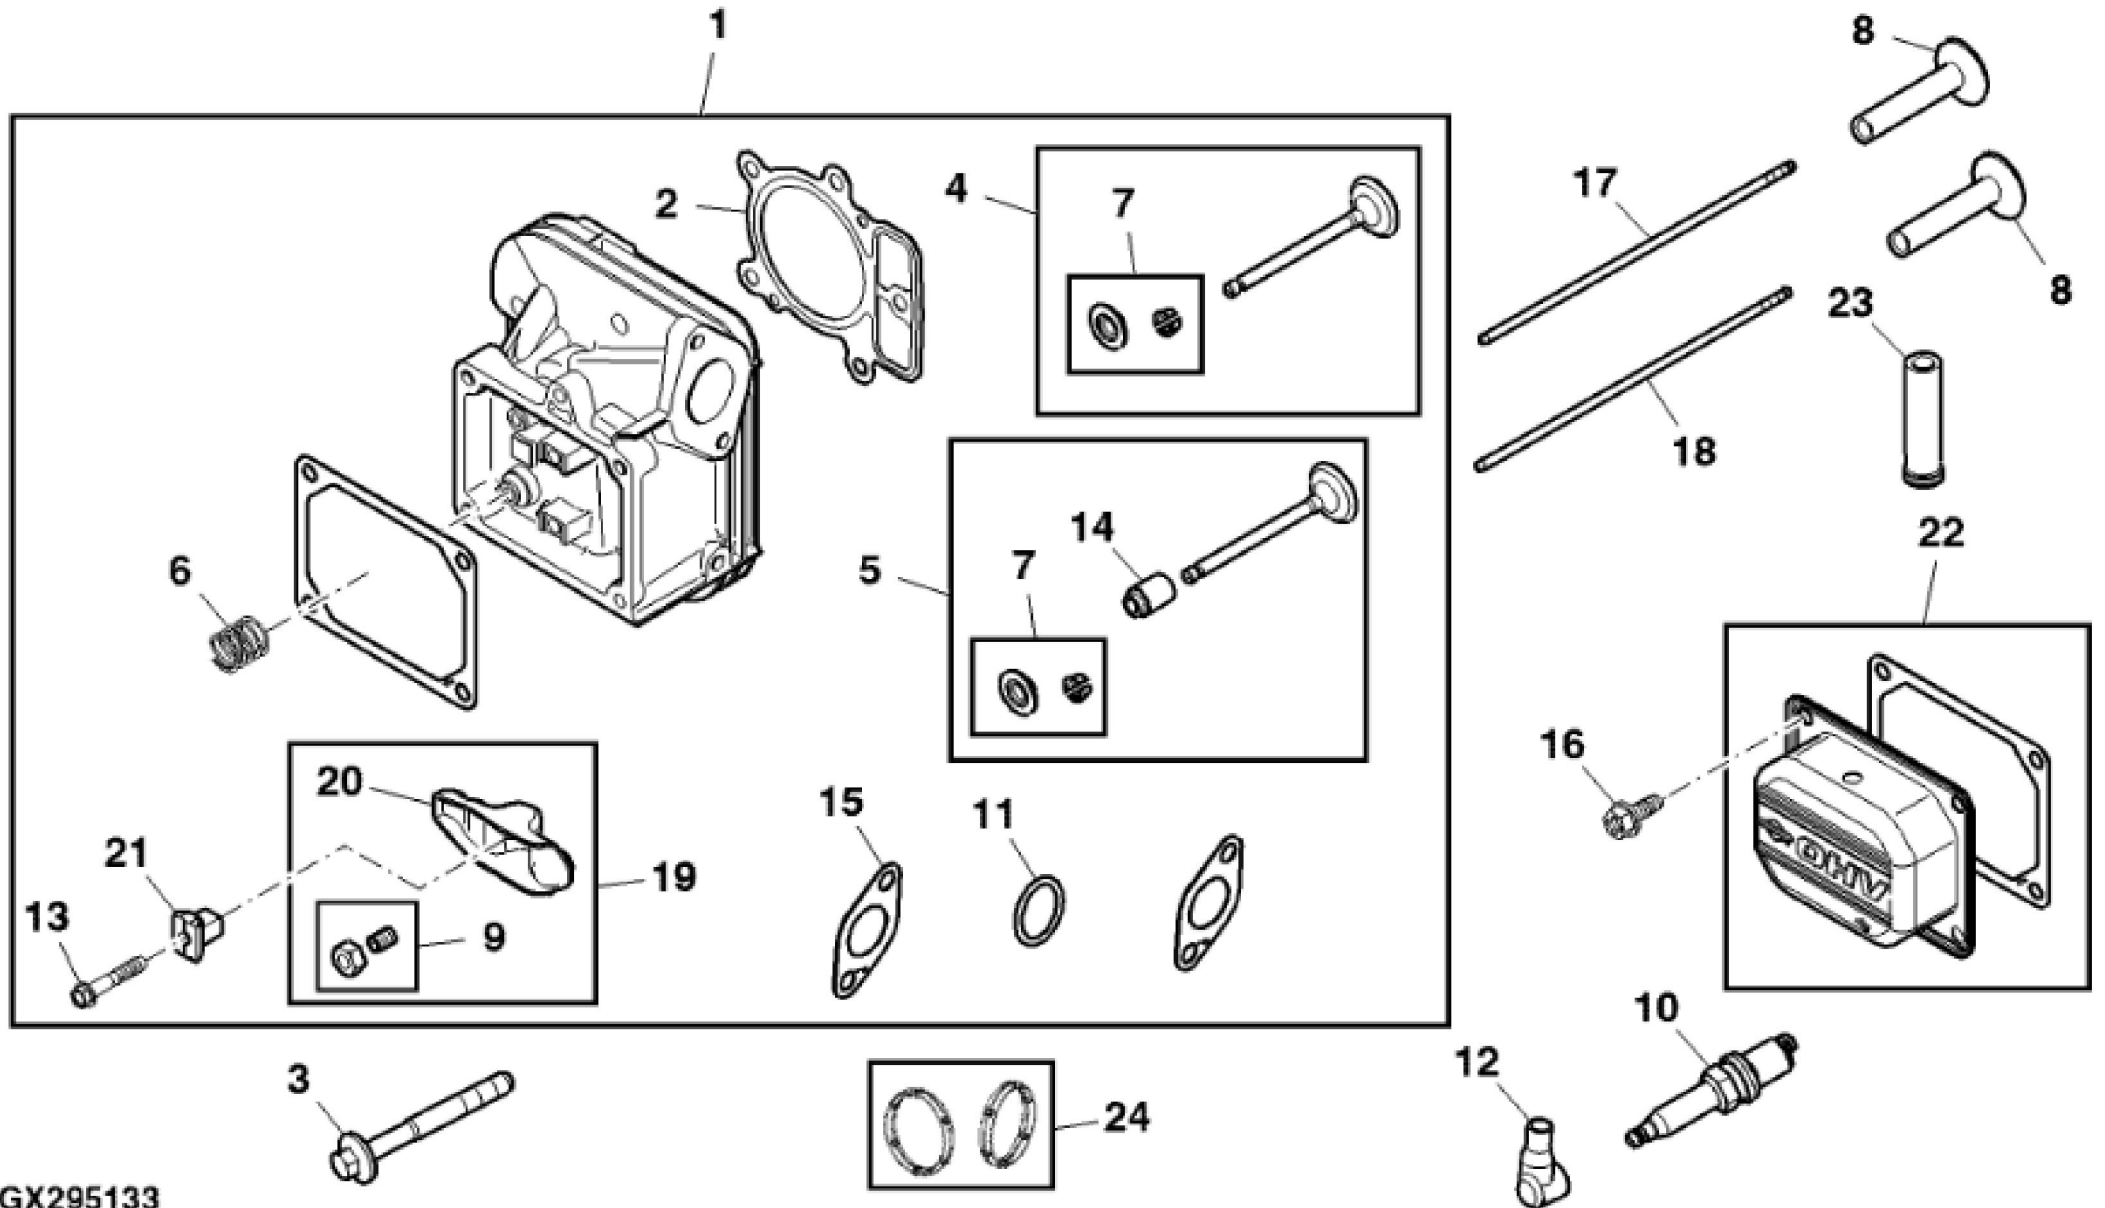

GX295132

KEY	PART NO.	PART NAME	QTY	Serial No.	REMARKS
1	MIA13076	CYLINDER	1		USE WITH MIA12930
1	MIA13213	CYLINDER	1		USE WITH MIA13109
1	MIA13208	CYLINDER	1		USE WITH AUC10161
2	MIA11778	SEAL KIT	1		Bushing, Magneto Side
3	LG391086S	SEAL	1		
4	MIU14448	SCREW	1		
5	LG691108	SCREW	3		
6	M144622	LINK	1		Throttle
7	MIA11996	CONTROL LEVER	1		Governor
8	LG690957	RETAINER	1		Element
9	MIU11502	BREATHER	1		Element
10	M144332	NUT	1		Brush Retainer
11	M144626	BOLT	1		Govenor Control Lever
12	LG690959	DOWEL PIN	6		
13	MIU14443	TUBE	1		Breather
14	MIU14444	COVER	1		Breather Passage
15	MIA13077	PLATE	1		Baffle
16	MIU14464	SCREW	1		
17	MIU14445	VALVE	1		Reed-Breather
18	UC12131	PIN	1	700001-____	

GX295133

KEY	PART NO.	PART NAME	QTY	Serial No.	REMARKS
1	MIA12007	CYLINDER HEAD	1		Cylinder 1
1	MIA12008	CYLINDER HEAD	1		INCLUDES LG690971; Cylinder 2
2	M142274	GASKET	2		Cylinder Head
3	MIU14366	SCREW	10		Cylinder Head
4	MIU11451	EXHAUST VALVE	2		
5	MIU11452	INTAKE VALVE	2		
6	MIU11281	SPRING	4		Valve
7	LG499586	RETAINER	4		Keeper, Valve
8	LG690977	TAPPET	4		Valve
9	LG690083	ADJUSTER	4		Rocker Arm
10	M78543	SPARK PLUG	2		USE WITH MIA12930
10	MIU11020	SPARK PLUG	2		USE WITH MIA13109 OR AUC10161
11	LG691917	GASKET	2		Seal -O Ring, Intake Elbow
12	LG665385	BOOT	2		Spark Plug
13	M150390	SCREW	4		
14	LG690968	SEAL	2		Valve
15	LG690970	GASKET	2		Exhaust
15	LG690949	GASKET	2		Intake
16	LG691127	SCREW	8		
17	LG690981	PUSH ROD	2		Steel
18	LG690982	PUSH ROD	2		Aluminum
19	LG690972	ROCKER ARM	4		
20	M152423	ARM	4		Rocker
21	MIU11035	ROCKER ARM	4		Pivot
22	MIA10873	COVER	1		Rocker Arm, Cylinder 1
22	LG499600	COVER	1		Rocker Cylinder 2
23	MIU12502	HOSE	1		ORDER MIU14398; Vacuum, Cylinder 1
23	MIU14398	HOSE	1		
24	MIU14392	SEAL	1	810001-_____	
25	LG690971	GASKET	1		(Not Illustrated)