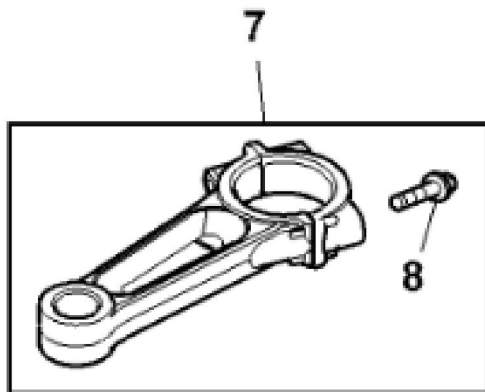

GX295132

KEY	PART NO.	PART NAME	QTY	Serial No.	REMARKS
1	MIA13076	CYLINDER	1		USE WITH MIA12930
1	MIA13213	CYLINDER	1		USE WITH MIA13109
1	MIA13208	CYLINDER	1		USE WITH AUC10161
2	MIA11778	SEAL KIT	1		Bushing, Magneto Side
3	LG391086S	SEAL	1		
4	MIU14448	SCREW	1		
5	LG691108	SCREW	3		
6	M144622	LINK	1		Throttle
7	MIA11996	CONTROL LEVER	1		Governor
8	LG690957	RETAINER	1		Element
9	MIU11502	BREATHER	1		Element
10	M144332	NUT	1		Brush Retainer
11	M144626	BOLT	1		Govenor Control Lever
12	LG690959	DOWEL PIN	6		
13	MIU14443	TUBE	1		Breather
14	MIU14444	COVER	1		Breather Passage
15	MIA13077	PLATE	1		Baffle
16	MIU14464	SCREW	1		
17	MIU14445	VALVE	1		Reed-Breather
18	UC12131	PIN	1	700001-____	

GX295133

KEY	PART NO.	PART NAME	QTY	Serial No.	REMARKS
1	MIA12007	CYLINDER HEAD	1		Cylinder 1
1	MIA12008	CYLINDER HEAD	1		INCLUDES LG690971; Cylinder 2
2	M142274	GASKET	2		Cylinder Head
3	MIU14366	SCREW	10		Cylinder Head
4	MIU11451	EXHAUST VALVE	2		
5	MIU11452	INTAKE VALVE	2		
6	MIU11281	SPRING	4		Valve
7	LG499586	RETAINER	4		Keeper, Valve
8	LG690977	TAPPET	4		Valve
9	LG690083	ADJUSTER	4		Rocker Arm
10	M78543	SPARK PLUG	2		USE WITH MIA12930
10	MIU11020	SPARK PLUG	2		USE WITH MIA13109 OR AUC10161
11	LG691917	GASKET	2		Seal -O Ring, Intake Elbow
12	LG665385	BOOT	2		Spark Plug
13	M150390	SCREW	4		
14	LG690968	SEAL	2		Valve
15	LG690970	GASKET	2		Exhaust
15	LG690949	GASKET	2		Intake
16	LG691127	SCREW	8		
17	LG690981	PUSH ROD	2		Steel
18	LG690982	PUSH ROD	2		Aluminum
19	LG690972	ROCKER ARM	4		
20	M152423	ARM	4		Rocker
21	MIU11035	ROCKER ARM	4		Pivot
22	MIA10873	COVER	1		Rocker Arm, Cylinder 1
22	LG499600	COVER	1		Rocker Cylinder 2
23	MIU12502	HOSE	1		ORDER MIU14398; Vacuum, Cylinder 1
23	MIU14398	HOSE	1		
24	MIU14392	SEAL	1	810001-_____	
25	LG690971	GASKET	1		(Not Illustrated)