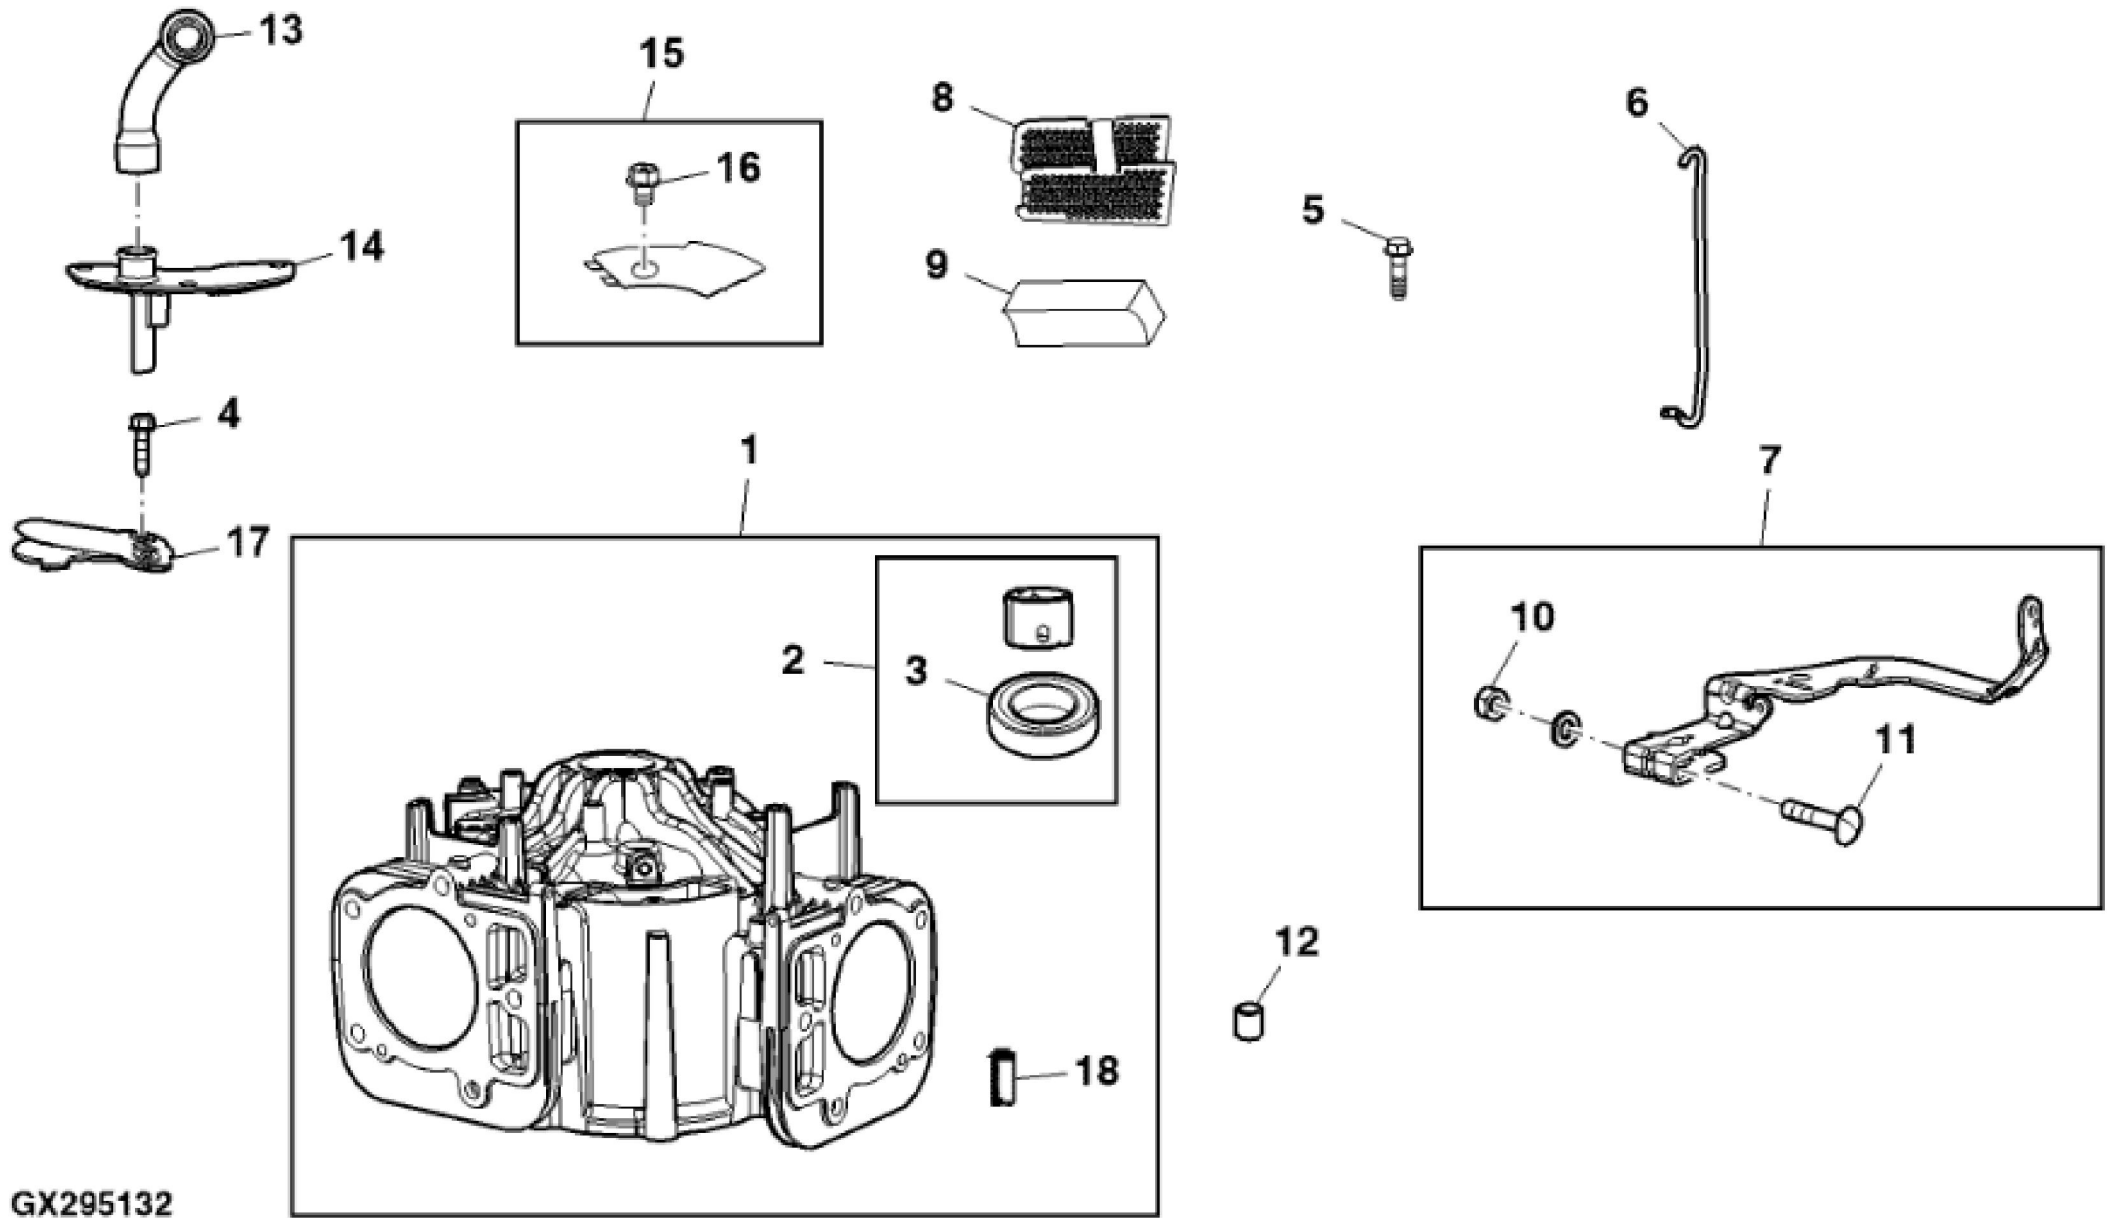

GX274085

KEY	PART NO.	PART NAME	QTY	Serial No.	REMARKS	
1	MIA12930	GASOLINE ENGINE	1	600001-700000	(USA) (Canada) MARKED 44S877-0038-G1	
1	MIA12930	GASOLINE ENGINE	1	100001-700000	(California) MARKED 44S877-0038-G1	
1	MIA13109	GASOLINE ENGINE	1	700001-810000	MARKED 44S877-0044-G1; ORDER AUC10161; Illustrated	
1	AUC10161	GASOLINE ENGINE	1	810001-_____	MARKED 44U877- 0001- G1	

GX295133

KEY	PART NO.	PART NAME	QTY	Serial No.	REMARKS
1	MIA12007	CYLINDER HEAD	1		Cylinder 1
1	MIA12008	CYLINDER HEAD	1		INCLUDES LG690971; Cylinder 2
2	M142274	GASKET	2		Cylinder Head
3	MIU14366	SCREW	10		Cylinder Head
4	MIU11451	EXHAUST VALVE	2		
5	MIU11452	INTAKE VALVE	2		
6	MIU11281	SPRING	4		Valve
7	LG499586	RETAINER	4		Keeper, Valve
8	LG690977	TAPPET	4		Valve
9	LG690083	ADJUSTER	4		Rocker Arm
10	M78543	SPARK PLUG	2		USE WITH MIA12930
10	MIU11020	SPARK PLUG	2		USE WITH MIA13109 OR AUC10161
11	LG691917	GASKET	2		Seal -O Ring, Intake Elbow
12	LG665385	BOOT	2		Spark Plug
13	M150390	SCREW	4		
14	LG690968	SEAL	2		Valve
15	LG690970	GASKET	2		Exhaust
15	LG690949	GASKET	2		Intake
16	LG691127	SCREW	8		
17	LG690981	PUSH ROD	2		Steel
18	LG690982	PUSH ROD	2		Aluminum
19	LG690972	ROCKER ARM	4		
20	M152423	ARM	4		Rocker
21	MIU11035	ROCKER ARM	4		Pivot
22	MIA10873	COVER	1		Rocker Arm, Cylinder 1
22	LG499600	COVER	1		Rocker Cylinder 2
23	MIU12502	HOSE	1		ORDER MIU14398; Vacuum, Cylinder 1
23	MIU14398	HOSE	1		
24	MIU14392	SEAL	1	810001-_____	
25	LG690971	GASKET	1		(Not Illustrated)