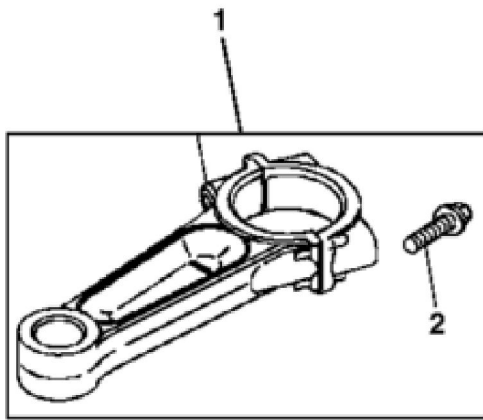

PU14298

KEY	PART NO.	PART NAME	QTY	REMARKS	
1	MIA13040	GASOLINE ENGINE	1	MARKED 44T977-0015-G1	
2	14H786	NUT	1	1/4"	
3	GX24210	SCREW	4		

KEY	PART NO.	PART NAME	QTY	REMARKS
1	UC11104	DIPSTICK	1	SUB FOR LG499602
2	LG691031	O-RING	1	
3	LG691036	DIPSTICK	1	
4	LG691032	SEAL	1	O-Ring (Tube, Oil Fill)
5	LG691037	OIL TUBE	1	
6	M153266	SCREW	1	Gear, Timing
7	LG391086S	SEAL	1	
8	MIA11778	BUSHING KIT	1	
9	LG690959	DOWEL PIN	6	
10	MIA13076	CYLINDER BLOCK	1	
11	MIA12035	RESERVOIR	1	
12	MIU12140	SCREEN	1	
13	15H638	PIPE PLUG	1	1/8"
14	MIU11958	SEAL	1	
15	LG691045	CRANK	1	
16	M142280	WASHER	1	Governor Crank
17	M142282	BUSHING	2	Governor Crank
18	M142286	RETAINER	2	
19	MIU12503	BUSHING	1	Governor Crank
20	MIU11284	SEAL	1	Governor Shaft
21	MIU14464	SCREW	1	
22	M142896	SCREW	10	Crankcase Cover, Sump
23	MIU14443	TUBE	1	
24	LG691108	SCREW	3	
25	MIU14444	COVER	1	Breather Passage
26	MIU14448	SCREW	1	Reed-Breather
27	MIU14445	VALVE	3	Reed-Breather
28	MIA13077	PLATE	1	Baffle

KEY	PART NO.	PART NAME	QTY	REMARKS	
1	MIA11459	CONNECTING ROD	2		
2	LG690976	SCREW	2		
3	LG222698S	SHAFT KEY	1	Flywheel	
4	MIA11457	CRANKSHAFT	1		
5	26H4	SHAFT KEY	1	1/8" X 3/8"	
6	LG690980	GEAR	1	Timing	
7	MIA11789	CAMSHAFT	1		
8	LG690977	TAPPET	4		
9	LG690975	LOCK	4		
10	MIA11458	PISTON PIN	2		
11	MIA11036	PISTON	2	Standard	
11	MIA11037	PISTON	2	0.020 inch, OS	
12	MIU11282	PISTON RING KIT	1	Standard	
12	MIU11283	PISTON RING KIT	1	0.020 inch, OS	