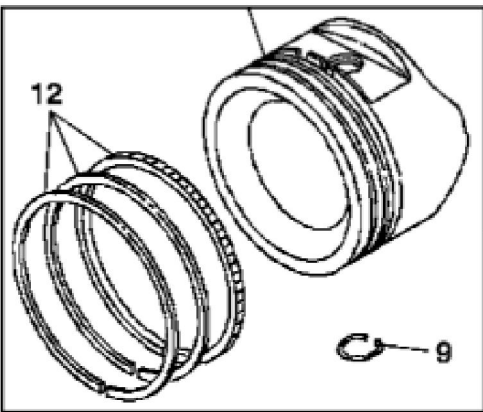

PU14298

KEY	PART NO.	PART NAME	QTY	REMARKS	
1	MIA13040	GASOLINE ENGINE	1	MARKED 44T977-0015-G1	
2	14H786	NUT	1	1/4"	
3	GX24210	SCREW	4		

KEY	PART NO.	PART NAME	QTY	REMARKS
1	UC11104	DIPSTICK	1	SUB FOR LG499602
2	LG691031	O-RING	1	
3	LG691036	DIPSTICK	1	
4	LG691032	SEAL	1	O-Ring (Tube, Oil Fill)
5	LG691037	OIL TUBE	1	
6	M153266	SCREW	1	Gear, Timing
7	LG391086S	SEAL	1	
8	MIA11778	BUSHING KIT	1	
9	LG690959	DOWEL PIN	6	
10	MIA13076	CYLINDER BLOCK	1	
11	MIA12035	RESERVOIR	1	
12	MIU12140	SCREEN	1	
13	15H638	PIPE PLUG	1	1/8"
14	MIU11958	SEAL	1	
15	LG691045	CRANK	1	
16	M142280	WASHER	1	Governor Crank
17	M142282	BUSHING	2	Governor Crank
18	M142286	RETAINER	2	
19	MIU12503	BUSHING	1	Governor Crank
20	MIU11284	SEAL	1	Governor Shaft
21	MIU14464	SCREW	1	
22	M142896	SCREW	10	Crankcase Cover, Sump
23	MIU14443	TUBE	1	
24	LG691108	SCREW	3	
25	MIU14444	COVER	1	Breather Passage
26	MIU14448	SCREW	1	Reed-Breather
27	MIU14445	VALVE	3	Reed-Breather
28	MIA13077	PLATE	1	Baffle

KEY	PART NO.	PART NAME	QTY	REMARKS	
1	MIA11459	CONNECTING ROD	2		
2	LG690976	SCREW	2		
3	LG222698S	SHAFT KEY	1	Flywheel	
4	MIA11457	CRANKSHAFT	1		
5	26H4	SHAFT KEY	1	1/8" X 3/8"	
6	LG690980	GEAR	1	Timing	
7	MIA11789	CAMSHAFT	1		
8	LG690977	TAPPET	4		
9	LG690975	LOCK	4		
10	MIA11458	PISTON PIN	2		
11	MIA11036	PISTON	2	Standard	
11	MIA11037	PISTON	2	0.020 inch, OS	
12	MIU11282	PISTON RING KIT	1	Standard	
12	MIU11283	PISTON RING KIT	1	0.020 inch, OS	