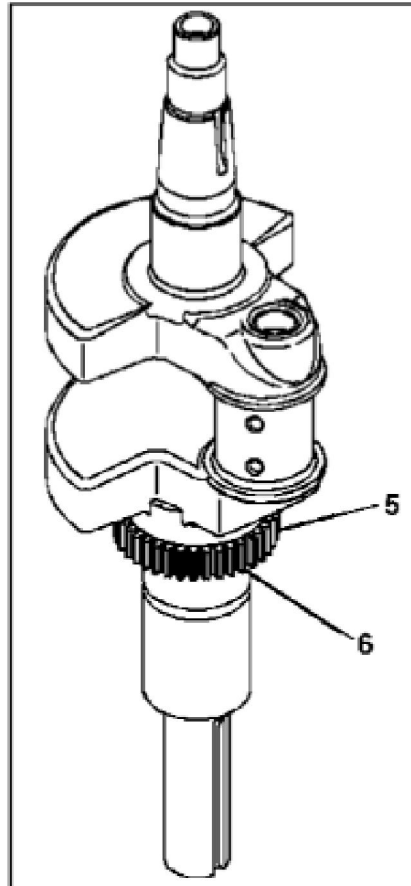

PU14298

KEY	PART NO.	PART NAME	QTY	REMARKS	
1	MIA13040	GASOLINE ENGINE	1	MARKED 44T977-0015-G1	
2	14H786	NUT	1	1/4"	
3	GX24210	SCREW	4		

KEY	PART NO.	PART NAME	QTY	REMARKS
1	UC11104	DIPSTICK	1	SUB FOR LG499602
2	LG691031	O-RING	1	
3	LG691036	DIPSTICK	1	
4	LG691032	SEAL	1	O-Ring (Tube, Oil Fill)
5	LG691037	OIL TUBE	1	
6	M153266	SCREW	1	Gear, Timing
7	LG391086S	SEAL	1	
8	MIA11778	BUSHING KIT	1	
9	LG690959	DOWEL PIN	6	
10	MIA13076	CYLINDER BLOCK	1	
11	MIA12035	RESERVOIR	1	
12	MIU12140	SCREEN	1	
13	15H638	PIPE PLUG	1	1/8"
14	MIU11958	SEAL	1	
15	LG691045	CRANK	1	
16	M142280	WASHER	1	Governor Crank
17	M142282	BUSHING	2	Governor Crank
18	M142286	RETAINER	2	
19	MIU12503	BUSHING	1	Governor Crank
20	MIU11284	SEAL	1	Governor Shaft
21	MIU14464	SCREW	1	
22	M142896	SCREW	10	Crankcase Cover, Sump
23	MIU14443	TUBE	1	
24	LG691108	SCREW	3	
25	MIU14444	COVER	1	Breather Passage
26	MIU14448	SCREW	1	Reed-Breather
27	MIU14445	VALVE	3	Reed-Breather
28	MIA13077	PLATE	1	Baffle

KEY	PART NO.	PART NAME	QTY	REMARKS	
1	MIA11459	CONNECTING ROD	2		
2	LG690976	SCREW	2		
3	LG222698S	SHAFT KEY	1	Flywheel	
4	MIA11457	CRANKSHAFT	1		
5	26H4	SHAFT KEY	1	1/8" X 3/8"	
6	LG690980	GEAR	1	Timing	
7	MIA11789	CAMSHAFT	1		
8	LG690977	TAPPET	4		
9	LG690975	LOCK	4		
10	MIA11458	PISTON PIN	2		
11	MIA11036	PISTON	2	Standard	
11	MIA11037	PISTON	2	0.020 inch, OS	
12	MIU11282	PISTON RING KIT	1	Standard	
12	MIU11283	PISTON RING KIT	1	0.020 inch, OS	