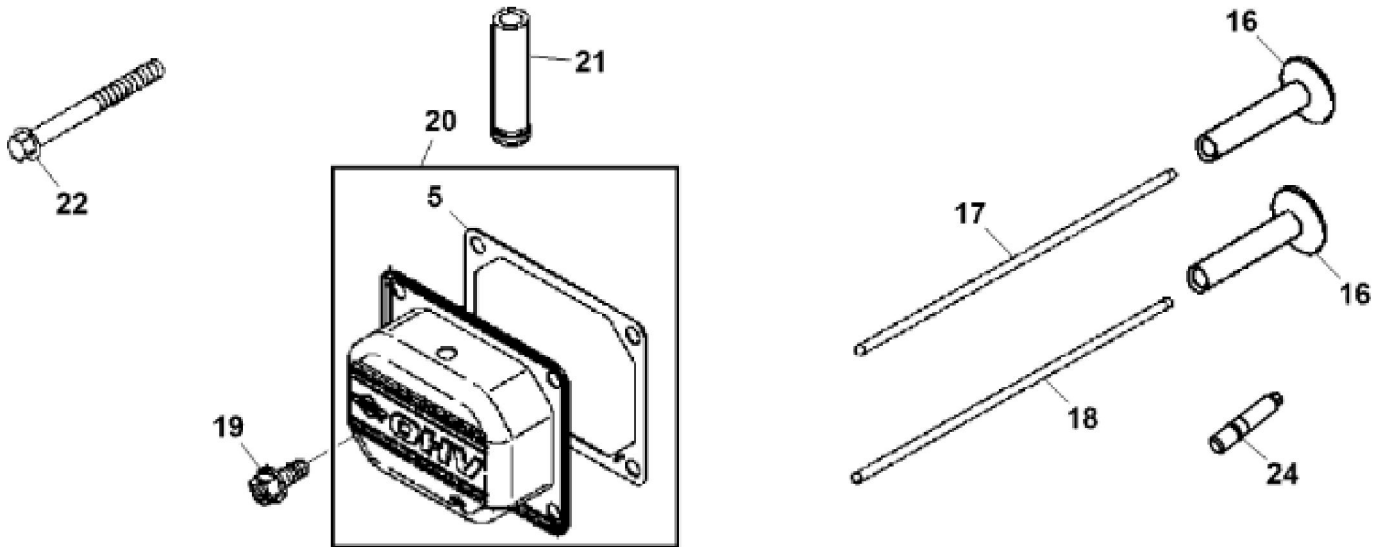

PU14298

KEY	PART NO.	PART NAME	QTY	REMARKS	
1	MIA13040	GASOLINE ENGINE	1	MARKED 44T977-0015-G1	
2	14H786	NUT	1	1/4"	
3	GX24210	SCREW	4		

KEY	PART NO.	PART NAME	QTY	REMARKS
1	UC11104	DIPSTICK	1	SUB FOR LG499602
2	LG691031	O-RING	1	
3	LG691036	DIPSTICK	1	
4	LG691032	SEAL	1	O-Ring (Tube, Oil Fill)
5	LG691037	OIL TUBE	1	
6	M153266	SCREW	1	Gear, Timing
7	LG391086S	SEAL	1	
8	MIA11778	BUSHING KIT	1	
9	LG690959	DOWEL PIN	6	
10	MIA13076	CYLINDER BLOCK	1	
11	MIA12035	RESERVOIR	1	
12	MIU12140	SCREEN	1	
13	15H638	PIPE PLUG	1	1/8"
14	MIU11958	SEAL	1	
15	LG691045	CRANK	1	
16	M142280	WASHER	1	Governor Crank
17	M142282	BUSHING	2	Governor Crank
18	M142286	RETAINER	2	
19	MIU12503	BUSHING	1	Governor Crank
20	MIU11284	SEAL	1	Governor Shaft
21	MIU14464	SCREW	1	
22	M142896	SCREW	10	Crankcase Cover, Sump
23	MIU14443	TUBE	1	
24	LG691108	SCREW	3	
25	MIU14444	COVER	1	Breather Passage
26	MIU14448	SCREW	1	Reed-Breather
27	MIU14445	VALVE	3	Reed-Breather
28	MIA13077	PLATE	1	Baffle

KEY	PART NO.	PART NAME	QTY	REMARKS	
1	MIA11459	CONNECTING ROD	2		
2	LG690976	SCREW	2		
3	LG222698S	SHAFT KEY	1	Flywheel	
4	MIA11457	CRANKSHAFT	1		
5	26H4	SHAFT KEY	1	1/8" X 3/8"	
6	LG690980	GEAR	1	Timing	
7	MIA11789	CAMSHAFT	1		
8	LG690977	TAPPET	4		
9	LG690975	LOCK	4		
10	MIA11458	PISTON PIN	2		
11	MIA11036	PISTON	2	Standard	
11	MIA11037	PISTON	2	0.020 inch, OS	
12	MIU11282	PISTON RING KIT	1	Standard	
12	MIU11283	PISTON RING KIT	1	0.020 inch, OS	