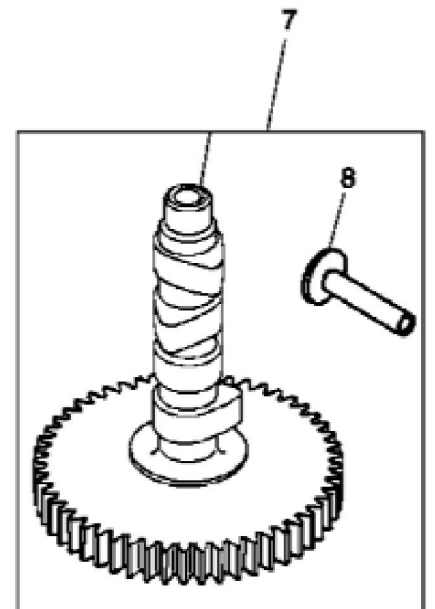

PU14298

KEY	PART NO.	PART NAME	QTY	REMARKS	
1	MIA13040	GASOLINE ENGINE	1	MARKED 44T977-0015-G1	
2	14H786	NUT	1	1/4"	
3	GX24210	SCREW	4		

KEY	PART NO.	PART NAME	QTY	REMARKS
1	UC11104	DIPSTICK	1	SUB FOR LG499602
2	LG691031	O-RING	1	
3	LG691036	DIPSTICK	1	
4	LG691032	SEAL	1	O-Ring (Tube, Oil Fill)
5	LG691037	OIL TUBE	1	
6	M153266	SCREW	1	Gear, Timing
7	LG391086S	SEAL	1	
8	MIA11778	BUSHING KIT	1	
9	LG690959	DOWEL PIN	6	
10	MIA13076	CYLINDER BLOCK	1	
11	MIA12035	RESERVOIR	1	
12	MIU12140	SCREEN	1	
13	15H638	PIPE PLUG	1	1/8"
14	MIU11958	SEAL	1	
15	LG691045	CRANK	1	
16	M142280	WASHER	1	Governor Crank
17	M142282	BUSHING	2	Governor Crank
18	M142286	RETAINER	2	
19	MIU12503	BUSHING	1	Governor Crank
20	MIU11284	SEAL	1	Governor Shaft
21	MIU14464	SCREW	1	
22	M142896	SCREW	10	Crankcase Cover, Sump
23	MIU14443	TUBE	1	
24	LG691108	SCREW	3	
25	MIU14444	COVER	1	Breather Passage
26	MIU14448	SCREW	1	Reed-Breather
27	MIU14445	VALVE	3	Reed-Breather
28	MIA13077	PLATE	1	Baffle

KEY	PART NO.	PART NAME	QTY	REMARKS	
1	MIA11459	CONNECTING ROD	2		
2	LG690976	SCREW	2		
3	LG222698S	SHAFT KEY	1	Flywheel	
4	MIA11457	CRANKSHAFT	1		
5	26H4	SHAFT KEY	1	1/8" X 3/8"	
6	LG690980	GEAR	1	Timing	
7	MIA11789	CAMSHAFT	1		
8	LG690977	TAPPET	4		
9	LG690975	LOCK	4		
10	MIA11458	PISTON PIN	2		
11	MIA11036	PISTON	2	Standard	
11	MIA11037	PISTON	2	0.020 inch, OS	
12	MIU11282	PISTON RING KIT	1	Standard	
12	MIU11283	PISTON RING KIT	1	0.020 inch, OS	