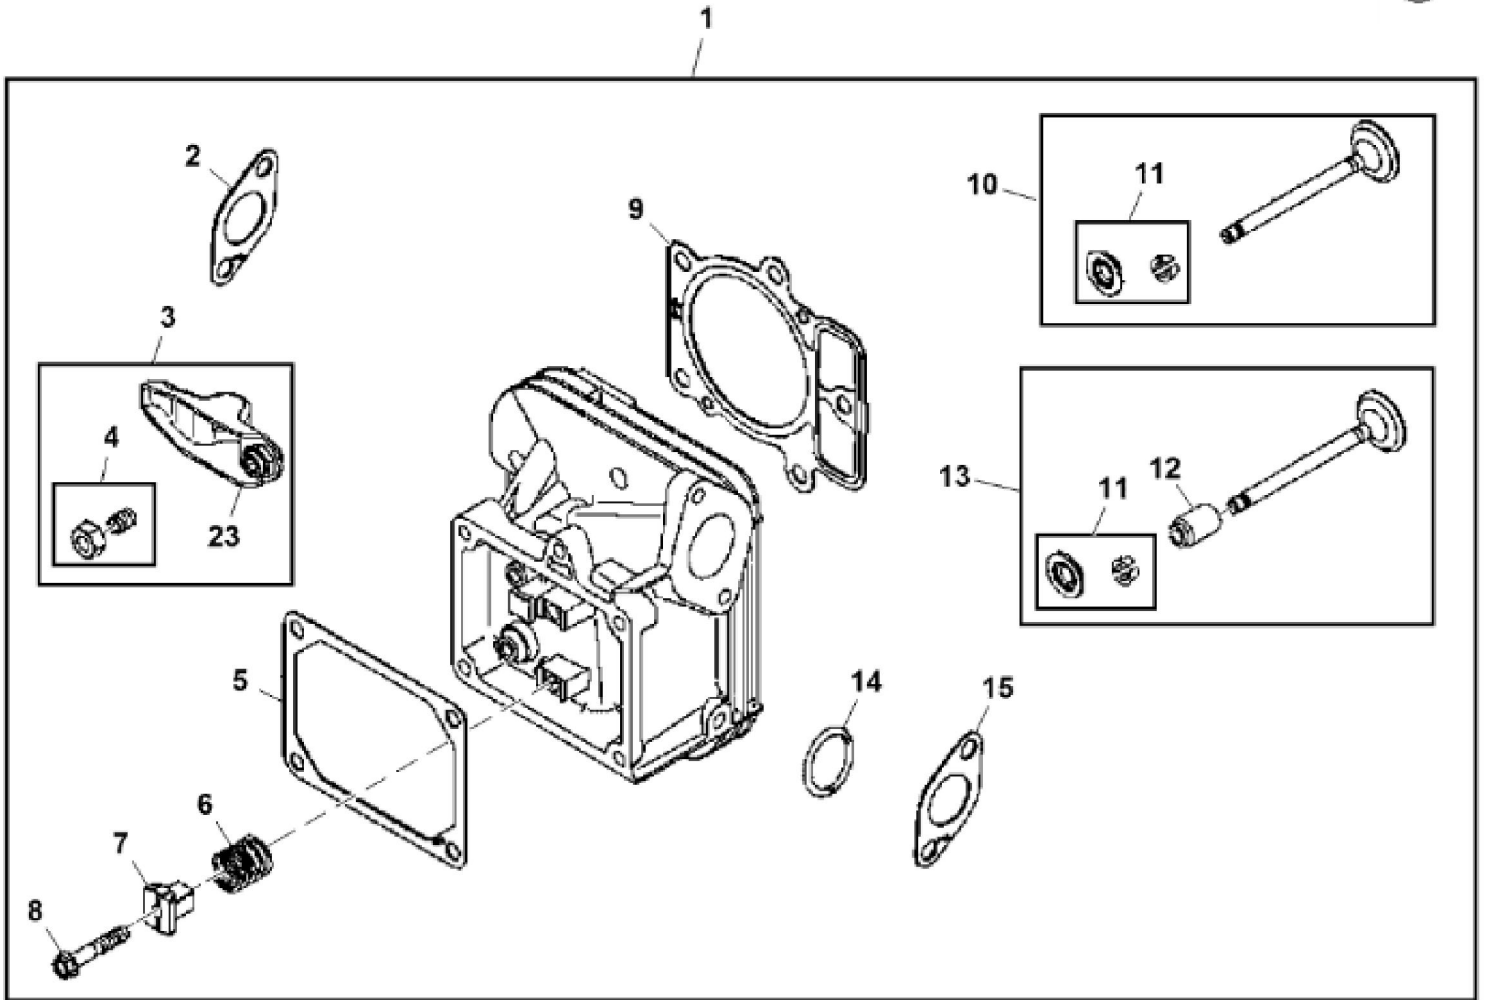

PU14298

KEY	PART NO.	PART NAME	QTY	REMARKS	
1	MIA13040	GASOLINE ENGINE	1	MARKED 44T977-0015-G1	
2	14H786	NUT	1	1/4"	
3	GX24210	SCREW	4		

KEY	PART NO.	PART NAME	QTY	REMARKS
1	UC11104	DIPSTICK	1	SUB FOR LG499602
2	LG691031	O-RING	1	
3	LG691036	DIPSTICK	1	
4	LG691032	SEAL	1	O-Ring (Tube, Oil Fill)
5	LG691037	OIL TUBE	1	
6	M153266	SCREW	1	Gear, Timing
7	LG391086S	SEAL	1	
8	MIA11778	BUSHING KIT	1	
9	LG690959	DOWEL PIN	6	
10	MIA13076	CYLINDER BLOCK	1	
11	MIA12035	RESERVOIR	1	
12	MIU12140	SCREEN	1	
13	15H638	PIPE PLUG	1	1/8"
14	MIU11958	SEAL	1	
15	LG691045	CRANK	1	
16	M142280	WASHER	1	Governor Crank
17	M142282	BUSHING	2	Governor Crank
18	M142286	RETAINER	2	
19	MIU12503	BUSHING	1	Governor Crank
20	MIU11284	SEAL	1	Governor Shaft
21	MIU14464	SCREW	1	
22	M142896	SCREW	10	Crankcase Cover, Sump
23	MIU14443	TUBE	1	
24	LG691108	SCREW	3	
25	MIU14444	COVER	1	Breather Passage
26	MIU14448	SCREW	1	Reed-Breather
27	MIU14445	VALVE	3	Reed-Breather
28	MIA13077	PLATE	1	Baffle

KEY	PART NO.	PART NAME	QTY	REMARKS	
1	MIA11459	CONNECTING ROD	2		
2	LG690976	SCREW	2		
3	LG222698S	SHAFT KEY	1	Flywheel	
4	MIA11457	CRANKSHAFT	1		
5	26H4	SHAFT KEY	1	1/8" X 3/8"	
6	LG690980	GEAR	1	Timing	
7	MIA11789	CAMSHAFT	1		
8	LG690977	TAPPET	4		
9	LG690975	LOCK	4		
10	MIA11458	PISTON PIN	2		
11	MIA11036	PISTON	2	Standard	
11	MIA11037	PISTON	2	0.020 inch, OS	
12	MIU11282	PISTON RING KIT	1	Standard	
12	MIU11283	PISTON RING KIT	1	0.020 inch, OS	