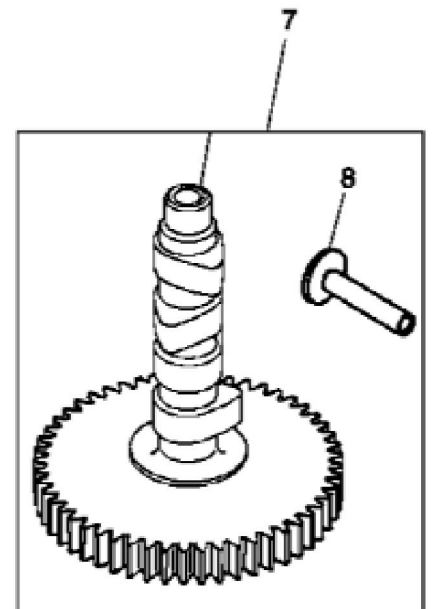

PU14298

KEY	PART NO.	PART NAME	QTY	REMARKS	
1	MIA13040	GASOLINE ENGINE	1	MARKED 44T977-0015-G1	
2	14H786	NUT	1	1/4"	
3	GX24210	SCREW	4		

KEY	PART NO.	PART NAME	QTY	REMARKS
1	UC11104	DIPSTICK	1	SUB FOR LG499602
2	LG691031	O-RING	1	
3	LG691036	DIPSTICK	1	
4	LG691032	SEAL	1	O-Ring (Tube, Oil Fill)
5	LG691037	OIL TUBE	1	
6	M153266	SCREW	1	Gear, Timing
7	LG391086S	SEAL	1	
8	MIA11778	BUSHING KIT	1	
9	LG690959	DOWEL PIN	6	
10	MIA13076	CYLINDER BLOCK	1	
11	MIA12035	RESERVOIR	1	
12	MIU12140	SCREEN	1	
13	15H638	PIPE PLUG	1	1/8"
14	MIU11958	SEAL	1	
15	LG691045	CRANK	1	
16	M142280	WASHER	1	Governor Crank
17	M142282	BUSHING	2	Governor Crank
18	M142286	RETAINER	2	
19	MIU12503	BUSHING	1	Governor Crank
20	MIU11284	SEAL	1	Governor Shaft
21	MIU14464	SCREW	1	
22	M142896	SCREW	10	Crankcase Cover, Sump
23	MIU14443	TUBE	1	
24	LG691108	SCREW	3	
25	MIU14444	COVER	1	Breather Passage
26	MIU14448	SCREW	1	Reed-Breather
27	MIU14445	VALVE	3	Reed-Breather
28	MIA13077	PLATE	1	Baffle

KEY	PART NO.	PART NAME	QTY	REMARKS	
1	MIA11459	CONNECTING ROD	2		
2	LG690976	SCREW	2		
3	LG222698S	SHAFT KEY	1	Flywheel	
4	MIA11457	CRANKSHAFT	1		
5	26H4	SHAFT KEY	1	1/8" X 3/8"	
6	LG690980	GEAR	1	Timing	
7	MIA11789	CAMSHAFT	1		
8	LG690977	TAPPET	4		
9	LG690975	LOCK	4		
10	MIA11458	PISTON PIN	2		
11	MIA11036	PISTON	2	Standard	
11	MIA11037	PISTON	2	0.020 inch, OS	
12	MIU11282	PISTON RING KIT	1	Standard	
12	MIU11283	PISTON RING KIT	1	0.020 inch, OS	