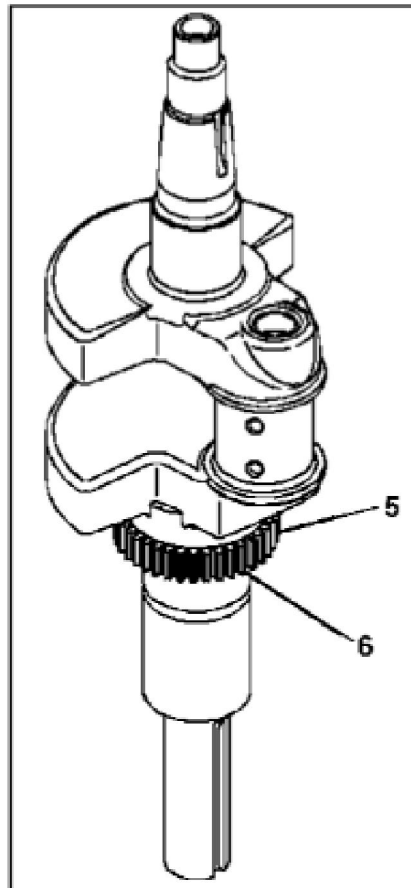

PU14298

KEY	PART NO.	PART NAME	QTY	REMARKS	
1	MIA13040	GASOLINE ENGINE	1	MARKED 44T977-0015-G1	
2	14H786	NUT	1	1/4"	
3	GX24210	SCREW	4		

KEY	PART NO.	PART NAME	QTY	REMARKS
1	UC11104	DIPSTICK	1	SUB FOR LG499602
2	LG691031	O-RING	1	
3	LG691036	DIPSTICK	1	
4	LG691032	SEAL	1	O-Ring (Tube, Oil Fill)
5	LG691037	OIL TUBE	1	
6	M153266	SCREW	1	Gear, Timing
7	LG391086S	SEAL	1	
8	MIA11778	BUSHING KIT	1	
9	LG690959	DOWEL PIN	6	
10	MIA13076	CYLINDER BLOCK	1	
11	MIA12035	RESERVOIR	1	
12	MIU12140	SCREEN	1	
13	15H638	PIPE PLUG	1	1/8"
14	MIU11958	SEAL	1	
15	LG691045	CRANK	1	
16	M142280	WASHER	1	Governor Crank
17	M142282	BUSHING	2	Governor Crank
18	M142286	RETAINER	2	
19	MIU12503	BUSHING	1	Governor Crank
20	MIU11284	SEAL	1	Governor Shaft
21	MIU14464	SCREW	1	
22	M142896	SCREW	10	Crankcase Cover, Sump
23	MIU14443	TUBE	1	
24	LG691108	SCREW	3	
25	MIU14444	COVER	1	Breather Passage
26	MIU14448	SCREW	1	Reed-Breather
27	MIU14445	VALVE	3	Reed-Breather
28	MIA13077	PLATE	1	Baffle

KEY	PART NO.	PART NAME	QTY	REMARKS	
1	MIA11459	CONNECTING ROD	2		
2	LG690976	SCREW	2		
3	LG222698S	SHAFT KEY	1	Flywheel	
4	MIA11457	CRANKSHAFT	1		
5	26H4	SHAFT KEY	1	1/8" X 3/8"	
6	LG690980	GEAR	1	Timing	
7	MIA11789	CAMSHAFT	1		
8	LG690977	TAPPET	4		
9	LG690975	LOCK	4		
10	MIA11458	PISTON PIN	2		
11	MIA11036	PISTON	2	Standard	
11	MIA11037	PISTON	2	0.020 inch, OS	
12	MIU11282	PISTON RING KIT	1	Standard	
12	MIU11283	PISTON RING KIT	1	0.020 inch, OS	