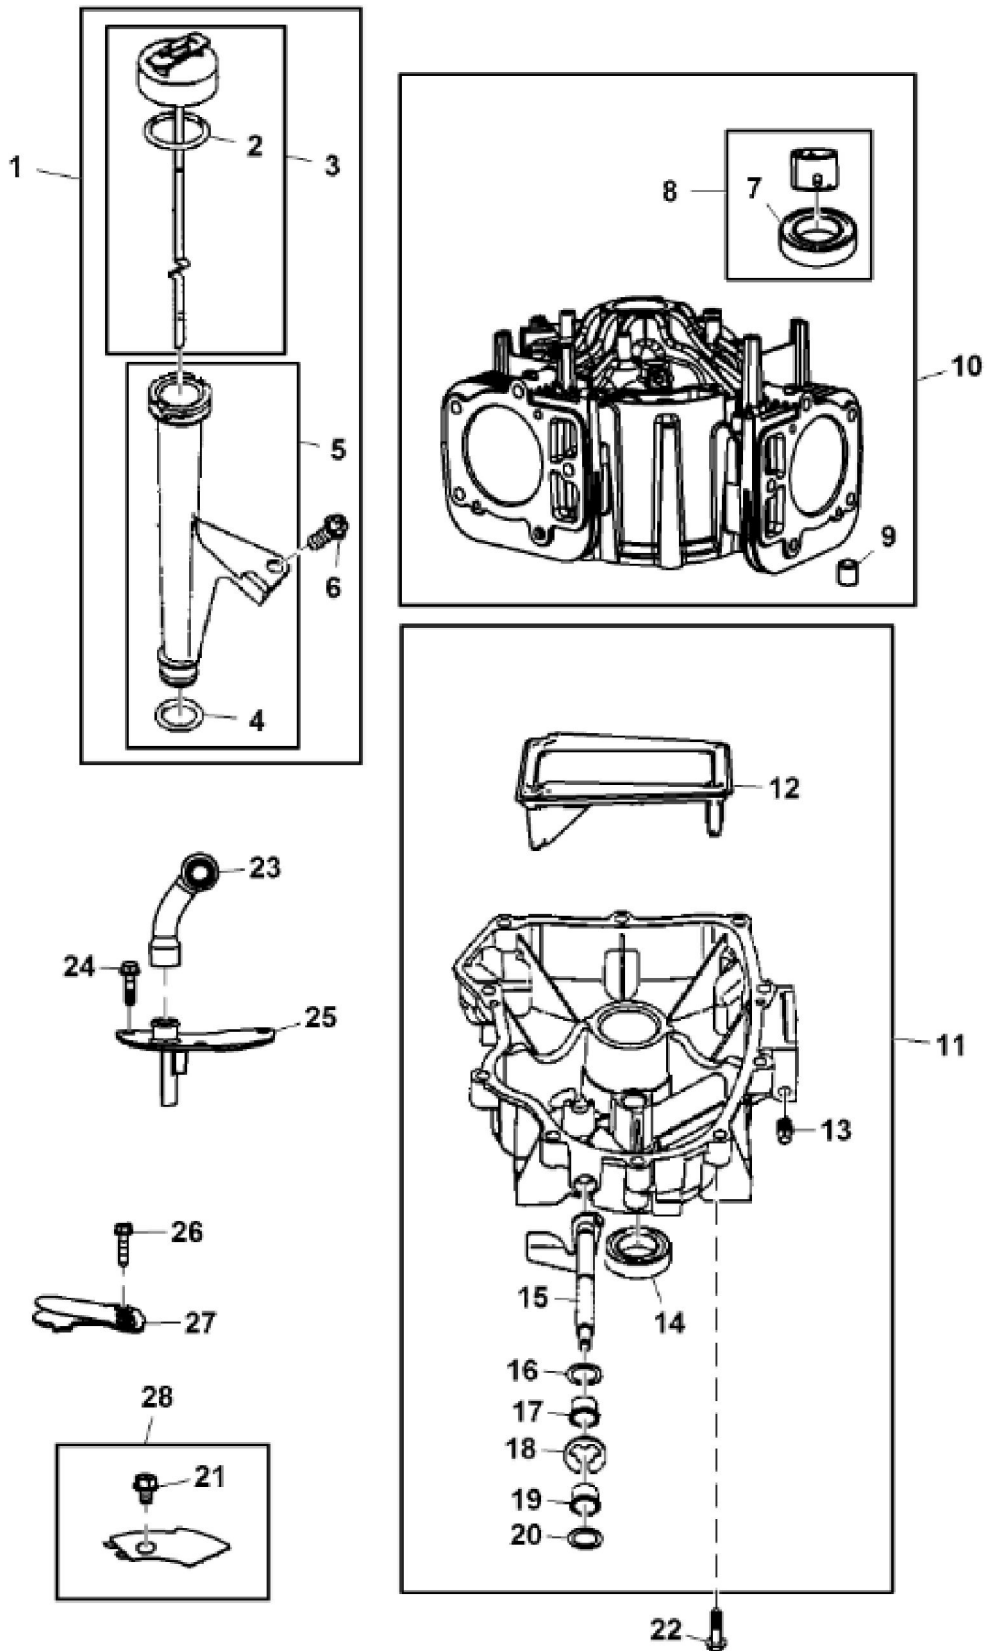

PU14298

KEY	PART NO.	PART NAME	QTY	REMARKS	
1	MIA13040	GASOLINE ENGINE	1	MARKED 44T977-0015-G1	
2	14H786	NUT	1	1/4"	
3	GX24210	SCREW	4		

KEY	PART NO.	PART NAME	QTY	REMARKS
1	UC11104	DIPSTICK	1	SUB FOR LG499602
2	LG691031	O-RING	1	
3	LG691036	DIPSTICK	1	
4	LG691032	SEAL	1	O-Ring (Tube, Oil Fill)
5	LG691037	OIL TUBE	1	
6	M153266	SCREW	1	Gear, Timing
7	LG391086S	SEAL	1	
8	MIA11778	BUSHING KIT	1	
9	LG690959	DOWEL PIN	6	
10	MIA13076	CYLINDER BLOCK	1	
11	MIA12035	RESERVOIR	1	
12	MIU12140	SCREEN	1	
13	15H638	PIPE PLUG	1	1/8"
14	MIU11958	SEAL	1	
15	LG691045	CRANK	1	
16	M142280	WASHER	1	Governor Crank
17	M142282	BUSHING	2	Governor Crank
18	M142286	RETAINER	2	
19	MIU12503	BUSHING	1	Governor Crank
20	MIU11284	SEAL	1	Governor Shaft
21	MIU14464	SCREW	1	
22	M142896	SCREW	10	Crankcase Cover, Sump
23	MIU14443	TUBE	1	
24	LG691108	SCREW	3	
25	MIU14444	COVER	1	Breather Passage
26	MIU14448	SCREW	1	Reed-Breather
27	MIU14445	VALVE	3	Reed-Breather
28	MIA13077	PLATE	1	Baffle

KEY	PART NO.	PART NAME	QTY	REMARKS	
1	MIA11459	CONNECTING ROD	2		
2	LG690976	SCREW	2		
3	LG222698S	SHAFT KEY	1	Flywheel	
4	MIA11457	CRANKSHAFT	1		
5	26H4	SHAFT KEY	1	1/8" X 3/8"	
6	LG690980	GEAR	1	Timing	
7	MIA11789	CAMSHAFT	1		
8	LG690977	TAPPET	4		
9	LG690975	LOCK	4		
10	MIA11458	PISTON PIN	2		
11	MIA11036	PISTON	2	Standard	
11	MIA11037	PISTON	2	0.020 inch, OS	
12	MIU11282	PISTON RING KIT	1	Standard	
12	MIU11283	PISTON RING KIT	1	0.020 inch, OS	