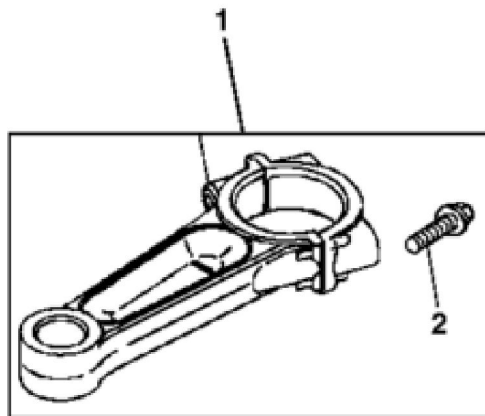

PU14298

KEY	PART NO.	PART NAME	QTY	REMARKS	
1	MIA13040	GASOLINE ENGINE	1	MARKED 44T977-0015-G1	
2	14H786	NUT	1	1/4"	
3	GX24210	SCREW	4		

KEY	PART NO.	PART NAME	QTY	REMARKS
1	UC11104	DIPSTICK	1	SUB FOR LG499602
2	LG691031	O-RING	1	
3	LG691036	DIPSTICK	1	
4	LG691032	SEAL	1	O-Ring (Tube, Oil Fill)
5	LG691037	OIL TUBE	1	
6	M153266	SCREW	1	Gear, Timing
7	LG391086S	SEAL	1	
8	MIA11778	BUSHING KIT	1	
9	LG690959	DOWEL PIN	6	
10	MIA13076	CYLINDER BLOCK	1	
11	MIA12035	RESERVOIR	1	
12	MIU12140	SCREEN	1	
13	15H638	PIPE PLUG	1	1/8"
14	MIU11958	SEAL	1	
15	LG691045	CRANK	1	
16	M142280	WASHER	1	Governor Crank
17	M142282	BUSHING	2	Governor Crank
18	M142286	RETAINER	2	
19	MIU12503	BUSHING	1	Governor Crank
20	MIU11284	SEAL	1	Governor Shaft
21	MIU14464	SCREW	1	
22	M142896	SCREW	10	Crankcase Cover, Sump
23	MIU14443	TUBE	1	
24	LG691108	SCREW	3	
25	MIU14444	COVER	1	Breather Passage
26	MIU14448	SCREW	1	Reed-Breather
27	MIU14445	VALVE	3	Reed-Breather
28	MIA13077	PLATE	1	Baffle

KEY	PART NO.	PART NAME	QTY	REMARKS	
1	MIA11459	CONNECTING ROD	2		
2	LG690976	SCREW	2		
3	LG222698S	SHAFT KEY	1	Flywheel	
4	MIA11457	CRANKSHAFT	1		
5	26H4	SHAFT KEY	1	1/8" X 3/8"	
6	LG690980	GEAR	1	Timing	
7	MIA11789	CAMSHAFT	1		
8	LG690977	TAPPET	4		
9	LG690975	LOCK	4		
10	MIA11458	PISTON PIN	2		
11	MIA11036	PISTON	2	Standard	
11	MIA11037	PISTON	2	0.020 inch, OS	
12	MIU11282	PISTON RING KIT	1	Standard	
12	MIU11283	PISTON RING KIT	1	0.020 inch, OS	