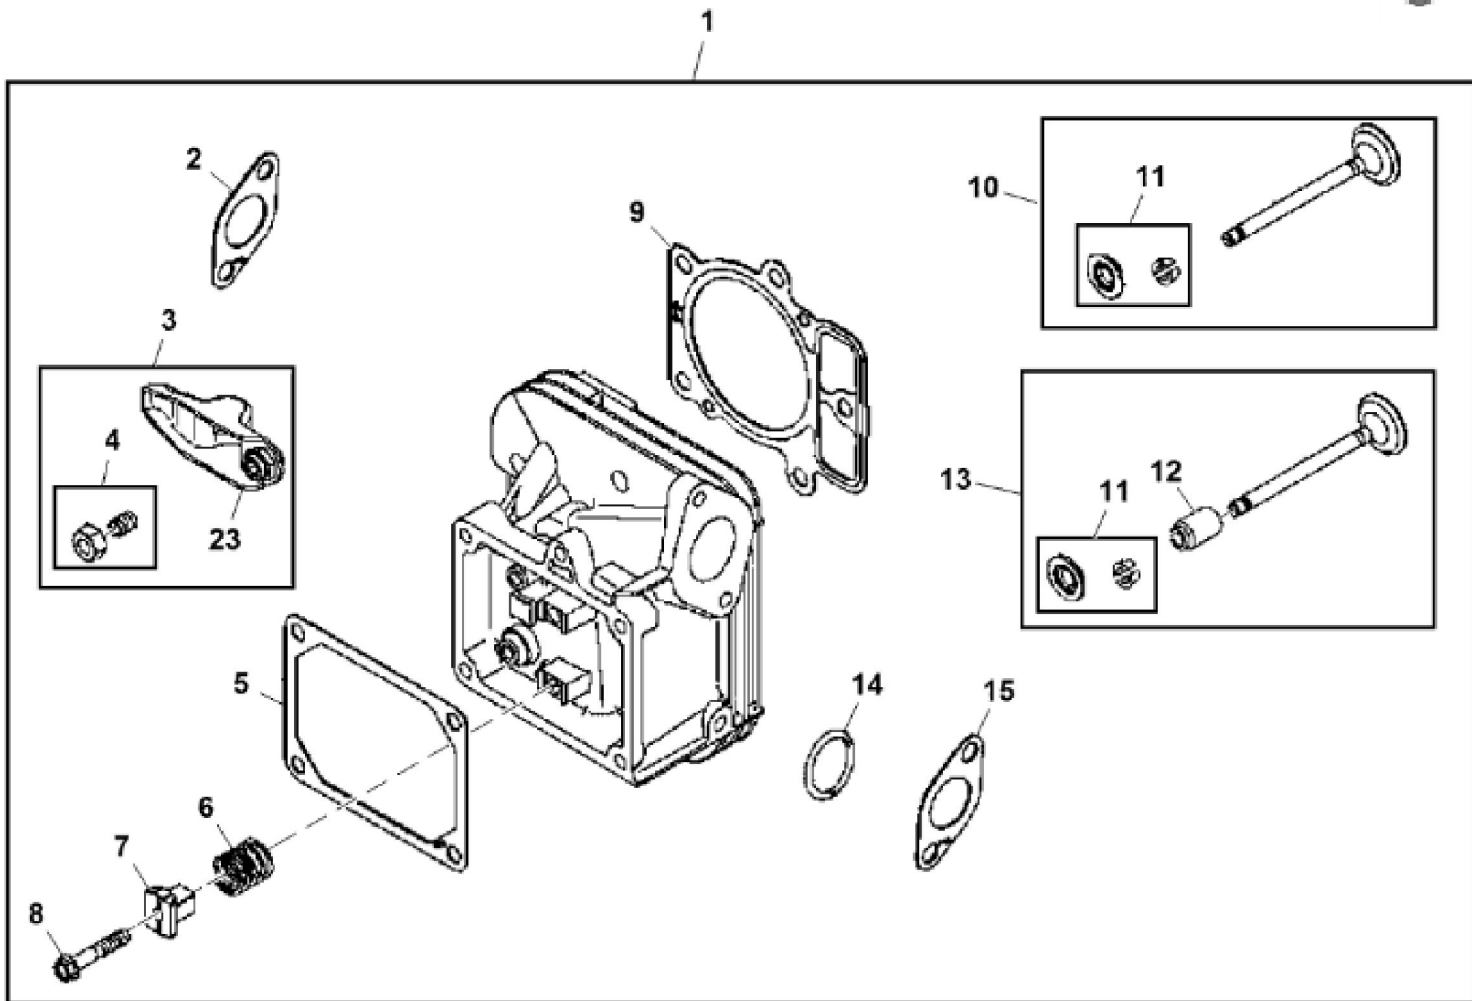

PU14298

KEY	PART NO.	PART NAME	QTY	REMARKS	
1	MIA13040	GASOLINE ENGINE	1	MARKED 44T977-0015-G1	
2	14H786	NUT	1	1/4"	
3	GX24210	SCREW	4		

KEY	PART NO.	PART NAME	QTY	REMARKS
1	UC11104	DIPSTICK	1	SUB FOR LG499602
2	LG691031	O-RING	1	
3	LG691036	DIPSTICK	1	
4	LG691032	SEAL	1	O-Ring (Tube, Oil Fill)
5	LG691037	OIL TUBE	1	
6	M153266	SCREW	1	Gear, Timing
7	LG391086S	SEAL	1	
8	MIA11778	BUSHING KIT	1	
9	LG690959	DOWEL PIN	6	
10	MIA13076	CYLINDER BLOCK	1	
11	MIA12035	RESERVOIR	1	
12	MIU12140	SCREEN	1	
13	15H638	PIPE PLUG	1	1/8"
14	MIU11958	SEAL	1	
15	LG691045	CRANK	1	
16	M142280	WASHER	1	Governor Crank
17	M142282	BUSHING	2	Governor Crank
18	M142286	RETAINER	2	
19	MIU12503	BUSHING	1	Governor Crank
20	MIU11284	SEAL	1	Governor Shaft
21	MIU14464	SCREW	1	
22	M142896	SCREW	10	Crankcase Cover, Sump
23	MIU14443	TUBE	1	
24	LG691108	SCREW	3	
25	MIU14444	COVER	1	Breather Passage
26	MIU14448	SCREW	1	Reed-Breather
27	MIU14445	VALVE	3	Reed-Breather
28	MIA13077	PLATE	1	Baffle

KEY	PART NO.	PART NAME	QTY	REMARKS	
1	MIA11459	CONNECTING ROD	2		
2	LG690976	SCREW	2		
3	LG222698S	SHAFT KEY	1	Flywheel	
4	MIA11457	CRANKSHAFT	1		
5	26H4	SHAFT KEY	1	1/8" X 3/8"	
6	LG690980	GEAR	1	Timing	
7	MIA11789	CAMSHAFT	1		
8	LG690977	TAPPET	4		
9	LG690975	LOCK	4		
10	MIA11458	PISTON PIN	2		
11	MIA11036	PISTON	2	Standard	
11	MIA11037	PISTON	2	0.020 inch, OS	
12	MIU11282	PISTON RING KIT	1	Standard	
12	MIU11283	PISTON RING KIT	1	0.020 inch, OS	