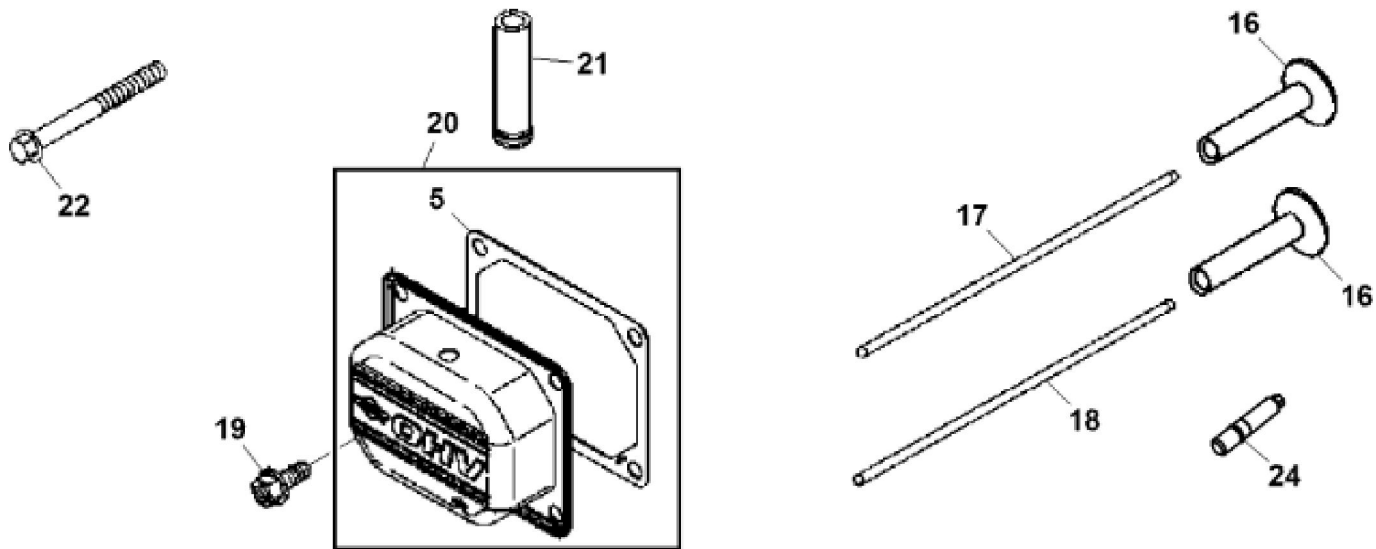

PU14298

KEY	PART NO.	PART NAME	QTY	REMARKS	
1	MIA13040	GASOLINE ENGINE	1	MARKED 44T977-0015-G1	
2	14H786	NUT	1	1/4"	
3	GX24210	SCREW	4		

KEY	PART NO.	PART NAME	QTY	REMARKS
1	UC11104	DIPSTICK	1	SUB FOR LG499602
2	LG691031	O-RING	1	
3	LG691036	DIPSTICK	1	
4	LG691032	SEAL	1	O-Ring (Tube, Oil Fill)
5	LG691037	OIL TUBE	1	
6	M153266	SCREW	1	Gear, Timing
7	LG391086S	SEAL	1	
8	MIA11778	BUSHING KIT	1	
9	LG690959	DOWEL PIN	6	
10	MIA13076	CYLINDER BLOCK	1	
11	MIA12035	RESERVOIR	1	
12	MIU12140	SCREEN	1	
13	15H638	PIPE PLUG	1	1/8"
14	MIU11958	SEAL	1	
15	LG691045	CRANK	1	
16	M142280	WASHER	1	Governor Crank
17	M142282	BUSHING	2	Governor Crank
18	M142286	RETAINER	2	
19	MIU12503	BUSHING	1	Governor Crank
20	MIU11284	SEAL	1	Governor Shaft
21	MIU14464	SCREW	1	
22	M142896	SCREW	10	Crankcase Cover, Sump
23	MIU14443	TUBE	1	
24	LG691108	SCREW	3	
25	MIU14444	COVER	1	Breather Passage
26	MIU14448	SCREW	1	Reed-Breather
27	MIU14445	VALVE	3	Reed-Breather
28	MIA13077	PLATE	1	Baffle

KEY	PART NO.	PART NAME	QTY	REMARKS	
1	MIA11459	CONNECTING ROD	2		
2	LG690976	SCREW	2		
3	LG222698S	SHAFT KEY	1	Flywheel	
4	MIA11457	CRANKSHAFT	1		
5	26H4	SHAFT KEY	1	1/8" X 3/8"	
6	LG690980	GEAR	1	Timing	
7	MIA11789	CAMSHAFT	1		
8	LG690977	TAPPET	4		
9	LG690975	LOCK	4		
10	MIA11458	PISTON PIN	2		
11	MIA11036	PISTON	2	Standard	
11	MIA11037	PISTON	2	0.020 inch, OS	
12	MIU11282	PISTON RING KIT	1	Standard	
12	MIU11283	PISTON RING KIT	1	0.020 inch, OS	