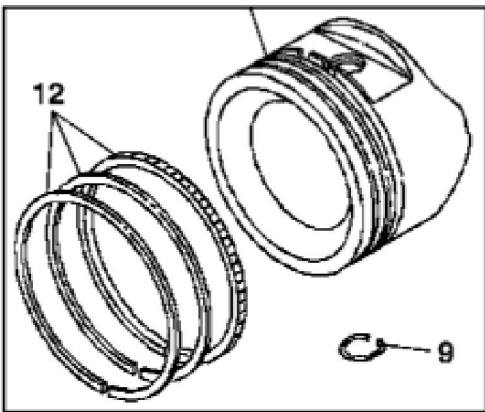

PU14298

KEY	PART NO.	PART NAME	QTY	REMARKS	
1	MIA13040	GASOLINE ENGINE	1	MARKED 44T977-0015-G1	
2	14H786	NUT	1	1/4"	
3	GX24210	SCREW	4		

KEY	PART NO.	PART NAME	QTY	REMARKS
1	UC11104	DIPSTICK	1	SUB FOR LG499602
2	LG691031	O-RING	1	
3	LG691036	DIPSTICK	1	
4	LG691032	SEAL	1	O-Ring (Tube, Oil Fill)
5	LG691037	OIL TUBE	1	
6	M153266	SCREW	1	Gear, Timing
7	LG391086S	SEAL	1	
8	MIA11778	BUSHING KIT	1	
9	LG690959	DOWEL PIN	6	
10	MIA13076	CYLINDER BLOCK	1	
11	MIA12035	RESERVOIR	1	
12	MIU12140	SCREEN	1	
13	15H638	PIPE PLUG	1	1/8"
14	MIU11958	SEAL	1	
15	LG691045	CRANK	1	
16	M142280	WASHER	1	Governor Crank
17	M142282	BUSHING	2	Governor Crank
18	M142286	RETAINER	2	
19	MIU12503	BUSHING	1	Governor Crank
20	MIU11284	SEAL	1	Governor Shaft
21	MIU14464	SCREW	1	
22	M142896	SCREW	10	Crankcase Cover, Sump
23	MIU14443	TUBE	1	
24	LG691108	SCREW	3	
25	MIU14444	COVER	1	Breather Passage
26	MIU14448	SCREW	1	Reed-Breather
27	MIU14445	VALVE	3	Reed-Breather
28	MIA13077	PLATE	1	Baffle

KEY	PART NO.	PART NAME	QTY	REMARKS	
1	MIA11459	CONNECTING ROD	2		
2	LG690976	SCREW	2		
3	LG222698S	SHAFT KEY	1	Flywheel	
4	MIA11457	CRANKSHAFT	1		
5	26H4	SHAFT KEY	1	1/8" X 3/8"	
6	LG690980	GEAR	1	Timing	
7	MIA11789	CAMSHAFT	1		
8	LG690977	TAPPET	4		
9	LG690975	LOCK	4		
10	MIA11458	PISTON PIN	2		
11	MIA11036	PISTON	2	Standard	
11	MIA11037	PISTON	2	0.020 inch, OS	
12	MIU11282	PISTON RING KIT	1	Standard	
12	MIU11283	PISTON RING KIT	1	0.020 inch, OS	