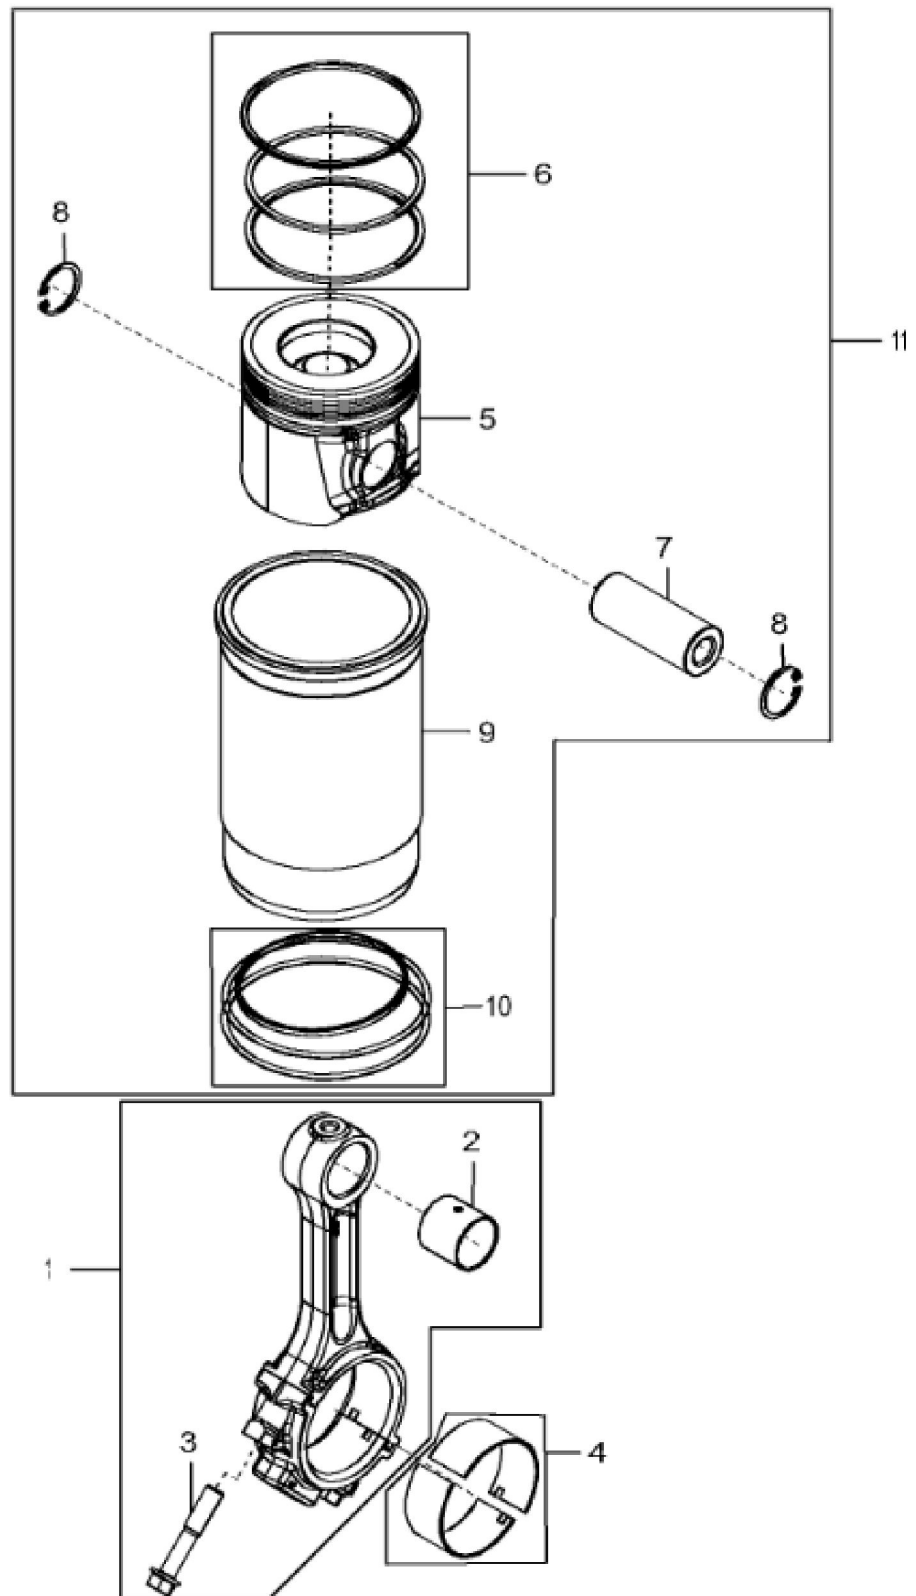

KEY	PART NO.	PART NAME	QTY	REMARKS
1	RE535328	CAMSHAFT	1	MARKED R502183
2	26H72	SHAFT KEY	1	1/8" X 5/8"
3	15H695	PIPE PLUG	1	3/8"
4	R54802	ORIFICE	3	
5	RE545964	PISTON-LINER KIT	3	
6	RE525162	O-RING KIT	3	
7	15H584	PIPE PLUG	1	1/2"
8	15H653	PIPE PLUG	1	1"
9	A120R	DOWEL PIN	4	
10	CYLINDER BLOCK	1	MARKED DZ103053; ORDER DZ105995
10	DZ105995	SHORT BLOCK ASSEMBLY	1	
11	R65215	BEARING CAP	3	
12	R79089	CAP	1	
13	T20168	WASHER	8	
14	R528387	CAP SCREW	8	
15	T23435	THREADED NIPPLE	1	
16	R119874	BUSHING	1	
17	19M8999	SCREW	2	M8 X 25
18	15H275	PIPE PLUG	1	1/4"
19	R26493	BUSHING	1	
20	R121043	VALVE	1	
21	R534150	PLATE	1	
22	R97185	O-RING	1	
23	T18891	PLUG	2	
24	RE507807	PIPE PLUG	1	
25	RE71255	PIPE PLUG	2	
26	B153R	DOWEL PIN	2	
27	R111137	SPRING	1	
28	D2361R	BALL	1	

4725_RE551570_PCD

KEY	PART NO.	PART NAME	QTY	REMARKS	
1	DZ10463	CRANKSHAFT	1		
2	26H72	SHAFT KEY	1	1/8" X 5/8"	
3	R538912	GEAR	1	MARKED R542963	
4	A120R	DOWEL PIN	1		
5	R516362	THRUST WASHER	3		
6	AT21140	BEARING	3		
7	RE57279	BEARING KIT	1		

John Deere > Turf And Utility >TRACTOR >5045D - TRACTOR >5045D Tractor (Mexico and Latin America Edition) >20 ENGINE 3029DPY74-DZ102716 >ST465220 - 4854 CONNECTING RODS AND PISTONS

KEY	PART NO.	PART NAME	QTY	REMARKS	
1	RE507799	CONNECTING ROD	3		
2	R504300	BUSHING	1		
3	R516517	SCREW	2		
4	RE27348	BEARING KIT	3	INCLUDES (2) R516361	
5	RE543121	PISTON	3		
6	RE521814	PISTON RING KIT	3		
7	R130145	PISTON PIN	3		
8	40M1856	SNAP RING	6		
9	R502260	CYLINDER LINER	1		
10	RE525162	O-RING KIT	3		
11	RE545964	PISTON-LINER KIT	3		