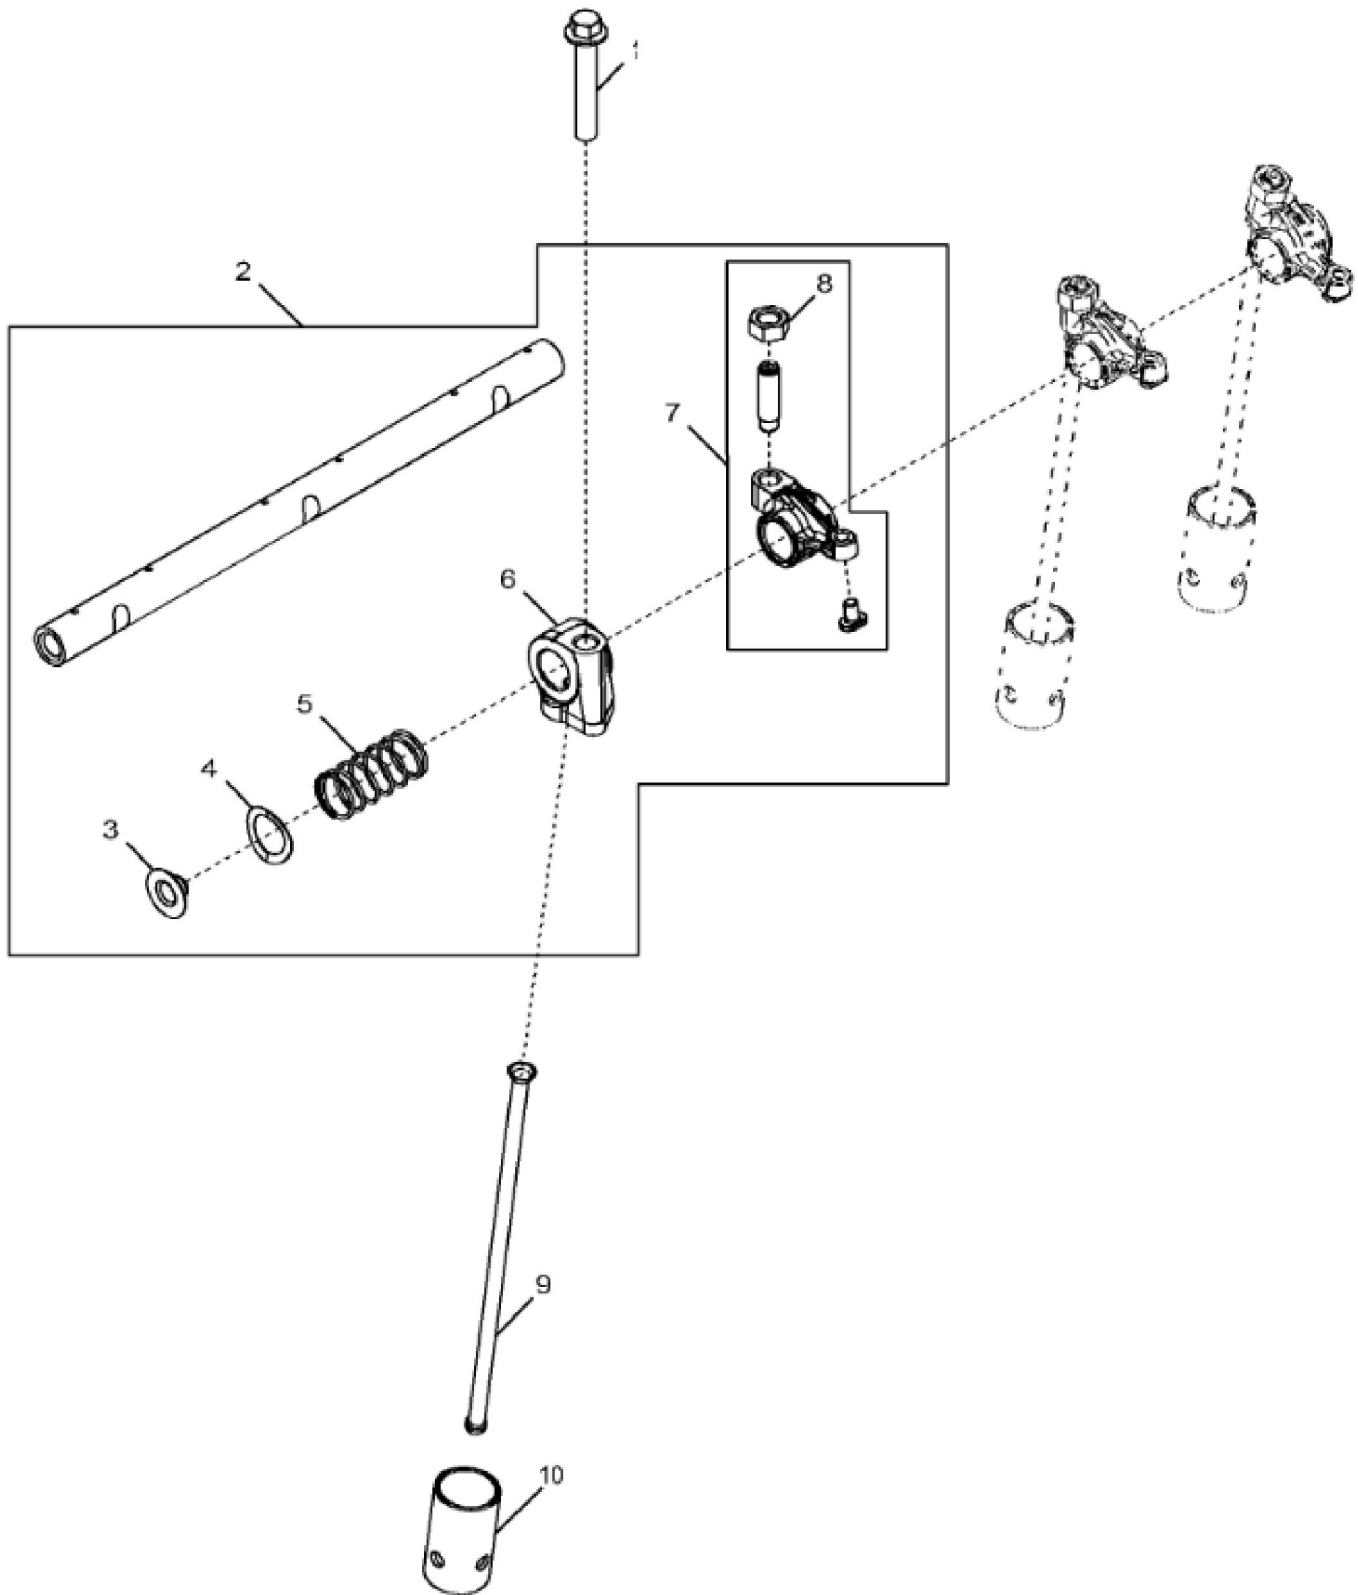

KEY	PART NO.	PART NAME	QTY	REMARKS
1	RE535328	CAMSHAFT	1	MARKED R502183
2	26H72	SHAFT KEY	1	1/8" X 5/8"
3	15H695	PIPE PLUG	1	3/8"
4	R54802	ORIFICE	3	
5	RE545964	PISTON-LINER KIT	3	
6	RE525162	O-RING KIT	3	
7	15H584	PIPE PLUG	1	1/2"
8	15H653	PIPE PLUG	1	1"
9	A120R	DOWEL PIN	4	
10	CYLINDER BLOCK	1	MARKED DZ103053; ORDER DZ105995
10	DZ105995	SHORT BLOCK ASSEMBLY	1	
11	R65215	BEARING CAP	3	
12	R79089	CAP	1	
13	T20168	WASHER	8	
14	R528387	CAP SCREW	8	
15	T23435	THREADED NIPPLE	1	
16	R119874	BUSHING	1	
17	19M8999	SCREW	2	M8 X 25
18	15H275	PIPE PLUG	1	1/4"
19	R26493	BUSHING	1	
20	R121043	VALVE	1	
21	R534150	PLATE	1	
22	R97185	O-RING	1	
23	T18891	PLUG	2	
24	RE507807	PIPE PLUG	1	
25	RE71255	PIPE PLUG	2	
26	B153R	DOWEL PIN	2	
27	R111137	SPRING	1	
28	D2361R	BALL	1	

4725_RE551570_PCD

KEY	PART NO.	PART NAME	QTY	REMARKS	
1	DZ10463	CRANKSHAFT	1		
2	26H72	SHAFT KEY	1	1/8" X 5/8"	
3	R538912	GEAR	1	MARKED R542963	
4	A120R	DOWEL PIN	1		
5	R516362	THRUST WASHER	3		
6	AT21140	BEARING	3		
7	RE57279	BEARING KIT	1		

John Deere > Turf And Utility >TRACTOR >5045D - TRACTOR >5045D Tractor (Mexico and Latin America Edition) >20 ENGINE 3029DPY74-DZ102716 >ST465220 - 4854 CONNECTING RODS AND PISTONS

KEY	PART NO.	PART NAME	QTY	REMARKS	
1	RE507799	CONNECTING ROD	3		
2	R504300	BUSHING	1		
3	R516517	SCREW	2		
4	RE27348	BEARING KIT	3	INCLUDES (2) R516361	
5	RE543121	PISTON	3		
6	RE521814	PISTON RING KIT	3		
7	R130145	PISTON PIN	3		
8	40M1856	SNAP RING	6		
9	R502260	CYLINDER LINER	1		
10	RE525162	O-RING KIT	3		
11	RE545964	PISTON-LINER KIT	3		