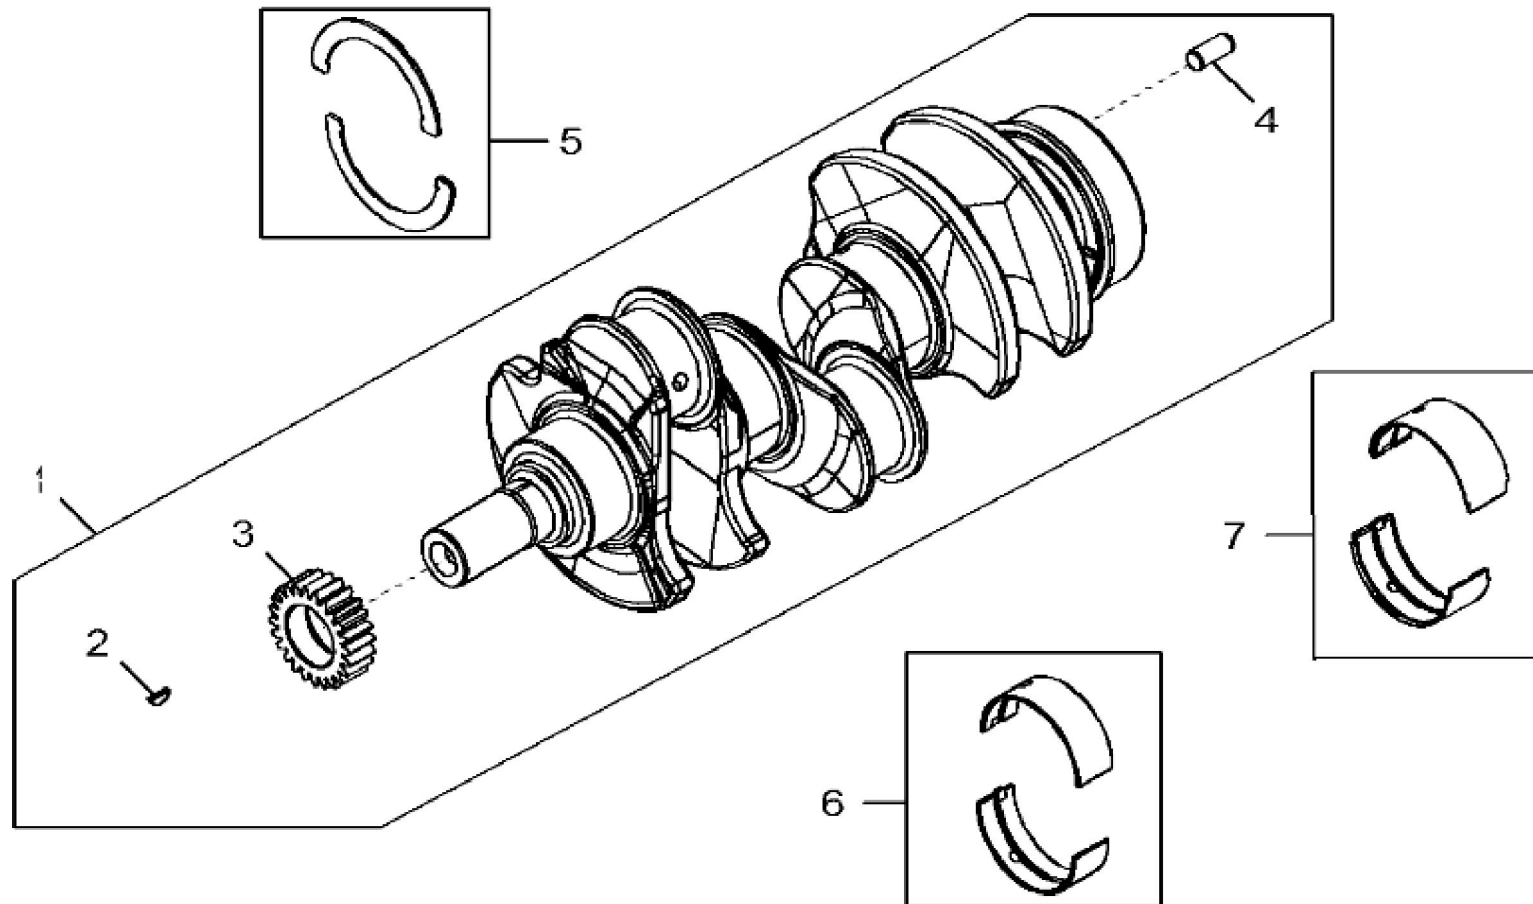

KEY	PART NO.	PART NAME	QTY	REMARKS
1	RE535328	CAMSHAFT	1	MARKED R502183
2	26H72	SHAFT KEY	1	1/8" X 5/8"
3	15H695	PIPE PLUG	1	3/8"
4	R54802	ORIFICE	3	
5	RE545964	PISTON-LINER KIT	3	
6	RE525162	O-RING KIT	3	
7	15H584	PIPE PLUG	1	1/2"
8	15H653	PIPE PLUG	1	1"
9	A120R	DOWEL PIN	4	
10	CYLINDER BLOCK	1	MARKED DZ103053; ORDER DZ105995
10	DZ105995	SHORT BLOCK ASSEMBLY	1	
11	R65215	BEARING CAP	3	
12	R79089	CAP	1	
13	T20168	WASHER	8	
14	R528387	CAP SCREW	8	
15	T23435	THREADED NIPPLE	1	
16	R119874	BUSHING	1	
17	19M8999	SCREW	2	M8 X 25
18	15H275	PIPE PLUG	1	1/4"
19	R26493	BUSHING	1	
20	R121043	VALVE	1	
21	R534150	PLATE	1	
22	R97185	O-RING	1	
23	T18891	PLUG	2	
24	RE507807	PIPE PLUG	1	
25	RE71255	PIPE PLUG	2	
26	B153R	DOWEL PIN	2	
27	R111137	SPRING	1	
28	D2361R	BALL	1	

4725_RE551570_PCD

KEY	PART NO.	PART NAME	QTY	REMARKS	
1	DZ10463	CRANKSHAFT	1		
2	26H72	SHAFT KEY	1	1/8" X 5/8"	
3	R538912	GEAR	1	MARKED R542963	
4	A120R	DOWEL PIN	1		
5	R516362	THRUST WASHER	3		
6	AT21140	BEARING	3		
7	RE57279	BEARING KIT	1		

John Deere > Turf And Utility >TRACTOR >5045D - TRACTOR >5045D Tractor (Mexico and Latin America Edition) >20 ENGINE 3029DPY74-DZ102716 >ST465220 - 4854 CONNECTING RODS AND PISTONS

KEY	PART NO.	PART NAME	QTY	REMARKS	
1	RE507799	CONNECTING ROD	3		
2	R504300	BUSHING	1		
3	R516517	SCREW	2		
4	RE27348	BEARING KIT	3	INCLUDES (2) R516361	
5	RE543121	PISTON	3		
6	RE521814	PISTON RING KIT	3		
7	R130145	PISTON PIN	3		
8	40M1856	SNAP RING	6		
9	R502260	CYLINDER LINER	1		
10	RE525162	O-RING KIT	3		
11	RE545964	PISTON-LINER KIT	3		