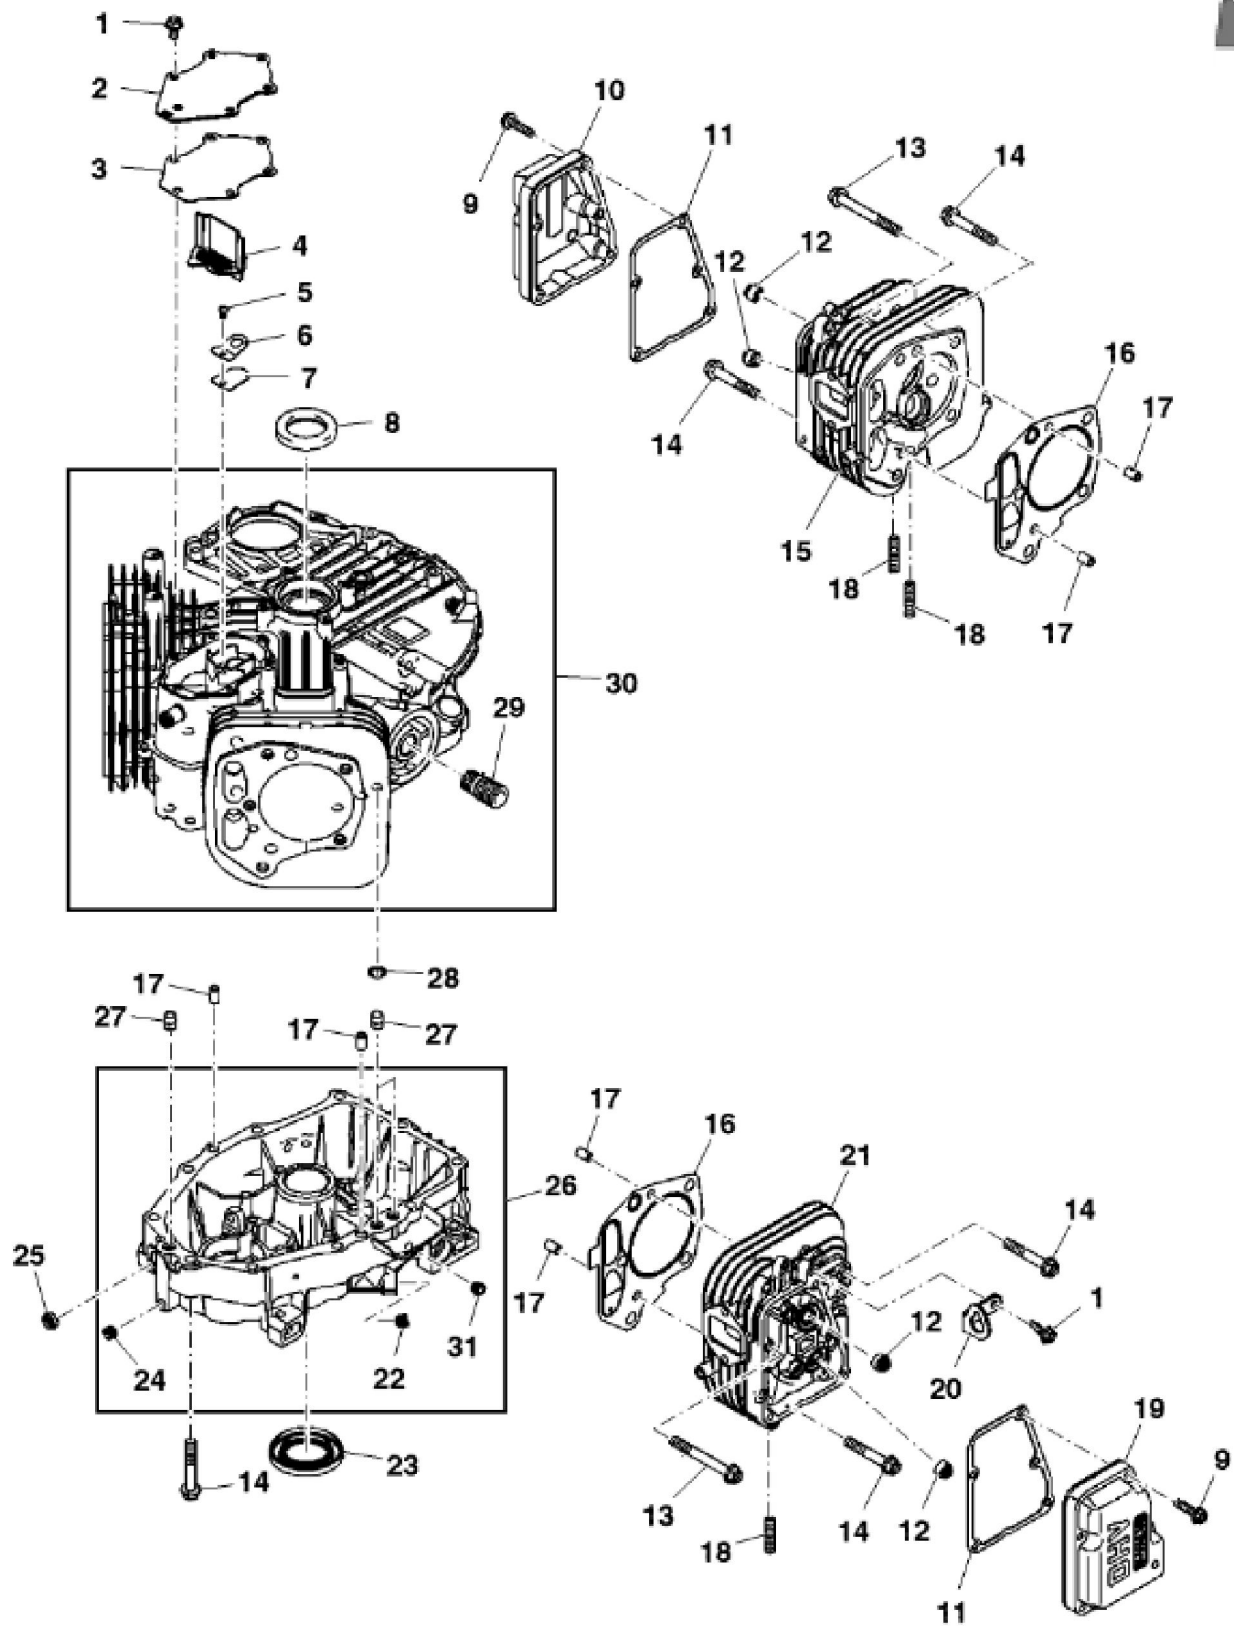

PU20812

KEY	PART NO.	PART NAME	QTY	REMARKS
1	H77698	TIE BAND	1	
2	M155077	CLAMP	1	
3	GX24210	SCREW	4	9.525 X 29.580 mm (3/8" X 1.165")
4	MIA12531	GASOLINE ENGINE	1	MARKED FS600V-BS21R; Kawasaki
5	N309660	LOCK NUT	1	6.350 mm (1/4")
6	19M7865	SCREW	3	M8 X 16
7	M161292	GUARD	1	Fuel Line
8	AM140333	ACCELERATOR	1	Throttle Assembly
9	AM147573	CLAMP	1	Assembly, Double Tube
10	37M7510	SCREW	4	M6 X 16
11	M136651	GASKET	2	

GU21327A02

John Deere > Turf And Utility >TRACTOR, LAWN AND GARDEN >X354 - TRACTOR, LAWN AND GARDEN >X354 Lawn and Garden Tractor >20 ENGINE, FS600V-BS21R MM18192 >ST853446 - CYLINDER HEAD / CRANKCASE

KEY	PART NO.	PART NAME	QTY	REMARKS
1	MIU11325	BOLT	7	
2	MIU12397	COVER	1	Breather
3	MIU12395	GASKET	1	Breather
4	MIU12398	PIPE	1	Breather
5	21M7244	SCREW	3	M4 X 8
6	MIU13821	PLATE	1	
7	MIU11769	VALVE	1	Breather
8	M149281	SEAL	1	
9	19M7863	SCREW	10	M6 X 25
10	MIU13778	CASE	1	Rocker No. 1
11	MIU12394	GASKET	2	Rocker Case
12	M138389	SEAL	4	
13	19M7803	SCREW	6	M8 X 70
14	19M8319	SCREW	14	M8 X 50
15	MIU12516	CYLINDER HEAD	1	No. 1
16	MIU12515	GASKET	2	Head
17	M74252	PIN	6	
18	MIU12726	STUD	4	
19	MIU14499	COVER	1	Rocker
20	MIU13780	HOOK	1	Lift
21	MIU12517	CYLINDER HEAD	1	No. 2
22	MIU14001	PLUG	1	
23	MIU12400	SEAL	1	
24	MIU12401	PLUG	1	
25	M151774	SEAL	1	
26	MIA12753	CRANKCASE	1	Cover
27	MIU14507	PIPE	3	
28	M76104	O-RING	2	
29	MIU13767	ADAPTER FITTING	1	
30	MIA12356	CRANKCASE	1	Component
31	M123645	DRAIN PLUG	1	

John Deere > Turf And Utility >TRACTOR, LAWN AND GARDEN >X354 - TRACTOR, LAWN AND GARDEN >X354 Lawn and Garden Tractor >20 ENGINE, FS600V-BS21R MM18192 >ST853445 - PISTON / CRANKSHAFT

KEY	PART NO.	PART NAME	QTY	REMARKS	
1	MIU12518	PISTON	2		
1	MIU12523	PISTON	1	0.50 mm	
2	M138397	PISTON PIN	2		
3	MIU12521	PISTON RING KIT	2		
3	MIU12522	PISTON RING	1	0.50 mm	
4	MIU14401	CRANKSHAFT	1		
5	MIA11690	CONNECTING ROD	2		
6	M138398	SNAP RING	4		
7	M146763	BOLT	4	Connecting Rod	