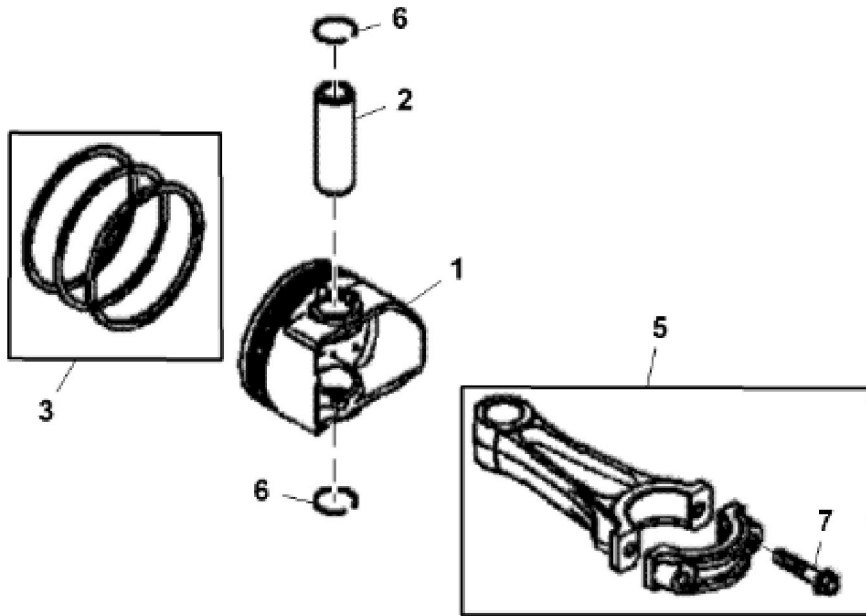

PU20812

KEY	PART NO.	PART NAME	QTY	REMARKS
1	H77698	TIE BAND	1	
2	M155077	CLAMP	1	
3	GX24210	SCREW	4	9.525 X 29.580 mm (3/8" X 1.165")
4	MIA12531	GASOLINE ENGINE	1	MARKED FS600V-BS21R; Kawasaki
5	N309660	LOCK NUT	1	6.350 mm (1/4")
6	19M7865	SCREW	3	M8 X 16
7	M161292	GUARD	1	Fuel Line
8	AM140333	ACCELERATOR	1	Throttle Assembly
9	AM147573	CLAMP	1	Assembly, Double Tube
10	37M7510	SCREW	4	M6 X 16
11	M136651	GASKET	2	

John Deere > Turf And Utility >TRACTOR, LAWN AND GARDEN >X354 - TRACTOR, LAWN AND GARDEN >X354 Lawn and Garden Tractor >20 ENGINE, FS600V-BS21R MM18192 >ST853445 - PISTON / CRANKSHAFT

KEY	PART NO.	PART NAME	QTY	REMARKS	
1	MIU12518	PISTON	2		
1	MIU12523	PISTON	1	0.50 mm	
2	M138397	PISTON PIN	2		
3	MIU12521	PISTON RING KIT	2		
3	MIU12522	PISTON RING	1	0.50 mm	
4	MIU14401	CRANKSHAFT	1		
5	MIA11690	CONNECTING ROD	2		
6	M138398	SNAP RING	4		
7	M146763	BOLT	4	Connecting Rod	

John Deere > Turf And Utility >TRACTOR, LAWN AND GARDEN >X354 - TRACTOR, LAWN AND GARDEN >X354 Lawn and Garden Tractor >20 ENGINE, FS600V-BS21R MM18192 >ST853444 - CAMSHAFT / VALVES

KEY	PART NO.	PART NAME	QTY	REMARKS
1	MIU14434	ROCKER ARM	4	
2	MIU11795	BOLT	4	
3	M147320	WASHER	4	
4	MIU11744	BOLT	4	
5	MIU11783	BRACKET	4	
6	14M7272	NUT	4	M6
7	M118845	RETAINER	8	
8	M138401	RETAINER	4	Valve Spring
9	M140241	SPRING	4	Engine Valve
10	MIU12525	INTAKE VALVE	2	
11	MIU12527	PUSH ROD	4	
12	M138403	TAPPET	4	
13	MIU12526	EXHAUST VALVE	2	
14	M138413	EXTENSION SPRING	1	
15	MIA11691	CAMSHAFT	1	
16	M140240	PLATE	1	
17	MIU12411	GUIDE	1	Governor
18	MIU10971	BALL	6	
19	MIU14000	SNAP RING	3	
20	M146880	PLATE	1	
21	MIU13044	SLEEVE	1	
22	M146882	WASHER	1	
23	MIU12413	WASHER	1	
24	MIU13989	SLEEVE	4	