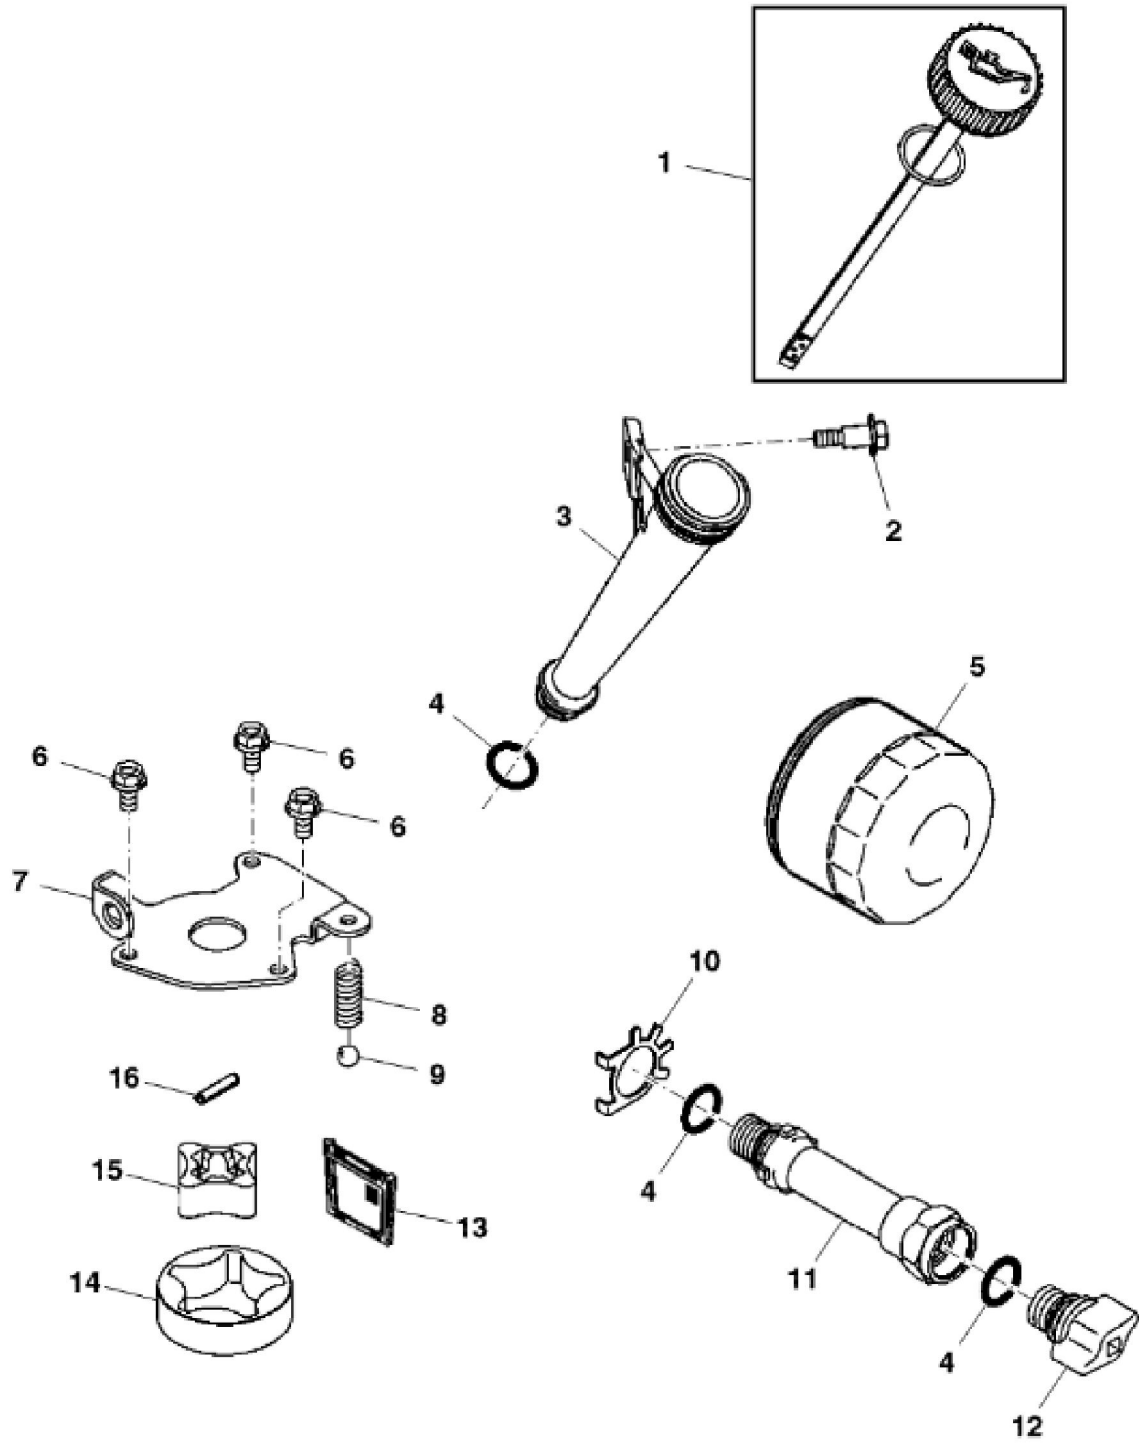

PU20812

KEY	PART NO.	PART NAME	QTY	REMARKS
1	H77698	TIE BAND	1	
2	M155077	CLAMP	1	
3	GX24210	SCREW	4	9.525 X 29.580 mm (3/8" X 1.165")
4	MIA12531	GASOLINE ENGINE	1	MARKED FS600V-BS21R; Kawasaki
5	N309660	LOCK NUT	1	6.350 mm (1/4")
6	19M7865	SCREW	3	M8 X 16
7	M161292	GUARD	1	Fuel Line
8	AM140333	ACCELERATOR	1	Throttle Assembly
9	AM147573	CLAMP	1	Assembly, Double Tube
10	37M7510	SCREW	4	M6 X 16
11	M136651	GASKET	2	

John Deere > Turf And Utility >TRACTOR, LAWN AND GARDEN >X354 - TRACTOR, LAWN AND GARDEN >X354 Lawn and Garden Tractor >20 ENGINE, FS600V-BS21R MM18192 >ST853445 - PISTON / CRANKSHAFT

KEY	PART NO.	PART NAME	QTY	REMARKS	
1	MIU12518	PISTON	2		
1	MIU12523	PISTON	1	0.50 mm	
2	M138397	PISTON PIN	2		
3	MIU12521	PISTON RING KIT	2		
3	MIU12522	PISTON RING	1	0.50 mm	
4	MIU14401	CRANKSHAFT	1		
5	MIA11690	CONNECTING ROD	2		
6	M138398	SNAP RING	4		
7	M146763	BOLT	4	Connecting Rod	

John Deere > Turf And Utility >TRACTOR, LAWN AND GARDEN >X354 - TRACTOR, LAWN AND GARDEN >X354 Lawn and Garden Tractor >20 ENGINE, FS600V-BS21R MM18192 >ST853444 - CAMSHAFT / VALVES

KEY	PART NO.	PART NAME	QTY	REMARKS
1	MIU14434	ROCKER ARM	4	
2	MIU11795	BOLT	4	
3	M147320	WASHER	4	
4	MIU11744	BOLT	4	
5	MIU11783	BRACKET	4	
6	14M7272	NUT	4	M6
7	M118845	RETAINER	8	
8	M138401	RETAINER	4	Valve Spring
9	M140241	SPRING	4	Engine Valve
10	MIU12525	INTAKE VALVE	2	
11	MIU12527	PUSH ROD	4	
12	M138403	TAPPET	4	
13	MIU12526	EXHAUST VALVE	2	
14	M138413	EXTENSION SPRING	1	
15	MIA11691	CAMSHAFT	1	
16	M140240	PLATE	1	
17	MIU12411	GUIDE	1	Governor
18	MIU10971	BALL	6	
19	MIU14000	SNAP RING	3	
20	M146880	PLATE	1	
21	MIU13044	SLEEVE	1	
22	M146882	WASHER	1	
23	MIU12413	WASHER	1	
24	MIU13989	SLEEVE	4	