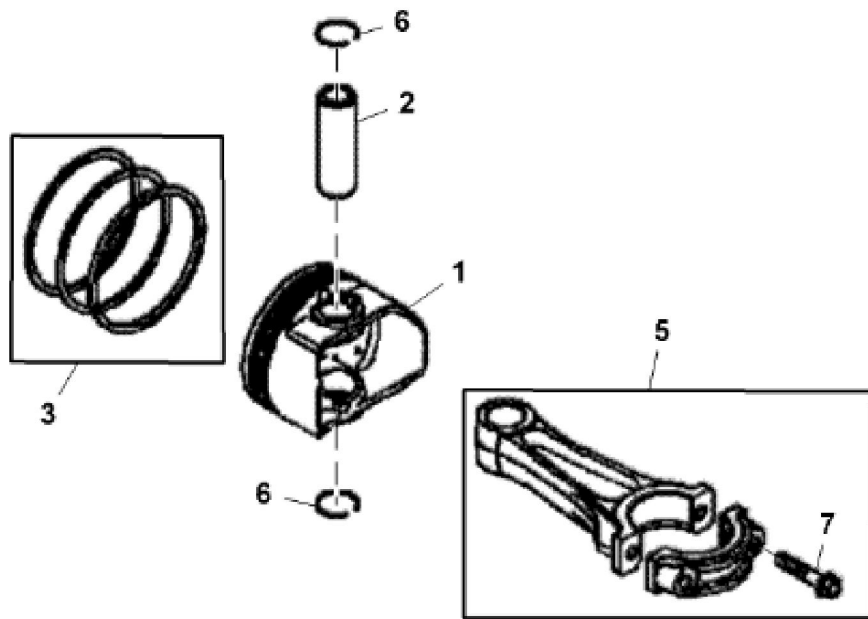

PU20812

KEY	PART NO.	PART NAME	QTY	REMARKS
1	H77698	TIE BAND	1	
2	M155077	CLAMP	1	
3	GX24210	SCREW	4	9.525 X 29.580 mm (3/8" X 1.165")
4	MIA12531	GASOLINE ENGINE	1	MARKED FS600V-BS21R; Kawasaki
5	N309660	LOCK NUT	1	6.350 mm (1/4")
6	19M7865	SCREW	3	M8 X 16
7	M161292	GUARD	1	Fuel Line
8	AM140333	ACCELERATOR	1	Throttle Assembly
9	AM147573	CLAMP	1	Assembly, Double Tube
10	37M7510	SCREW	4	M6 X 16
11	M136651	GASKET	2	

John Deere > Turf And Utility >TRACTOR, LAWN AND GARDEN >X370 - TRACTOR, LAWN AND GARDEN >X370 Lawn and Garden Tractor >20 ENGINE, FS600V-BS21R MM18192 >ST853445 - PISTON / CRANKSHAFT

KEY	PART NO.	PART NAME	QTY	REMARKS	
1	MIU12518	PISTON	2		
1	MIU12523	PISTON	1	0.50 mm	
2	M138397	PISTON PIN	2		
3	MIU12521	PISTON RING KIT	2		
3	MIU12522	PISTON RING	1	0.50 mm	
4	MIU14401	CRANKSHAFT	1		
5	MIA11690	CONNECTING ROD	2		
6	M138398	SNAP RING	4		
7	M146763	BOLT	4	Connecting Rod	

John Deere > Turf And Utility >TRACTOR, LAWN AND GARDEN >X370 - TRACTOR, LAWN AND GARDEN >X370 Lawn and Garden Tractor >20 ENGINE, FS600V-BS21R MM18192 >ST853444 - CAMSHAFT / VALVES

KEY	PART NO.	PART NAME	QTY	REMARKS
1	MIU14434	ROCKER ARM	4	
2	MIU11795	BOLT	4	
3	M147320	WASHER	4	
4	MIU11744	BOLT	4	
5	MIU11783	BRACKET	4	
6	14M7272	NUT	4	M6
7	M118845	RETAINER	8	
8	M138401	RETAINER	4	Valve Spring
9	M140241	SPRING	4	Engine Valve
10	MIU12525	INTAKE VALVE	2	
11	MIU12527	PUSH ROD	4	
12	M138403	TAPPET	4	
13	MIU12526	EXHAUST VALVE	2	
14	M138413	EXTENSION SPRING	1	
15	MIA11691	CAMSHAFT	1	
16	M140240	PLATE	1	
17	MIU12411	GUIDE	1	Governor
18	MIU10971	BALL	6	
19	MIU14000	SNAP RING	3	
20	M146880	PLATE	1	
21	MIU13044	SLEEVE	1	
22	M146882	WASHER	1	
23	MIU12413	WASHER	1	
24	MIU13989	SLEEVE	4	