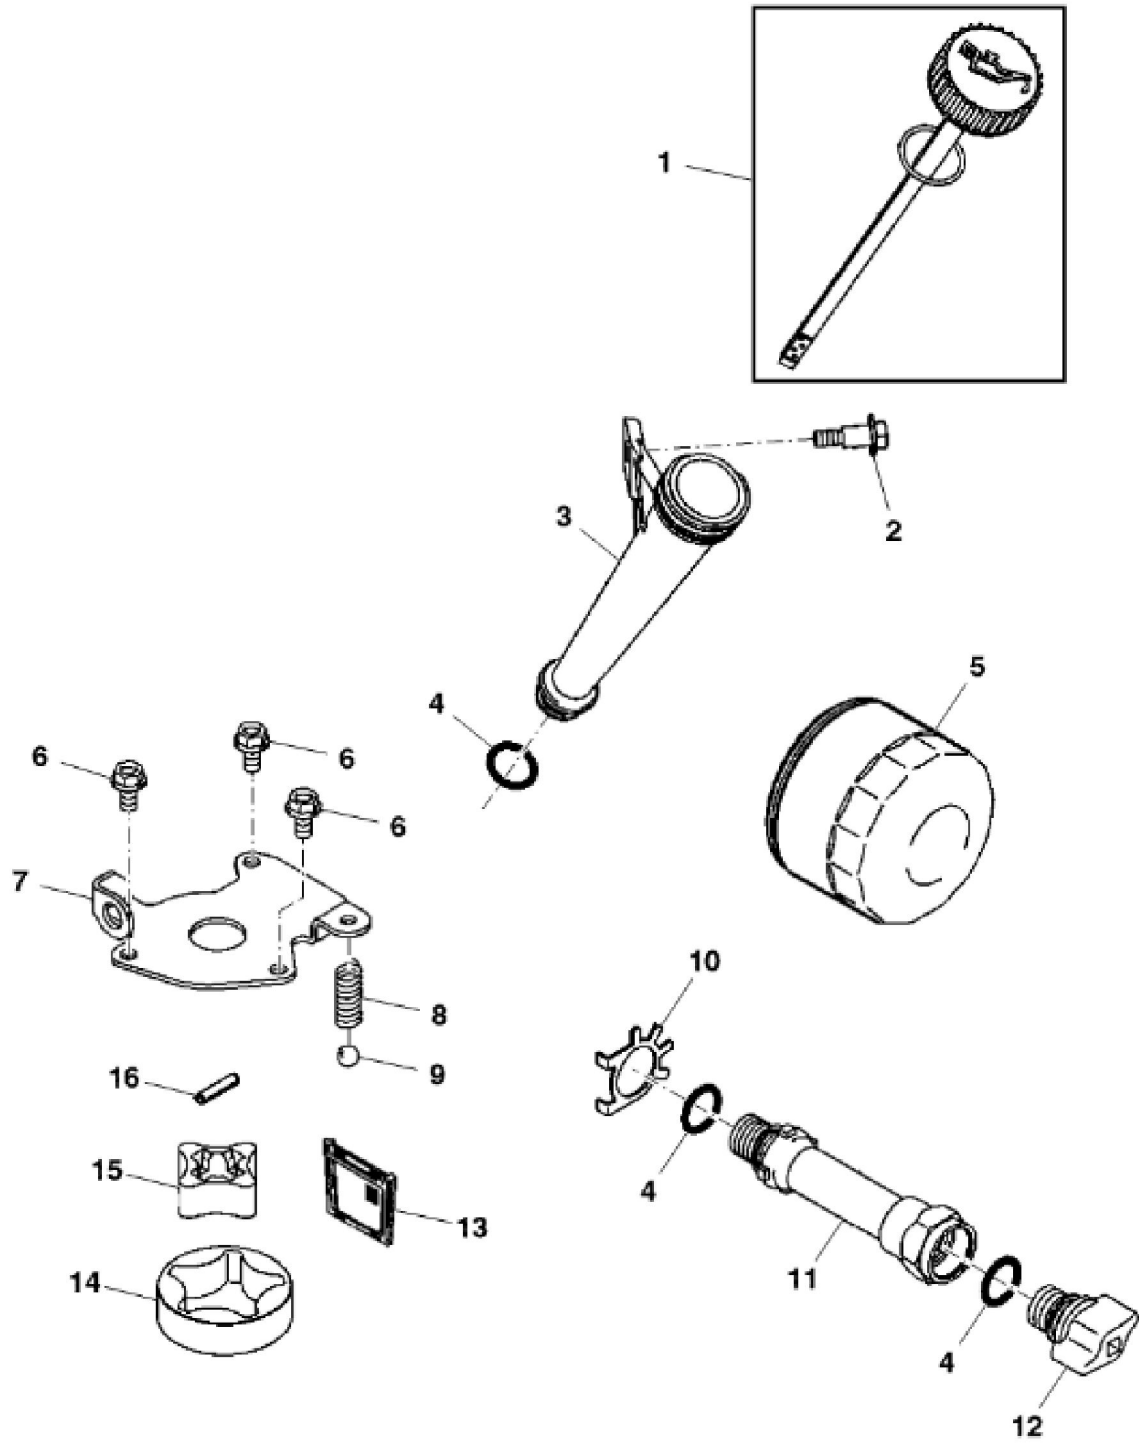

PU20812

KEY	PART NO.	PART NAME	QTY	REMARKS
1	H77698	TIE BAND	1	
2	M155077	CLAMP	1	
3	GX24210	SCREW	4	9.525 X 29.580 mm (3/8" X 1.165")
4	MIA12531	GASOLINE ENGINE	1	MARKED FS600V-BS21R; Kawasaki
5	N309660	LOCK NUT	1	6.350 mm (1/4")
6	19M7865	SCREW	3	M8 X 16
7	M161292	GUARD	1	Fuel Line
8	AM140333	ACCELERATOR	1	Throttle Assembly
9	AM147573	CLAMP	1	Assembly, Double Tube
10	37M7510	SCREW	4	M6 X 16
11	M136651	GASKET	2	

John Deere > Turf And Utility >TRACTOR, LAWN AND GARDEN >X370 - TRACTOR, LAWN AND GARDEN >X370 Lawn and Garden Tractor >20 ENGINE, FS600V-BS21R MM18192 >ST853445 - PISTON / CRANKSHAFT

KEY	PART NO.	PART NAME	QTY	REMARKS	
1	MIU12518	PISTON	2		
1	MIU12523	PISTON	1	0.50 mm	
2	M138397	PISTON PIN	2		
3	MIU12521	PISTON RING KIT	2		
3	MIU12522	PISTON RING	1	0.50 mm	
4	MIU14401	CRANKSHAFT	1		
5	MIA11690	CONNECTING ROD	2		
6	M138398	SNAP RING	4		
7	M146763	BOLT	4	Connecting Rod	

John Deere > Turf And Utility >TRACTOR, LAWN AND GARDEN >X370 - TRACTOR, LAWN AND GARDEN >X370 Lawn and Garden Tractor >20 ENGINE, FS600V-BS21R MM18192 >ST853444 - CAMSHAFT / VALVES

KEY	PART NO.	PART NAME	QTY	REMARKS
1	MIU14434	ROCKER ARM	4	
2	MIU11795	BOLT	4	
3	M147320	WASHER	4	
4	MIU11744	BOLT	4	
5	MIU11783	BRACKET	4	
6	14M7272	NUT	4	M6
7	M118845	RETAINER	8	
8	M138401	RETAINER	4	Valve Spring
9	M140241	SPRING	4	Engine Valve
10	MIU12525	INTAKE VALVE	2	
11	MIU12527	PUSH ROD	4	
12	M138403	TAPPET	4	
13	MIU12526	EXHAUST VALVE	2	
14	M138413	EXTENSION SPRING	1	
15	MIA11691	CAMSHAFT	1	
16	M140240	PLATE	1	
17	MIU12411	GUIDE	1	Governor
18	MIU10971	BALL	6	
19	MIU14000	SNAP RING	3	
20	M146880	PLATE	1	
21	MIU13044	SLEEVE	1	
22	M146882	WASHER	1	
23	MIU12413	WASHER	1	
24	MIU13989	SLEEVE	4	