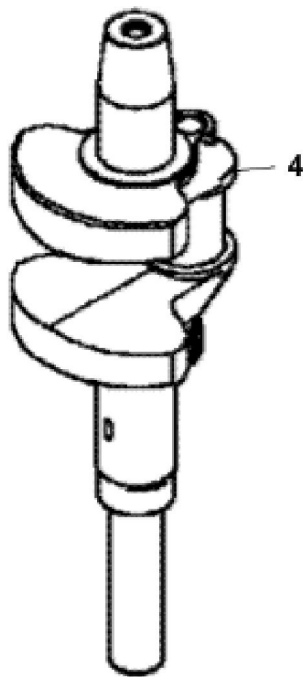

PU20812

KEY	PART NO.	PART NAME	QTY	REMARKS
1	H77698	TIE BAND	1	
2	M155077	CLAMP	1	
3	GX24210	SCREW	4	9.525 X 29.580 mm (3/8" X 1.165")
4	MIA12531	GASOLINE ENGINE	1	MARKED FS600V-BS21R; Kawasaki
5	N309660	LOCK NUT	1	6.350 mm (1/4")
6	19M7865	SCREW	3	M8 X 16
7	M161292	GUARD	1	Fuel Line
8	AM140333	ACCELERATOR	1	Throttle Assembly
9	AM147573	CLAMP	1	Assembly, Double Tube
10	37M7510	SCREW	4	M6 X 16
11	M136651	GASKET	2	

GU21327A02

John Deere > Turf And Utility >TRACTOR, LAWN AND GARDEN >X370 - TRACTOR, LAWN AND GARDEN >X370 Lawn and Garden Tractor >20 ENGINE, FS600V-BS21R MM18192 >ST853446 - CYLINDER HEAD / CRANKCASE

KEY	PART NO.	PART NAME	QTY	REMARKS
1	MIU11325	BOLT	7	
2	MIU12397	COVER	1	Breather
3	MIU12395	GASKET	1	Breather
4	MIU12398	PIPE	1	Breather
5	21M7244	SCREW	3	M4 X 8
6	MIU13821	PLATE	1	
7	MIU11769	VALVE	1	Breather
8	M149281	SEAL	1	
9	19M7863	SCREW	10	M6 X 25
10	MIU13778	CASE	1	Rocker No. 1
11	MIU12394	GASKET	2	Rocker Case
12	M138389	SEAL	4	
13	19M7803	SCREW	6	M8 X 70
14	19M8319	SCREW	14	M8 X 50
15	MIU12516	CYLINDER HEAD	1	No. 1
16	MIU12515	GASKET	2	Head
17	M74252	PIN	6	
18	MIU12726	STUD	4	
19	MIU14499	COVER	1	Rocker
20	MIU13780	HOOK	1	Lift
21	MIU12517	CYLINDER HEAD	1	No. 2
22	MIU14001	PLUG	1	
23	MIU12400	SEAL	1	
24	MIU12401	PLUG	1	
25	M151774	SEAL	1	
26	MIA12753	CRANKCASE	1	Cover
27	MIU14507	PIPE	3	
28	M76104	O-RING	2	
29	MIU13767	ADAPTER FITTING	1	
30	MIA12356	CRANKCASE	1	Component
31	M123645	DRAIN PLUG	1	

John Deere > Turf And Utility >TRACTOR, LAWN AND GARDEN >X370 - TRACTOR, LAWN AND GARDEN >X370 Lawn and Garden Tractor >20 ENGINE, FS600V-BS21R MM18192 >ST853445 - PISTON / CRANKSHAFT

KEY	PART NO.	PART NAME	QTY	REMARKS	
1	MIU12518	PISTON	2		
1	MIU12523	PISTON	1	0.50 mm	
2	M138397	PISTON PIN	2		
3	MIU12521	PISTON RING KIT	2		
3	MIU12522	PISTON RING	1	0.50 mm	
4	MIU14401	CRANKSHAFT	1		
5	MIA11690	CONNECTING ROD	2		
6	M138398	SNAP RING	4		
7	M146763	BOLT	4	Connecting Rod	