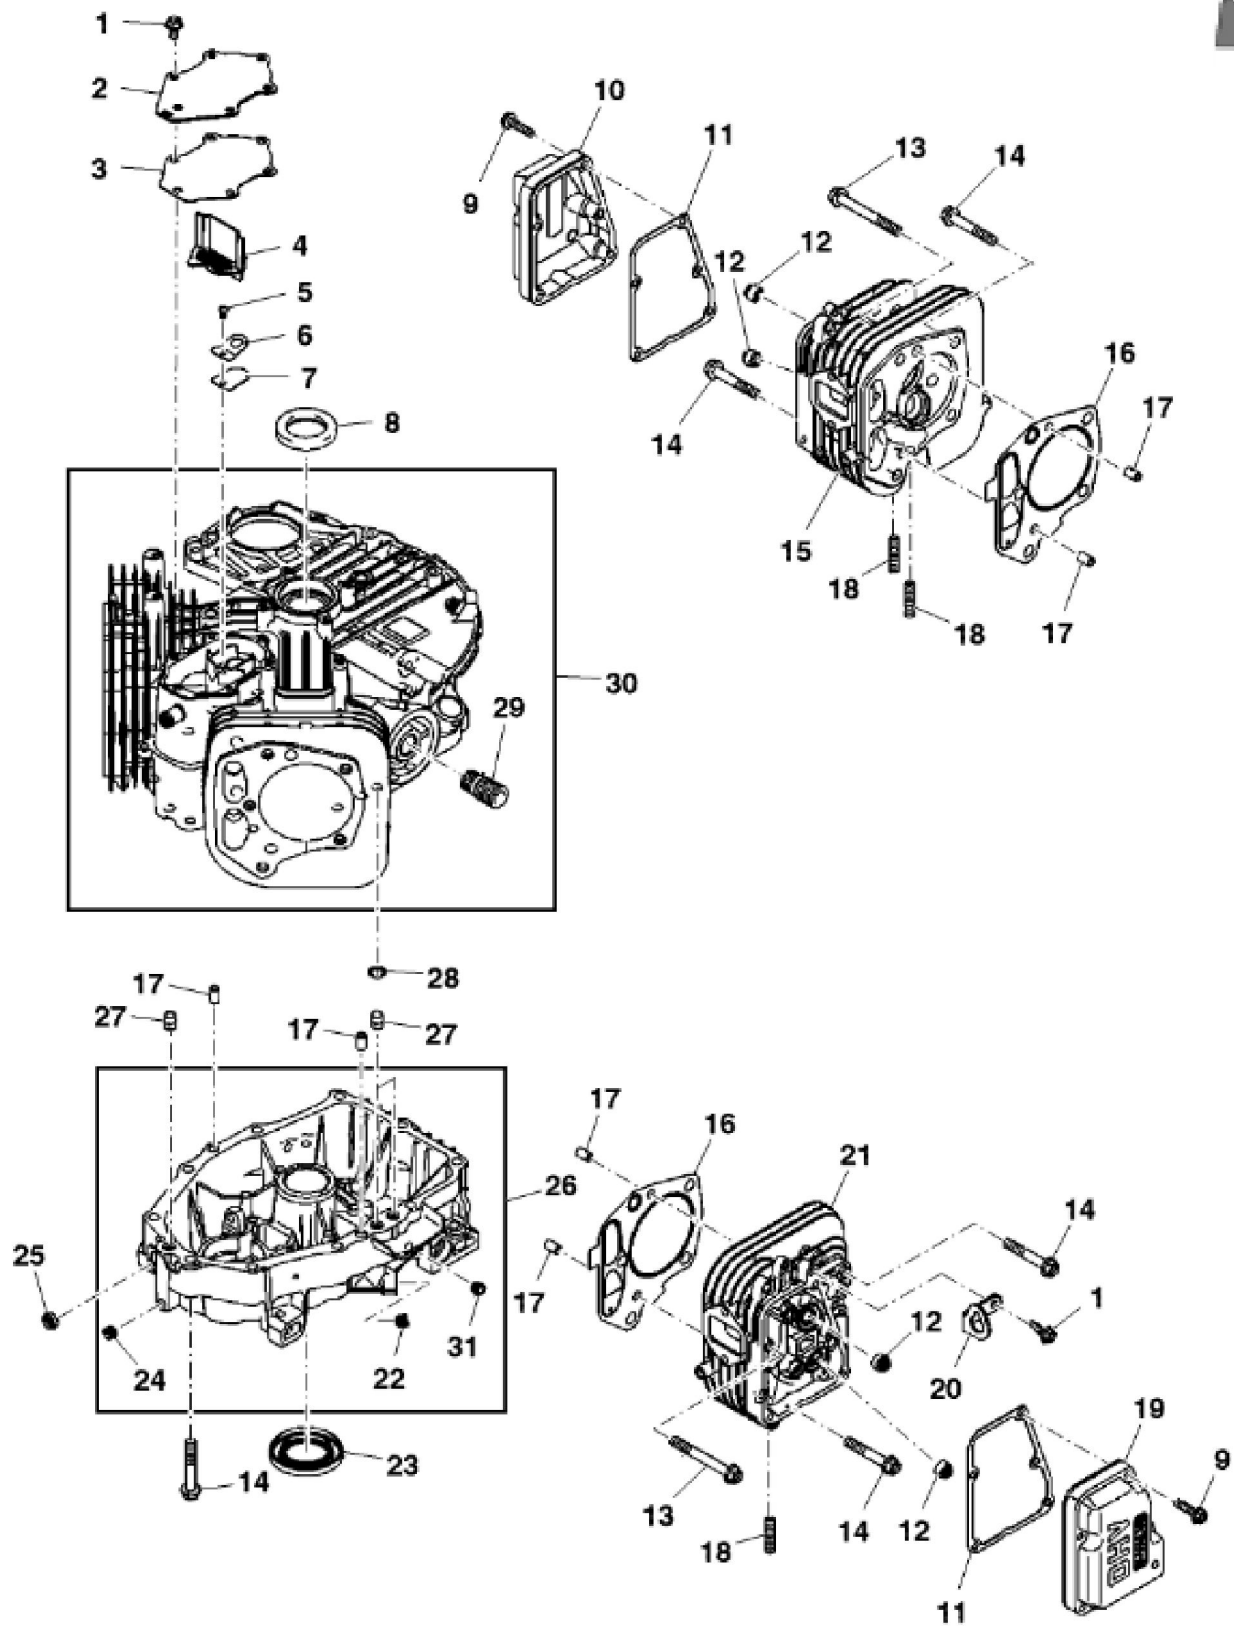

PU20812

KEY	PART NO.	PART NAME	QTY	REMARKS
1	H77698	TIE BAND	1	
2	M155077	CLAMP	1	
3	GX24210	SCREW	4	9.525 X 29.580 mm (3/8" X 1.165")
4	MIA12531	GASOLINE ENGINE	1	MARKED FS600V-BS21R; Kawasaki
5	N309660	LOCK NUT	1	6.350 mm (1/4")
6	19M7865	SCREW	3	M8 X 16
7	M161292	GUARD	1	Fuel Line
8	AM140333	ACCELERATOR	1	Throttle Assembly
9	AM147573	CLAMP	1	Assembly, Double Tube
10	37M7510	SCREW	4	M6 X 16
11	M136651	GASKET	2	

GU21327A02

John Deere > Turf And Utility >TRACTOR, LAWN AND GARDEN >X370 - TRACTOR, LAWN AND GARDEN >X370 Lawn and Garden Tractor >20 ENGINE, FS600V-BS21R MM18192 >ST853446 - CYLINDER HEAD / CRANKCASE

KEY	PART NO.	PART NAME	QTY	REMARKS
1	MIU11325	BOLT	7	
2	MIU12397	COVER	1	Breather
3	MIU12395	GASKET	1	Breather
4	MIU12398	PIPE	1	Breather
5	21M7244	SCREW	3	M4 X 8
6	MIU13821	PLATE	1	
7	MIU11769	VALVE	1	Breather
8	M149281	SEAL	1	
9	19M7863	SCREW	10	M6 X 25
10	MIU13778	CASE	1	Rocker No. 1
11	MIU12394	GASKET	2	Rocker Case
12	M138389	SEAL	4	
13	19M7803	SCREW	6	M8 X 70
14	19M8319	SCREW	14	M8 X 50
15	MIU12516	CYLINDER HEAD	1	No. 1
16	MIU12515	GASKET	2	Head
17	M74252	PIN	6	
18	MIU12726	STUD	4	
19	MIU14499	COVER	1	Rocker
20	MIU13780	HOOK	1	Lift
21	MIU12517	CYLINDER HEAD	1	No. 2
22	MIU14001	PLUG	1	
23	MIU12400	SEAL	1	
24	MIU12401	PLUG	1	
25	M151774	SEAL	1	
26	MIA12753	CRANKCASE	1	Cover
27	MIU14507	PIPE	3	
28	M76104	O-RING	2	
29	MIU13767	ADAPTER FITTING	1	
30	MIA12356	CRANKCASE	1	Component
31	M123645	DRAIN PLUG	1	

John Deere > Turf And Utility >TRACTOR, LAWN AND GARDEN >X370 - TRACTOR, LAWN AND GARDEN >X370 Lawn and Garden Tractor >20 ENGINE, FS600V-BS21R MM18192 >ST853445 - PISTON / CRANKSHAFT

KEY	PART NO.	PART NAME	QTY	REMARKS	
1	MIU12518	PISTON	2		
1	MIU12523	PISTON	1	0.50 mm	
2	M138397	PISTON PIN	2		
3	MIU12521	PISTON RING KIT	2		
3	MIU12522	PISTON RING	1	0.50 mm	
4	MIU14401	CRANKSHAFT	1		
5	MIA11690	CONNECTING ROD	2		
6	M138398	SNAP RING	4		
7	M146763	BOLT	4	Connecting Rod	