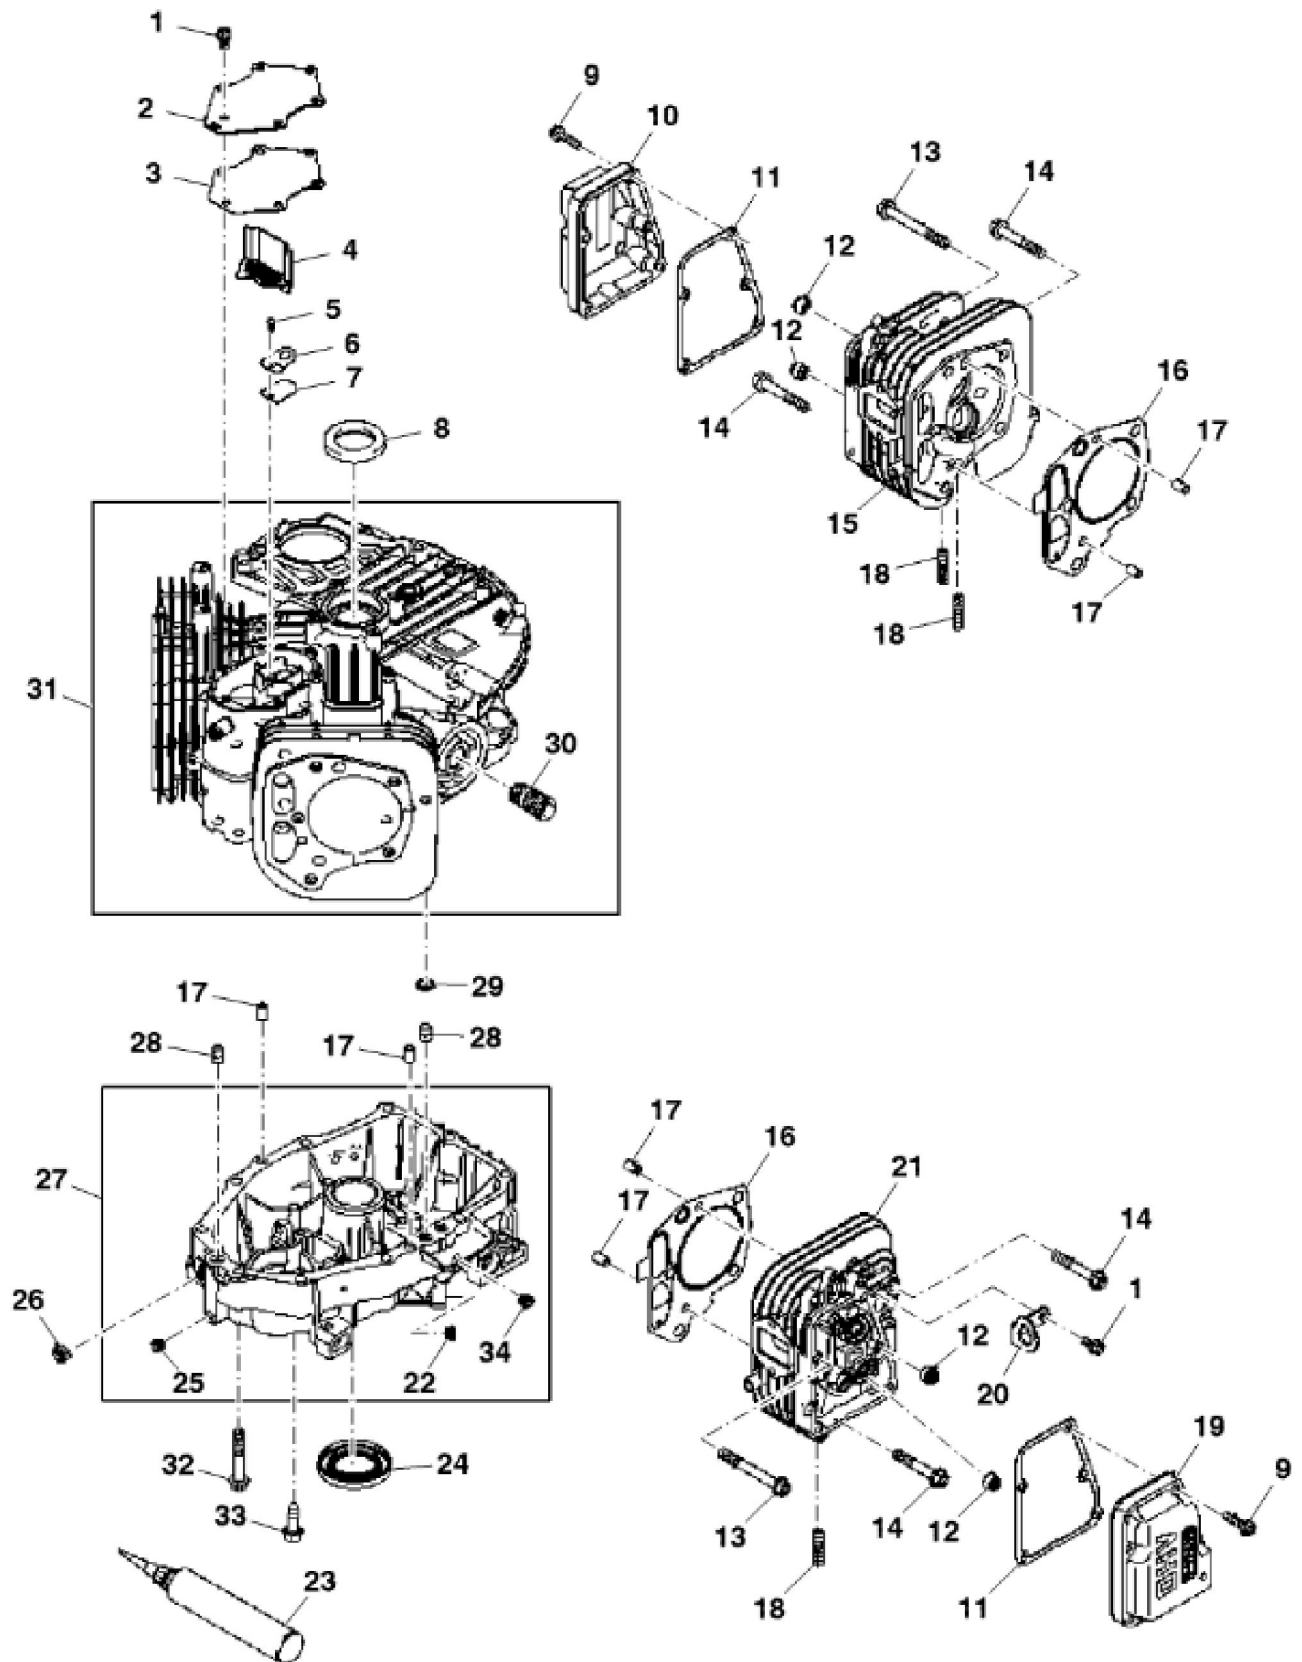

PU20814

John Deere > Turf And Utility >TRACTOR, LAWN AND GARDEN >X384 - TRACTOR, LAWN AND GARDEN >X384 Lawn and Garden Tractor >20 ENGINE MM18194 >ST842340 - ENGINE AND THROTTLE ASSEMBLY

| KEY | PART NO. | PART NAME | QTY | REMARKS |
|-----|----------|-----------------|-----|-----------------------------------|
| 1 | H77698 | TIE BAND | 1 | |
| 2 | N309660 | LOCK NUT | 1 | |
| 3 | GX24210 | SCREW | 4 | 9.525 X 29.580 mm (3/8" X 1.165") |
| 4 | MIA12529 | GASOLINE ENGINE | 1 | MARKED FS651V-ES05R; Kawasaki |
| 5 | 19M7865 | SCREW | 3 | M8 X 16 |
| 6 | M162896 | GUARD | 1 | Fuel Line |
| 7 | M155077 | CLAMP | 1 | |
| 8 | AM140333 | ACCELERATOR | 1 | Throttle Assembly |
| 9 | AM147573 | CLAMP | 1 | Assembly, Double Tube |
| 10 | 37M7510 | SCREW | 4 | M6 X 16 |
| 11 | M136651 | GASKET | 2 | |

MP42447

| KEY | PART NO. | PART NAME | QTY | REMARKS | |
|-----|----------|-----------------|-----|---------|--|
| 1 | MIU12403 | PISTON | 2 | STD | |
| 2 | MIU13270 | PISTON PIN | 2 | | |
| 3 | MIU12405 | PISTON RING KIT | 2 | STD | |
| 4 | MIU13077 | CRANKSHAFT | 1 | | |
| 5 | MIA11615 | CONNECTING ROD | 2 | | |
| 6 | MIU12408 | SNAP RING | 4 | | |
| 7 | M146763 | BOLT | 2 | | |