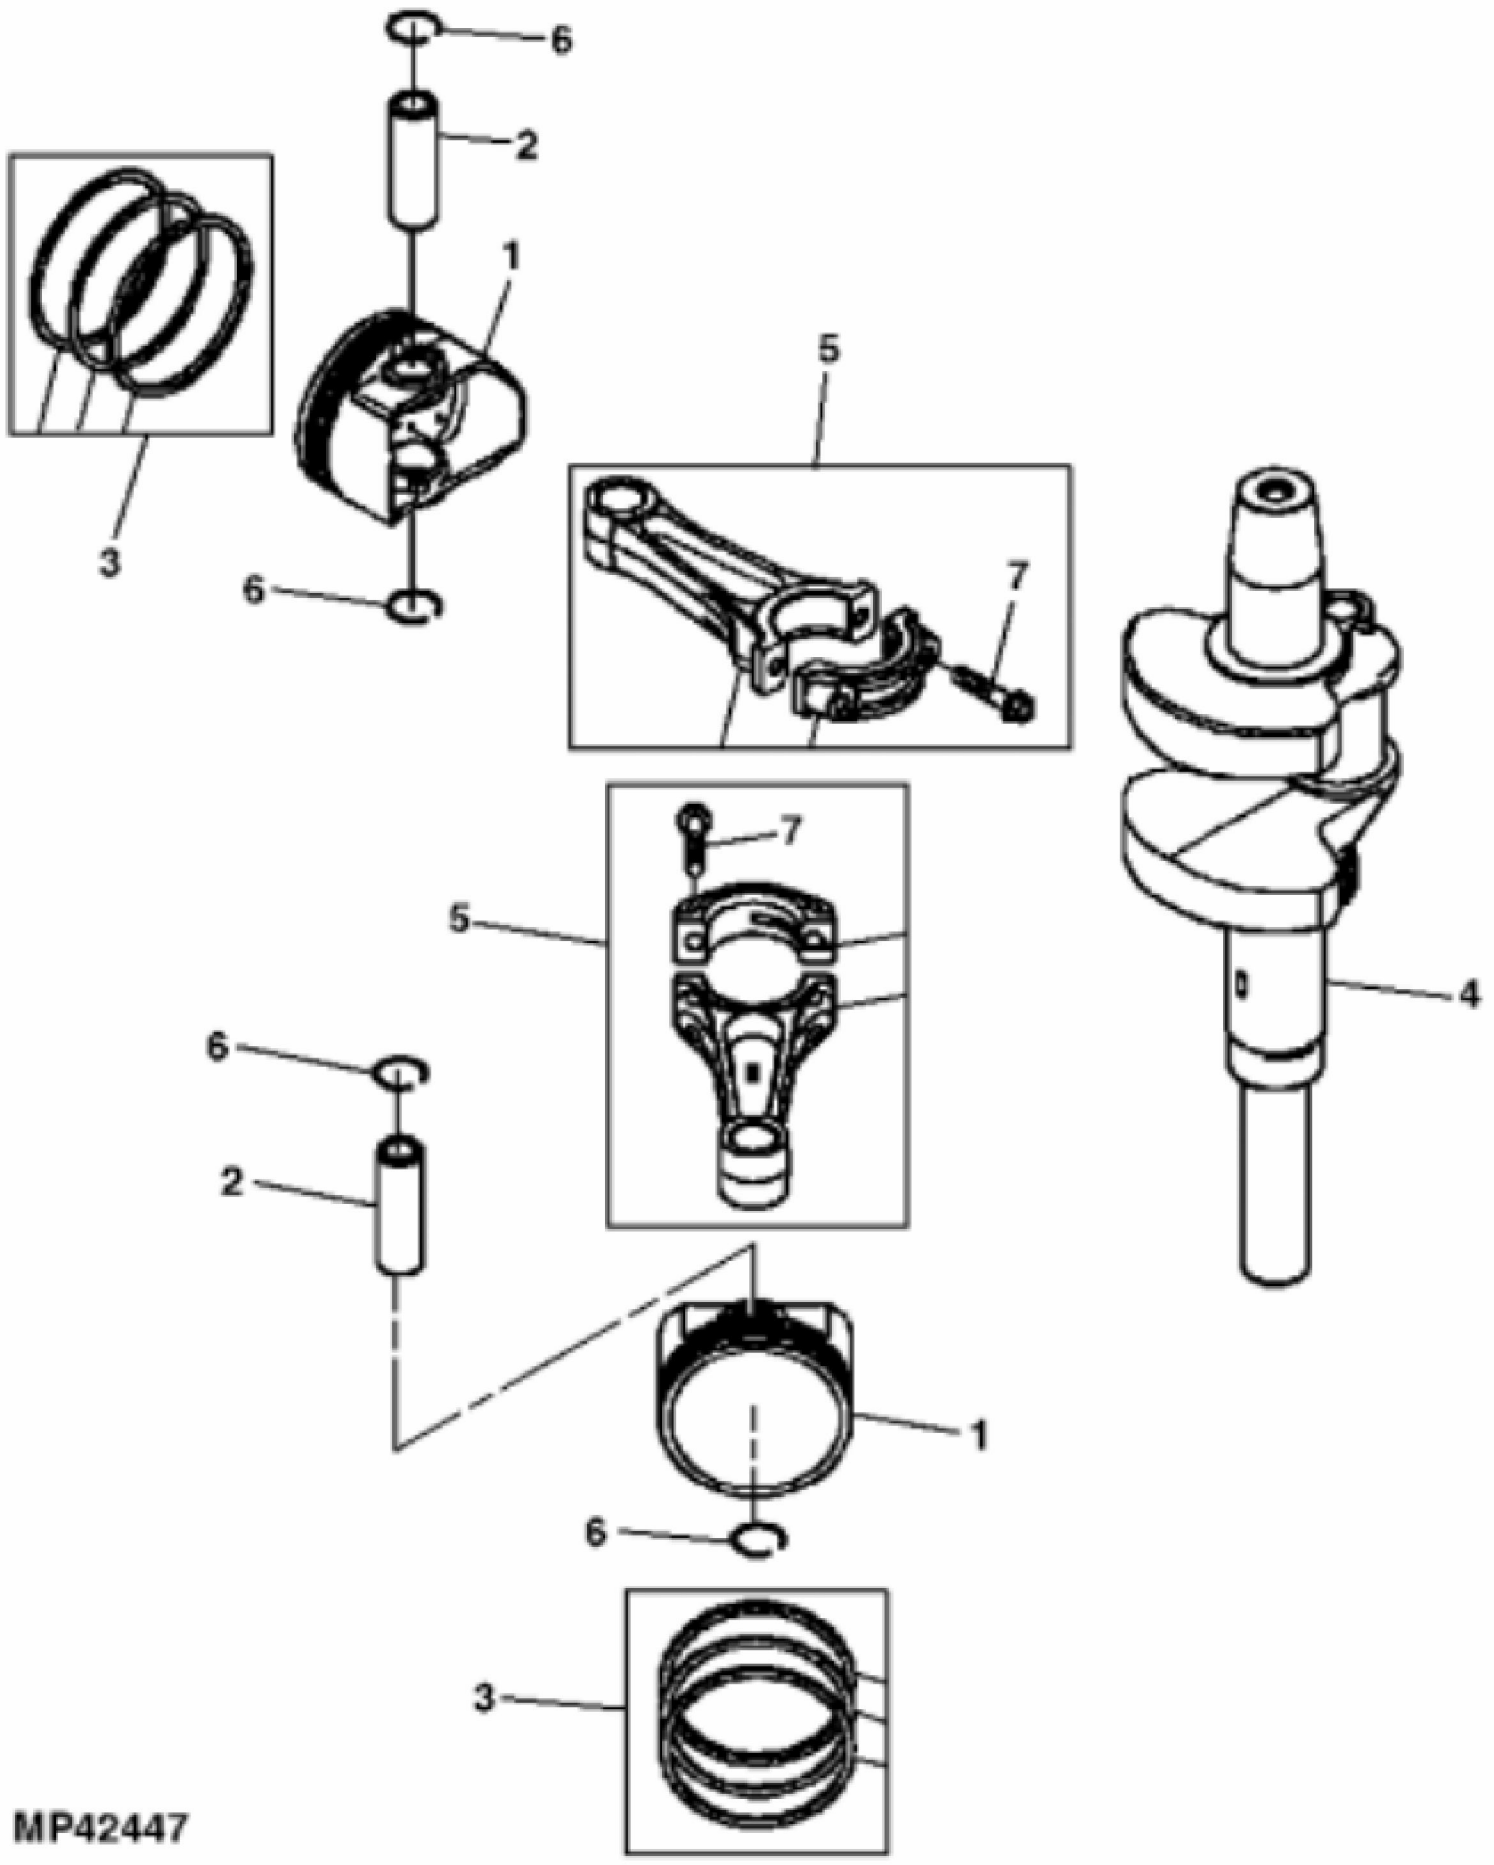

PU20814

John Deere > Turf And Utility >TRACTOR, LAWN AND GARDEN >X384 - TRACTOR, LAWN AND GARDEN >X384 Lawn and Garden Tractor >20 ENGINE MM18194 >ST842340 - ENGINE AND THROTTLE ASSEMBLY

| KEY | PART NO. | PART NAME | QTY | REMARKS |
|-----|----------|-----------------|-----|-----------------------------------|
| 1 | H77698 | TIE BAND | 1 | |
| 2 | N309660 | LOCK NUT | 1 | |
| 3 | GX24210 | SCREW | 4 | 9.525 X 29.580 mm (3/8" X 1.165") |
| 4 | MIA12529 | GASOLINE ENGINE | 1 | MARKED FS651V-ES05R; Kawasaki |
| 5 | 19M7865 | SCREW | 3 | M8 X 16 |
| 6 | M162896 | GUARD | 1 | Fuel Line |
| 7 | M155077 | CLAMP | 1 | |
| 8 | AM140333 | ACCELERATOR | 1 | Throttle Assembly |
| 9 | AM147573 | CLAMP | 1 | Assembly, Double Tube |
| 10 | 37M7510 | SCREW | 4 | M6 X 16 |
| 11 | M136651 | GASKET | 2 | |

MP42447

| KEY | PART NO. | PART NAME | QTY | REMARKS | |
|-----|----------|-----------------|-----|---------|--|
| 1 | MIU12403 | PISTON | 2 | STD | |
| 2 | MIU13270 | PISTON PIN | 2 | | |
| 3 | MIU12405 | PISTON RING KIT | 2 | STD | |
| 4 | MIU13077 | CRANKSHAFT | 1 | | |
| 5 | MIA11615 | CONNECTING ROD | 2 | | |
| 6 | MIU12408 | SNAP RING | 4 | | |
| 7 | M146763 | BOLT | 2 | | |