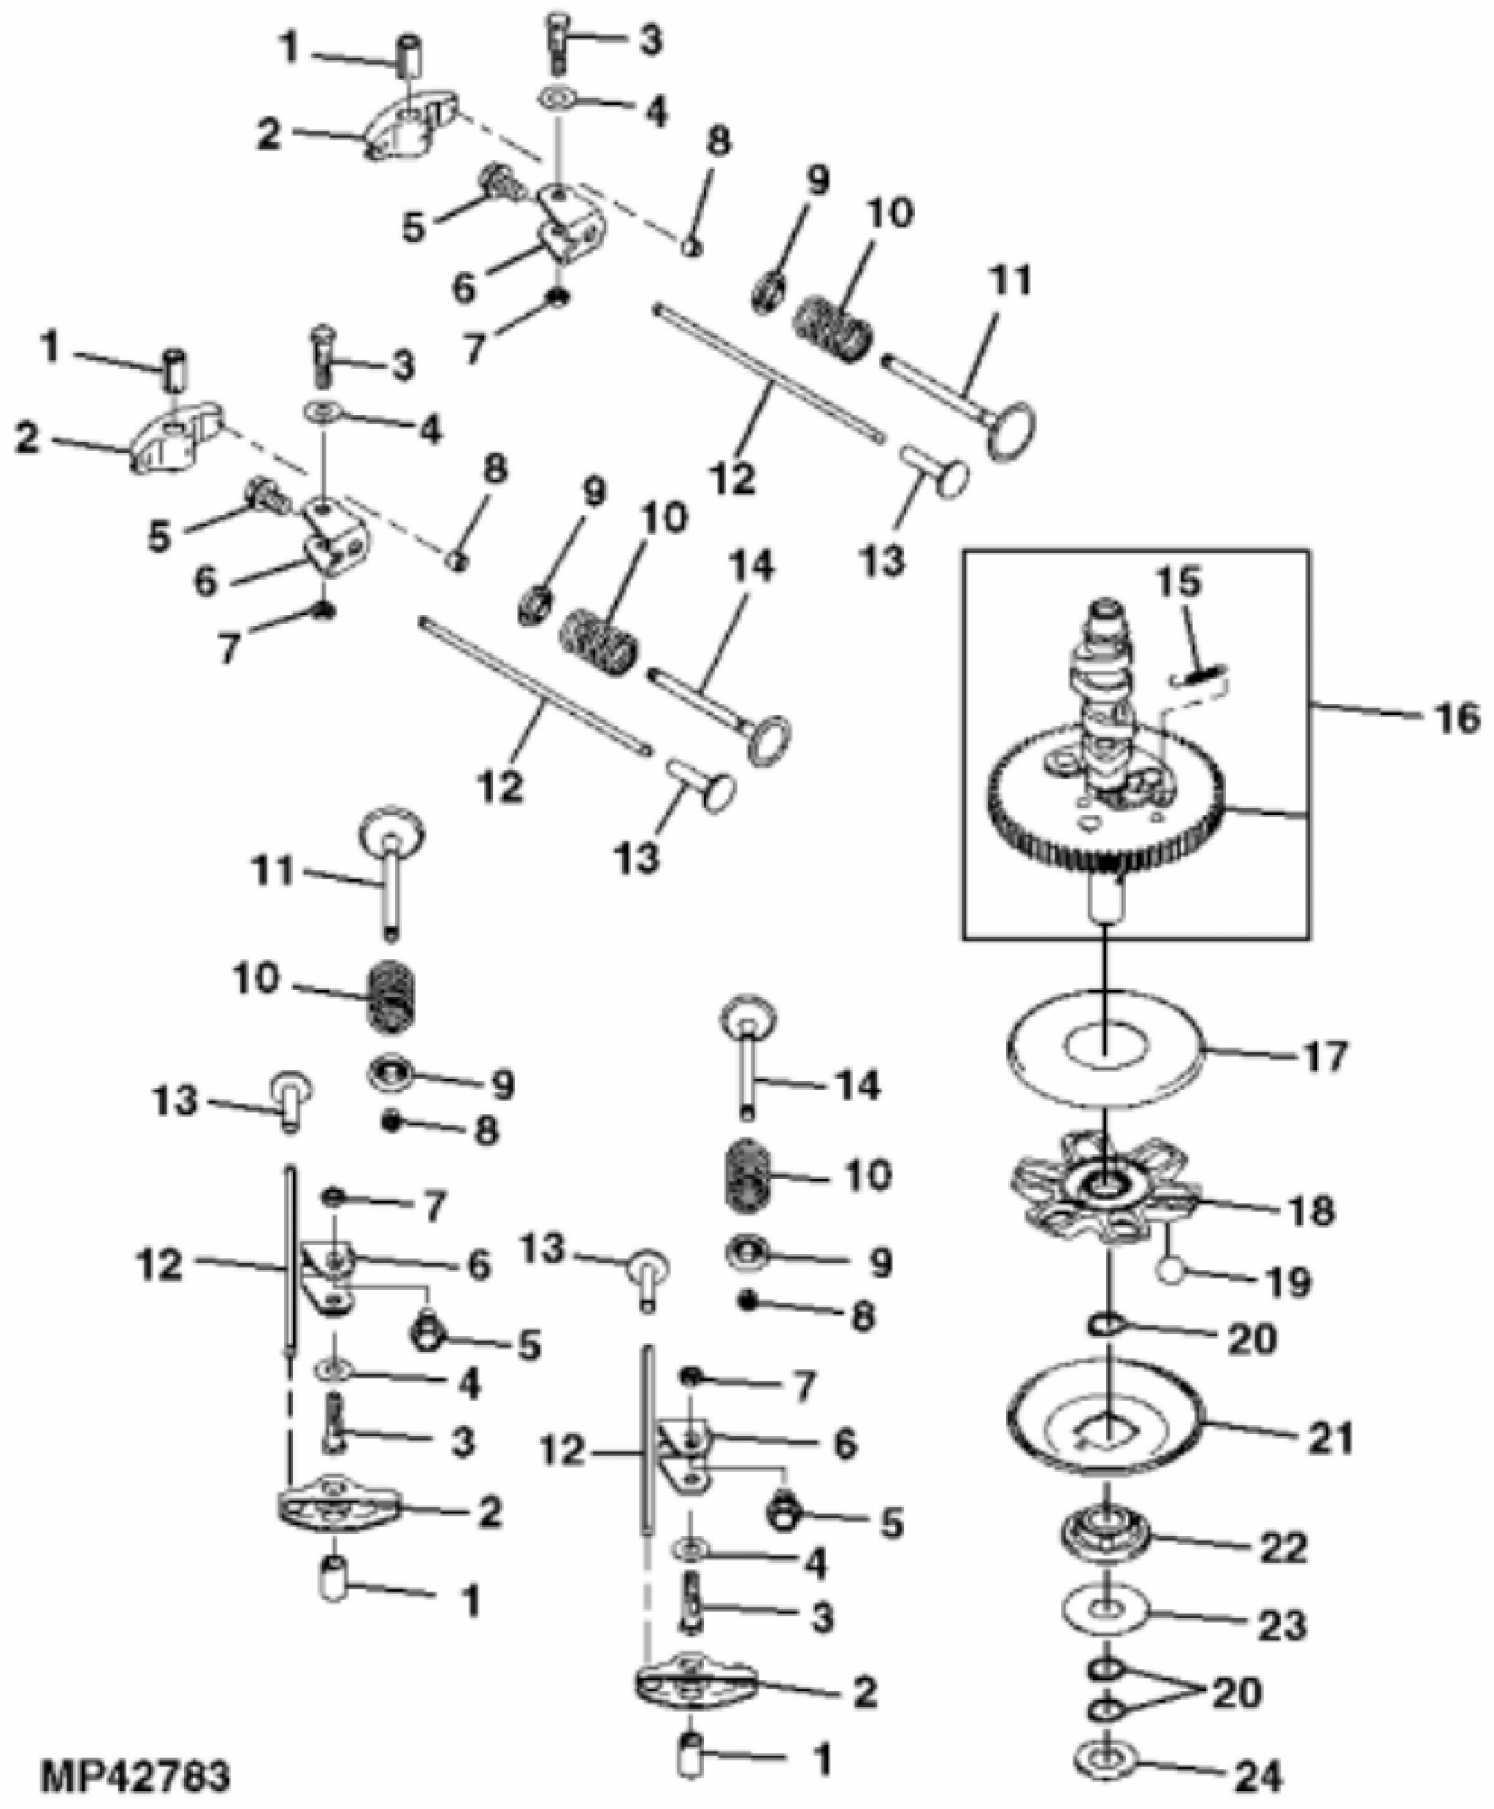

PU20814

John Deere > Turf And Utility >TRACTOR, LAWN AND GARDEN >X384 - TRACTOR, LAWN AND GARDEN >X384 Lawn and Garden Tractor >20 ENGINE MM18194 >ST842340 - ENGINE AND THROTTLE ASSEMBLY

| KEY | PART NO. | PART NAME | QTY | REMARKS |
|-----|----------|-----------------|-----|-----------------------------------|
| 1 | H77698 | TIE BAND | 1 | |
| 2 | N309660 | LOCK NUT | 1 | |
| 3 | GX24210 | SCREW | 4 | 9.525 X 29.580 mm (3/8" X 1.165") |
| 4 | MIA12529 | GASOLINE ENGINE | 1 | MARKED FS651V-ES05R; Kawasaki |
| 5 | 19M7865 | SCREW | 3 | M8 X 16 |
| 6 | M162896 | GUARD | 1 | Fuel Line |
| 7 | M155077 | CLAMP | 1 | |
| 8 | AM140333 | ACCELERATOR | 1 | Throttle Assembly |
| 9 | AM147573 | CLAMP | 1 | Assembly, Double Tube |
| 10 | 37M7510 | SCREW | 4 | M6 X 16 |
| 11 | M136651 | GASKET | 2 | |

MP42447

| KEY | PART NO. | PART NAME | QTY | REMARKS | |
|-----|----------|-----------------|-----|---------|--|
| 1 | MIU12403 | PISTON | 2 | STD | |
| 2 | MIU13270 | PISTON PIN | 2 | | |
| 3 | MIU12405 | PISTON RING KIT | 2 | STD | |
| 4 | MIU13077 | CRANKSHAFT | 1 | | |
| 5 | MIA11615 | CONNECTING ROD | 2 | | |
| 6 | MIU12408 | SNAP RING | 4 | | |
| 7 | M146763 | BOLT | 2 | | |