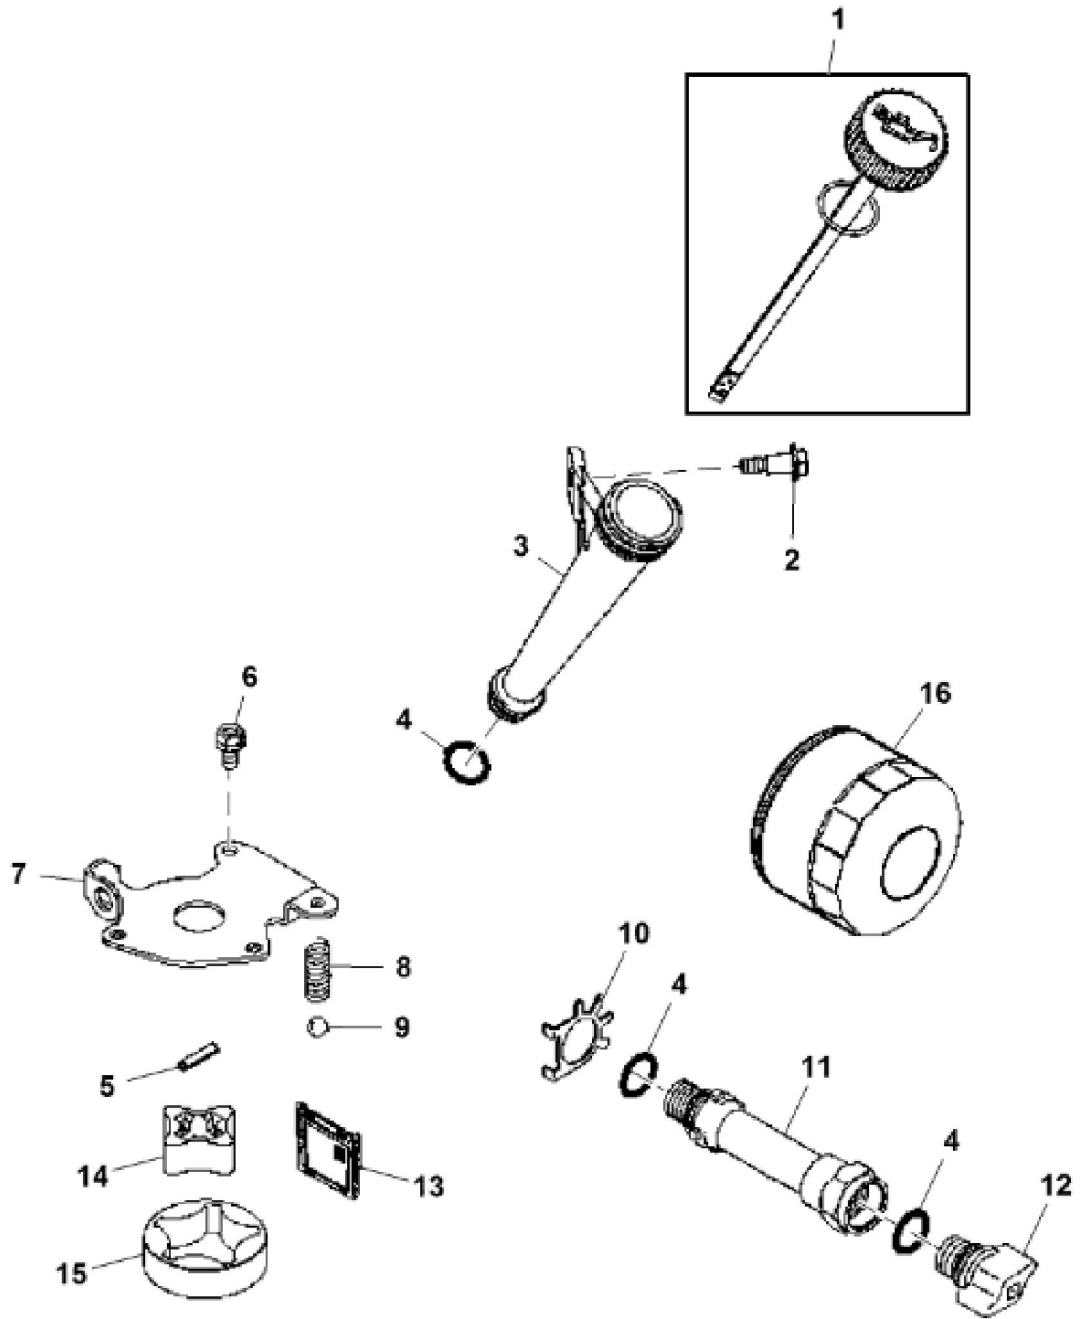

KEY	PART NO.	PART NAME	QTY	REMARKS	
1	MIU13989	SLEEVE	4		
2	MIU14434	ROCKER ARM	4		
3	MIU11795	BOLT	4		
4	M147320	WASHER	4		
5	MIU11744	BOLT	4		
6	MIU11783	BRACKET	4		
7	14M7272	NUT	4	M6	
8	M118845	RETAINER	8		
9	M138401	RETAINER	4		
10	M140241	SPRING	4		
11	MIU14406	INTAKE VALVE	2		
12	MIU14485	ROD	4		
13	M138403	TAPPET	4		
14	MIU14407	EXHAUST VALVE	2		
15	M138413	EXTENSION SPRING	1		
16	MIA11616	CAMSHAFT	1		
17	M140240	PLATE	1		
18	MIU12411	GUIDE	1		
19	MIU10971	BALL	6		
20	MIU14000	SNAP RING	3		
21	M146880	PLATE	1		
22	MIU13044	SLEEVE	1		
23	M146882	WASHER	1		
24	MIU12413	WASHER	1		

MX279862