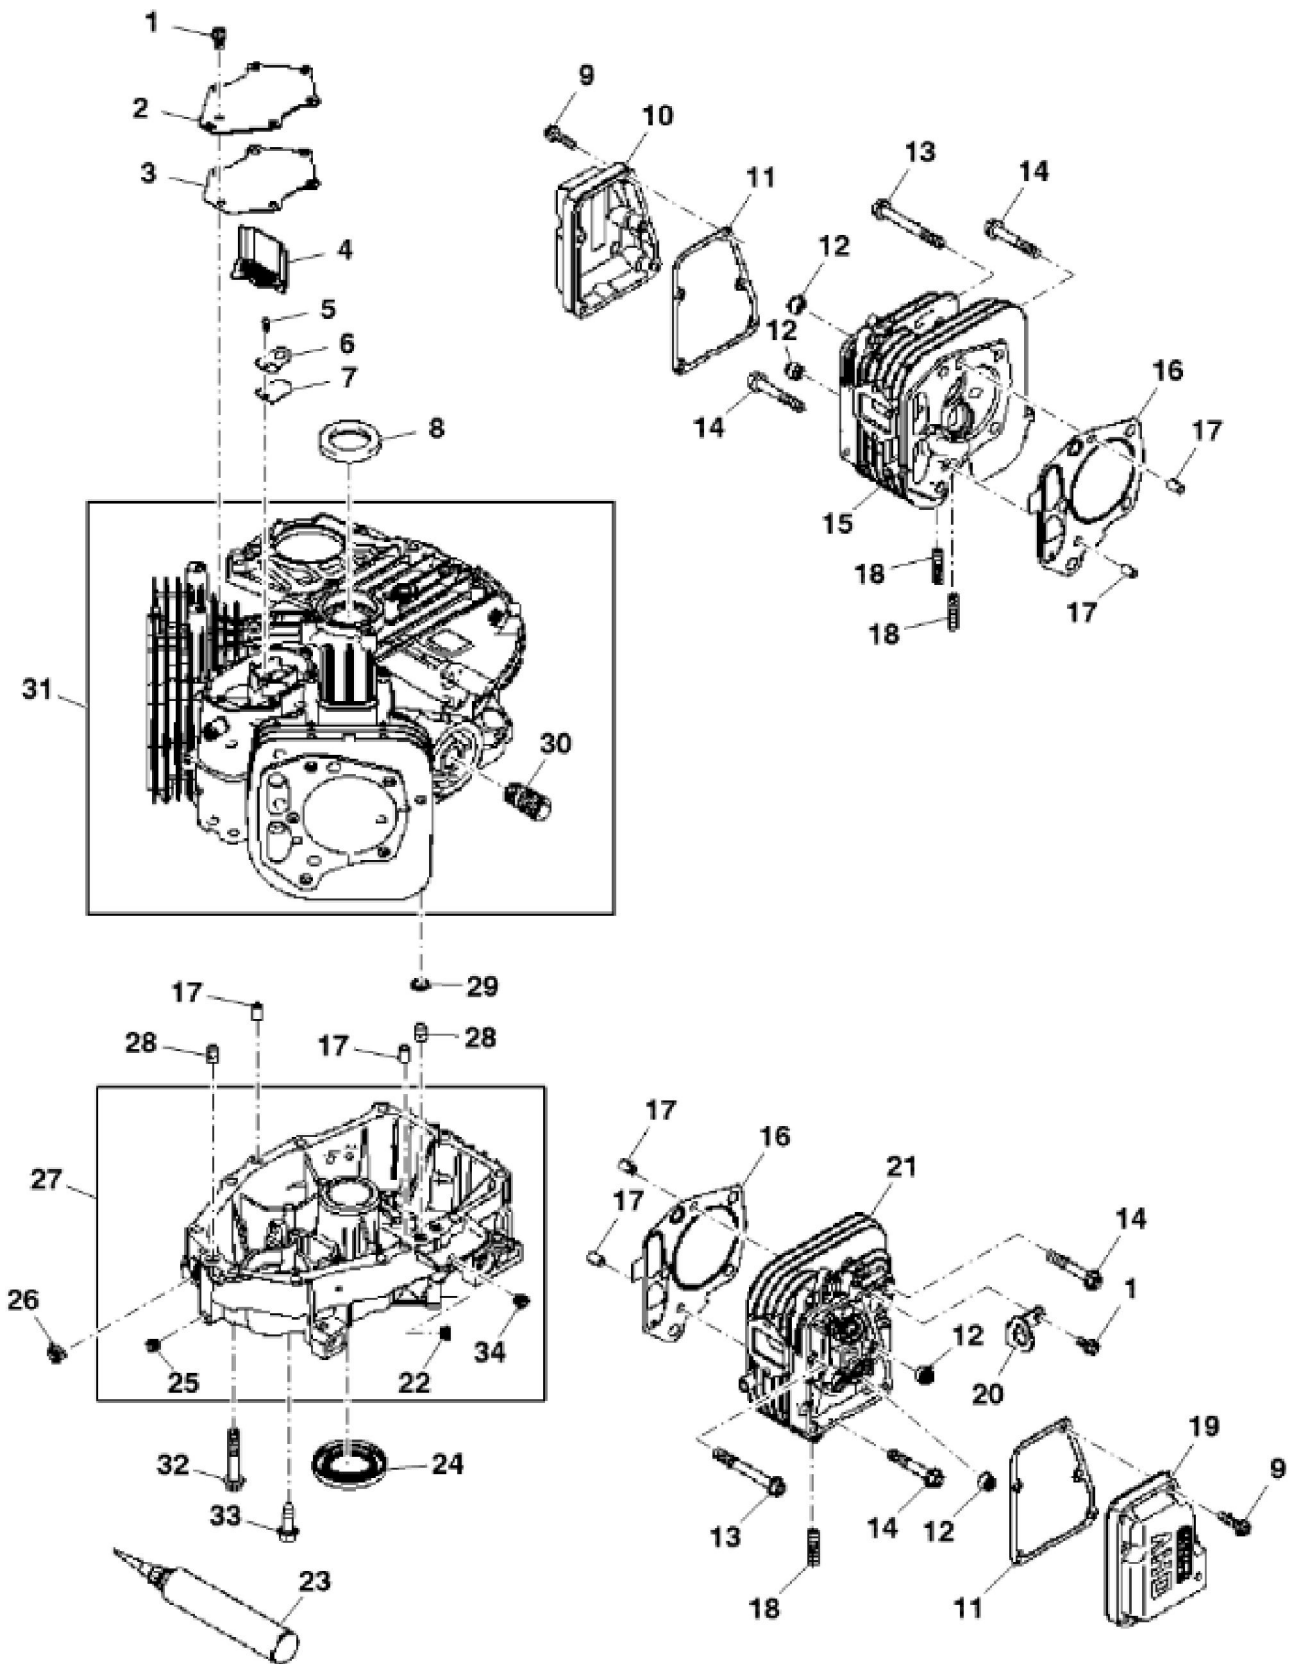

PU20814

John Deere > Turf And Utility >TRACTOR, LAWN AND GARDEN >X390 - TRACTOR, LAWN AND GARDEN >X390 Lawn and Garden Tractor >20 ENGINE MM18194 >ST842340 - ENGINE AND THROTTLE ASSEMBLY

KEY	PART NO.	PART NAME	QTY	REMARKS
1	H77698	TIE BAND	1	
2	N309660	LOCK NUT	1	
3	GX24210	SCREW	4	9.525 X 29.580 mm (3/8" X 1.165")
4	MIA12529	GASOLINE ENGINE	1	MARKED FS651V-ES05R; Kawasaki
5	19M7865	SCREW	3	M8 X 16
6	M162896	GUARD	1	Fuel Line
7	M155077	CLAMP	1	
8	AM140333	ACCELERATOR	1	Throttle Assembly
9	AM147573	CLAMP	1	Assembly, Double Tube
10	37M7510	SCREW	4	M6 X 16
11	M136651	GASKET	2	

KEY	PART NO.	PART NAME	QTY	REMARKS
1	MIU11325	BOLT	7	
2	MIU12397	COVER	1	Breather
3	MIU12395	GASKET	1	Breather
4	MIU12398	PIPE	1	
5	21M7244	SCREW	1	M4 X 8
6	MIU13821	PLATE	1	
7	MIU11769	VALVE	1	Breather
8	M149281	SEAL	1	
9	19M7863	SCREW	10	M6 X 25
10	MIU13778	CASE	1	Rocker No.1
11	MIU12394	GASKET	2	Rocker Case
12	M138389	SEAL	4	
13	MIU12209	BOLT	6	
14	MIU11776	BOLT	4	
15	MIU12390	CYLINDER HEAD	1	No. 1
16	MIU12396	ENGINE CYLINDER HEAD GASKET	2	
17	M74252	PIN	6	
18	MIU12726	STUD	4	
19	MIU14499	COVER	1	
20	MIU13780	HOOK	1	Lift
21	MIU12391	CYLINDER HEAD	1	No. 2
22	MIU14001	PLUG	1	
23	M64850	SEALANT	AR	
24	MIU12400	SEAL	1	
25	MIU12401	PLUG	1	
26	M151774	SEAL	1	
27	MIA12754	CRANKCASE	1	
28	MIU14507	PIPE	3	
29	M76104	O-RING	2	
30	MIU13767	ADAPTER FITTING	1	
31	MIA12337	CRANKCASE	1	
32	19M8319	SCREW	10	M8 X 50
33	GX24210	SCREW	4	
34	M123645	DRAIN PLUG	1	