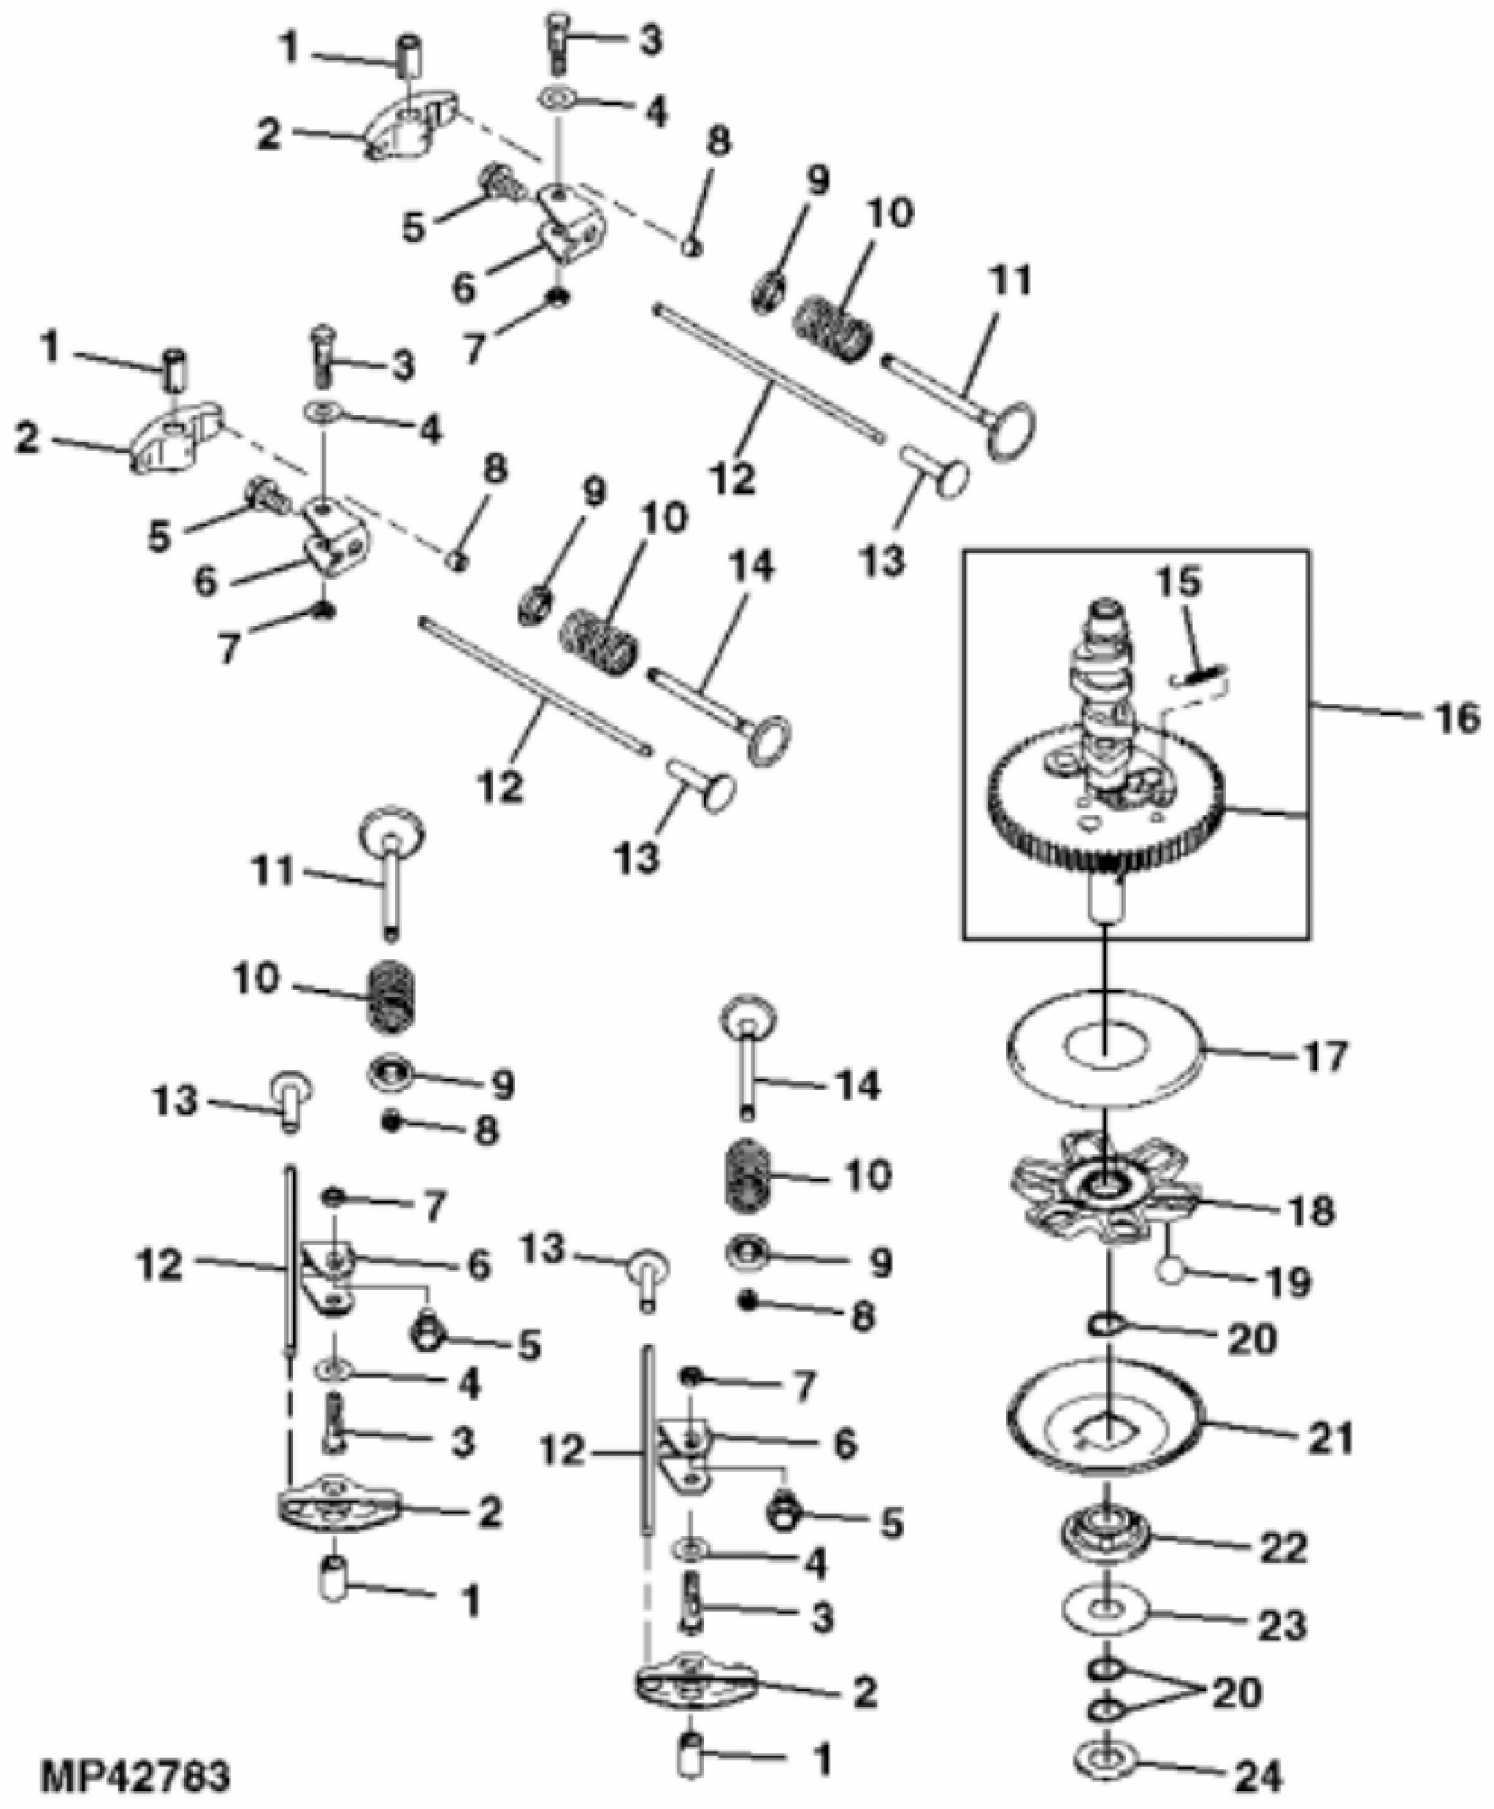

MP42783

KEY	PART NO.	PART NAME	QTY	REMARKS	
1	MIU13989	SLEEVE	4		
2	MIU14434	ROCKER ARM	4		
3	MIU11795	BOLT	4		
4	M147320	WASHER	4		
5	MIU11744	BOLT	4		
6	MIU11783	BRACKET	4		
7	14M7272	NUT	4	M6	
8	M118845	RETAINER	8		
9	M138401	RETAINER	4		
10	M140241	SPRING	4		
11	MIU14406	INTAKE VALVE	2		
12	MIU14485	ROD	4		
13	M138403	TAPPET	4		
14	MIU14407	EXHAUST VALVE	2		
15	M138413	EXTENSION SPRING	1		
16	MIA11616	CAMSHAFT	1		
17	M140240	PLATE	1		
18	MIU12411	GUIDE	1		
19	MIU10971	BALL	6		
20	MIU14000	SNAP RING	3		
21	M146880	PLATE	1		
22	MIU13044	SLEEVE	1		
23	M146882	WASHER	1		
24	MIU12413	WASHER	1