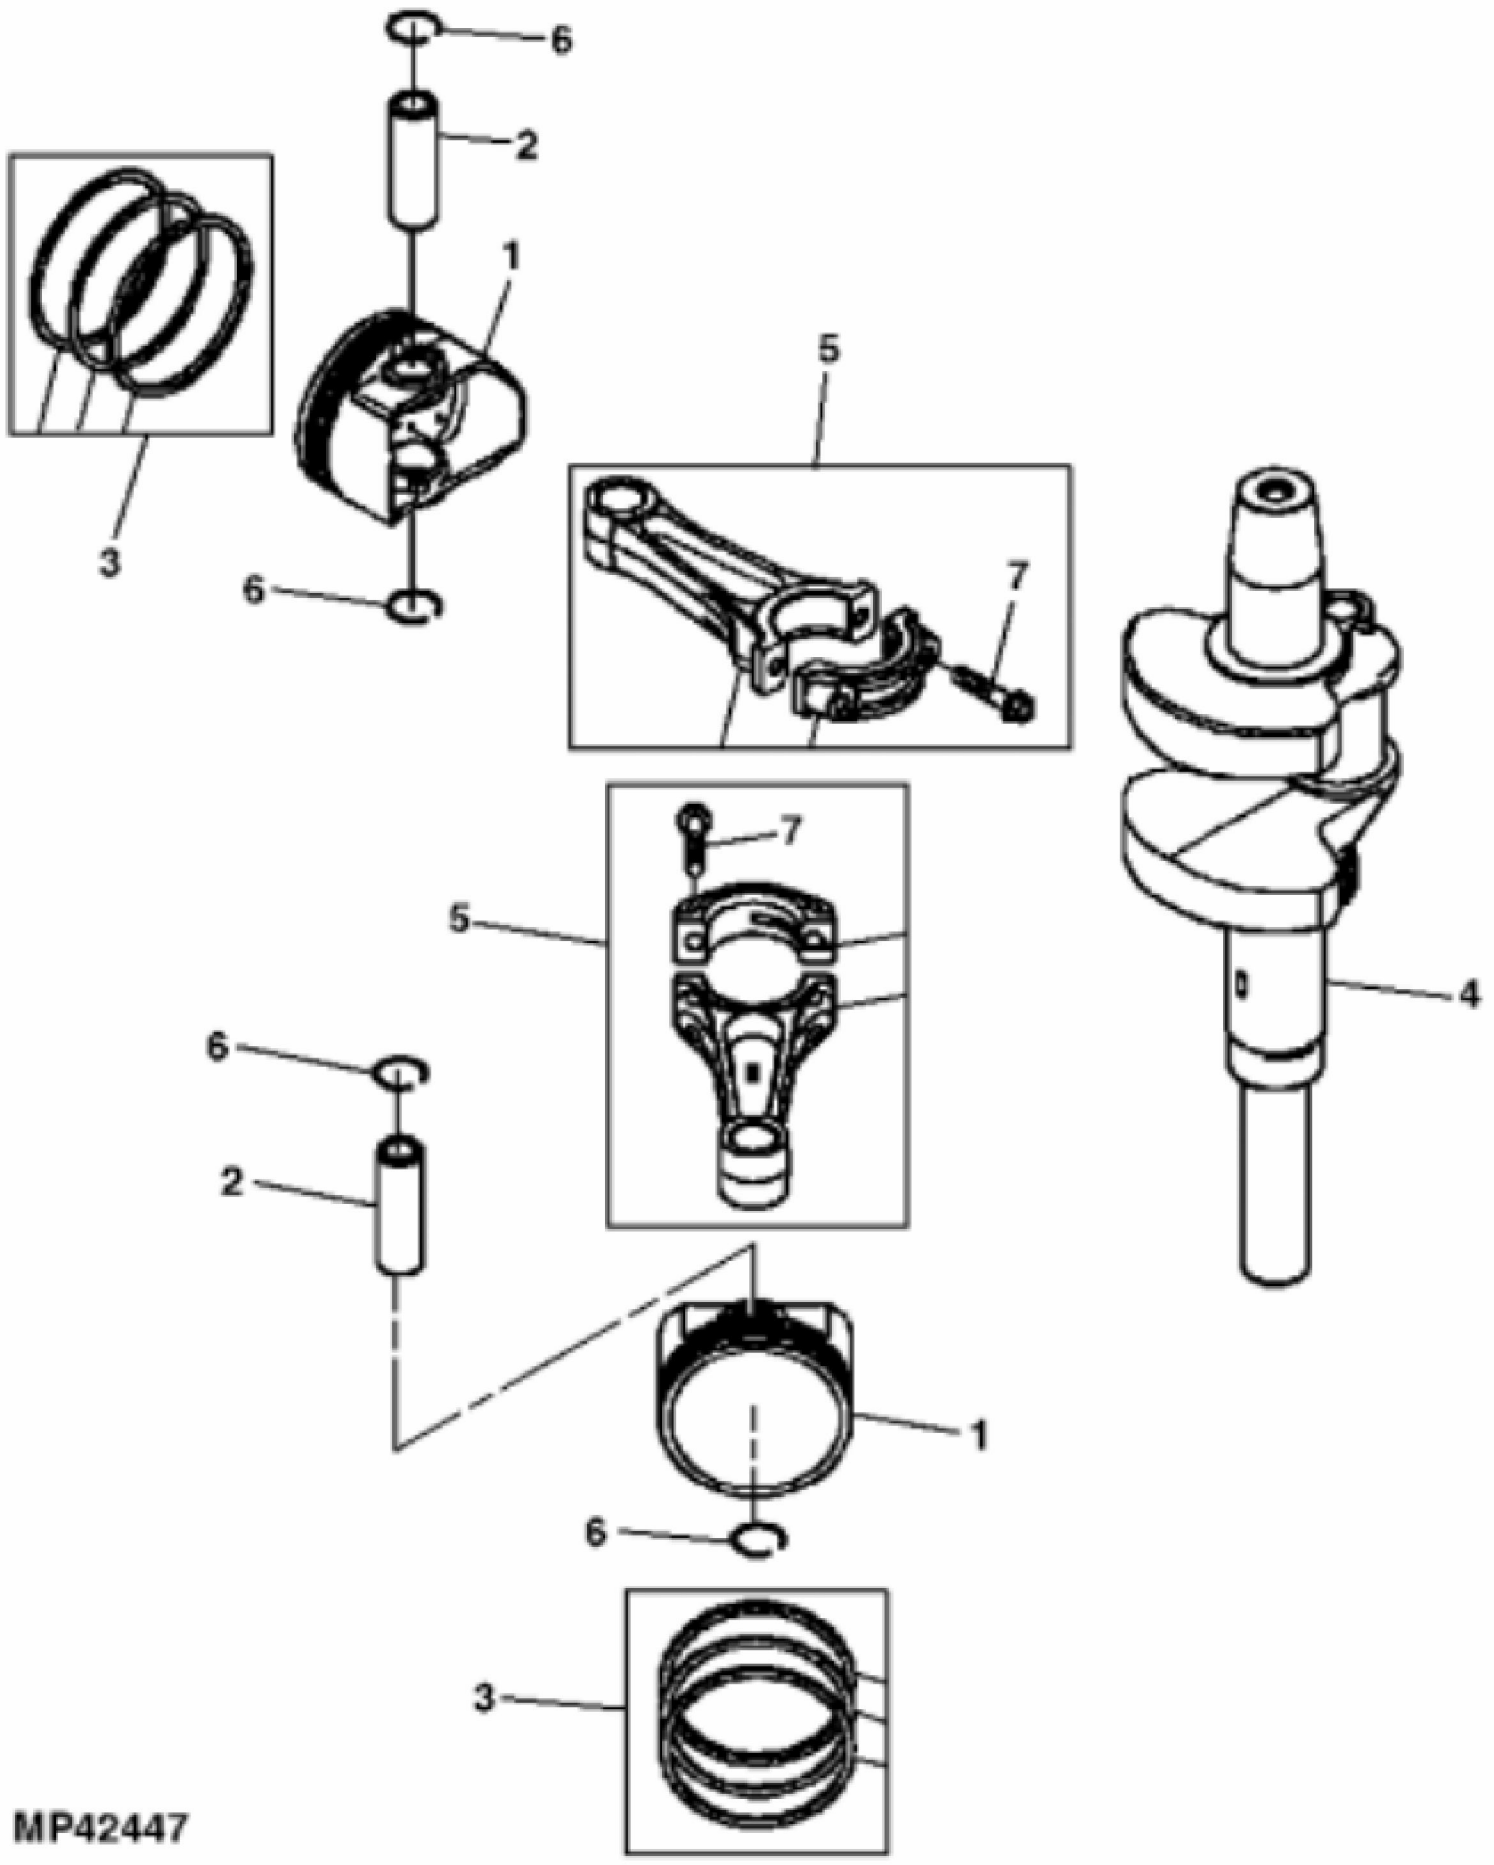

PU20814

John Deere > Turf And Utility >TRACTOR, LAWN AND GARDEN >X390 - TRACTOR, LAWN AND GARDEN >X390 Lawn and Garden Tractor >20 ENGINE MM18194 >ST842340 - ENGINE AND THROTTLE ASSEMBLY

KEY	PART NO.	PART NAME	QTY	REMARKS
1	H77698	TIE BAND	1	
2	N309660	LOCK NUT	1	
3	GX24210	SCREW	4	9.525 X 29.580 mm (3/8" X 1.165")
4	MIA12529	GASOLINE ENGINE	1	MARKED FS651V-ES05R; Kawasaki
5	19M7865	SCREW	3	M8 X 16
6	M162896	GUARD	1	Fuel Line
7	M155077	CLAMP	1	
8	AM140333	ACCELERATOR	1	Throttle Assembly
9	AM147573	CLAMP	1	Assembly, Double Tube
10	37M7510	SCREW	4	M6 X 16
11	M136651	GASKET	2	

KEY	PART NO.	PART NAME	QTY	REMARKS
1	MIU11325	BOLT	7	
2	MIU12397	COVER	1	Breather
3	MIU12395	GASKET	1	Breather
4	MIU12398	PIPE	1	
5	21M7244	SCREW	1	M4 X 8
6	MIU13821	PLATE	1	
7	MIU11769	VALVE	1	Breather
8	M149281	SEAL	1	
9	19M7863	SCREW	10	M6 X 25
10	MIU13778	CASE	1	Rocker No.1
11	MIU12394	GASKET	2	Rocker Case
12	M138389	SEAL	4	
13	MIU12209	BOLT	6	
14	MIU11776	BOLT	4	
15	MIU12390	CYLINDER HEAD	1	No. 1
16	MIU12396	ENGINE CYLINDER HEAD GASKET	2	
17	M74252	PIN	6	
18	MIU12726	STUD	4	
19	MIU14499	COVER	1	
20	MIU13780	HOOK	1	Lift
21	MIU12391	CYLINDER HEAD	1	No. 2
22	MIU14001	PLUG	1	
23	M64850	SEALANT	AR	
24	MIU12400	SEAL	1	
25	MIU12401	PLUG	1	
26	M151774	SEAL	1	
27	MIA12754	CRANKCASE	1	
28	MIU14507	PIPE	3	
29	M76104	O-RING	2	
30	MIU13767	ADAPTER FITTING	1	
31	MIA12337	CRANKCASE	1	
32	19M8319	SCREW	10	M8 X 50
33	GX24210	SCREW	4	
34	M123645	DRAIN PLUG	1	