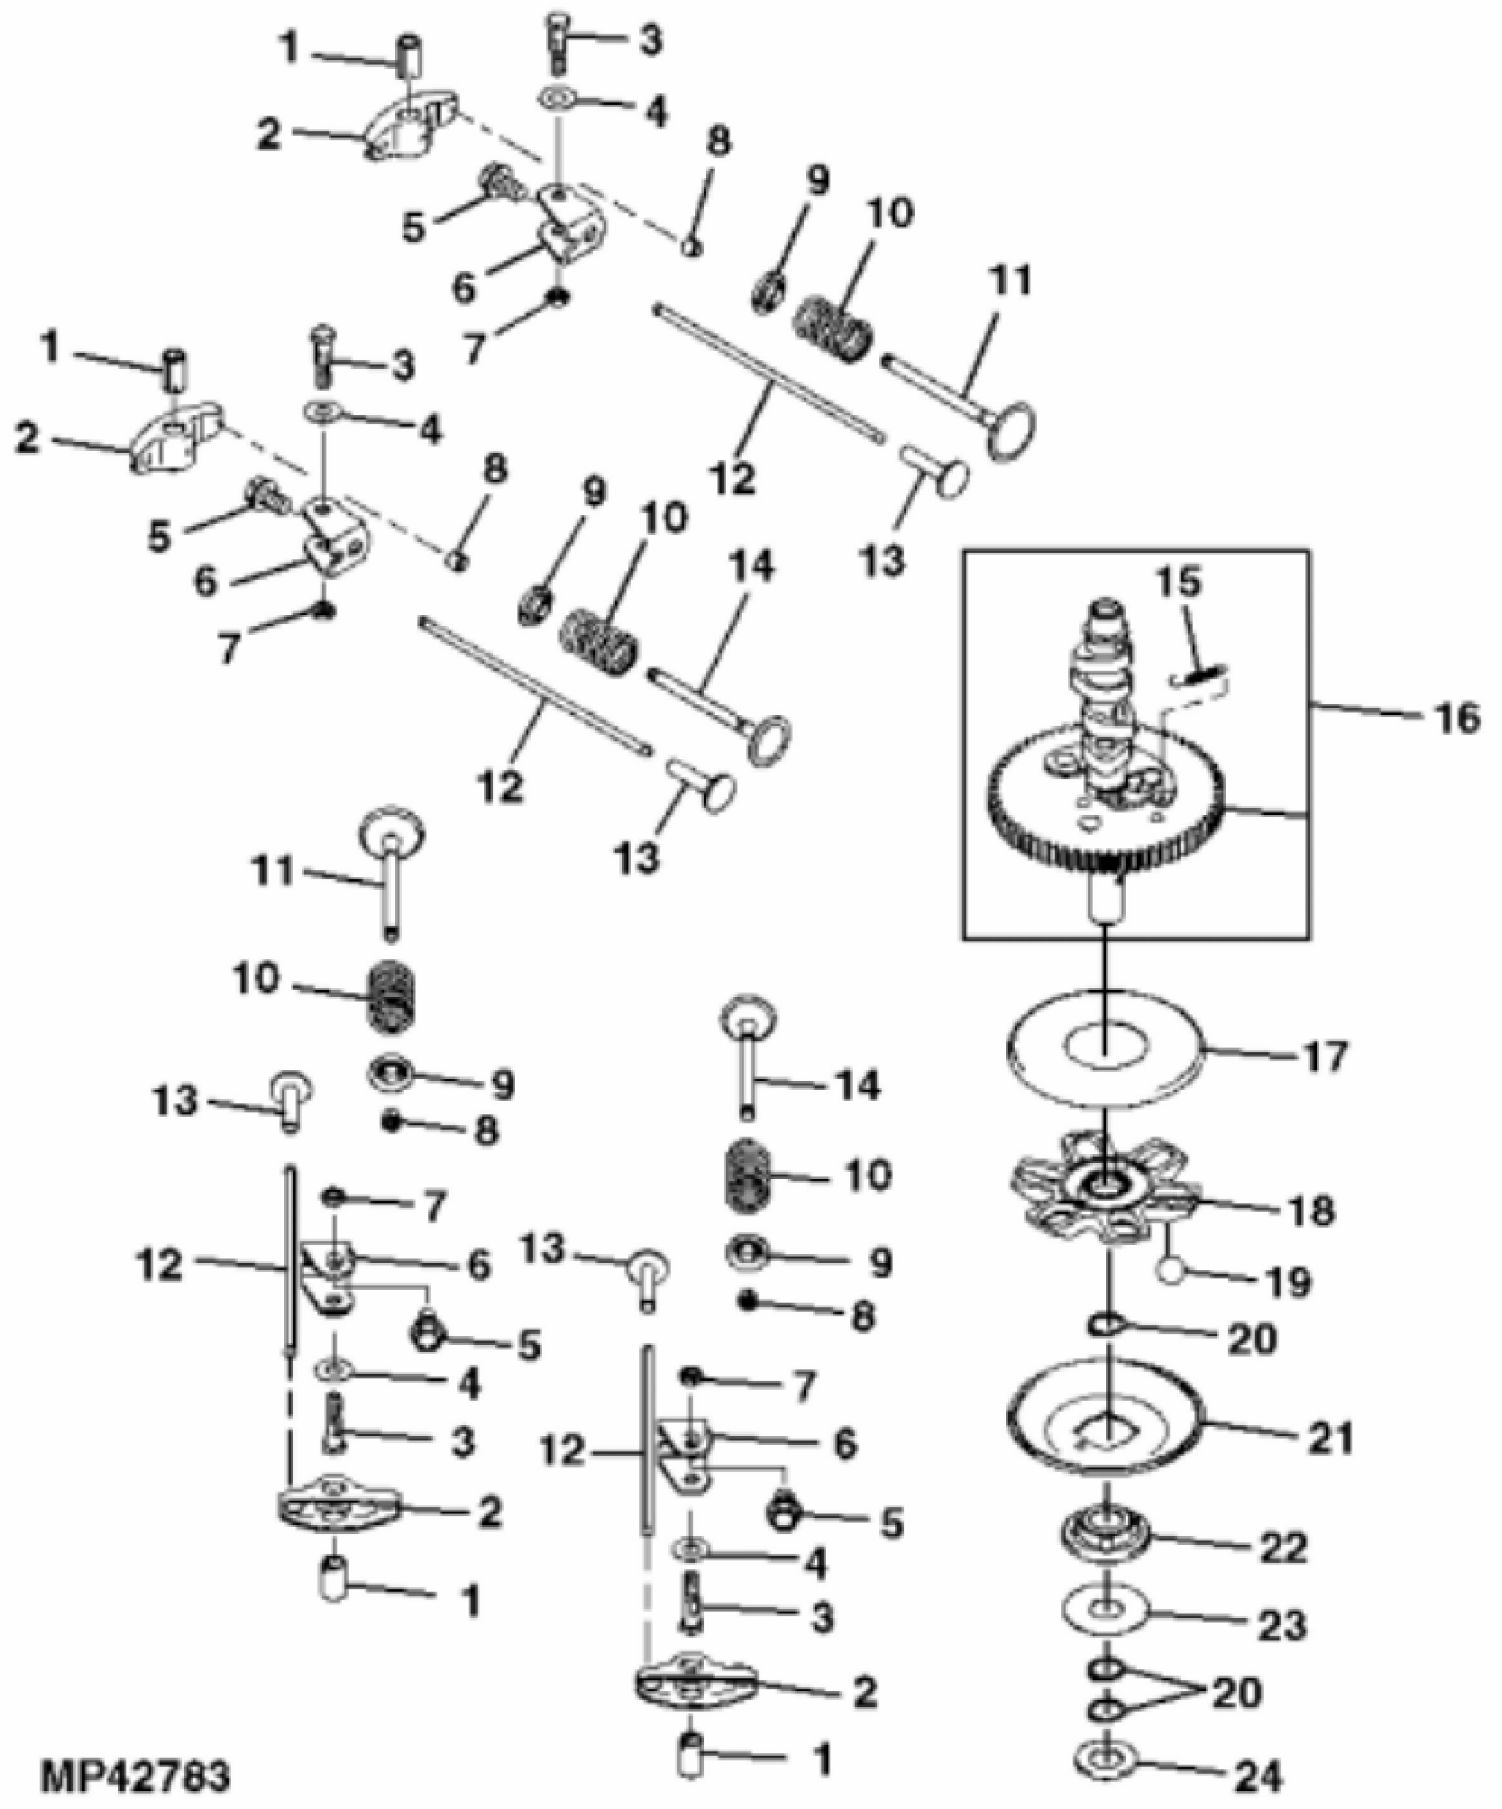

PU20814

John Deere > Turf And Utility >TRACTOR, LAWN AND GARDEN >X394 - TRACTOR, LAWN AND GARDEN >X394 Lawn and Garden Tractor >20 ENGINE MM18194 >ST842340 - ENGINE AND THROTTLE ASSEMBLY

KEY	PART NO.	PART NAME	QTY	REMARKS
1	H77698	TIE BAND	1	
2	N309660	LOCK NUT	1	
3	GX24210	SCREW	4	9.525 X 29.580 mm (3/8" X 1.165")
4	MIA12529	GASOLINE ENGINE	1	MARKED FS651V-ES05R; Kawasaki
5	19M7865	SCREW	3	M8 X 16
6	M162896	GUARD	1	Fuel Line
7	M155077	CLAMP	1	
8	AM140333	ACCELERATOR	1	Throttle Assembly
9	AM147573	CLAMP	1	Assembly, Double Tube
10	37M7510	SCREW	4	M6 X 16
11	M136651	GASKET	2	

KEY	PART NO.	PART NAME	QTY	REMARKS
1	MIU11325	BOLT	7	
2	MIU12397	COVER	1	Breather
3	MIU12395	GASKET	1	Breather
4	MIU12398	PIPE	1	
5	21M7244	SCREW	1	M4 X 8
6	MIU13821	PLATE	1	
7	MIU11769	VALVE	1	Breather
8	M149281	SEAL	1	
9	19M7863	SCREW	10	M6 X 25
10	MIU13778	CASE	1	Rocker No.1
11	MIU12394	GASKET	2	Rocker Case
12	M138389	SEAL	4	
13	MIU12209	BOLT	6	
14	MIU11776	BOLT	4	
15	MIU12390	CYLINDER HEAD	1	No. 1
16	MIU12396	ENGINE CYLINDER HEAD GASKET	2	
17	M74252	PIN	6	
18	MIU12726	STUD	4	
19	MIU14499	COVER	1	
20	MIU13780	HOOK	1	Lift
21	MIU12391	CYLINDER HEAD	1	No. 2
22	MIU14001	PLUG	1	
23	M64850	SEALANT	AR	
24	MIU12400	SEAL	1	
25	MIU12401	PLUG	1	
26	M151774	SEAL	1	
27	MIA12754	CRANKCASE	1	
28	MIU14507	PIPE	3	
29	M76104	O-RING	2	
30	MIU13767	ADAPTER FITTING	1	
31	MIA12337	CRANKCASE	1	
32	19M8319	SCREW	10	M8 X 50
33	GX24210	SCREW	4	
34	M123645	DRAIN PLUG	1	

MP42447

KEY	PART NO.	PART NAME	QTY	REMARKS	
1	MIU12403	PISTON	2	STD	
2	MIU13270	PISTON PIN	2		
3	MIU12405	PISTON RING KIT	2	STD	
4	MIU13077	CRANKSHAFT	1		
5	MIA11615	CONNECTING ROD	2		
6	MIU12408	SNAP RING	4		
7	M146763	BOLT	2		