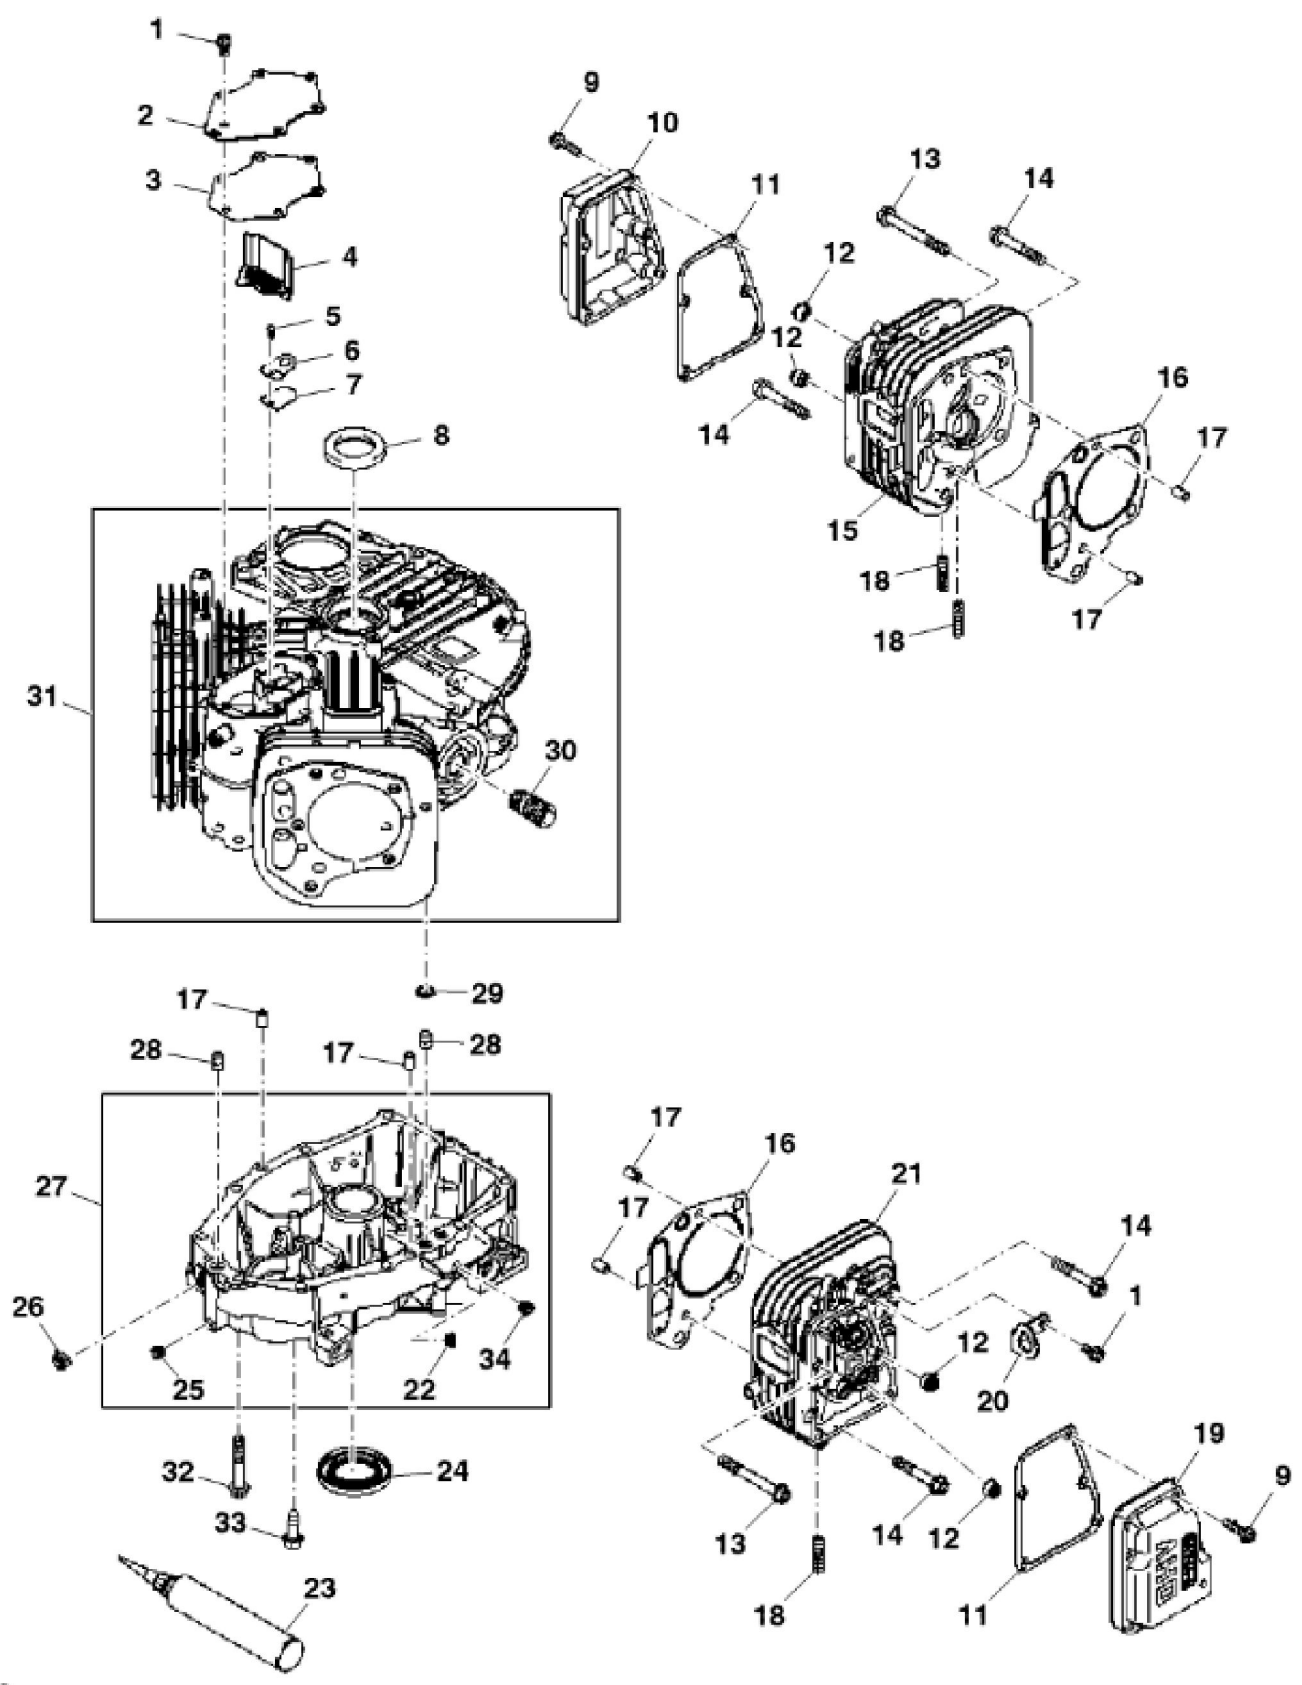

PU20814

John Deere > Turf And Utility >TRACTOR, LAWN AND GARDEN >X394 - TRACTOR, LAWN AND GARDEN >X394 Lawn and Garden Tractor >20 ENGINE MM18194 >ST842340 - ENGINE AND THROTTLE ASSEMBLY

KEY	PART NO.	PART NAME	QTY	REMARKS
1	H77698	TIE BAND	1	
2	N309660	LOCK NUT	1	
3	GX24210	SCREW	4	9.525 X 29.580 mm (3/8" X 1.165")
4	MIA12529	GASOLINE ENGINE	1	MARKED FS651V-ES05R; Kawasaki
5	19M7865	SCREW	3	M8 X 16
6	M162896	GUARD	1	Fuel Line
7	M155077	CLAMP	1	
8	AM140333	ACCELERATOR	1	Throttle Assembly
9	AM147573	CLAMP	1	Assembly, Double Tube
10	37M7510	SCREW	4	M6 X 16
11	M136651	GASKET	2	

KEY	PART NO.	PART NAME	QTY	REMARKS
1	MIU11325	BOLT	7	
2	MIU12397	COVER	1	Breather
3	MIU12395	GASKET	1	Breather
4	MIU12398	PIPE	1	
5	21M7244	SCREW	1	M4 X 8
6	MIU13821	PLATE	1	
7	MIU11769	VALVE	1	Breather
8	M149281	SEAL	1	
9	19M7863	SCREW	10	M6 X 25
10	MIU13778	CASE	1	Rocker No.1
11	MIU12394	GASKET	2	Rocker Case
12	M138389	SEAL	4	
13	MIU12209	BOLT	6	
14	MIU11776	BOLT	4	
15	MIU12390	CYLINDER HEAD	1	No. 1
16	MIU12396	ENGINE CYLINDER HEAD GASKET	2	
17	M74252	PIN	6	
18	MIU12726	STUD	4	
19	MIU14499	COVER	1	
20	MIU13780	HOOK	1	Lift
21	MIU12391	CYLINDER HEAD	1	No. 2
22	MIU14001	PLUG	1	
23	M64850	SEALANT	AR	
24	MIU12400	SEAL	1	
25	MIU12401	PLUG	1	
26	M151774	SEAL	1	
27	MIA12754	CRANKCASE	1	
28	MIU14507	PIPE	3	
29	M76104	O-RING	2	
30	MIU13767	ADAPTER FITTING	1	
31	MIA12337	CRANKCASE	1	
32	19M8319	SCREW	10	M8 X 50
33	GX24210	SCREW	4	
34	M123645	DRAIN PLUG	1	

MP42447

KEY	PART NO.	PART NAME	QTY	REMARKS	
1	MIU12403	PISTON	2	STD	
2	MIU13270	PISTON PIN	2		
3	MIU12405	PISTON RING KIT	2	STD	
4	MIU13077	CRANKSHAFT	1		
5	MIA11615	CONNECTING ROD	2		
6	MIU12408	SNAP RING	4		
7	M146763	BOLT	2		