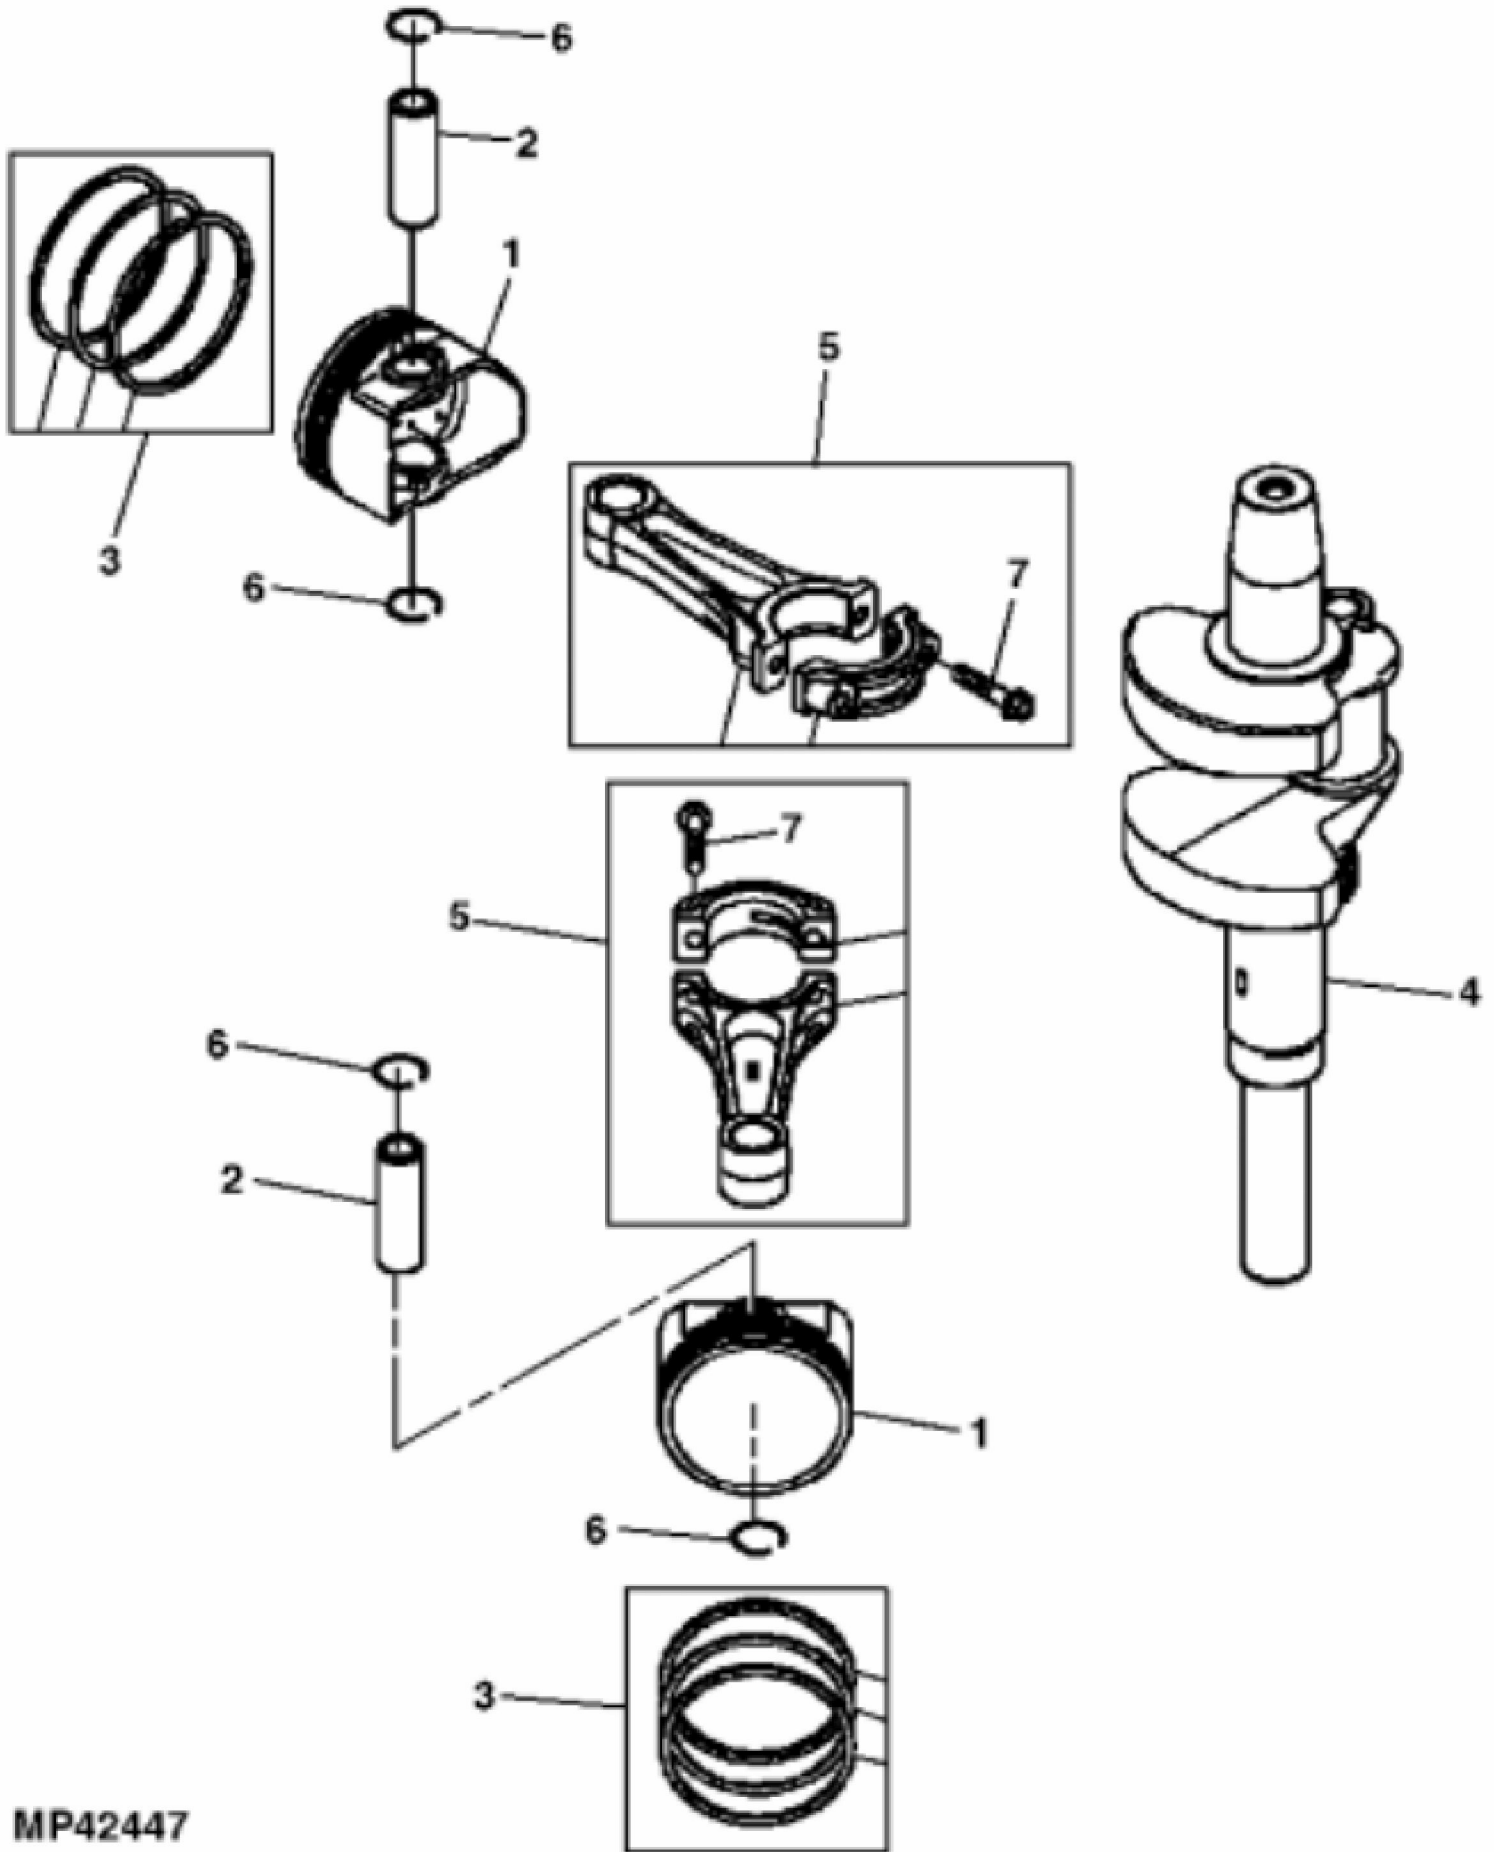

PU20814

John Deere > Turf And Utility >TRACTOR, LAWN AND GARDEN >X394 - TRACTOR, LAWN AND GARDEN >X394 Lawn and Garden Tractor >20 ENGINE MM18194 >ST842340 - ENGINE AND THROTTLE ASSEMBLY

KEY	PART NO.	PART NAME	QTY	REMARKS
1	H77698	TIE BAND	1	
2	N309660	LOCK NUT	1	
3	GX24210	SCREW	4	9.525 X 29.580 mm (3/8" X 1.165")
4	MIA12529	GASOLINE ENGINE	1	MARKED FS651V-ES05R; Kawasaki
5	19M7865	SCREW	3	M8 X 16
6	M162896	GUARD	1	Fuel Line
7	M155077	CLAMP	1	
8	AM140333	ACCELERATOR	1	Throttle Assembly
9	AM147573	CLAMP	1	Assembly, Double Tube
10	37M7510	SCREW	4	M6 X 16
11	M136651	GASKET	2	

KEY	PART NO.	PART NAME	QTY	REMARKS
1	MIU11325	BOLT	7	
2	MIU12397	COVER	1	Breather
3	MIU12395	GASKET	1	Breather
4	MIU12398	PIPE	1	
5	21M7244	SCREW	1	M4 X 8
6	MIU13821	PLATE	1	
7	MIU11769	VALVE	1	Breather
8	M149281	SEAL	1	
9	19M7863	SCREW	10	M6 X 25
10	MIU13778	CASE	1	Rocker No.1
11	MIU12394	GASKET	2	Rocker Case
12	M138389	SEAL	4	
13	MIU12209	BOLT	6	
14	MIU11776	BOLT	4	
15	MIU12390	CYLINDER HEAD	1	No. 1
16	MIU12396	ENGINE CYLINDER HEAD GASKET	2	
17	M74252	PIN	6	
18	MIU12726	STUD	4	
19	MIU14499	COVER	1	
20	MIU13780	HOOK	1	Lift
21	MIU12391	CYLINDER HEAD	1	No. 2
22	MIU14001	PLUG	1	
23	M64850	SEALANT	AR	
24	MIU12400	SEAL	1	
25	MIU12401	PLUG	1	
26	M151774	SEAL	1	
27	MIA12754	CRANKCASE	1	
28	MIU14507	PIPE	3	
29	M76104	O-RING	2	
30	MIU13767	ADAPTER FITTING	1	
31	MIA12337	CRANKCASE	1	
32	19M8319	SCREW	10	M8 X 50
33	GX24210	SCREW	4	
34	M123645	DRAIN PLUG	1	

MP42447

KEY	PART NO.	PART NAME	QTY	REMARKS	
1	MIU12403	PISTON	2	STD	
2	MIU13270	PISTON PIN	2		
3	MIU12405	PISTON RING KIT	2	STD	
4	MIU13077	CRANKSHAFT	1		
5	MIA11615	CONNECTING ROD	2		
6	MIU12408	SNAP RING	4		
7	M146763	BOLT	2		