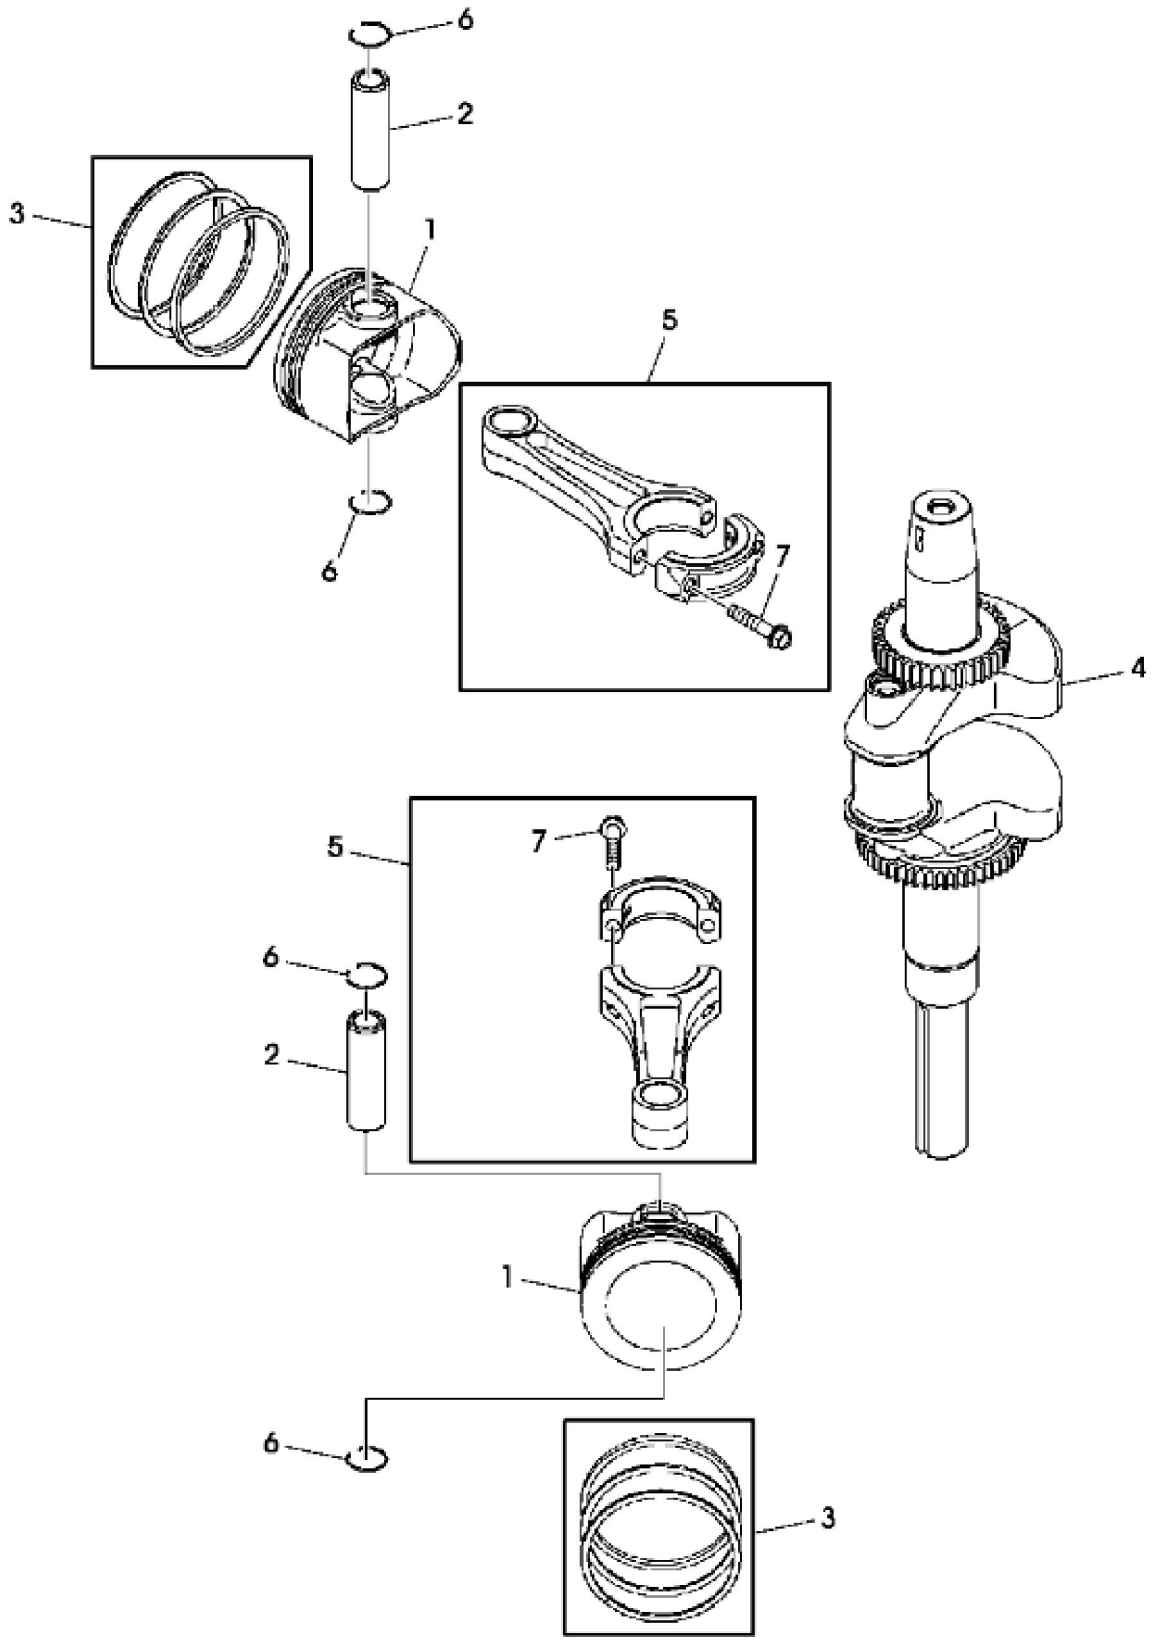

PU01330

KEY	PART NO.	PART NAME	QTY	REMARKS	
1	MIU13013	PISTON	2		
1	MIU13912	PISTON	1	0.5 OS	
2	MIU12211	PISTON PIN	2		
3	MIU13014	PISTON RING	2		
3	MIU13910	PISTON RING	1	0.5 OS	
4	MIU12215	CRANKSHAFT	1		
5	MIA12686	CONNECTING ROD	2		
6	MIU13982	SNAP RING	4		
7	M147310	BOLT	4		

KEY	PART NO.	PART NAME	QTY	REMARKS	
1	M138401	RETAINER	4	Valve Spring	
2	MIU12216	INTAKE VALVE	4		
3	MIU13776	EXHAUST VALVE	2		
4	M152960	RETAINER	2		
5	MIU13309	ROCKSHAFT UNIT	2		
6	MIU12218	ROCKER ARM	1		
7	MIU12224	TAPPET	4		
8	M140238	GUIDE	1		
9	MIU14397	PUSH ROD	2		
10	M140240	PLATE	1		
11	M146880	PLATE	1		
12	MIU13044	SLEEVE	1		
13	MIU12699	SPRING	2	Engine Valve	
14	MIA12849	CAMSHAFT	1		
15	M76091	SCREW	6		
16	MIU10971	BALL BEARING	6		
17	M138413	EXTENSION SPRING	1		
18	M76092	NUT	6		
19	MIU12227	SPACER	1		
20	M118845	RETAINER	8		
21	M70212	PUSH ROD	2		
22	MIU12698	SPRING	4		
23	MIU14000	SNAP RING	2		
24	MIU12219	ROCKER	1		
25	MIU13310	ROCKER ARM	1		
26	MIU13311	ROCKER ARM	1		
27	MIU13777	ROCKER ARM SHAFT	2	Exhaust	