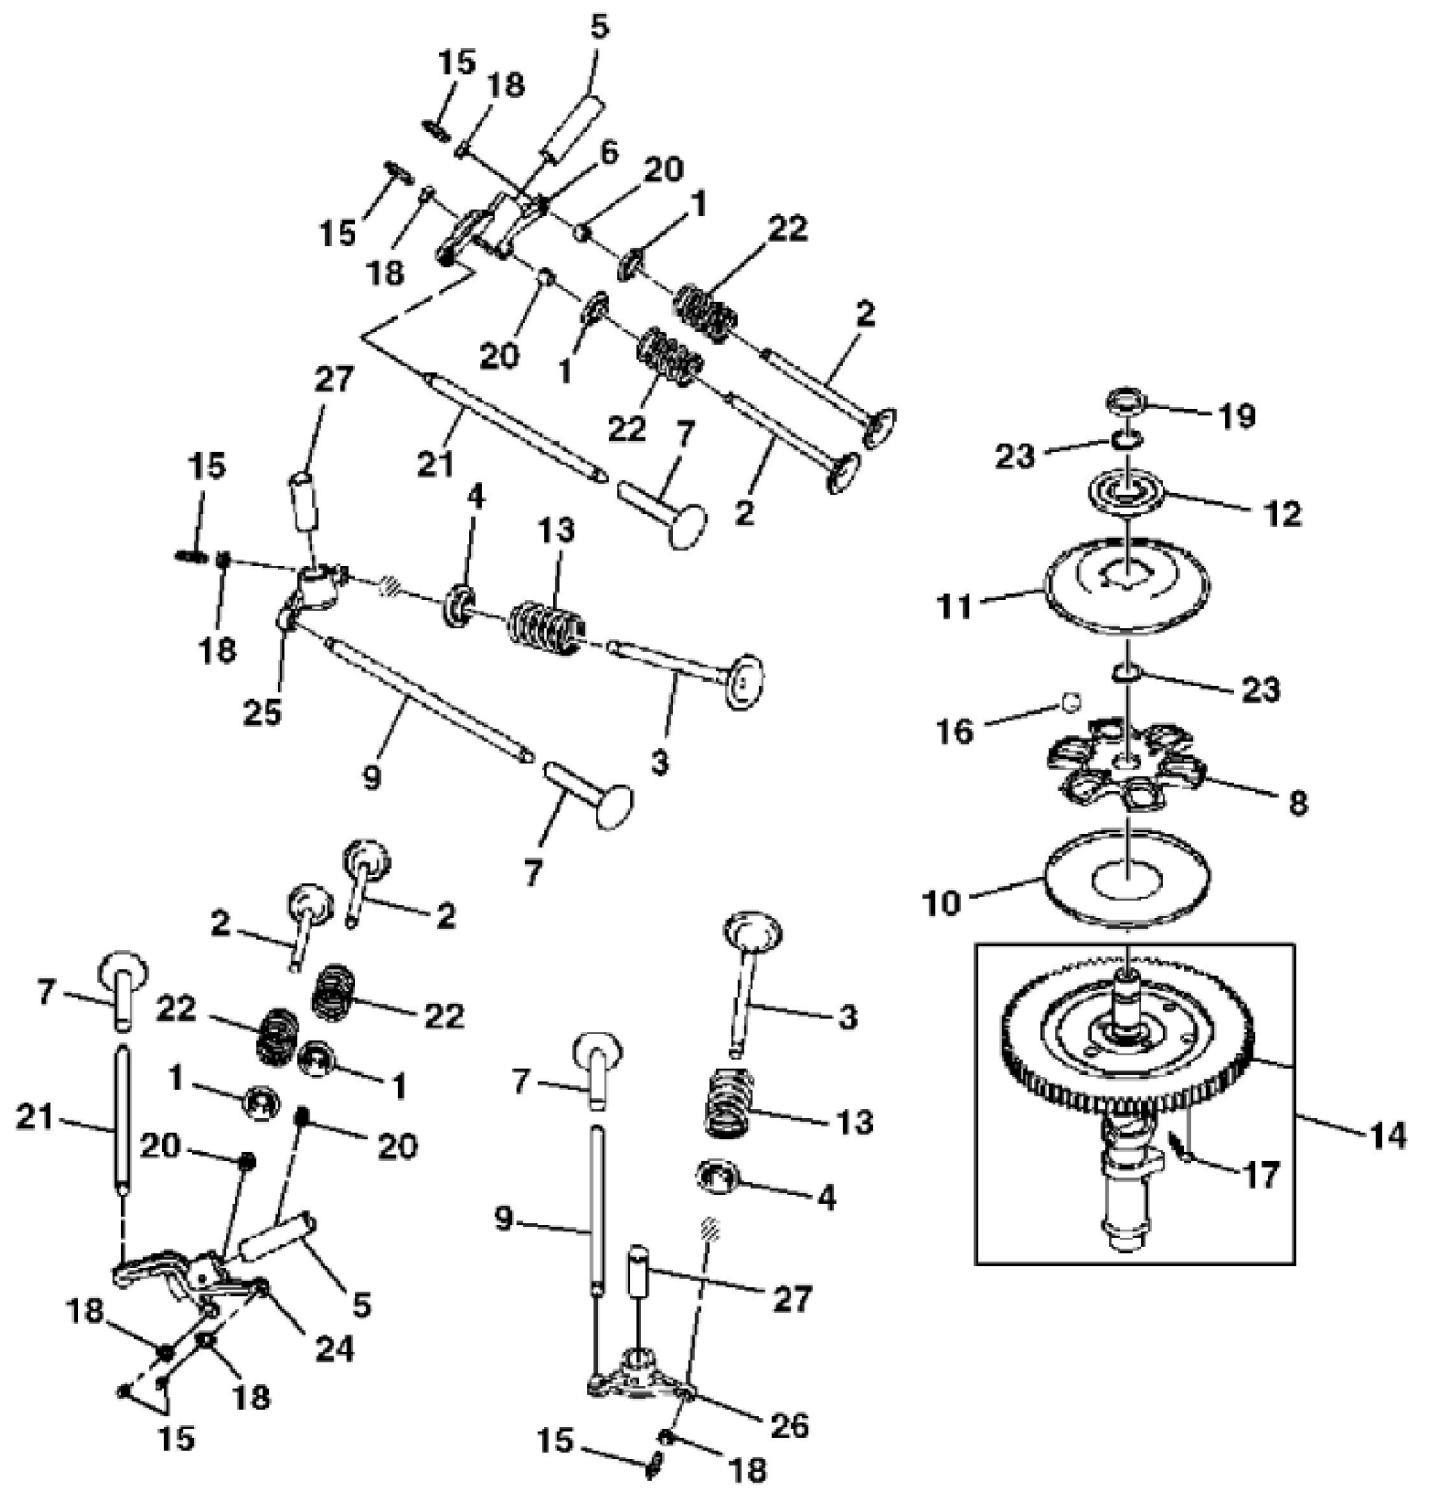

PU01330

KEY	PART NO.	PART NAME	QTY	REMARKS	
1	MIU13013	PISTON	2		
1	MIU13912	PISTON	1	0.5 OS	
2	MIU12211	PISTON PIN	2		
3	MIU13014	PISTON RING	2		
3	MIU13910	PISTON RING	1	0.5 OS	
4	MIU12215	CRANKSHAFT	1		
5	MIA12686	CONNECTING ROD	2		
6	MIU13982	SNAP RING	4		
7	M147310	BOLT	4		

KEY	PART NO.	PART NAME	QTY	REMARKS	
1	M138401	RETAINER	4	Valve Spring	
2	MIU12216	INTAKE VALVE	4		
3	MIU13776	EXHAUST VALVE	2		
4	M152960	RETAINER	2		
5	MIU13309	ROCKSHAFT UNIT	2		
6	MIU12218	ROCKER ARM	1		
7	MIU12224	TAPPET	4		
8	M140238	GUIDE	1		
9	MIU14397	PUSH ROD	2		
10	M140240	PLATE	1		
11	M146880	PLATE	1		
12	MIU13044	SLEEVE	1		
13	MIU12699	SPRING	2	Engine Valve	
14	MIA12849	CAMSHAFT	1		
15	M76091	SCREW	6		
16	MIU10971	BALL BEARING	6		
17	M138413	EXTENSION SPRING	1		
18	M76092	NUT	6		
19	MIU12227	SPACER	1		
20	M118845	RETAINER	8		
21	M70212	PUSH ROD	2		
22	MIU12698	SPRING	4		
23	MIU14000	SNAP RING	2		
24	MIU12219	ROCKER	1		
25	MIU13310	ROCKER ARM	1		
26	MIU13311	ROCKER ARM	1		
27	MIU13777	ROCKER ARM SHAFT	2	Exhaust	