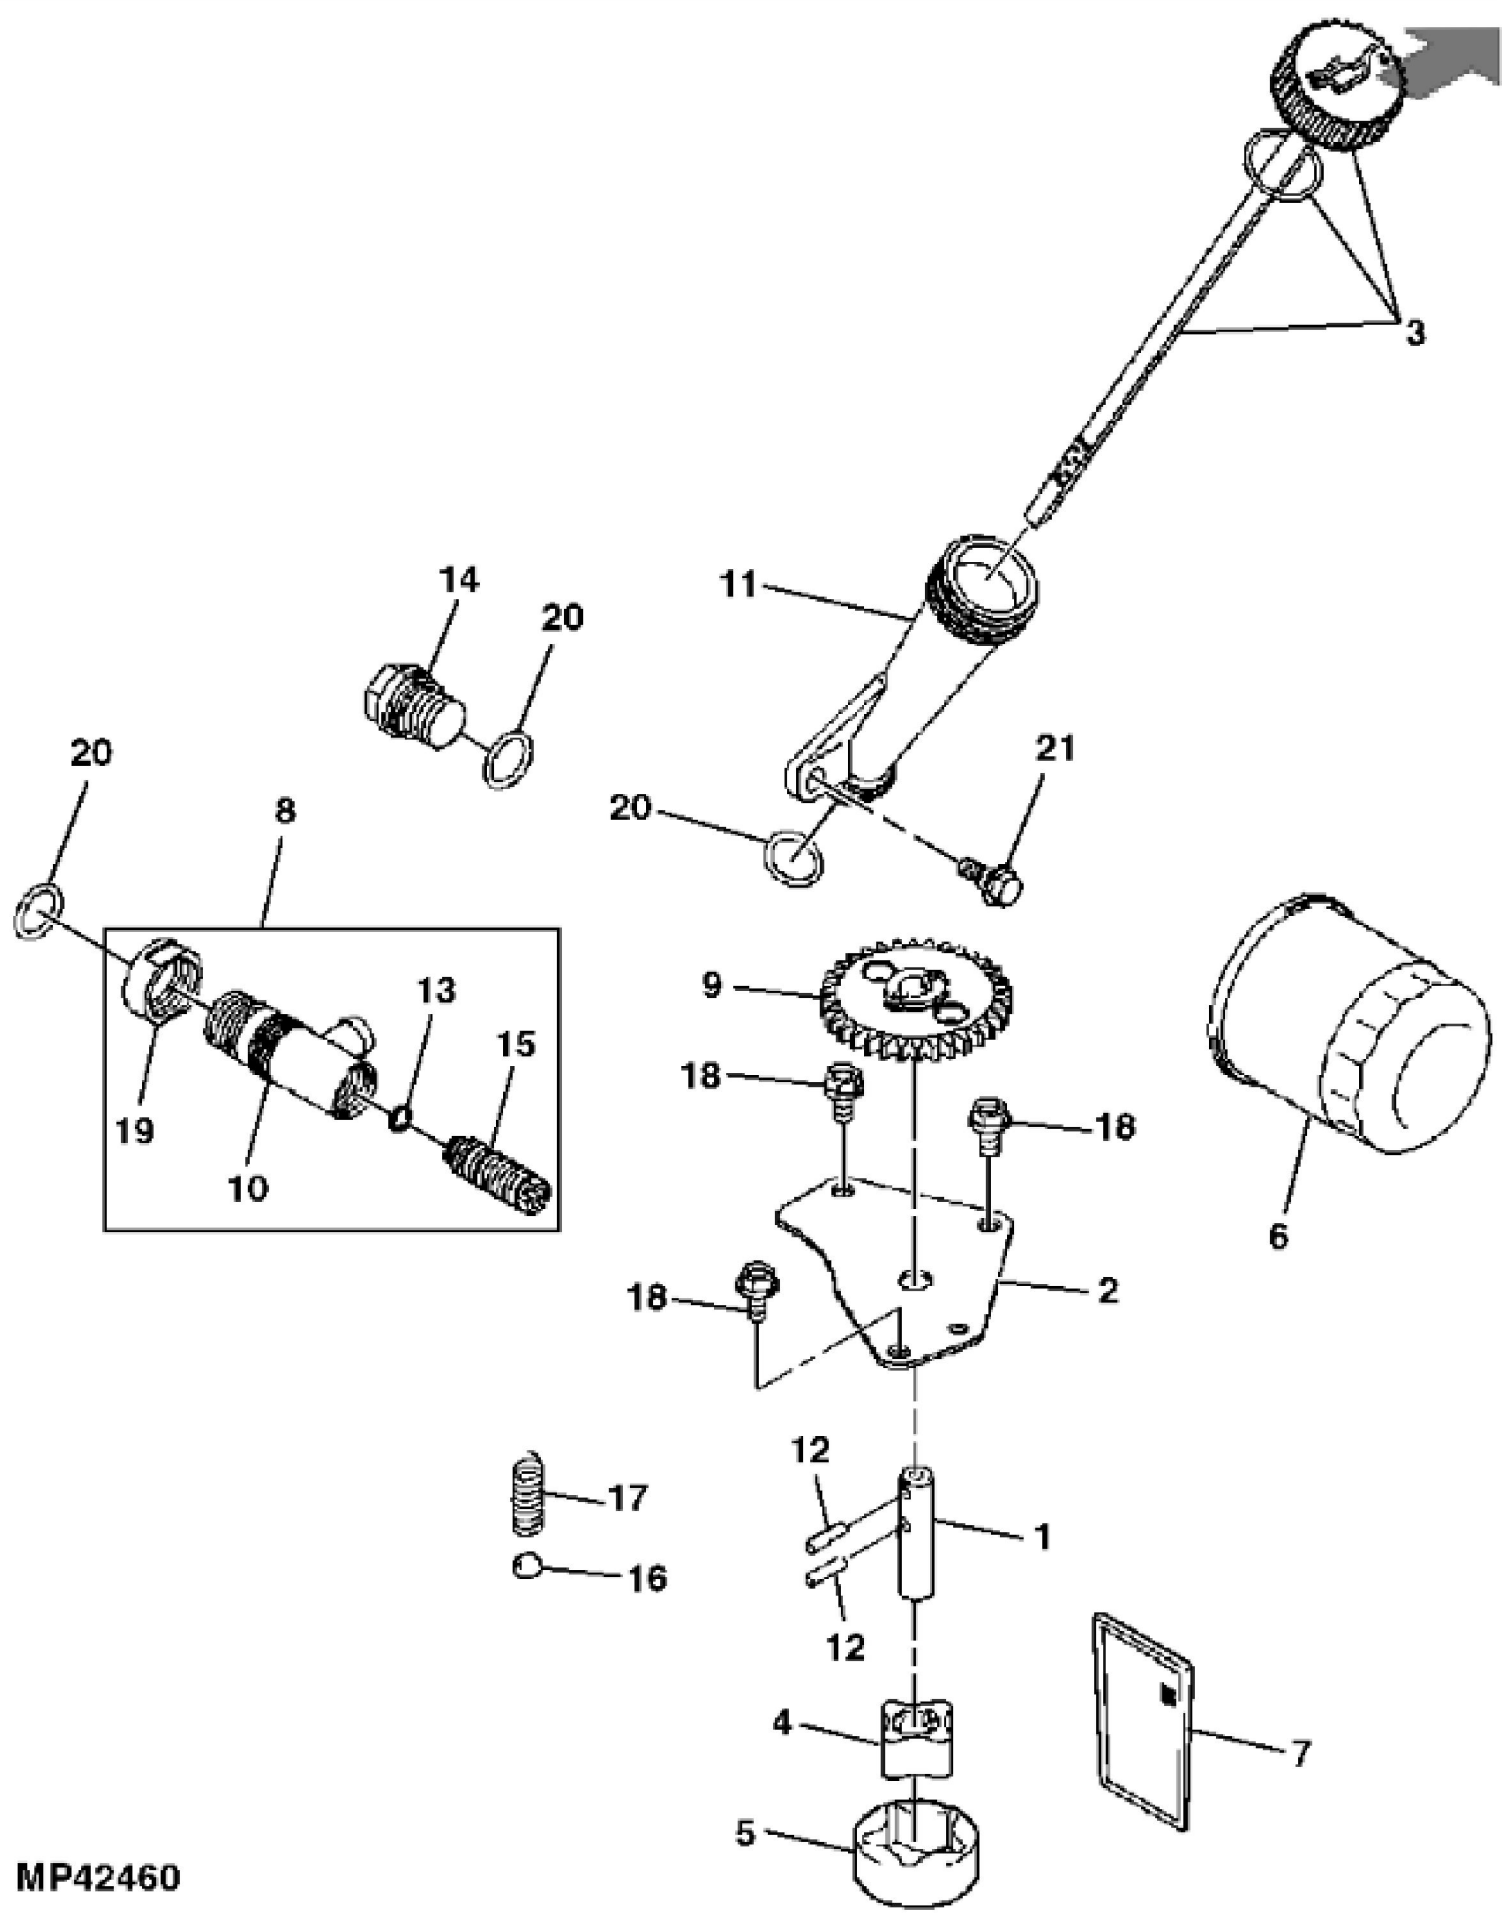

KEY	PART NO.	PART NAME	QTY	REMARKS	
1	M138401	RETAINER	4	Valve Spring	
2	MIU12216	INTAKE VALVE	4		
3	MIU13776	EXHAUST VALVE	2		
4	M152960	RETAINER	2		
5	MIU13309	ROCKSHAFT UNIT	2		
6	MIU12218	ROCKER ARM	1		
7	MIU12224	TAPPET	4		
8	M140238	GUIDE	1		
9	MIU14397	PUSH ROD	2		
10	M140240	PLATE	1		
11	M146880	PLATE	1		
12	MIU13044	SLEEVE	1		
13	MIU12699	SPRING	2	Engine Valve	
14	MIA12849	CAMSHAFT	1		
15	M76091	SCREW	6		
16	MIU10971	BALL BEARING	6		
17	M138413	EXTENSION SPRING	1		
18	M76092	NUT	6		
19	MIU12227	SPACER	1		
20	M118845	RETAINER	8		
21	M70212	PUSH ROD	2		
22	MIU12698	SPRING	4		
23	MIU14000	SNAP RING	2		
24	MIU12219	ROCKER	1		
25	MIU13310	ROCKER ARM	1		
26	MIU13311	ROCKER ARM	1		
27	MIU13777	ROCKER ARM SHAFT	2	Exhaust	

MP42460