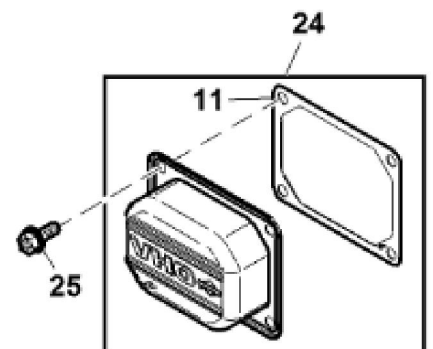

GX257209

KEY	PART NO.	PART NAME	QTY	Serial No.	REMARKS
1	MIA12769	GASOLINE ENGINE	1	____-060000	MARKED 40N877-0011-G1; For USA and Canada
1	MIA12880	GASOLINE ENGINE	1	060001-____	MARKED 40N877-0033-G1; For USA and Canada
1	MIA12770	GASOLINE ENGINE	1	____-060000	MARKED 40N777-0008-B1; Not for USA and Canada
1	MIA12881	GASOLINE ENGINE	1	060001-____	MARKED 40N777-0018-B1; Not for USA and Canada
2	MIA11662	COVER	1		
3	AUC10046	CONTROL	1	____-060000	SUB FOR GY22318; Throttle
3	AUC10079	CONTROL	1	060001-____	Throttle
4	GX23580	SCREW	3		
5	GX24210	SCREW	4		Engine Mounting

KEY	PART NO.	PART NAME	QTY	REMARKS
1	MIA11457	CRANKSHAFT	1	
2	LG690980	GEAR	1	Timing
3	26H4	SHAFT KEY	1	1/8" X 3/8", Woodruff
4	LG222698S	SHAFT KEY	1	Flywheel
5	MIA11459	CONNECTING ROD	2	
6	LG690976	SCREW	4	Connecting Rod
7	MIA11346	PISTON	2	ASSY, Standard
7	MIA11102	PISTON	2	.020" (.50 MM) OS, ASSY
8	MIU12013	PISTON RING KIT	2	Standard
8	MIU12161	PISTON RING KIT	2	.020" (.50 MM) OS
9	LG690975	LOCK	2	Piston Pin
10	MIA11458	PISTON PIN	2	
11	MIA10916	CAMSHAFT	1	For USA and Canada
11	M151221	CAMSHAFT	1	Not for USA and Canada
12	LG690977	TAPPET	4	Valve
13	14H810	NUT	1	7/8"
14	LG691056	WASHER	1	Flywheel