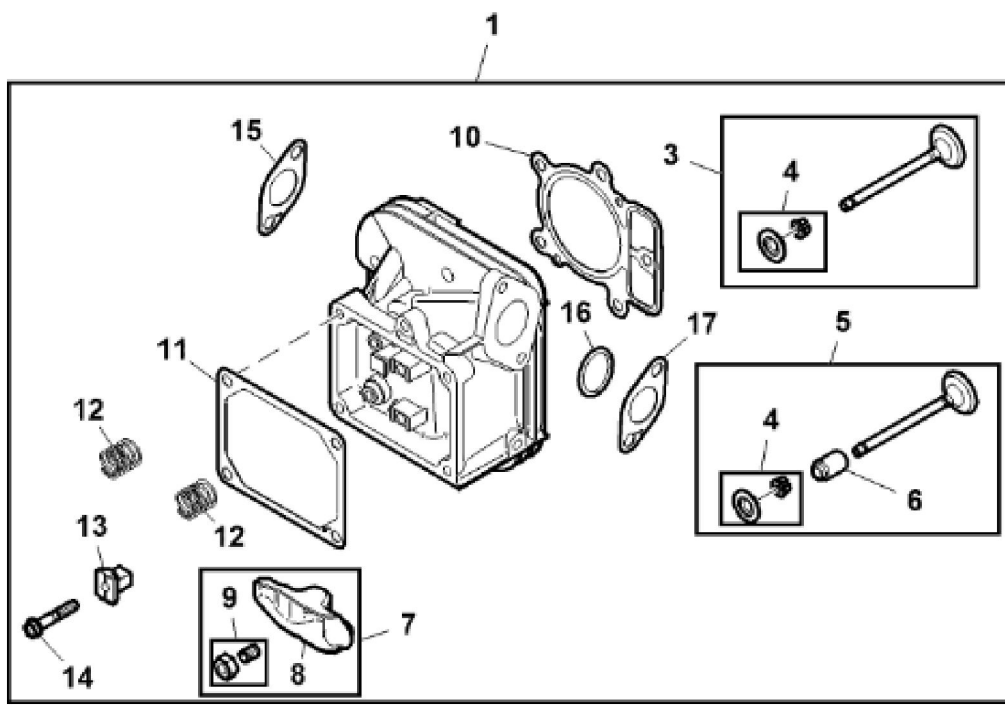

GX257209

KEY	PART NO.	PART NAME	QTY	Serial No.	REMARKS
1	MIA12769	GASOLINE ENGINE	1	____-060000	MARKED 40N877-0011-G1; For USA and Canada
1	MIA12880	GASOLINE ENGINE	1	060001-____	MARKED 40N877-0033-G1; For USA and Canada
1	MIA12770	GASOLINE ENGINE	1	____-060000	MARKED 40N777-0008-B1; Not for USA and Canada
1	MIA12881	GASOLINE ENGINE	1	060001-____	MARKED 40N777-0018-B1; Not for USA and Canada
2	MIA11662	COVER	1		
3	AUC10046	CONTROL	1	____-060000	SUB FOR GY22318; Throttle
3	AUC10079	CONTROL	1	060001-____	Throttle
4	GX23580	SCREW	3		
5	GX24210	SCREW	4		Engine Mounting

KEY	PART NO.	PART NAME	QTY	REMARKS
1	MIA11457	CRANKSHAFT	1	
2	LG690980	GEAR	1	Timing
3	26H4	SHAFT KEY	1	1/8" X 3/8", Woodruff
4	LG222698S	SHAFT KEY	1	Flywheel
5	MIA11459	CONNECTING ROD	2	
6	LG690976	SCREW	4	Connecting Rod
7	MIA11346	PISTON	2	ASSY, Standard
7	MIA11102	PISTON	2	.020" (.50 MM) OS, ASSY
8	MIU12013	PISTON RING KIT	2	Standard
8	MIU12161	PISTON RING KIT	2	.020" (.50 MM) OS
9	LG690975	LOCK	2	Piston Pin
10	MIA11458	PISTON PIN	2	
11	MIA10916	CAMSHAFT	1	For USA and Canada
11	M151221	CAMSHAFT	1	Not for USA and Canada
12	LG690977	TAPPET	4	Valve
13	14H810	NUT	1	7/8"
14	LG691056	WASHER	1	Flywheel