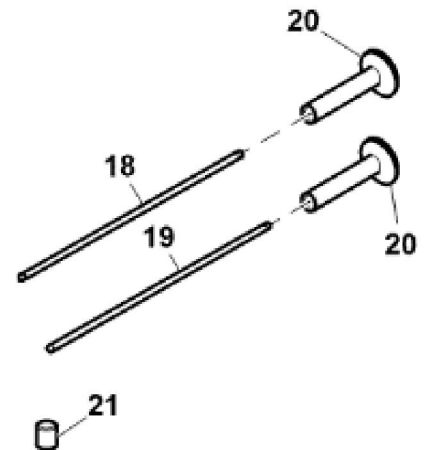

GX257209

KEY	PART NO.	PART NAME	QTY	Serial No.	REMARKS
1	MIA12769	GASOLINE ENGINE	1	____-060000	MARKED 40N877-0011-G1; For USA and Canada
1	MIA12880	GASOLINE ENGINE	1	060001-____	MARKED 40N877-0033-G1; For USA and Canada
1	MIA12770	GASOLINE ENGINE	1	____-060000	MARKED 40N777-0008-B1; Not for USA and Canada
1	MIA12881	GASOLINE ENGINE	1	060001-____	MARKED 40N777-0018-B1; Not for USA and Canada
2	MIA11662	COVER	1		
3	AUC10046	CONTROL	1	____-060000	SUB FOR GY22318; Throttle
3	AUC10079	CONTROL	1	060001-____	Throttle
4	GX23580	SCREW	3		
5	GX24210	SCREW	4		Engine Mounting

KEY	PART NO.	PART NAME	QTY	REMARKS
1	MIA11457	CRANKSHAFT	1	
2	LG690980	GEAR	1	Timing
3	26H4	SHAFT KEY	1	1/8" X 3/8", Woodruff
4	LG222698S	SHAFT KEY	1	Flywheel
5	MIA11459	CONNECTING ROD	2	
6	LG690976	SCREW	4	Connecting Rod
7	MIA11346	PISTON	2	ASSY, Standard
7	MIA11102	PISTON	2	.020" (.50 MM) OS, ASSY
8	MIU12013	PISTON RING KIT	2	Standard
8	MIU12161	PISTON RING KIT	2	.020" (.50 MM) OS
9	LG690975	LOCK	2	Piston Pin
10	MIA11458	PISTON PIN	2	
11	MIA10916	CAMSHAFT	1	For USA and Canada
11	M151221	CAMSHAFT	1	Not for USA and Canada
12	LG690977	TAPPET	4	Valve
13	14H810	NUT	1	7/8"
14	LG691056	WASHER	1	Flywheel