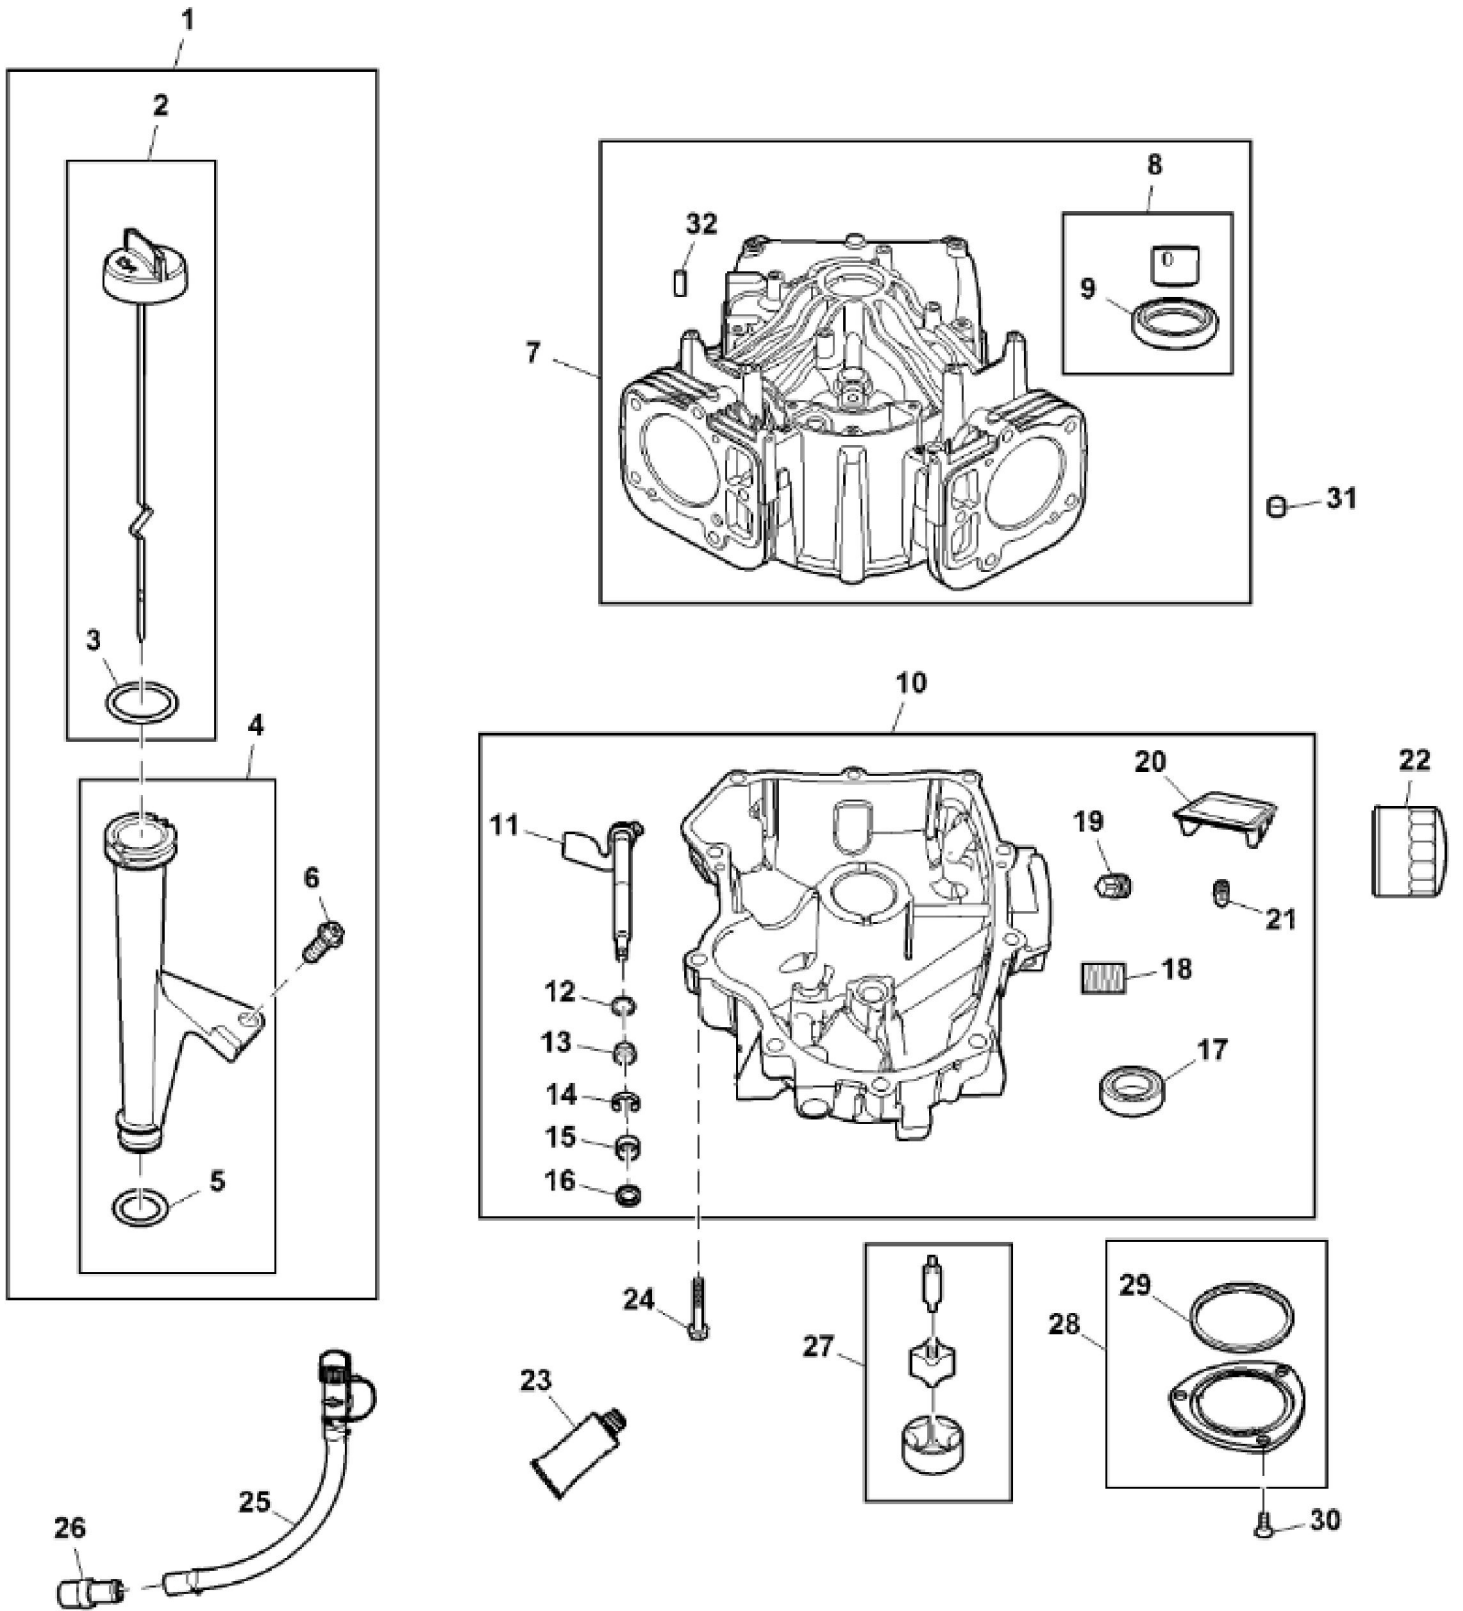

GX257209

KEY	PART NO.	PART NAME	QTY	Serial No.	REMARKS
1	MIA12769	GASOLINE ENGINE	1	____-060000	MARKED 40N877-0011-G1; For USA and Canada
1	MIA12880	GASOLINE ENGINE	1	060001-____	MARKED 40N877-0033-G1; For USA and Canada
1	MIA12770	GASOLINE ENGINE	1	____-060000	MARKED 40N777-0008-B1; Not for USA and Canada
1	MIA12881	GASOLINE ENGINE	1	060001-____	MARKED 40N777-0018-B1; Not for USA and Canada
2	MIA11662	COVER	1		
3	AUC10046	CONTROL	1	____-060000	SUB FOR GY22318; Throttle
3	AUC10079	CONTROL	1	060001-____	Throttle
4	GX23580	SCREW	3		
5	GX24210	SCREW	4		Engine Mounting

KEY	PART NO.	PART NAME	QTY	REMARKS
1	MIA11457	CRANKSHAFT	1	
2	LG690980	GEAR	1	Timing
3	26H4	SHAFT KEY	1	1/8" X 3/8", Woodruff
4	LG222698S	SHAFT KEY	1	Flywheel
5	MIA11459	CONNECTING ROD	2	
6	LG690976	SCREW	4	Connecting Rod
7	MIA11346	PISTON	2	ASSY, Standard
7	MIA11102	PISTON	2	.020" (.50 MM) OS, ASSY
8	MIU12013	PISTON RING KIT	2	Standard
8	MIU12161	PISTON RING KIT	2	.020" (.50 MM) OS
9	LG690975	LOCK	2	Piston Pin
10	MIA11458	PISTON PIN	2	
11	MIA10916	CAMSHAFT	1	For USA and Canada
11	M151221	CAMSHAFT	1	Not for USA and Canada
12	LG690977	TAPPET	4	Valve
13	14H810	NUT	1	7/8"
14	LG691056	WASHER	1	Flywheel