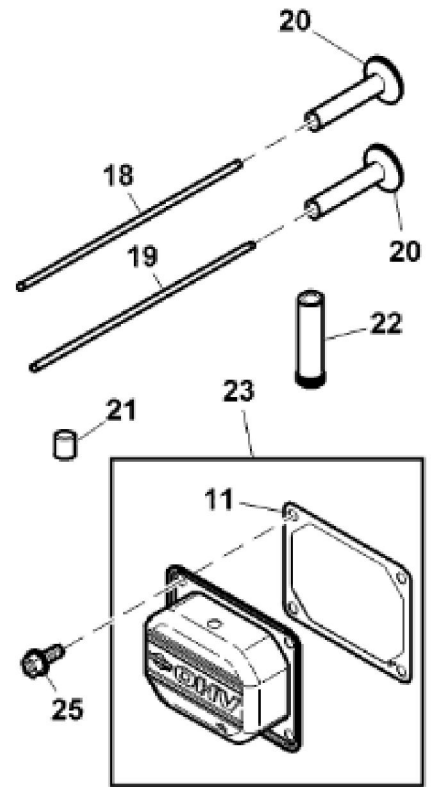

GX257209

KEY	PART NO.	PART NAME	QTY	Serial No.	REMARKS
1	MIA12769	GASOLINE ENGINE	1	____-060000	MARKED 40N877-0011-G1; For USA and Canada
1	MIA12880	GASOLINE ENGINE	1	060001-____	MARKED 40N877-0033-G1; For USA and Canada
1	MIA12770	GASOLINE ENGINE	1	____-060000	MARKED 40N777-0008-B1; Not for USA and Canada
1	MIA12881	GASOLINE ENGINE	1	060001-____	MARKED 40N777-0018-B1; Not for USA and Canada
2	MIA11662	COVER	1		
3	AUC10046	CONTROL	1	____-060000	SUB FOR GY22318; Throttle
3	AUC10079	CONTROL	1	060001-____	Throttle
4	GX23580	SCREW	3		
5	GX24210	SCREW	4		Engine Mounting

KEY	PART NO.	PART NAME	QTY	REMARKS
1	MIA11457	CRANKSHAFT	1	
2	LG690980	GEAR	1	Timing
3	26H4	SHAFT KEY	1	1/8" X 3/8", Woodruff
4	LG222698S	SHAFT KEY	1	Flywheel
5	MIA11459	CONNECTING ROD	2	
6	LG690976	SCREW	4	Connecting Rod
7	MIA11346	PISTON	2	ASSY, Standard
7	MIA11102	PISTON	2	.020" (.50 MM) OS, ASSY
8	MIU12013	PISTON RING KIT	2	Standard
8	MIU12161	PISTON RING KIT	2	.020" (.50 MM) OS
9	LG690975	LOCK	2	Piston Pin
10	MIA11458	PISTON PIN	2	
11	MIA10916	CAMSHAFT	1	For USA and Canada
11	M151221	CAMSHAFT	1	Not for USA and Canada
12	LG690977	TAPPET	4	Valve
13	14H810	NUT	1	7/8"
14	LG691056	WASHER	1	Flywheel