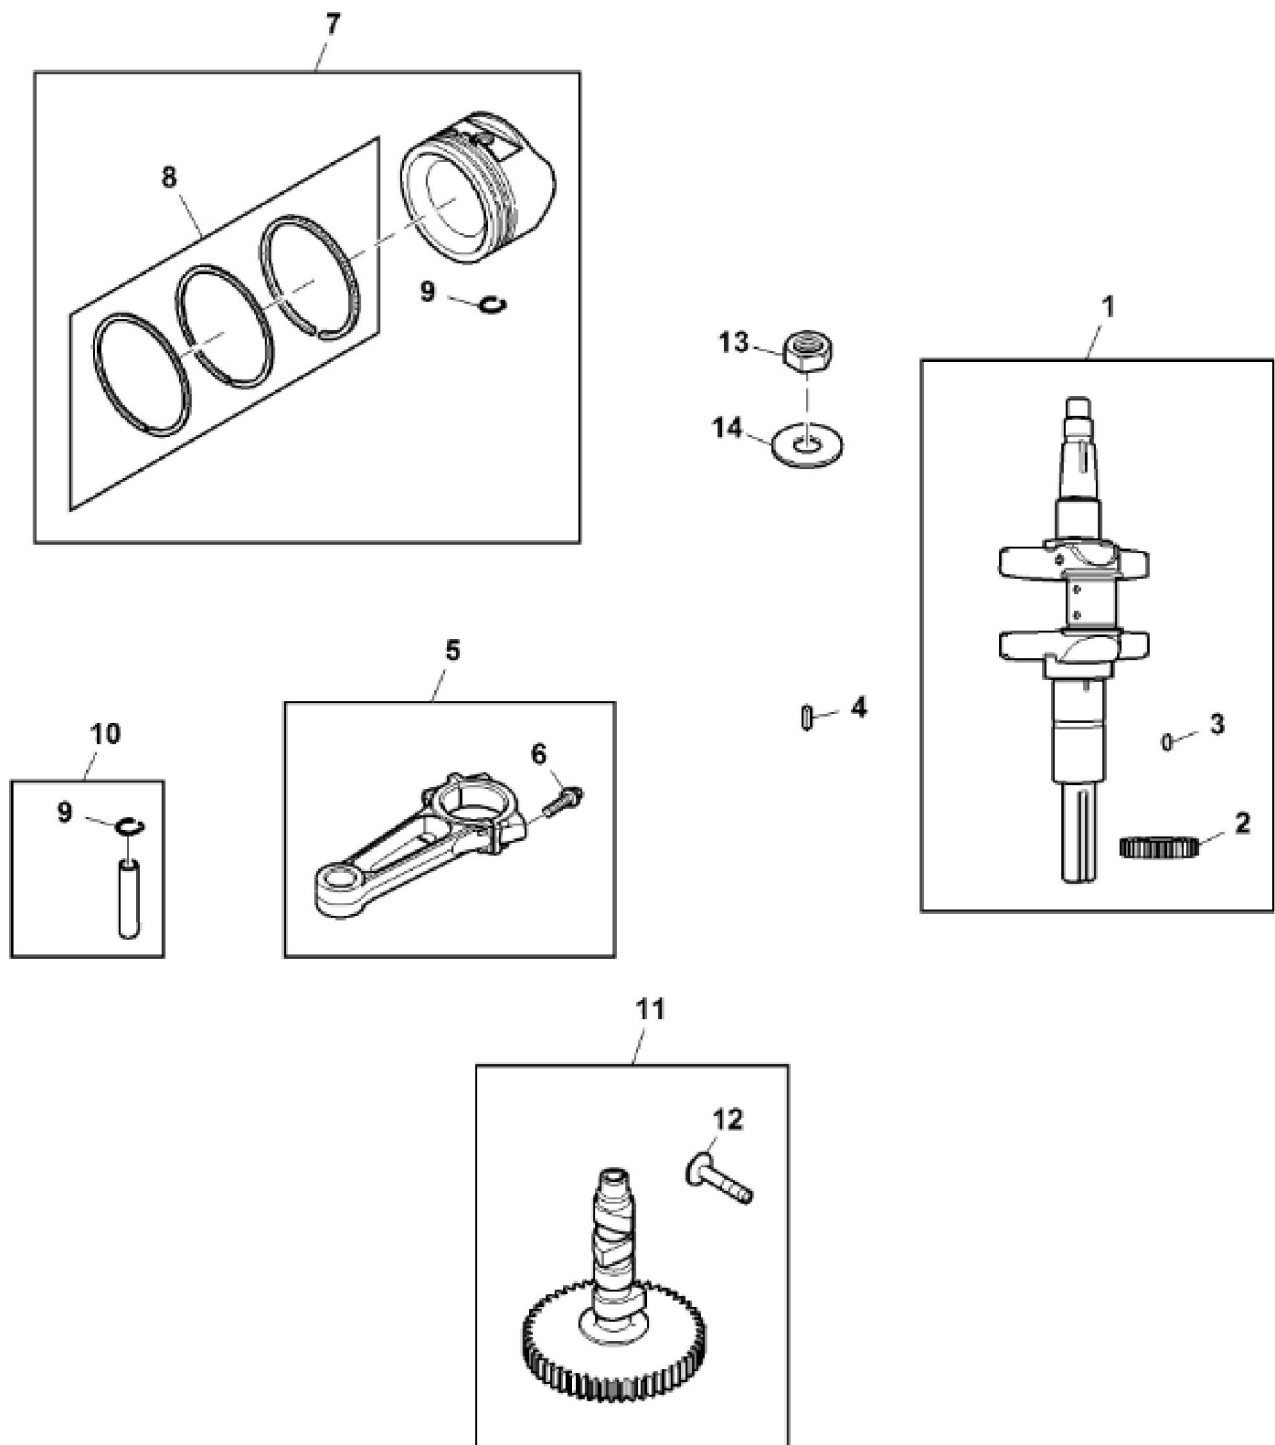

GX291158

KEY	PART NO.	PART NAME	QTY	Serial No.	REMARKS
1	UC11104	DIPSTICK	1		SUB FOR LG499602
2	LG691036	DIPSTICK	1		
3	LG691031	O-RING	1		
4	LG691037	OIL TUBE	1		
5	LG691032	SEAL	1		
6	M153266	SCREW	1		
7	MIA13208	CYLINDER	1		
8	MIA11778	SEAL KIT	1		
9	LG391086S	SEAL	1		
10	MIA13209	RESERVOIR	1		
11	LG691045	CRANK	1		
12	M142280	WASHER	1		
13	M142282	BUSHING	2		
14	M142286	RETAINER	2		
15	MIU12503	BUSHING	1		
16	MIU11284	SEAL	1		
17	MIU11958	SEAL	1		Oil
18	LG690954	THREADED NIPPLE	1		Oil Filter
19	LG690946	DRAIN PLUG	1		
20	MIU12140	SCREEN	1		
21	15H638	PIPE PLUG	1		1/8"
22	AM125424	OIL FILTER	1		Engine
23	PM37469	LIQUID GASKET	1		Crankcase
24	M142896	SCREW	10		
25	MIU14391	HOSE	1		Oil Drain
26	MIU14390	HOSE FITTING	1		
27	MIU12143	OIL PUMP	1		
28	MIA11464	COVER	1		Oil Pump
29	MIU12153	SEAL	1		
30	MIU12142	SCREW	3		
31	LG690959	DOWEL PIN	2	060001-_____	
32	UC12131	PIN	1	060001-_____	

KEY	PART NO.	PART NAME	QTY	REMARKS
1	MIA11457	CRANKSHAFT	1	
2	LG690980	GEAR	1	Timing
3	26H4	SHAFT KEY	1	1/8" X 3/8", Woodruff
4	LG222698S	SHAFT KEY	1	Flywheel
5	MIA11459	CONNECTING ROD	2	
6	LG690976	SCREW	4	Connecting Rod
7	MIA11346	PISTON	2	ASSY, Standard
7	MIA11102	PISTON	2	.020" (.50 MM) OS, ASSY
8	MIU12013	PISTON RING KIT	2	Standard
8	MIU12161	PISTON RING KIT	2	.020" (.50 MM) OS
9	LG690975	LOCK	2	Piston Pin
10	MIA11458	PISTON PIN	2	
11	MIA10916	CAMSHAFT	1	For USA and Canada
11	M151221	CAMSHAFT	1	Not for USA and Canada
12	LG690977	TAPPET	4	Valve
13	14H810	NUT	1	7/8"
14	LG691056	WASHER	1	Flywheel