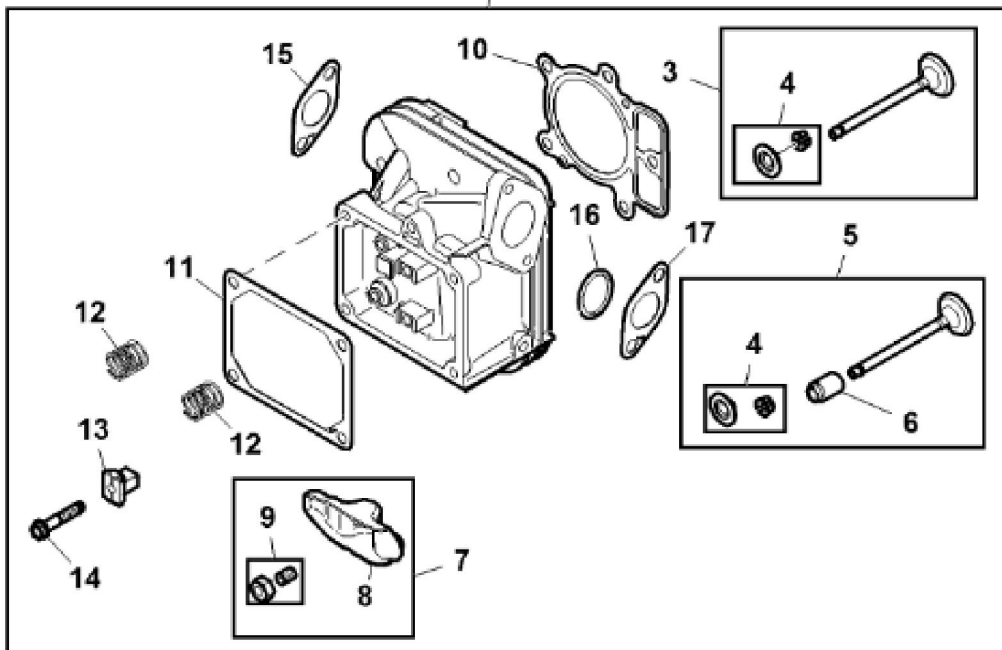

GX257209

KEY	PART NO.	PART NAME	QTY	Serial No.	REMARKS
1	MIA12769	GASOLINE ENGINE	1	____-060000	MARKED 40N877-0011-G1; For USA and Canada
1	MIA12880	GASOLINE ENGINE	1	060001-____	MARKED 40N877-0033-G1; For USA and Canada
1	MIA12770	GASOLINE ENGINE	1	____-060000	MARKED 40N777-0008-B1; Not for USA and Canada
1	MIA12881	GASOLINE ENGINE	1	060001-____	MARKED 40N777-0018-B1; Not for USA and Canada
2	MIA11662	COVER	1		
3	AUC10046	CONTROL	1	____-060000	SUB FOR GY22318; Throttle
3	AUC10079	CONTROL	1	060001-____	Throttle
4	GX23580	SCREW	3		
5	GX24210	SCREW	4		Engine Mounting

KEY	PART NO.	PART NAME	QTY	REMARKS
1	MIA11457	CRANKSHAFT	1	
2	LG690980	GEAR	1	Timing
3	26H4	SHAFT KEY	1	1/8" X 3/8", Woodruff
4	LG222698S	SHAFT KEY	1	Flywheel
5	MIA11459	CONNECTING ROD	2	
6	LG690976	SCREW	4	Connecting Rod
7	MIA11346	PISTON	2	ASSY, Standard
7	MIA11102	PISTON	2	.020" (.50 MM) OS, ASSY
8	MIU12013	PISTON RING KIT	2	Standard
8	MIU12161	PISTON RING KIT	2	.020" (.50 MM) OS
9	LG690975	LOCK	2	Piston Pin
10	MIA11458	PISTON PIN	2	
11	MIA10916	CAMSHAFT	1	For USA and Canada
11	M151221	CAMSHAFT	1	Not for USA and Canada
12	LG690977	TAPPET	4	Valve
13	14H810	NUT	1	7/8"
14	LG691056	WASHER	1	Flywheel