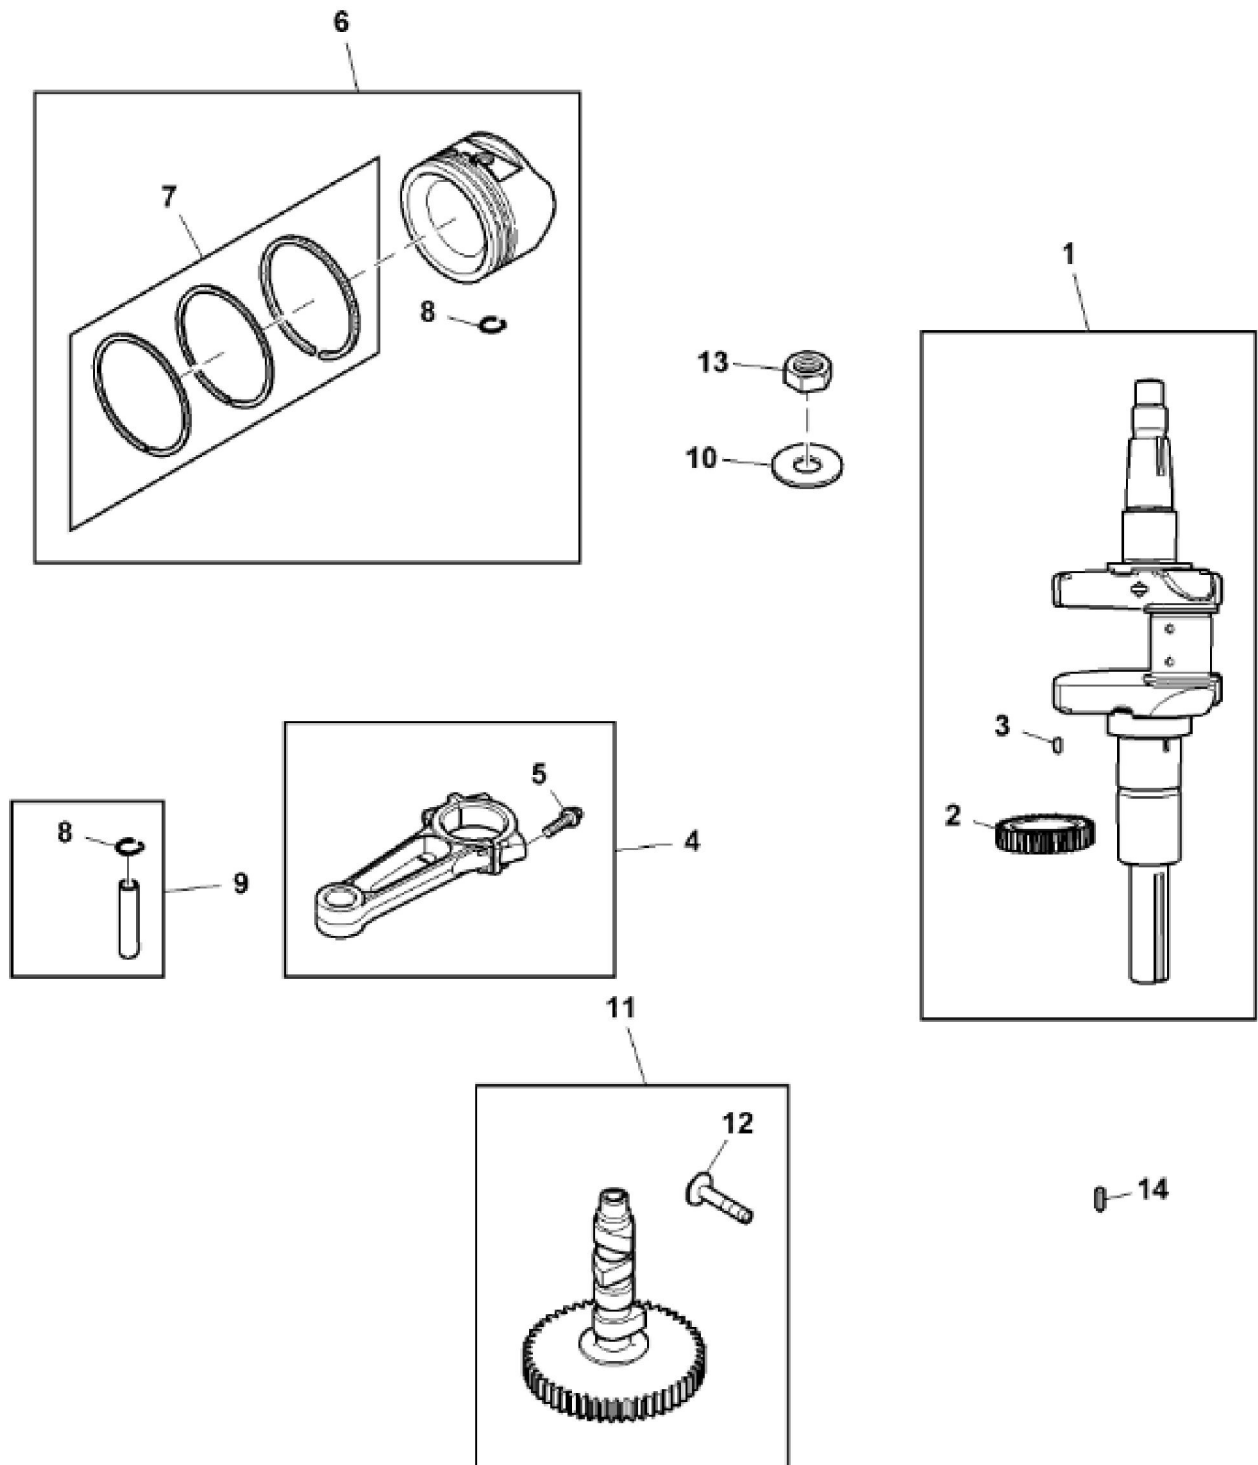

GX259276

KEY	PART NO.	PART NAME	QTY	Serial No.	REMARKS
1	MIA12772	GASOLINE ENGINE	1	____-060000	MARKED 44S677-026-G1; 48" / 54" Mower Deck; For USA
1	MIA12883	GASOLINE ENGINE	1	060001-____	MARKED 44U677- 0001- G1; 48" / 54" Mower Deck; For USA
1	MIA12773	GASOLINE ENGINE	1	____-060000	MARKED 40S877-0018-B1; 48" Mower Deck; Not for USA
1	MIA12884	GASOLINE ENGINE	1	060001-____	MARKED 40U877- 0001- B1; 48" Mower Deck; Not for USA
2	GY22413	PUSH PULL CABLE	1		Throttle Control
3	GX24210	SCREW	4		
4	MIA11662	COVER	1		

KEY	PART NO.	PART NAME	QTY	Serial No.	REMARKS
1	MIA11457	CRANKSHAFT	1		
2	LG690980	GEAR	1		Timing
3	26H4	SHAFT KEY	1		1/8" X 3/8", Woodruff
4	MIA11459	CONNECTING ROD	2		
5	LG690976	SCREW	4		
6	MIA10996	PISTON	2	____-060000	ASSY, Standard
6	MIA11036	PISTON	2	060001-____	ASSY, Standard
6	MIA11788	PISTON	2	____-060000	0.50 mm
6	MIA11037	PISTON	2	060001-____	0.50 mm
7	MIU11282	PISTON RING KIT	2		Standard
7	MIU11283	PISTON RING KIT	2		0.50 mm
8	LG690975	LOCK	4		Piston Pin
9	MIA11458	PISTON PIN	2		
10	LG691056	WASHER	1		Flywheel
11	MIA11789	CAMSHAFT	1		Valve
12	LG690977	TAPPET	4		
13	14H810	NUT	1		7/8"
14	LG222698S	SHAFT KEY	1		Flywheel