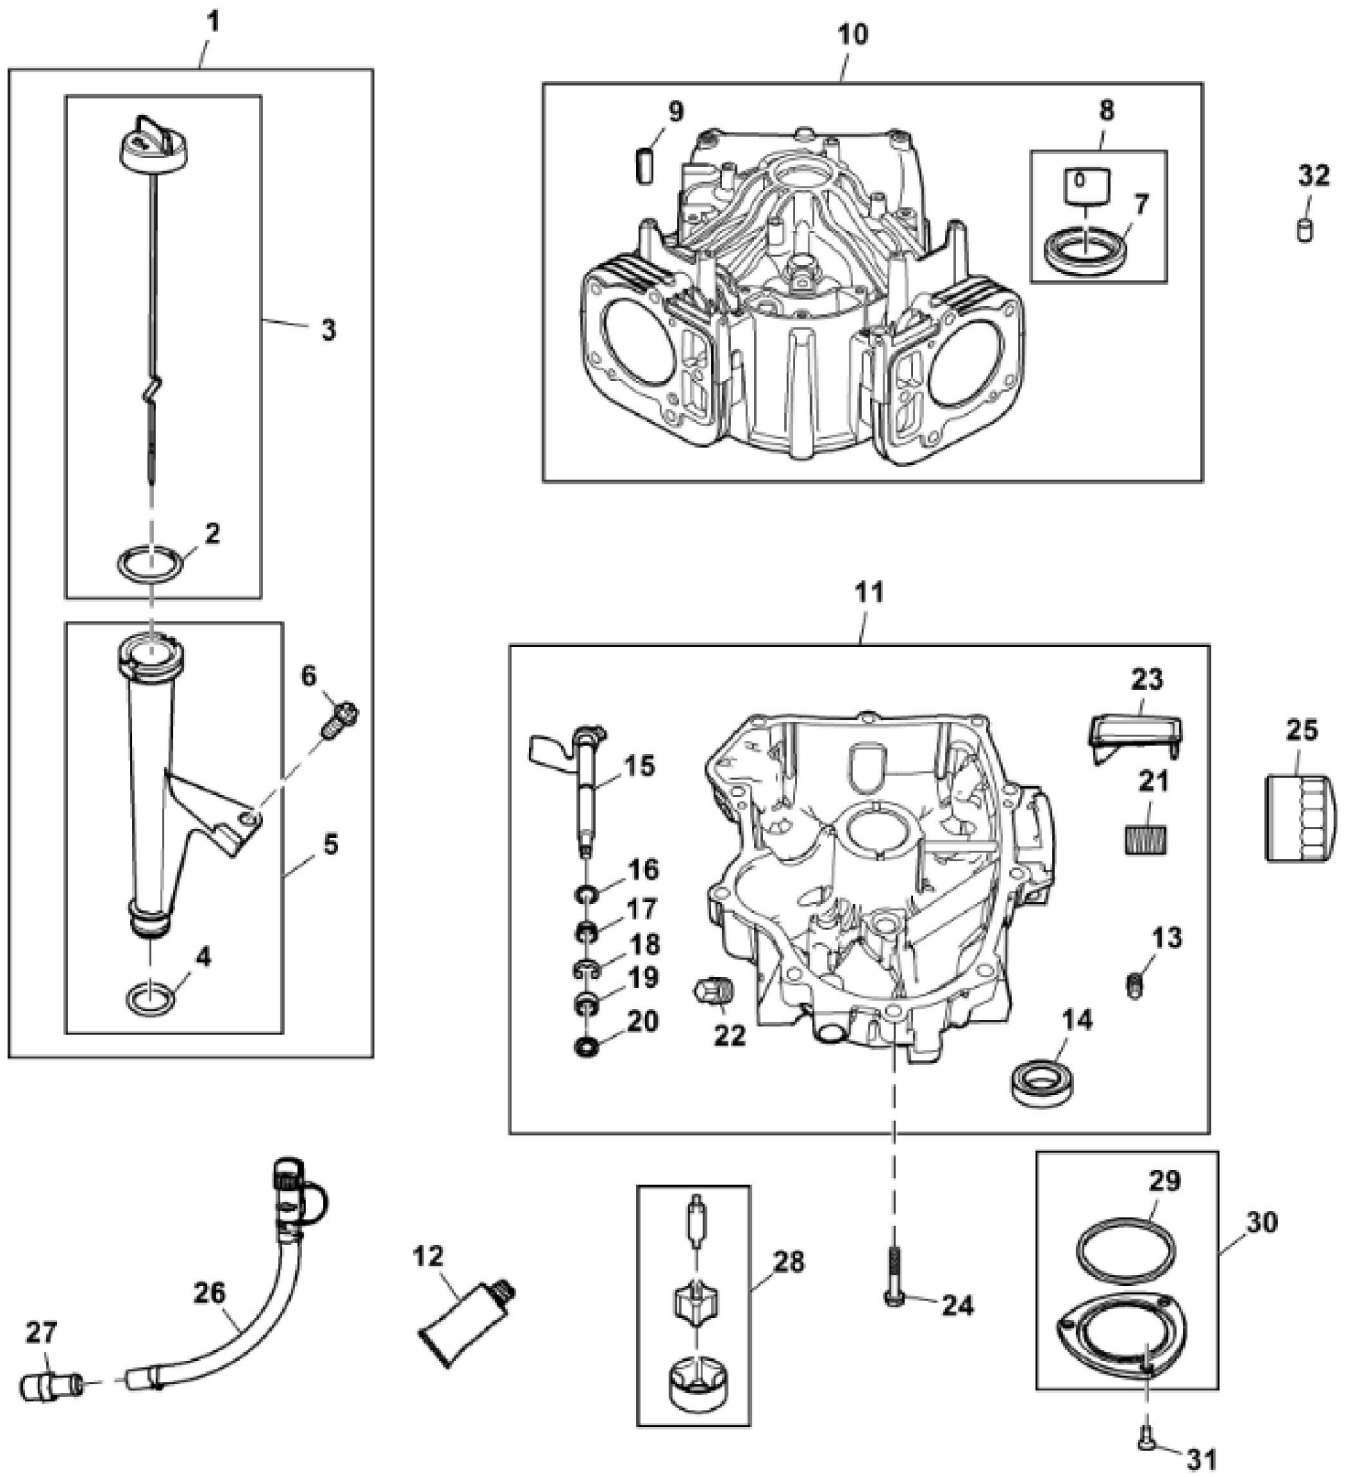

GX259276

KEY	PART NO.	PART NAME	QTY	Serial No.	REMARKS
1	MIA12772	GASOLINE ENGINE	1	____-060000	MARKED 44S677-026-G1; 48" / 54" Mower Deck; For USA
1	MIA12883	GASOLINE ENGINE	1	060001-____	MARKED 44U677- 0001- G1; 48" / 54" Mower Deck; For USA
1	MIA12773	GASOLINE ENGINE	1	____-060000	MARKED 40S877-0018-B1; 48" Mower Deck; Not for USA
1	MIA12884	GASOLINE ENGINE	1	060001-____	MARKED 40U877- 0001- B1; 48" Mower Deck; Not for USA
2	GY22413	PUSH PULL CABLE	1		Throttle Control
3	GX24210	SCREW	4		
4	MIA11662	COVER	1		

KEY	PART NO.	PART NAME	QTY	Serial No.	REMARKS
1	MIA11457	CRANKSHAFT	1		
2	LG690980	GEAR	1		Timing
3	26H4	SHAFT KEY	1		1/8" X 3/8", Woodruff
4	MIA11459	CONNECTING ROD	2		
5	LG690976	SCREW	4		
6	MIA10996	PISTON	2	____-060000	ASSY, Standard
6	MIA11036	PISTON	2	060001-____	ASSY, Standard
6	MIA11788	PISTON	2	____-060000	0.50 mm
6	MIA11037	PISTON	2	060001-____	0.50 mm
7	MIU11282	PISTON RING KIT	2		Standard
7	MIU11283	PISTON RING KIT	2		0.50 mm
8	LG690975	LOCK	4		Piston Pin
9	MIA11458	PISTON PIN	2		
10	LG691056	WASHER	1		Flywheel
11	MIA11789	CAMSHAFT	1		Valve
12	LG690977	TAPPET	4		
13	14H810	NUT	1		7/8"
14	LG222698S	SHAFT KEY	1		Flywheel