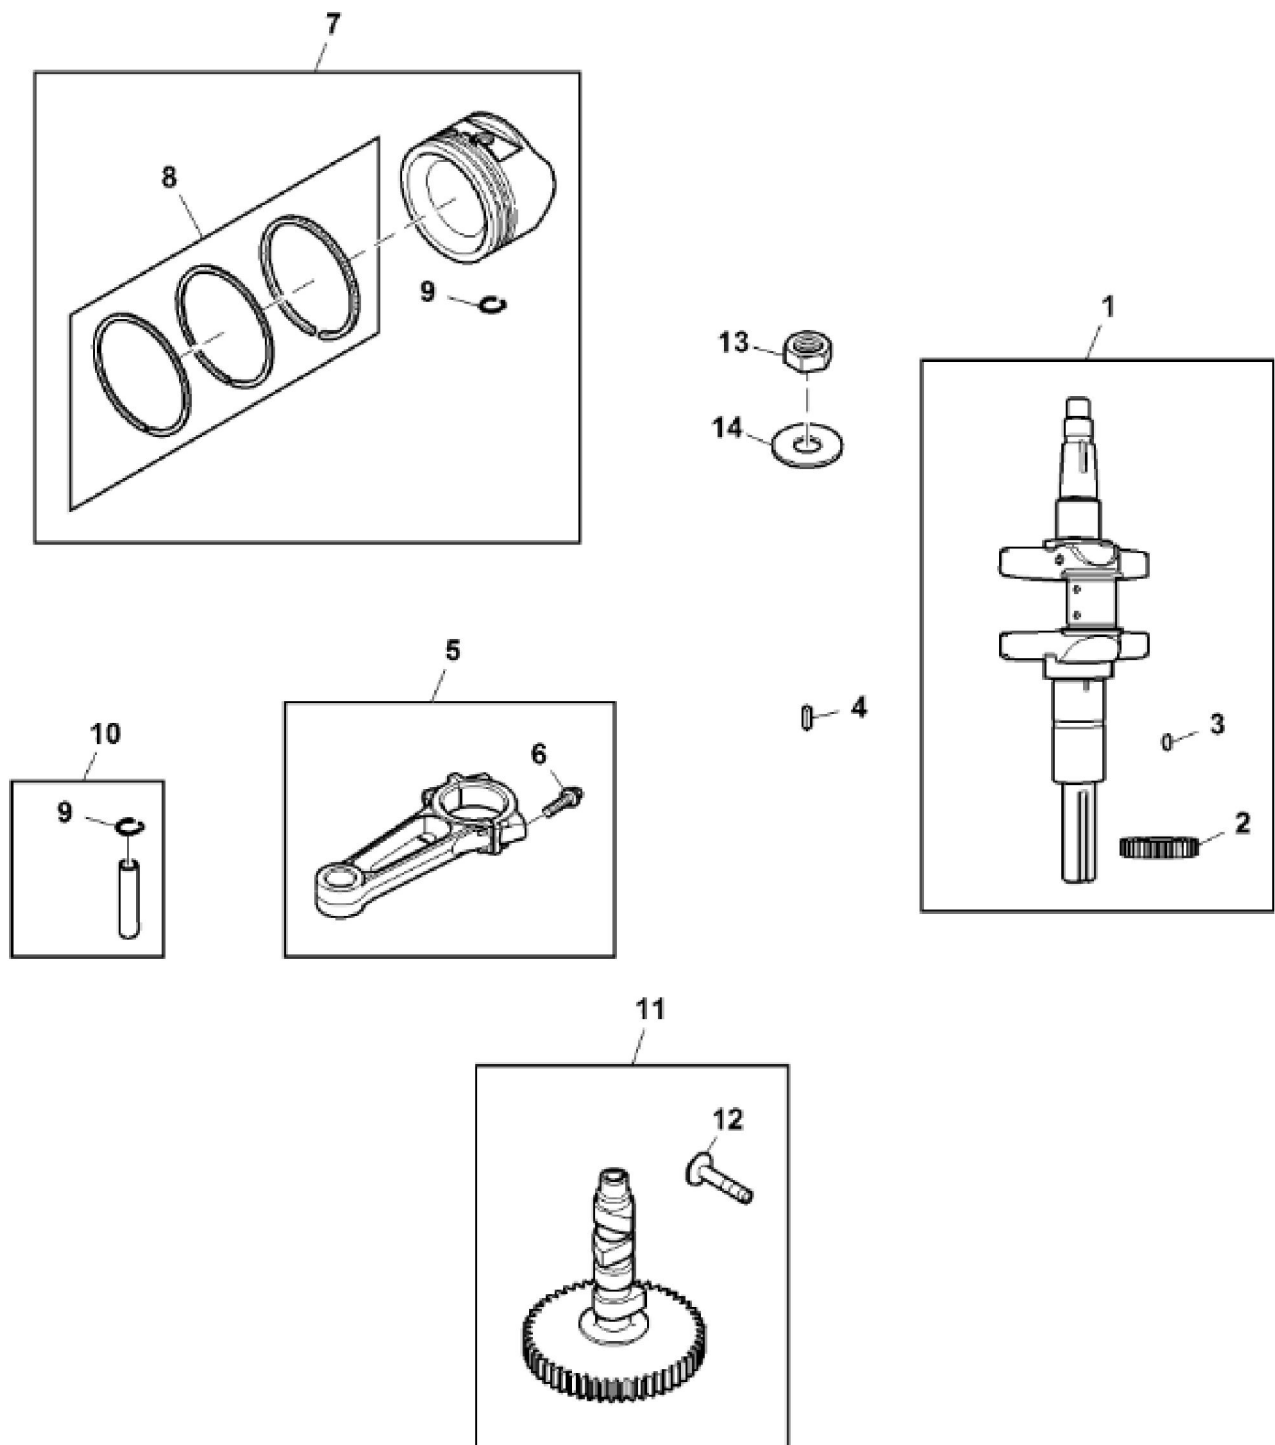

GX259276

KEY	PART NO.	PART NAME	QTY	Serial No.	REMARKS
1	MIA12772	GASOLINE ENGINE	1	____-060000	MARKED 44S677-026-G1; 48" / 54" Mower Deck; For USA
1	MIA12883	GASOLINE ENGINE	1	060001-____	MARKED 44U677- 0001- G1; 48" / 54" Mower Deck; For USA
1	MIA12773	GASOLINE ENGINE	1	____-060000	MARKED 40S877-0018-B1; 48" Mower Deck; Not for USA
1	MIA12884	GASOLINE ENGINE	1	060001-____	MARKED 40U877- 0001- B1; 48" Mower Deck; Not for USA
2	GY22413	PUSH PULL CABLE	1		Throttle Control
3	GX24210	SCREW	4		
4	MIA11662	COVER	1		

KEY	PART NO.	PART NAME	QTY	Serial No.	REMARKS
1	MIA11457	CRANKSHAFT	1		
2	LG690980	GEAR	1		Timing
3	26H4	SHAFT KEY	1		1/8" X 3/8", Woodruff
4	MIA11459	CONNECTING ROD	2		
5	LG690976	SCREW	4		
6	MIA10996	PISTON	2	____-060000	ASSY, Standard
6	MIA11036	PISTON	2	060001-____	ASSY, Standard
6	MIA11788	PISTON	2	____-060000	0.50 mm
6	MIA11037	PISTON	2	060001-____	0.50 mm
7	MIU11282	PISTON RING KIT	2		Standard
7	MIU11283	PISTON RING KIT	2		0.50 mm
8	LG690975	LOCK	4		Piston Pin
9	MIA11458	PISTON PIN	2		
10	LG691056	WASHER	1		Flywheel
11	MIA11789	CAMSHAFT	1		Valve
12	LG690977	TAPPET	4		
13	14H810	NUT	1		7/8"
14	LG222698S	SHAFT KEY	1		Flywheel