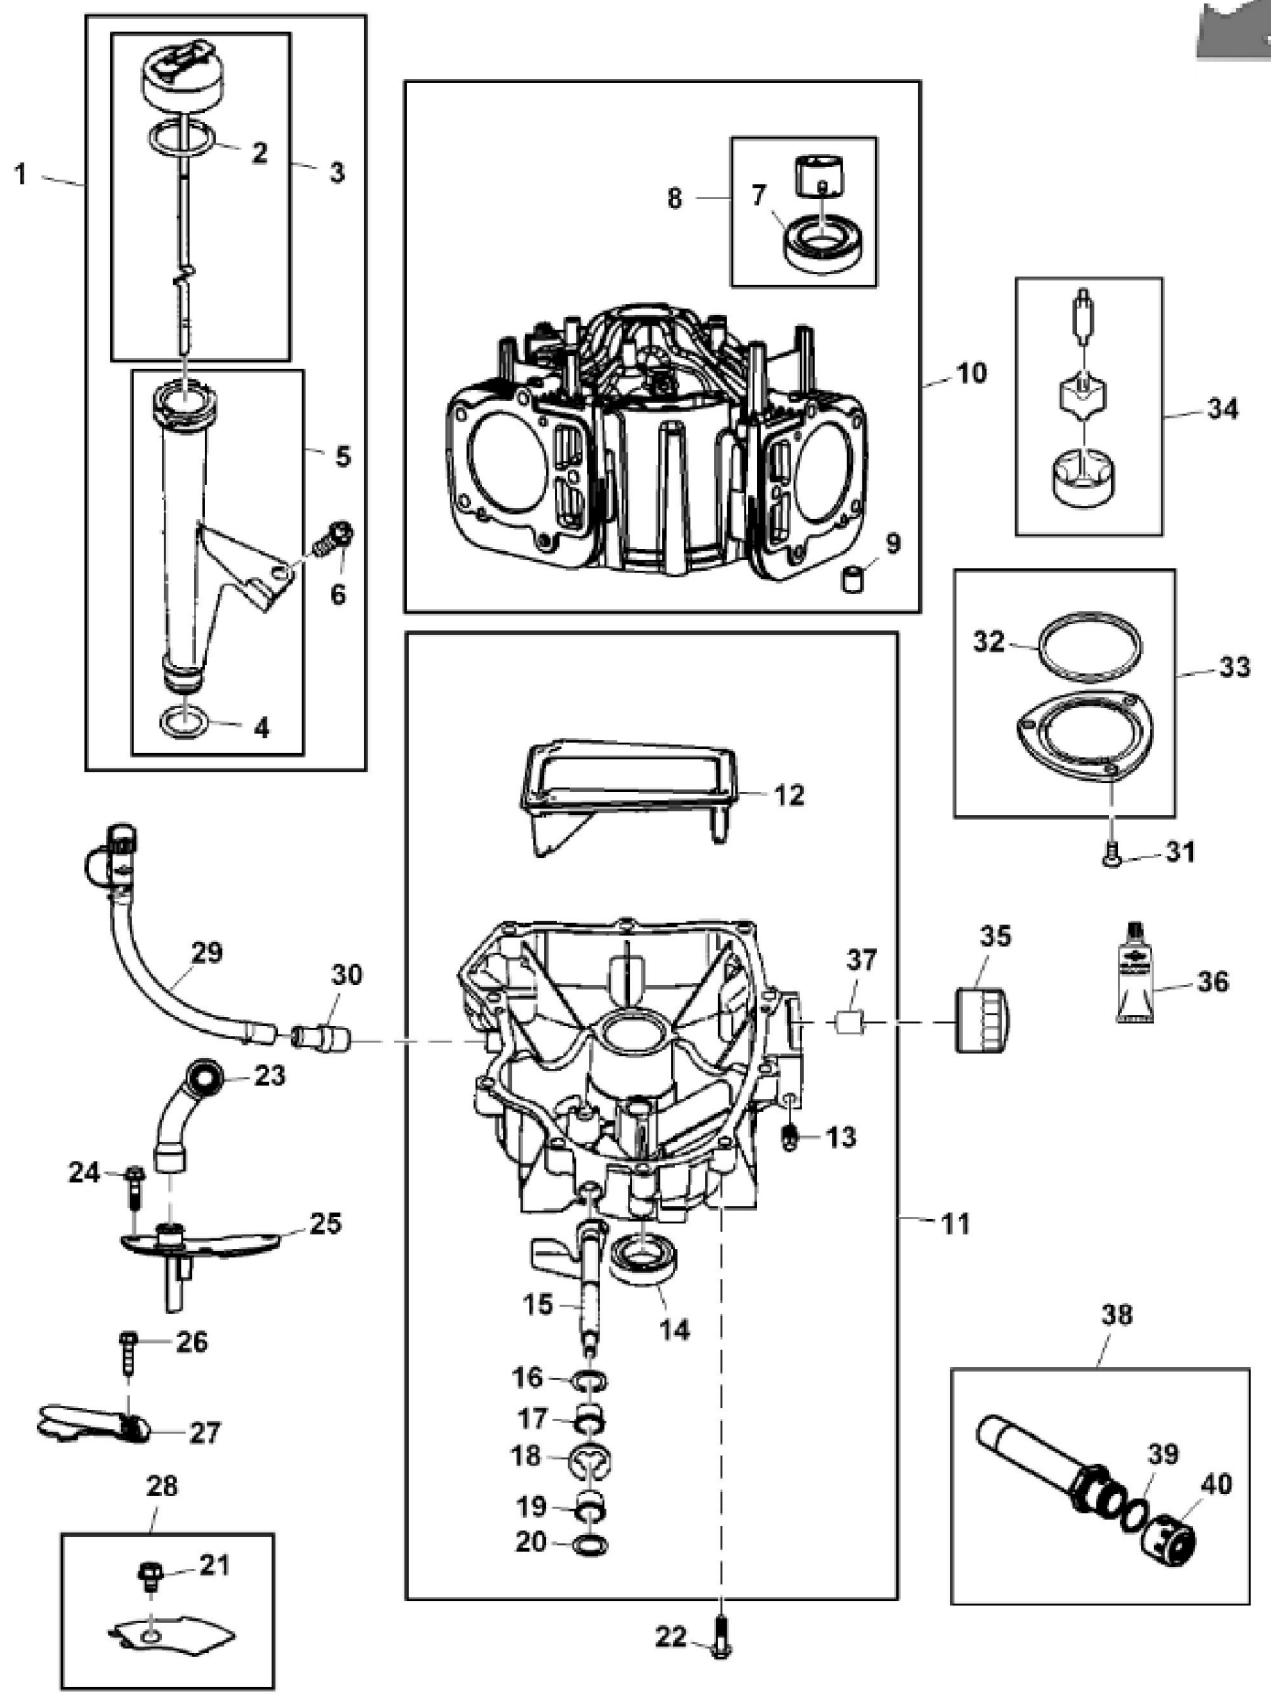

GX259277

KEY	PART NO.	PART NAME	QTY	Serial No.	REMARKS	
1	MIA13052	GASOLINE ENGINE	1	____-060000	MARKED 44T977-0018-G1	
1	MIA13053	GASOLINE ENGINE	1	060001-____	MARKED 44T977-0023-G1	
2	GY22413	PUSH PULL CABLE	1		Throttle Control	
3	GX24210	SCREW	4			

KEY	PART NO.	PART NAME	QTY	REMARKS
1	UC11104	DIPSTICK	1	SUB FOR LG499602
2	LG691031	O-RING	1	
3	LG691036	DIPSTICK	1	
4	LG691032	SEAL	1	
5	LG691037	OIL TUBE	1	
6	M153266	SCREW	1	Gear, Timing
7	LG391086S	SEAL	1	
8	MIA11778	BUSHING KIT	1	
9	LG690959	DOWEL PIN	6	
10	MIA13213	CYLINDER BLOCK	1	
11	MIA13209	RESERVOIR	1	
12	MIU12140	SCREEN	1	
13	15H638	PIPE PLUG	1	1/8"
14	MIU11958	SEAL	1	
15	LG691045	CRANK	1	
16	M142280	WASHER	1	Governor Crank
17	M142282	BUSHING	2	Governor Crank
18	M142286	RETAINER	2	
19	MIU12503	BUSHING	1	Governor Crank
20	MIU11284	SEAL	1	Governor Shaft
21	MIU14464	SCREW	1	
22	M142896	SCREW	10	Crankcase Cover, Sump
23	MIU14443	TUBE	1	
24	LG691108	SCREW	3	
25	MIU14444	COVER	1	Breather Passage
26	MIU14448	SCREW	1	Reed-Breather
27	MIU14445	VALVE	3	Reed-Breather
28	MIA13077	PLATE	1	Baffle
29	MIU14391	HOSE	1	
30	MIU14390	HOSE FITTING	1	
31	MIU12142	SCREW	3	
32	MIU12153	SEAL	1	
33	MIA11464	COVER	1	
34	MIU12143	OIL PUMP	1	
35	AM125424	OIL FILTER	1	

KEY	PART NO.	PART NAME	QTY	REMARKS	
36	PM37469	LIQUID GASKET	1		
37	LG690954	THREADED NIPPLE	1		
38	AM131611	DRAIN PLUG	1		
39	T77932	O-RING	1		
40	M144897	CAP	1		

KEY	PART NO.	PART NAME	QTY	REMARKS	
1	MIA11459	CONNECTING ROD	2		
2	LG690976	SCREW	4		
3	LG222698S	SHAFT KEY	1	Flywheel	
4	MIA11457	CRANKSHAFT	1		
5	26H4	SHAFT KEY	1	1/8" X 3/8"	
6	LG690980	GEAR	1	Timing	
7	MIA11789	CAMSHAFT	1		
8	LG690977	TAPPET	4		
9	LG690975	LOCK	4		
10	MIA11458	PISTON PIN	2		
11	MIA11036	PISTON	2	Standard	
11	MIA11037	PISTON	2	0.020 inch, OS	
12	MIU11282	PISTON RING KIT	1	Standard	
12	MIU11283	PISTON RING KIT	1	0.020 inch, OS	