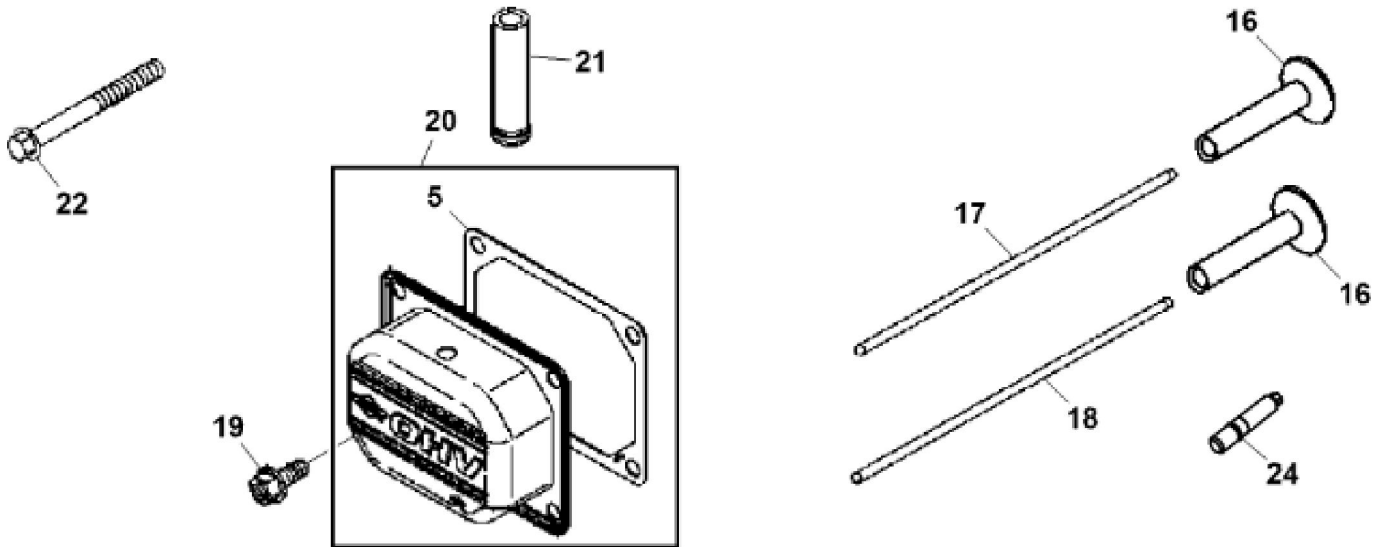

GX259277

KEY	PART NO.	PART NAME	QTY	Serial No.	REMARKS	
1	MIA13052	GASOLINE ENGINE	1	____-060000	MARKED 44T977-0018-G1	
1	MIA13053	GASOLINE ENGINE	1	060001-____	MARKED 44T977-0023-G1	
2	GY22413	PUSH PULL CABLE	1		Throttle Control	
3	GX24210	SCREW	4			

KEY	PART NO.	PART NAME	QTY	REMARKS
1	UC11104	DIPSTICK	1	SUB FOR LG499602
2	LG691031	O-RING	1	
3	LG691036	DIPSTICK	1	
4	LG691032	SEAL	1	
5	LG691037	OIL TUBE	1	
6	M153266	SCREW	1	Gear, Timing
7	LG391086S	SEAL	1	
8	MIA11778	BUSHING KIT	1	
9	LG690959	DOWEL PIN	6	
10	MIA13213	CYLINDER BLOCK	1	
11	MIA13209	RESERVOIR	1	
12	MIU12140	SCREEN	1	
13	15H638	PIPE PLUG	1	1/8"
14	MIU11958	SEAL	1	
15	LG691045	CRANK	1	
16	M142280	WASHER	1	Governor Crank
17	M142282	BUSHING	2	Governor Crank
18	M142286	RETAINER	2	
19	MIU12503	BUSHING	1	Governor Crank
20	MIU11284	SEAL	1	Governor Shaft
21	MIU14464	SCREW	1	
22	M142896	SCREW	10	Crankcase Cover, Sump
23	MIU14443	TUBE	1	
24	LG691108	SCREW	3	
25	MIU14444	COVER	1	Breather Passage
26	MIU14448	SCREW	1	Reed-Breather
27	MIU14445	VALVE	3	Reed-Breather
28	MIA13077	PLATE	1	Baffle
29	MIU14391	HOSE	1	
30	MIU14390	HOSE FITTING	1	
31	MIU12142	SCREW	3	
32	MIU12153	SEAL	1	
33	MIA11464	COVER	1	
34	MIU12143	OIL PUMP	1	
35	AM125424	OIL FILTER	1	

KEY	PART NO.	PART NAME	QTY	REMARKS	
36	PM37469	LIQUID GASKET	1		
37	LG690954	THREADED NIPPLE	1		
38	AM131611	DRAIN PLUG	1		
39	T77932	O-RING	1		
40	M144897	CAP	1		

KEY	PART NO.	PART NAME	QTY	REMARKS	
1	MIA11459	CONNECTING ROD	2		
2	LG690976	SCREW	4		
3	LG222698S	SHAFT KEY	1	Flywheel	
4	MIA11457	CRANKSHAFT	1		
5	26H4	SHAFT KEY	1	1/8" X 3/8"	
6	LG690980	GEAR	1	Timing	
7	MIA11789	CAMSHAFT	1		
8	LG690977	TAPPET	4		
9	LG690975	LOCK	4		
10	MIA11458	PISTON PIN	2		
11	MIA11036	PISTON	2	Standard	
11	MIA11037	PISTON	2	0.020 inch, OS	
12	MIU11282	PISTON RING KIT	1	Standard	
12	MIU11283	PISTON RING KIT	1	0.020 inch, OS	