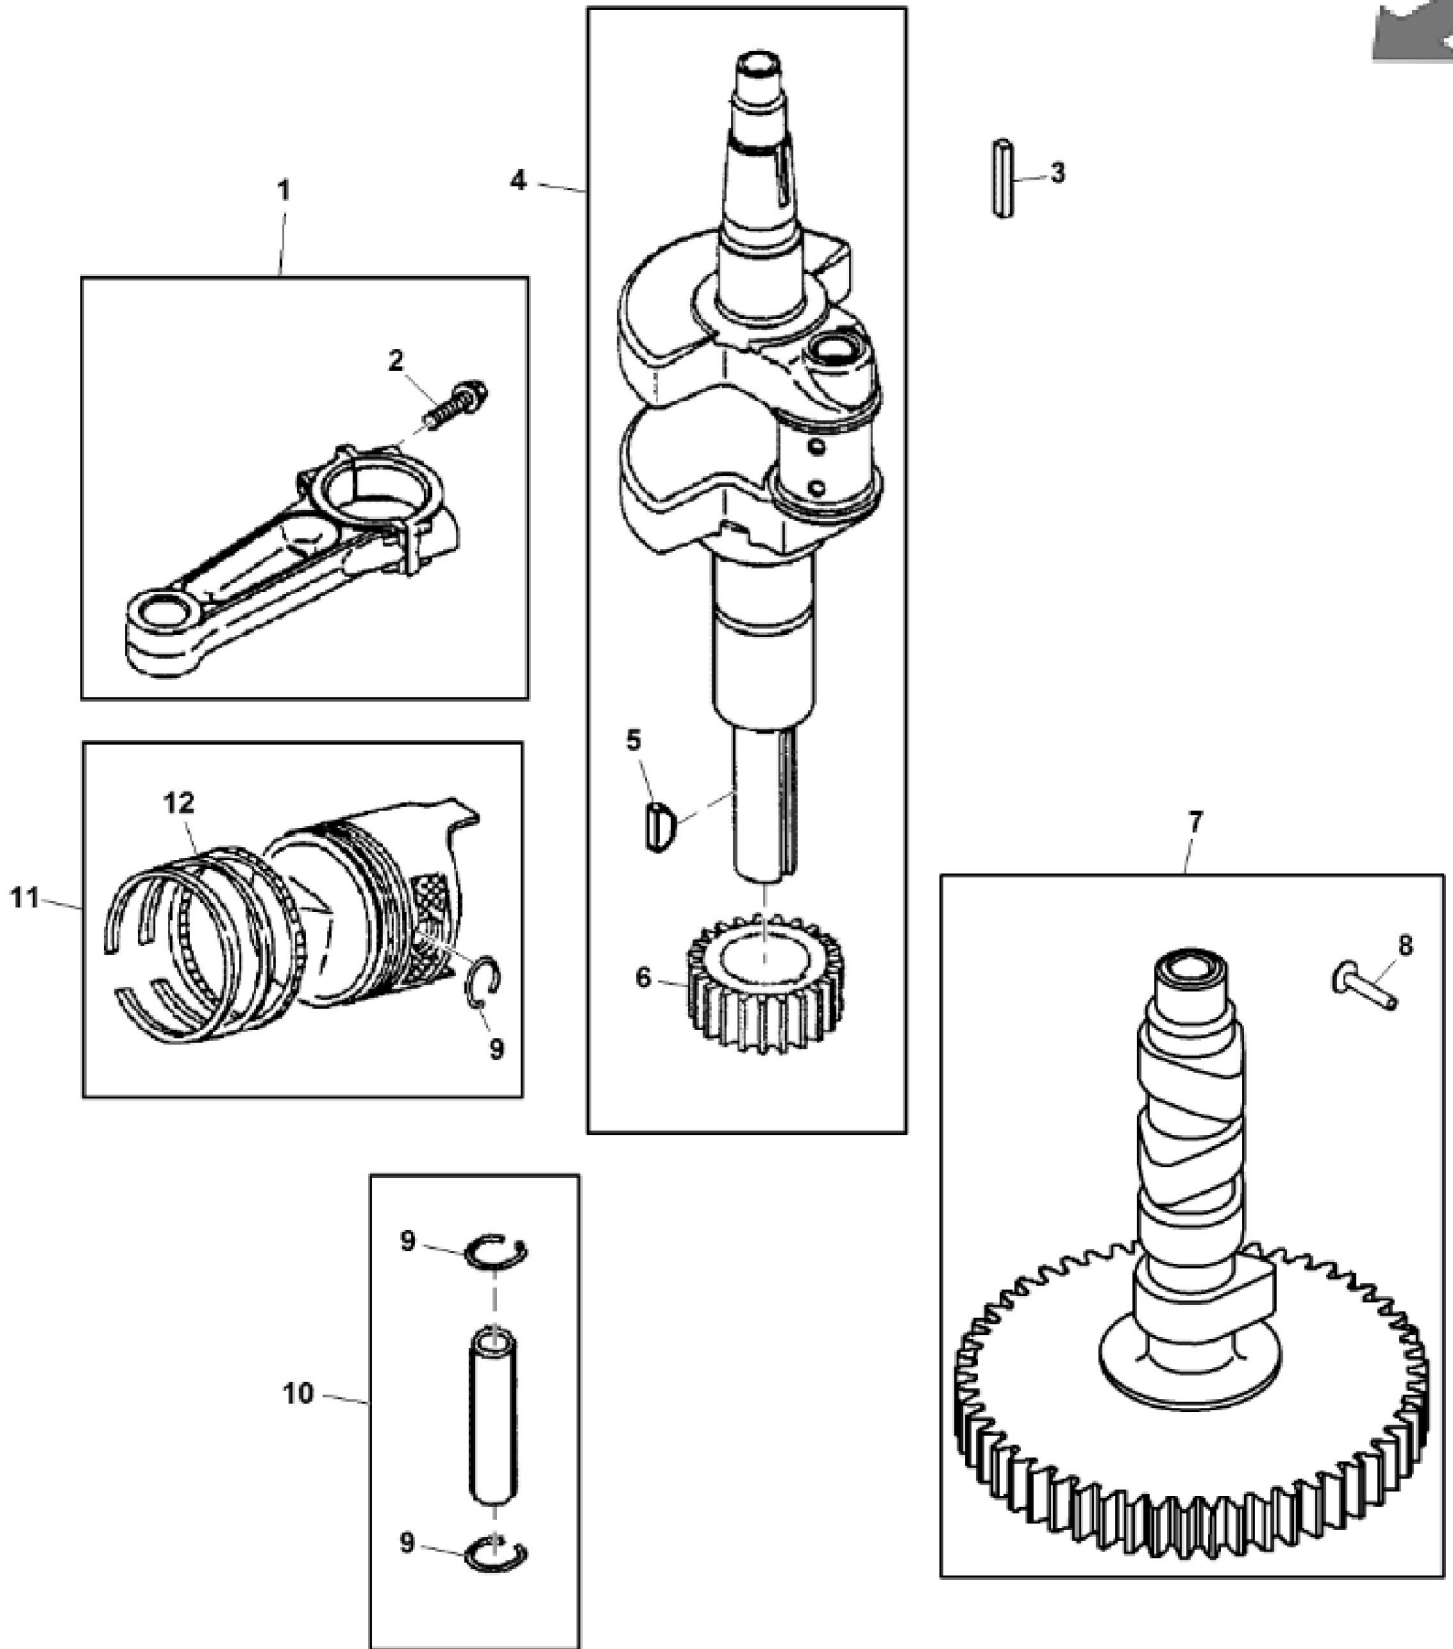

GX259277

KEY	PART NO.	PART NAME	QTY	Serial No.	REMARKS	
1	MIA13052	GASOLINE ENGINE	1	____-060000	MARKED 44T977-0018-G1	
1	MIA13053	GASOLINE ENGINE	1	060001-____	MARKED 44T977-0023-G1	
2	GY22413	PUSH PULL CABLE	1		Throttle Control	
3	GX24210	SCREW	4			

KEY	PART NO.	PART NAME	QTY	REMARKS
1	UC11104	DIPSTICK	1	SUB FOR LG499602
2	LG691031	O-RING	1	
3	LG691036	DIPSTICK	1	
4	LG691032	SEAL	1	
5	LG691037	OIL TUBE	1	
6	M153266	SCREW	1	Gear, Timing
7	LG391086S	SEAL	1	
8	MIA11778	BUSHING KIT	1	
9	LG690959	DOWEL PIN	6	
10	MIA13213	CYLINDER BLOCK	1	
11	MIA13209	RESERVOIR	1	
12	MIU12140	SCREEN	1	
13	15H638	PIPE PLUG	1	1/8"
14	MIU11958	SEAL	1	
15	LG691045	CRANK	1	
16	M142280	WASHER	1	Governor Crank
17	M142282	BUSHING	2	Governor Crank
18	M142286	RETAINER	2	
19	MIU12503	BUSHING	1	Governor Crank
20	MIU11284	SEAL	1	Governor Shaft
21	MIU14464	SCREW	1	
22	M142896	SCREW	10	Crankcase Cover, Sump
23	MIU14443	TUBE	1	
24	LG691108	SCREW	3	
25	MIU14444	COVER	1	Breather Passage
26	MIU14448	SCREW	1	Reed-Breather
27	MIU14445	VALVE	3	Reed-Breather
28	MIA13077	PLATE	1	Baffle
29	MIU14391	HOSE	1	
30	MIU14390	HOSE FITTING	1	
31	MIU12142	SCREW	3	
32	MIU12153	SEAL	1	
33	MIA11464	COVER	1	
34	MIU12143	OIL PUMP	1	
35	AM125424	OIL FILTER	1	

KEY	PART NO.	PART NAME	QTY	REMARKS	
36	PM37469	LIQUID GASKET	1		
37	LG690954	THREADED NIPPLE	1		
38	AM131611	DRAIN PLUG	1		
39	T77932	O-RING	1		
40	M144897	CAP	1		

KEY	PART NO.	PART NAME	QTY	REMARKS	
1	MIA11459	CONNECTING ROD	2		
2	LG690976	SCREW	4		
3	LG222698S	SHAFT KEY	1	Flywheel	
4	MIA11457	CRANKSHAFT	1		
5	26H4	SHAFT KEY	1	1/8" X 3/8"	
6	LG690980	GEAR	1	Timing	
7	MIA11789	CAMSHAFT	1		
8	LG690977	TAPPET	4		
9	LG690975	LOCK	4		
10	MIA11458	PISTON PIN	2		
11	MIA11036	PISTON	2	Standard	
11	MIA11037	PISTON	2	0.020 inch, OS	
12	MIU11282	PISTON RING KIT	1	Standard	
12	MIU11283	PISTON RING KIT	1	0.020 inch, OS	