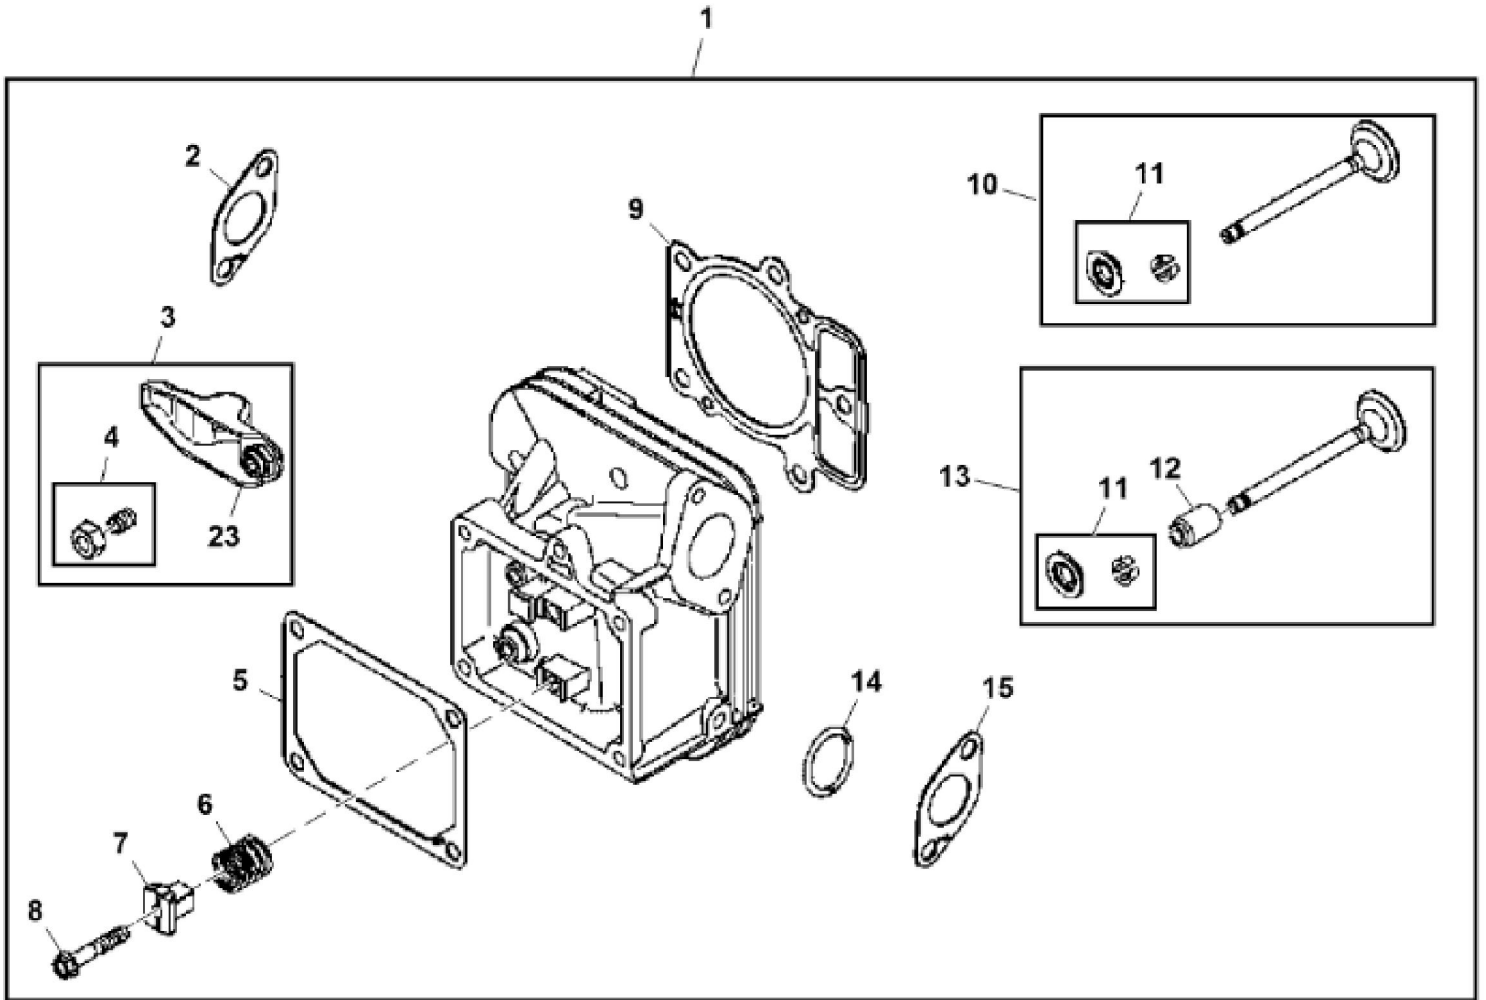

GX259277

KEY	PART NO.	PART NAME	QTY	Serial No.	REMARKS	
1	MIA13052	GASOLINE ENGINE	1	____-060000	MARKED 44T977-0018-G1	
1	MIA13053	GASOLINE ENGINE	1	060001-____	MARKED 44T977-0023-G1	
2	GY22413	PUSH PULL CABLE	1		Throttle Control	
3	GX24210	SCREW	4			

KEY	PART NO.	PART NAME	QTY	REMARKS
1	UC11104	DIPSTICK	1	SUB FOR LG499602
2	LG691031	O-RING	1	
3	LG691036	DIPSTICK	1	
4	LG691032	SEAL	1	
5	LG691037	OIL TUBE	1	
6	M153266	SCREW	1	Gear, Timing
7	LG391086S	SEAL	1	
8	MIA11778	BUSHING KIT	1	
9	LG690959	DOWEL PIN	6	
10	MIA13213	CYLINDER BLOCK	1	
11	MIA13209	RESERVOIR	1	
12	MIU12140	SCREEN	1	
13	15H638	PIPE PLUG	1	1/8"
14	MIU11958	SEAL	1	
15	LG691045	CRANK	1	
16	M142280	WASHER	1	Governor Crank
17	M142282	BUSHING	2	Governor Crank
18	M142286	RETAINER	2	
19	MIU12503	BUSHING	1	Governor Crank
20	MIU11284	SEAL	1	Governor Shaft
21	MIU14464	SCREW	1	
22	M142896	SCREW	10	Crankcase Cover, Sump
23	MIU14443	TUBE	1	
24	LG691108	SCREW	3	
25	MIU14444	COVER	1	Breather Passage
26	MIU14448	SCREW	1	Reed-Breather
27	MIU14445	VALVE	3	Reed-Breather
28	MIA13077	PLATE	1	Baffle
29	MIU14391	HOSE	1	
30	MIU14390	HOSE FITTING	1	
31	MIU12142	SCREW	3	
32	MIU12153	SEAL	1	
33	MIA11464	COVER	1	
34	MIU12143	OIL PUMP	1	
35	AM125424	OIL FILTER	1	

KEY	PART NO.	PART NAME	QTY	REMARKS	
36	PM37469	LIQUID GASKET	1		
37	LG690954	THREADED NIPPLE	1		
38	AM131611	DRAIN PLUG	1		
39	T77932	O-RING	1		
40	M144897	CAP	1		

KEY	PART NO.	PART NAME	QTY	REMARKS	
1	MIA11459	CONNECTING ROD	2		
2	LG690976	SCREW	4		
3	LG222698S	SHAFT KEY	1	Flywheel	
4	MIA11457	CRANKSHAFT	1		
5	26H4	SHAFT KEY	1	1/8" X 3/8"	
6	LG690980	GEAR	1	Timing	
7	MIA11789	CAMSHAFT	1		
8	LG690977	TAPPET	4		
9	LG690975	LOCK	4		
10	MIA11458	PISTON PIN	2		
11	MIA11036	PISTON	2	Standard	
11	MIA11037	PISTON	2	0.020 inch, OS	
12	MIU11282	PISTON RING KIT	1	Standard	
12	MIU11283	PISTON RING KIT	1	0.020 inch, OS	