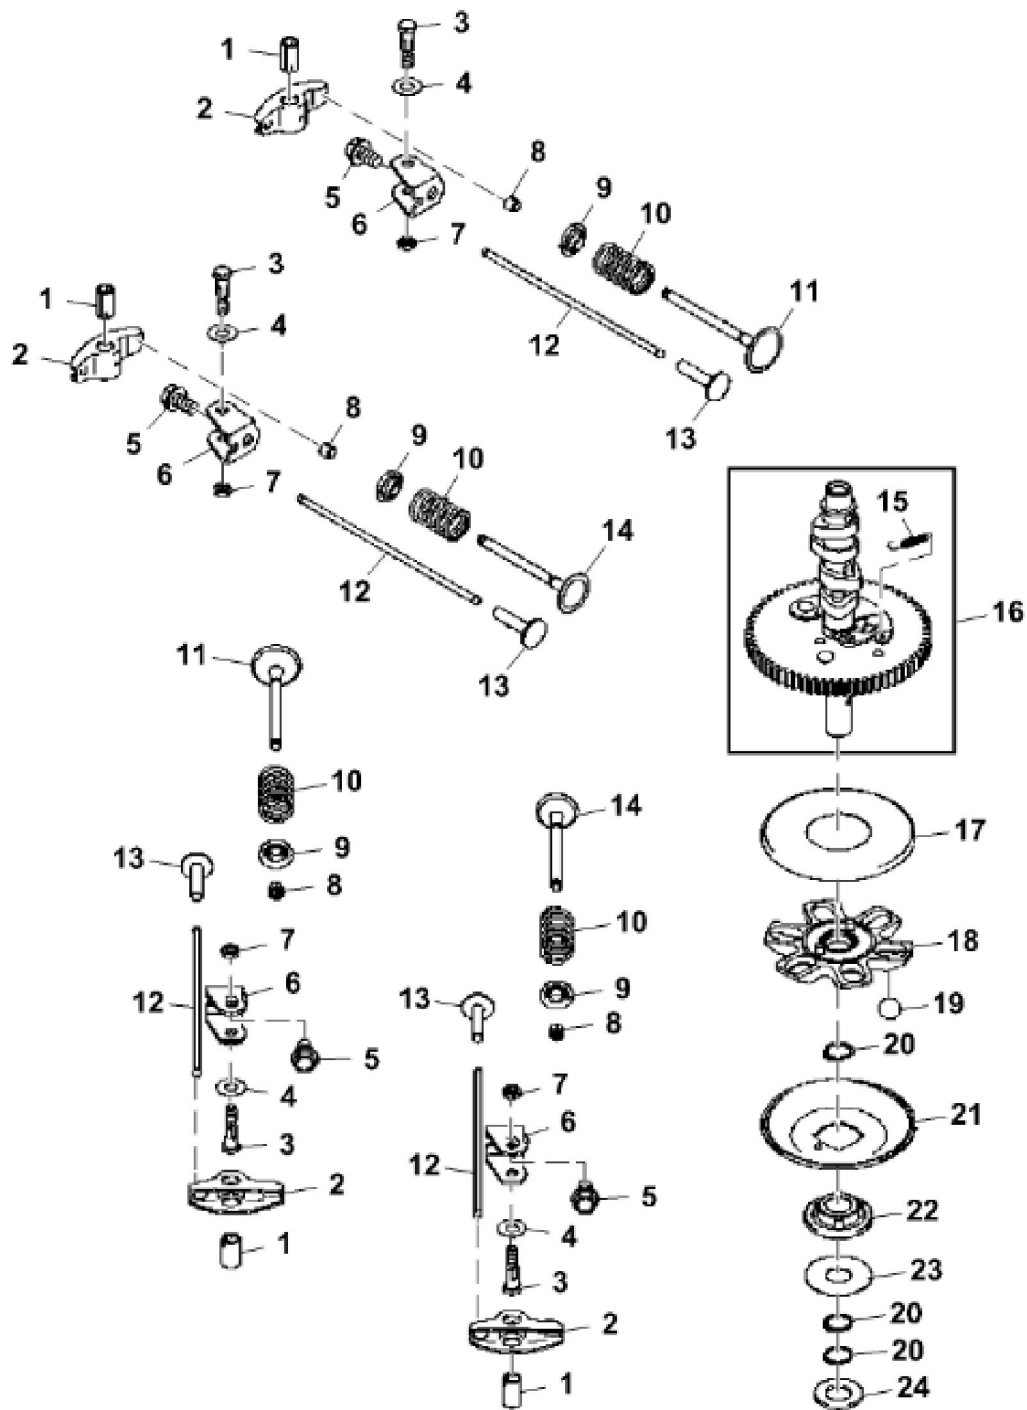

GX259278

KEY	PART NO.	PART NAME	QTY	REMARKS	
1	MIA12600	GASOLINE ENGINE	1	MARKED FS730V-AS15R	
2	MIU14018	GUARD	1		
3	AM145358	PUSH PULL CABLE	1	Throttle Control	
4	GX24210	SCREW	4		

KEY	PART NO.	PART NAME	QTY	REMARKS
1	MIU11325	BOLT	6	6 x 12
2	MIU12397	COVER	1	
3	MIU12395	GASKET	1	
4	MIU12398	PIPE	1	
5	21M7244	SCREW	1	M4 X 8
6	MIU13821	PLATE	1	
7	MIU11769	VALVE	1	
8	M149281	SEAL	1	
9	19M7863	SCREW	10	M6 X 25
10	MIU13778	CASE	1	
11	MIU12394	GASKET	2	
12	M138389	SEAL	4	
13	MIU12209	BOLT	6	10 x 25
14	MIU11776	BOLT	4	10 x 1.25 x 50
15	MIU12390	CYLINDER HEAD	1	
16	MIU12396	ENGINE CYLINDER HEAD GASKET	2	
17	M74252	PIN	6	
18	MIU11949	BOLT	4	8 x 22
19	MIU14499	COVER	1	
20	MIU13767	ADAPTER FITTING	1	
21	MIU12391	CYLINDER HEAD	1	
22	M123645	DRAIN PLUG	1	
23	MIA12337	CRANKCASE	1	
24	MIU12400	SEAL	1	
25	MIU12401	PLUG	1	
26	M151774	SEAL	1	
27	MIA12754	CRANKCASE	1	INCLUDES MIU14001 AND M123645 AND MIU12401
28	MIU14507	PIPE	3	
29	M76104	O-RING	2	
30	19M8319	SCREW	10	M8 X 50
31	MIU14001	PLUG	1	

MP19275

KEY	PART NO.	PART NAME	QTY	REMARKS	
1	MIU12405	PISTON RING	2		
1	MIU12406	PISTON RING	AR	L,0.5	
2	MIU12408	SNAP RING	4		
3	MIU13270	PISTON PIN	2		
4	MIU12403	PISTON	2		
4	MIU12407	PISTON RING	AR	L,0.5	
5	MIA11615	CONNECTING ROD	2		
6	M146763	BOLT	4		
7	MIU13077	CRANKSHAFT	1		