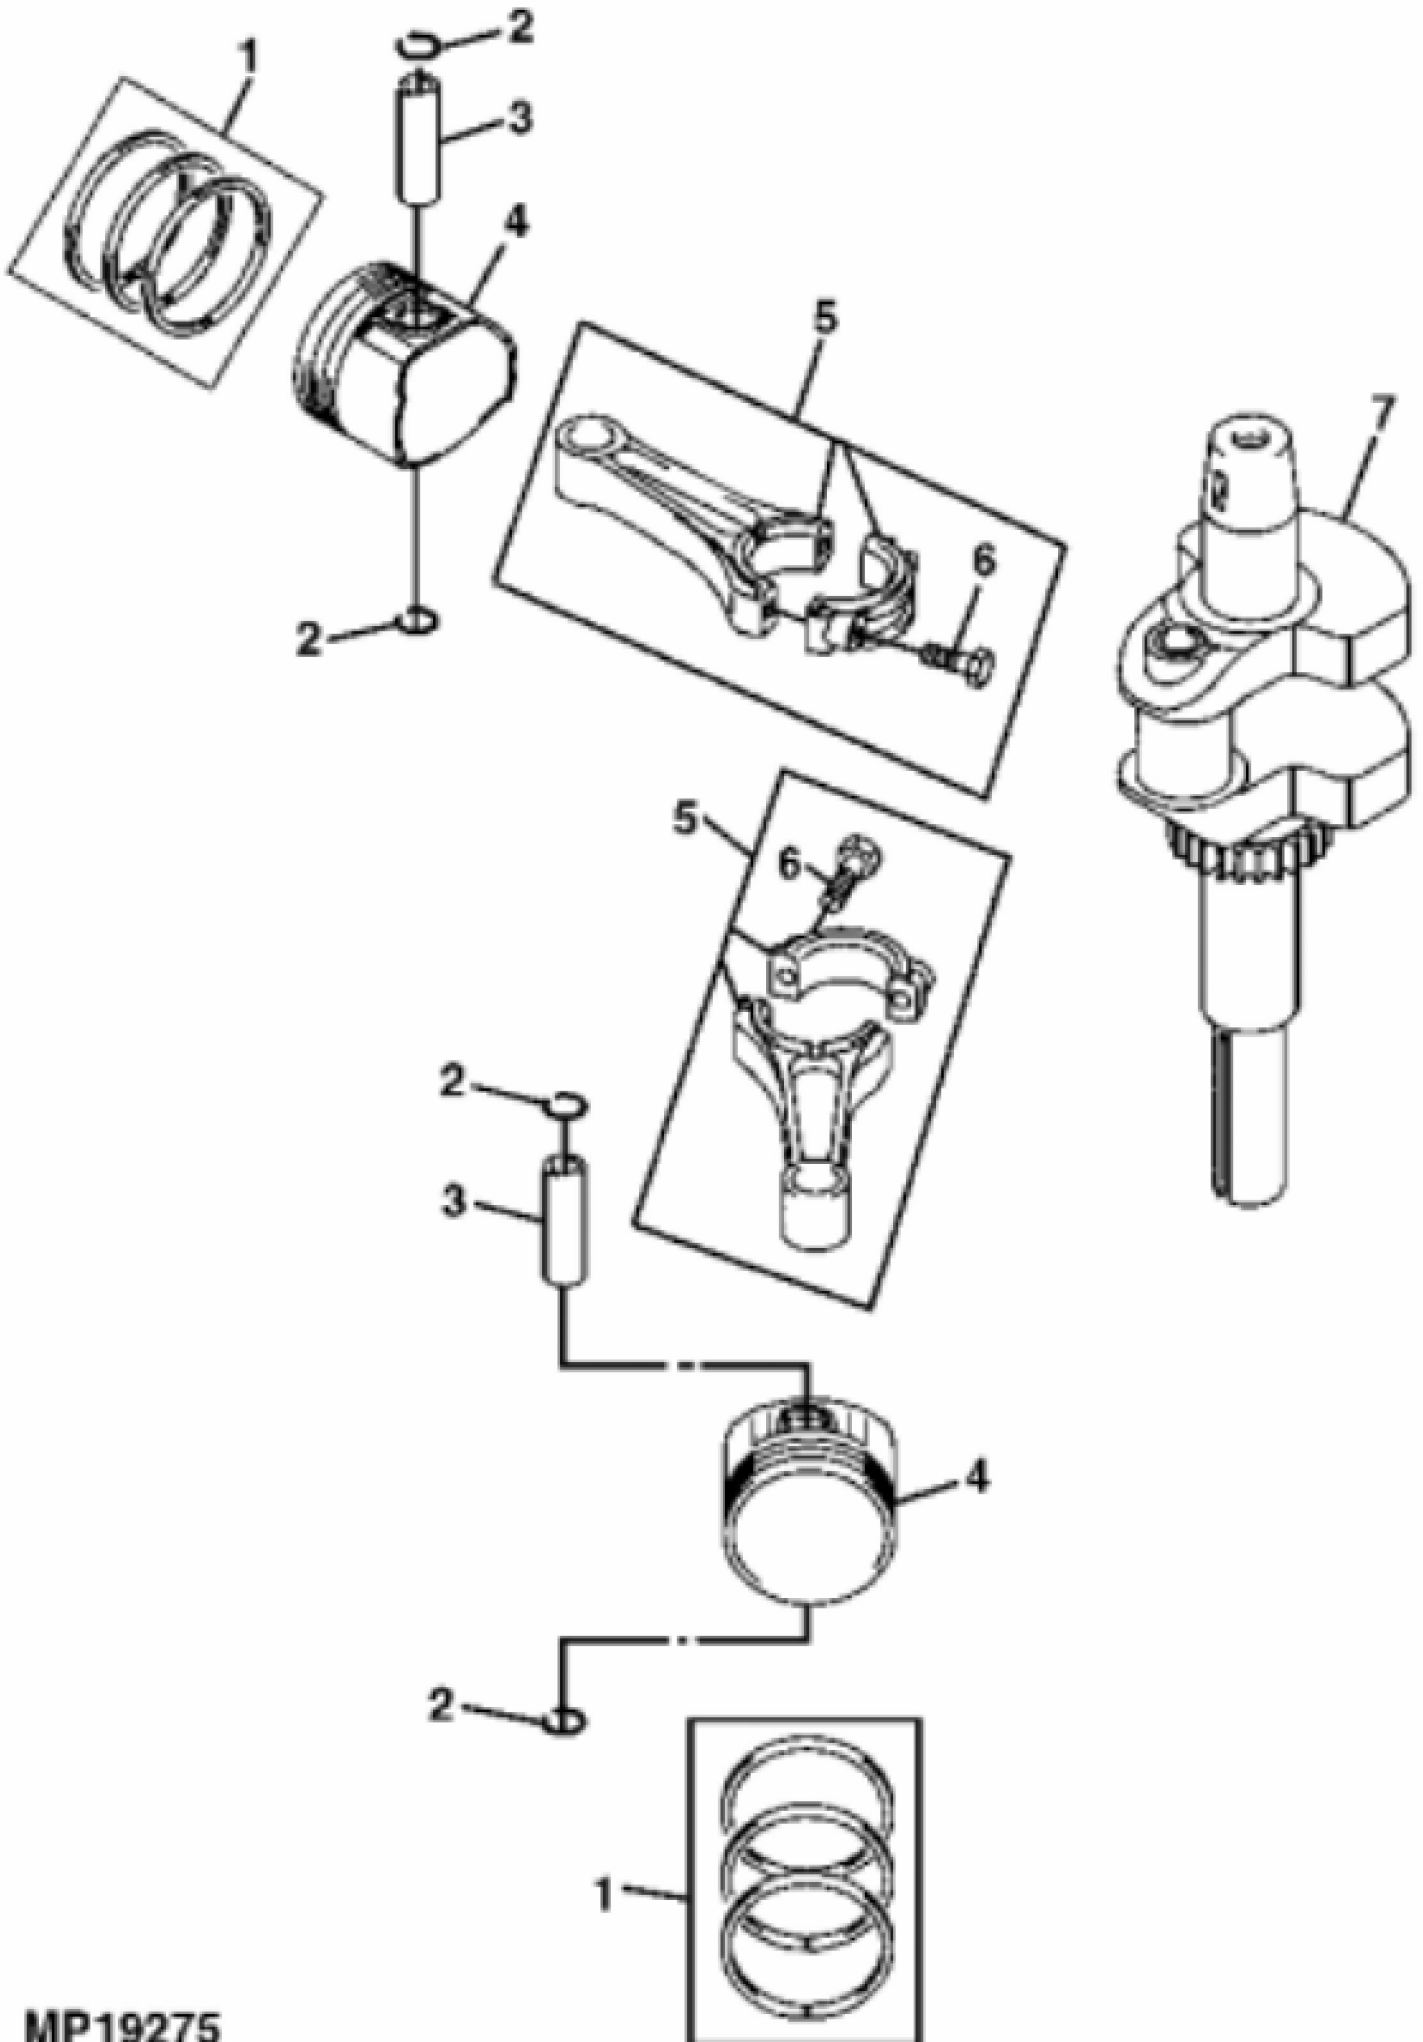

GX259278

KEY	PART NO.	PART NAME	QTY	REMARKS	
1	MIA12600	GASOLINE ENGINE	1	MARKED FS730V-AS15R	
2	MIU14018	GUARD	1		
3	AM145358	PUSH PULL CABLE	1	Throttle Control	
4	GX24210	SCREW	4		

KEY	PART NO.	PART NAME	QTY	REMARKS
1	MIU11325	BOLT	6	6 x 12
2	MIU12397	COVER	1	
3	MIU12395	GASKET	1	
4	MIU12398	PIPE	1	
5	21M7244	SCREW	1	M4 X 8
6	MIU13821	PLATE	1	
7	MIU11769	VALVE	1	
8	M149281	SEAL	1	
9	19M7863	SCREW	10	M6 X 25
10	MIU13778	CASE	1	
11	MIU12394	GASKET	2	
12	M138389	SEAL	4	
13	MIU12209	BOLT	6	10 x 25
14	MIU11776	BOLT	4	10 x 1.25 x 50
15	MIU12390	CYLINDER HEAD	1	
16	MIU12396	ENGINE CYLINDER HEAD GASKET	2	
17	M74252	PIN	6	
18	MIU11949	BOLT	4	8 x 22
19	MIU14499	COVER	1	
20	MIU13767	ADAPTER FITTING	1	
21	MIU12391	CYLINDER HEAD	1	
22	M123645	DRAIN PLUG	1	
23	MIA12337	CRANKCASE	1	
24	MIU12400	SEAL	1	
25	MIU12401	PLUG	1	
26	M151774	SEAL	1	
27	MIA12754	CRANKCASE	1	INCLUDES MIU14001 AND M123645 AND MIU12401
28	MIU14507	PIPE	3	
29	M76104	O-RING	2	
30	19M8319	SCREW	10	M8 X 50
31	MIU14001	PLUG	1	

MP19275

KEY	PART NO.	PART NAME	QTY	REMARKS	
1	MIU12405	PISTON RING	2		
1	MIU12406	PISTON RING	AR	L,0.5	
2	MIU12408	SNAP RING	4		
3	MIU13270	PISTON PIN	2		
4	MIU12403	PISTON	2		
4	MIU12407	PISTON RING	AR	L,0.5	
5	MIA11615	CONNECTING ROD	2		
6	M146763	BOLT	4		
7	MIU13077	CRANKSHAFT	1		