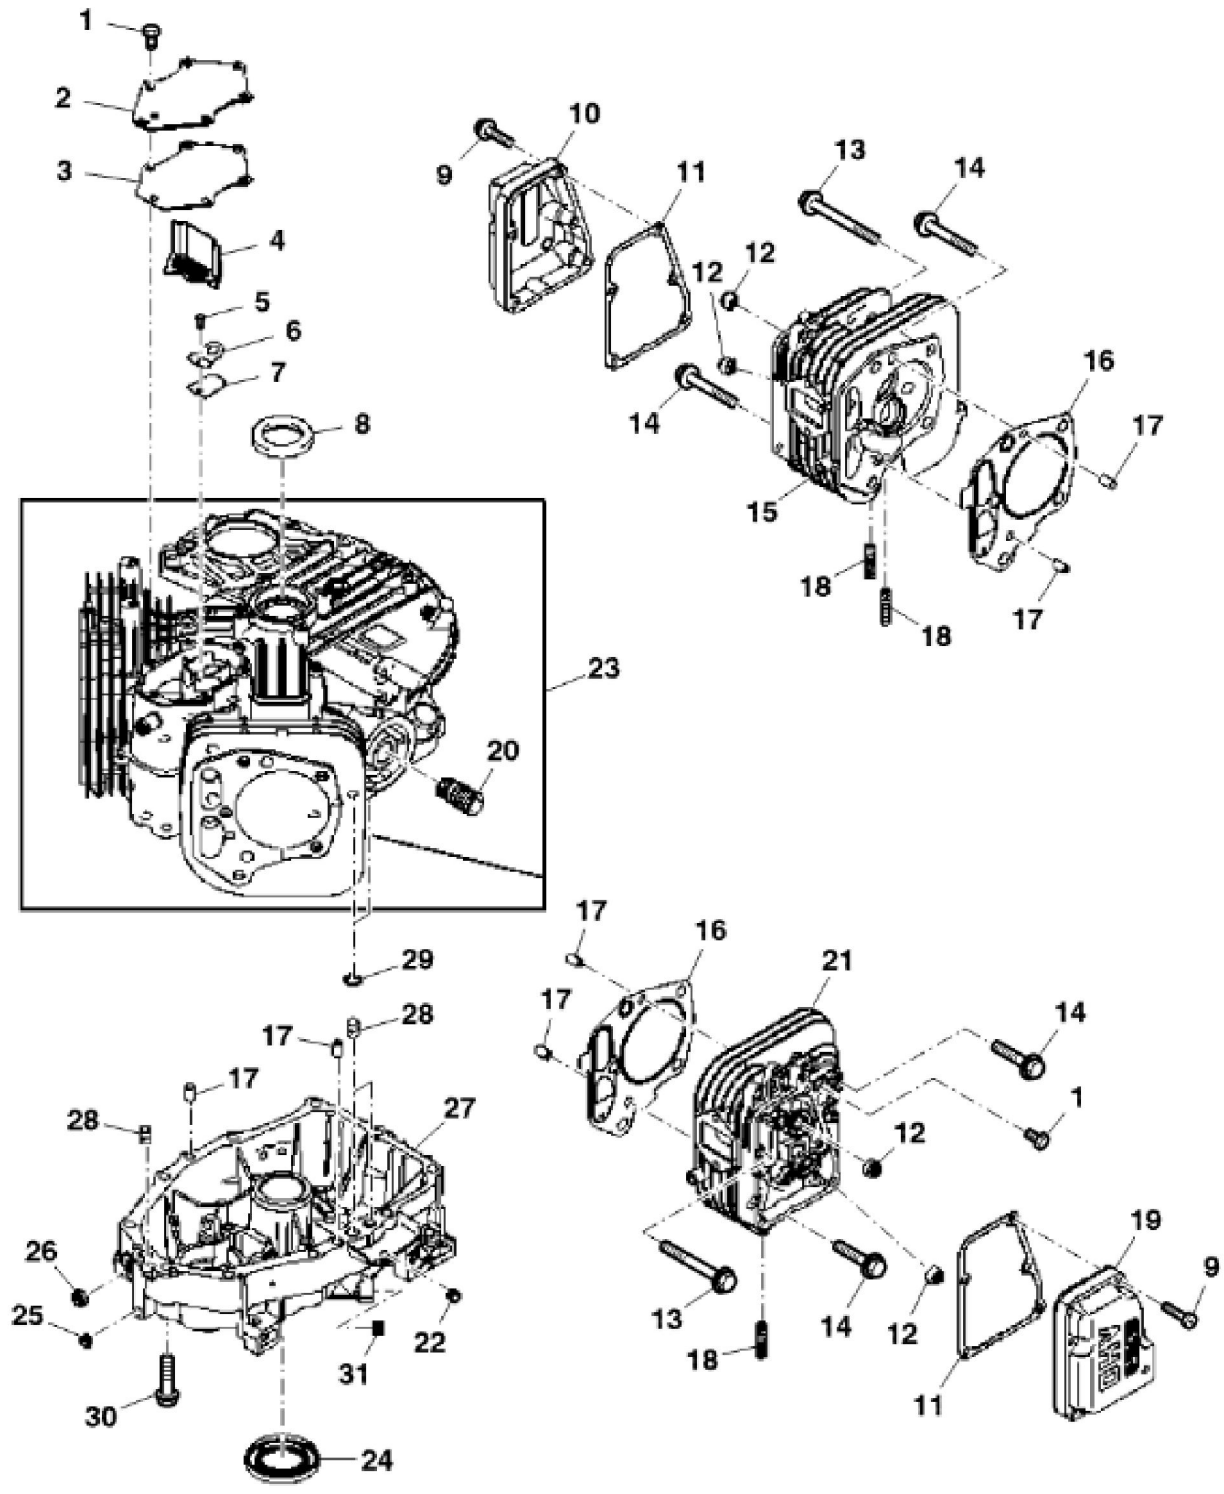

GX259278

KEY	PART NO.	PART NAME	QTY	REMARKS	
1	MIA12600	GASOLINE ENGINE	1	MARKED FS730V-AS15R	
2	MIU14018	GUARD	1		
3	AM145358	PUSH PULL CABLE	1	Throttle Control	
4	GX24210	SCREW	4		

KEY	PART NO.	PART NAME	QTY	REMARKS
1	MIU11325	BOLT	6	6 x 12
2	MIU12397	COVER	1	
3	MIU12395	GASKET	1	
4	MIU12398	PIPE	1	
5	21M7244	SCREW	1	M4 X 8
6	MIU13821	PLATE	1	
7	MIU11769	VALVE	1	
8	M149281	SEAL	1	
9	19M7863	SCREW	10	M6 X 25
10	MIU13778	CASE	1	
11	MIU12394	GASKET	2	
12	M138389	SEAL	4	
13	MIU12209	BOLT	6	10 x 25
14	MIU11776	BOLT	4	10 x 1.25 x 50
15	MIU12390	CYLINDER HEAD	1	
16	MIU12396	ENGINE CYLINDER HEAD GASKET	2	
17	M74252	PIN	6	
18	MIU11949	BOLT	4	8 x 22
19	MIU14499	COVER	1	
20	MIU13767	ADAPTER FITTING	1	
21	MIU12391	CYLINDER HEAD	1	
22	M123645	DRAIN PLUG	1	
23	MIA12337	CRANKCASE	1	
24	MIU12400	SEAL	1	
25	MIU12401	PLUG	1	
26	M151774	SEAL	1	
27	MIA12754	CRANKCASE	1	INCLUDES MIU14001 AND M123645 AND MIU12401
28	MIU14507	PIPE	3	
29	M76104	O-RING	2	
30	19M8319	SCREW	10	M8 X 50
31	MIU14001	PLUG	1	

MP19275

KEY	PART NO.	PART NAME	QTY	REMARKS	
1	MIU12405	PISTON RING	2		
1	MIU12406	PISTON RING	AR	L,0.5	
2	MIU12408	SNAP RING	4		
3	MIU13270	PISTON PIN	2		
4	MIU12403	PISTON	2		
4	MIU12407	PISTON RING	AR	L,0.5	
5	MIA11615	CONNECTING ROD	2		
6	M146763	BOLT	4		
7	MIU13077	CRANKSHAFT	1		