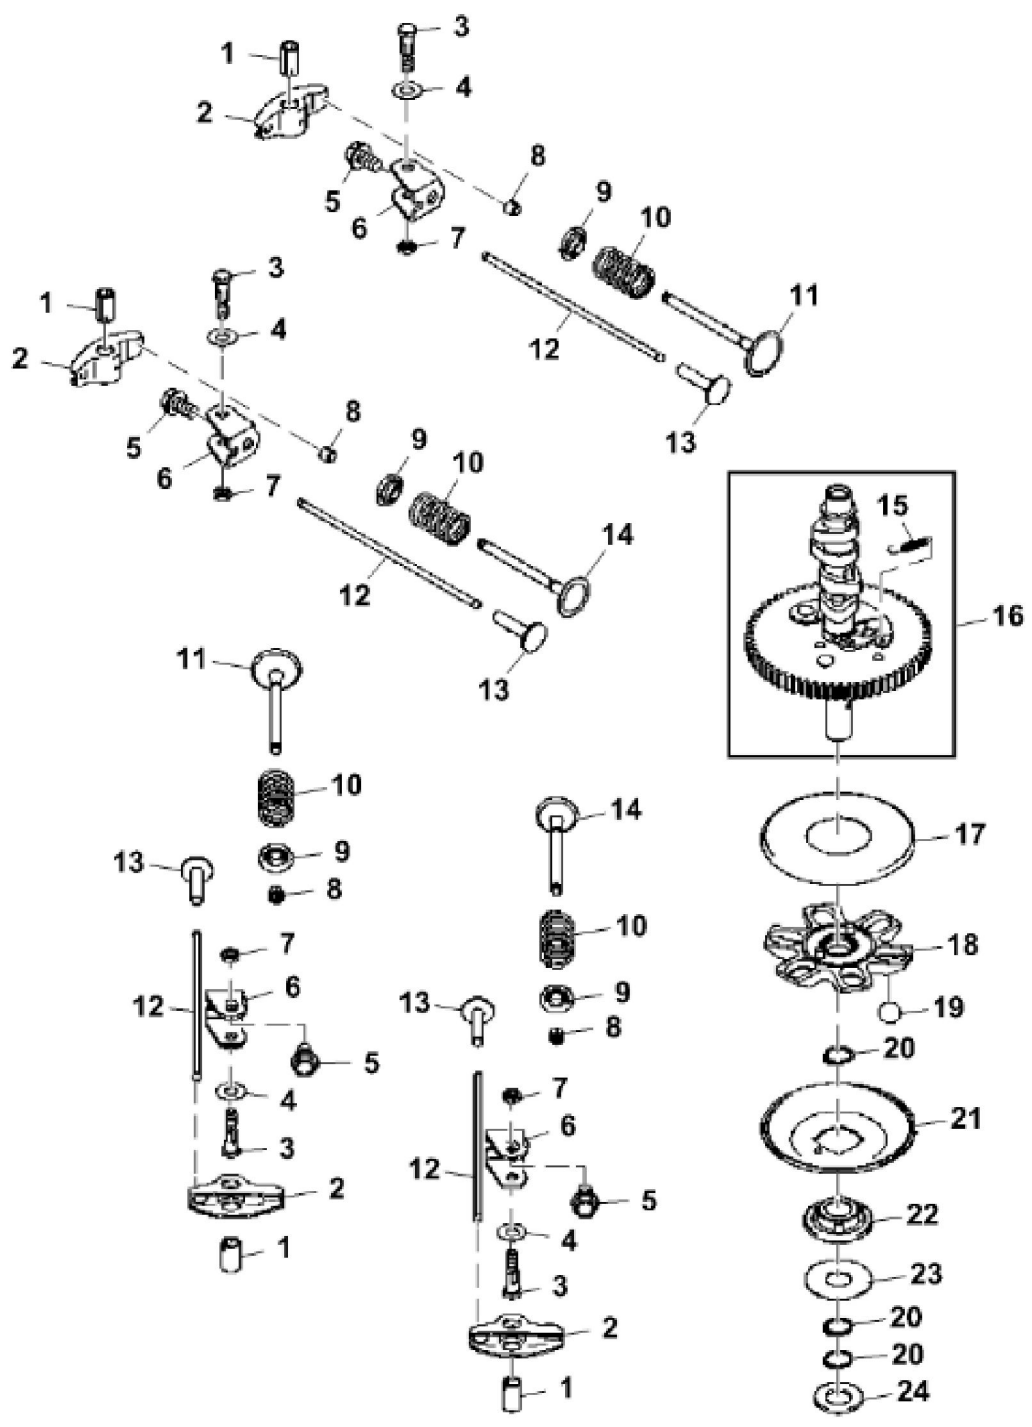

GX259278

KEY	PART NO.	PART NAME	QTY	REMARKS	
1	MIA12600	GASOLINE ENGINE	1	MARKED FS730V-AS15R	
2	MIU14018	GUARD	1		
3	AM145358	PUSH PULL CABLE	1	Throttle Control	
4	GX24210	SCREW	4		

KEY	PART NO.	PART NAME	QTY	REMARKS
1	MIU11325	BOLT	6	6 x 12
2	MIU12397	COVER	1	
3	MIU12395	GASKET	1	
4	MIU12398	PIPE	1	
5	21M7244	SCREW	1	M4 X 8
6	MIU13821	PLATE	1	
7	MIU11769	VALVE	1	
8	M149281	SEAL	1	
9	19M7863	SCREW	10	M6 X 25
10	MIU13778	CASE	1	
11	MIU12394	GASKET	2	
12	M138389	SEAL	4	
13	MIU12209	BOLT	6	10 x 25
14	MIU11776	BOLT	4	10 x 1.25 x 50
15	MIU12390	CYLINDER HEAD	1	
16	MIU12396	ENGINE CYLINDER HEAD GASKET	2	
17	M74252	PIN	6	
18	MIU11949	BOLT	4	8 x 22
19	MIU14499	COVER	1	
20	MIU13767	ADAPTER FITTING	1	
21	MIU12391	CYLINDER HEAD	1	
22	M123645	DRAIN PLUG	1	
23	MIA12337	CRANKCASE	1	
24	MIU12400	SEAL	1	
25	MIU12401	PLUG	1	
26	M151774	SEAL	1	
27	MIA12754	CRANKCASE	1	INCLUDES MIU14001 AND M123645 AND MIU12401
28	MIU14507	PIPE	3	
29	M76104	O-RING	2	
30	19M8319	SCREW	10	M8 X 50
31	MIU14001	PLUG	1	

MP19275

KEY	PART NO.	PART NAME	QTY	REMARKS	
1	MIU12405	PISTON RING	2		
1	MIU12406	PISTON RING	AR	L,0.5	
2	MIU12408	SNAP RING	4		
3	MIU13270	PISTON PIN	2		
4	MIU12403	PISTON	2		
4	MIU12407	PISTON RING	AR	L,0.5	
5	MIA11615	CONNECTING ROD	2		
6	M146763	BOLT	4		
7	MIU13077	CRANKSHAFT	1		