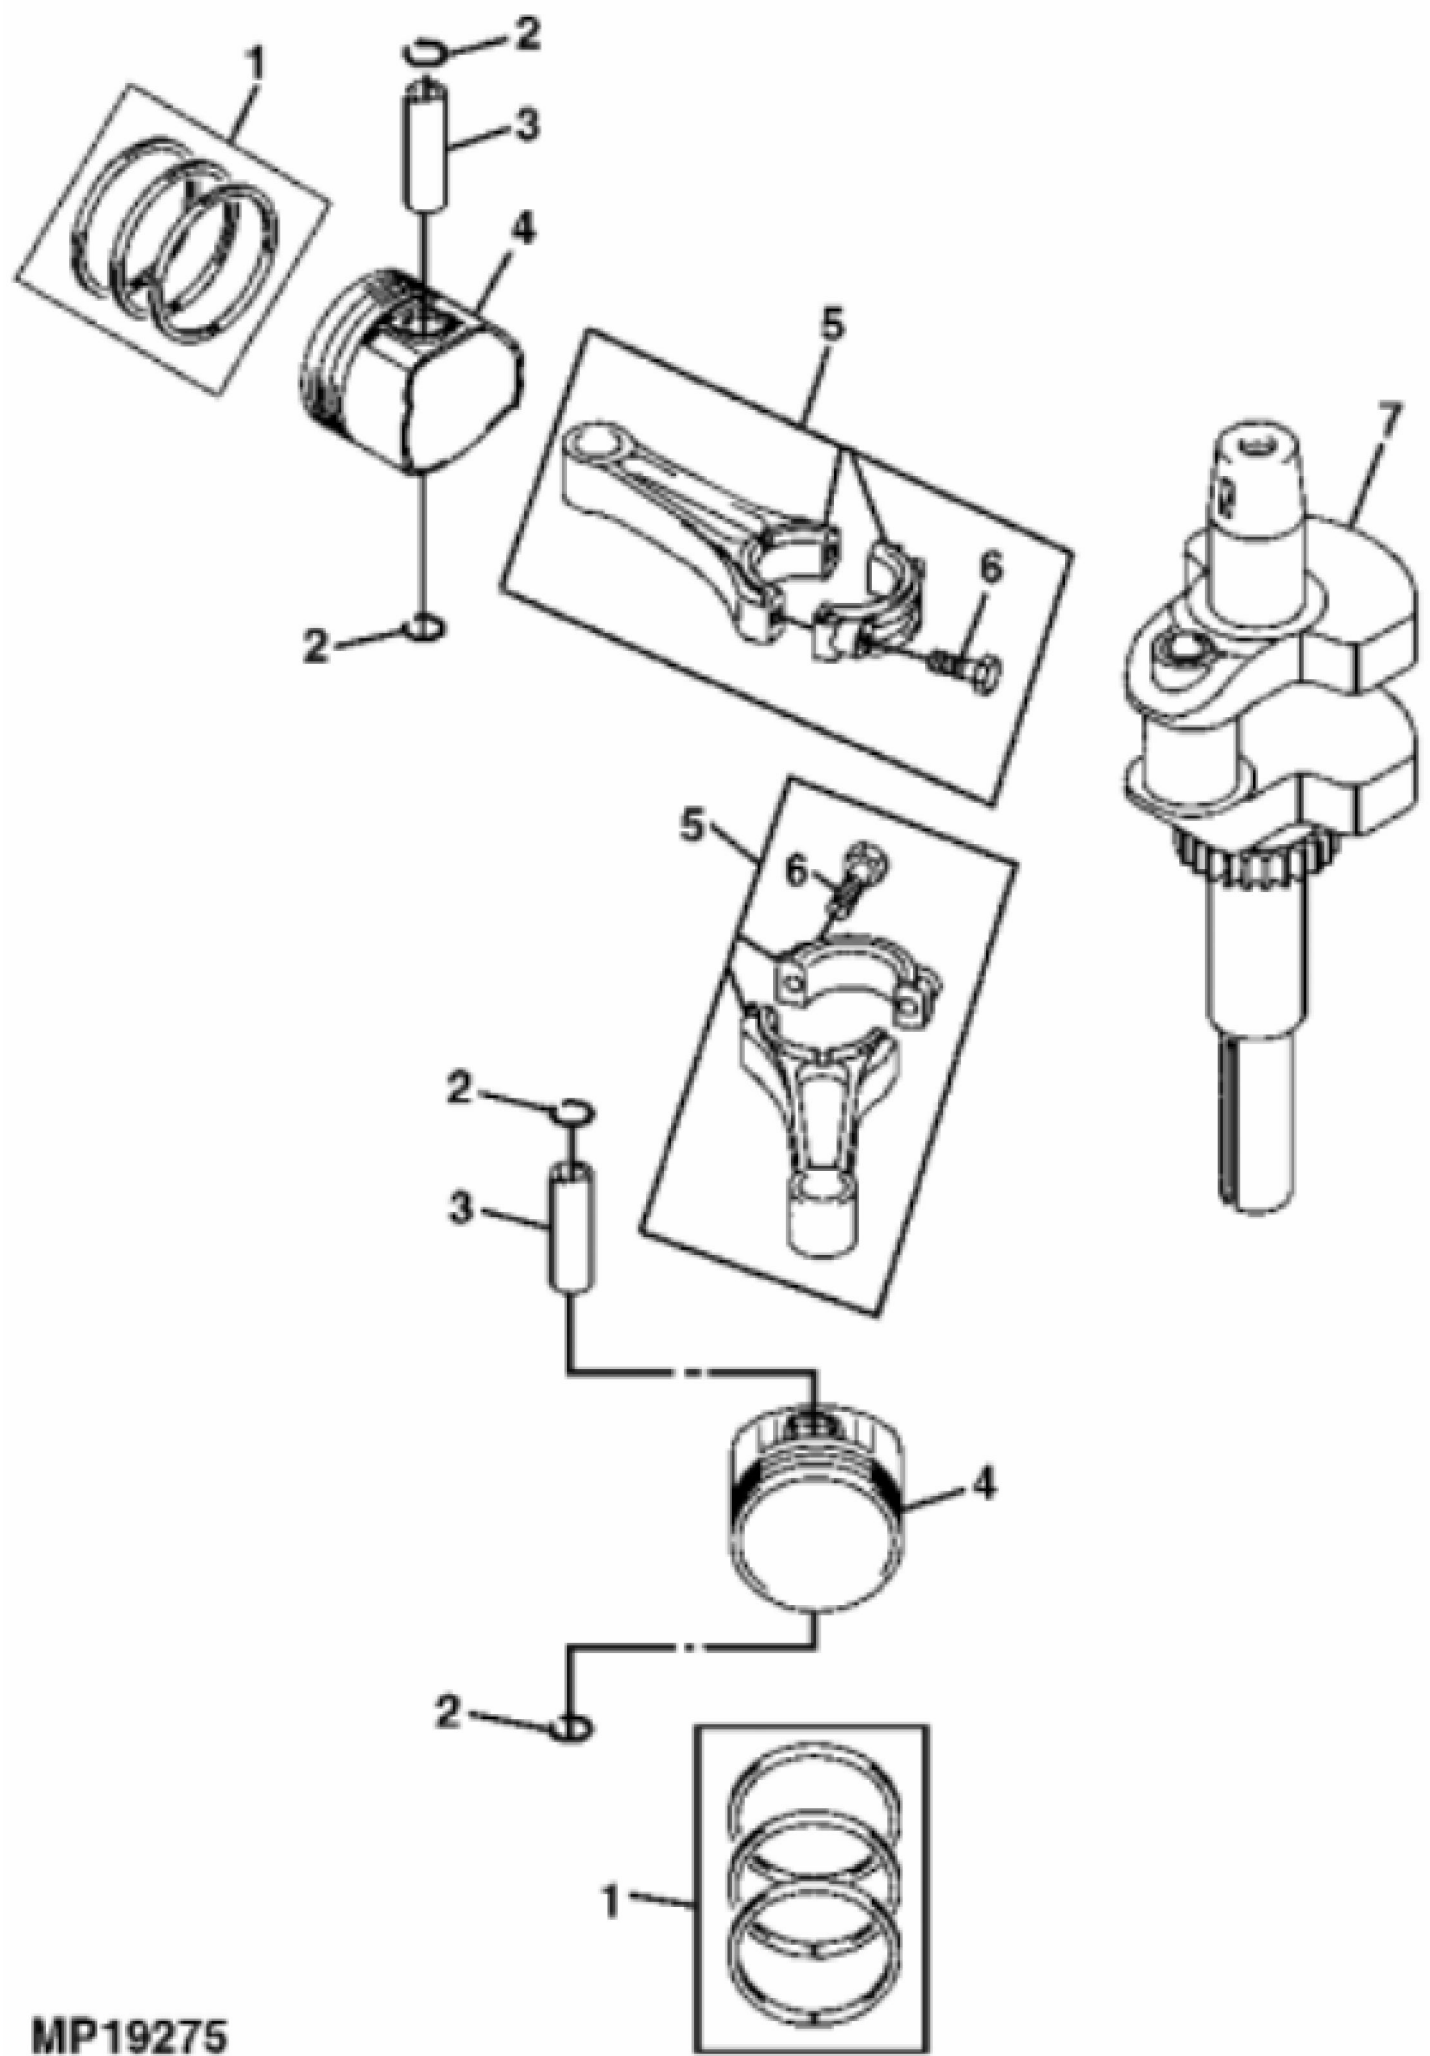

GX259278

KEY	PART NO.	PART NAME	QTY	REMARKS	
1	MIA12600	GASOLINE ENGINE	1	MARKED FS730V-AS15R	
2	MIU14018	GUARD	1		
3	AM145358	PUSH PULL CABLE	1	Throttle Control	
4	GX24210	SCREW	4		

KEY	PART NO.	PART NAME	QTY	REMARKS
1	MIU11325	BOLT	6	6 x 12
2	MIU12397	COVER	1	
3	MIU12395	GASKET	1	
4	MIU12398	PIPE	1	
5	21M7244	SCREW	1	M4 X 8
6	MIU13821	PLATE	1	
7	MIU11769	VALVE	1	
8	M149281	SEAL	1	
9	19M7863	SCREW	10	M6 X 25
10	MIU13778	CASE	1	
11	MIU12394	GASKET	2	
12	M138389	SEAL	4	
13	MIU12209	BOLT	6	10 x 25
14	MIU11776	BOLT	4	10 x 1.25 x 50
15	MIU12390	CYLINDER HEAD	1	
16	MIU12396	ENGINE CYLINDER HEAD GASKET	2	
17	M74252	PIN	6	
18	MIU11949	BOLT	4	8 x 22
19	MIU14499	COVER	1	
20	MIU13767	ADAPTER FITTING	1	
21	MIU12391	CYLINDER HEAD	1	
22	M123645	DRAIN PLUG	1	
23	MIA12337	CRANKCASE	1	
24	MIU12400	SEAL	1	
25	MIU12401	PLUG	1	
26	M151774	SEAL	1	
27	MIA12754	CRANKCASE	1	INCLUDES MIU14001 AND M123645 AND MIU12401
28	MIU14507	PIPE	3	
29	M76104	O-RING	2	
30	19M8319	SCREW	10	M8 X 50
31	MIU14001	PLUG	1	

MP19275

KEY	PART NO.	PART NAME	QTY	REMARKS	
1	MIU12405	PISTON RING	2		
1	MIU12406	PISTON RING	AR	L,0.5	
2	MIU12408	SNAP RING	4		
3	MIU13270	PISTON PIN	2		
4	MIU12403	PISTON	2		
4	MIU12407	PISTON RING	AR	L,0.5	
5	MIA11615	CONNECTING ROD	2		
6	M146763	BOLT	4		
7	MIU13077	CRANKSHAFT	1		