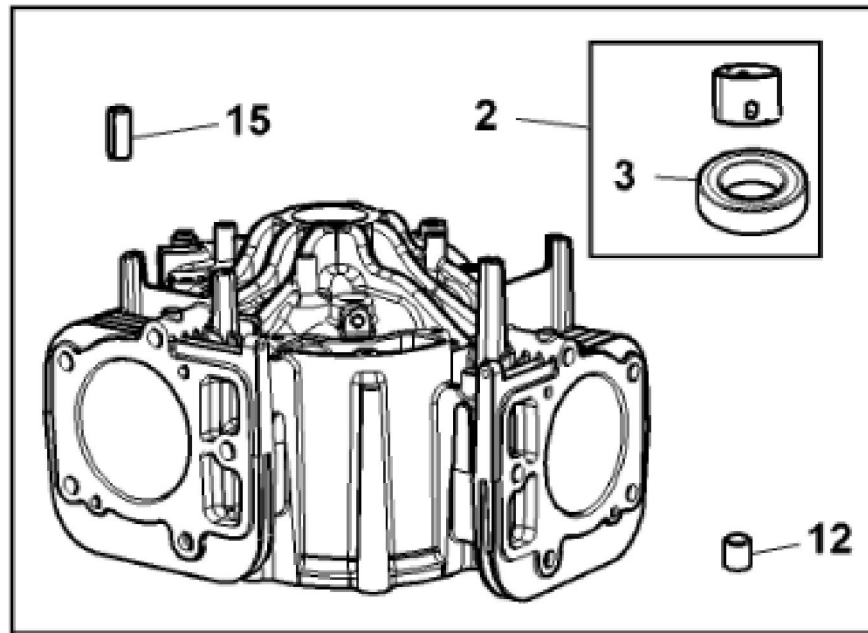

PU21970

John Deere > Turf And Utility >TRACTOR, LAWN AND GARDEN >X330 - TRACTOR, LAWN AND GARDEN >X330 Lawn and Garden Tractor >20 ENGINE MM18201 >ST843400 - ENGINE AND THROTTLE ASSEMBLY

KEY	PART NO.	PART NAME	QTY	Serial No.	REMARKS
1	MIA13123	GASOLINE ENGINE	1	____-030000	MARKED 44J677-0001-G1
1	AUC10163	GASOLINE ENGINE	1	030001-____	MARKED 44J677-0002-G1
2	GX24210	SCREW	4		
3	N309660	LOCK NUT	1		
4	AM147130	ACCELERATOR	1		Choke / Throttle Assembly
5	H77698	TIE BAND	1		Strap, Self-Locking
6	TCU28274	CLAMP	1		Clip, Coated
7	37M7510	SCREW	1		M6 X 16
8	AH76996	CLIP	1		

PU19140

KEY	PART NO.	PART NAME	QTY	REMARKS	
1	MIU14448	SCREW	1		
2	MIA11778	SEAL KIT	1	Bushing	
3	LG391086S	SEAL	1	Oil	
4	MIU14443	TUBE	1	Breather	
5	MIA11996	CONTROL LEVER	1	Governor	
6	M144332	NUT	1		
7	MIA13077	PLATE	1	Baffle	
8	M144626	BOLT	1		
9	MIU14444	COVER	1	Breather Passage	
10	MIU14464	SCREW	1		
11	MIU14619	SCREW	3		
12	LG690959	DOWEL PIN	4		
13	MIU14445	VALVE	1	Reed-Breather	
14	MIA13213	CYLINDER	1		
15	PIN	1		
16	M144622	LINK	1		

KEY	PART NO.	PART NAME	QTY	REMARKS	
1	LG690980	GEAR	1	Timing	
2	LG222698S	SHAFT KEY	1	Flywheel	
3	MIA10996	PISTON	2	STD	
3	MIA11788	PISTON	2	0.020" OS	
4	MIU11282	PISTON RING KIT	2	STD	
4	MIU11283	PISTON RING KIT	2	0.020" OS	
5	LG690975	LOCK	2	Piston Pin	
6	MIA11458	PISTON PIN	2		
7	MIA11459	CONNECTING ROD	2		
8	LG690976	SCREW	4		
9	LG691056	WASHER	1	Flywheel	
10	14H810	NUT	1	7/8"	
11	26H4	SHAFT KEY	1	1/8" X 3/8", Woodruff	
12	AUC10122	CRANKSHAFT	1		