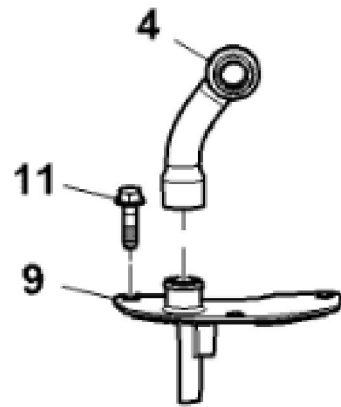

PU21970

John Deere > Turf And Utility >TRACTOR, LAWN AND GARDEN >X330 - TRACTOR, LAWN AND GARDEN >X330 Lawn and Garden Tractor >20 ENGINE MM18201 >ST843400 - ENGINE AND THROTTLE ASSEMBLY

KEY	PART NO.	PART NAME	QTY	Serial No.	REMARKS
1	MIA13123	GASOLINE ENGINE	1	____-030000	MARKED 44J677-0001-G1
1	AUC10163	GASOLINE ENGINE	1	030001-____	MARKED 44J677-0002-G1
2	GX24210	SCREW	4		
3	N309660	LOCK NUT	1		
4	AM147130	ACCELERATOR	1		Choke / Throttle Assembly
5	H77698	TIE BAND	1		Strap, Self-Locking
6	TCU28274	CLAMP	1		Clip, Coated
7	37M7510	SCREW	1		M6 X 16
8	AH76996	CLIP	1		

PU19140

KEY	PART NO.	PART NAME	QTY	REMARKS	
1	MIU14448	SCREW	1		
2	MIA11778	SEAL KIT	1	Bushing	
3	LG391086S	SEAL	1	Oil	
4	MIU14443	TUBE	1	Breather	
5	MIA11996	CONTROL LEVER	1	Governor	
6	M144332	NUT	1		
7	MIA13077	PLATE	1	Baffle	
8	M144626	BOLT	1		
9	MIU14444	COVER	1	Breather Passage	
10	MIU14464	SCREW	1		
11	MIU14619	SCREW	3		
12	LG690959	DOWEL PIN	4		
13	MIU14445	VALVE	1	Reed-Breather	
14	MIA13213	CYLINDER	1		
15	PIN	1		
16	M144622	LINK	1		