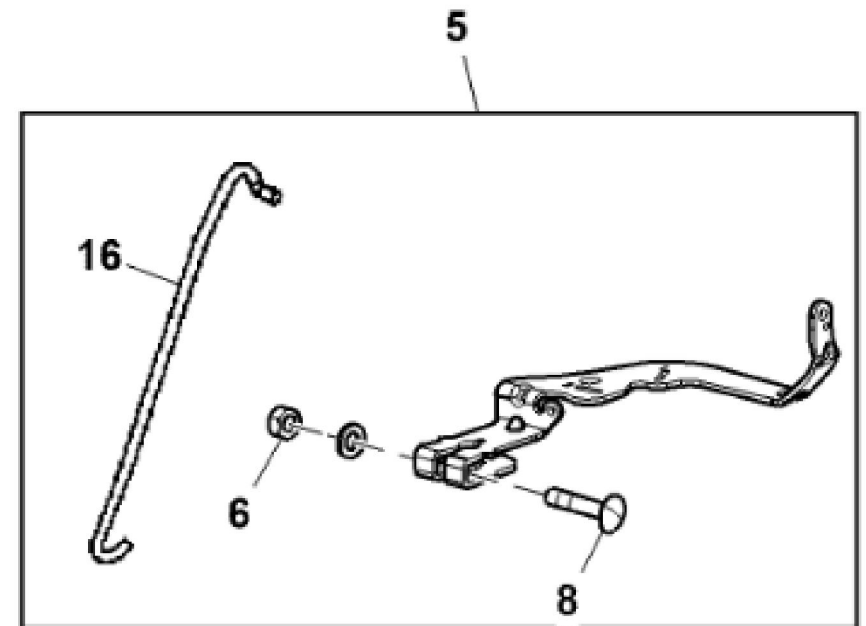

PU21970

John Deere > Turf And Utility >TRACTOR, LAWN AND GARDEN >X330 - TRACTOR, LAWN AND GARDEN >X330 Lawn and Garden Tractor >20 ENGINE MM18201 >ST843400 - ENGINE AND THROTTLE ASSEMBLY

KEY	PART NO.	PART NAME	QTY	Serial No.	REMARKS
1	MIA13123	GASOLINE ENGINE	1	____-030000	MARKED 44J677-0001-G1
1	AUC10163	GASOLINE ENGINE	1	030001-____	MARKED 44J677-0002-G1
2	GX24210	SCREW	4		
3	N309660	LOCK NUT	1		
4	AM147130	ACCELERATOR	1		Choke / Throttle Assembly
5	H77698	TIE BAND	1		Strap, Self-Locking
6	TCU28274	CLAMP	1		Clip, Coated
7	37M7510	SCREW	1		M6 X 16
8	AH76996	CLIP	1		

PU19140

KEY	PART NO.	PART NAME	QTY	REMARKS	
1	MIU14448	SCREW	1		
2	MIA11778	SEAL KIT	1	Bushing	
3	LG391086S	SEAL	1	Oil	
4	MIU14443	TUBE	1	Breather	
5	MIA11996	CONTROL LEVER	1	Governor	
6	M144332	NUT	1		
7	MIA13077	PLATE	1	Baffle	
8	M144626	BOLT	1		
9	MIU14444	COVER	1	Breather Passage	
10	MIU14464	SCREW	1		
11	MIU14619	SCREW	3		
12	LG690959	DOWEL PIN	4		
13	MIU14445	VALVE	1	Reed-Breather	
14	MIA13213	CYLINDER	1		
15	PIN	1		
16	M144622	LINK	1		

KEY	PART NO.	PART NAME	QTY	REMARKS	
1	LG690980	GEAR	1	Timing	
2	LG222698S	SHAFT KEY	1	Flywheel	
3	MIA10996	PISTON	2	STD	
3	MIA11788	PISTON	2	0.020" OS	
4	MIU11282	PISTON RING KIT	2	STD	
4	MIU11283	PISTON RING KIT	2	0.020" OS	
5	LG690975	LOCK	2	Piston Pin	
6	MIA11458	PISTON PIN	2		
7	MIA11459	CONNECTING ROD	2		
8	LG690976	SCREW	4		
9	LG691056	WASHER	1	Flywheel	
10	14H810	NUT	1	7/8"	
11	26H4	SHAFT KEY	1	1/8" X 3/8", Woodruff	
12	AUC10122	CRANKSHAFT	1		