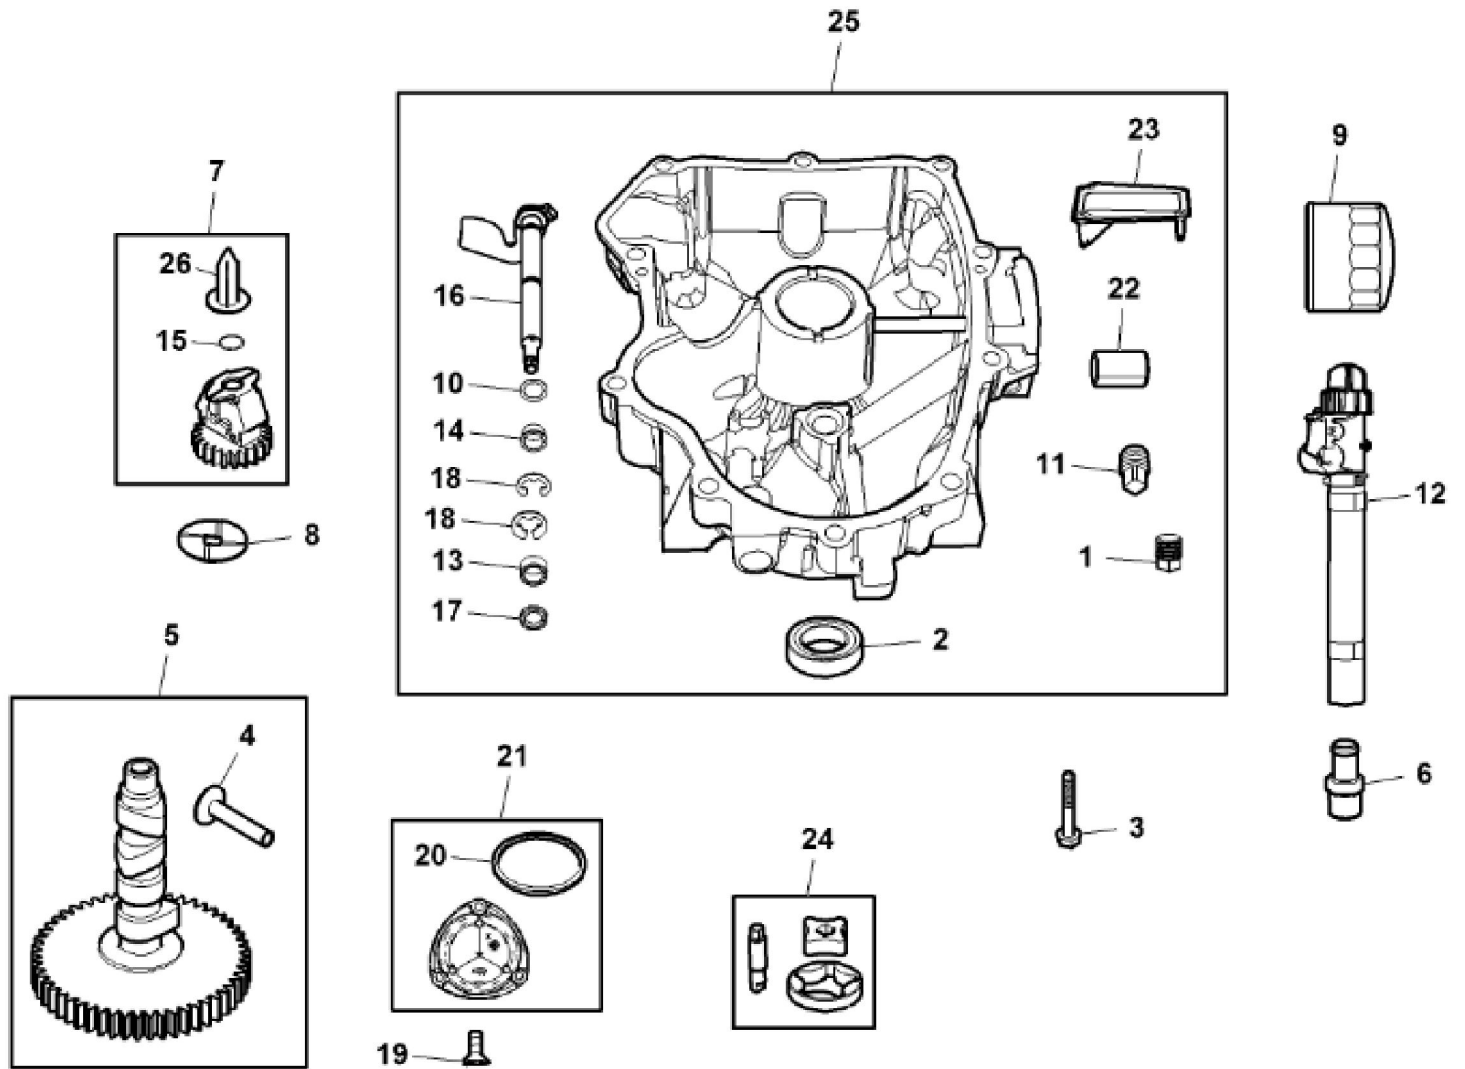

PU19140

KEY	PART NO.	PART NAME	QTY	REMARKS	
1	MIU14448	SCREW	1		
2	MIA11778	SEAL KIT	1	Bushing	
3	LG391086S	SEAL	1	Oil	
4	MIU14443	TUBE	1	Breather	
5	MIA11996	CONTROL LEVER	1	Governor	
6	M144332	NUT	1		
7	MIA13077	PLATE	1	Baffle	
8	M144626	BOLT	1		
9	MIU14444	COVER	1	Breather Passage	
10	MIU14464	SCREW	1		
11	MIU14619	SCREW	3		
12	LG690959	DOWEL PIN	4		
13	MIU14445	VALVE	1	Reed-Breather	
14	MIA13213	CYLINDER	1		
15	PIN	1		
16	M144622	LINK	1		

GX307280

KEY	PART NO.	PART NAME	QTY	REMARKS
1	MIA12007	CYLINDER HEAD	1	(Cylinder No 1)
1	MIA12008	CYLINDER HEAD	1	(Cylinder No 2)
2	M142274	GASKET	1	Cylinder Head
3	MIU14366	SCREW	10	
4	MIU11451	EXHAUST VALVE	2	USE WITH MIA13123
4	MIA11171	EXHAUST VALVE	2	USE WITH AUC10163
5	MIU11452	INTAKE VALVE	2	USE WITH MIA13123
5	MIA10874	INTAKE VALVE	2	USE WITH AUC10163
6	MIU11281	SPRING	4	Valve
7	LG499586	RETAINER	4	Keeper, Valve
8	LG690977	TAPPET	4	Valve
9	MIU14396	STUD	4	
10	LG690083	ADJUSTER	4	Rocker Arm
11	MIU11020	SPARK PLUG	2	
12	MIU14392	SEAL	2	O Ring
13	LG692076	BOOT	2	Spark Plug
14	LG690959	DOWEL PIN	4	
15	M150390	SCREW	2	
16	LG690968	SEAL	4	Valve
17	LG691127	SCREW	8	
18	LG690981	PUSH ROD	2	Exhaust
19	LG690982	PUSH ROD	2	Intake
20	LG690972	ROCKER ARM	4	
21	M152423	ARM	8	Rocker
22	MIU11035	ROCKER ARM	2	Pivot
23	MIU14550	VALVE COVER	1	(Cylinder No 1) Rocker
24	MIU14551	VALVE COVER	1	(Cylinder No 2) Rocker
25	UC10233	SUCTION HOSE	1	(Cylinder No 2) Vacuum
26	LG690949	GASKET	1	Intake
27	LG690970	GASKET	1	Exhaust
28	LG690971	GASKET	1	Rocker Cover
29	LG691917	GASKET	1	

KEY	PART NO.	PART NAME	QTY	REMARKS	
1	LG690980	GEAR	1	Timing	
2	LG222698S	SHAFT KEY	1	Flywheel	
3	MIA10996	PISTON	2	STD	
3	MIA11788	PISTON	2	0.020" OS	
4	MIU11282	PISTON RING KIT	2	STD	
4	MIU11283	PISTON RING KIT	2	0.020" OS	
5	LG690975	LOCK	2	Piston Pin	
6	MIA11458	PISTON PIN	2		
7	MIA11459	CONNECTING ROD	2		
8	LG690976	SCREW	4		
9	LG691056	WASHER	1	Flywheel	
10	14H810	NUT	1	7/8"	
11	26H4	SHAFT KEY	1	1/8" X 3/8", Woodruff	
12	AUC10122	CRANKSHAFT	1		