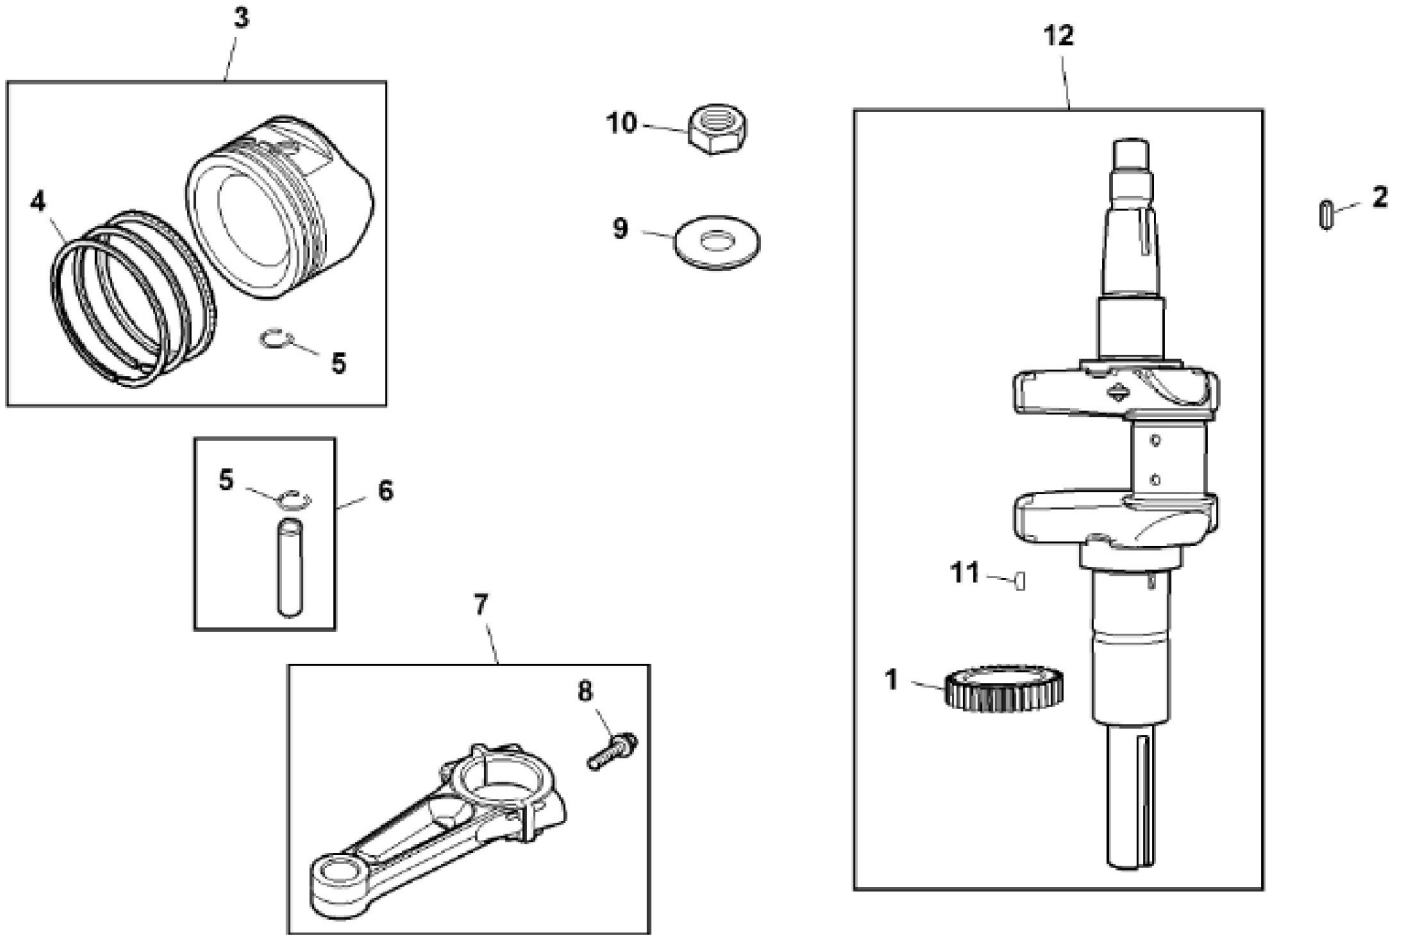

PU21970

John Deere > Turf And Utility >TRACTOR, LAWN AND GARDEN >X330 - TRACTOR, LAWN AND GARDEN >X330 Lawn and Garden Tractor >20 ENGINE MM18201 >ST843400 - ENGINE AND THROTTLE ASSEMBLY

KEY	PART NO.	PART NAME	QTY	Serial No.	REMARKS
1	MIA13123	GASOLINE ENGINE	1	____-030000	MARKED 44J677-0001-G1
1	AUC10163	GASOLINE ENGINE	1	030001-____	MARKED 44J677-0002-G1
2	GX24210	SCREW	4		
3	N309660	LOCK NUT	1		
4	AM147130	ACCELERATOR	1		Choke / Throttle Assembly
5	H77698	TIE BAND	1		Strap, Self-Locking
6	TCU28274	CLAMP	1		Clip, Coated
7	37M7510	SCREW	1		M6 X 16
8	AH76996	CLIP	1		

PU19140

KEY	PART NO.	PART NAME	QTY	REMARKS	
1	MIU14448	SCREW	1		
2	MIA11778	SEAL KIT	1	Bushing	
3	LG391086S	SEAL	1	Oil	
4	MIU14443	TUBE	1	Breather	
5	MIA11996	CONTROL LEVER	1	Governor	
6	M144332	NUT	1		
7	MIA13077	PLATE	1	Baffle	
8	M144626	BOLT	1		
9	MIU14444	COVER	1	Breather Passage	
10	MIU14464	SCREW	1		
11	MIU14619	SCREW	3		
12	LG690959	DOWEL PIN	4		
13	MIU14445	VALVE	1	Reed-Breather	
14	MIA13213	CYLINDER	1		
15	PIN	1		
16	M144622	LINK	1		

KEY	PART NO.	PART NAME	QTY	REMARKS	
1	LG690980	GEAR	1	Timing	
2	LG222698S	SHAFT KEY	1	Flywheel	
3	MIA10996	PISTON	2	STD	
3	MIA11788	PISTON	2	0.020" OS	
4	MIU11282	PISTON RING KIT	2	STD	
4	MIU11283	PISTON RING KIT	2	0.020" OS	
5	LG690975	LOCK	2	Piston Pin	
6	MIA11458	PISTON PIN	2		
7	MIA11459	CONNECTING ROD	2		
8	LG690976	SCREW	4		
9	LG691056	WASHER	1	Flywheel	
10	14H810	NUT	1	7/8"	
11	26H4	SHAFT KEY	1	1/8" X 3/8", Woodruff	
12	AUC10122	CRANKSHAFT	1		