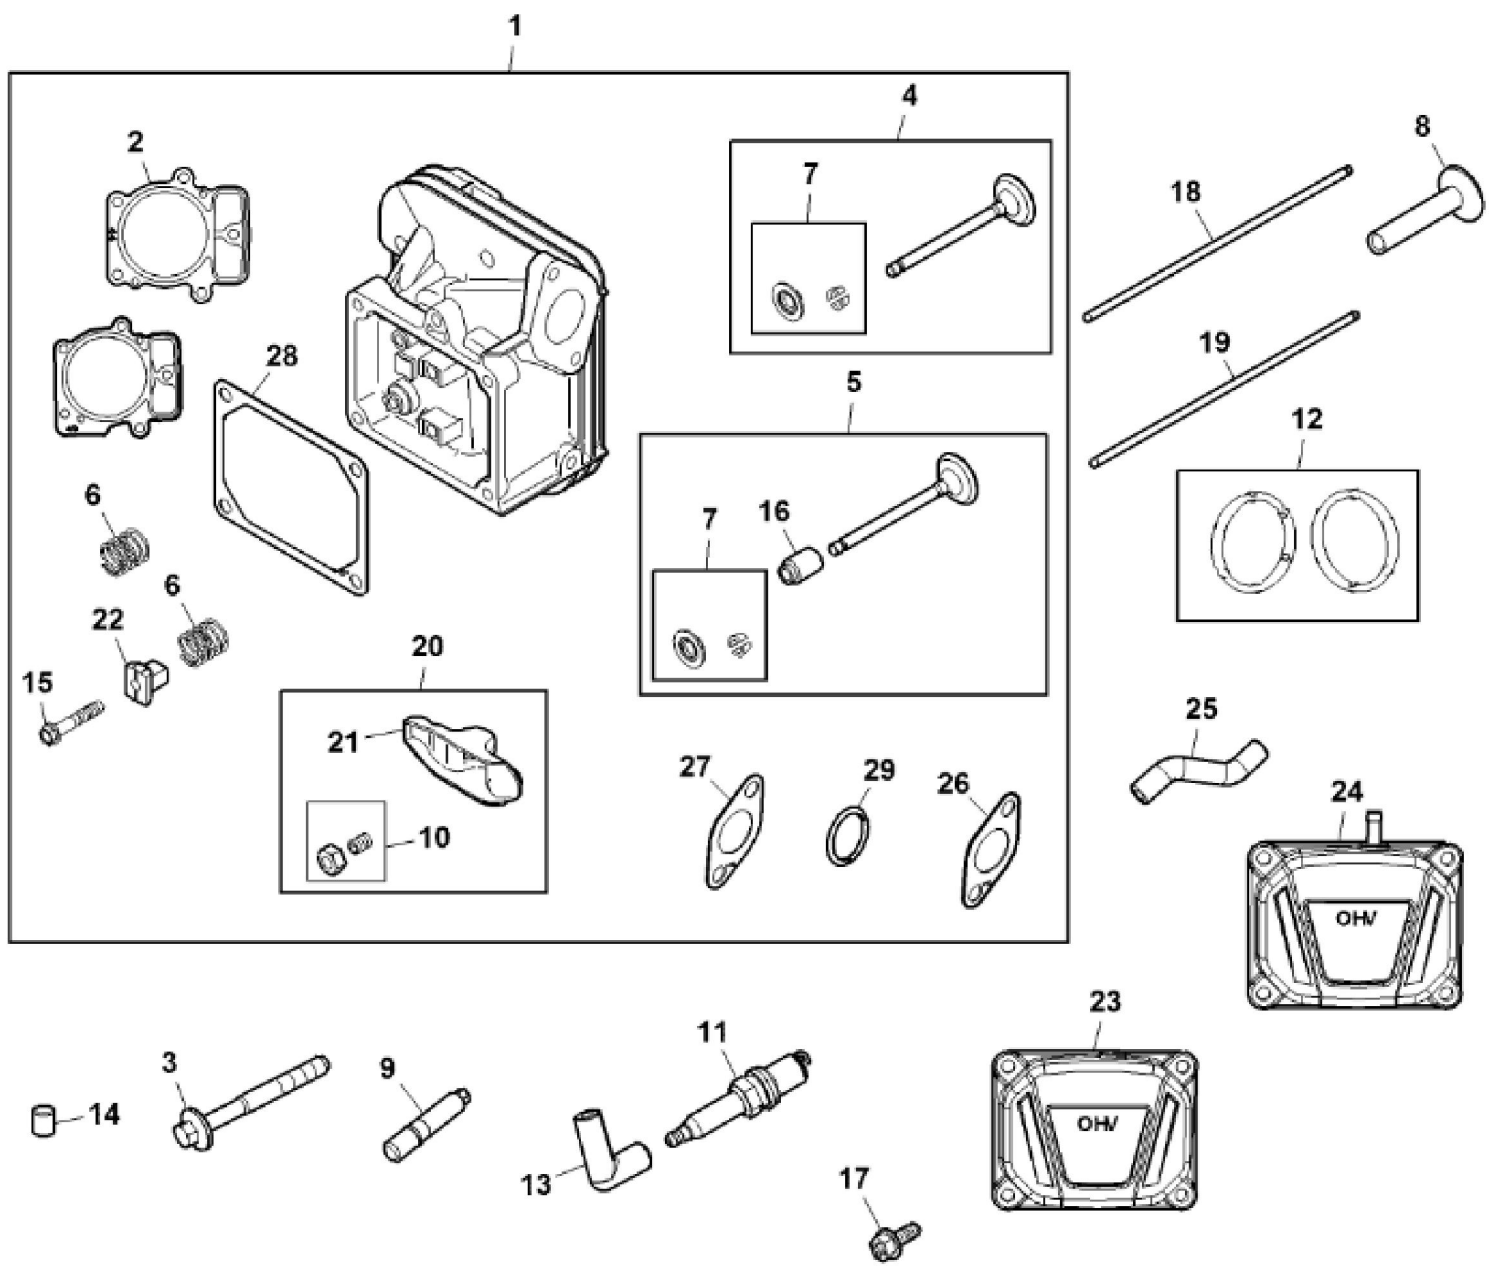

PU21970

John Deere > Turf And Utility >TRACTOR, LAWN AND GARDEN >X330 - TRACTOR, LAWN AND GARDEN >X330 Lawn and Garden Tractor >20 ENGINE MM18201 >ST843400 - ENGINE AND THROTTLE ASSEMBLY

KEY	PART NO.	PART NAME	QTY	Serial No.	REMARKS
1	MIA13123	GASOLINE ENGINE	1	____-030000	MARKED 44J677-0001-G1
1	AUC10163	GASOLINE ENGINE	1	030001-____	MARKED 44J677-0002-G1
2	GX24210	SCREW	4		
3	N309660	LOCK NUT	1		
4	AM147130	ACCELERATOR	1		Choke / Throttle Assembly
5	H77698	TIE BAND	1		Strap, Self-Locking
6	TCU28274	CLAMP	1		Clip, Coated
7	37M7510	SCREW	1		M6 X 16
8	AH76996	CLIP	1		

PU19140

KEY	PART NO.	PART NAME	QTY	REMARKS	
1	MIU14448	SCREW	1		
2	MIA11778	SEAL KIT	1	Bushing	
3	LG391086S	SEAL	1	Oil	
4	MIU14443	TUBE	1	Breather	
5	MIA11996	CONTROL LEVER	1	Governor	
6	M144332	NUT	1		
7	MIA13077	PLATE	1	Baffle	
8	M144626	BOLT	1		
9	MIU14444	COVER	1	Breather Passage	
10	MIU14464	SCREW	1		
11	MIU14619	SCREW	3		
12	LG690959	DOWEL PIN	4		
13	MIU14445	VALVE	1	Reed-Breather	
14	MIA13213	CYLINDER	1		
15	PIN	1		
16	M144622	LINK	1		

KEY	PART NO.	PART NAME	QTY	REMARKS	
1	LG690980	GEAR	1	Timing	
2	LG222698S	SHAFT KEY	1	Flywheel	
3	MIA10996	PISTON	2	STD	
3	MIA11788	PISTON	2	0.020" OS	
4	MIU11282	PISTON RING KIT	2	STD	
4	MIU11283	PISTON RING KIT	2	0.020" OS	
5	LG690975	LOCK	2	Piston Pin	
6	MIA11458	PISTON PIN	2		
7	MIA11459	CONNECTING ROD	2		
8	LG690976	SCREW	4		
9	LG691056	WASHER	1	Flywheel	
10	14H810	NUT	1	7/8"	
11	26H4	SHAFT KEY	1	1/8" X 3/8", Woodruff	
12	AUC10122	CRANKSHAFT	1		