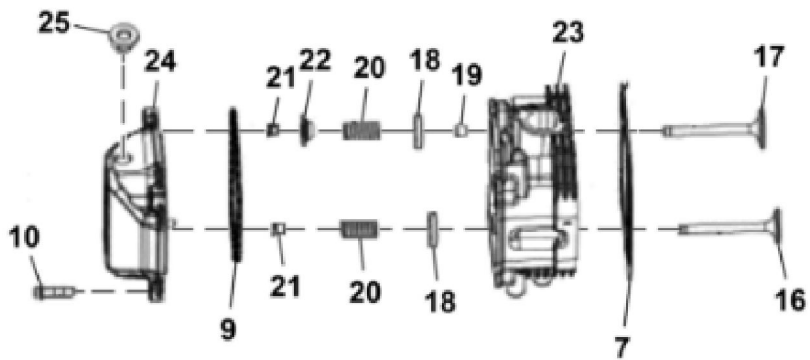

| KEY | PART NO. | PART NAME       | QTY | REMARKS                 |  |
|-----|----------|-----------------|-----|-------------------------|--|
| 1   | MIA12649 | GASOLINE ENGINE | 1   | MARKED ECV742EFI        |  |
| 2   | TCU34835 | SCREW           | 4   |                         |  |
| 3   | R97021   | CLAMP           | 1   |                         |  |
| 4   | TCU27100 | HOSE            | 1   |                         |  |
| 5   | 24M7178  | WASHER          | 3   | 10.500 X 30 X 2.500 mm  |  |
| 6   | H77698   | TIE BAND        | 1   |                         |  |
| 7   | AUC10901 | CHOKE           | 1   | SUB FOR TCA19132; Choke |  |
| 8   | AH96317  | CLIP            | 1   |                         |  |
| 9   | .....    | HOSE            | 1   | CTL 1230 mm, MF M175324 |  |
| 10  | N194814  | HOSE CLAMP      | 2   |                         |  |
| 11  | TCA22834 | CABLE           | 1   | Throttle                |  |
| 12  | 37M7481  | SCREW           | 2   | M6 X 20                 |  |
| 13  | TCU37289 | LABEL           | 1   |                         |  |