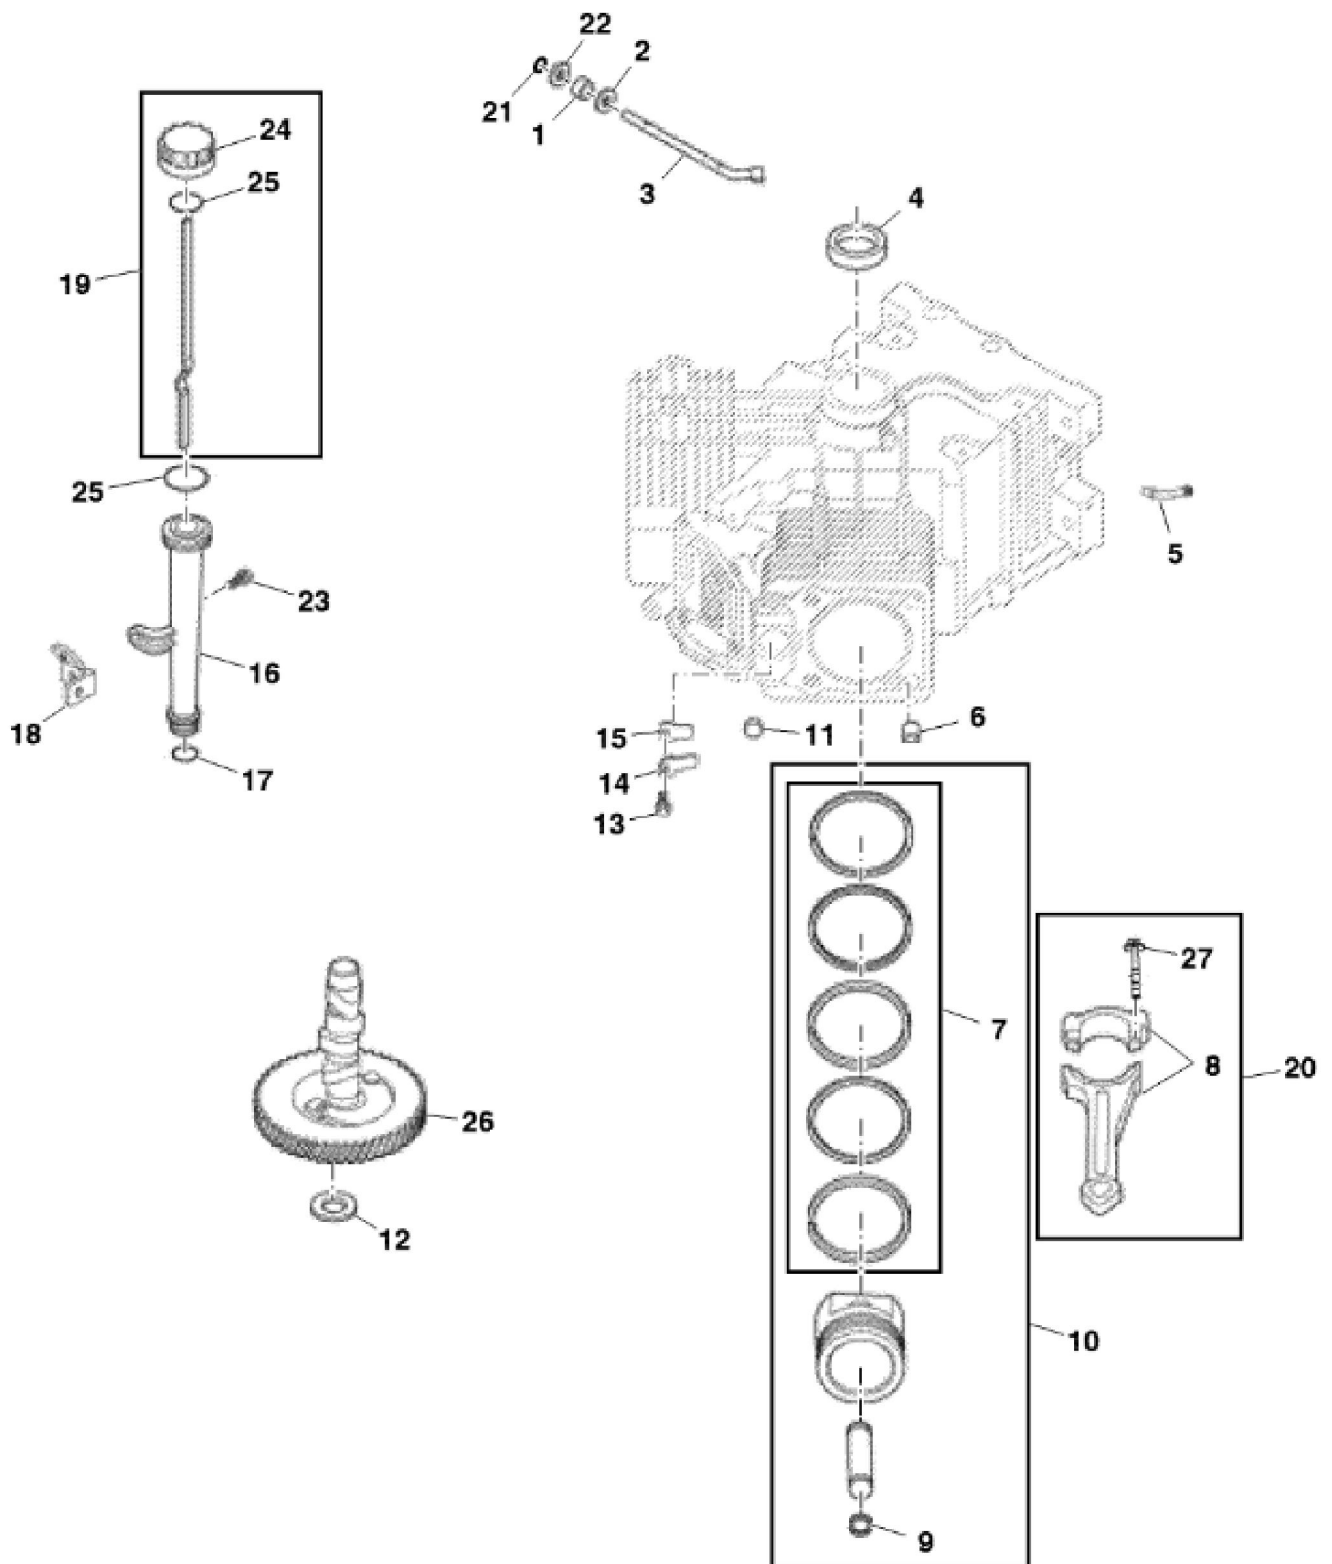

John Deere > Turf And Utility >TRACTOR, LAWN AND GARDEN >Z915E - TRACTOR, LAWN AND GARDEN >Z915E ZTrak E Series Mower >20 ENGINE TCM12721 >ST858675 - CAM SHAFT / CONNECTING ROD / PISTON RING KIT

KEY	PART NO.	PART NAME	QTY	REMARKS
1	M143970	SEAL	1	
2	M143939	WASHER	1	
3	M148328	SHAFT	1	
4	MIU11539	SEAL	1	
5	M134898	FITTING	1	
6	MIU11251	DOWEL PIN	6	
7	MIU14302	PISTON RING	2	STD
7	MIU14303	PISTON RING	2	0.08
7	MIU14304	PISTON RING	2	0.25
7	MIU14305	PISTON RING	2	0.50
8	MIU13923	CONNECTING ROD	2	ORDER MIA12812
9	M132341	RETAINER	4	Piston Pin
10	MIA12800	PISTON RING KIT	2	STD
10	MIA12823	PISTON RING KIT	2	+0.08
10	MIA12824	PISTON RING KIT	2	+0.25
10	MIA12825	PISTON RING KIT	2	+0.50
11	M76215	PLUG	1	
12	M93955	SOLID SHIM	1	Camshaft
13	37M7466	SCREW	2	M5 X 10
14	M134899	RETAINER	2	Breather Reed
15	M134900	BREATHER	2	
16	MIU11957	TUBE	1	
17	M92193	O-RING	1	
18	M134901	BRACKET	1	
19	AM126257	DIPSTICK	1	
20	MIA12812	CONNECTING ROD	2	
21	M143941	SNAP RING	1	
22	M143936	WASHER	1	
23	MIU11902	SCREW	1	
24	AM124450	CAP	1	
25	M92194	O-RING	2	
26	MIA12196	CAMSHAFT	1	
27	MIA12826	BOLT	4