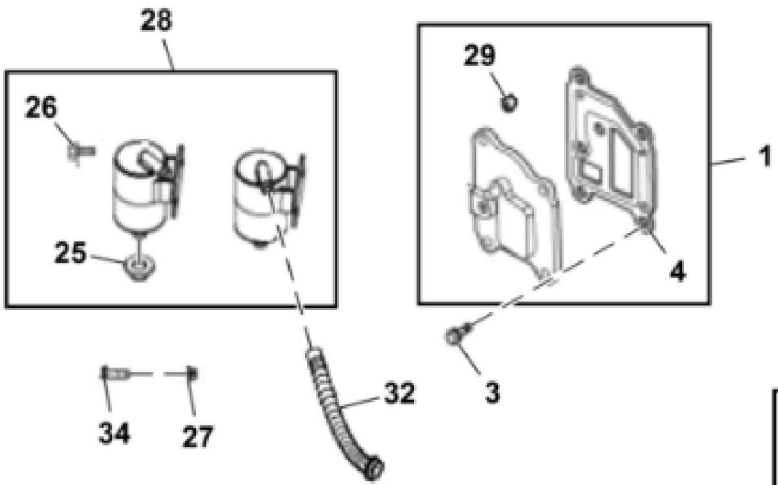

| KEY | PART NO. | PART NAME       | QTY | REMARKS                 |  |
|-----|----------|-----------------|-----|-------------------------|--|
| 1   | MIA12649 | GASOLINE ENGINE | 1   | MARKED ECV742EFI        |  |
| 2   | TCU34835 | SCREW           | 4   |                         |  |
| 3   | R97021   | CLAMP           | 1   |                         |  |
| 4   | TCU27100 | HOSE            | 1   |                         |  |
| 5   | 24M7178  | WASHER          | 3   | 10.500 X 30 X 2.500 mm  |  |
| 6   | H77698   | TIE BAND        | 1   |                         |  |
| 7   | AUC10901 | CHOKE           | 1   | SUB FOR TCA19132; Choke |  |
| 8   | AH96317  | CLIP            | 1   |                         |  |
| 9   | .....    | HOSE            | 1   | CTL 1230 mm, MF M175324 |  |
| 10  | N194814  | HOSE CLAMP      | 2   |                         |  |
| 11  | TCA22834 | CABLE           | 1   | Throttle                |  |
| 12  | 37M7481  | SCREW           | 2   | M6 X 20                 |  |
| 13  | TCU37289 | LABEL           | 1   |                         |  |