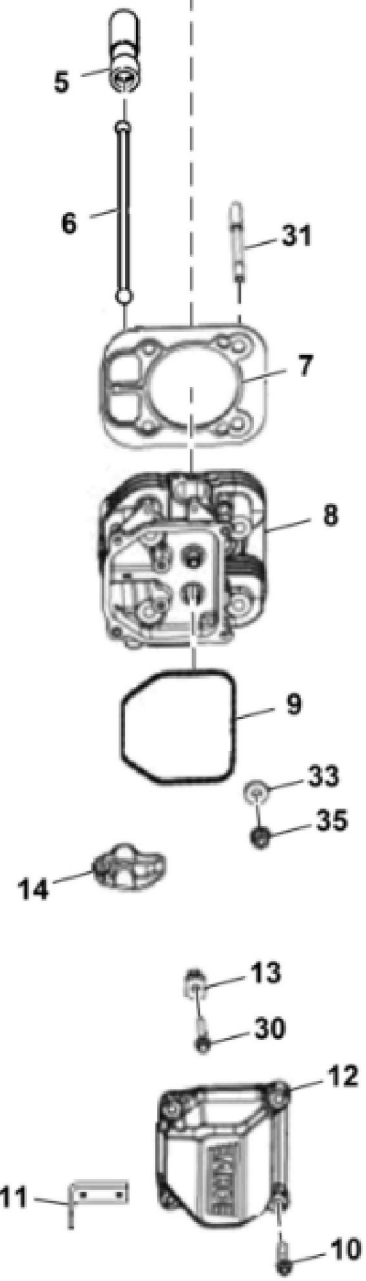

| KEY | PART NO. | PART NAME       | QTY | REMARKS                 |  |
|-----|----------|-----------------|-----|-------------------------|--|
| 1   | MIA12649 | GASOLINE ENGINE | 1   | MARKED ECV742EFI        |  |
| 2   | TCU34835 | SCREW           | 4   |                         |  |
| 3   | R97021   | CLAMP           | 1   |                         |  |
| 4   | TCU27100 | HOSE            | 1   |                         |  |
| 5   | 24M7178  | WASHER          | 3   | 10.500 X 30 X 2.500 mm  |  |
| 6   | H77698   | TIE BAND        | 1   |                         |  |
| 7   | AUC10901 | CHOKE           | 1   | SUB FOR TCA19132; Choke |  |
| 8   | AH96317  | CLIP            | 1   |                         |  |
| 9   | .....    | HOSE            | 1   | CTL 1230 mm, MF M175324 |  |
| 10  | N194814  | HOSE CLAMP      | 2   |                         |  |
| 11  | TCA22834 | CABLE           | 1   | Throttle                |  |
| 12  | 37M7481  | SCREW           | 2   | M6 X 20                 |  |
| 13  | TCU37289 | LABEL           | 1   |                         |  |