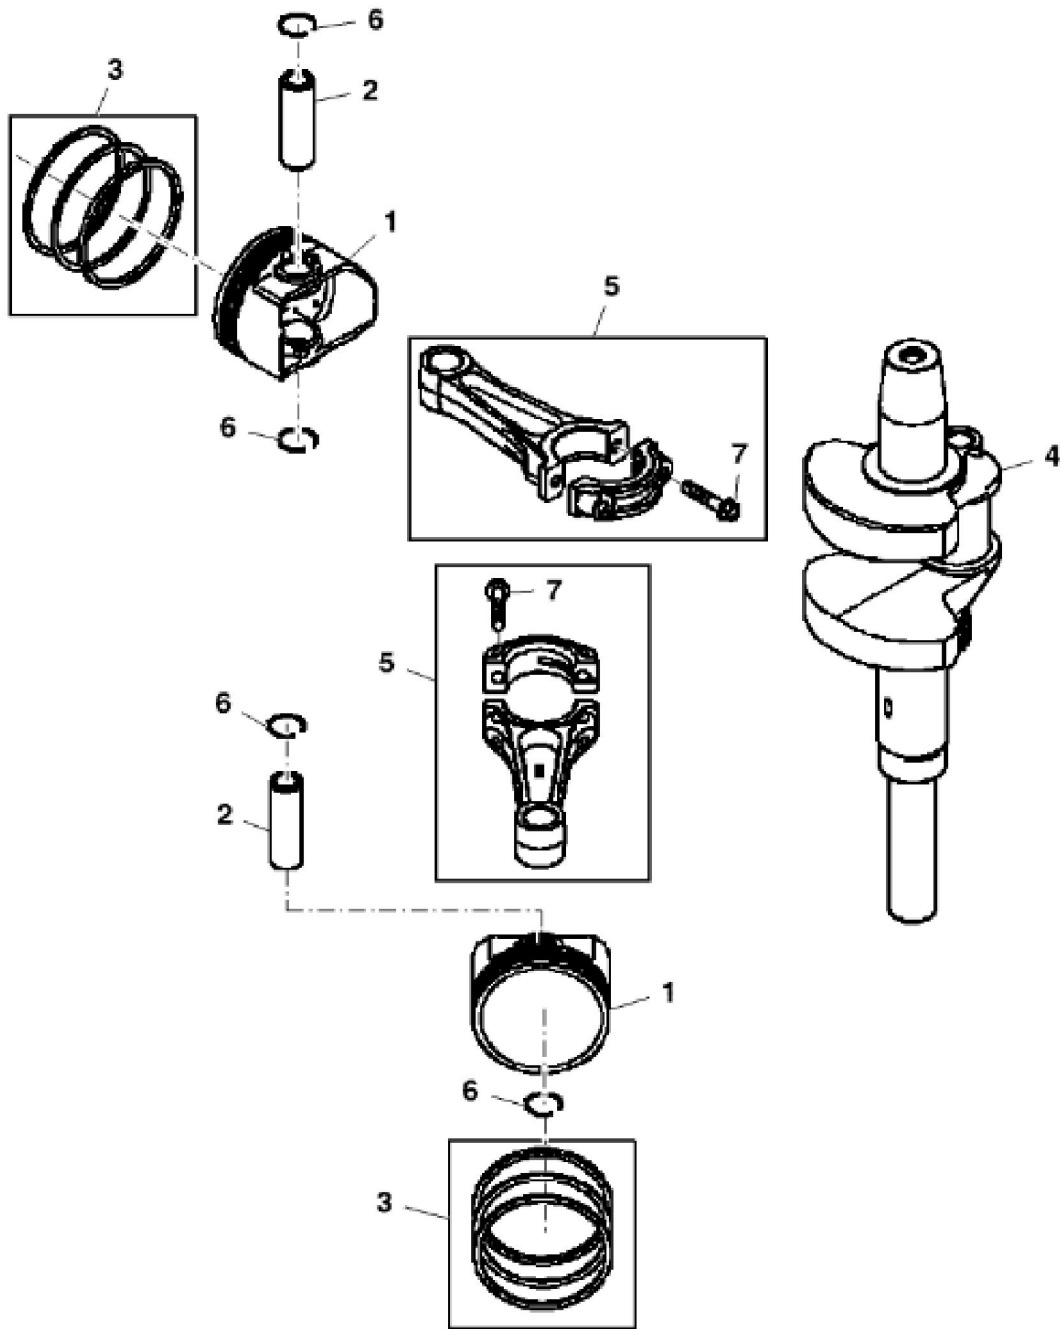

PU22001

KEY	PART NO.	PART NAME	QTY	REMARKS	
1	MIA12629	GASOLINE ENGINE	1	MARKED FX691V-ES16R	
2	TCU39256	CAP SCREW	4		
3	24M7178	WASHER	4	10.500 X 30 X 2.500 mm	
4	14M7396	LOCK NUT	1	M8	
5	TCU35711	LABEL	1		
6	21H1316	SCREW	2	0.190" X 1/2"	

KEY	PART NO.	PART NAME	QTY	REMARKS
1	MIU11325	BOLT	6	
2	MIU12397	COVER	1	
3	MIU12395	GASKET	1	
4	MIU12398	PIPE	1	Breather
5	21M7244	SCREW	1	M4 X 8
6	MIU13821	PLATE	1	
7	MIU11769	VALVE	1	Breather
8	M149281	SEAL	1	
9	19M7863	SCREW	10	M6 X 25
10	MIU13778	CASE	1	
11	MIU12394	GASKET	2	
12	M138389	SEAL	4	
13	MIU12209	BOLT	6	
14	MIU11776	BOLT	4	
15	MIU12390	CYLINDER HEAD	1	No. 1
16	M74252	PIN	6	
17	MIU12396	GASKET	2	Head
18	MIU12726	STUD	4	
19	MIA12337	CRANKCASE	1	
20	MIU13767	ADAPTER FITTING	1	
21	M76104	O-RING	2	
22	MIU14507	PIPE	3	
23	MIU14499	COVER	1	Rocker
24	MIA12754	CRANKCASE	1	
25	M151774	SEAL	1	
26	MIU12401	PLUG	1	
27	19M8319	SCREW	10	M8 X 50
28	MIU12400	SEAL	1	
29	MIU14001	PLUG	2	
30	MIU12391	CYLINDER HEAD	1	No. 2
31	19H3693	SCREW	4	3/8" X 1-1/4"
32	UC11312	LABEL	1	

KEY	PART NO.	PART NAME	QTY	REMARKS	
1	MIU12403	PISTON	2	STD	
1	MIU12407	PISTON	1	0.50 MM (.010") OS	
2	MIU13270	PISTON PIN	2		
3	MIU12405	PISTON RING KIT	2	STD	
3	MIU12406	PISTON RING KIT	1	0.50 MM (.010") OS	
4	MIU12492	CRANKSHAFT	1		
5	MIA11615	CONNECTING ROD	2		
6	MIU12408	SNAP RING	4		
7	M146763	BOLT	2		