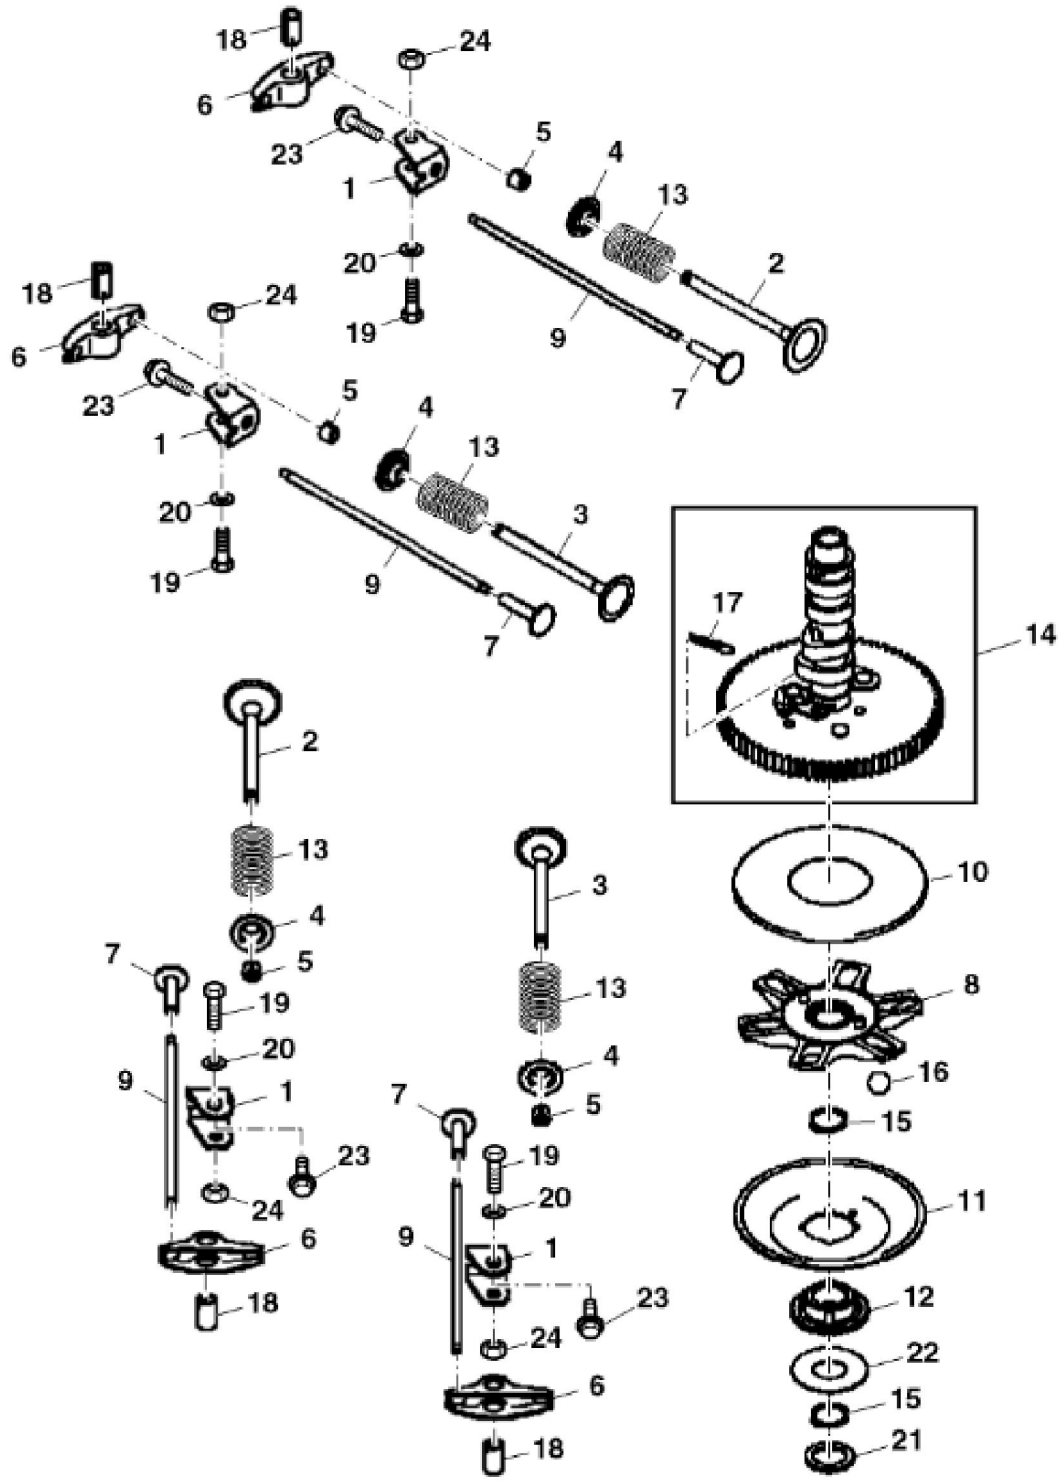

PU22001

KEY	PART NO.	PART NAME	QTY	REMARKS	
1	MIA12629	GASOLINE ENGINE	1	MARKED FX691V-ES16R	
2	TCU39256	CAP SCREW	4		
3	24M7178	WASHER	4	10.500 X 30 X 2.500 mm	
4	14M7396	LOCK NUT	1	M8	
5	TCU35711	LABEL	1		
6	21H1316	SCREW	2	0.190" X 1/2"	

KEY	PART NO.	PART NAME	QTY	REMARKS
1	MIU11325	BOLT	6	
2	MIU12397	COVER	1	
3	MIU12395	GASKET	1	
4	MIU12398	PIPE	1	Breather
5	21M7244	SCREW	1	M4 X 8
6	MIU13821	PLATE	1	
7	MIU11769	VALVE	1	Breather
8	M149281	SEAL	1	
9	19M7863	SCREW	10	M6 X 25
10	MIU13778	CASE	1	
11	MIU12394	GASKET	2	
12	M138389	SEAL	4	
13	MIU12209	BOLT	6	
14	MIU11776	BOLT	4	
15	MIU12390	CYLINDER HEAD	1	No. 1
16	M74252	PIN	6	
17	MIU12396	GASKET	2	Head
18	MIU12726	STUD	4	
19	MIA12337	CRANKCASE	1	
20	MIU13767	ADAPTER FITTING	1	
21	M76104	O-RING	2	
22	MIU14507	PIPE	3	
23	MIU14499	COVER	1	Rocker
24	MIA12754	CRANKCASE	1	
25	M151774	SEAL	1	
26	MIU12401	PLUG	1	
27	19M8319	SCREW	10	M8 X 50
28	MIU12400	SEAL	1	
29	MIU14001	PLUG	2	
30	MIU12391	CYLINDER HEAD	1	No. 2
31	19H3693	SCREW	4	3/8" X 1-1/4"
32	UC11312	LABEL	1	

KEY	PART NO.	PART NAME	QTY	REMARKS	
1	MIU12403	PISTON	2	STD	
1	MIU12407	PISTON	1	0.50 MM (.010") OS	
2	MIU13270	PISTON PIN	2		
3	MIU12405	PISTON RING KIT	2	STD	
3	MIU12406	PISTON RING KIT	1	0.50 MM (.010") OS	
4	MIU12492	CRANKSHAFT	1		
5	MIA11615	CONNECTING ROD	2		
6	MIU12408	SNAP RING	4		
7	M146763	BOLT	2		