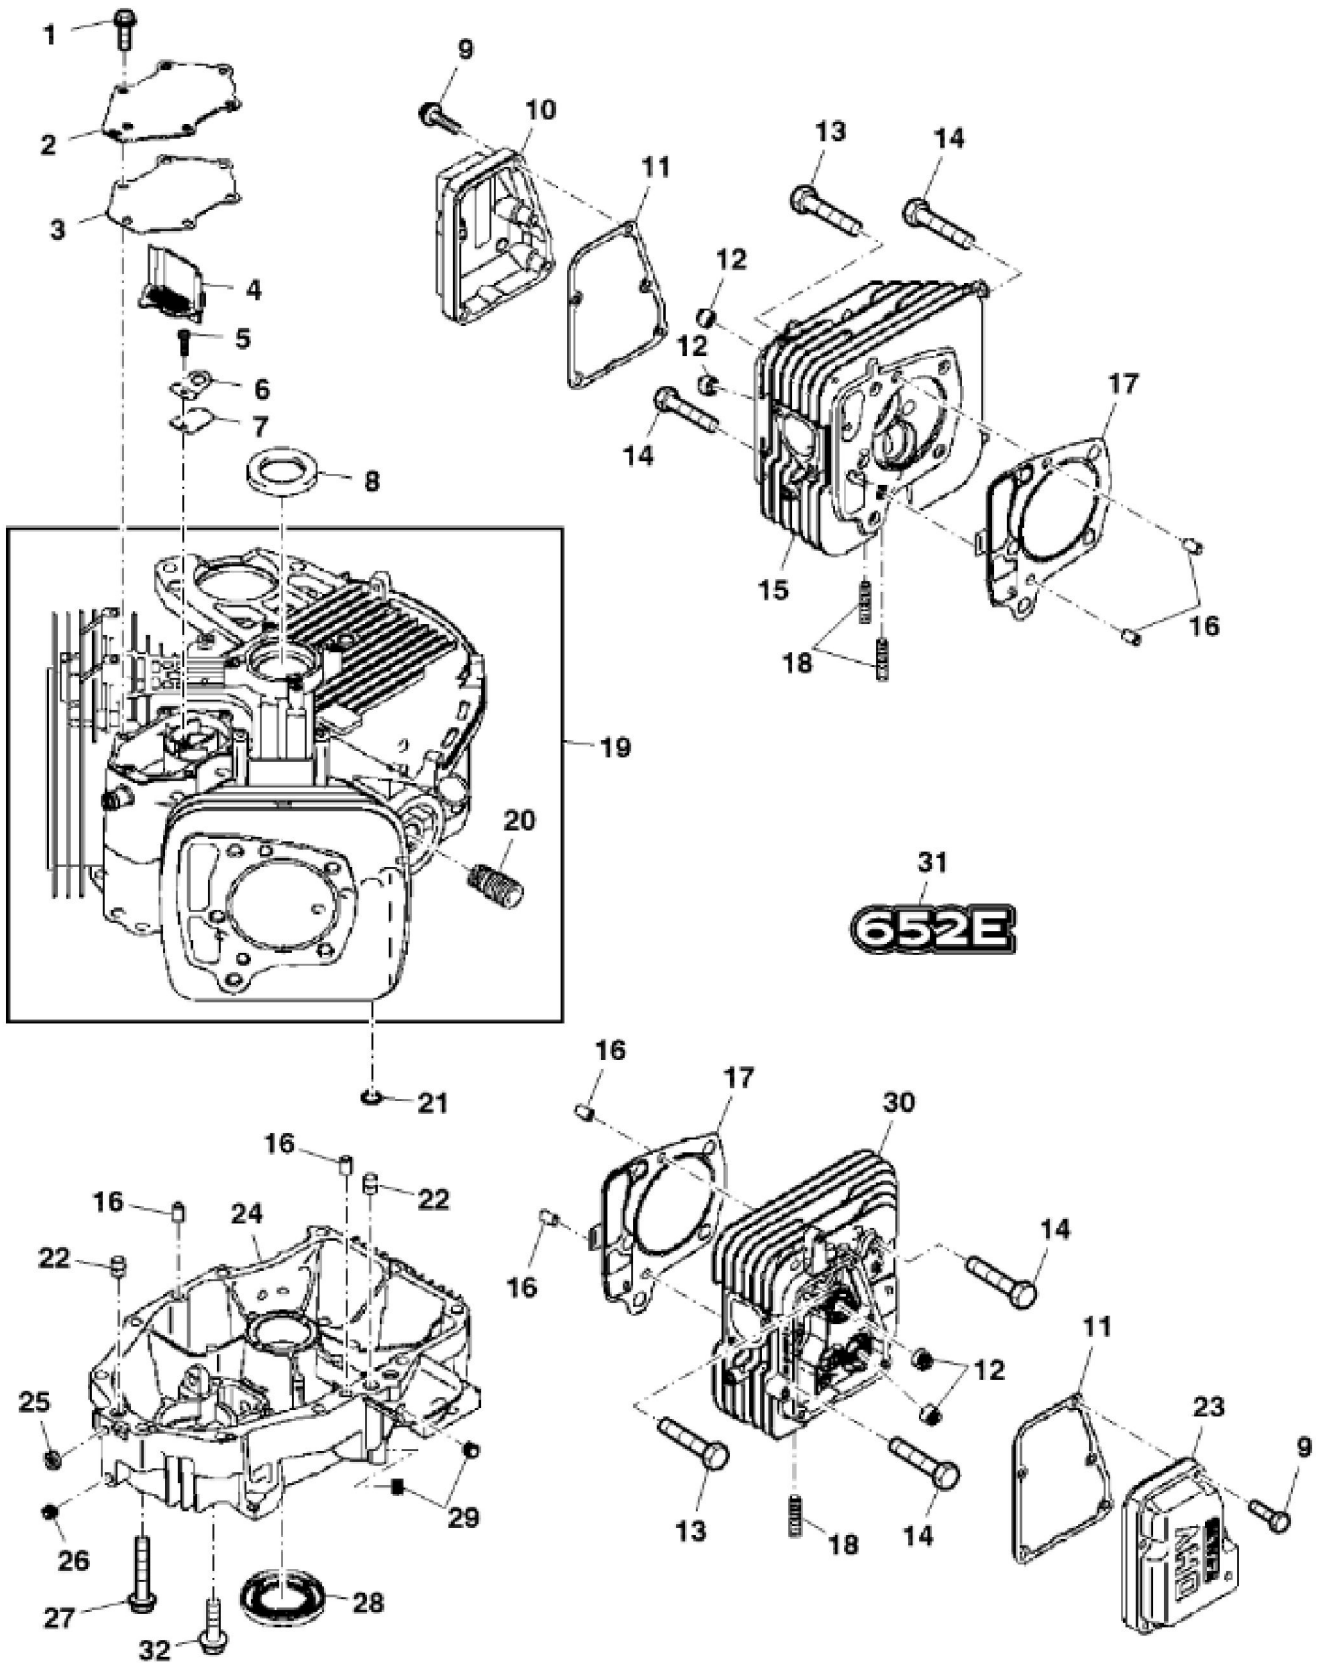

PU22001

KEY	PART NO.	PART NAME	QTY	REMARKS	
1	MIA12629	GASOLINE ENGINE	1	MARKED FX691V-ES16R	
2	TCU39256	CAP SCREW	4		
3	24M7178	WASHER	4	10.500 X 30 X 2.500 mm	
4	14M7396	LOCK NUT	1	M8	
5	TCU35711	LABEL	1		
6	21H1316	SCREW	2	0.190" X 1/2"	

KEY	PART NO.	PART NAME	QTY	REMARKS
1	MIU11325	BOLT	6	
2	MIU12397	COVER	1	
3	MIU12395	GASKET	1	
4	MIU12398	PIPE	1	Breather
5	21M7244	SCREW	1	M4 X 8
6	MIU13821	PLATE	1	
7	MIU11769	VALVE	1	Breather
8	M149281	SEAL	1	
9	19M7863	SCREW	10	M6 X 25
10	MIU13778	CASE	1	
11	MIU12394	GASKET	2	
12	M138389	SEAL	4	
13	MIU12209	BOLT	6	
14	MIU11776	BOLT	4	
15	MIU12390	CYLINDER HEAD	1	No. 1
16	M74252	PIN	6	
17	MIU12396	GASKET	2	Head
18	MIU12726	STUD	4	
19	MIA12337	CRANKCASE	1	
20	MIU13767	ADAPTER FITTING	1	
21	M76104	O-RING	2	
22	MIU14507	PIPE	3	
23	MIU14499	COVER	1	Rocker
24	MIA12754	CRANKCASE	1	
25	M151774	SEAL	1	
26	MIU12401	PLUG	1	
27	19M8319	SCREW	10	M8 X 50
28	MIU12400	SEAL	1	
29	MIU14001	PLUG	2	
30	MIU12391	CYLINDER HEAD	1	No. 2
31	19H3693	SCREW	4	3/8" X 1-1/4"
32	UC11312	LABEL	1	

KEY	PART NO.	PART NAME	QTY	REMARKS	
1	MIU12403	PISTON	2	STD	
1	MIU12407	PISTON	1	0.50 MM (.010") OS	
2	MIU13270	PISTON PIN	2		
3	MIU12405	PISTON RING KIT	2	STD	
3	MIU12406	PISTON RING KIT	1	0.50 MM (.010") OS	
4	MIU12492	CRANKSHAFT	1		
5	MIA11615	CONNECTING ROD	2		
6	MIU12408	SNAP RING	4		
7	M146763	BOLT	2		