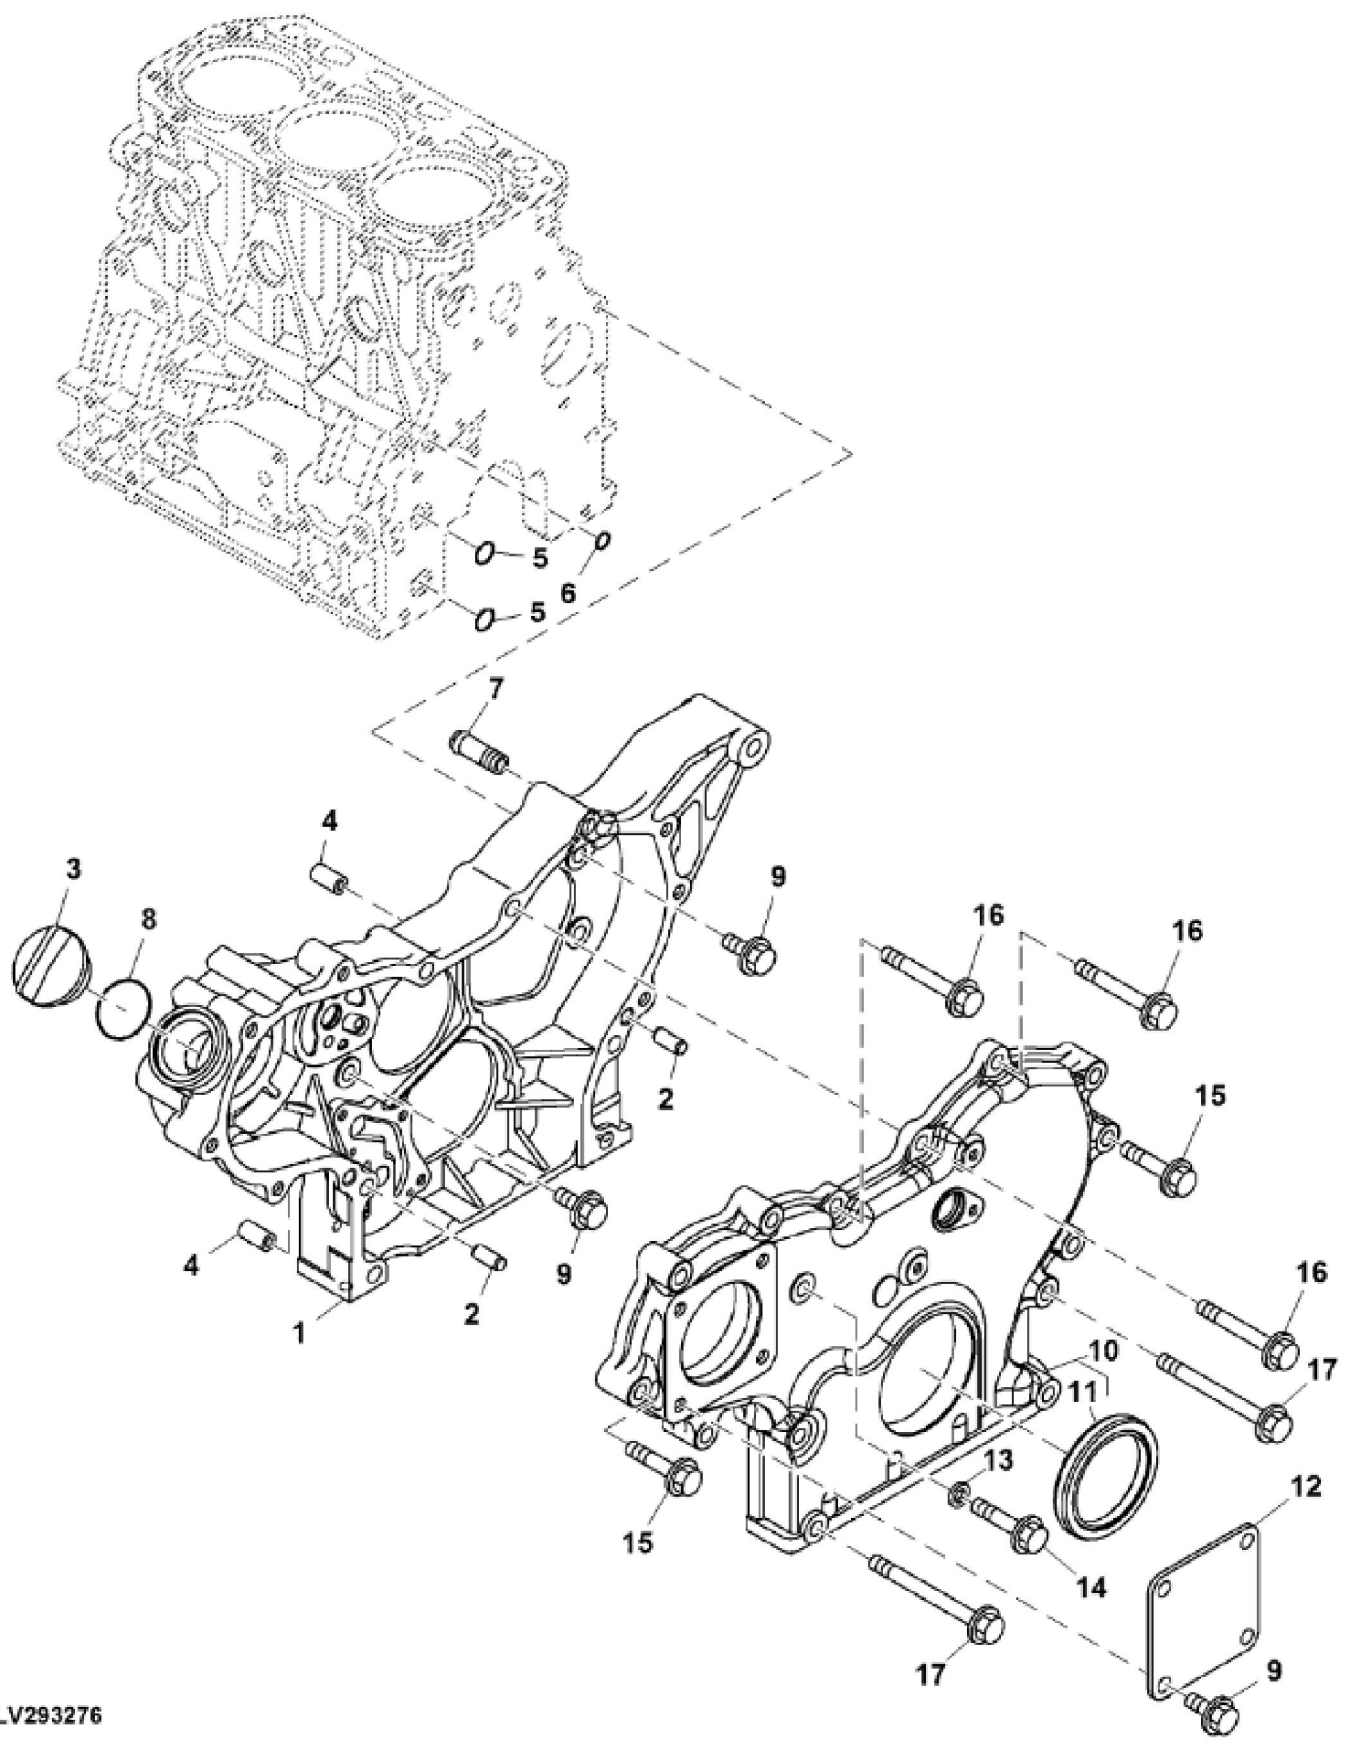

PULV104765

KEY	PART NO.	PART NAME	QTY	REMARKS
1	MIA882899	CYLINDER BLOCK	1	
2	M809565	DRAIN PLUG	1	
3	15H562	PIPE PLUG	1	1"
4	M801189	BOLT	8	
5	M801190	BEARING CAP	1	
6	M801191	BEARING CAP	3	
7	MIU800573	CAMSHAFT	1	
8	30M7023	PLUG	6	
9	CH10314	PLUG	1	
10	CH10335	PLUG	3	
11	M87801	PLUG	1	
12	MIA880555	BEARING	2	
12	MIA882809	BEARING KIT	1	(Over Sized (O.S=0.25) Part)
13	M801186	BOLT	14	
14	MIA882898	GASKET KIT	1	
15	MIA880554	BEARING	4	(Spare Part)
15	MIA880550	BEARING	4	(Under Sized (U.S=0.25) Part)
15	AM875371	BEARING KIT	4	
16	MIA12710	DIESEL ENGINE	1	Not Illustrated MARKED 3TNV86CT-NJT2

LV293276

KEY	PART NO.	PART NAME	QTY	REMARKS
1	MIU803153	GEAR CASE	1	
2	M802255	PIN	2	
3	M805710	CAP	1	
4	M800974	PIPE	2	
5	M810185	O-RING	2	
6	M809204	O-RING	1	
7	T110730	UNIVERSAL JOINT	1	
8	M805711	PACKING	1	
9	19M7865	SCREW	7	M8 X 16, SUB FOR CH18390
10	MIA881991	COVER	1	
11	M811078	SEAL	1	
12	CH18096	COVER	1	
13	M803523	WASHER	1	
14	CH19090	BOLT	1	
15	19M8317	SCREW	7	M8 X 40
16	19M7801	SCREW	3	M8 X 60
17	CH19136	BOLT	4	

LV293277

KEY	PART NO.	PART NAME	QTY	REMARKS	
1	M802255	PIN	4		
2	T111562	BOLT	4		
3	M800011	BOLT	8		
4	MIU802138	SENSOR	1		
5	AM875375	CASE	1		
6	CH19136	BOLT	12		
7	M805278	SEAL	1		
8	M808308	BOLT	9		
9	AM880870	OIL PAN	1		
10	T111565	PLUG	1		
11	19M8553	SCREW	1	M6 X 16	
12	M811568	WASHER	1		
13	CH19085	BOLT	6		