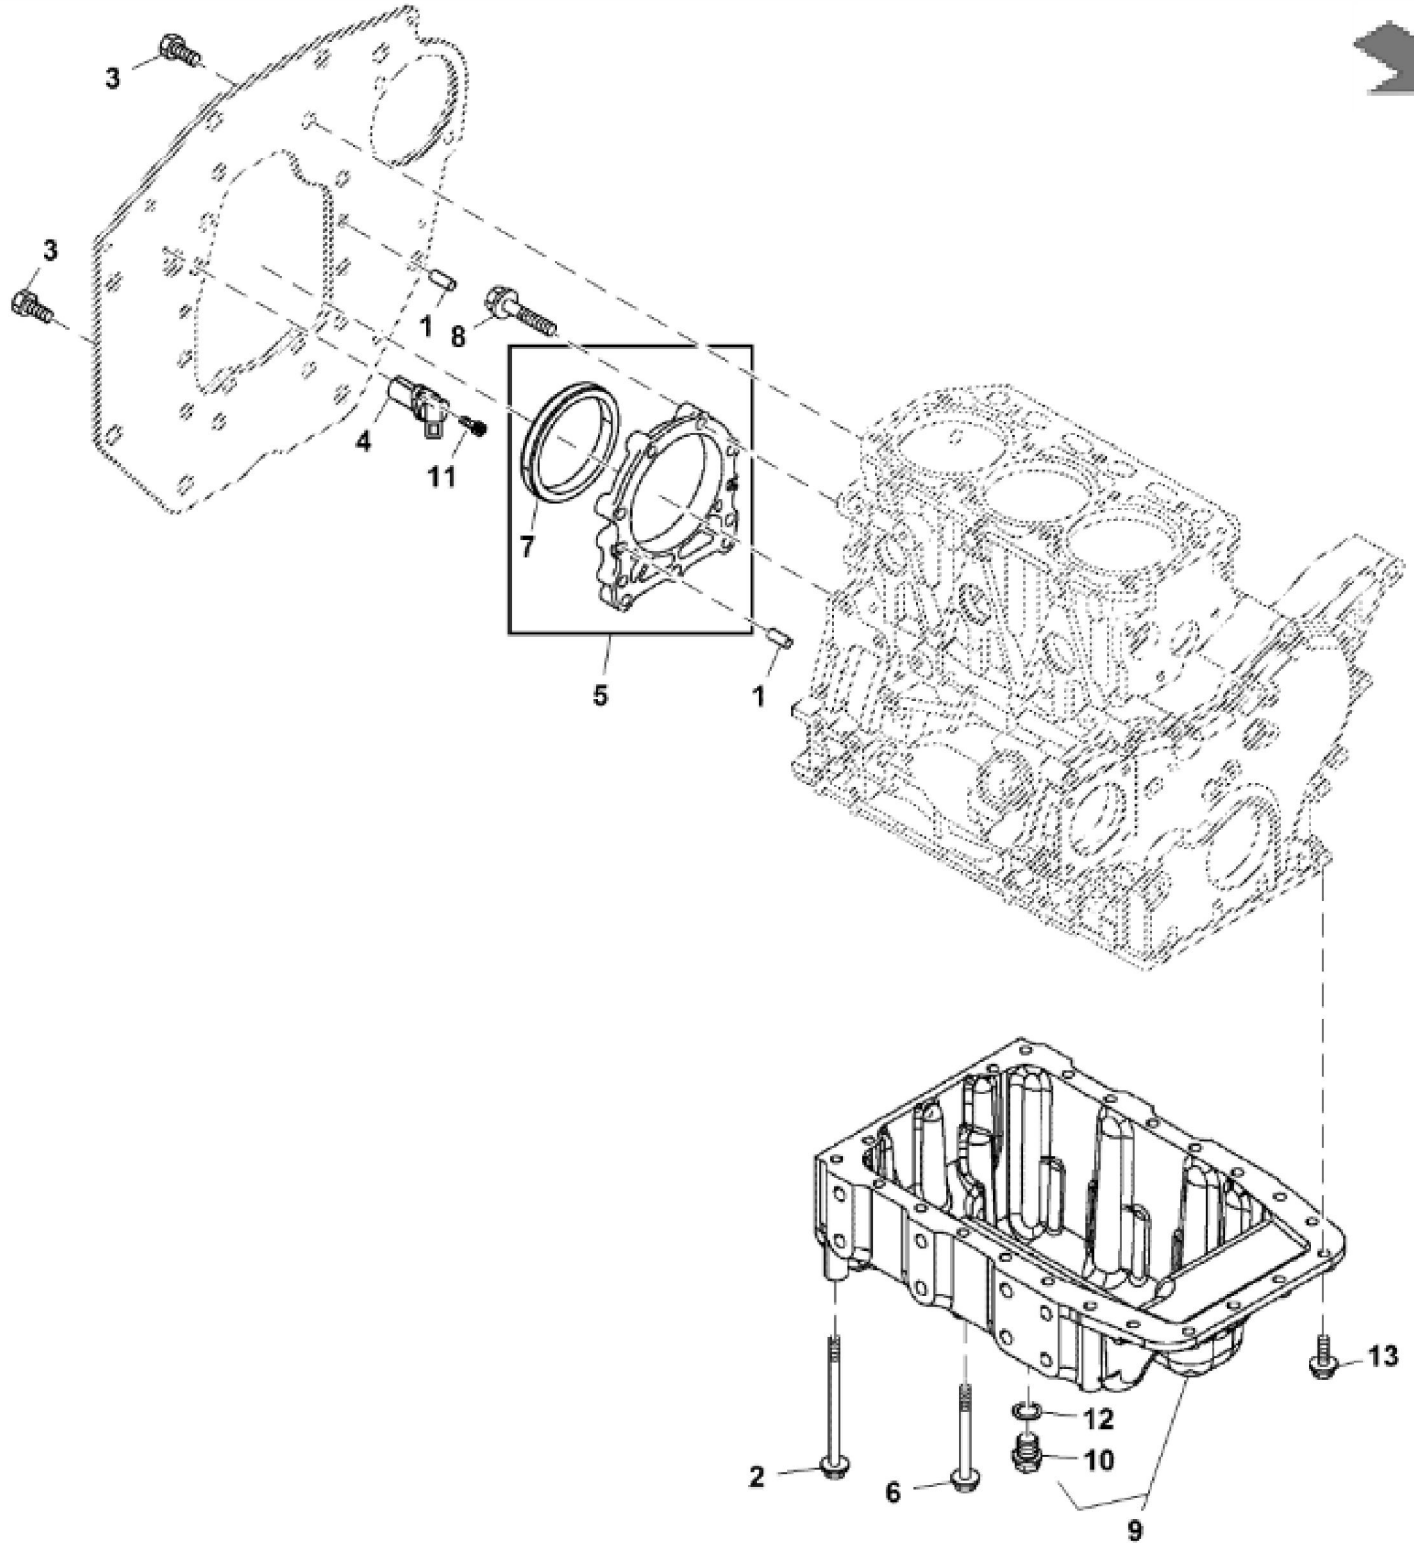

PULV104765

KEY	PART NO.	PART NAME	QTY	REMARKS
1	MIA882899	CYLINDER BLOCK	1	
2	M809565	DRAIN PLUG	1	
3	15H562	PIPE PLUG	1	1"
4	M801189	BOLT	8	
5	M801190	BEARING CAP	1	
6	M801191	BEARING CAP	3	
7	MIU800573	CAMSHAFT	1	
8	30M7023	PLUG	6	
9	CH10314	PLUG	1	
10	CH10335	PLUG	3	
11	M87801	PLUG	1	
12	MIA880555	BEARING	2	
12	MIA882809	BEARING KIT	1	(Over Sized (O.S=0.25) Part)
13	M801186	BOLT	14	
14	MIA882898	GASKET KIT	1	
15	MIA880554	BEARING	4	(Spare Part)
15	MIA880550	BEARING	4	(Under Sized (U.S=0.25) Part)
15	AM875371	BEARING KIT	4	
16	MIA12710	DIESEL ENGINE	1	Not Illustrated MARKED 3TNV86CT-NJT2

LV293276

KEY	PART NO.	PART NAME	QTY	REMARKS
1	MIU803153	GEAR CASE	1	
2	M802255	PIN	2	
3	M805710	CAP	1	
4	M800974	PIPE	2	
5	M810185	O-RING	2	
6	M809204	O-RING	1	
7	T110730	UNIVERSAL JOINT	1	
8	M805711	PACKING	1	
9	19M7865	SCREW	7	M8 X 16, SUB FOR CH18390
10	MIA881991	COVER	1	
11	M811078	SEAL	1	
12	CH18096	COVER	1	
13	M803523	WASHER	1	
14	CH19090	BOLT	1	
15	19M8317	SCREW	7	M8 X 40
16	19M7801	SCREW	3	M8 X 60
17	CH19136	BOLT	4	

LV293277

KEY	PART NO.	PART NAME	QTY	REMARKS	
1	M802255	PIN	4		
2	T111562	BOLT	4		
3	M800011	BOLT	8		
4	MIU802138	SENSOR	1		
5	AM875375	CASE	1		
6	CH19136	BOLT	12		
7	M805278	SEAL	1		
8	M808308	BOLT	9		
9	AM880870	OIL PAN	1		
10	T111565	PLUG	1		
11	19M8553	SCREW	1	M6 X 16	
12	M811568	WASHER	1		
13	CH19085	BOLT	6		