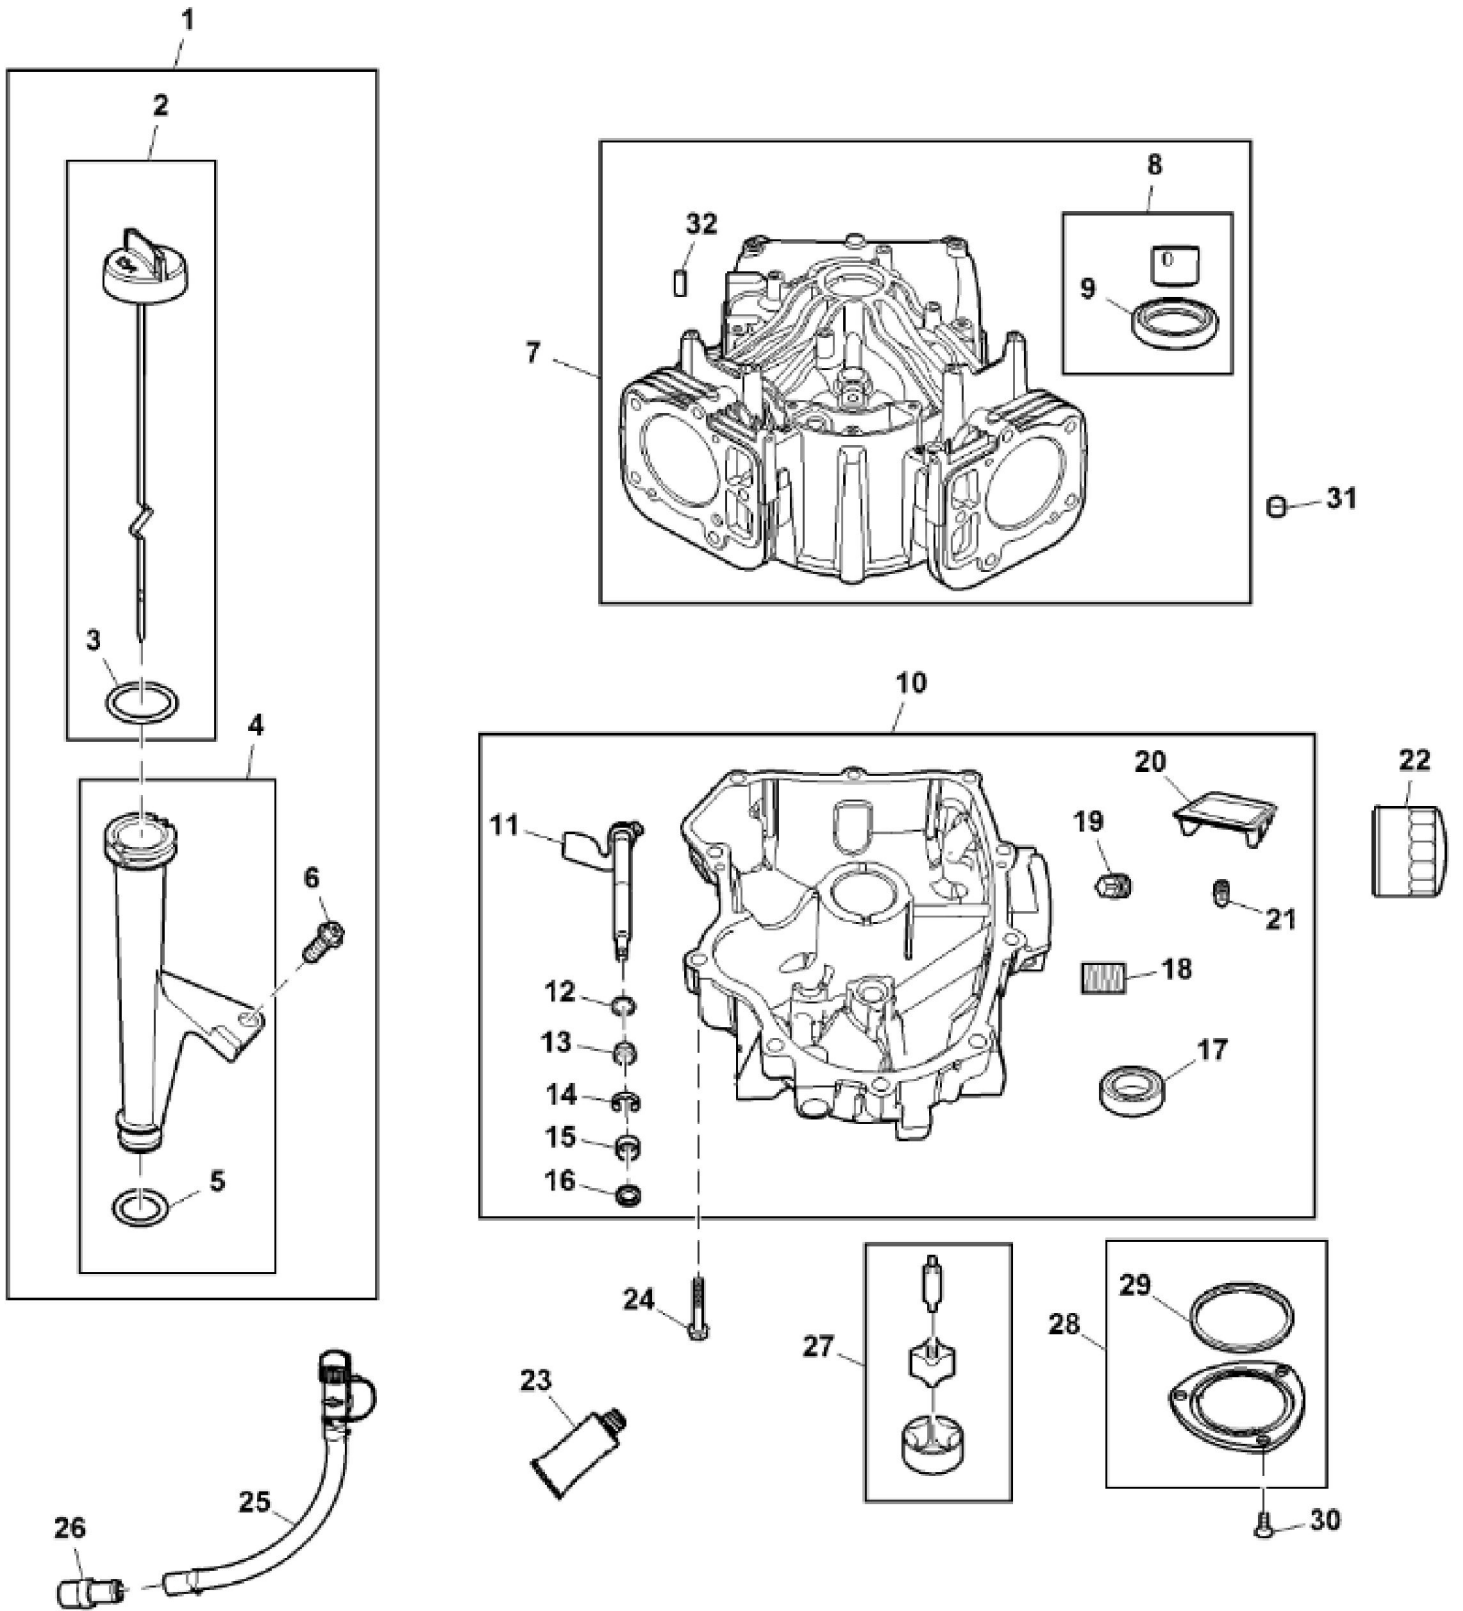

GX291152

KEY	PART NO.	PART NAME	QTY	REMARKS	
1	MIA12882	GASOLINE ENGINE	1	MARKED 44N677-0030-G1	
2	MIA11662	COVER	1		
3	AUC10079	CONTROL	1		
4	GX23580	SCREW	3		
5	GX24210	SCREW	4		
6	LG690970	GASKET	2		
7	14M7298	FLANGE NUT	4	M8	
8	14H786	NUT	1	1/4"	

GX291158

KEY	PART NO.	PART NAME	QTY	REMARKS
1	UC11104	DIPSTICK	1	
2	LG691036	DIPSTICK	1	
3	LG691031	O-RING	1	
4	LG691037	OIL TUBE	1	
5	LG691032	SEAL	1	
6	M153266	SCREW	1	
7	MIA13208	CYLINDER	1	
8	MIA11778	SEAL KIT	1	
9	LG391086S	SEAL	1	
10	MIA13209	RESERVOIR	1	
11	LG691045	CRANK	1	Governor
12	M142280	WASHER	1	
13	M142282	BUSHING	2	
14	M142286	RETAINER	2	
15	MIU12503	BUSHING	1	
16	MIU11284	SEAL	1	
17	MIU11958	SEAL	1	
18	LG690954	THREADED NIPPLE	1	Oil Filter
19	15H623	PIPE PLUG	1	3/8"
20	MIU12140	SCREEN	1	
21	15H638	PIPE PLUG	1	1/8"
22	AM125424	OIL FILTER	1	
23	PM37469	LIQUID GASKET	1	Crankcase
24	M142896	SCREW	10	
25	MIU14391	HOSE	1	Oil Drain
26	MIU14390	HOSE FITTING	1	
27	MIU12143	OIL PUMP	1	
28	MIA11464	COVER	1	Oil Pump
29	MIU12153	SEAL	1	
30	MIU12142	SCREW	3	
31	LG690959	DOWEL PIN	2	
32	UC12131	PIN	1	

KEY	PART NO.	PART NAME	QTY	REMARKS	
1	MIA11457	CRANKSHAFT	1		
2	LG690980	GEAR	1	Timing	
3	26H4	SHAFT KEY	1	1/8" X 3/8"	
4	LG222698S	SHAFT KEY	1	Flywheel	
5	MIA11459	CONNECTING ROD	2		
6	LG690976	SCREW	4		
7	MIA10996	PISTON	2	STD	
7	MIA11788	PISTON	2	0.50 mm	
8	MIU11282	PISTON RING KIT	2	STD	
8	MIU11283	PISTON RING KIT	2	0.50 mm	
9	LG690975	LOCK	2		
10	MIA11458	PISTON PIN	2		
11	MIA10916	CAMSHAFT	1		
12	LG690977	TAPPET	4	Valve	
13	14H810	NUT	1	7/8"	
14	LG691056	WASHER	1	Flywheel	