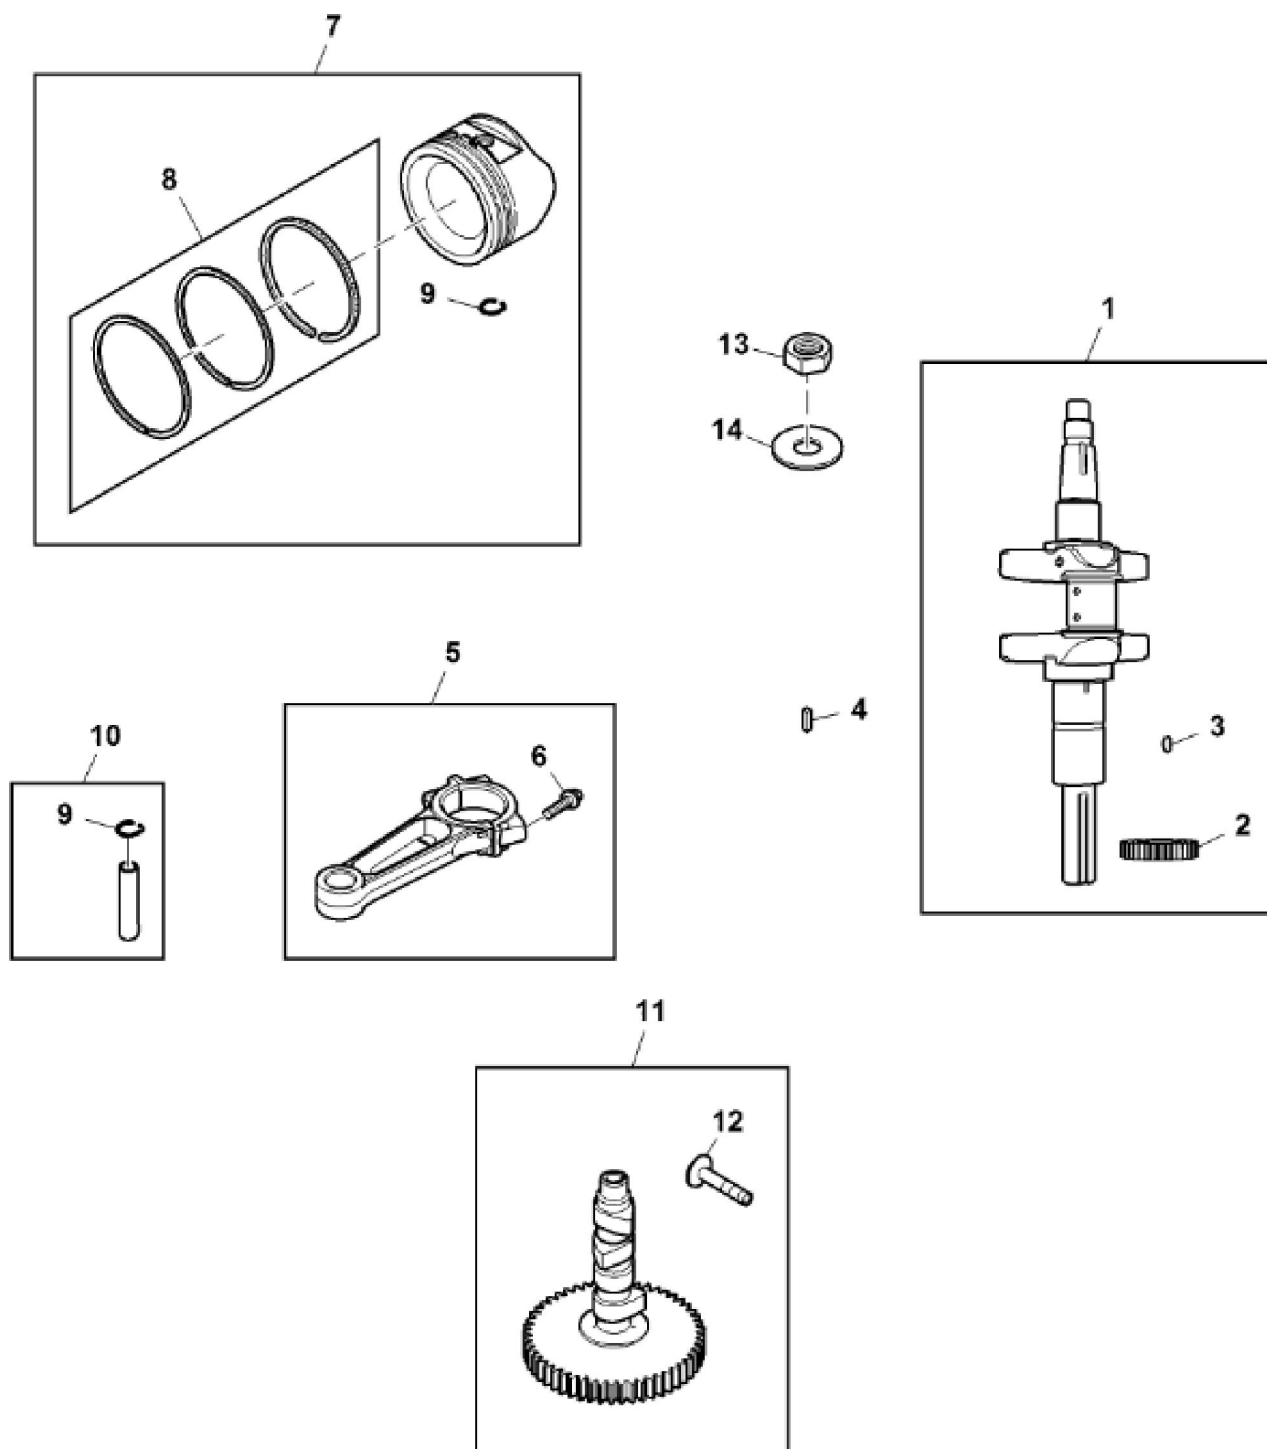

GX291152

KEY	PART NO.	PART NAME	QTY	REMARKS	
1	MIA12882	GASOLINE ENGINE	1	MARKED 44N677-0030-G1	
2	MIA11662	COVER	1		
3	AUC10079	CONTROL	1		
4	GX23580	SCREW	3		
5	GX24210	SCREW	4		
6	LG690970	GASKET	2		
7	14M7298	FLANGE NUT	4	M8	
8	14H786	NUT	1	1/4"	

GX291158

KEY	PART NO.	PART NAME	QTY	REMARKS
1	UC11104	DIPSTICK	1	
2	LG691036	DIPSTICK	1	
3	LG691031	O-RING	1	
4	LG691037	OIL TUBE	1	
5	LG691032	SEAL	1	
6	M153266	SCREW	1	
7	MIA13208	CYLINDER	1	
8	MIA11778	SEAL KIT	1	
9	LG391086S	SEAL	1	
10	MIA13209	RESERVOIR	1	
11	LG691045	CRANK	1	Governor
12	M142280	WASHER	1	
13	M142282	BUSHING	2	
14	M142286	RETAINER	2	
15	MIU12503	BUSHING	1	
16	MIU11284	SEAL	1	
17	MIU11958	SEAL	1	
18	LG690954	THREADED NIPPLE	1	Oil Filter
19	15H623	PIPE PLUG	1	3/8"
20	MIU12140	SCREEN	1	
21	15H638	PIPE PLUG	1	1/8"
22	AM125424	OIL FILTER	1	
23	PM37469	LIQUID GASKET	1	Crankcase
24	M142896	SCREW	10	
25	MIU14391	HOSE	1	Oil Drain
26	MIU14390	HOSE FITTING	1	
27	MIU12143	OIL PUMP	1	
28	MIA11464	COVER	1	Oil Pump
29	MIU12153	SEAL	1	
30	MIU12142	SCREW	3	
31	LG690959	DOWEL PIN	2	
32	UC12131	PIN	1	

KEY	PART NO.	PART NAME	QTY	REMARKS	
1	MIA11457	CRANKSHAFT	1		
2	LG690980	GEAR	1	Timing	
3	26H4	SHAFT KEY	1	1/8" X 3/8"	
4	LG222698S	SHAFT KEY	1	Flywheel	
5	MIA11459	CONNECTING ROD	2		
6	LG690976	SCREW	4		
7	MIA10996	PISTON	2	STD	
7	MIA11788	PISTON	2	0.50 mm	
8	MIU11282	PISTON RING KIT	2	STD	
8	MIU11283	PISTON RING KIT	2	0.50 mm	
9	LG690975	LOCK	2		
10	MIA11458	PISTON PIN	2		
11	MIA10916	CAMSHAFT	1		
12	LG690977	TAPPET	4	Valve	
13	14H810	NUT	1	7/8"	
14	LG691056	WASHER	1	Flywheel	