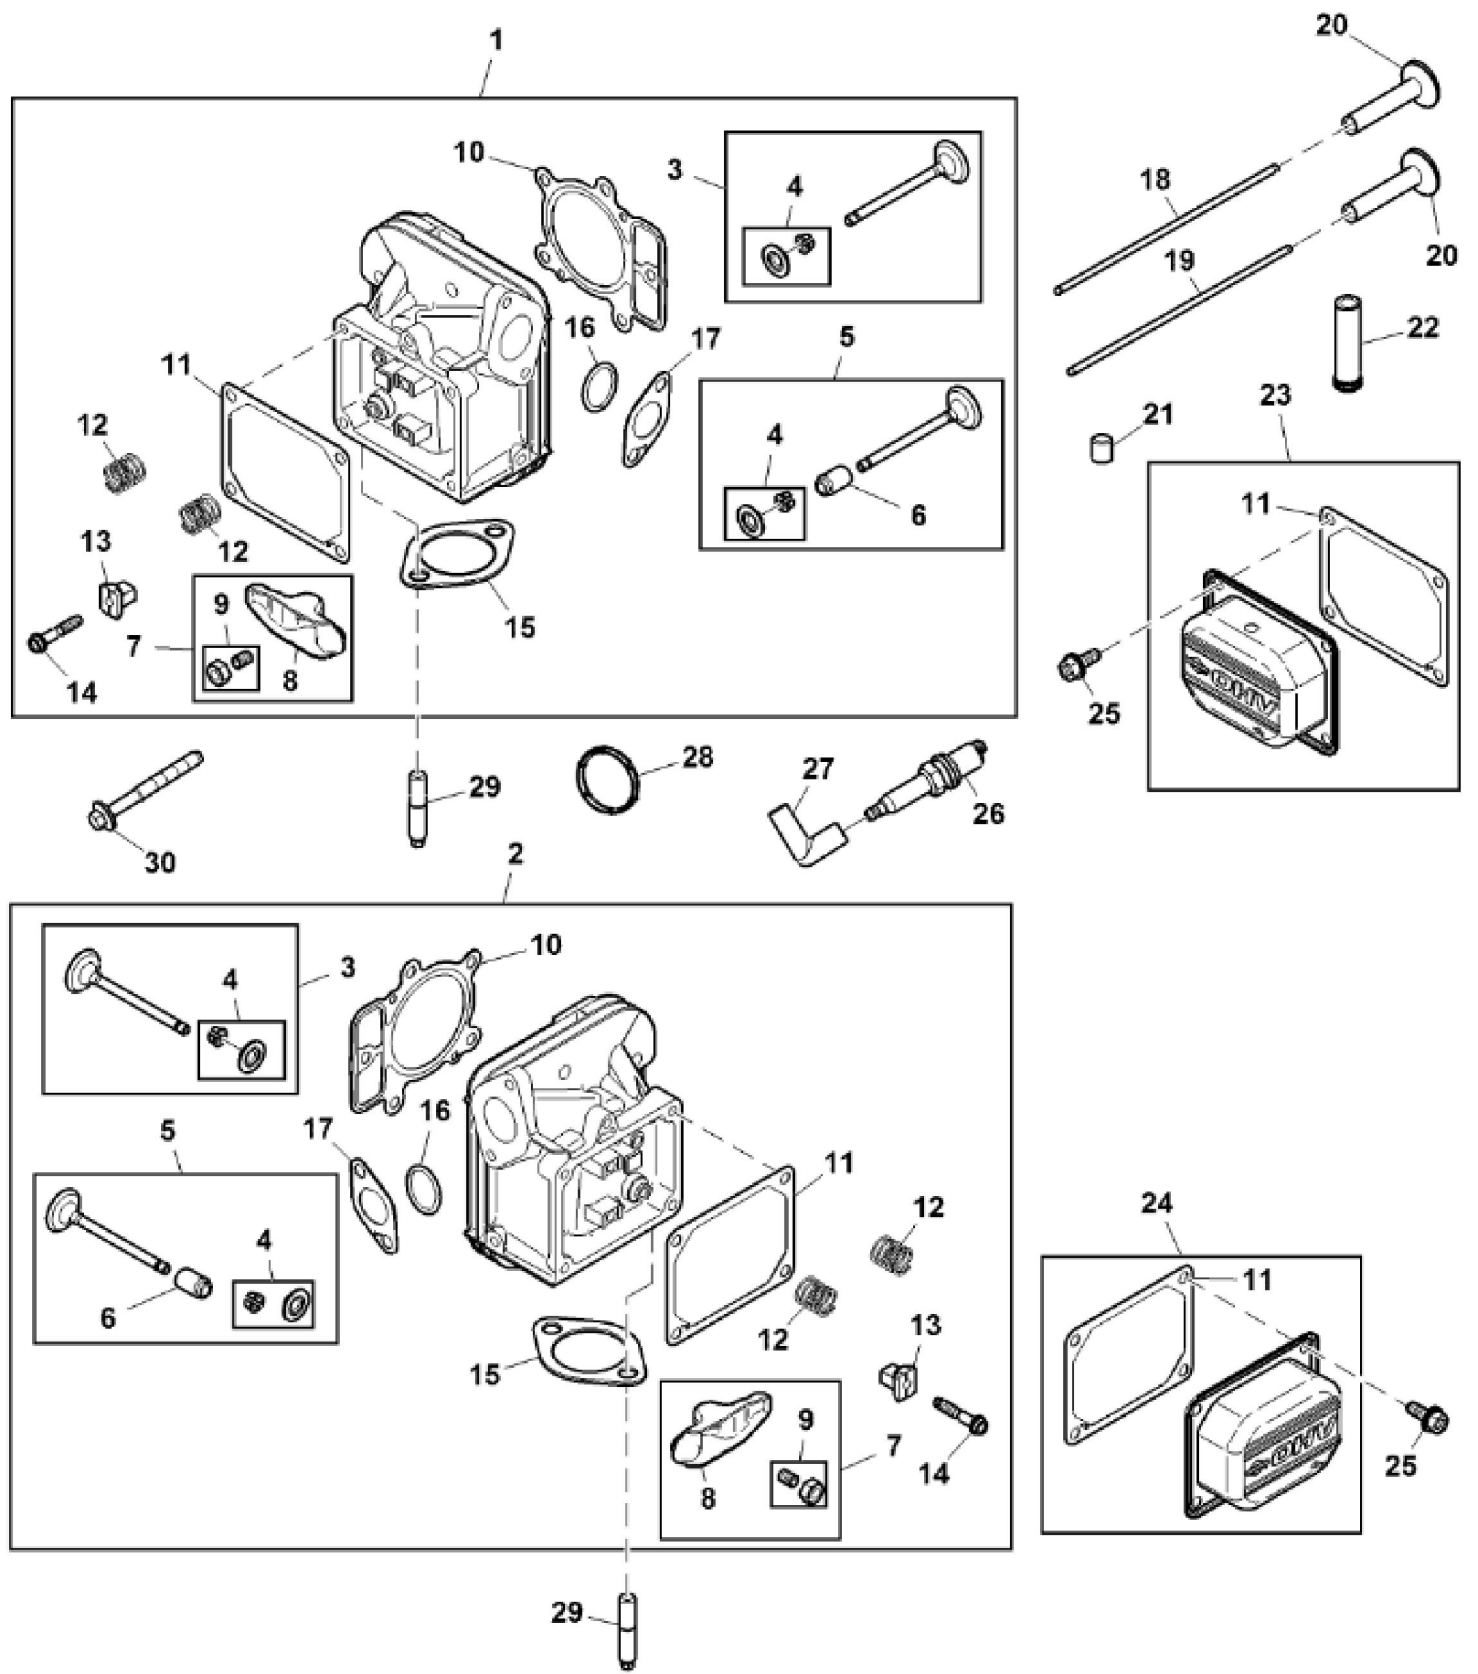

GX291152

KEY	PART NO.	PART NAME	QTY	REMARKS	
1	MIA12882	GASOLINE ENGINE	1	MARKED 44N677-0030-G1	
2	MIA11662	COVER	1		
3	AUC10079	CONTROL	1		
4	GX23580	SCREW	3		
5	GX24210	SCREW	4		
6	LG690970	GASKET	2		
7	14M7298	FLANGE NUT	4	M8	
8	14H786	NUT	1	1/4"	

GX291158

KEY	PART NO.	PART NAME	QTY	REMARKS
1	UC11104	DIPSTICK	1	
2	LG691036	DIPSTICK	1	
3	LG691031	O-RING	1	
4	LG691037	OIL TUBE	1	
5	LG691032	SEAL	1	
6	M153266	SCREW	1	
7	MIA13208	CYLINDER	1	
8	MIA11778	SEAL KIT	1	
9	LG391086S	SEAL	1	
10	MIA13209	RESERVOIR	1	
11	LG691045	CRANK	1	Governor
12	M142280	WASHER	1	
13	M142282	BUSHING	2	
14	M142286	RETAINER	2	
15	MIU12503	BUSHING	1	
16	MIU11284	SEAL	1	
17	MIU11958	SEAL	1	
18	LG690954	THREADED NIPPLE	1	Oil Filter
19	15H623	PIPE PLUG	1	3/8"
20	MIU12140	SCREEN	1	
21	15H638	PIPE PLUG	1	1/8"
22	AM125424	OIL FILTER	1	
23	PM37469	LIQUID GASKET	1	Crankcase
24	M142896	SCREW	10	
25	MIU14391	HOSE	1	Oil Drain
26	MIU14390	HOSE FITTING	1	
27	MIU12143	OIL PUMP	1	
28	MIA11464	COVER	1	Oil Pump
29	MIU12153	SEAL	1	
30	MIU12142	SCREW	3	
31	LG690959	DOWEL PIN	2	
32	UC12131	PIN	1	

KEY	PART NO.	PART NAME	QTY	REMARKS	
1	MIA11457	CRANKSHAFT	1		
2	LG690980	GEAR	1	Timing	
3	26H4	SHAFT KEY	1	1/8" X 3/8"	
4	LG222698S	SHAFT KEY	1	Flywheel	
5	MIA11459	CONNECTING ROD	2		
6	LG690976	SCREW	4		
7	MIA10996	PISTON	2	STD	
7	MIA11788	PISTON	2	0.50 mm	
8	MIU11282	PISTON RING KIT	2	STD	
8	MIU11283	PISTON RING KIT	2	0.50 mm	
9	LG690975	LOCK	2		
10	MIA11458	PISTON PIN	2		
11	MIA10916	CAMSHAFT	1		
12	LG690977	TAPPET	4	Valve	
13	14H810	NUT	1	7/8"	
14	LG691056	WASHER	1	Flywheel	