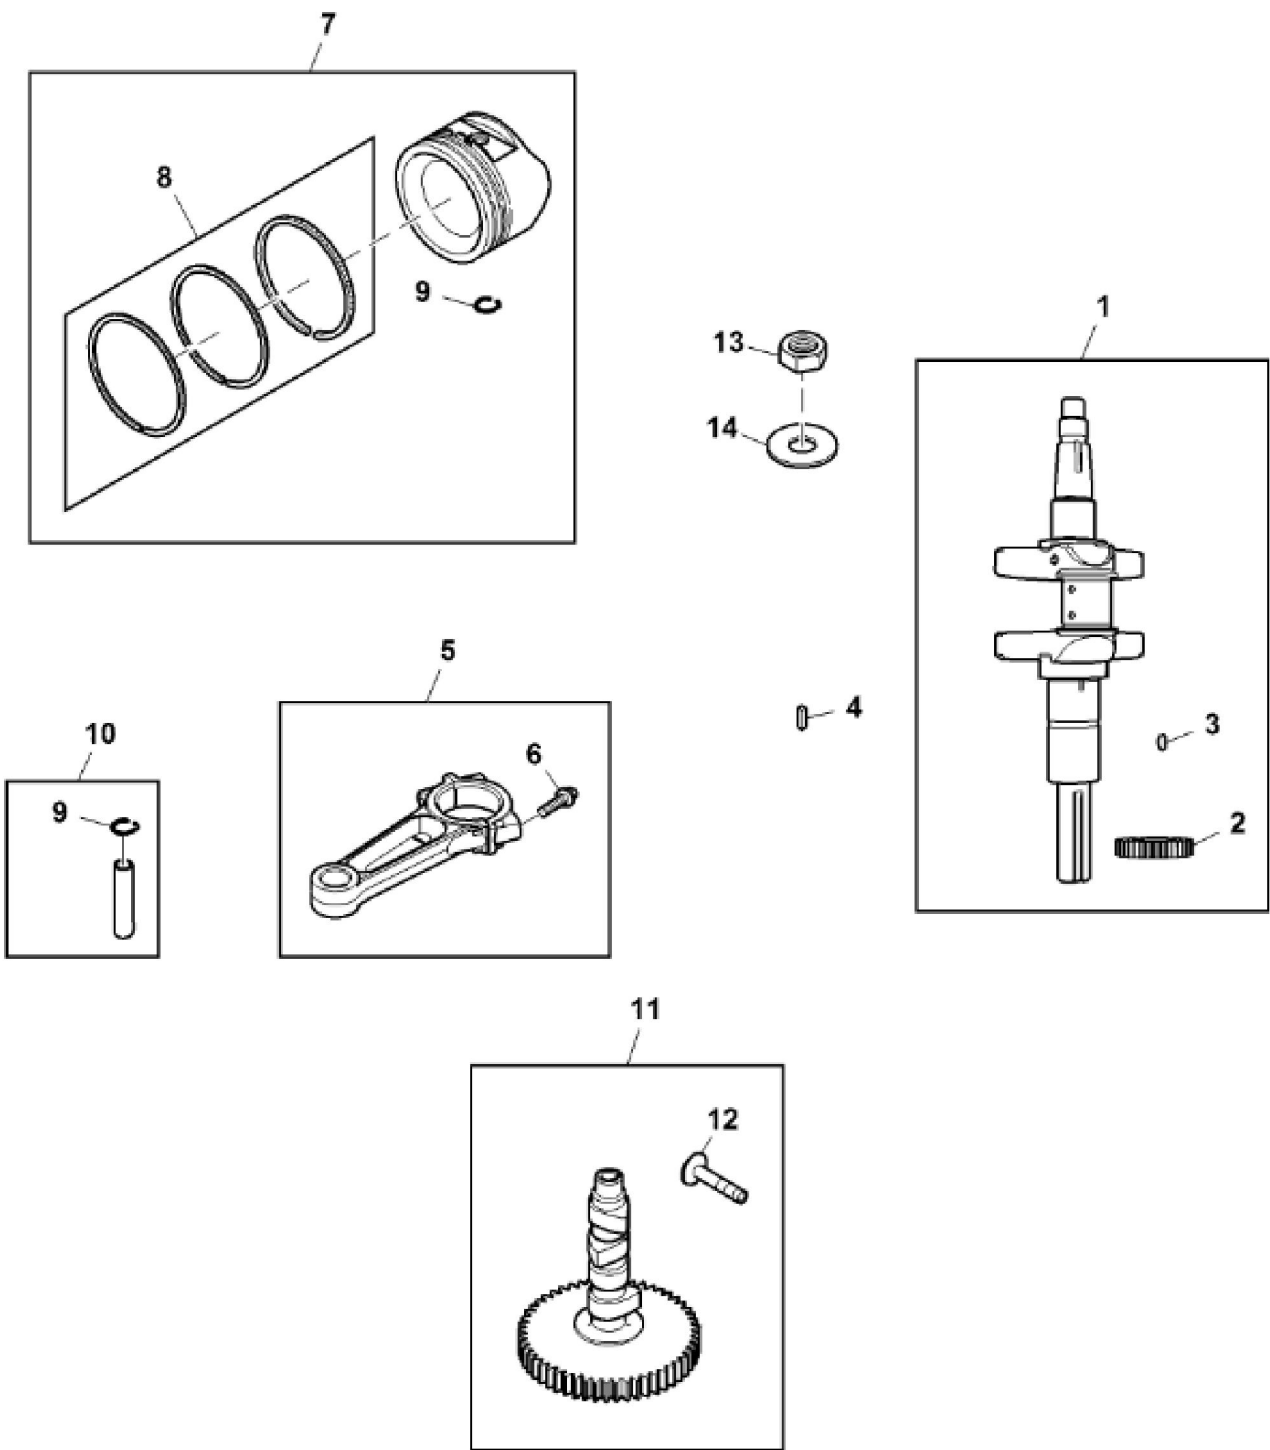

GX291152

KEY	PART NO.	PART NAME	QTY	REMARKS	
1	MIA12882	GASOLINE ENGINE	1	MARKED 44N677-0030-G1	
2	MIA11662	COVER	1		
3	AUC10079	CONTROL	1		
4	GX23580	SCREW	3		
5	GX24210	SCREW	4		
6	LG690970	GASKET	2		
7	14M7298	FLANGE NUT	4	M8	
8	14H786	NUT	1	1/4"	

KEY	PART NO.	PART NAME	QTY	REMARKS	
1	UC11104	DIPSTICK	1		
2	LG691036	DIPSTICK	1		
3	LG691031	O-RING	1		
4	LG691037	OIL TUBE	1		
5	LG691032	SEAL	1		
6	M153266	SCREW	1		
7	MIA13208	CYLINDER	1		
8	MIA11778	SEAL KIT	1		
9	LG391086S	SEAL	1		
10	MIA13209	RESERVOIR	1		
11	LG691045	CRANK	1	Governor	
12	M142280	WASHER	1		
13	M142282	BUSHING	2		
14	M142286	RETAINER	2		
15	MIU12503	BUSHING	1		
16	MIU11284	SEAL	1		
17	MIU11958	SEAL	1		
18	LG690954	THREADED NIPPLE	1	Oil Filter	
19	15H623	PIPE PLUG	1	3/8"	
20	MIU12140	SCREEN	1		
21	15H638	PIPE PLUG	1	1/8"	
22	AM125424	OIL FILTER	1		
23	PM37469	LIQUID GASKET	1	Crankcase	
24	M142896	SCREW	10		
25	MIU14391	HOSE	1	Oil Drain	
26	MIU14390	HOSE FITTING	1		
27	MIU12143	OIL PUMP	1		
28	MIA11464	COVER	1	Oil Pump	
29	MIU12153	SEAL	1		
30	MIU12142	SCREW	3		
31	LG690959	DOWEL PIN	2		
32	UC12131	PIN	1		

KEY	PART NO.	PART NAME	QTY	REMARKS	
1	MIA11457	CRANKSHAFT	1		
2	LG690980	GEAR	1	Timing	
3	26H4	SHAFT KEY	1	1/8" X 3/8"	
4	LG222698S	SHAFT KEY	1	Flywheel	
5	MIA11459	CONNECTING ROD	2		
6	LG690976	SCREW	4		
7	MIA10996	PISTON	2	STD	
7	MIA11788	PISTON	2	0.50 mm	
8	MIU11282	PISTON RING KIT	2	STD	
8	MIU11283	PISTON RING KIT	2	0.50 mm	
9	LG690975	LOCK	2		
10	MIA11458	PISTON PIN	2		
11	MIA10916	CAMSHAFT	1		
12	LG690977	TAPPET	4	Valve	
13	14H810	NUT	1	7/8"	
14	LG691056	WASHER	1	Flywheel	