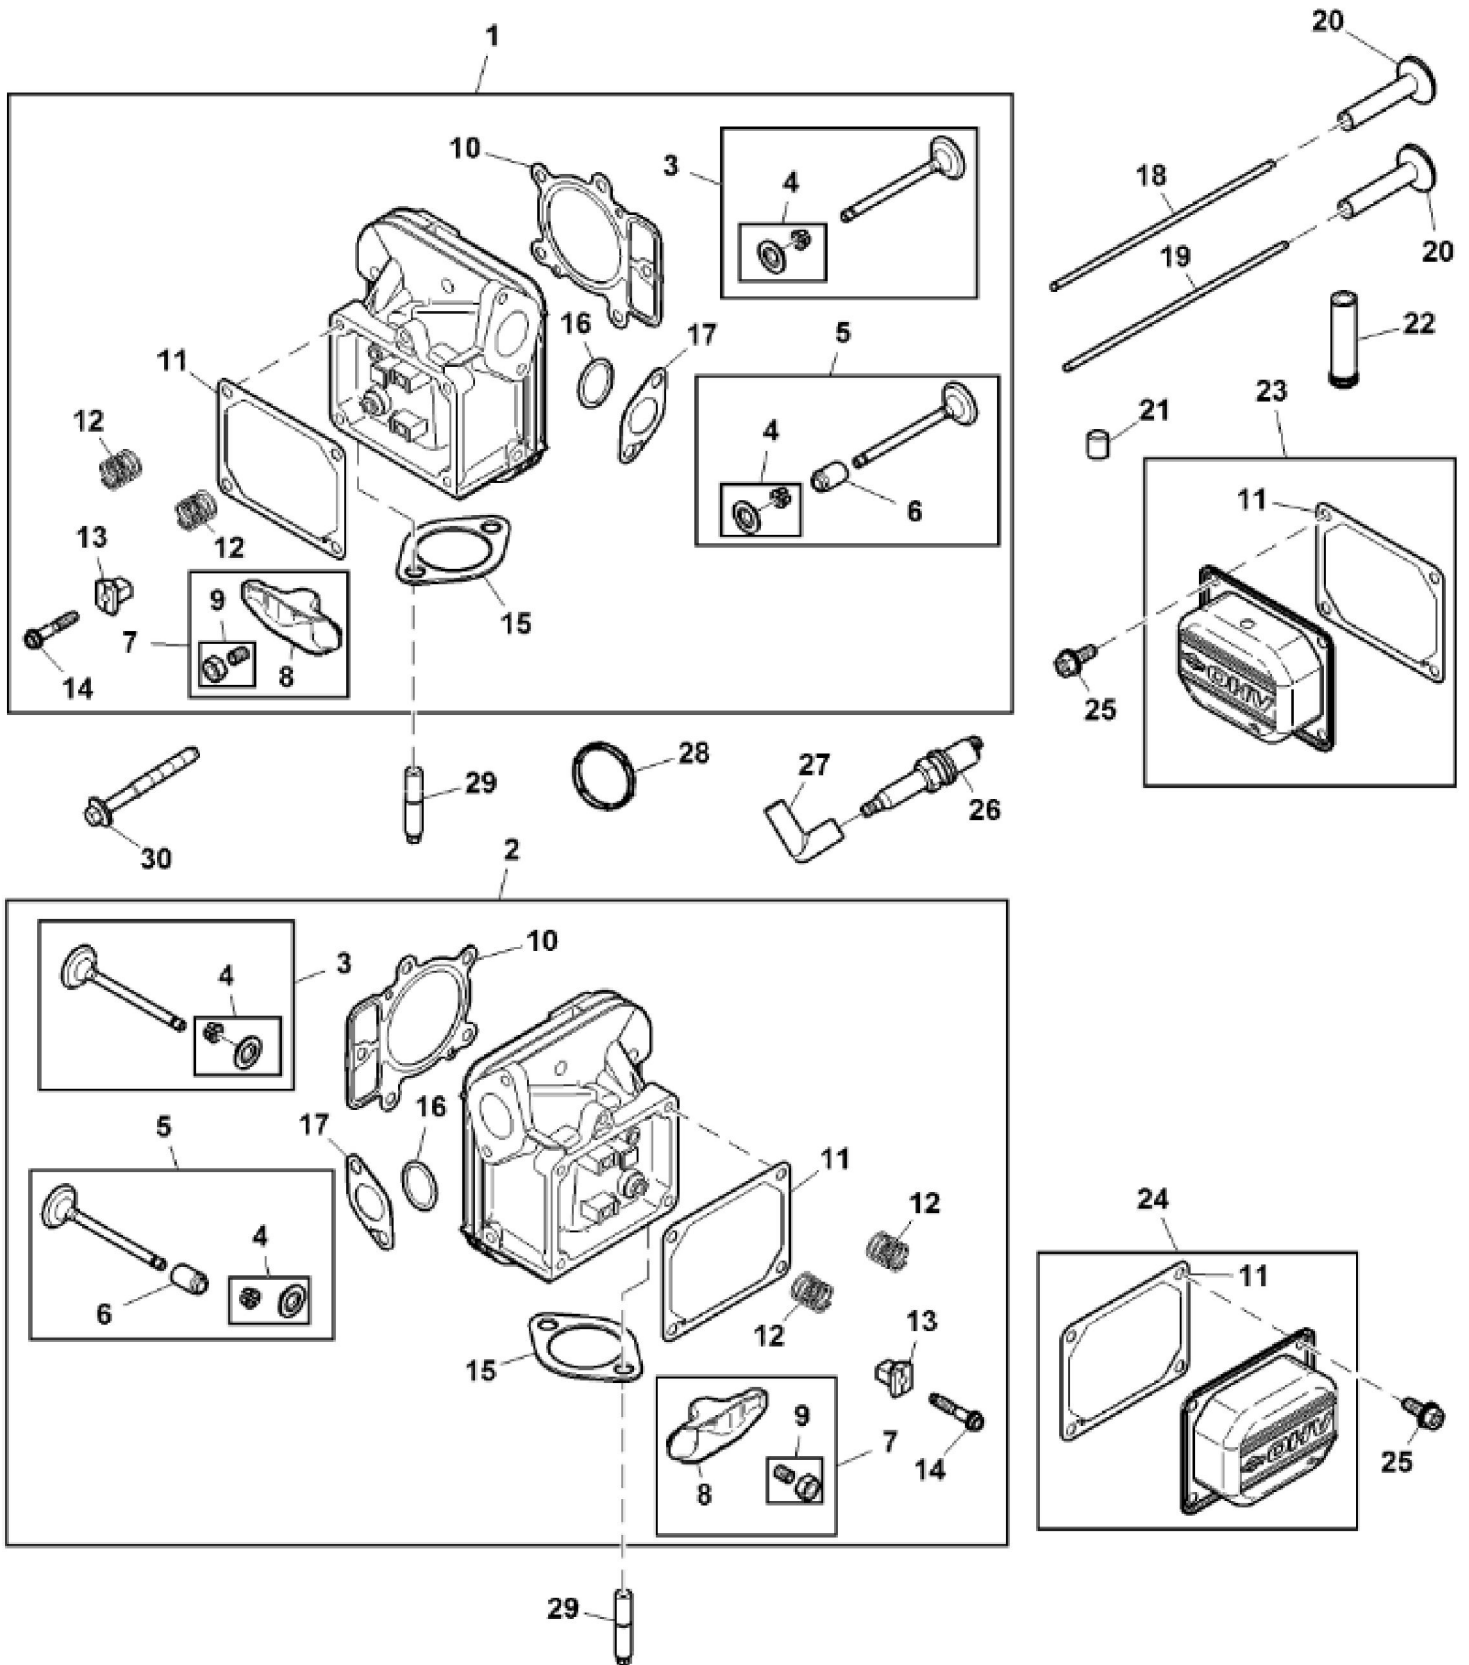

GX291152

KEY	PART NO.	PART NAME	QTY	REMARKS	
1	MIA12882	GASOLINE ENGINE	1	MARKED 44N677-0030-G1	
2	MIA11662	COVER	1		
3	AUC10079	CONTROL	1		
4	GX23580	SCREW	3		
5	GX24210	SCREW	4		
6	LG690970	GASKET	2		
7	14M7298	FLANGE NUT	4	M8	
8	14H786	NUT	1	1/4"	

KEY	PART NO.	PART NAME	QTY	REMARKS	
1	UC11104	DIPSTICK	1		
2	LG691036	DIPSTICK	1		
3	LG691031	O-RING	1		
4	LG691037	OIL TUBE	1		
5	LG691032	SEAL	1		
6	M153266	SCREW	1		
7	MIA13208	CYLINDER	1		
8	MIA11778	SEAL KIT	1		
9	LG391086S	SEAL	1		
10	MIA13209	RESERVOIR	1		
11	LG691045	CRANK	1	Governor	
12	M142280	WASHER	1		
13	M142282	BUSHING	2		
14	M142286	RETAINER	2		
15	MIU12503	BUSHING	1		
16	MIU11284	SEAL	1		
17	MIU11958	SEAL	1		
18	LG690954	THREADED NIPPLE	1	Oil Filter	
19	15H623	PIPE PLUG	1	3/8"	
20	MIU12140	SCREEN	1		
21	15H638	PIPE PLUG	1	1/8"	
22	AM125424	OIL FILTER	1		
23	PM37469	LIQUID GASKET	1	Crankcase	
24	M142896	SCREW	10		
25	MIU14391	HOSE	1	Oil Drain	
26	MIU14390	HOSE FITTING	1		
27	MIU12143	OIL PUMP	1		
28	MIA11464	COVER	1	Oil Pump	
29	MIU12153	SEAL	1		
30	MIU12142	SCREW	3		
31	LG690959	DOWEL PIN	2		
32	UC12131	PIN	1		

KEY	PART NO.	PART NAME	QTY	REMARKS	
1	MIA11457	CRANKSHAFT	1		
2	LG690980	GEAR	1	Timing	
3	26H4	SHAFT KEY	1	1/8" X 3/8"	
4	LG222698S	SHAFT KEY	1	Flywheel	
5	MIA11459	CONNECTING ROD	2		
6	LG690976	SCREW	4		
7	MIA10996	PISTON	2	STD	
7	MIA11788	PISTON	2	0.50 mm	
8	MIU11282	PISTON RING KIT	2	STD	
8	MIU11283	PISTON RING KIT	2	0.50 mm	
9	LG690975	LOCK	2		
10	MIA11458	PISTON PIN	2		
11	MIA10916	CAMSHAFT	1		
12	LG690977	TAPPET	4	Valve	
13	14H810	NUT	1	7/8"	
14	LG691056	WASHER	1	Flywheel	