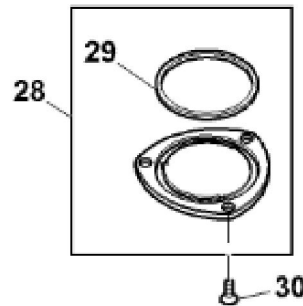

GX291152

KEY	PART NO.	PART NAME	QTY	REMARKS	
1	MIA12882	GASOLINE ENGINE	1	MARKED 44N677-0030-G1	
2	MIA11662	COVER	1		
3	AUC10079	CONTROL	1		
4	GX23580	SCREW	3		
5	GX24210	SCREW	4		
6	LG690970	GASKET	2		
7	14M7298	FLANGE NUT	4	M8	
8	14H786	NUT	1	1/4"	

KEY	PART NO.	PART NAME	QTY	REMARKS	
1	UC11104	DIPSTICK	1		
2	LG691036	DIPSTICK	1		
3	LG691031	O-RING	1		
4	LG691037	OIL TUBE	1		
5	LG691032	SEAL	1		
6	M153266	SCREW	1		
7	MIA13208	CYLINDER	1		
8	MIA11778	SEAL KIT	1		
9	LG391086S	SEAL	1		
10	MIA13209	RESERVOIR	1		
11	LG691045	CRANK	1	Governor	
12	M142280	WASHER	1		
13	M142282	BUSHING	2		
14	M142286	RETAINER	2		
15	MIU12503	BUSHING	1		
16	MIU11284	SEAL	1		
17	MIU11958	SEAL	1		
18	LG690954	THREADED NIPPLE	1	Oil Filter	
19	15H623	PIPE PLUG	1	3/8"	
20	MIU12140	SCREEN	1		
21	15H638	PIPE PLUG	1	1/8"	
22	AM125424	OIL FILTER	1		
23	PM37469	LIQUID GASKET	1	Crankcase	
24	M142896	SCREW	10		
25	MIU14391	HOSE	1	Oil Drain	
26	MIU14390	HOSE FITTING	1		
27	MIU12143	OIL PUMP	1		
28	MIA11464	COVER	1	Oil Pump	
29	MIU12153	SEAL	1		
30	MIU12142	SCREW	3		
31	LG690959	DOWEL PIN	2		
32	UC12131	PIN	1		

KEY	PART NO.	PART NAME	QTY	REMARKS	
1	MIA11457	CRANKSHAFT	1		
2	LG690980	GEAR	1	Timing	
3	26H4	SHAFT KEY	1	1/8" X 3/8"	
4	LG222698S	SHAFT KEY	1	Flywheel	
5	MIA11459	CONNECTING ROD	2		
6	LG690976	SCREW	4		
7	MIA10996	PISTON	2	STD	
7	MIA11788	PISTON	2	0.50 mm	
8	MIU11282	PISTON RING KIT	2	STD	
8	MIU11283	PISTON RING KIT	2	0.50 mm	
9	LG690975	LOCK	2		
10	MIA11458	PISTON PIN	2		
11	MIA10916	CAMSHAFT	1		
12	LG690977	TAPPET	4	Valve	
13	14H810	NUT	1	7/8"	
14	LG691056	WASHER	1	Flywheel	