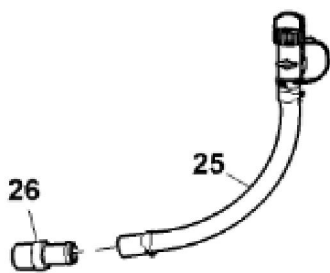

GX291152

KEY	PART NO.	PART NAME	QTY	REMARKS	
1	MIA12882	GASOLINE ENGINE	1	MARKED 44N677-0030-G1	
2	MIA11662	COVER	1		
3	AUC10079	CONTROL	1		
4	GX23580	SCREW	3		
5	GX24210	SCREW	4		
6	LG690970	GASKET	2		
7	14M7298	FLANGE NUT	4	M8	
8	14H786	NUT	1	1/4"	

KEY	PART NO.	PART NAME	QTY	REMARKS	
1	UC11104	DIPSTICK	1		
2	LG691036	DIPSTICK	1		
3	LG691031	O-RING	1		
4	LG691037	OIL TUBE	1		
5	LG691032	SEAL	1		
6	M153266	SCREW	1		
7	MIA13208	CYLINDER	1		
8	MIA11778	SEAL KIT	1		
9	LG391086S	SEAL	1		
10	MIA13209	RESERVOIR	1		
11	LG691045	CRANK	1	Governor	
12	M142280	WASHER	1		
13	M142282	BUSHING	2		
14	M142286	RETAINER	2		
15	MIU12503	BUSHING	1		
16	MIU11284	SEAL	1		
17	MIU11958	SEAL	1		
18	LG690954	THREADED NIPPLE	1	Oil Filter	
19	15H623	PIPE PLUG	1	3/8"	
20	MIU12140	SCREEN	1		
21	15H638	PIPE PLUG	1	1/8"	
22	AM125424	OIL FILTER	1		
23	PM37469	LIQUID GASKET	1	Crankcase	
24	M142896	SCREW	10		
25	MIU14391	HOSE	1	Oil Drain	
26	MIU14390	HOSE FITTING	1		
27	MIU12143	OIL PUMP	1		
28	MIA11464	COVER	1	Oil Pump	
29	MIU12153	SEAL	1		
30	MIU12142	SCREW	3		
31	LG690959	DOWEL PIN	2		
32	UC12131	PIN	1		

KEY	PART NO.	PART NAME	QTY	REMARKS	
1	MIA11457	CRANKSHAFT	1		
2	LG690980	GEAR	1	Timing	
3	26H4	SHAFT KEY	1	1/8" X 3/8"	
4	LG222698S	SHAFT KEY	1	Flywheel	
5	MIA11459	CONNECTING ROD	2		
6	LG690976	SCREW	4		
7	MIA10996	PISTON	2	STD	
7	MIA11788	PISTON	2	0.50 mm	
8	MIU11282	PISTON RING KIT	2	STD	
8	MIU11283	PISTON RING KIT	2	0.50 mm	
9	LG690975	LOCK	2		
10	MIA11458	PISTON PIN	2		
11	MIA10916	CAMSHAFT	1		
12	LG690977	TAPPET	4	Valve	
13	14H810	NUT	1	7/8"	
14	LG691056	WASHER	1	Flywheel	