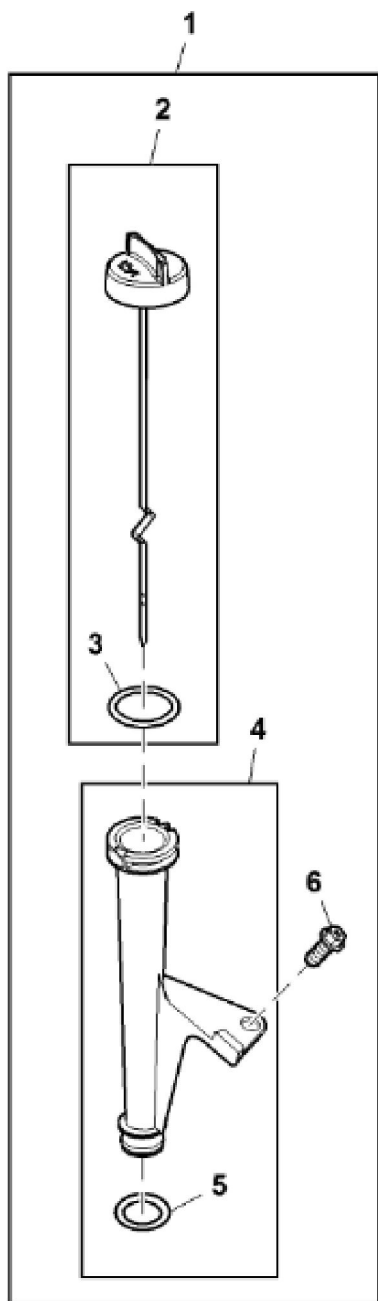

GX291152

KEY	PART NO.	PART NAME	QTY	REMARKS	
1	MIA12882	GASOLINE ENGINE	1	MARKED 44N677-0030-G1	
2	MIA11662	COVER	1		
3	AUC10079	CONTROL	1		
4	GX23580	SCREW	3		
5	GX24210	SCREW	4		
6	LG690970	GASKET	2		
7	14M7298	FLANGE NUT	4	M8	
8	14H786	NUT	1	1/4"	

KEY	PART NO.	PART NAME	QTY	REMARKS	
1	UC11104	DIPSTICK	1		
2	LG691036	DIPSTICK	1		
3	LG691031	O-RING	1		
4	LG691037	OIL TUBE	1		
5	LG691032	SEAL	1		
6	M153266	SCREW	1		
7	MIA13208	CYLINDER	1		
8	MIA11778	SEAL KIT	1		
9	LG391086S	SEAL	1		
10	MIA13209	RESERVOIR	1		
11	LG691045	CRANK	1	Governor	
12	M142280	WASHER	1		
13	M142282	BUSHING	2		
14	M142286	RETAINER	2		
15	MIU12503	BUSHING	1		
16	MIU11284	SEAL	1		
17	MIU11958	SEAL	1		
18	LG690954	THREADED NIPPLE	1	Oil Filter	
19	15H623	PIPE PLUG	1	3/8"	
20	MIU12140	SCREEN	1		
21	15H638	PIPE PLUG	1	1/8"	
22	AM125424	OIL FILTER	1		
23	PM37469	LIQUID GASKET	1	Crankcase	
24	M142896	SCREW	10		
25	MIU14391	HOSE	1	Oil Drain	
26	MIU14390	HOSE FITTING	1		
27	MIU12143	OIL PUMP	1		
28	MIA11464	COVER	1	Oil Pump	
29	MIU12153	SEAL	1		
30	MIU12142	SCREW	3		
31	LG690959	DOWEL PIN	2		
32	UC12131	PIN	1		

KEY	PART NO.	PART NAME	QTY	REMARKS	
1	MIA11457	CRANKSHAFT	1		
2	LG690980	GEAR	1	Timing	
3	26H4	SHAFT KEY	1	1/8" X 3/8"	
4	LG222698S	SHAFT KEY	1	Flywheel	
5	MIA11459	CONNECTING ROD	2		
6	LG690976	SCREW	4		
7	MIA10996	PISTON	2	STD	
7	MIA11788	PISTON	2	0.50 mm	
8	MIU11282	PISTON RING KIT	2	STD	
8	MIU11283	PISTON RING KIT	2	0.50 mm	
9	LG690975	LOCK	2		
10	MIA11458	PISTON PIN	2		
11	MIA10916	CAMSHAFT	1		
12	LG690977	TAPPET	4	Valve	
13	14H810	NUT	1	7/8"	
14	LG691056	WASHER	1	Flywheel	