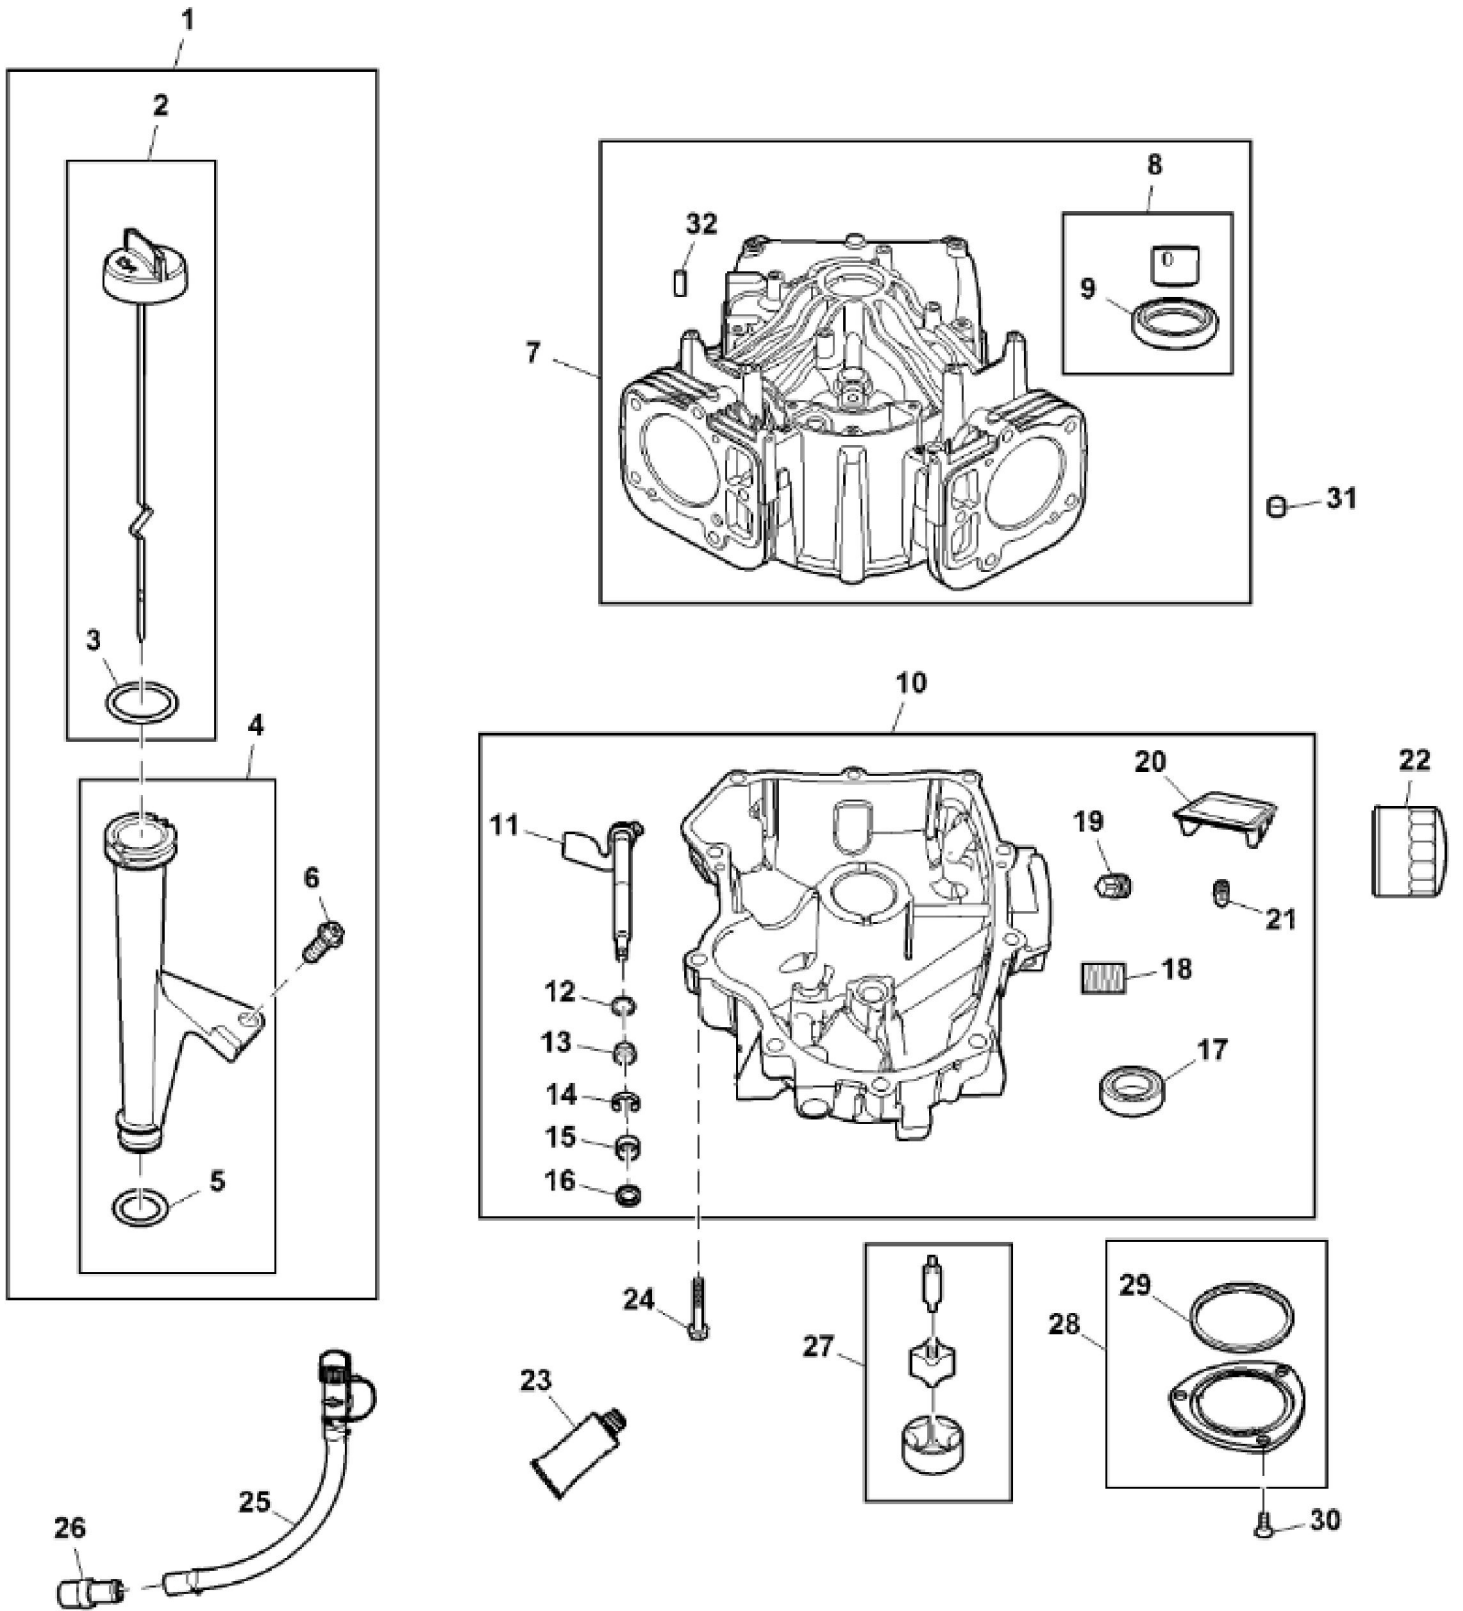

GX295088

KEY	PART NO.	PART NAME	QTY	REMARKS	
1	MIA13146	GASOLINE ENGINE	1	MARKED 44N677-0030-G1	
2	MIA11662	COVER	1		
3	AUC10079	CONTROL	1	Throttle	
4	GX23580	SCREW	3		
5	GX24210	SCREW	4		

KEY	PART NO.	PART NAME	QTY	REMARKS	
1	UC11104	DIPSTICK	1		
2	LG691036	DIPSTICK	1		
3	LG691031	O-RING	1		
4	LG691037	OIL TUBE	1		
5	LG691032	SEAL	1		
6	M153266	SCREW	1		
7	MIA13208	CYLINDER	1		
8	MIA11778	SEAL KIT	1		
9	LG391086S	SEAL	1		
10	MIA13209	RESERVOIR	1		
11	LG691045	CRANK	1	Governor	
12	M142280	WASHER	1		
13	M142282	BUSHING	2		
14	M142286	RETAINER	2		
15	MIU12503	BUSHING	1		
16	MIU11284	SEAL	1		
17	MIU11958	SEAL	1		
18	LG690954	THREADED NIPPLE	1	Oil Filter	
19	15H623	PIPE PLUG	1	3/8"	
20	MIU12140	SCREEN	1		
21	15H638	PIPE PLUG	1	1/8"	
22	AM125424	OIL FILTER	1		
23	PM37469	LIQUID GASKET	1	Crankcase	
24	M142896	SCREW	10		
25	MIU14391	HOSE	1	Oil Drain	
26	MIU14390	HOSE FITTING	1		
27	MIU12143	OIL PUMP	1		
28	MIA11464	COVER	1	Oil Pump	
29	MIU12153	SEAL	1		
30	MIU12142	SCREW	3		
31	LG690959	DOWEL PIN	2		
32	UC12131	PIN	1		

KEY	PART NO.	PART NAME	QTY	REMARKS	
1	MIA11457	CRANKSHAFT	1		
2	LG690980	GEAR	1	Timing	
3	26H4	SHAFT KEY	1	1/8" X 3/8", Woodruff	
4	MIA11459	CONNECTING ROD	2		
5	LG690976	SCREW	4		
6	MIA11036	PISTON	2	ASSY, Standard	
6	MIA11037	PISTON	2	0.50 mm	
7	MIU11282	PISTON RING KIT	2	Standard	
7	MIU11283	PISTON RING KIT	2	0.50 mm	
8	LG690975	LOCK	4	Piston Pin	
9	MIA11458	PISTON PIN	2		
10	LG691056	WASHER	1	Flywheel	
11	MIA11789	CAMSHAFT	1	Valve	
12	LG690977	TAPPET	4		
13	14H810	NUT	1	7/8"	
14	LG222698S	SHAFT KEY	1	Flywheel	