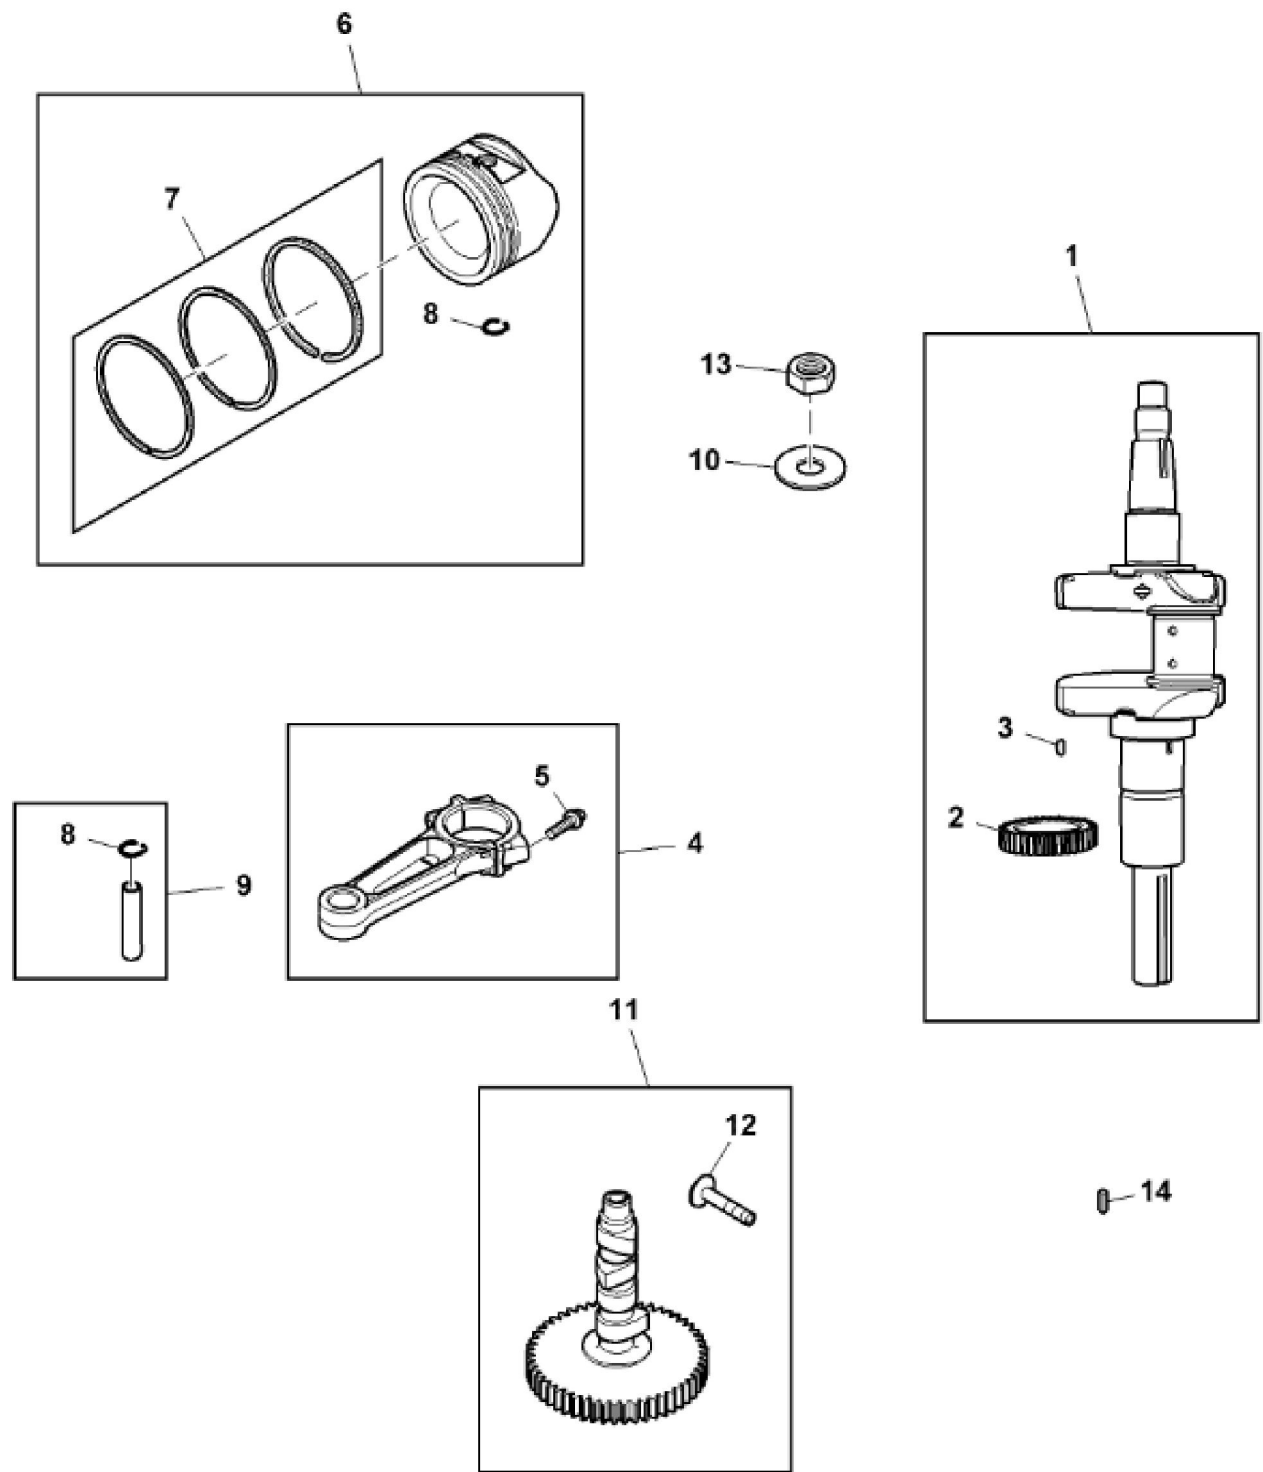

GX295088

KEY	PART NO.	PART NAME	QTY	REMARKS	
1	MIA13146	GASOLINE ENGINE	1	MARKED 44N677-0030-G1	
2	MIA11662	COVER	1		
3	AUC10079	CONTROL	1	Throttle	
4	GX23580	SCREW	3		
5	GX24210	SCREW	4		

KEY	PART NO.	PART NAME	QTY	REMARKS	
1	UC11104	DIPSTICK	1		
2	LG691036	DIPSTICK	1		
3	LG691031	O-RING	1		
4	LG691037	OIL TUBE	1		
5	LG691032	SEAL	1		
6	M153266	SCREW	1		
7	MIA13208	CYLINDER	1		
8	MIA11778	SEAL KIT	1		
9	LG391086S	SEAL	1		
10	MIA13209	RESERVOIR	1		
11	LG691045	CRANK	1	Governor	
12	M142280	WASHER	1		
13	M142282	BUSHING	2		
14	M142286	RETAINER	2		
15	MIU12503	BUSHING	1		
16	MIU11284	SEAL	1		
17	MIU11958	SEAL	1		
18	LG690954	THREADED NIPPLE	1	Oil Filter	
19	15H623	PIPE PLUG	1	3/8"	
20	MIU12140	SCREEN	1		
21	15H638	PIPE PLUG	1	1/8"	
22	AM125424	OIL FILTER	1		
23	PM37469	LIQUID GASKET	1	Crankcase	
24	M142896	SCREW	10		
25	MIU14391	HOSE	1	Oil Drain	
26	MIU14390	HOSE FITTING	1		
27	MIU12143	OIL PUMP	1		
28	MIA11464	COVER	1	Oil Pump	
29	MIU12153	SEAL	1		
30	MIU12142	SCREW	3		
31	LG690959	DOWEL PIN	2		
32	UC12131	PIN	1		

KEY	PART NO.	PART NAME	QTY	REMARKS	
1	MIA11457	CRANKSHAFT	1		
2	LG690980	GEAR	1	Timing	
3	26H4	SHAFT KEY	1	1/8" X 3/8", Woodruff	
4	MIA11459	CONNECTING ROD	2		
5	LG690976	SCREW	4		
6	MIA11036	PISTON	2	ASSY, Standard	
6	MIA11037	PISTON	2	0.50 mm	
7	MIU11282	PISTON RING KIT	2	Standard	
7	MIU11283	PISTON RING KIT	2	0.50 mm	
8	LG690975	LOCK	4	Piston Pin	
9	MIA11458	PISTON PIN	2		
10	LG691056	WASHER	1	Flywheel	
11	MIA11789	CAMSHAFT	1	Valve	
12	LG690977	TAPPET	4		
13	14H810	NUT	1	7/8"	
14	LG222698S	SHAFT KEY	1	Flywheel	