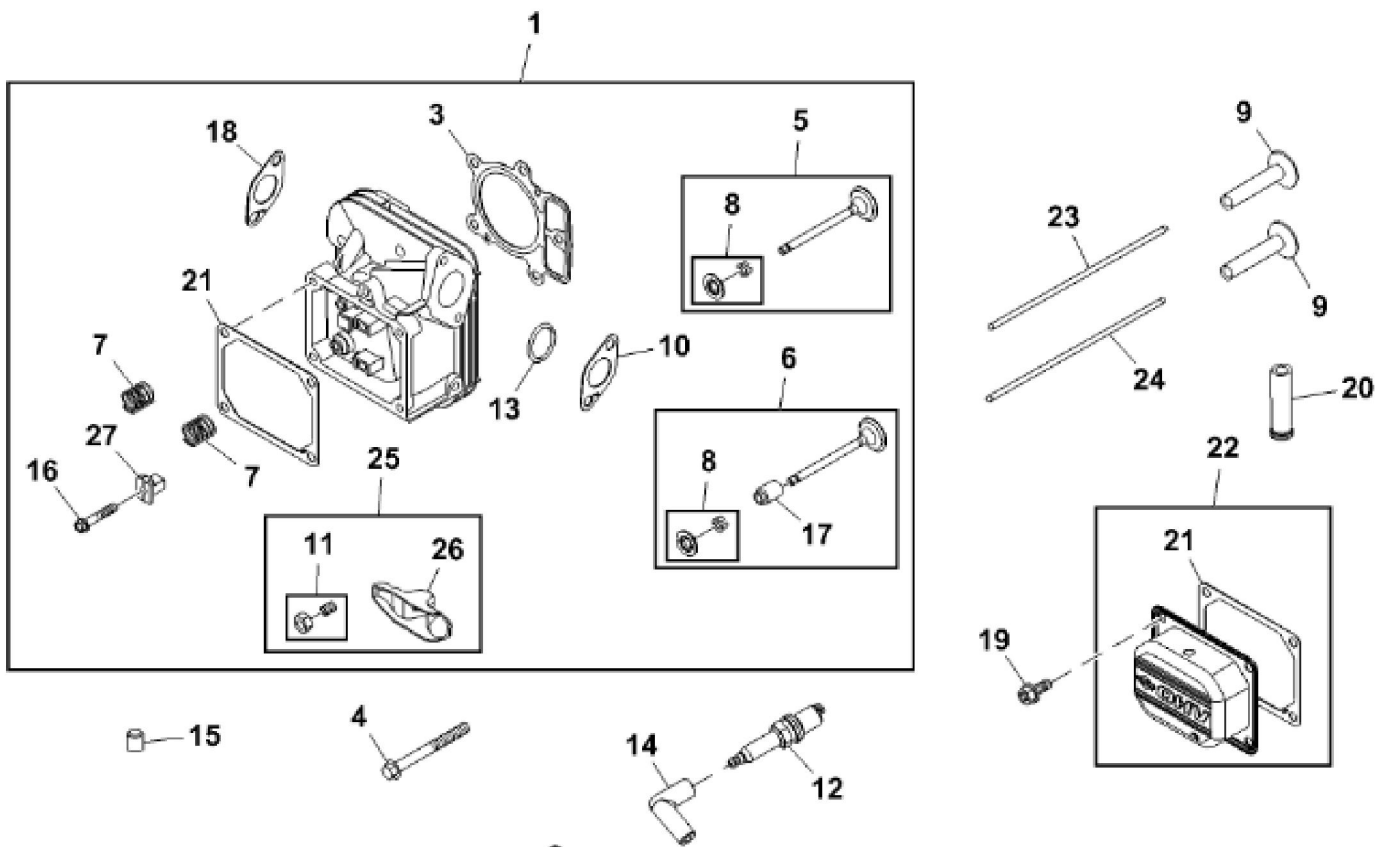

GX295088

KEY	PART NO.	PART NAME	QTY	REMARKS	
1	MIA13146	GASOLINE ENGINE	1	MARKED 44N677-0030-G1	
2	MIA11662	COVER	1		
3	AUC10079	CONTROL	1	Throttle	
4	GX23580	SCREW	3		
5	GX24210	SCREW	4		

KEY	PART NO.	PART NAME	QTY	REMARKS	
1	UC11104	DIPSTICK	1		
2	LG691036	DIPSTICK	1		
3	LG691031	O-RING	1		
4	LG691037	OIL TUBE	1		
5	LG691032	SEAL	1		
6	M153266	SCREW	1		
7	MIA13208	CYLINDER	1		
8	MIA11778	SEAL KIT	1		
9	LG391086S	SEAL	1		
10	MIA13209	RESERVOIR	1		
11	LG691045	CRANK	1	Governor	
12	M142280	WASHER	1		
13	M142282	BUSHING	2		
14	M142286	RETAINER	2		
15	MIU12503	BUSHING	1		
16	MIU11284	SEAL	1		
17	MIU11958	SEAL	1		
18	LG690954	THREADED NIPPLE	1	Oil Filter	
19	15H623	PIPE PLUG	1	3/8"	
20	MIU12140	SCREEN	1		
21	15H638	PIPE PLUG	1	1/8"	
22	AM125424	OIL FILTER	1		
23	PM37469	LIQUID GASKET	1	Crankcase	
24	M142896	SCREW	10		
25	MIU14391	HOSE	1	Oil Drain	
26	MIU14390	HOSE FITTING	1		
27	MIU12143	OIL PUMP	1		
28	MIA11464	COVER	1	Oil Pump	
29	MIU12153	SEAL	1		
30	MIU12142	SCREW	3		
31	LG690959	DOWEL PIN	2		
32	UC12131	PIN	1		

KEY	PART NO.	PART NAME	QTY	REMARKS	
1	MIA11457	CRANKSHAFT	1		
2	LG690980	GEAR	1	Timing	
3	26H4	SHAFT KEY	1	1/8" X 3/8", Woodruff	
4	MIA11459	CONNECTING ROD	2		
5	LG690976	SCREW	4		
6	MIA11036	PISTON	2	ASSY, Standard	
6	MIA11037	PISTON	2	0.50 mm	
7	MIU11282	PISTON RING KIT	2	Standard	
7	MIU11283	PISTON RING KIT	2	0.50 mm	
8	LG690975	LOCK	4	Piston Pin	
9	MIA11458	PISTON PIN	2		
10	LG691056	WASHER	1	Flywheel	
11	MIA11789	CAMSHAFT	1	Valve	
12	LG690977	TAPPET	4		
13	14H810	NUT	1	7/8"	
14	LG222698S	SHAFT KEY	1	Flywheel	