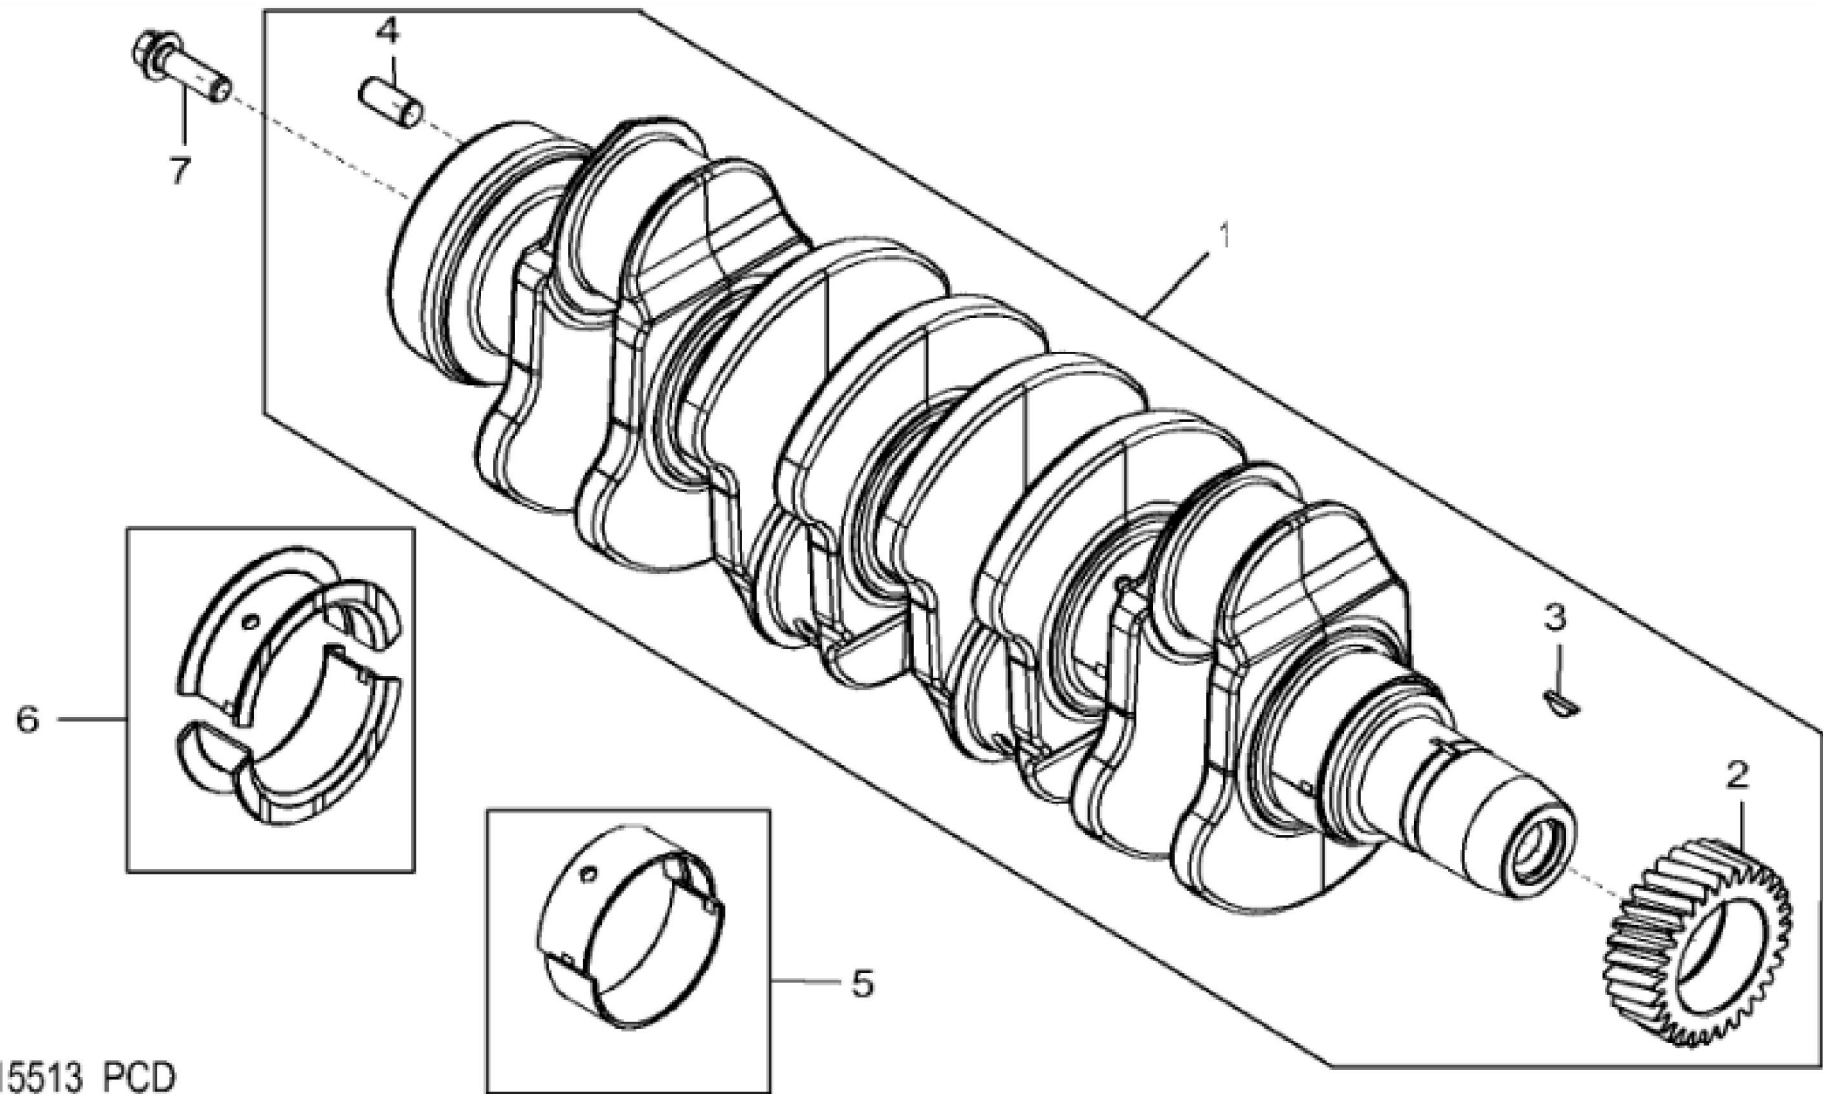

John Deere > Construction And Forestry > DOZER, CRAWLER > 650K - DOZER, CRAWLER > 650K Crawler Dozer (PIN: 1T0650KK_ F305399-) > 04B ENGINE 4045HT099-DZ107346 > 0400B ENGINE 4045HT099-DZ107346 4045HT099 > ST857863 - 46BN CYLINDER BLOCK

KEY	PART NO.	PART NAME	QTY	REMARKS
1	CYLINDER BLOCK	1	MARKED R534172; ORDER RE545935
2	RE505232	FITTING	1	
3	51M7045	O-RING	1	19.300 X 2.200 mm
4	A120R	DOWEL PIN	4	
5	RE71255	PIPE PLUG	5	
6	R116466	PLUG	1	
7	R119874	BUSHING	1	
8	B153R	DOWEL PIN	2	
9	RE505501	BLEED VALVE	1	
10	R131425	COMPRESSION SPRING	1	
11	R121043	VALVE	1	(By Pass)
12	R111137	SPRING	1	
13	R115299	BUSHING	6	
14	R535005	CAP SCREW	10	
15	R536082	BEARING CAP	4	MARKED R536083; SUB FOR APPL R114241
16	R535004	BEARING CAP	1	MARKED R536083; SUB FOR APPL R114240
17	15H695	PIPE PLUG	1	3/8"
18	RE539115	FITTING	2	
19	51M7043	O-RING	1	15.300 X 2.200 mm
20	RE539114	FITTING	3	
21	51M7041	O-RING	1	11.300 X 2.200 mm
22	RE508185	FITTING	2	
23	U13639	O-RING	1	
24	T18891	PLUG	2	
25	R97185	O-RING	1	
26	R131182	ORIFICE	4	
27	RE63674	VALVE	1	

KEY	PART NO.	PART NAME	QTY	REMARKS
1	RE506195	CRANKSHAFT	1	(Grinding Guidelines : See CTM104) (Iron) ALSO ORDER RE538097 AND RE44574
1	SE501656	CRANKSHAFT REMAN	1	(With Bearings) REMAN FOR RE506195
2	R120631	GEAR	1	Z = 30
3	R505609	SHAFT KEY	1	
4	A120R	DOWEL PIN	1	
5	RE65165	BEARING KIT	4	STD KIT, MARKED R123561 AND R123562
5	RE65911	BEARING	1	US -0.254 MM , MARKED R130576 AND R130577
6	RE65168	BEARING KIT	1	STD KIT, MARKED R123563 AND R123564
6	RE65912	THRUST BEARING	1	US -0.254MM , MARKED R130576 AND R130577
7	R135918	BOLT	4	

KEY	PART NO.	PART NAME	QTY	REMARKS
1	RE565583	PISTON-LINER KIT	4	PISTON MARKED RE556803
2	AR65507	O-RING KIT	4	
3	R48767	PACKING	4	
4	R26121	O-RING	4	
5	R55453	O-RING	4	
6	DZ104221	PISTON RING KIT	4	
7	R54114	SNAP RING	8	
8	R502755	PISTON PIN	4	
9	RE500608	CONNECTING ROD	4	
9	SE501094	CONNECTING ROD REMAN	AR	REMAN FOR RE500608
10	R114082	BUSHING	4	
11	R501124	SCREW	8	
12	RE65908	BEARING KIT	4	KIT; (2) R113698