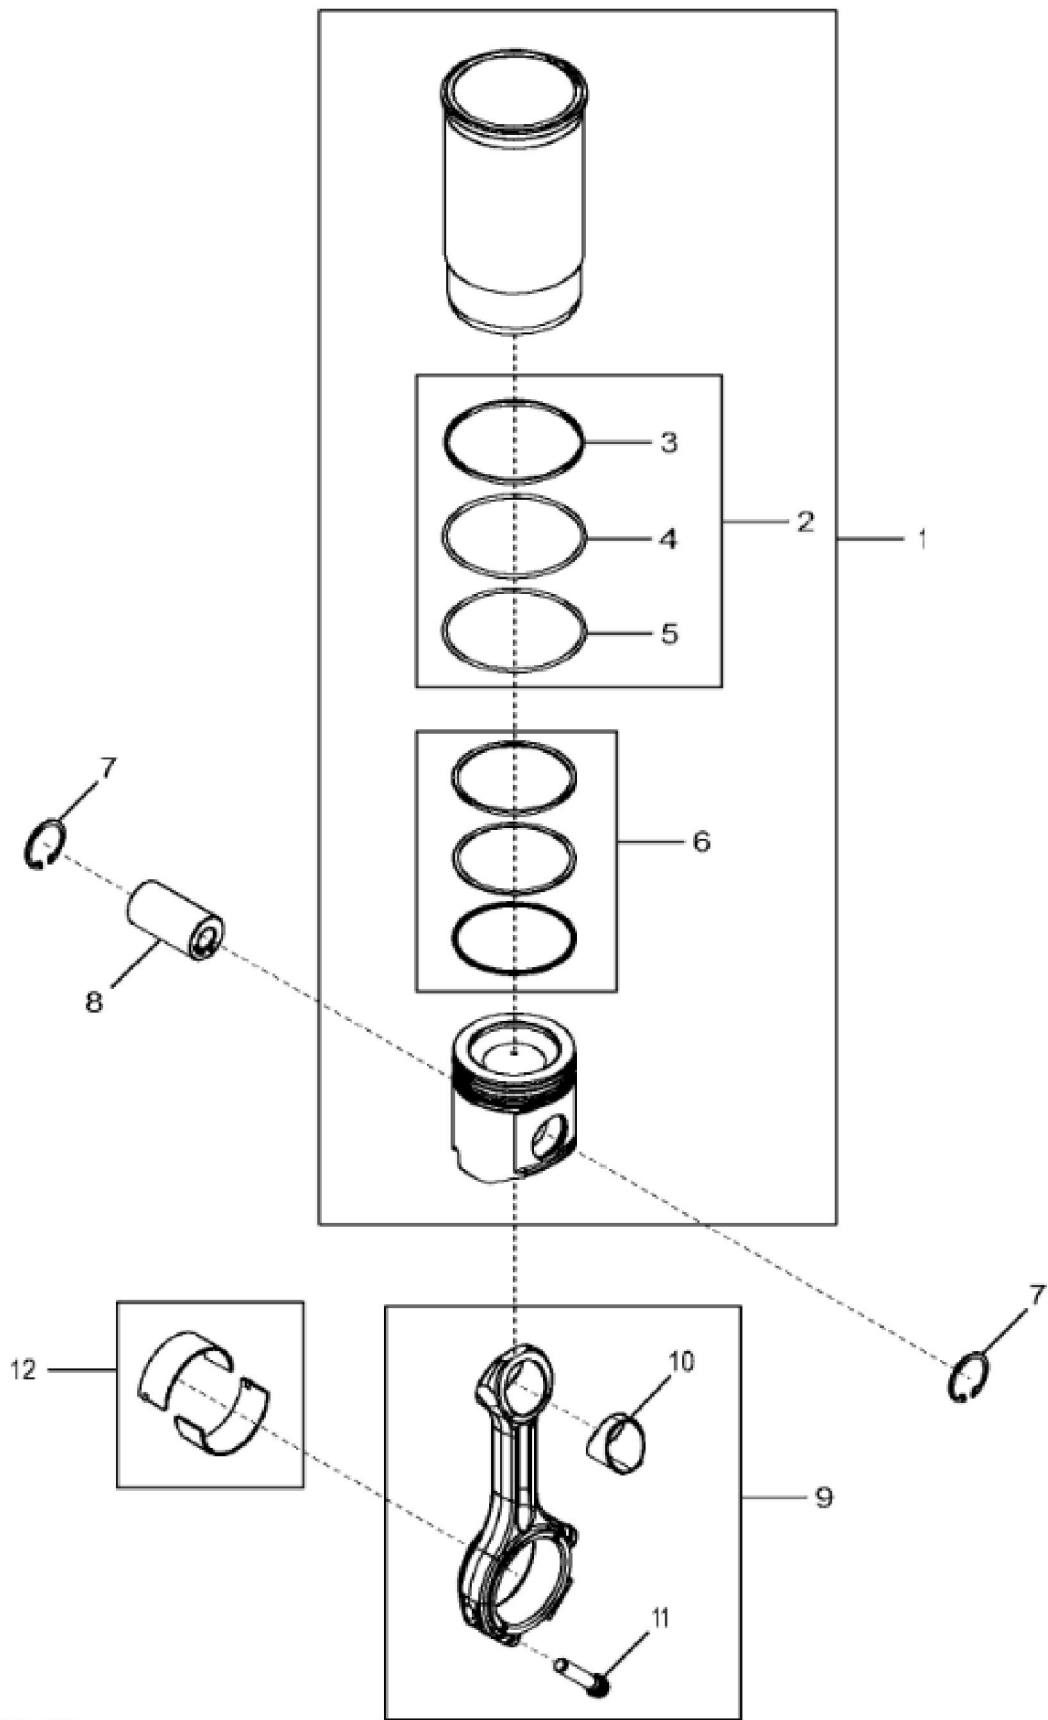

John Deere > Construction And Forestry > DOZER, CRAWLER > 650K - DOZER, CRAWLER > 650K Crawler Dozer (PIN: 1T0650KK_ F305399-) > 04B ENGINE 4045HT099-DZ107346 > 0400B ENGINE 4045HT099-DZ107346 4045HT099 > ST857863 - 46BN CYLINDER BLOCK

KEY	PART NO.	PART NAME	QTY	REMARKS
1	CYLINDER BLOCK	1	MARKED R534172; ORDER RE545935
2	RE505232	FITTING	1	
3	51M7045	O-RING	1	19.300 X 2.200 mm
4	A120R	DOWEL PIN	4	
5	RE71255	PIPE PLUG	5	
6	R116466	PLUG	1	
7	R119874	BUSHING	1	
8	B153R	DOWEL PIN	2	
9	RE505501	BLEED VALVE	1	
10	R131425	COMPRESSION SPRING	1	
11	R121043	VALVE	1	(By Pass)
12	R111137	SPRING	1	
13	R115299	BUSHING	6	
14	R535005	CAP SCREW	10	
15	R536082	BEARING CAP	4	MARKED R536083; SUB FOR APPL R114241
16	R535004	BEARING CAP	1	MARKED R536083; SUB FOR APPL R114240
17	15H695	PIPE PLUG	1	3/8"
18	RE539115	FITTING	2	
19	51M7043	O-RING	1	15.300 X 2.200 mm
20	RE539114	FITTING	3	
21	51M7041	O-RING	1	11.300 X 2.200 mm
22	RE508185	FITTING	2	
23	U13639	O-RING	1	
24	T18891	PLUG	2	
25	R97185	O-RING	1	
26	R131182	ORIFICE	4	
27	RE63674	VALVE	1	

KEY	PART NO.	PART NAME	QTY	REMARKS
1	RE506195	CRANKSHAFT	1	(Grinding Guidelines : See CTM104) (Iron) ALSO ORDER RE538097 AND RE44574
1	SE501656	CRANKSHAFT REMAN	1	(With Bearings) REMAN FOR RE506195
2	R120631	GEAR	1	Z = 30
3	R505609	SHAFT KEY	1	
4	A120R	DOWEL PIN	1	
5	RE65165	BEARING KIT	4	STD KIT, MARKED R123561 AND R123562
5	RE65911	BEARING	1	US -0.254 MM , MARKED R130576 AND R130577
6	RE65168	BEARING KIT	1	STD KIT, MARKED R123563 AND R123564
6	RE65912	THRUST BEARING	1	US -0.254MM , MARKED R130576 AND R130577
7	R135918	BOLT	4	

KEY	PART NO.	PART NAME	QTY	REMARKS
1	RE565583	PISTON-LINER KIT	4	PISTON MARKED RE556803
2	AR65507	O-RING KIT	4	
3	R48767	PACKING	4	
4	R26121	O-RING	4	
5	R55453	O-RING	4	
6	DZ104221	PISTON RING KIT	4	
7	R54114	SNAP RING	8	
8	R502755	PISTON PIN	4	
9	RE500608	CONNECTING ROD	4	
9	SE501094	CONNECTING ROD REMAN	AR	REMAN FOR RE500608
10	R114082	BUSHING	4	
11	R501124	SCREW	8	
12	RE65908	BEARING KIT	4	KIT; (2) R113698