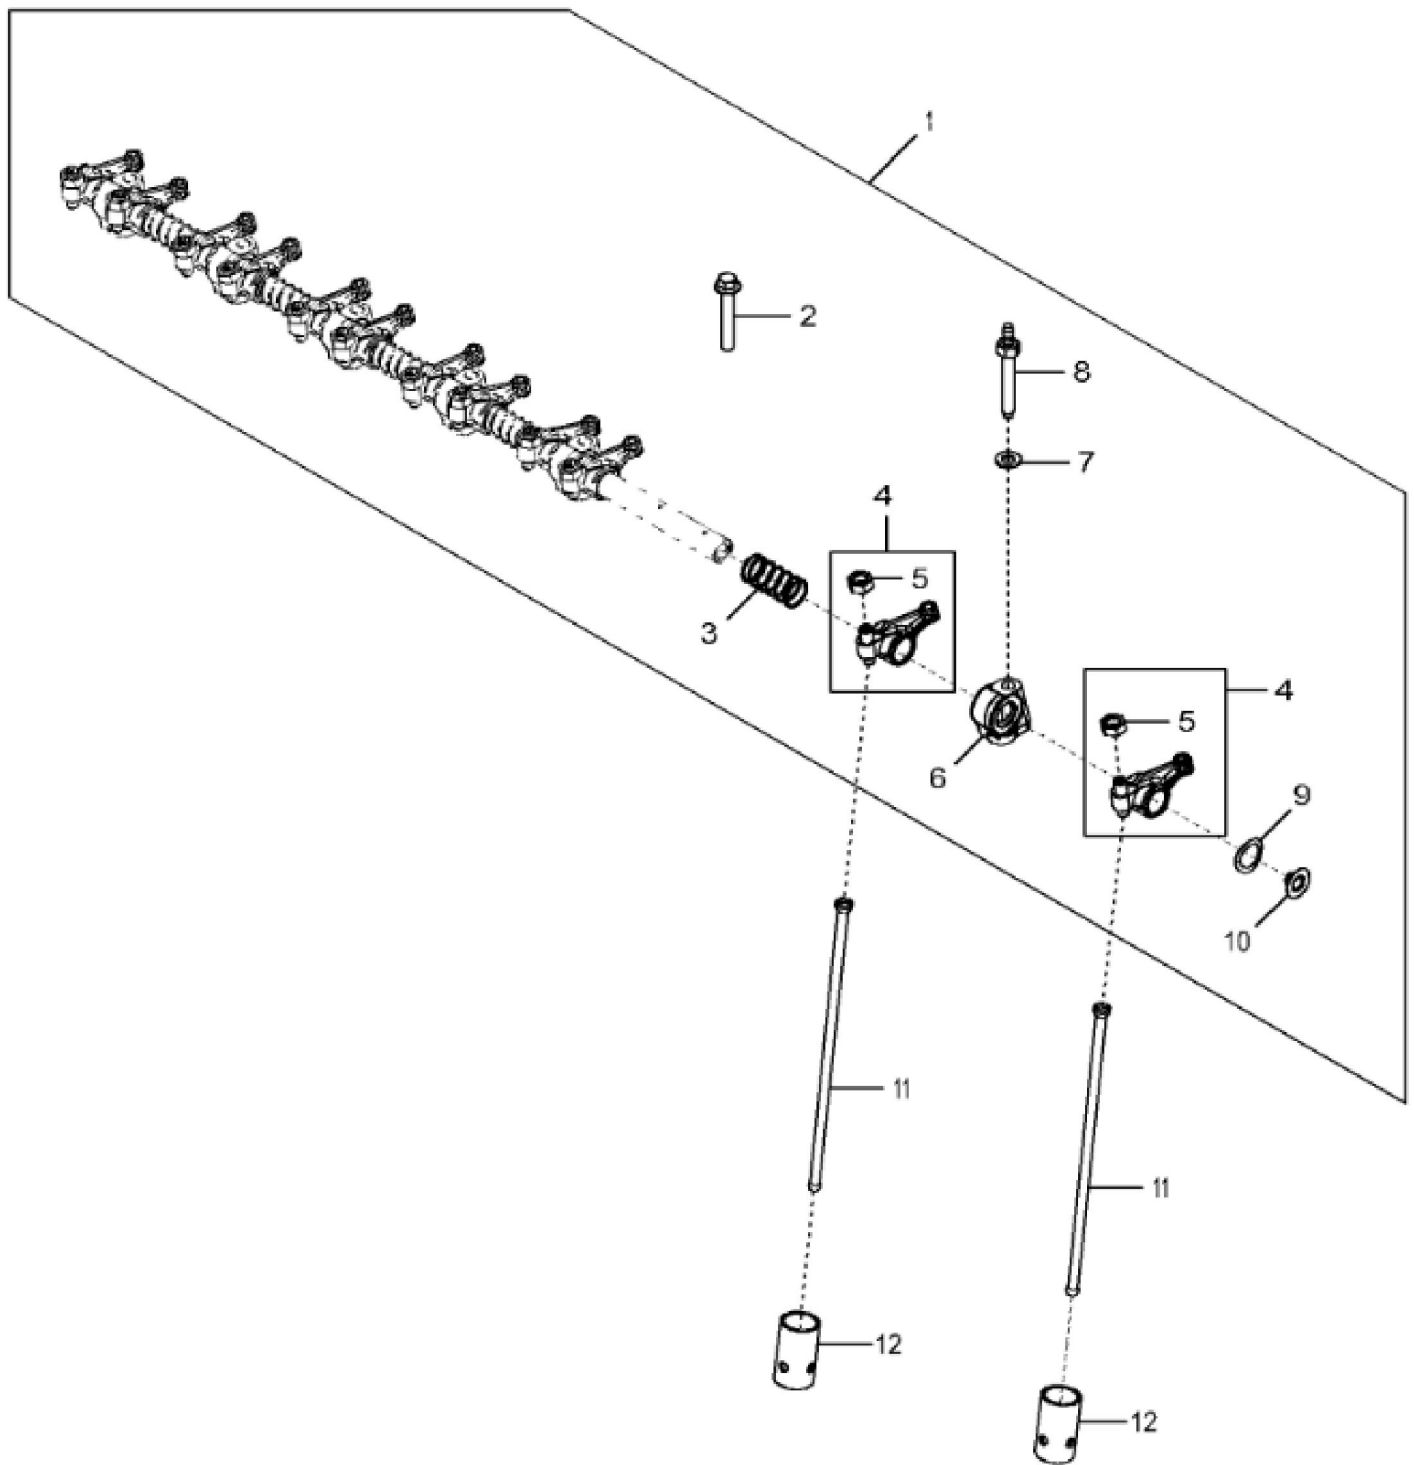

6068HT063-RE527592 6068HT063 > ST2892 - 4644 CYLINDER BLOCK

KEY	PART NO.	PART NAME	QTY	REMARKS	
1	...	CYLINDER BLOCK	2	MARKED R504850	
2	15H584	PIPE PLUG	1	1/2"	
3	A120R	DOWEL PIN	4		
4	R131182	ORIFICE	6		
5	T18891	PLUG	2		
6	RE508185	FITTING	2		
7	U13639	O-RING	1		
8	R132186	BEARING CAP	1	SUB FOR R114240	
9	R535005	CAP SCREW	14	SUB FOR T23474 AND RE546403	
10	R114241	BEARING CAP	6		
11	15H695	PIPE PLUG	1	3/8", SUB FOR 15H623	
12	R97185	O-RING	1		
13	D2361R	BALL	1		
14	B153R	DOWEL PIN	2		
15	R121043	VALVE	1		
16	R111137	SPRING	1		
17	RE505501	BLEED VALVE	1		
18	R131425	COMPRESSION SPRING	1		
19	R119874	BUSHING	1		
20	R116466	PLUG	1		
21	RE42713	PIPE PLUG	7	SUB FOR RE71255	
22	RE507807	PIPE PLUG	1		

John Deere > Construction And Forestry >DOZER, CRAWLER >750J-II - DOZER, CRAWLER >750J-II Crawler Dozer (PIN: 1T0750JJ_ _D306890-) >04A ENGINE 6068HT063-RE527592 >0400A ENGINE 6068HT063-RE527592 6068HT063 >ST816629 - 4712 CRANKSHAFT AND BEARINGS

KEY	PART NO.	PART NAME	QTY	REMARKS
1	RE505921	CRANKSHAFT	1	MARKED R503470; ALSO ORDER RE537070 AND RE537071
1	SE501655	CRANKSHAFT REMAN	1	(With Bearings) REMAN FOR RE505921
2	R505609	SHAFT KEY	1	LGTH = 18.5 mm
3	R120631	GEAR	1	Z = 30
4	R48685	DOWEL PIN	1	SUB FOR A120R
5	R135918	BOLT	6	
6	RE65165	BEARING KIT	6	STD, Kit, R123561 AND R123562
6	RE65911	BEARING	AR	US = 0.254 mm, Kit, R130576 AND R130577
7	RE65168	BEARING KIT	1	STD, Kit, R123564 AND R123563
7	RE65912	THRUST BEARING	AR	US = 0.254 mm, Kit, R130574 AND R130575

KEY	PART NO.	PART NAME	QTY	REMARKS	
1	RE536083	PISTON-LINER KIT	6	SUB FOR RE527843	
2	AR65507	O-RING KIT	1		
3	RE507852	PISTON RING KIT	1		
4	R54114	SNAP RING	12		
5	R502755	PISTON PIN	6		
6	RE65908	BEARING	6		
7	RE500608	CONNECTING ROD	6		
7	SE501094	CONNECTING ROD REMAN	AR	REMAN FOR RE500608	
8	R114082	BUSHING	1		
9	R501124	SCREW	2		