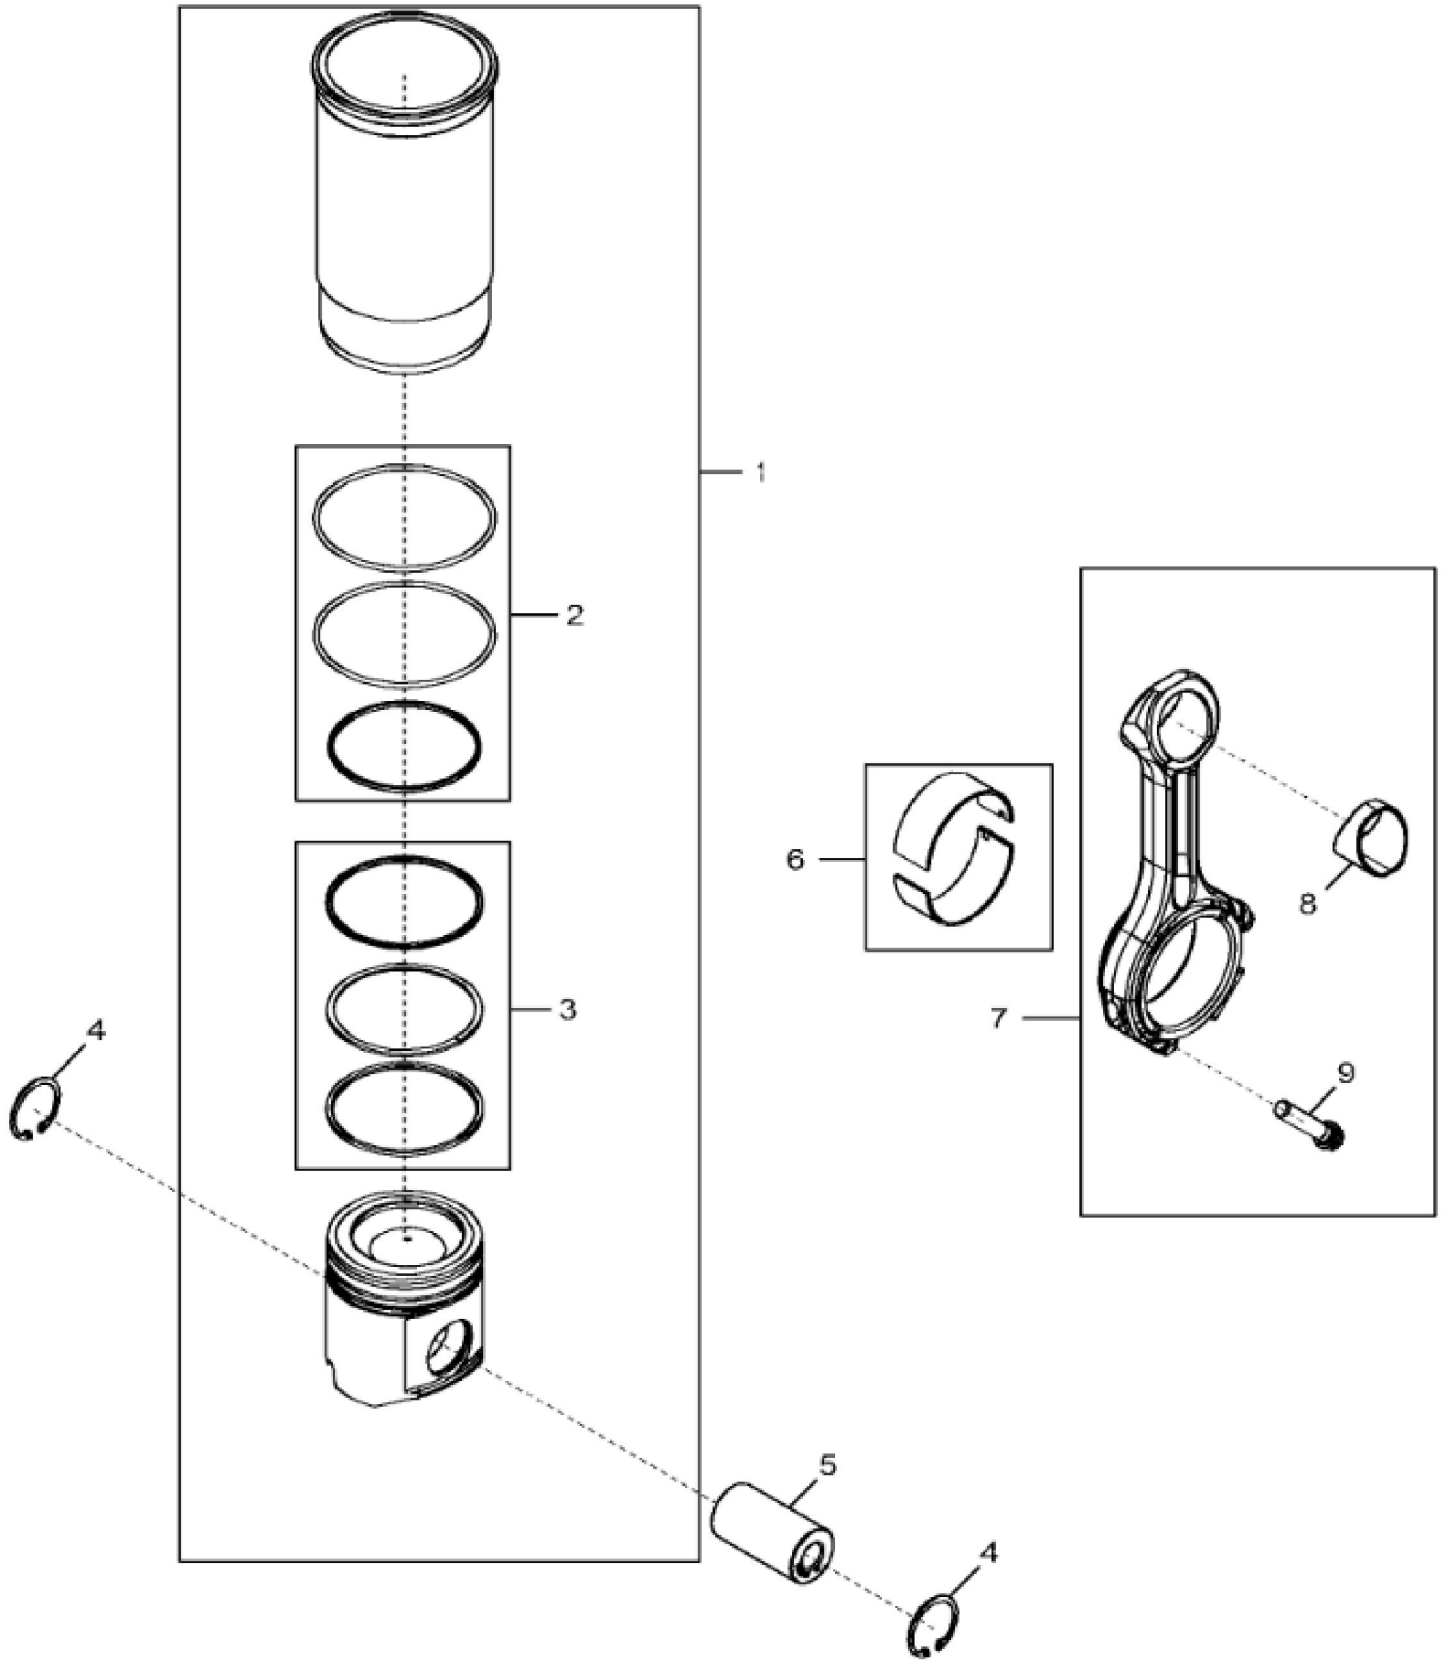

6068HT063-RE527592 6068HT063 > ST2892 - 4644 CYLINDER BLOCK

KEY	PART NO.	PART NAME	QTY	REMARKS	
1	...	CYLINDER BLOCK	2	MARKED R504850	
2	15H584	PIPE PLUG	1	1/2"	
3	A120R	DOWEL PIN	4		
4	R131182	ORIFICE	6		
5	T18891	PLUG	2		
6	RE508185	FITTING	2		
7	U13639	O-RING	1		
8	R132186	BEARING CAP	1	SUB FOR R114240	
9	R535005	CAP SCREW	14	SUB FOR T23474 AND RE546403	
10	R114241	BEARING CAP	6		
11	15H695	PIPE PLUG	1	3/8", SUB FOR 15H623	
12	R97185	O-RING	1		
13	D2361R	BALL	1		
14	B153R	DOWEL PIN	2		
15	R121043	VALVE	1		
16	R111137	SPRING	1		
17	RE505501	BLEED VALVE	1		
18	R131425	COMPRESSION SPRING	1		
19	R119874	BUSHING	1		
20	R116466	PLUG	1		
21	RE42713	PIPE PLUG	7	SUB FOR RE71255	
22	RE507807	PIPE PLUG	1		

KEY	PART NO.	PART NAME	QTY	REMARKS
1	RE505921	CRANKSHAFT	1	MARKED R503470; ALSO ORDER RE537070 AND RE537071
1	SE501655	CRANKSHAFT REMAN	1	(With Bearings) REMAN FOR RE505921
2	R505609	SHAFT KEY	1	LGTH = 18.5 mm
3	R120631	GEAR	1	Z = 30
4	R48685	DOWEL PIN	1	SUB FOR A120R
5	R135918	BOLT	6	
6	RE65165	BEARING KIT	6	STD, Kit, R123561 AND R123562
6	RE65911	BEARING	AR	US = 0.254 mm, Kit, R130576 AND R130577
7	RE65168	BEARING KIT	1	STD, Kit, R123564 AND R123563
7	RE65912	THRUST BEARING	AR	US = 0.254 mm, Kit, R130574 AND R130575

John Deere > Construction And Forestry >DOZER, CRAWLER >750J-II - DOZER, CRAWLER >750J-II Crawler Dozer (PIN: 1T0750JJ_ _D306890-) >04A ENGINE 6068HT063-RE527592 >0400A ENGINE 6068HT063-RE527592 6068HT063 >ST569320 - 4839 CONNECTING RODS AND PISTONS

KEY	PART NO.	PART NAME	QTY	REMARKS	
1	RE536083	PISTON-LINER KIT	6	SUB FOR RE527843	
2	AR65507	O-RING KIT	1		
3	RE507852	PISTON RING KIT	1		
4	R54114	SNAP RING	12		
5	R502755	PISTON PIN	6		
6	RE65908	BEARING	6		
7	RE500608	CONNECTING ROD	6		
7	SE501094	CONNECTING ROD REMAN	AR	REMAN FOR RE500608	
8	R114082	BUSHING	1		
9	R501124	SCREW	2		