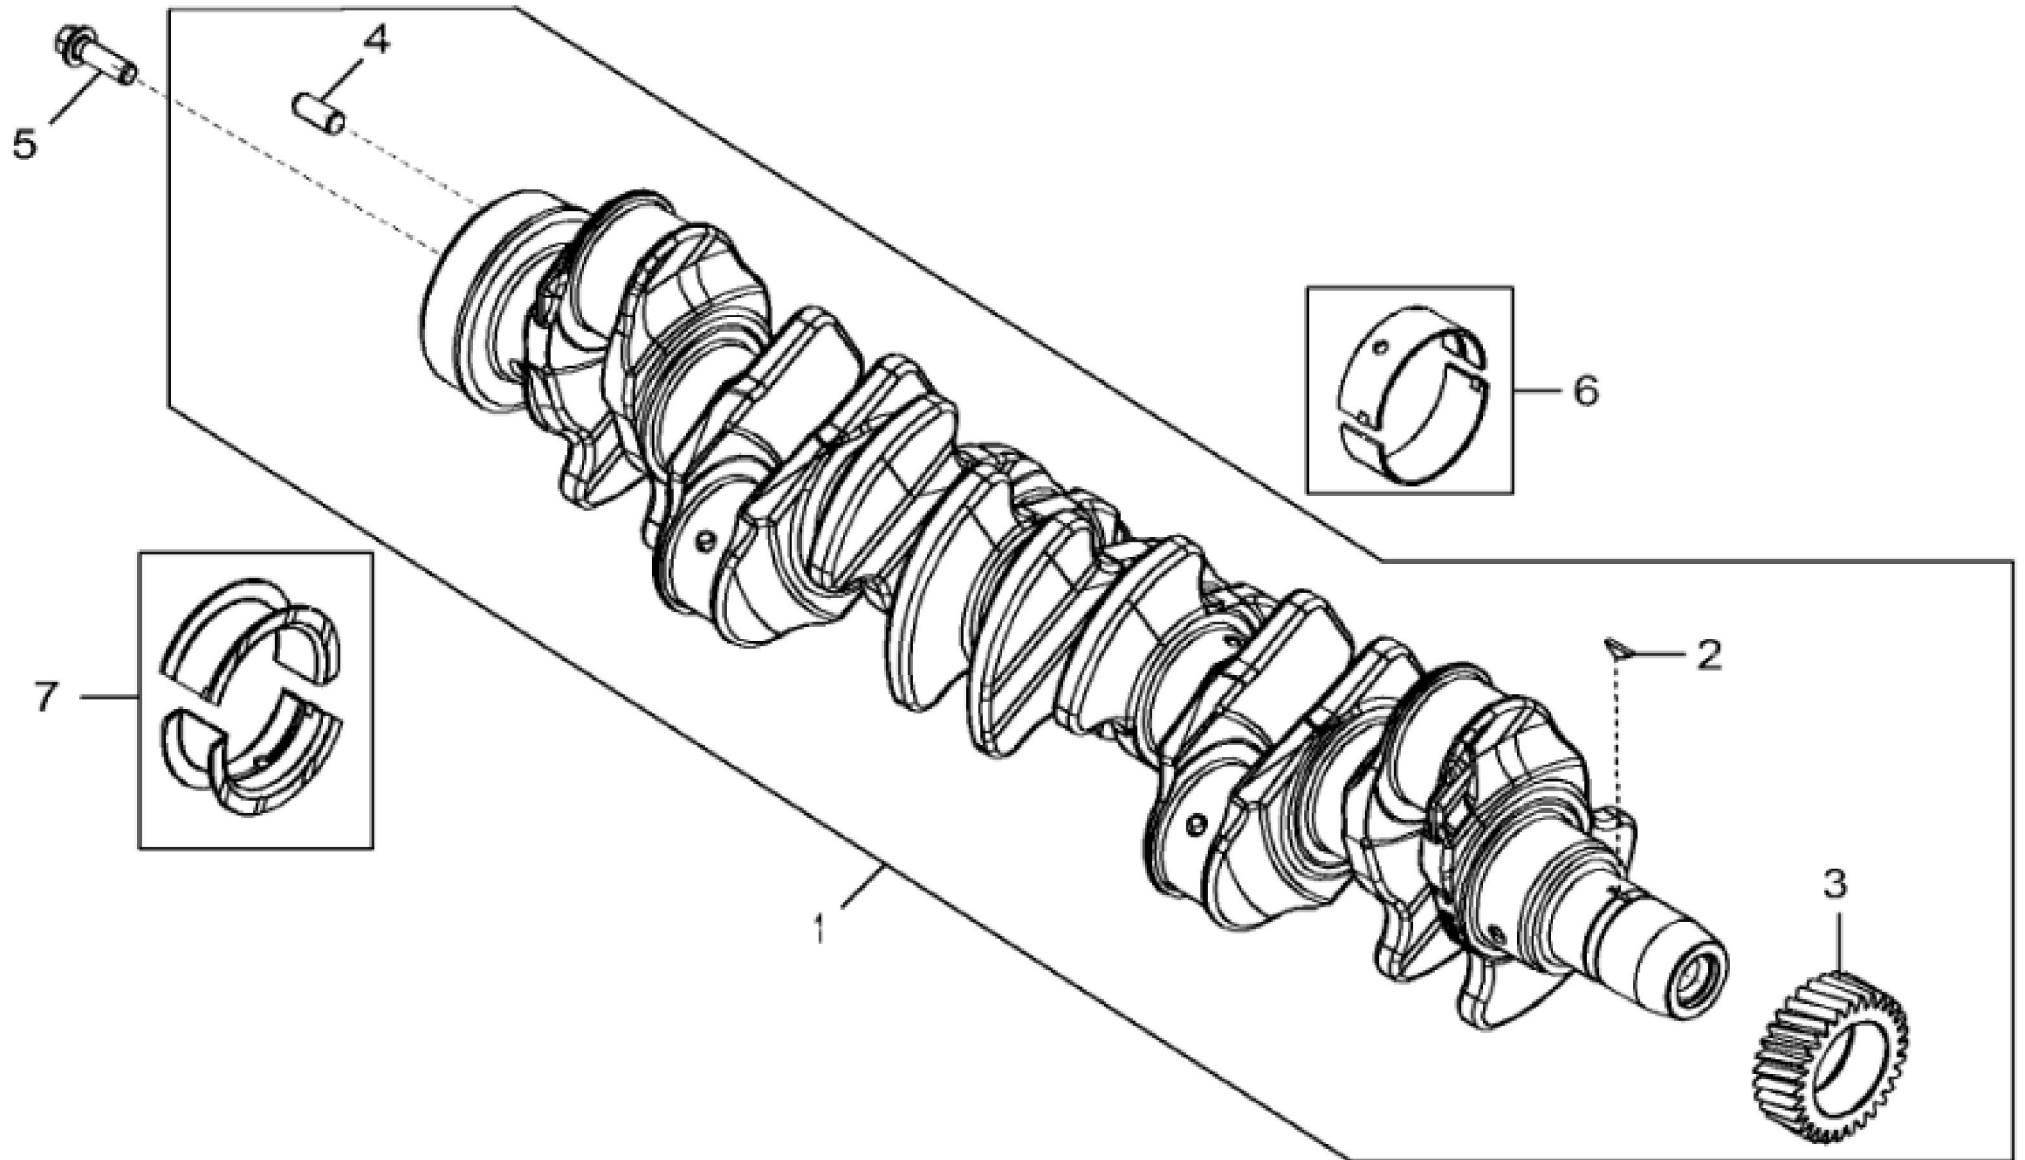

6068HT063-RE527592 6068HT063 > ST2892 - 4644 CYLINDER BLOCK

KEY	PART NO.	PART NAME	QTY	REMARKS	
1	...	CYLINDER BLOCK	2	MARKED R504850	
2	15H584	PIPE PLUG	1	1/2"	
3	A120R	DOWEL PIN	4		
4	R131182	ORIFICE	6		
5	T18891	PLUG	2		
6	RE508185	FITTING	2		
7	U13639	O-RING	1		
8	R132186	BEARING CAP	1	SUB FOR R114240	
9	R535005	CAP SCREW	14	SUB FOR T23474 AND RE546403	
10	R114241	BEARING CAP	6		
11	15H695	PIPE PLUG	1	3/8", SUB FOR 15H623	
12	R97185	O-RING	1		
13	D2361R	BALL	1		
14	B153R	DOWEL PIN	2		
15	R121043	VALVE	1		
16	R111137	SPRING	1		
17	RE505501	BLEED VALVE	1		
18	R131425	COMPRESSION SPRING	1		
19	R119874	BUSHING	1		
20	R116466	PLUG	1		
21	RE42713	PIPE PLUG	7	SUB FOR RE71255	
22	RE507807	PIPE PLUG	1		

KEY	PART NO.	PART NAME	QTY	REMARKS
1	RE505921	CRANKSHAFT	1	MARKED R503470; ALSO ORDER RE537070 AND RE537071
1	SE501655	CRANKSHAFT REMAN	1	(With Bearings) REMAN FOR RE505921
2	R505609	SHAFT KEY	1	LGTH = 18.5 mm
3	R120631	GEAR	1	Z = 30
4	R48685	DOWEL PIN	1	SUB FOR A120R
5	R135918	BOLT	6	
6	RE65165	BEARING KIT	6	STD, Kit, R123561 AND R123562
6	RE65911	BEARING	AR	US = 0.254 mm, Kit, R130576 AND R130577
7	RE65168	BEARING KIT	1	STD, Kit, R123564 AND R123563
7	RE65912	THRUST BEARING	AR	US = 0.254 mm, Kit, R130574 AND R130575

KEY	PART NO.	PART NAME	QTY	REMARKS	
1	RE536083	PISTON-LINER KIT	6	SUB FOR RE527843	
2	AR65507	O-RING KIT	1		
3	RE507852	PISTON RING KIT	1		
4	R54114	SNAP RING	12		
5	R502755	PISTON PIN	6		
6	RE65908	BEARING	6		
7	RE500608	CONNECTING ROD	6		
7	SE501094	CONNECTING ROD REMAN	AR	REMAN FOR RE500608	
8	R114082	BUSHING	1		
9	R501124	SCREW	2		