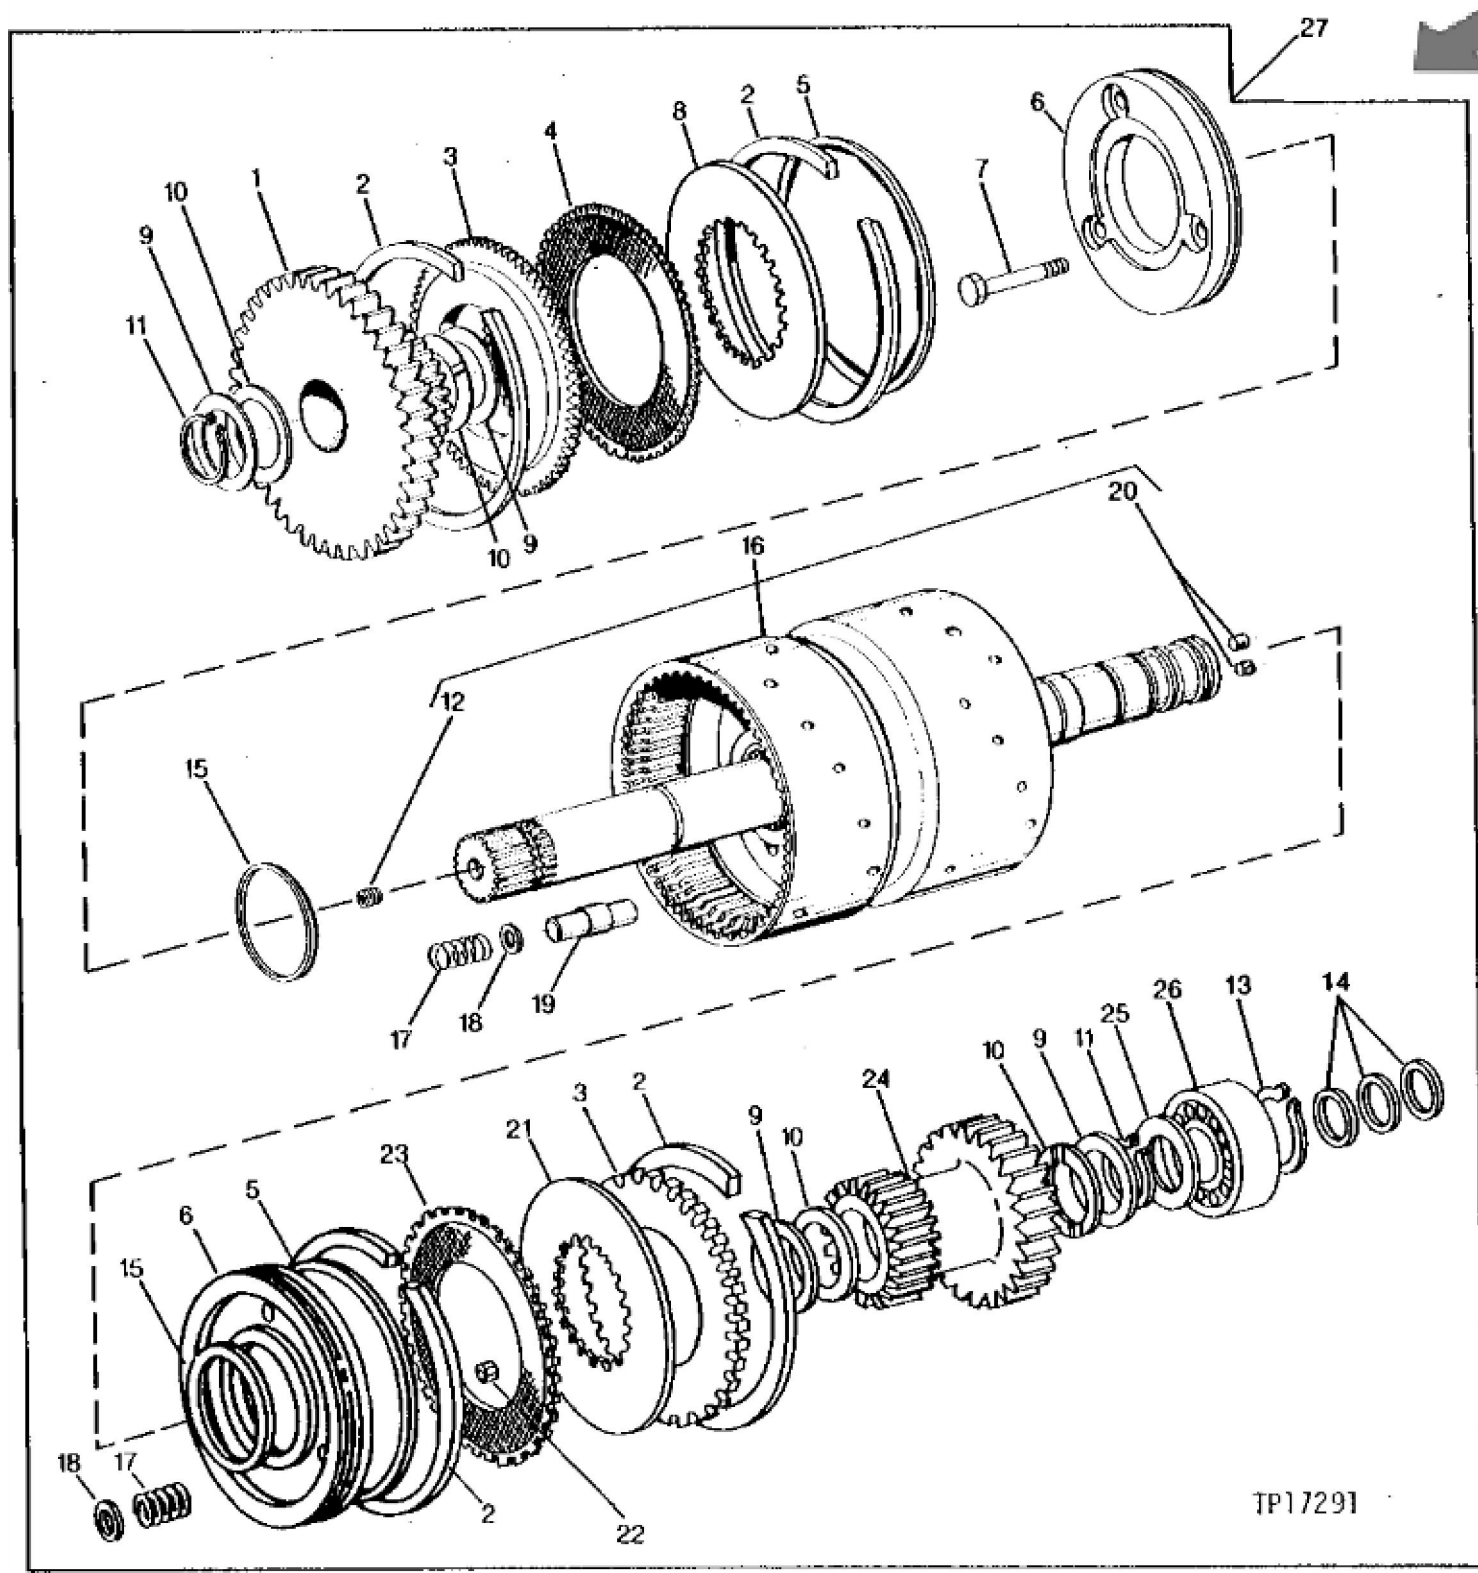

John Deere > Construction And Forestry >BULLDOZER >550B - BULLDOZER >550B Crawler Bulldozer >3 TRANSMISSION 3 >GEARS, SHAFTS, BEARINGS AND POWER SHIFT CLUTCH 0350 >0350-1 - FORWARD AND THIRD IDLER GEARS AND SHAFTS (SERIAL NO. -719977) [01C20]

KEY	PART NO.	PART NAME	QTY	REMARKS
1	T45665	WASHER	1	BEARING FRONT IDLER
2	T45663	SNAP RING	2	RETAINING INTERNAL
3	JD9511	CYLINDRICAL ROLLER BEARING	1	
4	T45652	GEAR	1	THIRD IDLER (33 TEETH)
5	T45295	SHAFT	1	THIRD IDLER
6	T45667	SPACER	1	FORWARD IDLER
7	T45655	PLATE	1	FORWARD IDLER SHAFT
8	T45668	STRAP	1	
9	19H2993	CAP SCREW	1	1/2" X 1-1/2"
10	19H3239	CAP SCREW	5	3/8" X 1-1/4"
11	T45661	RETAINER	1	THIRD CLUTCH
12	19H2284	CAP SCREW	2	3/8" X 7/8"
13	T45662	RETAINER	1	RETAINER, COUNTERSHAFT
14	T45651	GEAR	1	FORWARD IDLER (33 TEETH)
15	JD9513	CYLINDRICAL ROLLER BEARING	2	
16	T45666	WASHER	1	
17	T45659	PIN FASTENER	1	

TP17291