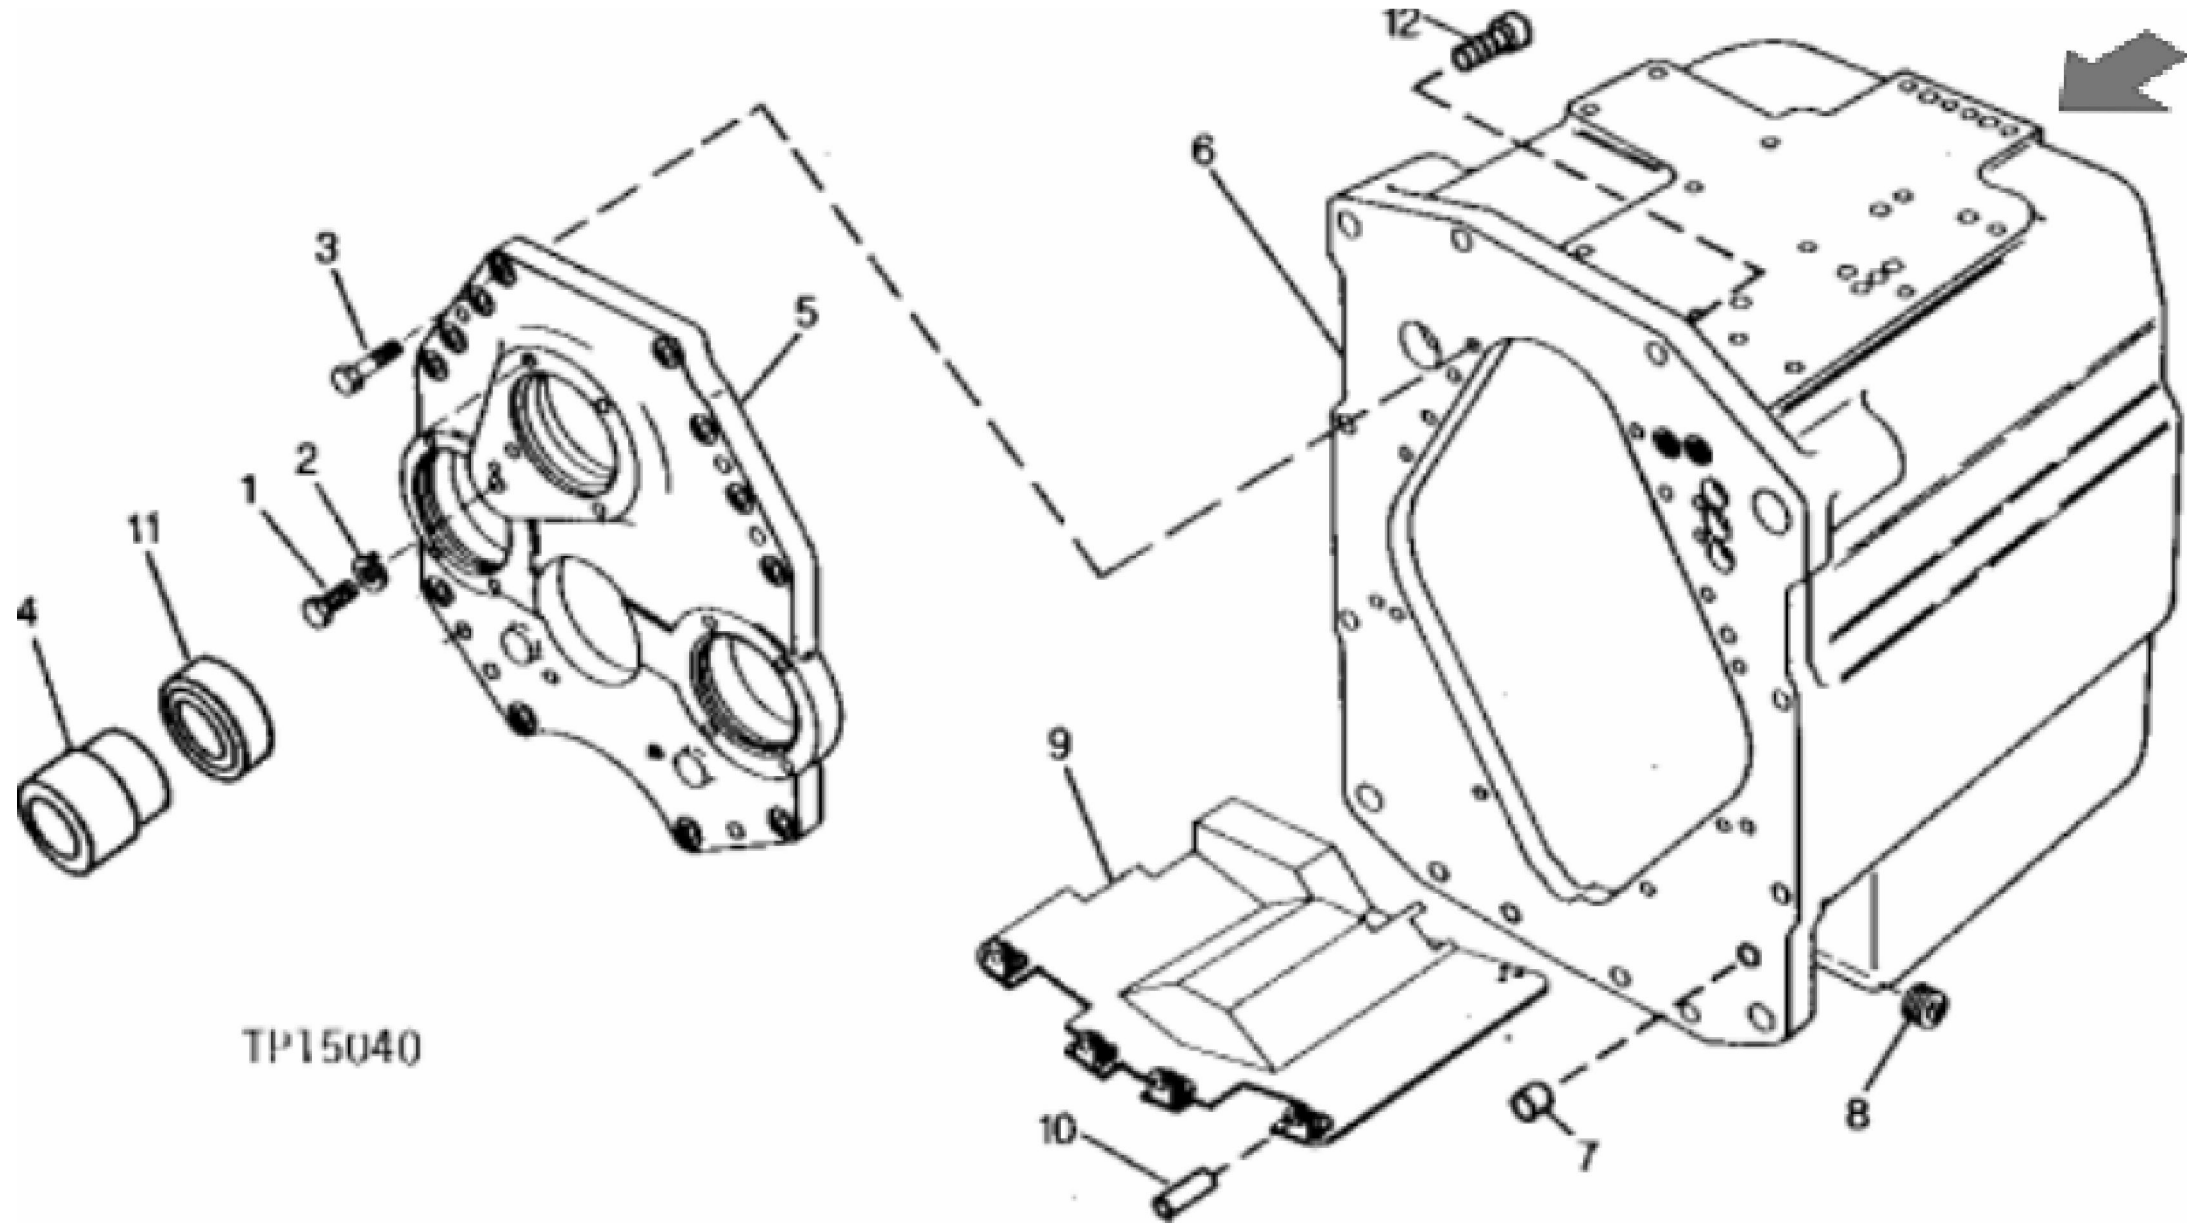

KEY	PART NO.	PART NAME	QTY	REMARKS
1	T42687	BUSHING	2	
2	AT40189	COVER	1	(SUB T41186 AND (2) T42687)
3	19H1805	CAP SCREW	8	1/2" X 2-1/4"
4	12H301	LOCK WASHER	8	1/2"
5	19H2676	CAP SCREW	1	3/8" X 1"
6	12H304	LOCK WASHER	10	3/8"
7	19H1726	CAP SCREW	6	3/8" X 2-1/4"
8	T41188	COVER	1	REAR TOP (ALSO USE T43514, 59 ML (2 OZ) BOTTLE OF PLASTIC GASKET
9	T20757	PLUG	1	
10	19H2664	CAP SCREW	3	5/16" X 3/4", (WITHOUT WINCH DRIVE)
11	12H303	LOCK WASHER	3	5/16", (WITHOUT WINCH DRIVE)
12	T15070	COVER	1	(WITHOUT WINCH DRIVE)
13	T12405	GASKET	1	(WITHOUT WINCH DRIVE)
14	T45617	HOUSING	1	
15	T18621	DOWEL PIN	4	
16	19H2735	CAP SCREW	4	1/2" X 2"
17	T21655	PIN	4	
18	19H2473	CAP SCREW	12	1/2" X 1-3/4"
18	TY9371	SEALANT	1	(ON ALL ATTACHING HARDWARE SPIRAL BEVEL HOUSING TO POWER SHIFT HOUSING)
19	19H2644	CAP SCREW	3	1/2" X 2-1/2"
20	19H2633	CAP SCREW	3	3/8" X 1-1/2"

TP15040

John Deere > Construction And Forestry >BULLDOZER >550B - BULLDOZER >550B Crawler Bulldozer >3 TRANSMISSION 3 >HOUSINGS AND COVERS 0341 >0341-3 - POWER SHIFT HOUSING AND COVER WITH SUMP BAFFLE (SERIAL NO.719978-) [01C17]

KEY	PART NO.	PART NAME	QTY	REMARKS
1	19H2441	CAP SCREW	1	1/2" X 1-3/4"
2	T45669	WASHER	1	
3	19H2633	CAP SCREW	12	3/8" X 1-1/2"
4	T104856	SLEEVE	1	
5	T104871	COVER	1	
6	HOUSING	1	(T104863 NO LONGER AVAILABLE)
7	T104855	DOWEL PIN	2	
8	RE57836	PIPE PLUG	2	1/2", (SUB FOR 15H561)
9	T104848	PLATE	1	SUMP BAFFLE
10	34M7111	SPRING PIN	5	10 X 30 MM
11	JD10364	BALL BEARING	1	
12	19H2898	CAP SCREW	2	1/2" X 1-1/4"

John Deere > Construction And Forestry >BULLDOZER >550B - BULLDOZER >550B Crawler Bulldozer >3 TRANSMISSION 3 >GEARS, SHAFTS, BEARINGS AND POWER SHIFT CLUTCH 0350 >0350-1 - FORWARD AND THIRD IDLER GEARS AND SHAFTS (SERIAL NO. -719977) [01C20]