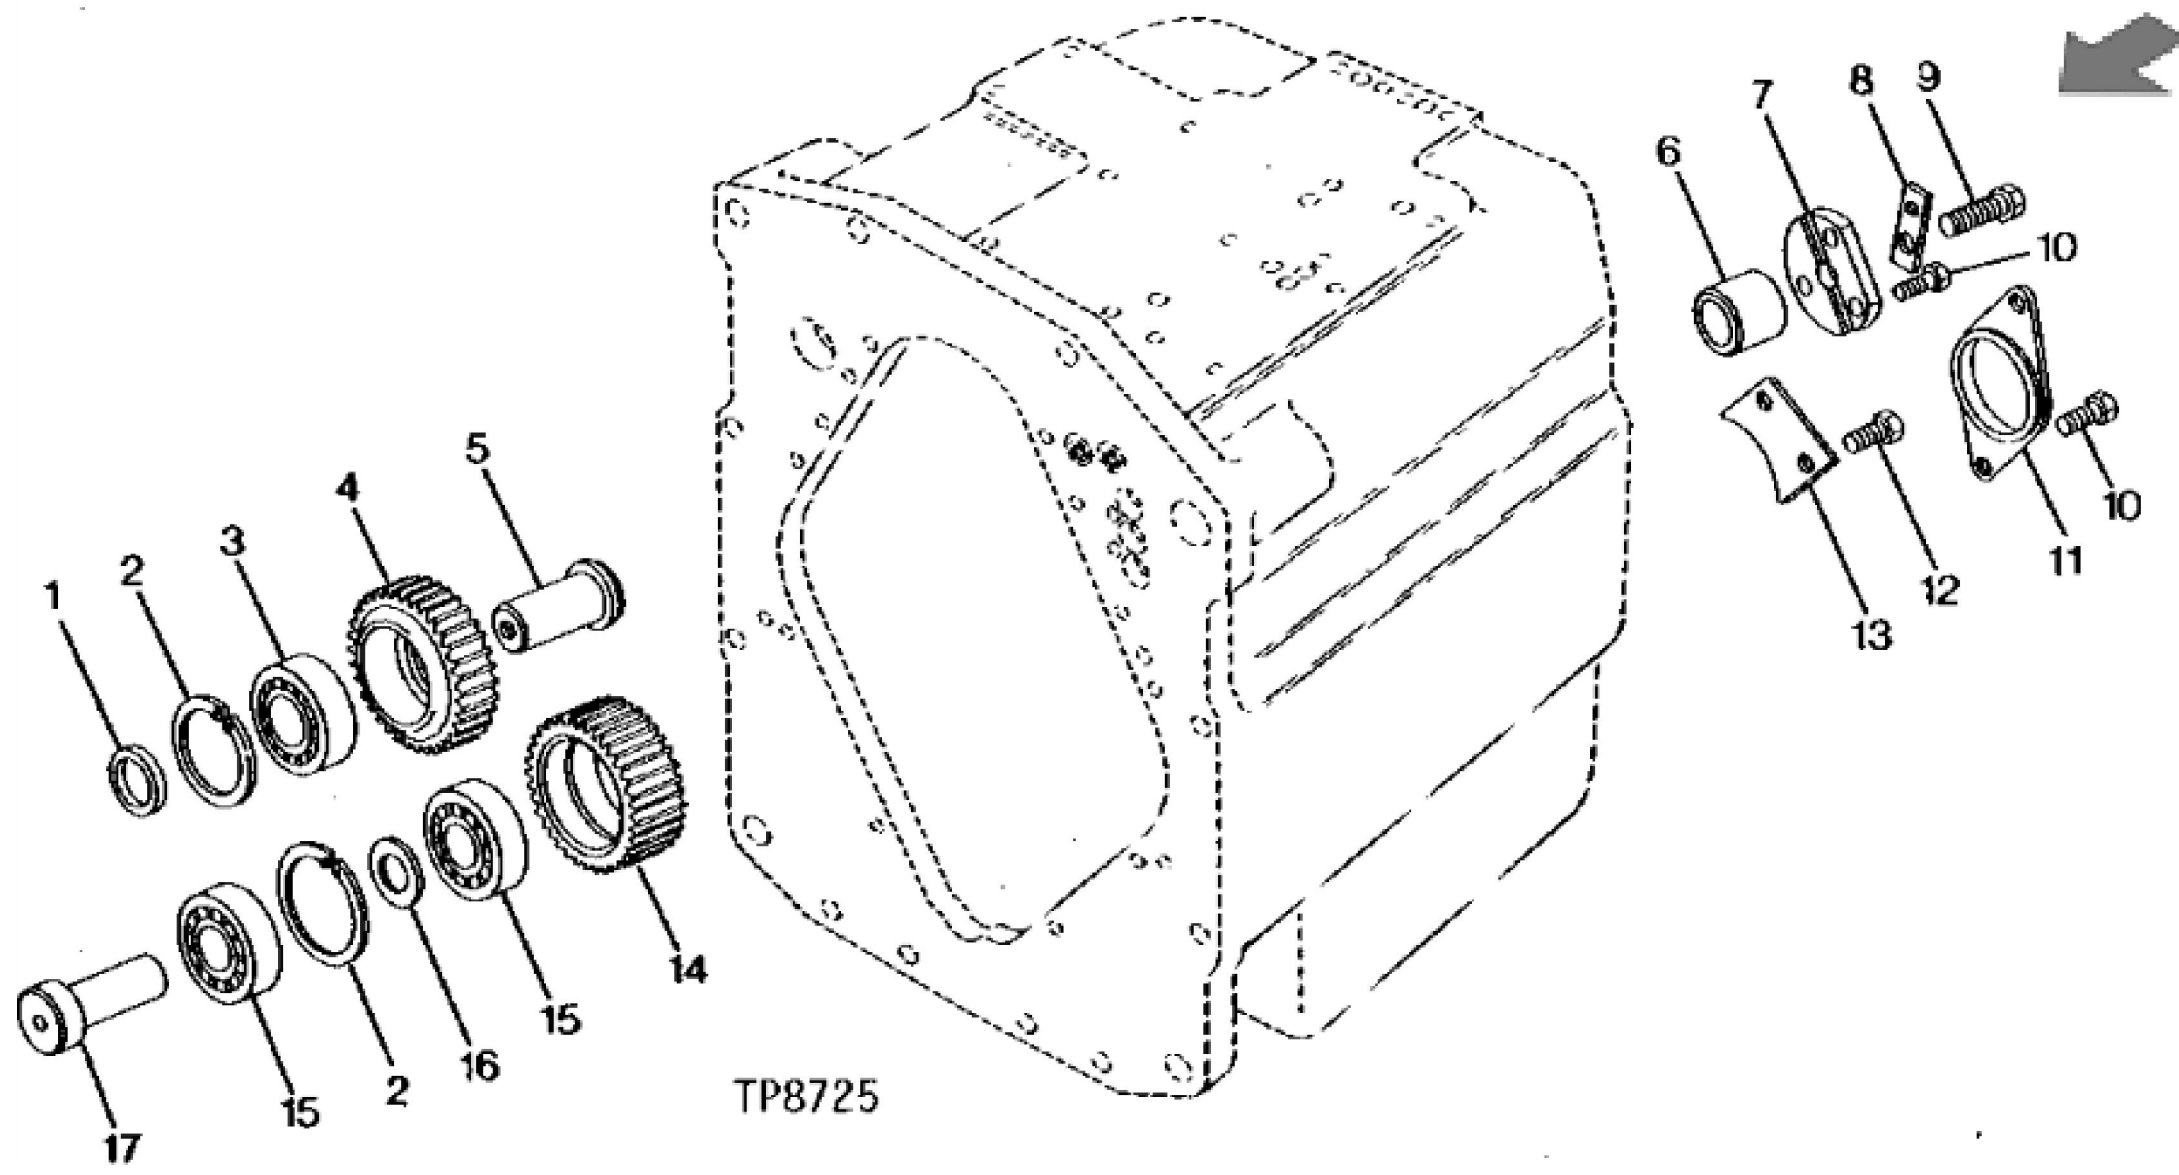

KEY	PART NO.	PART NAME	QTY	REMARKS
1	T42687	BUSHING	2	
2	AT40189	COVER	1	(SUB T41186 AND (2) T42687)
3	19H1805	CAP SCREW	8	1/2" X 2-1/4"
4	12H301	LOCK WASHER	8	1/2"
5	19H2676	CAP SCREW	1	3/8" X 1"
6	12H304	LOCK WASHER	10	3/8"
7	19H1726	CAP SCREW	6	3/8" X 2-1/4"
8	T41188	COVER	1	REAR TOP (ALSO USE T43514, 59 ML (2 OZ) BOTTLE OF PLASTIC GASKET
9	T20757	PLUG	1	
10	19H2664	CAP SCREW	3	5/16" X 3/4", (WITHOUT WINCH DRIVE)
11	12H303	LOCK WASHER	3	5/16", (WITHOUT WINCH DRIVE)
12	T15070	COVER	1	(WITHOUT WINCH DRIVE)
13	T12405	GASKET	1	(WITHOUT WINCH DRIVE)
14	T45617	HOUSING	1	
15	T18621	DOWEL PIN	4	
16	19H2735	CAP SCREW	4	1/2" X 2"
17	T21655	PIN	4	
18	19H2473	CAP SCREW	12	1/2" X 1-3/4"
18	TY9371	SEALANT	1	(ON ALL ATTACHING HARDWARE SPIRAL BEVEL HOUSING TO POWER SHIFT HOUSING)
19	19H2644	CAP SCREW	3	1/2" X 2-1/2"
20	19H2633	CAP SCREW	3	3/8" X 1-1/2"

TP15040

John Deere > Construction And Forestry >BULLDOZER >550B - BULLDOZER >550B Crawler Bulldozer >3 TRANSMISSION 3 >HOUSINGS AND COVERS 0341 >0341-3 - POWER SHIFT HOUSING AND COVER WITH SUMP BAFFLE (SERIAL NO.719978-) [01C17]

KEY	PART NO.	PART NAME	QTY	REMARKS
1	19H2441	CAP SCREW	1	1/2" X 1-3/4"
2	T45669	WASHER	1	
3	19H2633	CAP SCREW	12	3/8" X 1-1/2"
4	T104856	SLEEVE	1	
5	T104871	COVER	1	
6	HOUSING	1	(T104863 NO LONGER AVAILABLE)
7	T104855	DOWEL PIN	2	
8	RE57836	PIPE PLUG	2	1/2", (SUB FOR 15H561)
9	T104848	PLATE	1	SUMP BAFFLE
10	34M7111	SPRING PIN	5	10 X 30 MM
11	JD10364	BALL BEARING	1	
12	19H2898	CAP SCREW	2	1/2" X 1-1/4"

John Deere > Construction And Forestry >BULLDOZER >550B - BULLDOZER >550B Crawler Bulldozer >3 TRANSMISSION 3 >GEARS, SHAFTS, BEARINGS AND POWER SHIFT CLUTCH 0350 >0350-1 - FORWARD AND THIRD IDLER GEARS AND SHAFTS (SERIAL NO. -719977) [01C20]