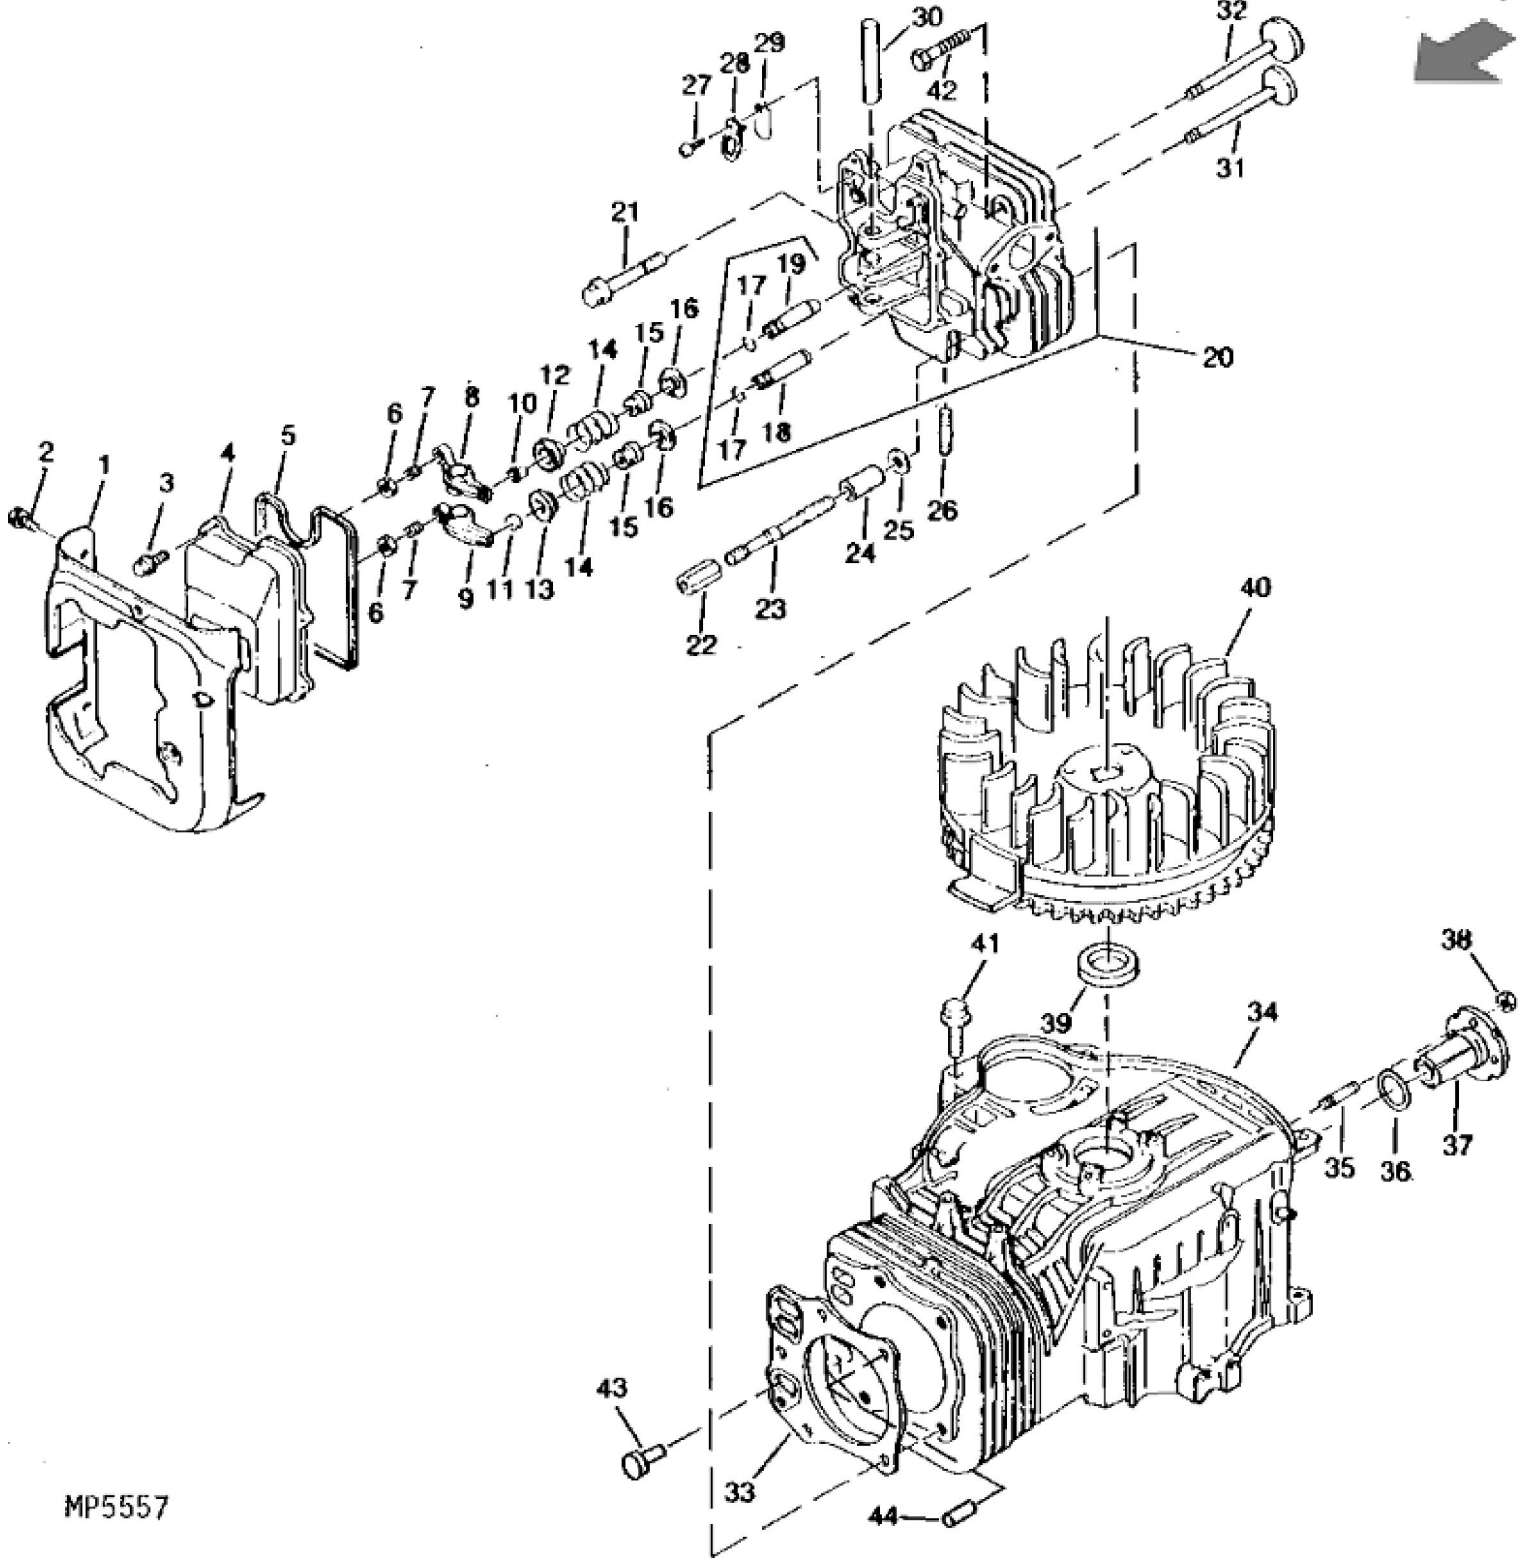

MP9041

John Deere > Turf And Utility >TRACTOR, LAWN AND GARDEN >170 - TRACTOR, LAWN AND GARDEN >170 Lawn Tractor (with 38-Inch Mower Deck) >20 ENGINE >ST554602 - ENGINE AND SHORT BLOCK

KEY	PART NO.	PART NAME	QTY	Serial No.	REMARKS
1	AM104801	SHORT BLOCK ASSEMBLY	1	____-006515	(SUB AM128555)
1	AM128555	SHORT BLOCK ASSEMBLY	1	006516-028504	(SUB AM130363), (SUB FOR AM104203 OR AM109221)
1	AM107397	SHORT BLOCK ASSEMBLY	1	028505-____	(SUB AM130363)
1	AM130363	SHORT BLOCK ASSEMBLY	1		(SUB FOR AM104203, AM104801 OR AM107397)
..	AM103425	GASOLINE ENGINE	1	____-006515	COMPLETE (FC420V-AS00), (SUB AM117741)
..	AM105201	GASOLINE ENGINE	1	006516-009053	COMPLETE (FC420V-BS00), (SUB AM117741)
..	AM105820	GASOLINE ENGINE	1	009054-028504	COMPLETE (FC420V-CS00), (SUB AM117741)
..	AM106110	GASOLINE ENGINE	1	028505-____	COMPLETE (FC420V-DS00), (SUB AM117741)
..	AM115844	GASOLINE ENGINE	1		(FC420V-ES00), (SUB AM117741)
..	AM117741	GASOLINE ENGINE	1		(SUB AM130363), (SUB FOR AM121100, AM121626, AM122327 OR AM128555), (FC420V-FS00)
..	AM130362	GASKET KIT	1	____-028504	ENGINE, (SUB FOR AM104606, AM116356 OR AM124818)
..	AM130362	GASKET KIT	1	028505-____	ENGINE, (SUB FOR AM107398, AM116356 OR AM124818)