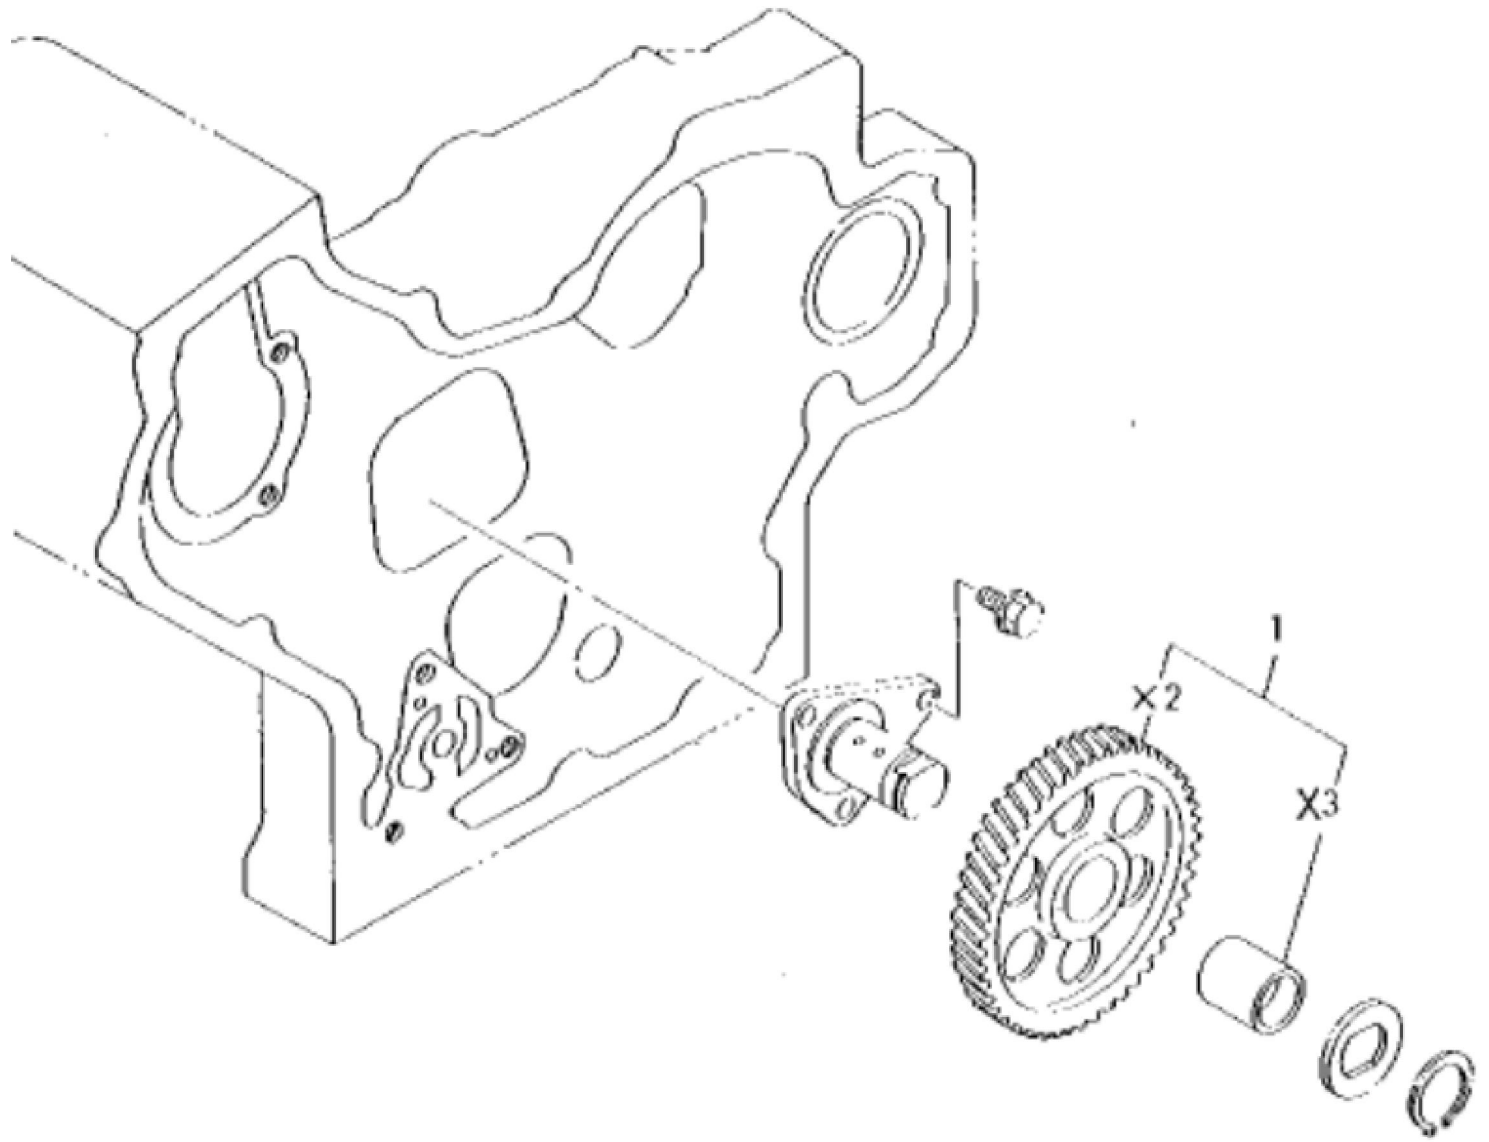

TP17387

KEY	PART NO.	PART NAME	QTY	REMARKS	
1	AT110848	MOUNTING PARTS	1		
2	CASE	1	(SUB AT110848)	
3	M801941	SEAL	1	(SUB FOR M87809)	
4	M87826	BOLT	10		

TP17388

KEY	PART NO.	PART NAME	QTY	REMARKS	
1	AM875078	GEAR	1		
2	GEAR	1	(SUB AM875078)	
3	M800300	BUSHING	1		
4	M800300	BUSHING	1		

TP21600

KEY	PART NO.	PART NAME	QTY	REMARKS	
1	AM101394	CRANKSHAFT	1		
2	CRANKSHAFT	1	(SUB AM101394)	
3	400R	BALL	3		
4	M89137	GEAR	1		
5	M87812	SHAFT KEY	1		
6	M802255	PIN	1	(SUB FOR CH10534)	
7	AT110783	PULLEY	1		
8	M800075	SCREW	1		
9	M800308	WASHER	1		