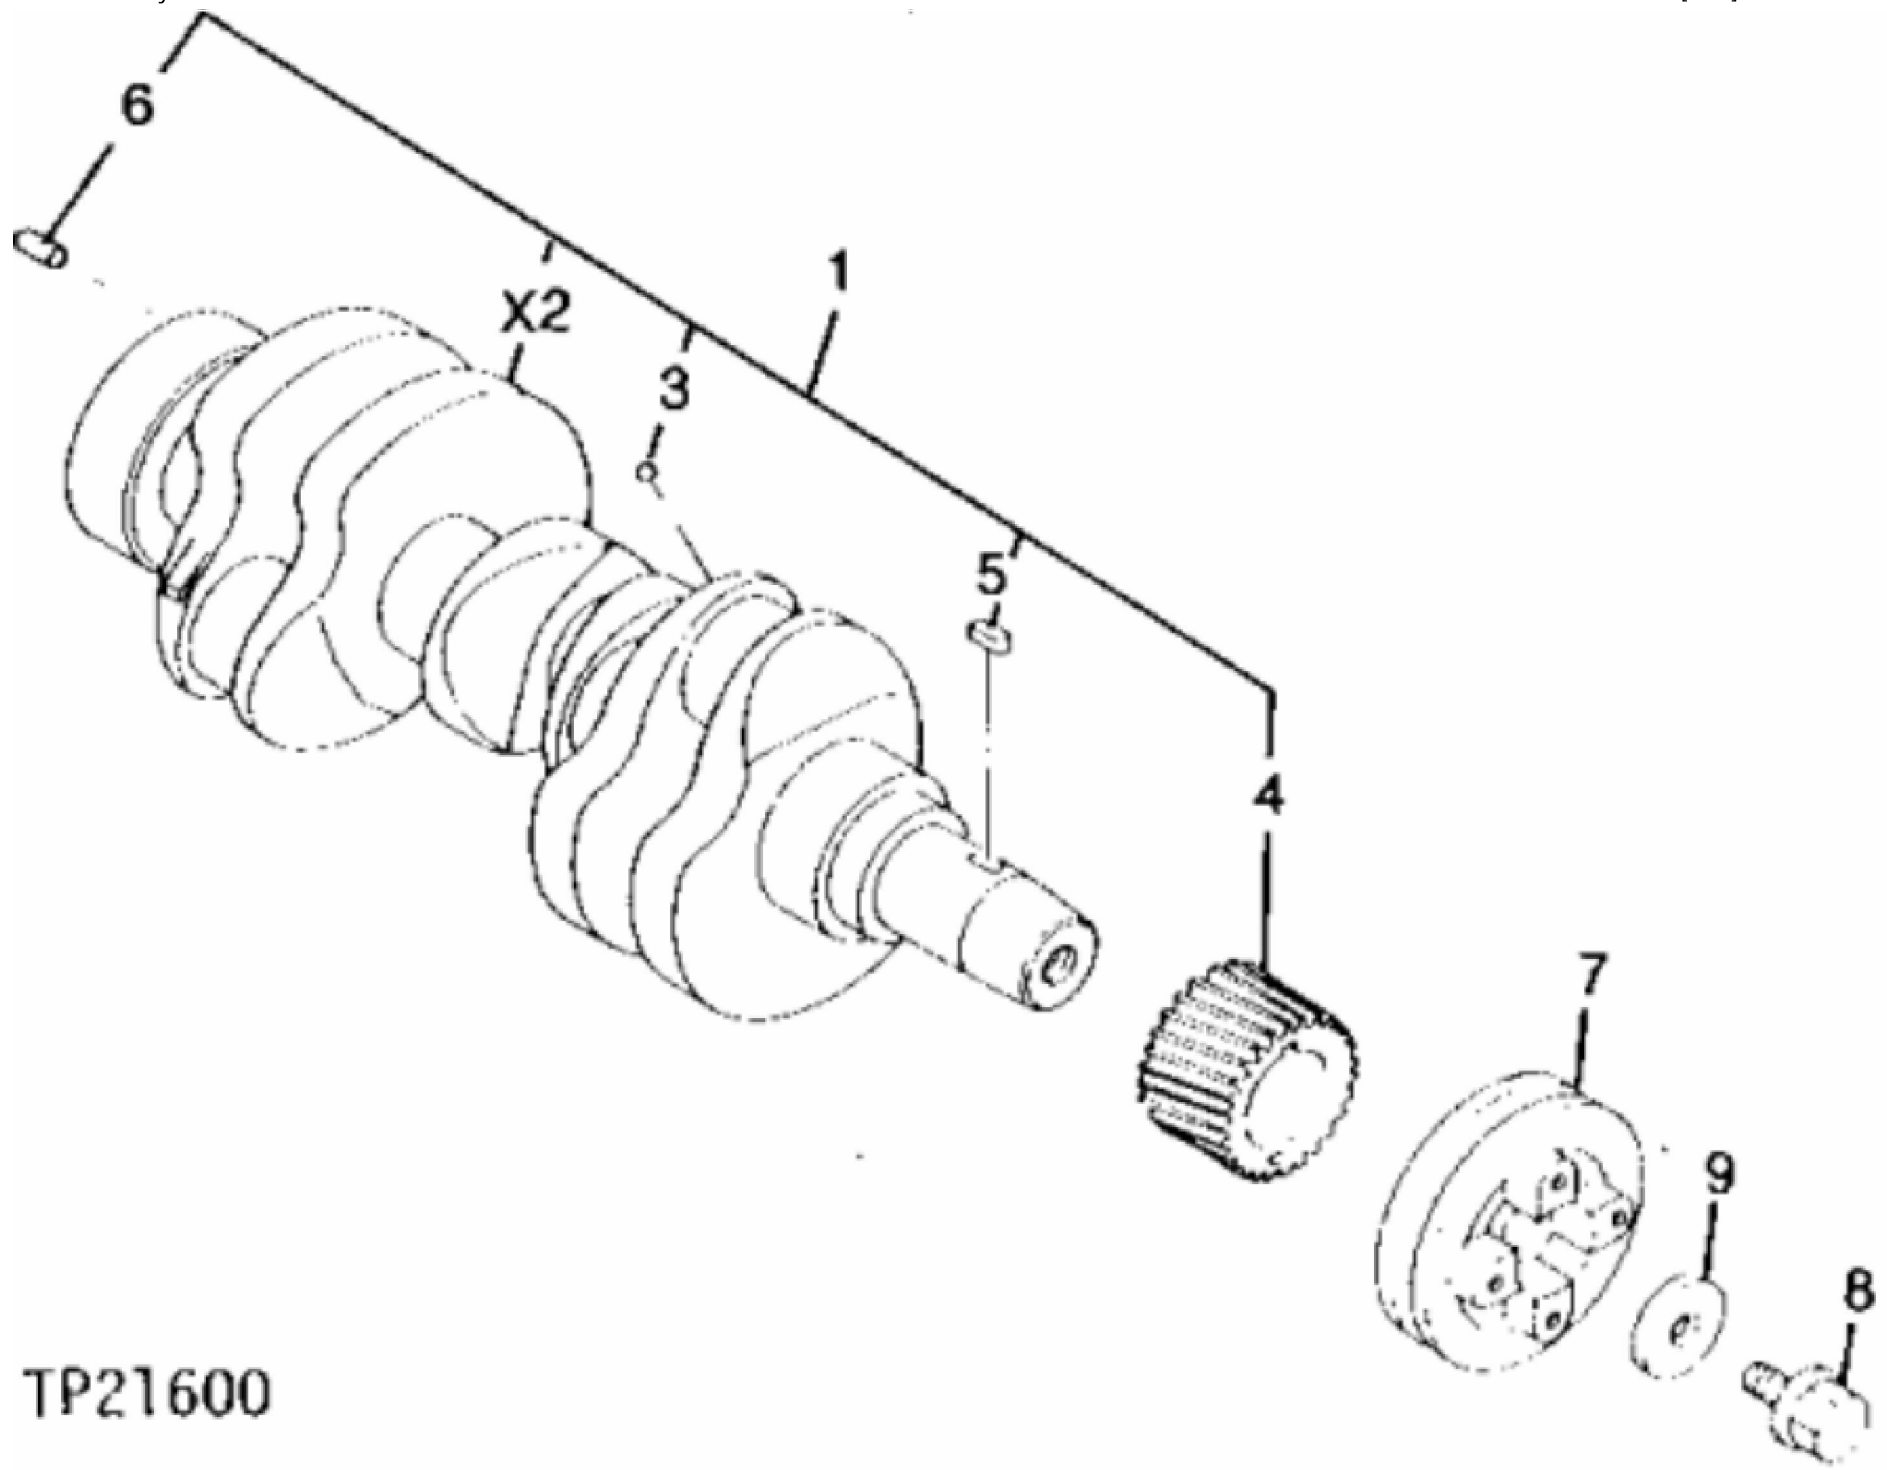

TP17387

KEY	PART NO.	PART NAME	QTY	REMARKS	
1	AT110848	MOUNTING PARTS	1		
2	CASE	1	(SUB AT110848)	
3	M801941	SEAL	1	(SUB FOR M87809)	
4	M87826	BOLT	10		

TP17388

KEY	PART NO.	PART NAME	QTY	REMARKS	
1	AM875078	GEAR	1		
2	GEAR	1	(SUB AM875078)	
3	M800300	BUSHING	1		
4	M800300	BUSHING	1		

TP21600

KEY	PART NO.	PART NAME	QTY	REMARKS	
1	AM101394	CRANKSHAFT	1		
2	CRANKSHAFT	1	(SUB AM101394)	
3	400R	BALL	3		
4	M89137	GEAR	1		
5	M87812	SHAFT KEY	1		
6	M802255	PIN	1	(SUB FOR CH10534)	
7	AT110783	PULLEY	1		
8	M800075	SCREW	1		
9	M800308	WASHER	1		