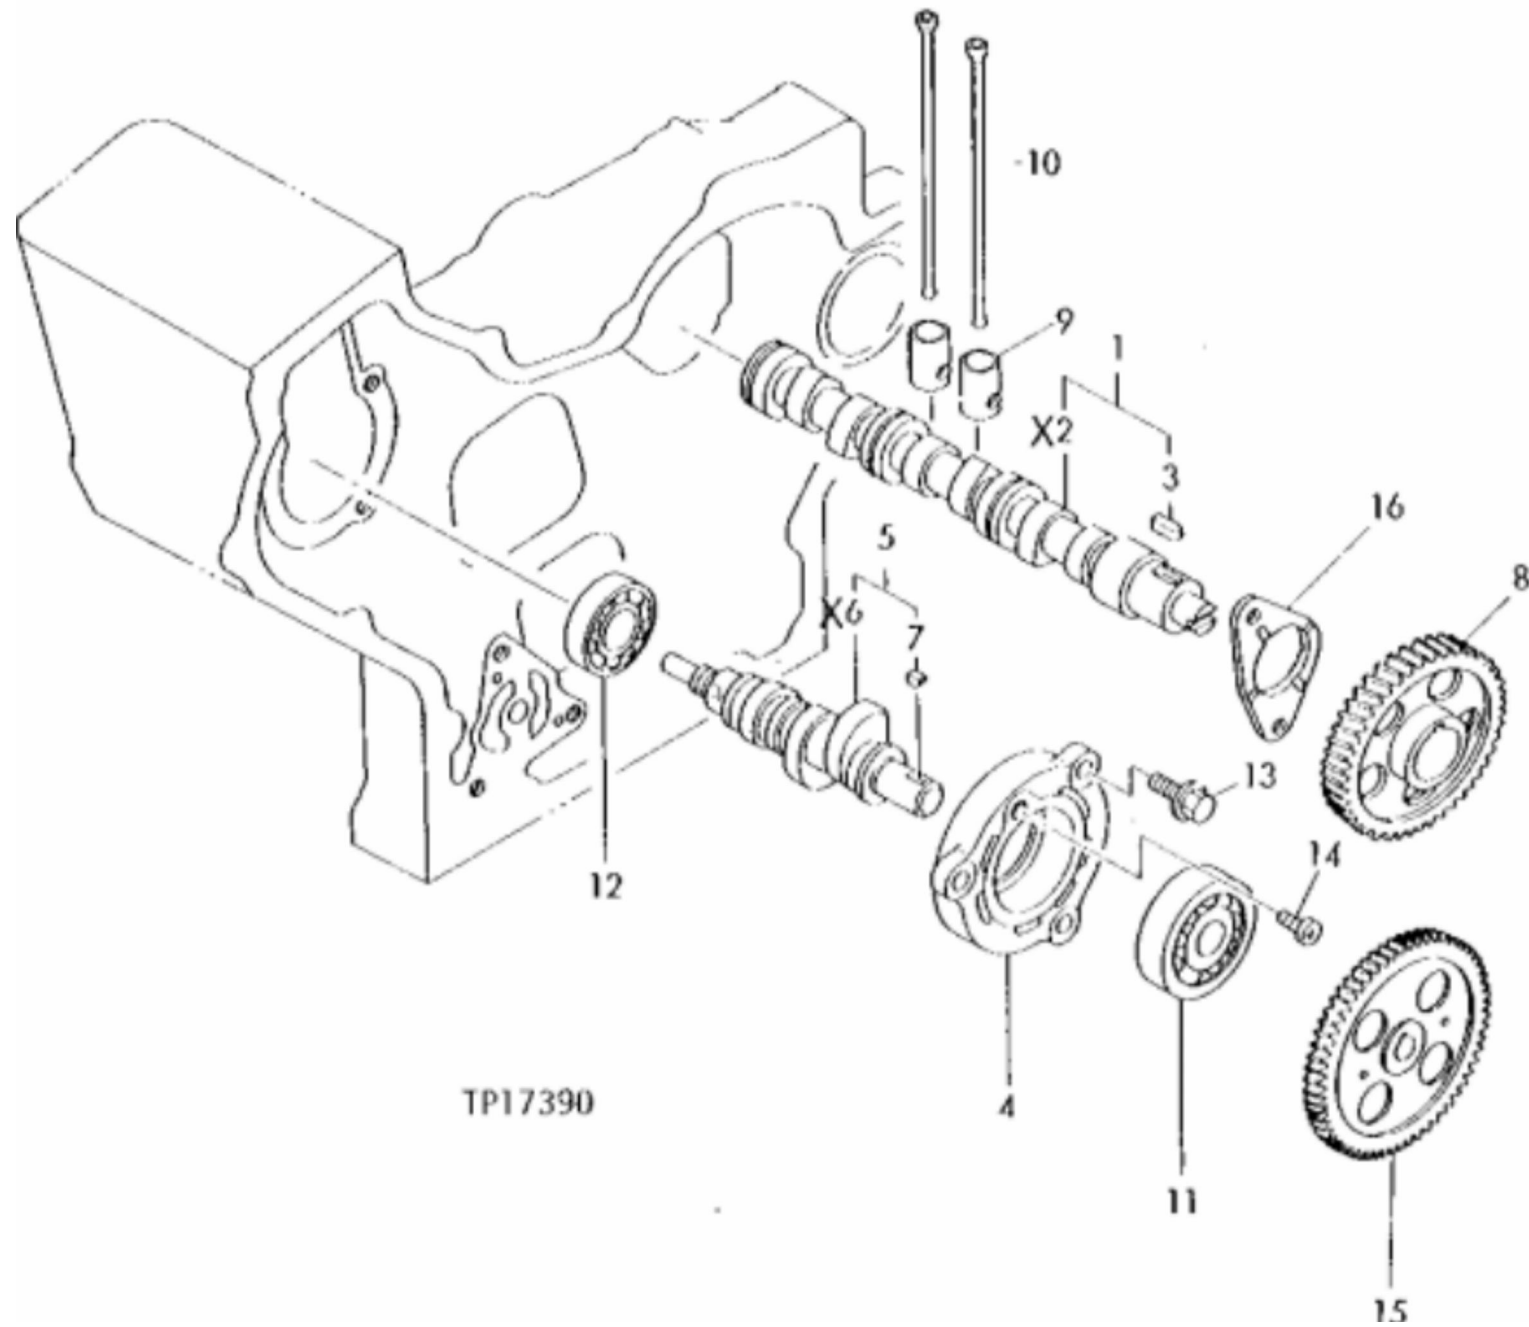

TP17387

KEY	PART NO.	PART NAME	QTY	REMARKS	
1	AT110848	MOUNTING PARTS	1		
2	CASE	1	(SUB AT110848)	
3	M801941	SEAL	1	(SUB FOR M87809)	
4	M87826	BOLT	10		

TP17388

KEY	PART NO.	PART NAME	QTY	REMARKS	
1	AM875078	GEAR	1		
2	GEAR	1	(SUB AM875078)	
3	M800300	BUSHING	1		
4	M800300	BUSHING	1		

TP21600

KEY	PART NO.	PART NAME	QTY	REMARKS	
1	AM101394	CRANKSHAFT	1		
2	CRANKSHAFT	1	(SUB AM101394)	
3	400R	BALL	3		
4	M89137	GEAR	1		
5	M87812	SHAFT KEY	1		
6	M802255	PIN	1	(SUB FOR CH10534)	
7	AT110783	PULLEY	1		
8	M800075	SCREW	1		
9	M800308	WASHER	1		