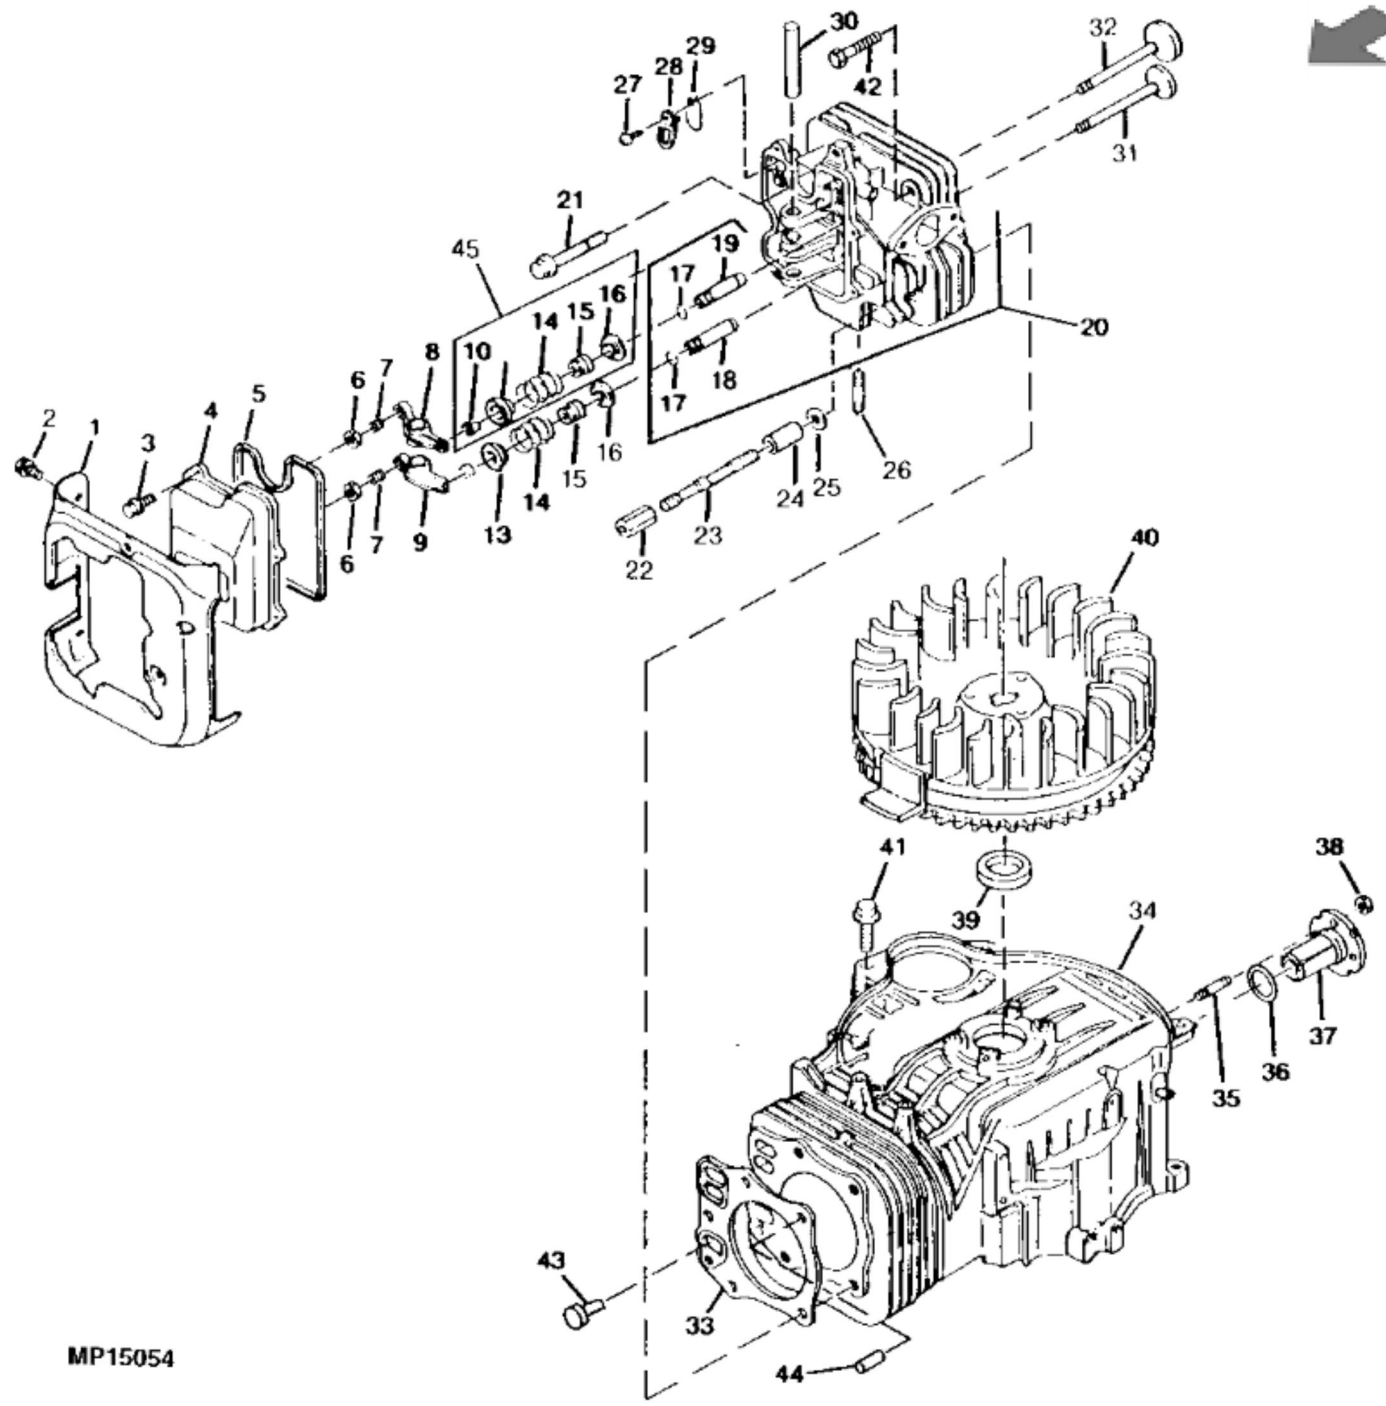

KEY	PART NO.	PART NAME	QTY	REMARKS	
1	AM109221	SHORT BLOCK ASSEMBLY	1	(SUB AM130363) (SUB FOR AM104203)	
1	AM130363	SHORT BLOCK ASSEMBLY	1		
..	AM105820	GASOLINE ENGINE	1	(FC420V-CS00) (ORDER AM130363)	
..	AM106110	GASOLINE ENGINE	1	(FC420V-DS00) (ORDER AM130363)	

KEY	PART NO.	PART NAME	QTY	240	260	265	REMARKS
27	M95848	SCREW	1				(SUB FOR PT12100)
28	PLATE	1				(G)
29	VALVE	1				(G) BREATHER
30	M70037	PIN	1				(F)
31	EXHAUST VALVE	1	X			(C)
31	M97256	VALVE	1		X	X	(D)
32	INTAKE VALVE	1	X			
32	M97255	VALVE	1		X	X	(C); (D)
33	M74160	RING	1	X			HEAD
33	M77752	ENGINE CYLINDER HEAD GASKET	1		X	X	HEAD
34	AM109210	CRANKCASE	1	X			(SUB FOR AM104554)
34	AM101675	CRANKCASE	1		X	X	
35	M88447	STUD	4				
36	M70096	O-RING	1				
37	M70186	SHAFT	1				CRANKSHAFT COUNTERWEIGHT (STEEL)
38	M70097	NUT	4				
39	M88451	SEAL	1				
40	AM104558	FLYWHEEL	1	X			NLA
40	AM102381	FLYWHEEL	1		X	X	NLA
41	MIU12001	BOLT	2				(SUB FOR M115466)
42	M74161	PIN	1	X			
42	M70012	BOLT	2		X	X	
43	M74249	VALVE	1	X			NLA; CHECK
44	M74163	PIN	2	X			
45	AM109423	INTAKE VALVE	1	X			INTAKE VALVE
45	AM109294	KIT	1		X	X	NLA; Includes Parts Marked (C); SUB FOR AM109421; Intake Valve
..	AM109422	EXHAUST VALVE	1	X			EXH. VALVE,)
..	AM109295	VALVE KIT	1		X	X	NLA; INCLUDES PARTS MARKED (D); SUB FOR AM109420; Exhaust Valve
..	AM109213	ARM KIT	1				NLA; Includes Parts Marked (F); Rocker Arm & Shaft
..	AM109222	VALVE TRAIN KIT	1				VALVE & PLATE, (INCLUDES PARTS MARKED (G))
..	AM116037	HARDWARE KIT	1				NLA; INCLUDES PARTS MARKED (H); Screw and Nut