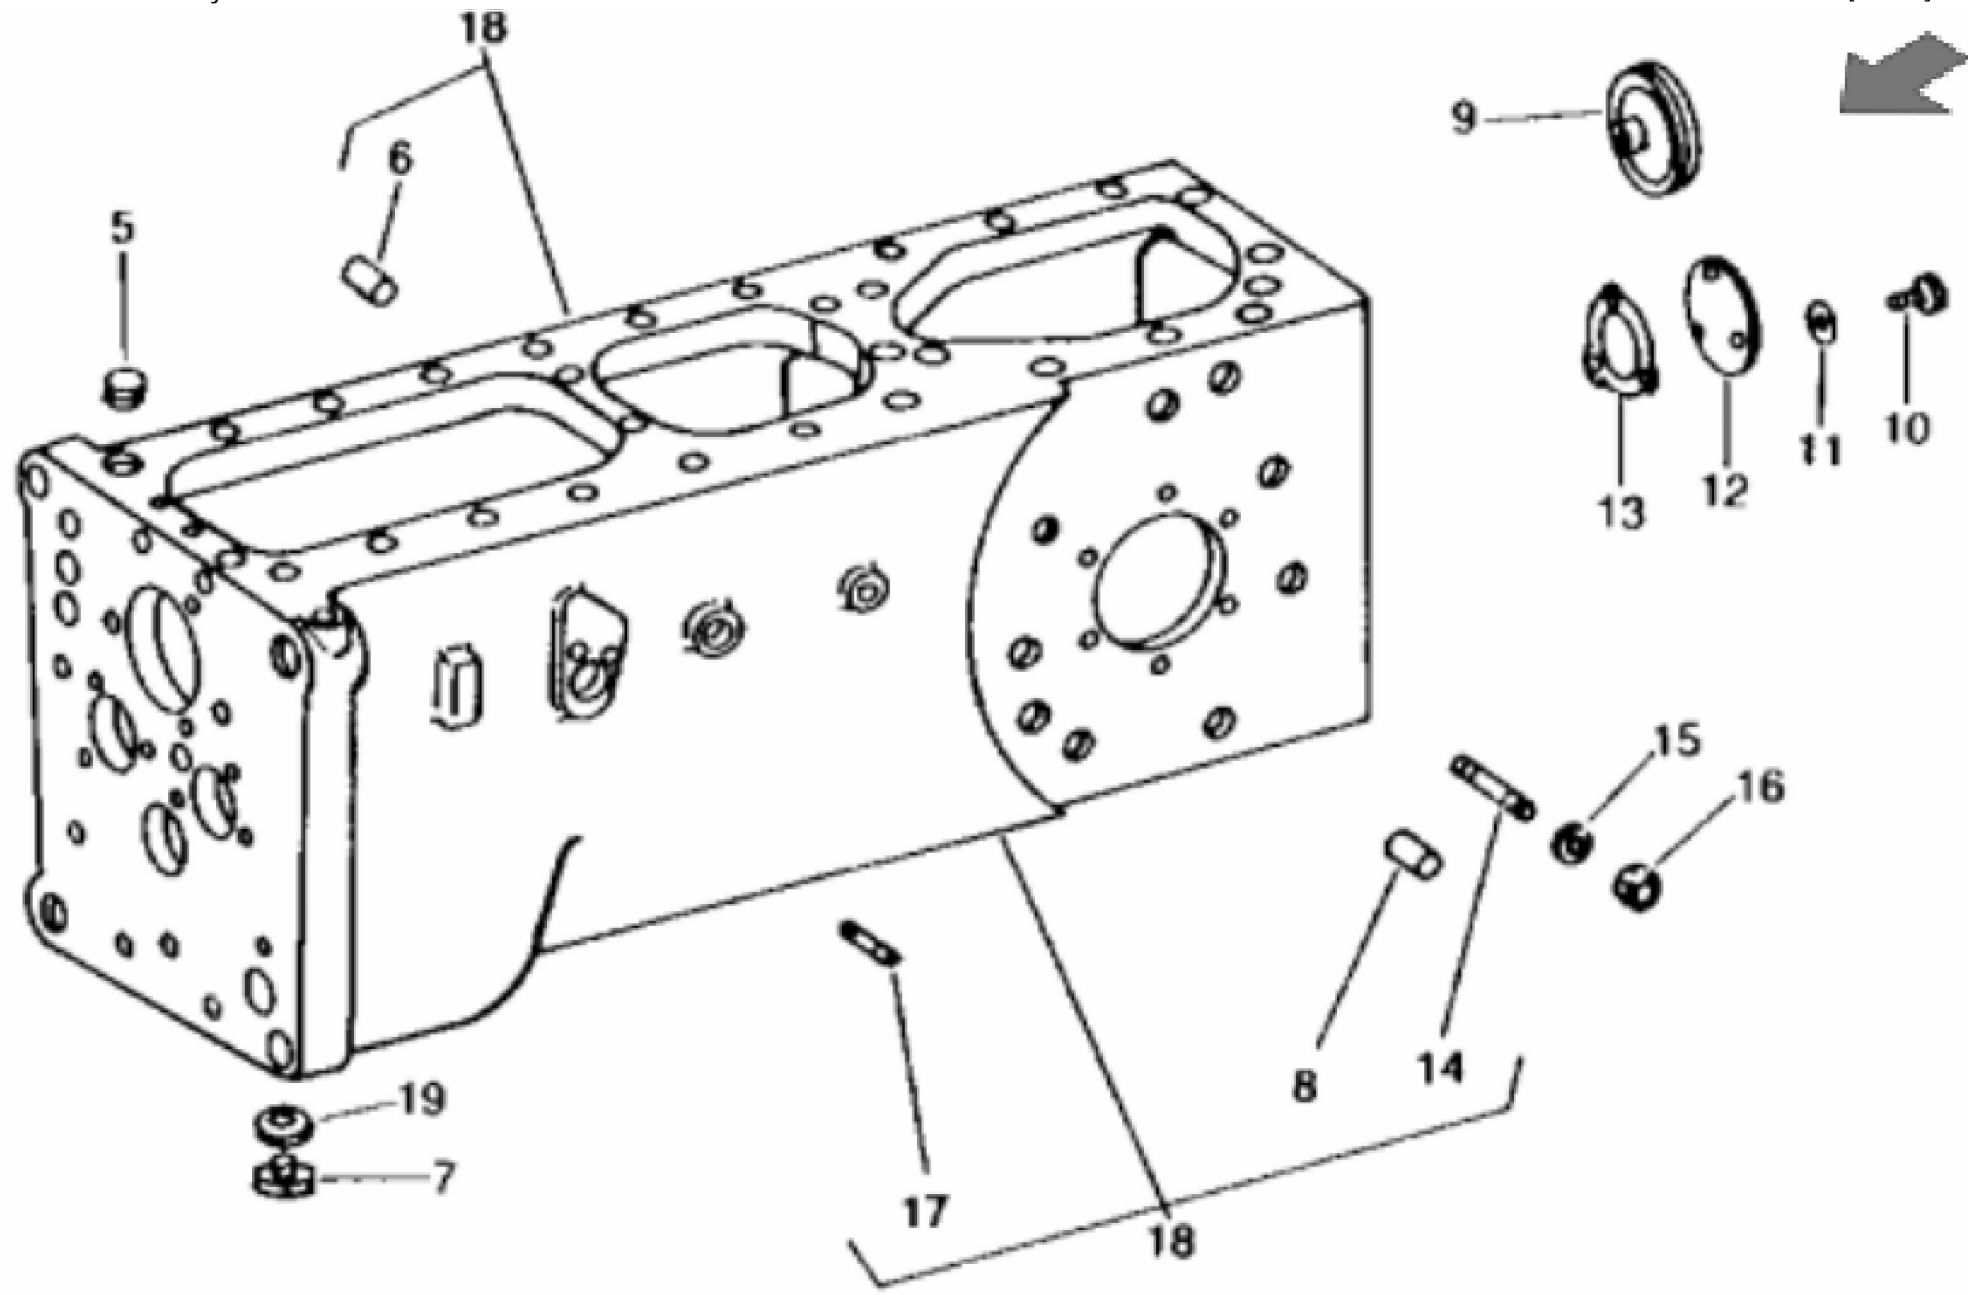

T24727

KEY	PART NO.	PART NAME	QTY	REMARKS
1	19H3196	CAP SCREW	2	3/4" X 4", UPPER
2	T20945	PLUG	2	RUBBER
3	19H2726	CAP SCREW	2	5/8" X 4", UPPER
4	12H294	LOCK WASHER	4	5/8"
5	T14368	BUSHING	4	
6	AT35201	HOUSING	1	WITH BUSHING, GROOVE PIN, PIPE PLUG AND COTTER PIN, (MARKED T36244 OR T34458)
7	19H2599	CAP SCREW	2	5/8" X 2-1/2", LOWER
8	T26565	DOWEL PIN	2	
9	19H3612	CAP SCREW	2	3/4" X 6-1/4", LOWER
10	T10510	WASHER	4	(USE IF AVAILABLE)
10	R78019	WASHER	4	(SUB FOR T10510)
11	T21300	BUSHING	2	HOLLOW, UPPER LEFT AND LOWER RIGHT SIDE
12	11M7030	COTTER PIN	1	5 X 40 MM
13	T16662	GROOVE PIN	1	
14	T21301	GROMMET	1	
15	T10811	PLUG	1	(WITHOUT 1000 RPM PTO OR WINCH)
16	15H558	PIPE PLUG	1	HEX. CTSK., 1/8"

TP12334

KEY	PART NO.	PART NAME	QTY	REMARKS
1	AM1074T	BREATHER	1	
2	AT18907	DIPSTICK	1	
3	T13752	WASHER	1	
4	T17297	THREADED NIPPLE	1	
5	19H2633	CAP SCREW	3	3/8" X 1-1/2"
6	12H304	LOCK WASHER	28	3/8"
7	19H3031	CAP SCREW	4	3/8" X 2-1/2"
8	T41188	COVER	1	REAR (USE WITH LEVER STEERING)
9	19H2733	CAP SCREW	2	HS, SAE 8, 3/8" X 2-3/8" (MIDDLE REAR HOLES)
10	19H2676	CAP SCREW	1	3/8" X 1"
11	T43567	COVER	1	
11	T19935	CLAMP	3	(FRONT SCREW LEFT OF CENTER IN TRANSMISSION TOP FRONT COVER. INDEX 45 DEGREE TO RIGHT FRONT FOR FUEL RETURN HOSE) (2 - LEFT SIDE SCREWS IN TRANSMISSION TOP FRONT COVER SECOND FROM FRONT AND FIFTH FROM FRONT. INDEX TO LEFT FOR WIRING HARNESS)
12	19H2732	CAP SCREW	15	HS, SAE 8, 3/8" X 2-3/4"
13	AT13021	PIPE PLUG	1	AND GASKET
14	24H1781	WASHER	1	13/32" X 7/8" X 1/4"
15	19H2458	CAP SCREW	1	HS, SAE 8, 3/8" X 3"
16	R46415	CLAMP	1	
17	15H275	PIPE PLUG	2	1/4"
18	15H275	PIPE PLUG	1	1/4", (USE WITH PEDAL STEERING)