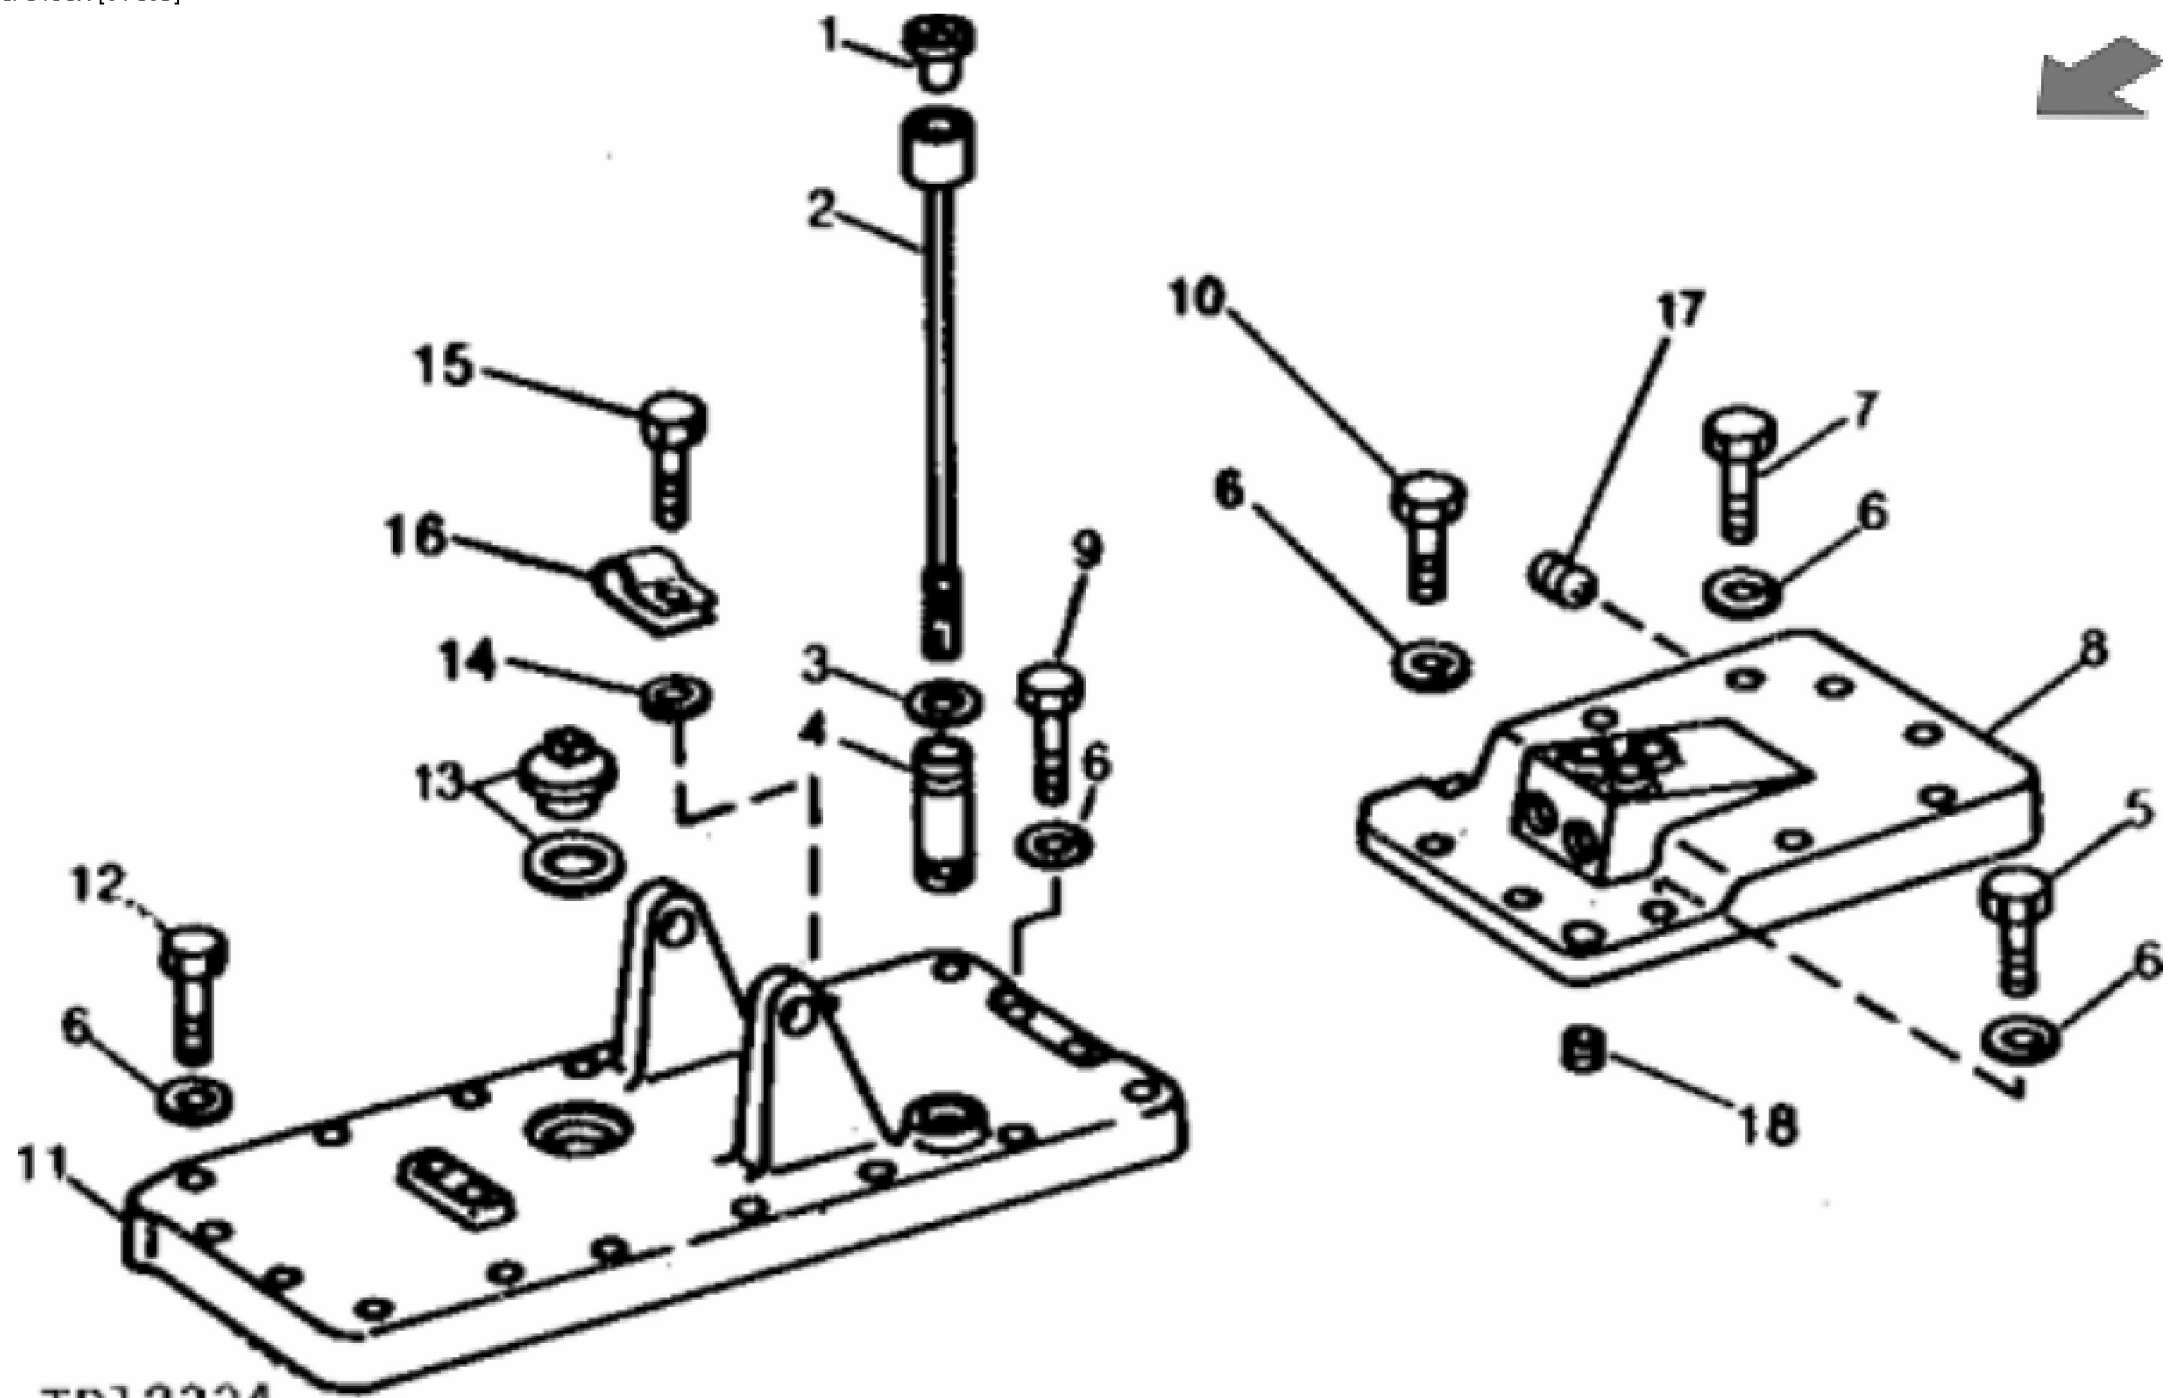

T24727

KEY	PART NO.	PART NAME	QTY	REMARKS
1	19H3196	CAP SCREW	2	3/4" X 4", UPPER
2	T20945	PLUG	2	RUBBER
3	19H2726	CAP SCREW	2	5/8" X 4", UPPER
4	12H294	LOCK WASHER	4	5/8"
5	T14368	BUSHING	4	
6	AT35201	HOUSING	1	WITH BUSHING, GROOVE PIN, PIPE PLUG AND COTTER PIN, (MARKED T36244 OR T34458)
7	19H2599	CAP SCREW	2	5/8" X 2-1/2", LOWER
8	T26565	DOWEL PIN	2	
9	19H3612	CAP SCREW	2	3/4" X 6-1/4", LOWER
10	T10510	WASHER	4	(USE IF AVAILABLE)
10	R78019	WASHER	4	(SUB FOR T10510)
11	T21300	BUSHING	2	HOLLOW, UPPER LEFT AND LOWER RIGHT SIDE
12	11M7030	COTTER PIN	1	5 X 40 MM
13	T16662	GROOVE PIN	1	
14	T21301	GROMMET	1	
15	T10811	PLUG	1	(WITHOUT 1000 RPM PTO OR WINCH)
16	15H558	PIPE PLUG	1	HEX. CTSK., 1/8"

TP12334

KEY	PART NO.	PART NAME	QTY	REMARKS
1	AM1074T	BREATHER	1	
2	AT18907	DIPSTICK	1	
3	T13752	WASHER	1	
4	T17297	THREADED NIPPLE	1	
5	19H2633	CAP SCREW	3	3/8" X 1-1/2"
6	12H304	LOCK WASHER	28	3/8"
7	19H3031	CAP SCREW	4	3/8" X 2-1/2"
8	T41188	COVER	1	REAR (USE WITH LEVER STEERING)
9	19H2733	CAP SCREW	2	HS, SAE 8, 3/8" X 2-3/8" (MIDDLE REAR HOLES)
10	19H2676	CAP SCREW	1	3/8" X 1"
11	T43567	COVER	1	
11	T19935	CLAMP	3	(FRONT SCREW LEFT OF CENTER IN TRANSMISSION TOP FRONT COVER. INDEX 45 DEGREE TO RIGHT FRONT FOR FUEL RETURN HOSE) (2 - LEFT SIDE SCREWS IN TRANSMISSION TOP FRONT COVER SECOND FROM FRONT AND FIFTH FROM FRONT. INDEX TO LEFT FOR WIRING HARNESS)
12	19H2732	CAP SCREW	15	HS, SAE 8, 3/8" X 2-3/4"
13	AT13021	PIPE PLUG	1	AND GASKET
14	24H1781	WASHER	1	13/32" X 7/8" X 1/4"
15	19H2458	CAP SCREW	1	HS, SAE 8, 3/8" X 3"
16	R46415	CLAMP	1	
17	15H275	PIPE PLUG	2	1/4"
18	15H275	PIPE PLUG	1	1/4", (USE WITH PEDAL STEERING)