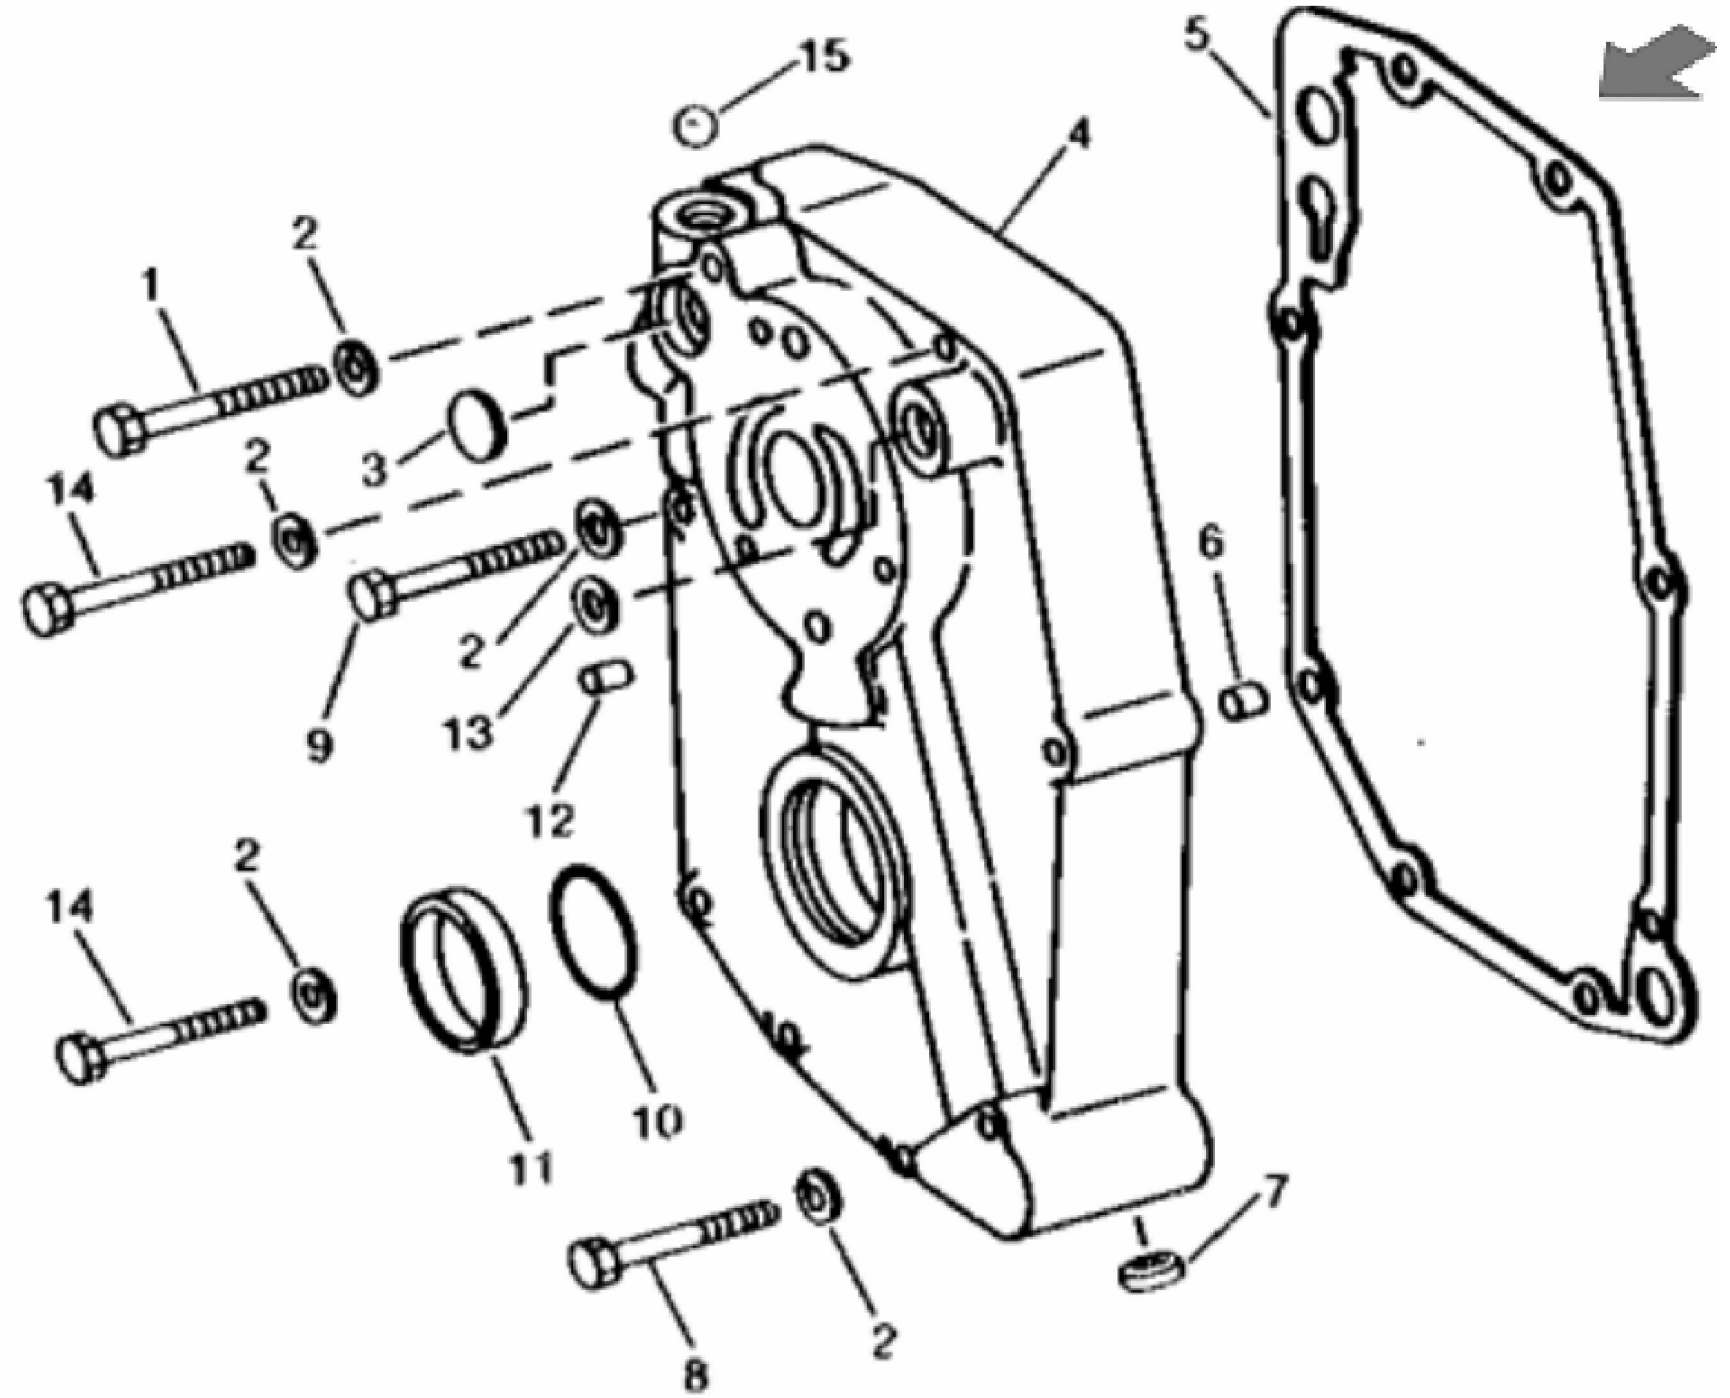

T24727

KEY	PART NO.	PART NAME	QTY	REMARKS
1	19H3196	CAP SCREW	2	3/4" X 4", UPPER
2	T20945	PLUG	2	RUBBER
3	19H2726	CAP SCREW	2	5/8" X 4", UPPER
4	12H294	LOCK WASHER	4	5/8"
5	T14368	BUSHING	4	
6	AT35201	HOUSING	1	WITH BUSHING, GROOVE PIN, PIPE PLUG AND COTTER PIN, (MARKED T36244 OR T34458)
7	19H2599	CAP SCREW	2	5/8" X 2-1/2", LOWER
8	T26565	DOWEL PIN	2	
9	19H3612	CAP SCREW	2	3/4" X 6-1/4", LOWER
10	T10510	WASHER	4	(USE IF AVAILABLE)
10	R78019	WASHER	4	(SUB FOR T10510)
11	T21300	BUSHING	2	HOLLOW, UPPER LEFT AND LOWER RIGHT SIDE
12	11M7030	COTTER PIN	1	5 X 40 MM
13	T16662	GROOVE PIN	1	
14	T21301	GROMMET	1	
15	T10811	PLUG	1	(WITHOUT 1000 RPM PTO OR WINCH)
16	15H558	PIPE PLUG	1	HEX. CTSK., 1/8"

TP12334

KEY	PART NO.	PART NAME	QTY	REMARKS
1	AM1074T	BREATHER	1	
2	AT18907	DIPSTICK	1	
3	T13752	WASHER	1	
4	T17297	THREADED NIPPLE	1	
5	19H2633	CAP SCREW	3	3/8" X 1-1/2"
6	12H304	LOCK WASHER	28	3/8"
7	19H3031	CAP SCREW	4	3/8" X 2-1/2"
8	T41188	COVER	1	REAR (USE WITH LEVER STEERING)
9	19H2733	CAP SCREW	2	HS, SAE 8, 3/8" X 2-3/8" (MIDDLE REAR HOLES)
10	19H2676	CAP SCREW	1	3/8" X 1"
11	T43567	COVER	1	
11	T19935	CLAMP	3	(FRONT SCREW LEFT OF CENTER IN TRANSMISSION TOP FRONT COVER. INDEX 45 DEGREE TO RIGHT FRONT FOR FUEL RETURN HOSE) (2 - LEFT SIDE SCREWS IN TRANSMISSION TOP FRONT COVER SECOND FROM FRONT AND FIFTH FROM FRONT. INDEX TO LEFT FOR WIRING HARNESS)
12	19H2732	CAP SCREW	15	HS, SAE 8, 3/8" X 2-3/4"
13	AT13021	PIPE PLUG	1	AND GASKET
14	24H1781	WASHER	1	13/32" X 7/8" X 1/4"
15	19H2458	CAP SCREW	1	HS, SAE 8, 3/8" X 3"
16	R46415	CLAMP	1	
17	15H275	PIPE PLUG	2	1/4"
18	15H275	PIPE PLUG	1	1/4", (USE WITH PEDAL STEERING)