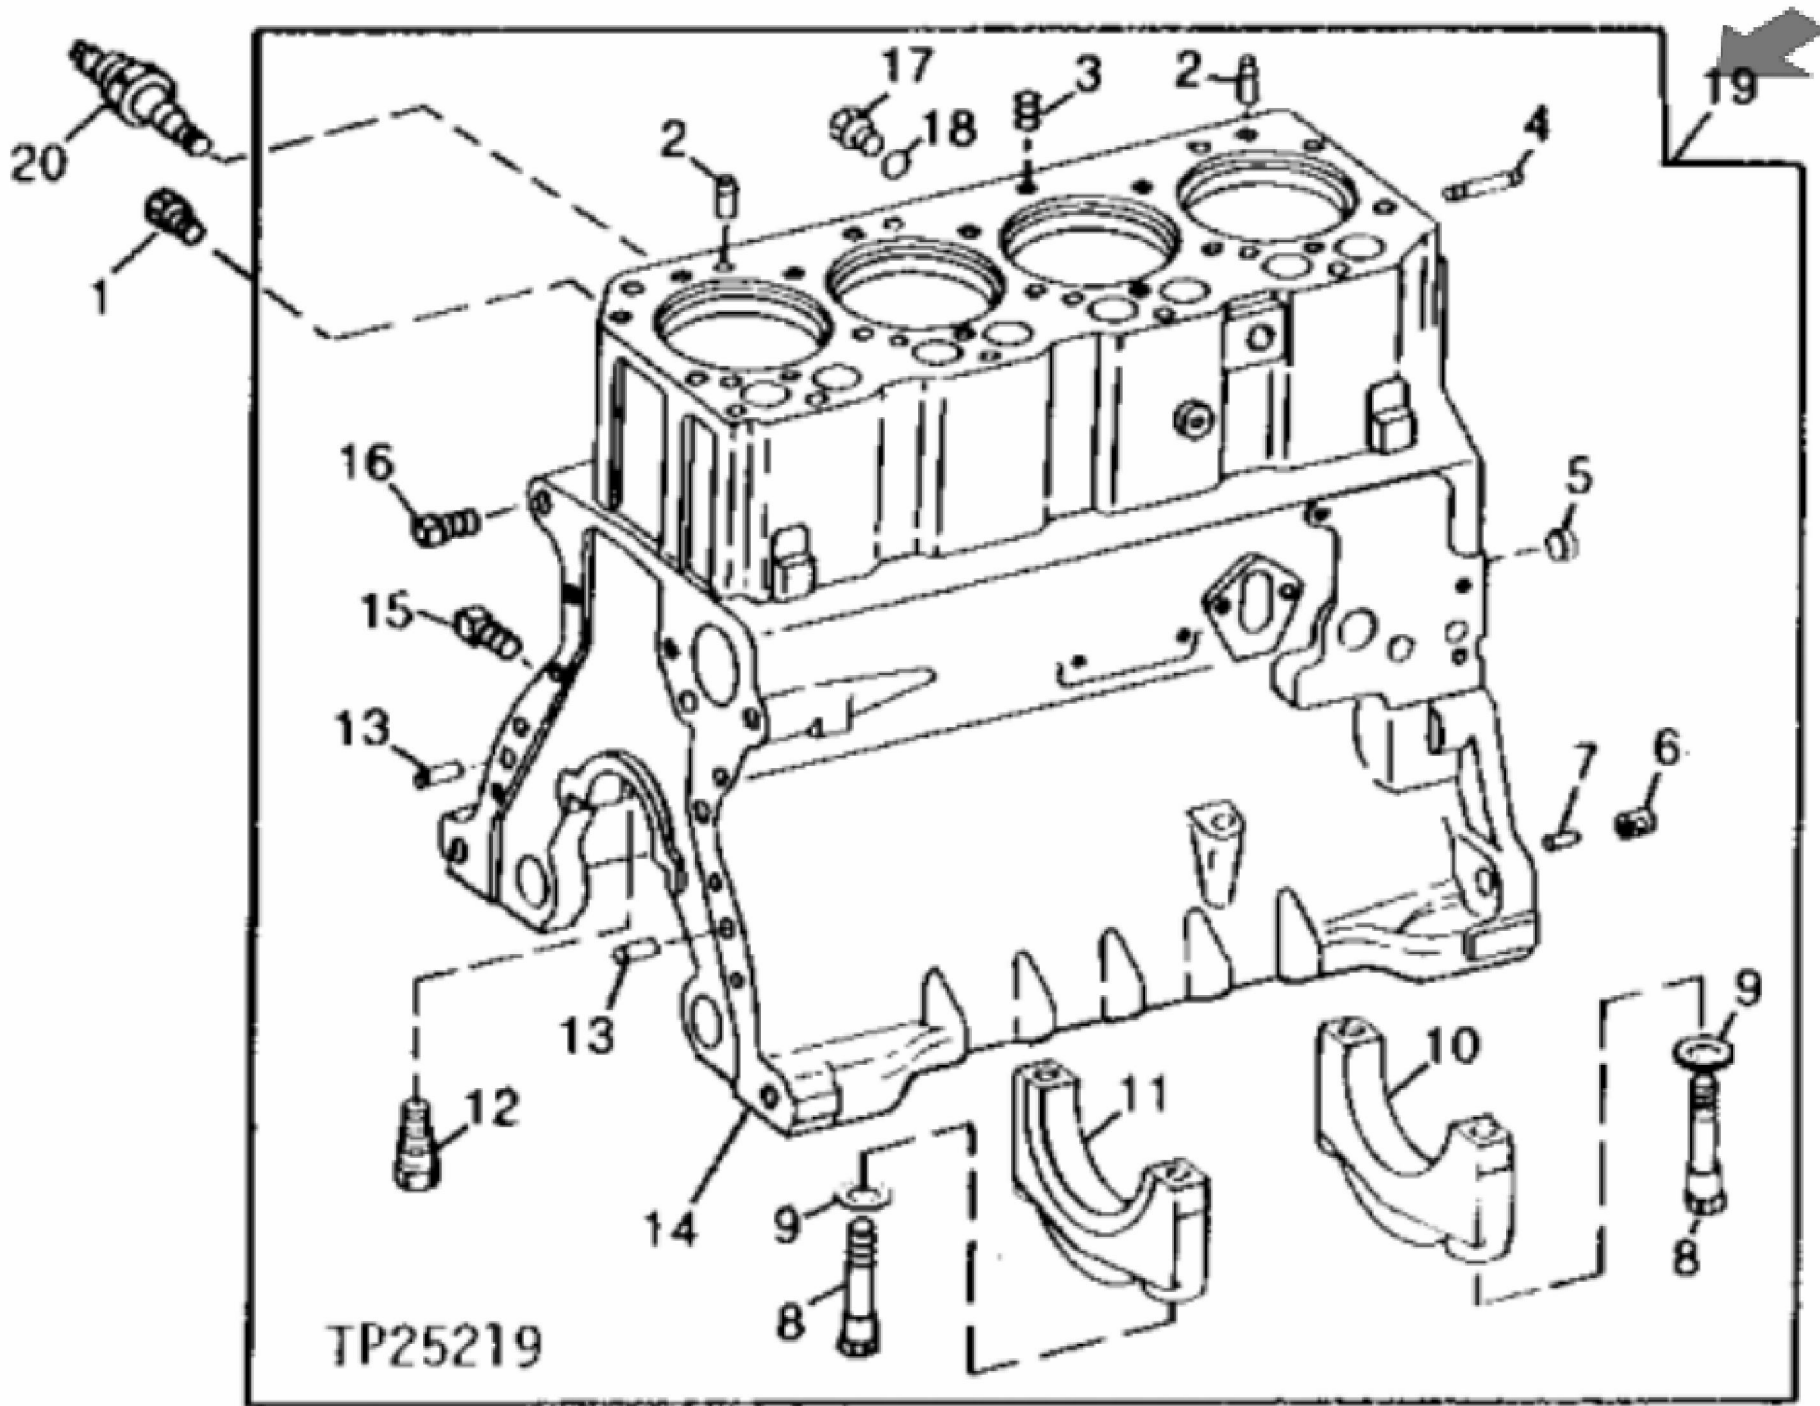

KEY	PART NO.	PART NAME	QTY	Engine Serial No.	REMARKS
1	R74195	SCREW	8		12.700 X 63.500 mm
2	.....	BUSHING	4		(R56186 NO LONGER AVAILABLE)
3	RE53716	CONNECTING ROD	4		(MARKED R116851) (SUB FOR AR66400) (MARKED R56187)
3	SE500746	CONNECTING ROD REMAN	AR		(REMAN FOR RE53716)
4	R54114	SNAP RING	8		
5	.....	PIN	4		
6	RE507852	PISTON RING KIT	4		(SUB FOR RE15674, RE48818, RE66820)
7	.....	PISTON	4	____-216421	(AR96389 NO LONGER AVAILABLE, FURNISH RE19833)
7	.....	PISTON	4	216422-____	(RE28920 NO LONGER AVAIBLE, FURNISH RE53073)
8	R121867	CYLINDER LINER	4		(SUB FOR R80500) (SUB RE500024)
9	AR65507	O-RING KIT	4		
10	RE19833	KIT	4	____-216421	(SUB FOR RE19832)
10	RE53073	PISTON-LINER KIT	4	216422-____	(SUB FOR RE28977)
11	AR97517	BEARING	4		STANDARD (SET OF (2) R54801)
11	.....	BEARING	4		(AR97652 NO LONGER AVAILABLE) 0.05 MM (.002") UNDERSIZE (SET OF (2) R73595)
11	AR97653	BEARING	4		0.25 MM (.010") UNDERSIZE (SET OF (2) R73596)
11	AR97654	BEARING	4		0.51 MM (.020") UNDERSIZE (SET OF (2) R73597)
11	AR97655	BEARING	4		0.76 MM (.030") UNDERSIZE (SET OF (2) R73598)
12	RE500024	CYLINDER LINER	4		
13	.....	BUSHING	4		
14	RE63913	PIN KIT	4