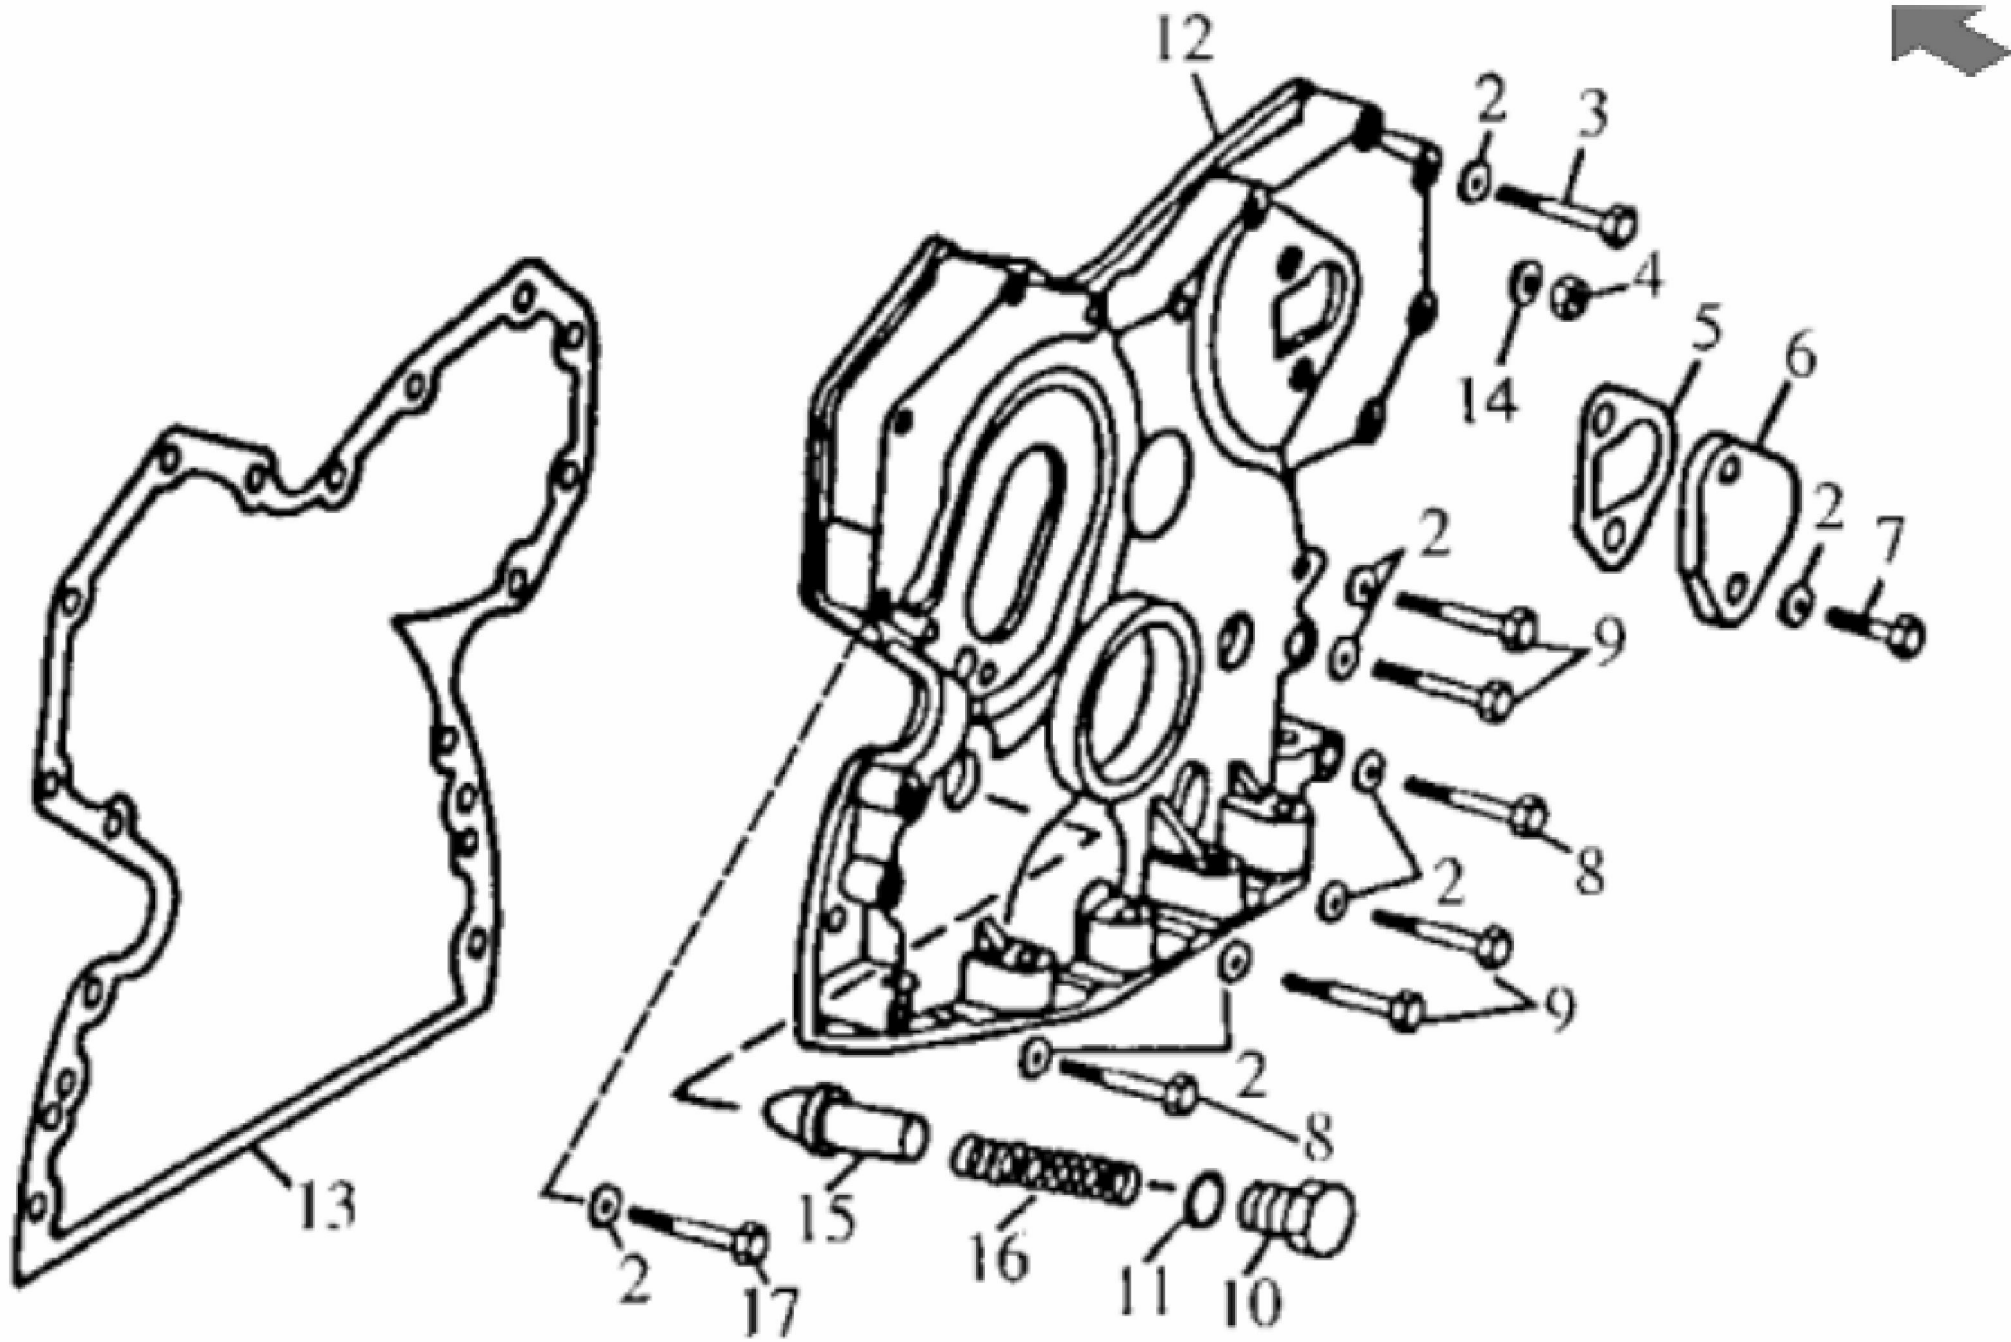

TP16465

John Deere > Construction And Forestry > EXCAVATOR > 590D - EXCAVATOR > 590D Excavator > 04 ENGINE 4 4045TT008, 4276TT021 > 0402 CAMSHAFT AND VALVE ACTUATING MEANS 4045TT008, 4276TT021 4045TT008, 4276TT021 > ST298061 - ROCKER ARM COVER

KEY	PART NO.	PART NAME	QTY	REMARKS	
1	19H2036	CAP SCREW	1	1/4" X 7/8"	
2	12H302	LOCK WASHER	1	1/4"	
3	R64764	WASHER	1	6.756 X 15.875 X 4.750 mm	
4	AR103811	SCREW WITH WASHER	8	6.350 X 19.050 mm, (SUB FOR AR100124)	
5	AR65864	FILLER CAP	1		
6	AR71130	VALVE COVER	1		
7	R73521	GASKET	1		

John Deere > Construction And Forestry > EXCAVATOR > 590D - EXCAVATOR > 590D Excavator > 04 ENGINE 4 4045TT008, 4276TT021 > 0402 CAMSHAFT AND VALVE ACTUATING MEANS 4045TT008, 4276TT021 4045TT008, 4276TT021 > ST298062 - TIMING GEAR COVER

KEY	PART NO.	PART NAME	QTY	REMARKS
2	24M7106	WASHER	AR	10 X 18 X 2.500 mm
3	19H3693	SCREW	5	3/8" X 1-1/4"
4	N10215	LOCK NUT	2	9.525 mm, (SUB FOR 14H812, THIS APPLICATION)
5	R125066	GASKET	1	(SUB FOR R78366 OR R97773)
6	R126041	COVER	1	(SUB FOR T20362)
7	R124277	CAP SCREW	2	(SUB FOR R122618, THIS APPLICATION)
8	19H3733	SCREW	2	3/8" X 2-1/2"
9	19H3408	SCREW	5	3/8" X 1-3/4"
10	T27657	FITTING PLUG	1	
11	A4827R	WASHER	1	25.400 X 31.700 X 1.500 mm
12	RE56443	COVER	1	
13	R126513	GASKET	1	(SUB FOR R97454, T20155, R119269 OR R121314)
14	12H304	LOCK WASHER	AR	3/8"
15	R83169	VALVE	1	
16	T27658	SPRING	1	
17	19H3011	CAP SCREW	1	1/2" X 2-1/8"