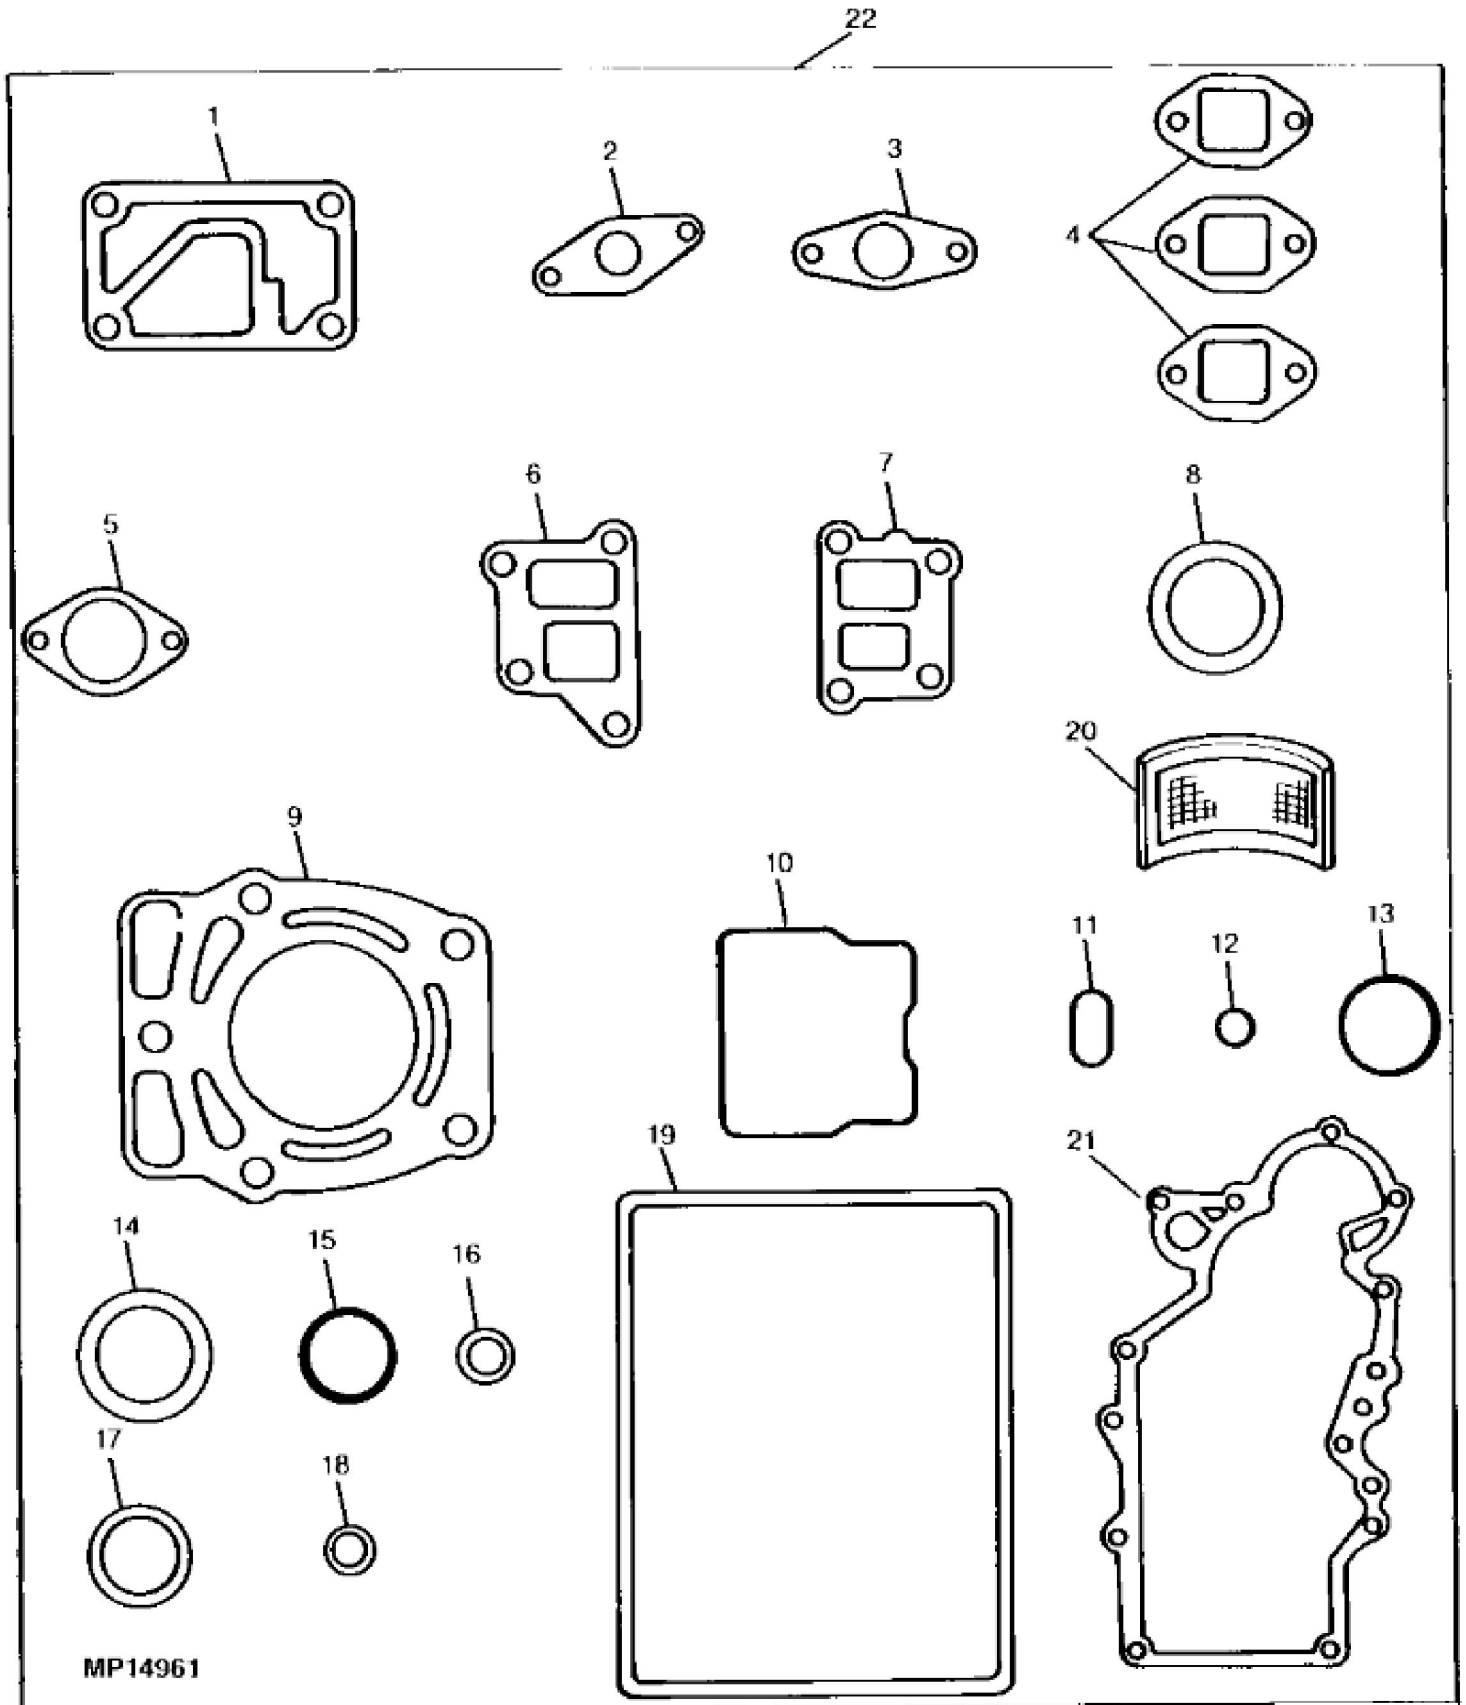

KEY	PART NO.	PART NAME	QTY	REMARKS	
29	19M7872	CAP SCREW	4	M12 X 25	
30	M76190	BRACKET	1		
31	M74275	NUT	1		
32	M76165	WASHER	1		
33	AM105570	FLYWHEEL	1		
34	M77843	SHAFT KEY	1	4 X 16MM	

MP14961

KEY	PART NO.	PART NAME	QTY	REMARKS
1	M113676	GASKET	1	BREATHER COVER
2	M113678	GASKET	1	FILLER NECK
3	M113686	GASKET	2	MUFFLER
4	M113687	GASKET	2	FUEL PUMP
5	M113688	GASKET	2	CARBURETOR BODY
6	M113689	GASKET	1	INTAKE MANIFOLD
7	M113690	GASKET	1	INTAKE MANIFOLD
8	M76154	SEAL	1	CRANKSHAFT (SUB FOR M76128)
9	M76070	ENGINE CYLINDER HEAD GASKET	2	CYLINDER HEAD
10	M76072	GASKET	2	ROCKER COVER
11	M76103	O-RING	1	OIL PUMP
12	M76104	O-RING	1	OIL PUMP
13	M76139	O-RING	1	THERMOSTAT
14	M76154	SEAL	1	CRANKSHAFT
15	M77743	GASKET	1	COOLANT RESERVOIR CAP
16	M77746	GASKET	1	COOLANT TEMPERATURE SWITCH
17	M88482	GASKET	1	OIL GAUGE
18	M88987	SEAL	1	TIMING COVER
19	M95170	SEAL	1	AIR DUCT
20	M97206	SCREEN	1	OIL PUMP
21	M117934	GASKET	1	CRANKCASE COVER
22	AM119769	GASKET KIT	1	ENGINE (SUB FOR AM108409 OR AM116461)