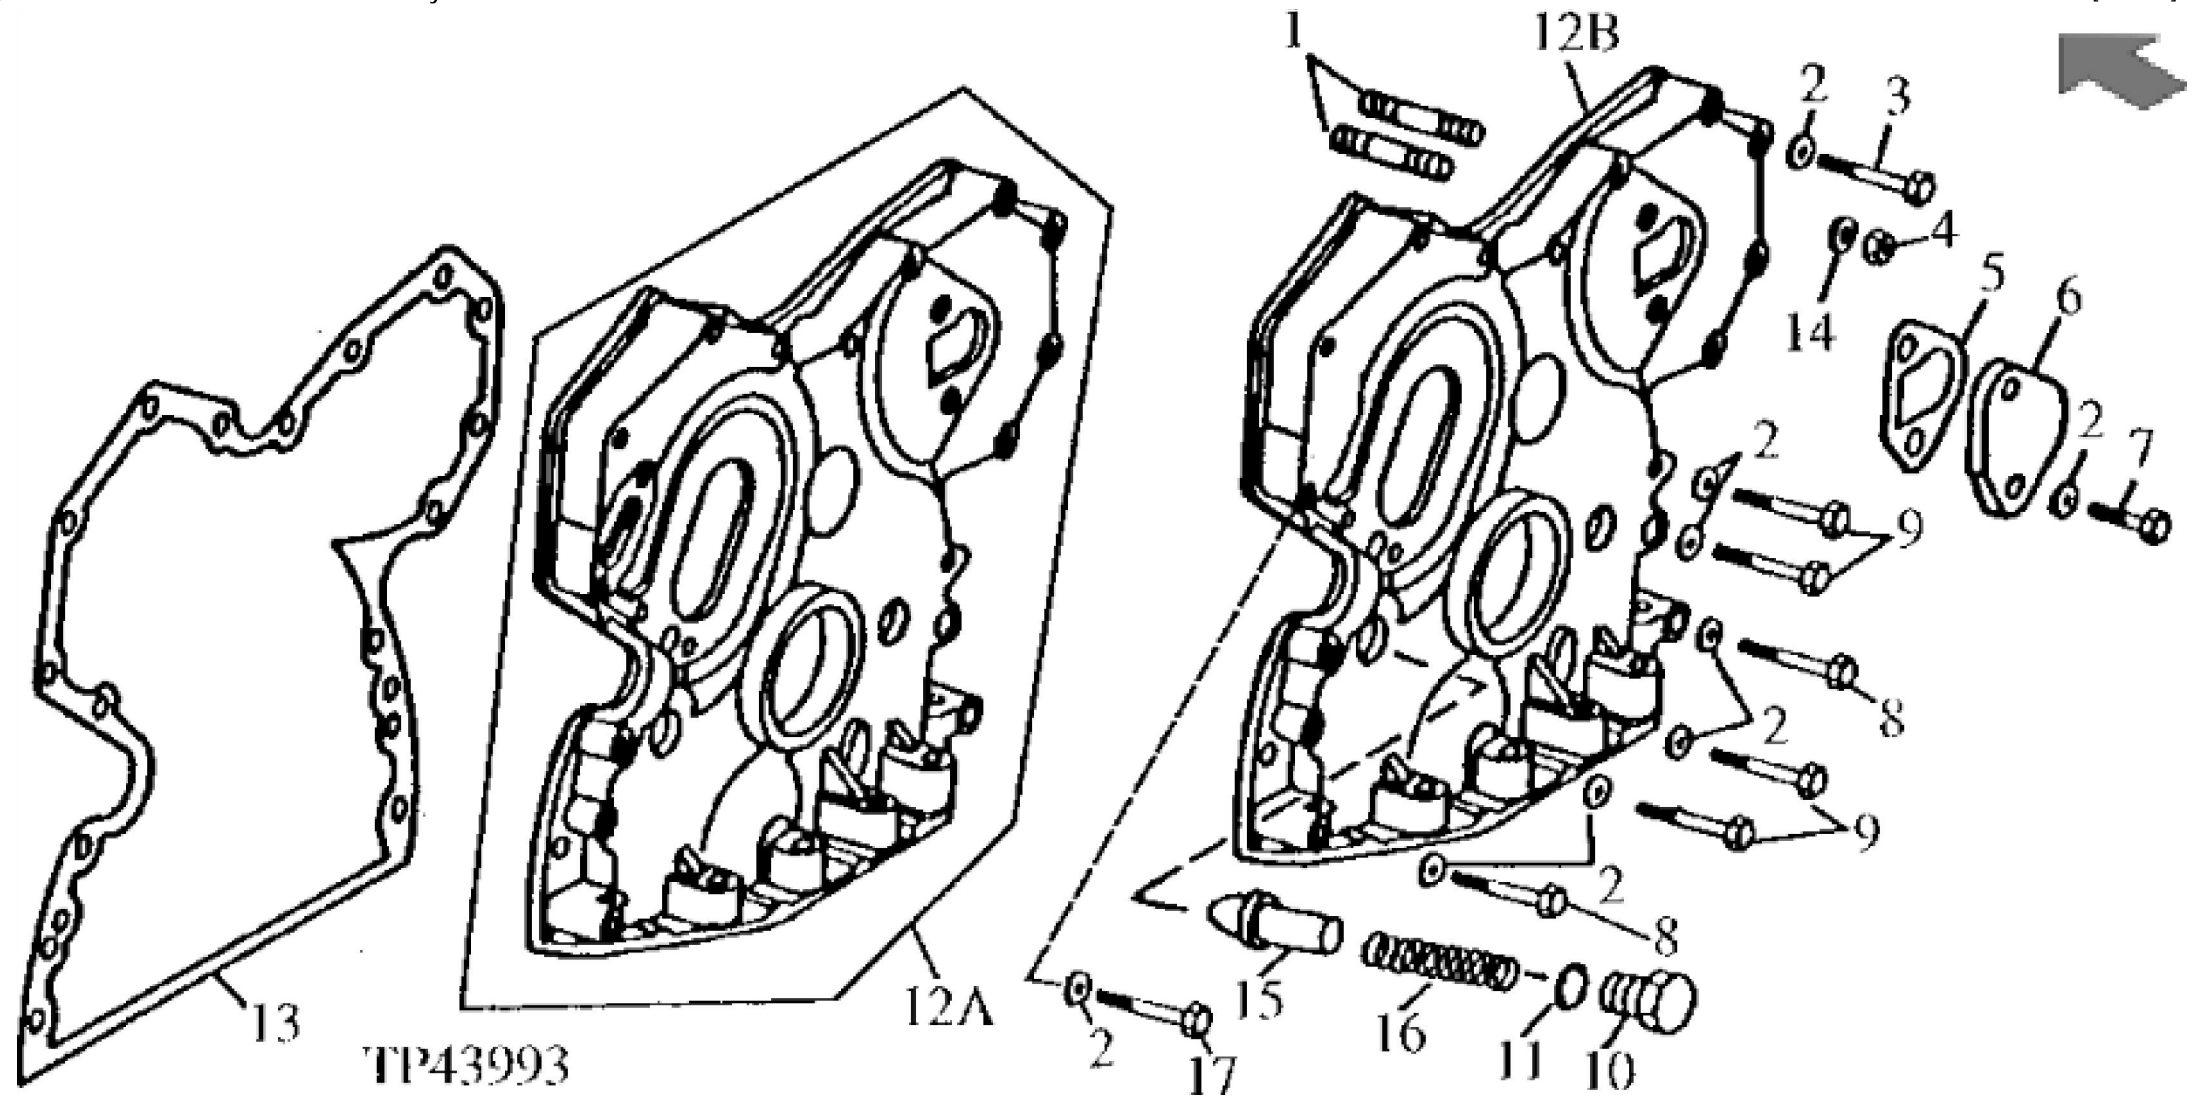

- 1 - Bolt
- 2 - Washer
- 3 - Washer

TP16465

KEY	PART NO.	PART NAME	QTY	REMARKS	
1	19H2036	CAP SCREW	1	1/4" X 7/8"	
2	12H302	LOCK WASHER	1	1/4"	
3	R64764	WASHER	1		
4	AR103811	SCREW WITH WASHER	8	(SUB FOR AR100124)	
5	AR65864	FILLER CAP	1		
6	AR71130	VALVE COVER	1		
7	R73521	GASKET	1		

KEY	PART NO.	PART NAME	QTY	Engine Serial No.	REMARKS
1	R122226	STUD	2		(SUB FOR T33279)
2	24H1304	WASHER	AR		13/32" X 23/32" X 0.120"
3	19H3385	CAP SCREW	5		1/2" X 1-1/8"
4	N10215	LOCK NUT	2		3/8", (SUB FOR 14H812, THIS APPLICATION)
5	R125066	GASKET	1		(SUB FOR R78366 OR R97773)
6	R126041	COVER	1		(SUB FOR T20362)
7	R124277	CAP SCREW	2		(SUB FOR R122618, THIS APPLICATION)
8	19H3733	SCREW	2		3/8" X 2-1/2"
9	19H3408	SCREW	5		3/8" X 1-3/4"
10	T27657	FITTING PLUG	1		
11	A4827R	WASHER	1		25.400 X 31.700 X 1.500 MM (1" X 1.248" X 0.059")
12A	RE39252	COVER	1	____-426683	(SUB FOR RE27895)
12B	RE56443	COVER	1	426684- ____	
13	R126513	GASKET	1		(SUB FOR R97454, T20155, R119269 OR R121314)
14	12H304	LOCK WASHER	AR		3/8"
15	R83169	VALVE	1		
16	T27658	SPRING	1		
17	19H1819	CAP SCREW	1	426684- ____	3/8" X 2-1/8"