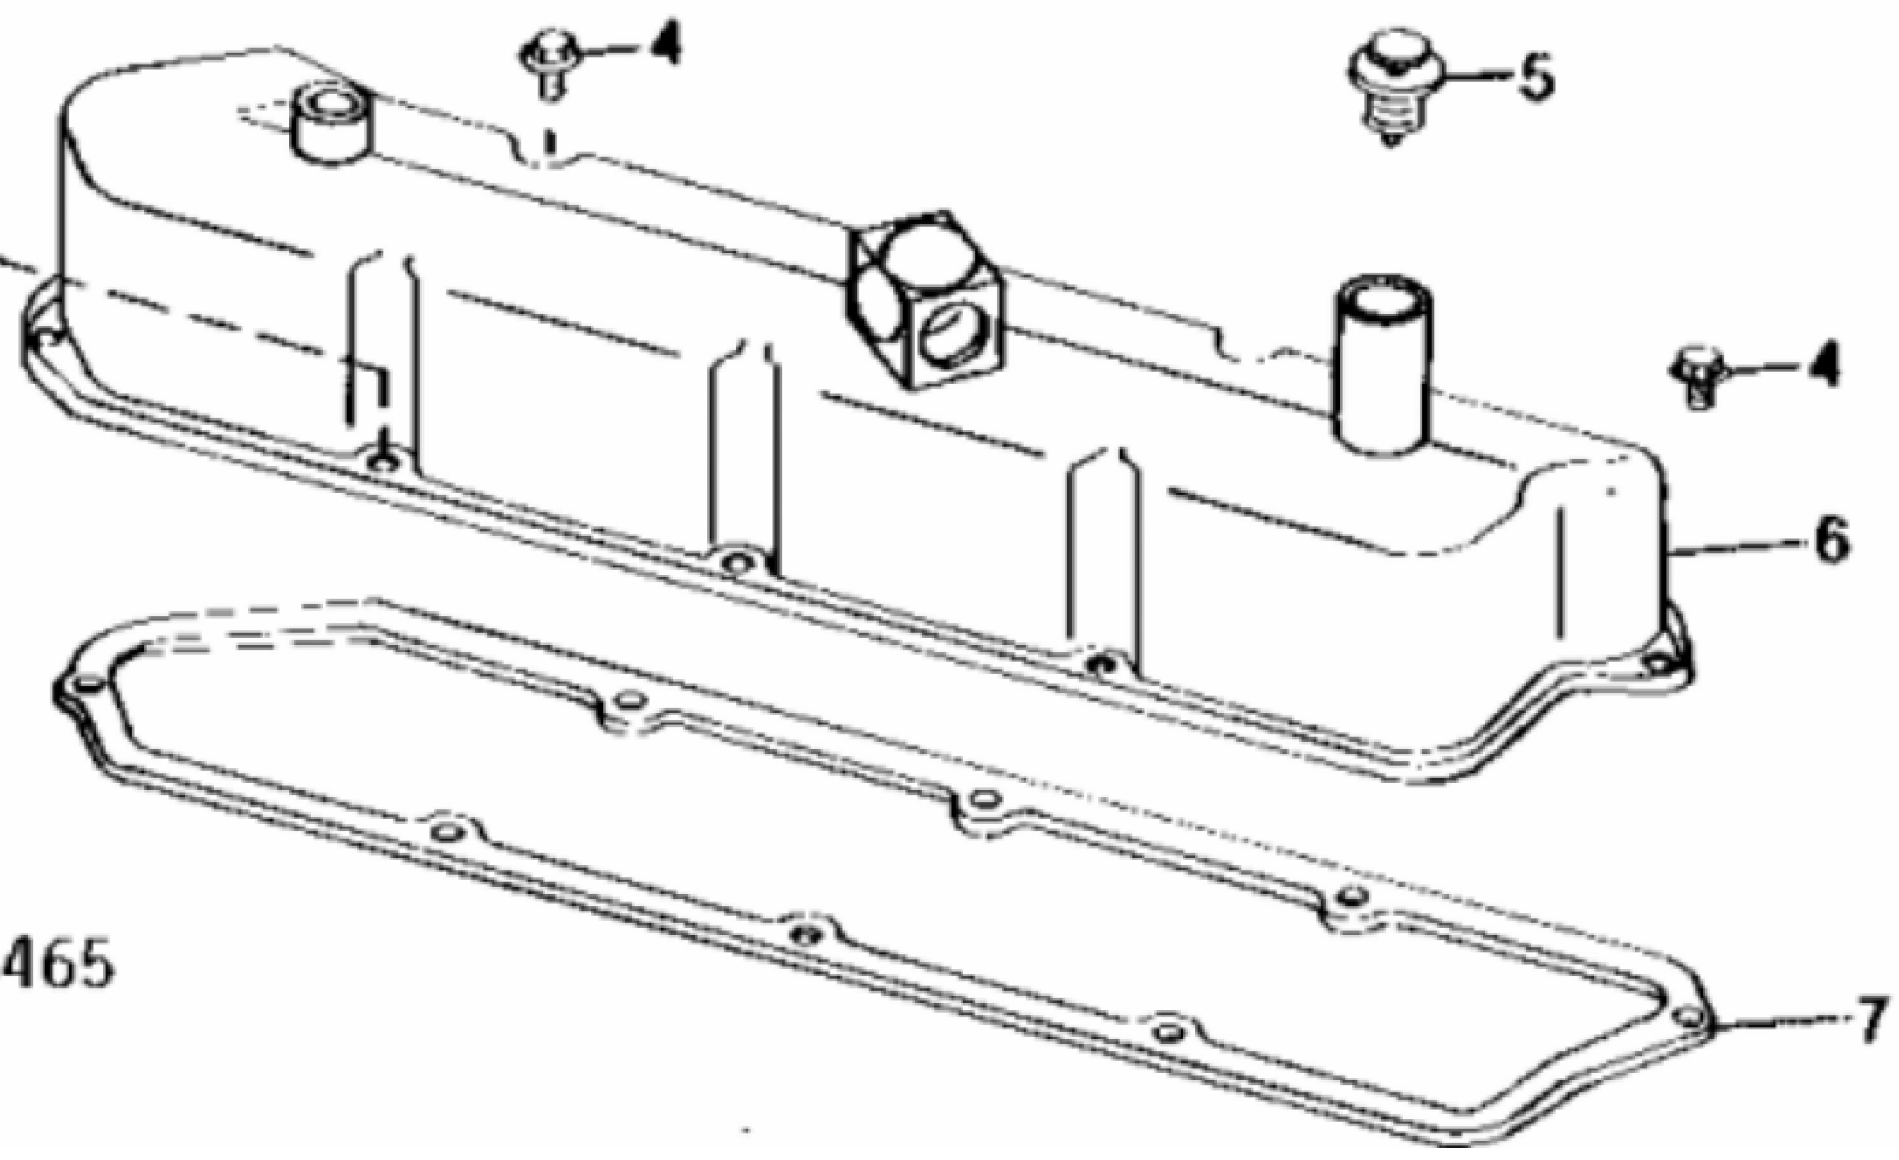

- 1 - Bolt
- 2 - Washer
- 3 - Washer

TP16465

KEY	PART NO.	PART NAME	QTY	REMARKS	
1	19H2036	CAP SCREW	1	1/4" X 7/8"	
2	12H302	LOCK WASHER	1	1/4"	
3	R64764	WASHER	1		
4	AR103811	SCREW WITH WASHER	8	(SUB FOR AR100124)	
5	AR65864	FILLER CAP	1		
6	AR71130	VALVE COVER	1		
7	R73521	GASKET	1		

KEY	PART NO.	PART NAME	QTY	Engine Serial No.	REMARKS
1	R122226	STUD	2		(SUB FOR T33279)
2	24H1304	WASHER	AR		13/32" X 23/32" X 0.120"
3	19H3385	CAP SCREW	5		1/2" X 1-1/8"
4	N10215	LOCK NUT	2		3/8", (SUB FOR 14H812, THIS APPLICATION)
5	R125066	GASKET	1		(SUB FOR R78366 OR R97773)
6	R126041	COVER	1		(SUB FOR T20362)
7	R124277	CAP SCREW	2		(SUB FOR R122618, THIS APPLICATION)
8	19H3733	SCREW	2		3/8" X 2-1/2"
9	19H3408	SCREW	5		3/8" X 1-3/4"
10	T27657	FITTING PLUG	1		
11	A4827R	WASHER	1		25.400 X 31.700 X 1.500 MM (1" X 1.248" X 0.059")
12A	RE39252	COVER	1	____-426683	(SUB FOR RE27895)
12B	RE56443	COVER	1	426684- ____	
13	R126513	GASKET	1		(SUB FOR R97454, T20155, R119269 OR R121314)
14	12H304	LOCK WASHER	AR		3/8"
15	R83169	VALVE	1		
16	T27658	SPRING	1		
17	19H1819	CAP SCREW	1	426684- ____	3/8" X 2-1/8"