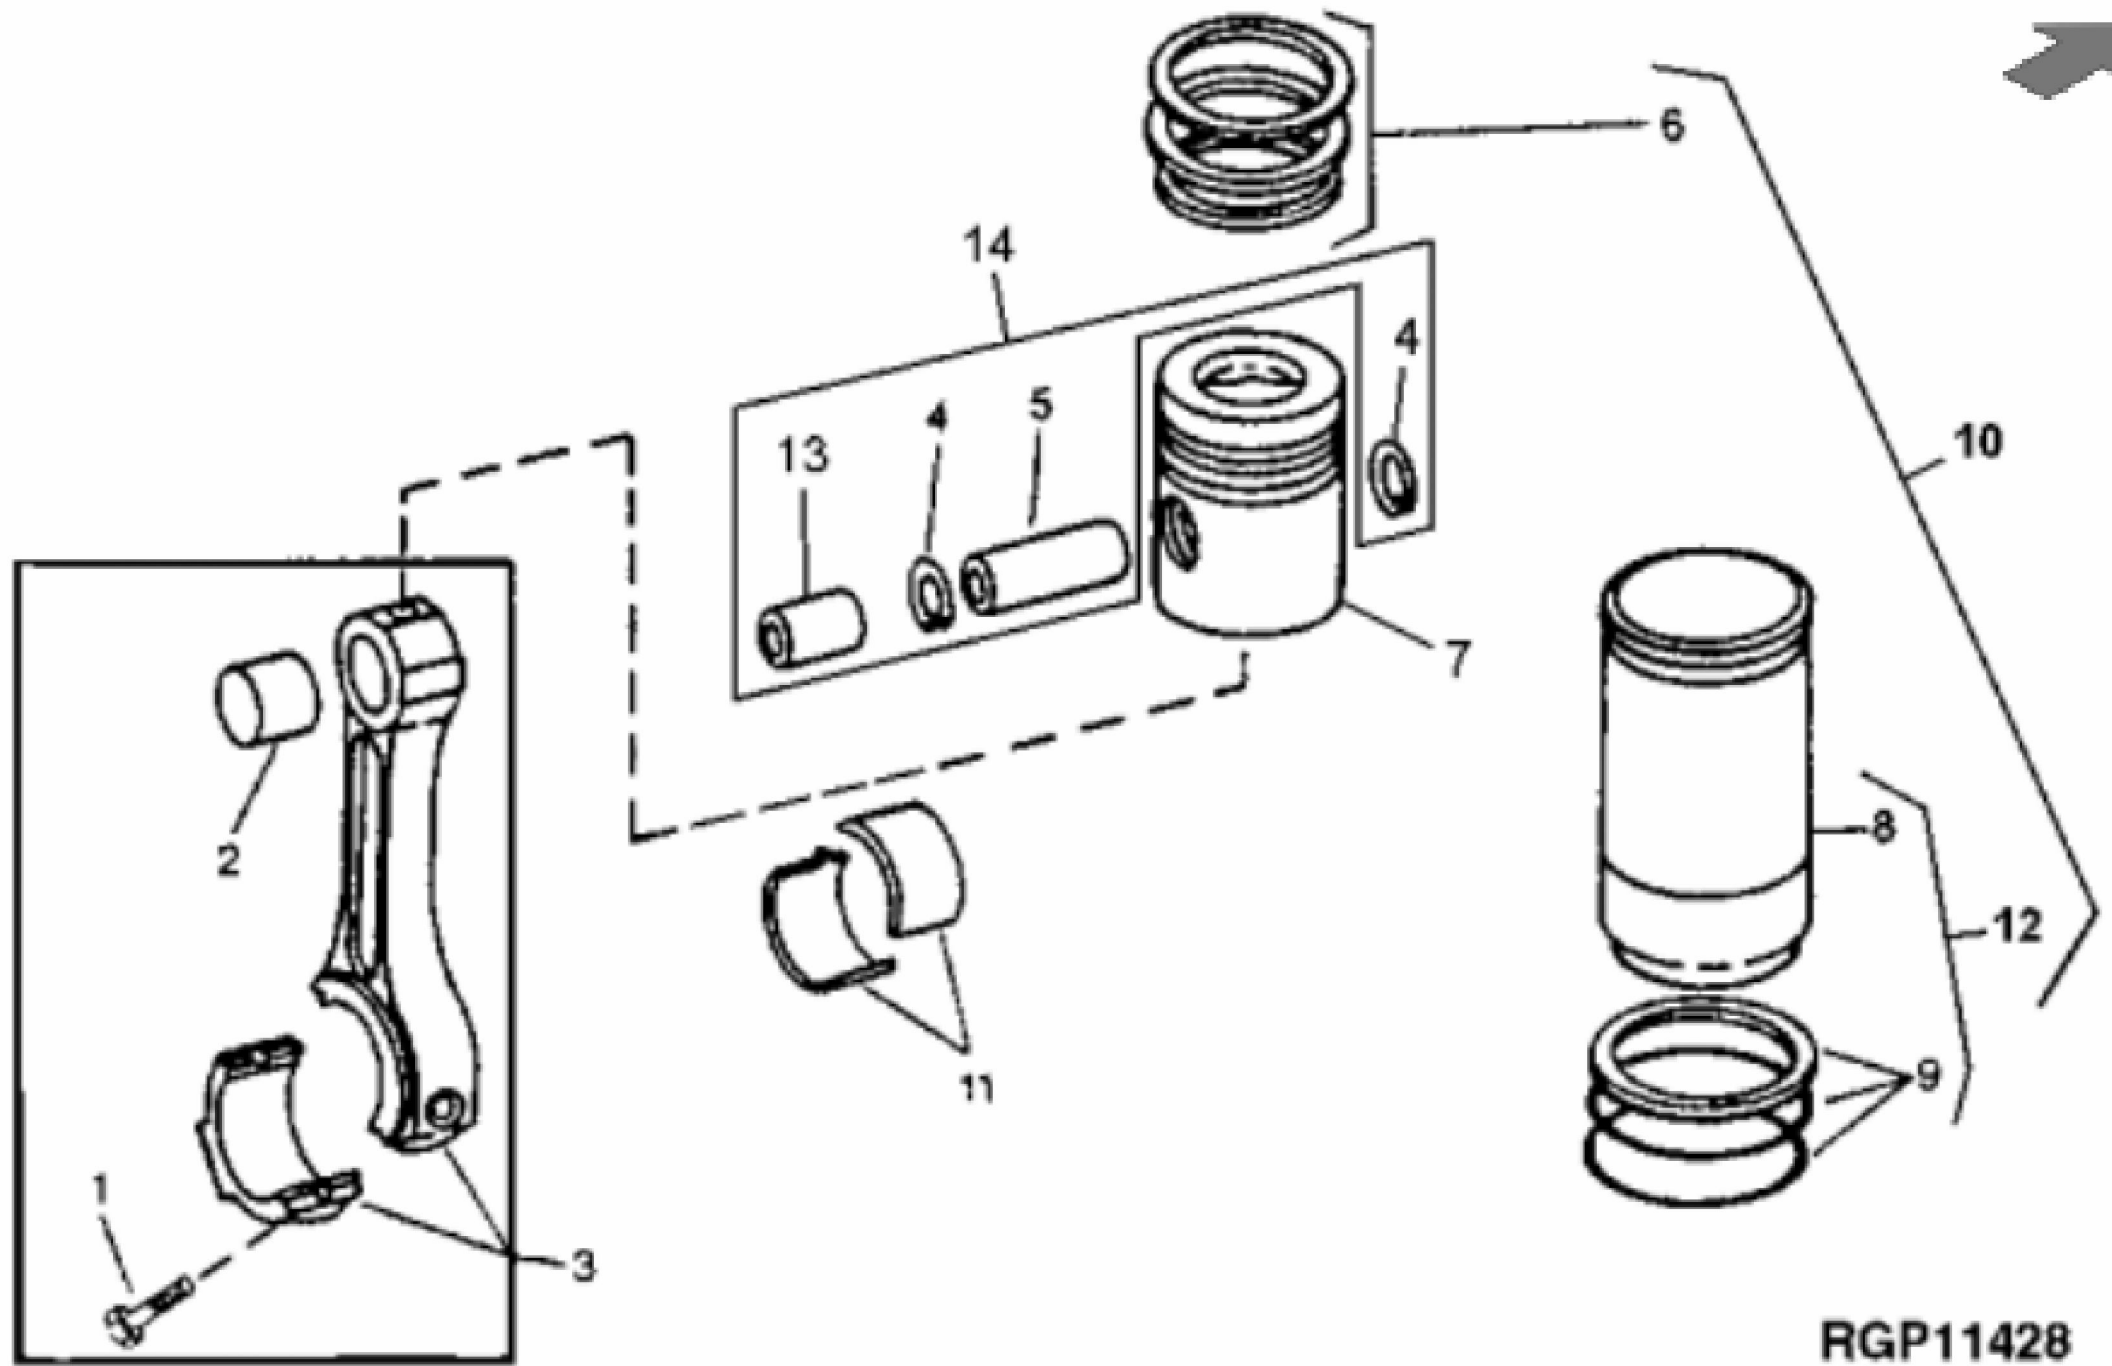

- 1 - Bolt
- 2 - Washer
- 3 - Washer

TP16465

KEY	PART NO.	PART NAME	QTY	REMARKS	
1	19H2036	CAP SCREW	1	1/4" X 7/8"	
2	12H302	LOCK WASHER	1	1/4"	
3	R64764	WASHER	1		
4	AR103811	SCREW WITH WASHER	8	(SUB FOR AR100124)	
5	AR65864	FILLER CAP	1		
6	AR71130	VALVE COVER	1		
7	R73521	GASKET	1		

KEY	PART NO.	PART NAME	QTY	Engine Serial No.	REMARKS
1	R122226	STUD	2		(SUB FOR T33279)
2	24H1304	WASHER	AR		13/32" X 23/32" X 0.120"
3	19H3385	CAP SCREW	5		1/2" X 1-1/8"
4	N10215	LOCK NUT	2		3/8", (SUB FOR 14H812, THIS APPLICATION)
5	R125066	GASKET	1		(SUB FOR R78366 OR R97773)
6	R126041	COVER	1		(SUB FOR T20362)
7	R124277	CAP SCREW	2		(SUB FOR R122618, THIS APPLICATION)
8	19H3733	SCREW	2		3/8" X 2-1/2"
9	19H3408	SCREW	5		3/8" X 1-3/4"
10	T27657	FITTING PLUG	1		
11	A4827R	WASHER	1		25.400 X 31.700 X 1.500 MM (1" X 1.248" X 0.059")
12A	RE39252	COVER	1	____-426683	(SUB FOR RE27895)
12B	RE56443	COVER	1	426684- ____	
13	R126513	GASKET	1		(SUB FOR R97454, T20155, R119269 OR R121314)
14	12H304	LOCK WASHER	AR		3/8"
15	R83169	VALVE	1		
16	T27658	SPRING	1		
17	19H1819	CAP SCREW	1	426684- ____	3/8" X 2-1/8"