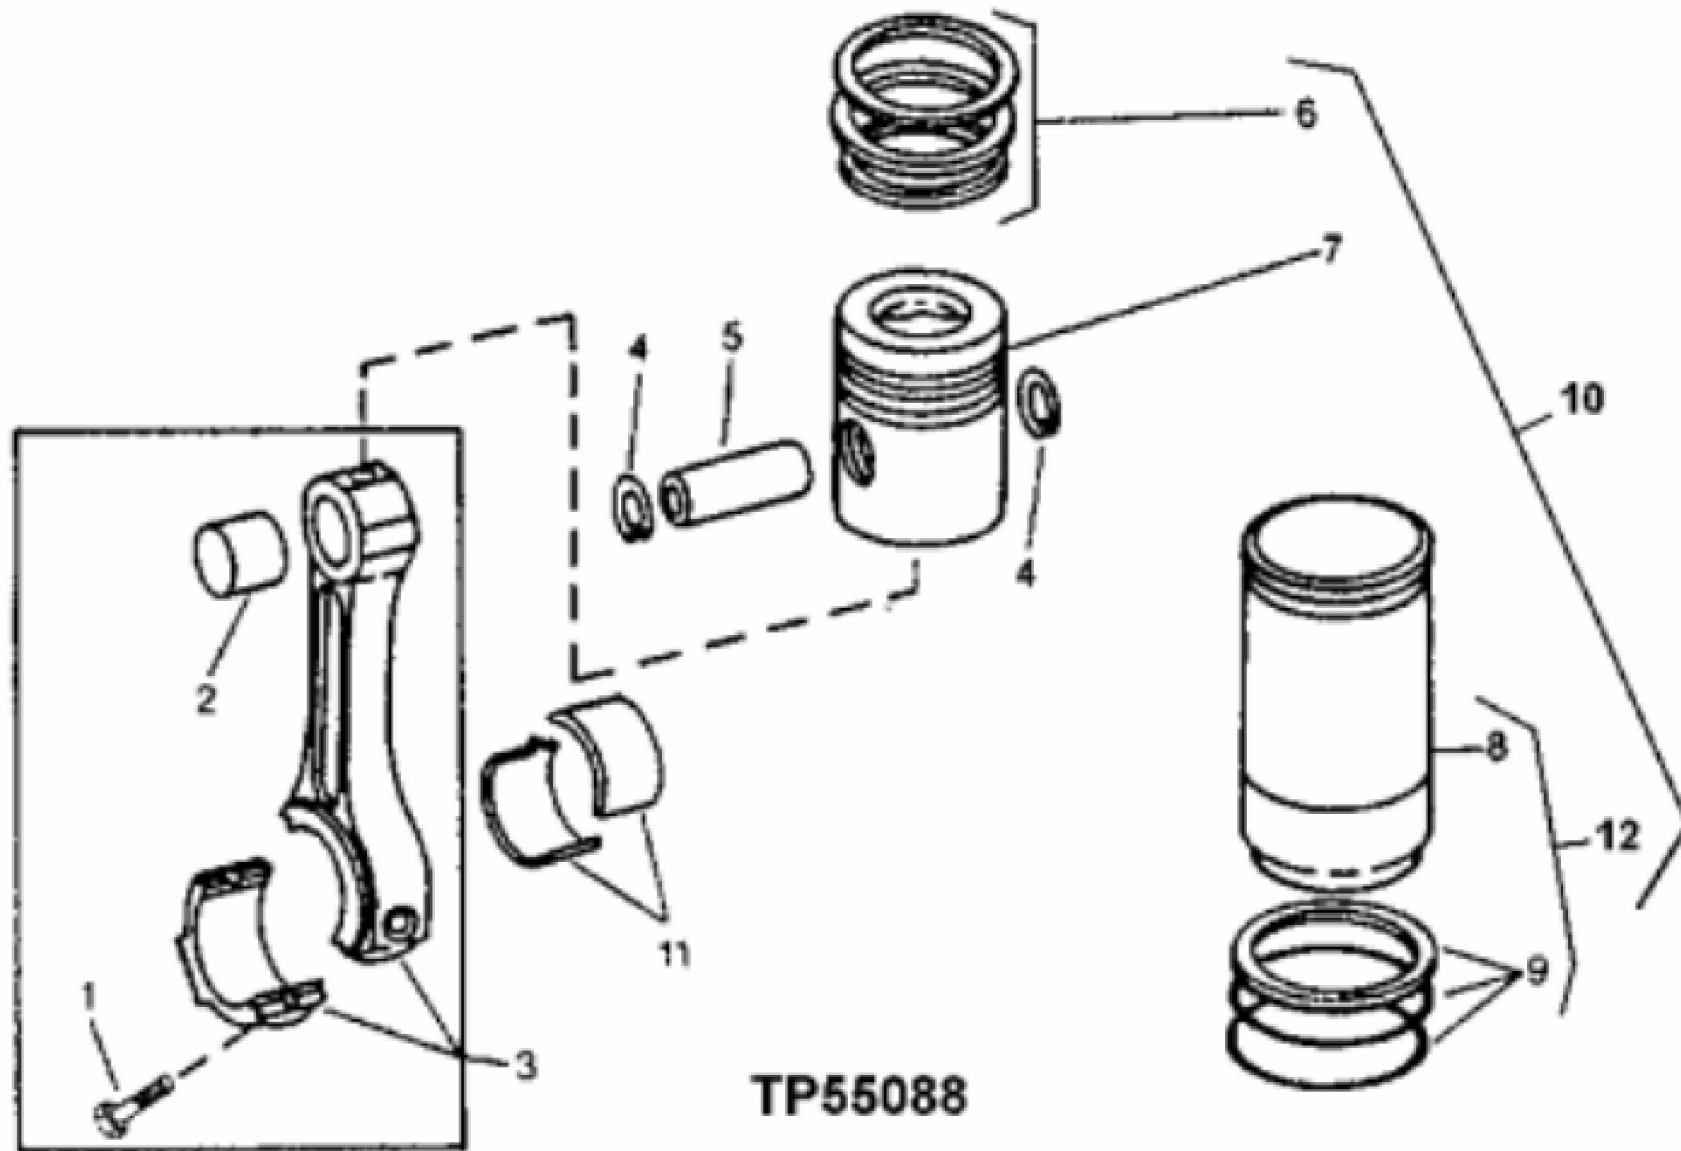

KEY	PART NO.	PART NAME	QTY	Engine Serial No.	REMARKS
1	R74195	SCREW	8		
2	.....	BUSHING	4		(R56186 NO LONGER AVAILABLE)
3	RE53716	CONNECTING ROD	4		(MARKED R116851) (SUB FOR AR66400) (MARKED R56187) (SUB (4) SE500746)
3	SE500746	CONNECTING ROD REMAN	4		(REMANUFACTURED)
4	R54114	SNAP RING	8		
5	R56188	PISTON PIN	4		(R124230 NO LONGER AVAILABLE,FURNISH RE63913)
6	RE507852	PISTON RING KIT	4		(SUB FOR RE15674, RE48818, RE66820)
7	.....	PISTON	4	____-216421	(AR96389 NO LONGER AVAILABLE,FURNISH RE19833)
7	.....	PISTON	4	216422-____	(RE28920 NO LONGER AVAILABLE,FURNISH RE53073)
8	R121867	CYLINDER LINER	4		(SUB FOR R80500) (SUB RE500024)
9	AR65507	O-RING KIT	4		
10	RE19833	KIT	4	____-216421	(SUB FOR RE19832)
10	RE53073	PISTON-LINER KIT	4	216422-____	(SUB FOR RE28977)
11	AR97517	BEARING	4		STANDARD (SET OF (2) R54801)
11	.....	BEARING	4		(AR97652 NO LONGER AVAILABLE) 0.05 MM (.002") UNDERSIZE (SET OF (2) R73595)
11	AR97653	BEARING	4		0.25 MM (.010") UNDERSIZE (SET OF (2) R73596)
11	AR97654	BEARING	4		0.51 MM (.020") UNDERSIZE (SET OF (2) R73597)
11	AR97655	BEARING	4		0.76 MM (.030") UNDERSIZE (SET OF (2) R73598)
12	RE500024	CYLINDER LINER	4		
13	.....	BUSHING	4		
14	RE63913	KIT	4		

TP55088