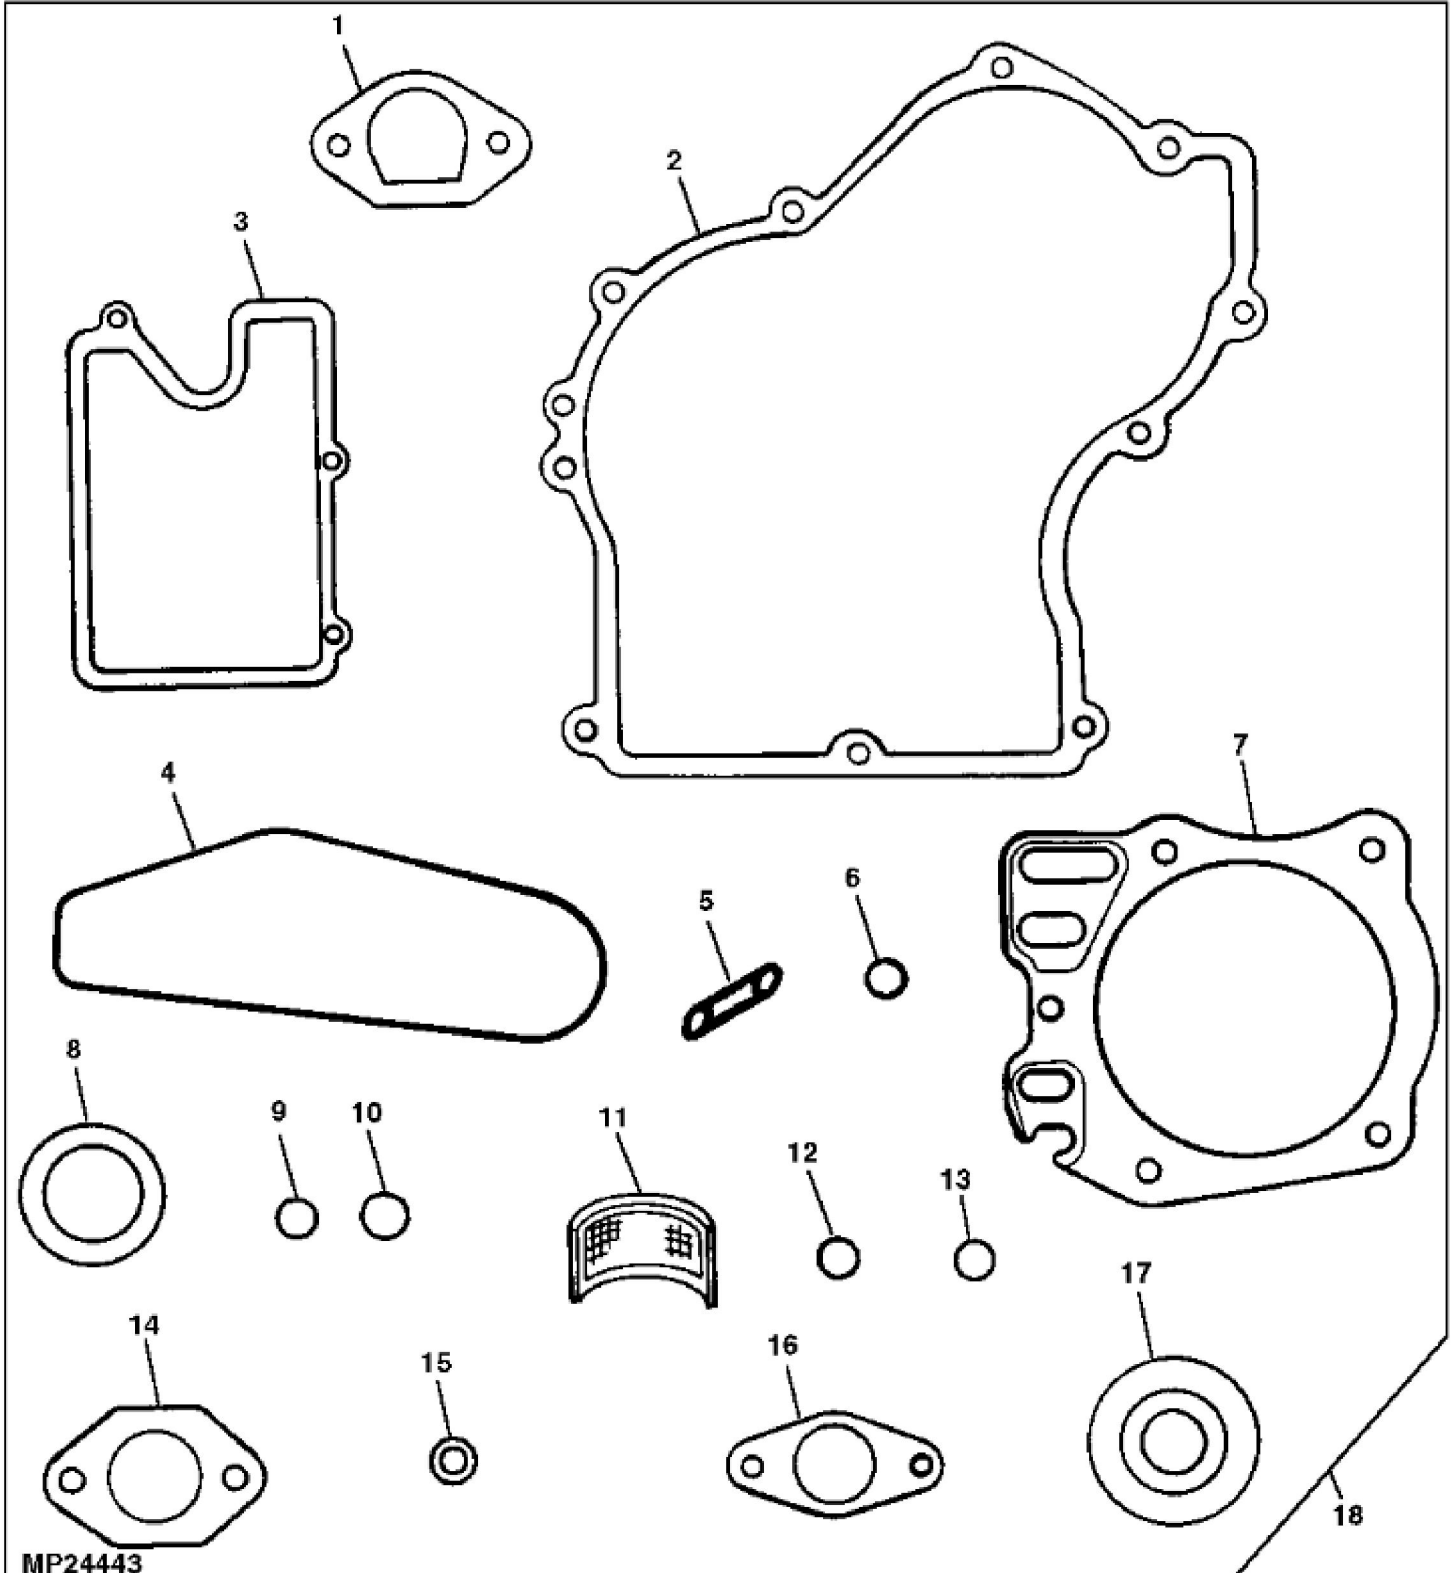

MP9041

KEY	PART NO.	PART NAME	QTY	Serial No.	LX172	LX176	LX186	REMARKS
1	AM130363	SHORT BLOCK ASSEMBLY	1		X	X		(SUB FOR AM118431, AM119560, AM121817 OR AM128555)
1	AM131151	SHORT BLOCK ASSEMBLY	1				X	(SUB FOR AM109361, AM118818, AM121297, AM128736 OR AM130359)
..	AM115658	GASOLINE ENGINE	1		X	X		(FC420V-AS10) (SUB AM130363)
..	AM121100	GASOLINE ENGINE	1	B33119- B43281	X	X		(FC420V-BS10) (SUB AM130363)
..	AM121626	GASOLINE ENGINE	1	B50633- B76887	X	X		(NOT FOR CALIFORNIA SALES) (FC420V-DS10) (SUB AM130363)
..	AM122327	GASOLINE ENGINE	1	B78804-_____	X	X		(FC420V-ES10) (SUB AM130363)
..	AM115659	GASOLINE ENGINE	1				X	(FC540V-AS10) (SUB AM131151)
..	AM117742	GASOLINE ENGINE	1	186626- 226612			X	(FC540V-ES00) (SUB AM131151)
..	AM120762	GASOLINE ENGINE	1	219611-_____			X	(FC540V-AS15) (SUB AM131151)
..	AM121610	GASOLINE ENGINE	1	A00385- A13580			X	(NOT FOR CALIFORNIA SALES) (FC540V-DS15) (SUB AM131151)
..	AM122325	GASOLINE ENGINE	1	A17948-_____			X	(FC540V-ES15) (SUB AM131151)
..	AM124765	GASOLINE ENGINE	1				X	(FC540V-FS15) (SUB AM131151)

MP24443

KEY	PART NO.	PART NAME	QTY	Serial No.	REMARKS
1	M97275	GASKET	1		INTAKE PIPE
2	M143232	GASKET	1		CRANKCASE COVER
3	M97215	GASKET	1	____-177823	ROCKER COVER (USE WITH PLASTIC COVER) (SHOWN)
3	M70018	GASKET	1	177824-____	ROCKER COVER (USE WITH ALUMINUM COVER)
4	M70024	GASKET	1		AIR FILTER
5	M134017	O-RING	2		OIL FILTER MOUNTING BRACKET
6	M70096	O-RING	1		COUNTER WEIGHT SHAFT
7	M77752	ENGINE CYLINDER HEAD GASKET	1		
8	M88451	SEAL	1		CRANKSHAFT
9	M88478	O-RING	1		OIL FILLER NECK
10	M88482	GASKET	1		OIL GAUGE
11	M97206	SCREEN	1		OIL FILTER
12	M97209	O-RING	1		OIL DRAIN EXTENSION
13	M88476	GASKET	1		OIL DRAIN PLUG
14	M97274	GASKET	1		CARBURETOR
15	M77746	GASKET	1		SWITCH
16	M97276	GASKET	1		CARBURETOR INSULATOR
17	M124523	SEAL	1		CRANKSHAFT, (SUB FOR PT13344)
18	AM130358	KIT	1		ENGINE GASKET, (SUB FOR AM118814)