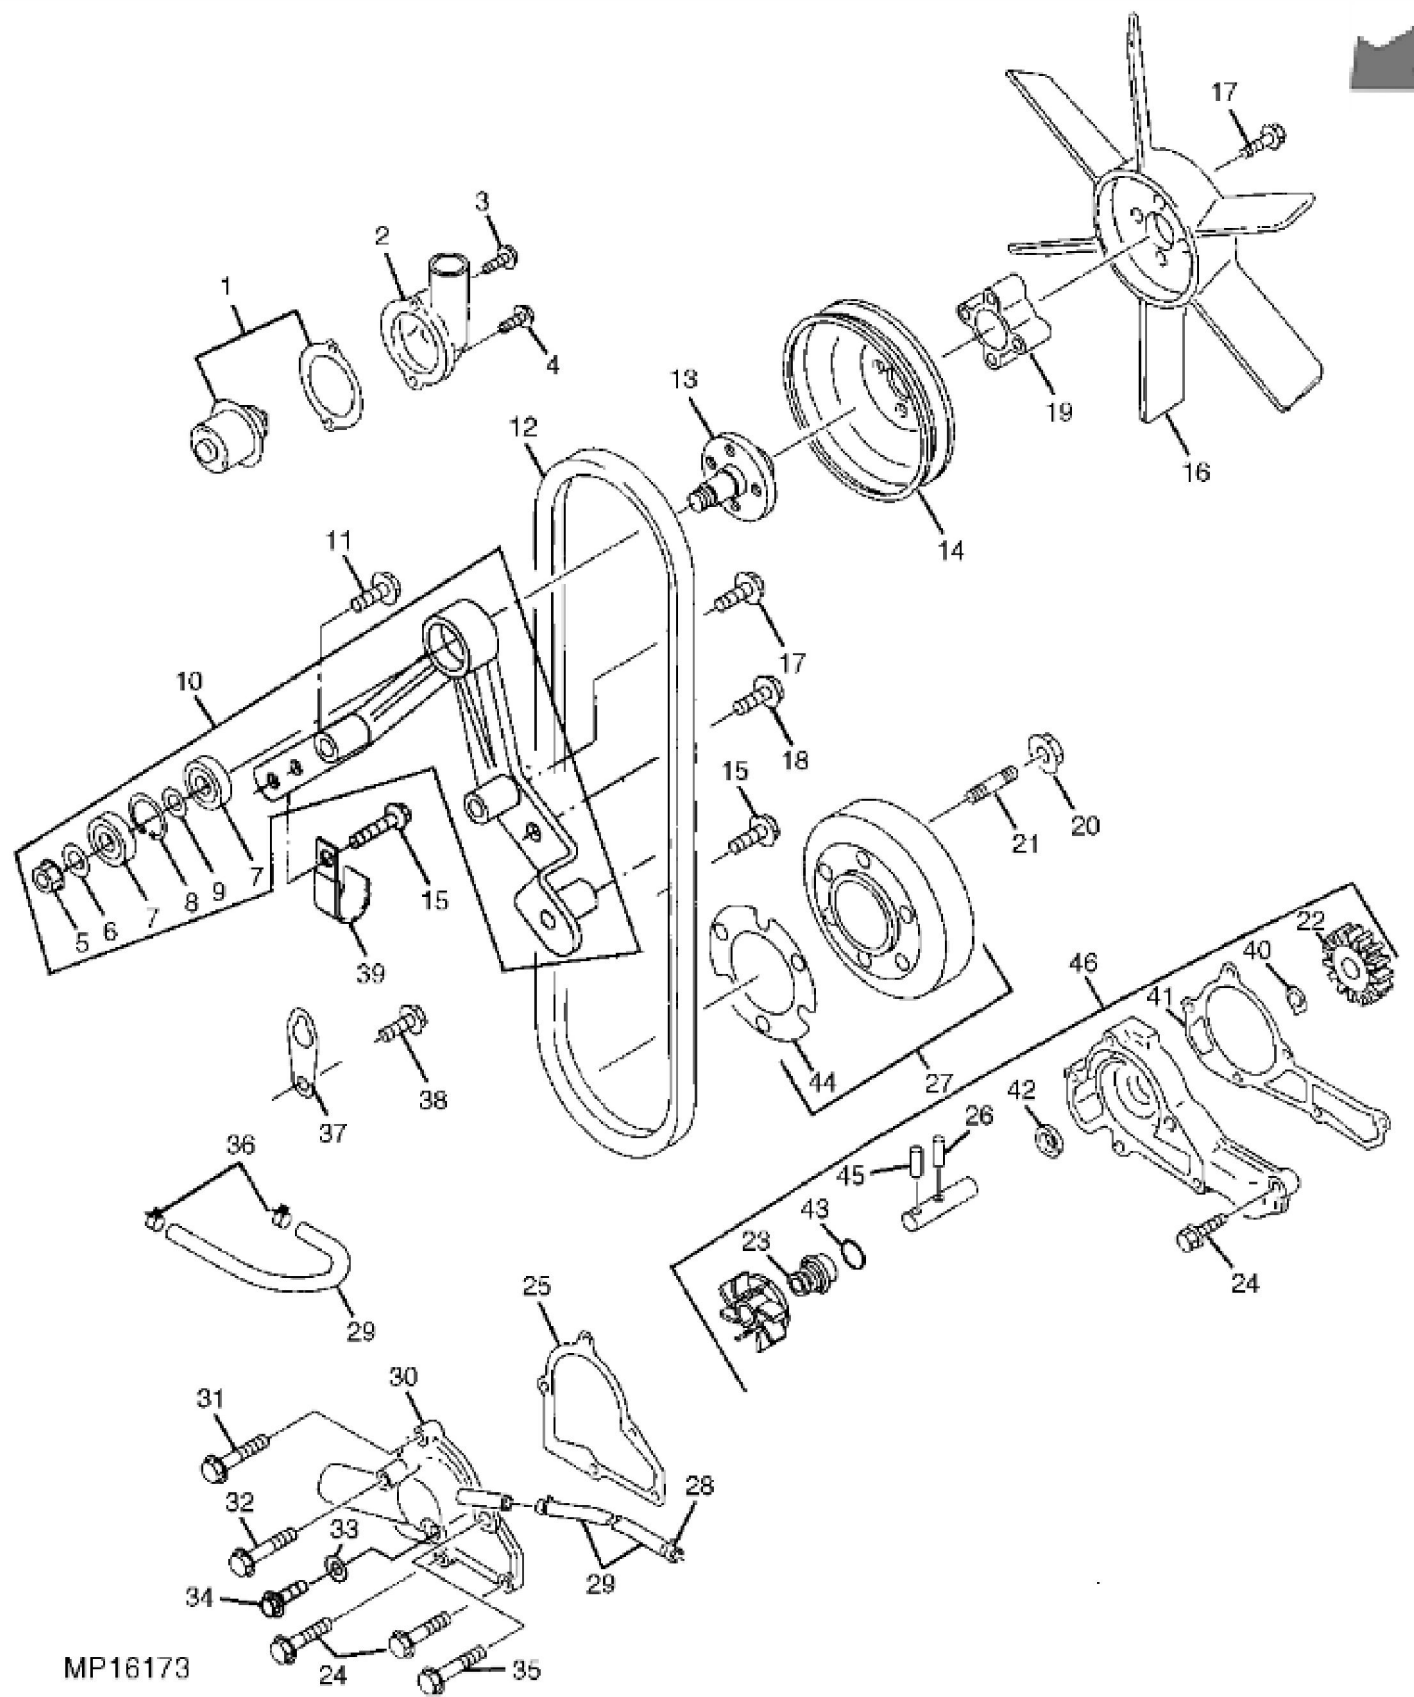

KEY	PART NO.	PART NAME	QTY	REMARKS	
1	M97319	PISTON RING KIT	2	Standard	
1	M97328	PISTON RING KIT	AR	0.50 OS	
2	M76120	SNAP RING	4		
3	AM117846	PISTON RING KIT	2	Standard	
3	AM117847	PISTON RING KIT	AR	0.50 OS, INCLUDES (2) M117036, (4) M76120 AND (2) M97328	
4	M147310	BOLT	4	SUB FOR PT12040	
5	AM105565	CONNECTING ROD	2	Standard	
5	AM106252	CONNECTING ROD	AR	0.50 US	
6	M76119	PIN	2		
7	M76122	DOWEL PIN	1	USE WITH AM109385	
8	M76121	SPUR GEAR	1	USE WITH AM109385	
8	MIU14323	SPUR GEAR	1	ORDER MIA12866	
9	MIA12866	CRANKSHAFT	1	SUB FOR AM109385	
10	M117036	PISTON	2		

MP16171

KEY	PART NO.	PART NAME	QTY	Serial No.	REMARKS
1	AM107423	OIL FILTER	1		
2	M114465	CAP	1		(SUB M147324 AND M147334)
3	M121997	DIPSTICK	1		(SUB FOR M121997 AND M121179)
4	M76101	COVER	1		
5	GASKET	1		(A) (ORDER AM109035 PLUG KIT)
6	DRAIN PLUG	1		(A) (ORDER AM109035 PLUG KIT)
7	M96765	SCREEN	1		
8	M97334	PLATE	1		
9	21M7265	SCREW	2		M5 X 12
10	M76141	ROTOR	1		Outer
11	M76140	ROTOR	1		Inner
12	MIU10853	SHAFT	1		
13	M127265	DOWEL PIN	2		(SUB FOR M76099)
14	M76098	GEAR	1		
15	19M7775	SCREW	3		M6 X 16
16	M76104	O-RING	1		
17	M76103	O-RING	1		
18	M76105	BALL	1		
19	M76102	SPRING	1		
20	AM109371	ROTOR KIT	1		NLA; Pump Rotor
21	M127431	ADAPTER FITTING	1	069685-_____	(BS06)
..	AM109035	KIT	1		PLUG (INCLUDES PARTS MARKED (A))