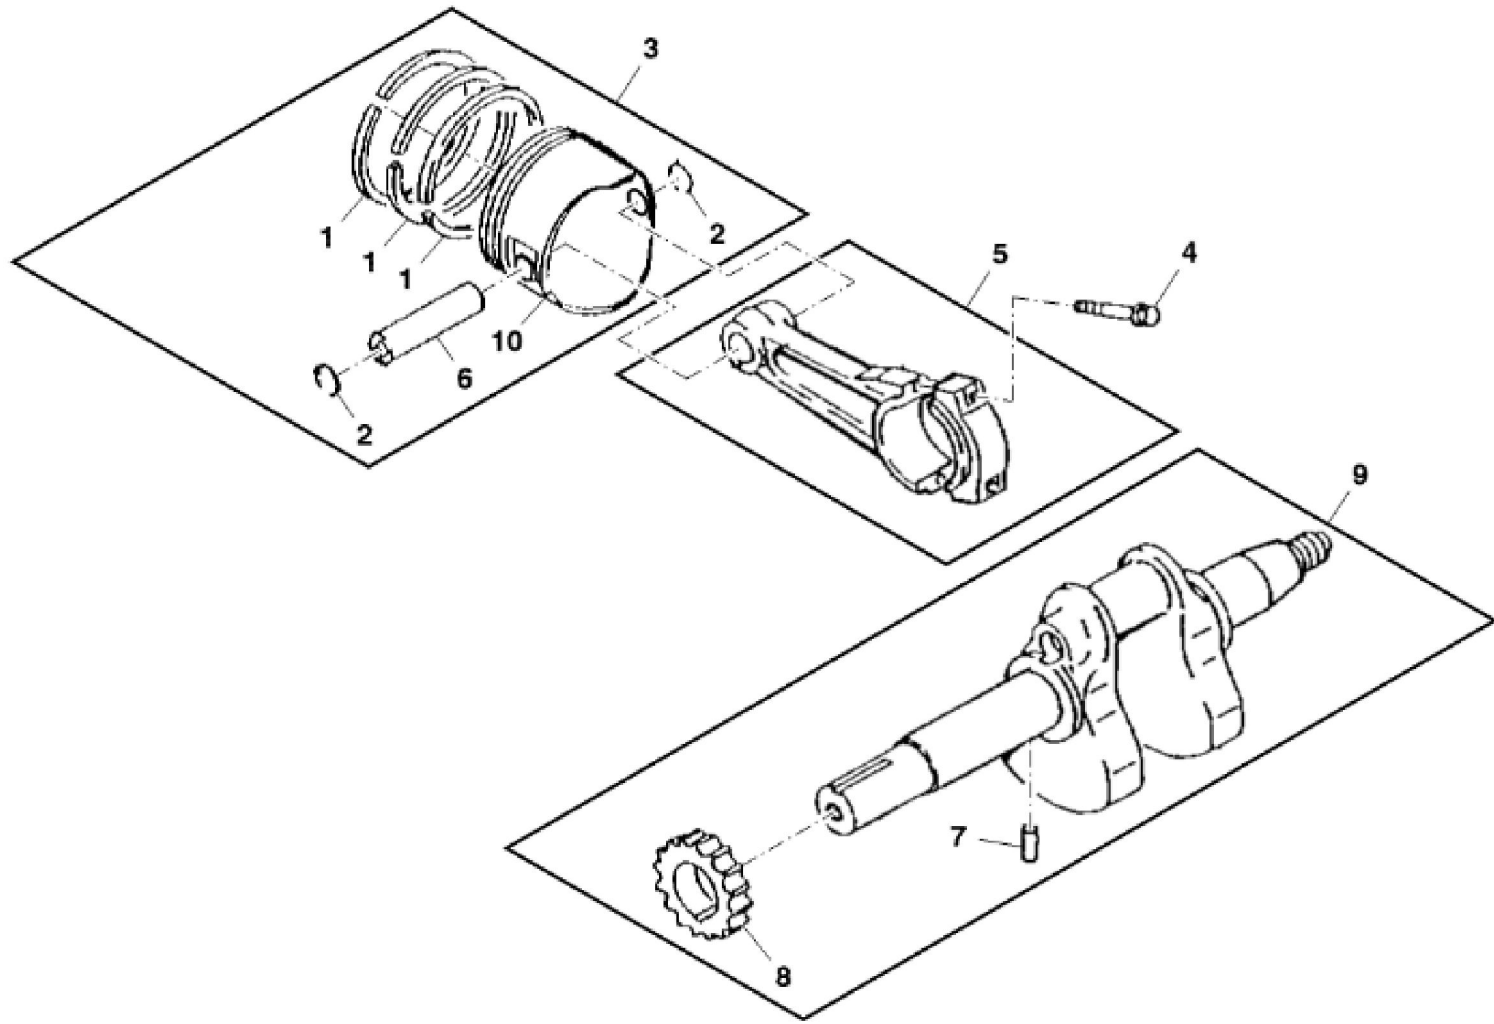

KEY	PART NO.	PART NAME	QTY	REMARKS	
1	M97319	PISTON RING KIT	2	Standard	
1	M97328	PISTON RING KIT	AR	0.50 OS	
2	M76120	SNAP RING	4		
3	AM117846	PISTON RING KIT	2	Standard	
3	AM117847	PISTON RING KIT	AR	0.50 OS, INCLUDES (2) M117036, (4) M76120 AND (2) M97328	
4	M147310	BOLT	4	SUB FOR PT12040	
5	AM105565	CONNECTING ROD	2	Standard	
5	AM106252	CONNECTING ROD	AR	0.50 US	
6	M76119	PIN	2		
7	M76122	DOWEL PIN	1	USE WITH AM109385	
8	M76121	SPUR GEAR	1	USE WITH AM109385	
8	MIU14323	SPUR GEAR	1	ORDER MIA12866	
9	MIA12866	CRANKSHAFT	1	SUB FOR AM109385	
10	M117036	PISTON	2		

MP16171

KEY	PART NO.	PART NAME	QTY	Serial No.	REMARKS
1	AM107423	OIL FILTER	1		
2	M114465	CAP	1		(SUB M147324 AND M147334)
3	M121997	DIPSTICK	1		(SUB FOR M121997 AND M121179)
4	M76101	COVER	1		
5	GASKET	1		(A) (ORDER AM109035 PLUG KIT)
6	DRAIN PLUG	1		(A) (ORDER AM109035 PLUG KIT)
7	M96765	SCREEN	1		
8	M97334	PLATE	1		
9	21M7265	SCREW	2		M5 X 12
10	M76141	ROTOR	1		Outer
11	M76140	ROTOR	1		Inner
12	MIU10853	SHAFT	1		
13	M127265	DOWEL PIN	2		(SUB FOR M76099)
14	M76098	GEAR	1		
15	19M7775	SCREW	3		M6 X 16
16	M76104	O-RING	1		
17	M76103	O-RING	1		
18	M76105	BALL	1		
19	M76102	SPRING	1		
20	AM109371	ROTOR KIT	1		NLA; Pump Rotor
21	M127431	ADAPTER FITTING	1	069685-_____	(BS06)
..	AM109035	KIT	1		PLUG (INCLUDES PARTS MARKED (A))