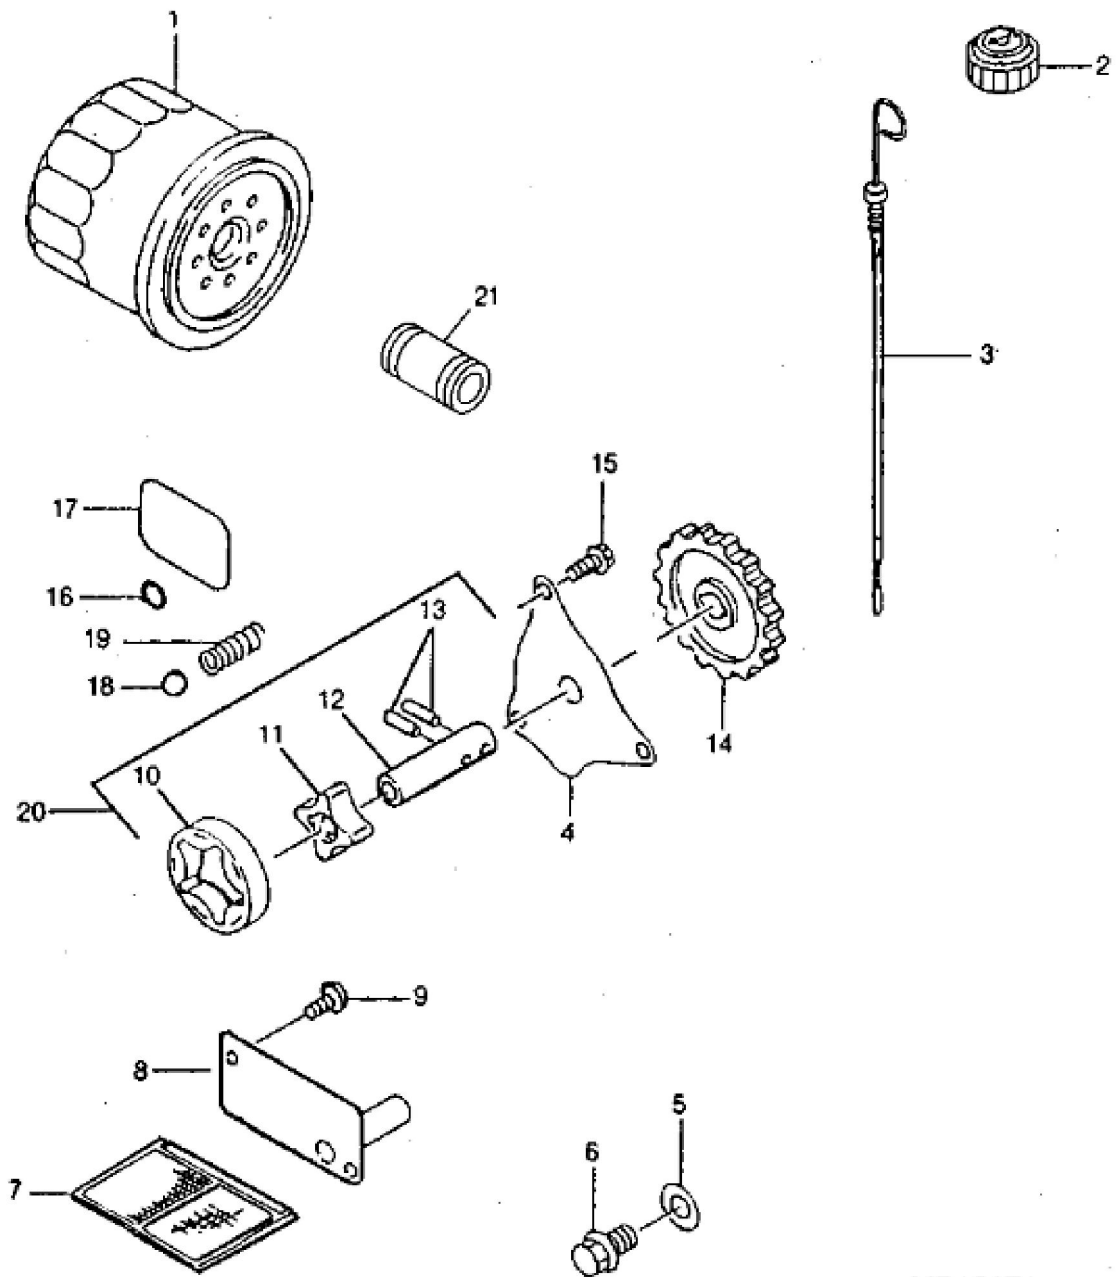

MP12622

KEY	PART NO.	PART NAME	QTY	REMARKS
1	M118835	TUBE	1	(SUB FOR M117033)
2	M77734	CLAMP	1	
3	GASKET	1	(A) (ORDER AM119771)
4	M97314	COVER	1	
5	19M7865	SCREW	4	M8 X 16
6	MIU11358	GASKET	2	(A) (SUB FOR M76072)
7	AM109415	GASKET KIT	1	ROCKER CASE (INCL M76072 GASKET)
8	M76073	BUSHING	8	
9	19M7863	SCREW	8	M6 X 25
10	M118772	BOLT	10	NLA; ORDER MIU11988
10	MIU11988	BOLT	10	
11	M131853	BOLT	4	(SUB FOR M123635)
12	M97311	CYLINDER HEAD	1	
13	M70227	PIN	6	
14	M97309	ENGINE CYLINDER HEAD GASKET	2	(A)
15	M97316	BEARING	1	
16	M76154	SEAL	2	(A) (SUB FOR M76128)
17	19M7864	SCREW	2	M8 X 12
18	GASKET	2	(A) (ORDER AM119771)
19	AM118214	CRANKCASE	1	(INCL. BEARING M97316) (SUB FOR AM109376)
20	M121998	DIPSTICK TUBE	1	(SUB FOR M115402)
21	M117034	O-RING	1	(DIPSTICK TUBE)
22	M94242	BOLT	2	
23	M117934	GASKET	1	(A) (SUB FOR M113677)
24	MIU14322	COVER	1	SUB FOR M132671
25	19M8318	SCREW	6	M8 X 45
26	M97310	CYLINDER HEAD	1	
27	M88987	SEAL	1	(A)
28	M76125	VALVE	1	
29	M76124	PLATE	1	
30	M95848	SCREW	1	
31	M76071	CASE	1	ROCKER
..	AM119771	GASKET KIT	1	ENGINE (INCLUDES PARTS MARKED (A)) (SUB FOR AM109374 OR AM118735)

KEY	PART NO.	PART NAME	QTY	REMARKS	
1	M97319	PISTON RING KIT	2	Standard	
1	M97328	PISTON RING KIT	AR	0.50 OS	
2	M76120	SNAP RING	4		
3	AM117846	PISTON RING KIT	2	Standard	
3	AM117847	PISTON RING KIT	AR	0.50 OS, INCLUDES (2) M117036, (4) M76120 AND (2) M97328	
4	M147310	BOLT	4	SUB FOR PT12040	
5	AM105565	CONNECTING ROD	2	Standard	
5	AM106252	CONNECTING ROD	AR	0.50 US	
6	M76119	PIN	2		
7	M76122	DOWEL PIN	1	USE WITH AM109385	
8	M76121	SPUR GEAR	1	USE WITH AM109385	
8	MIU14323	SPUR GEAR	1	ORDER MIA12866	
9	MIA12866	CRANKSHAFT	1	SUB FOR AM109385	
10	M117036	PISTON	2		