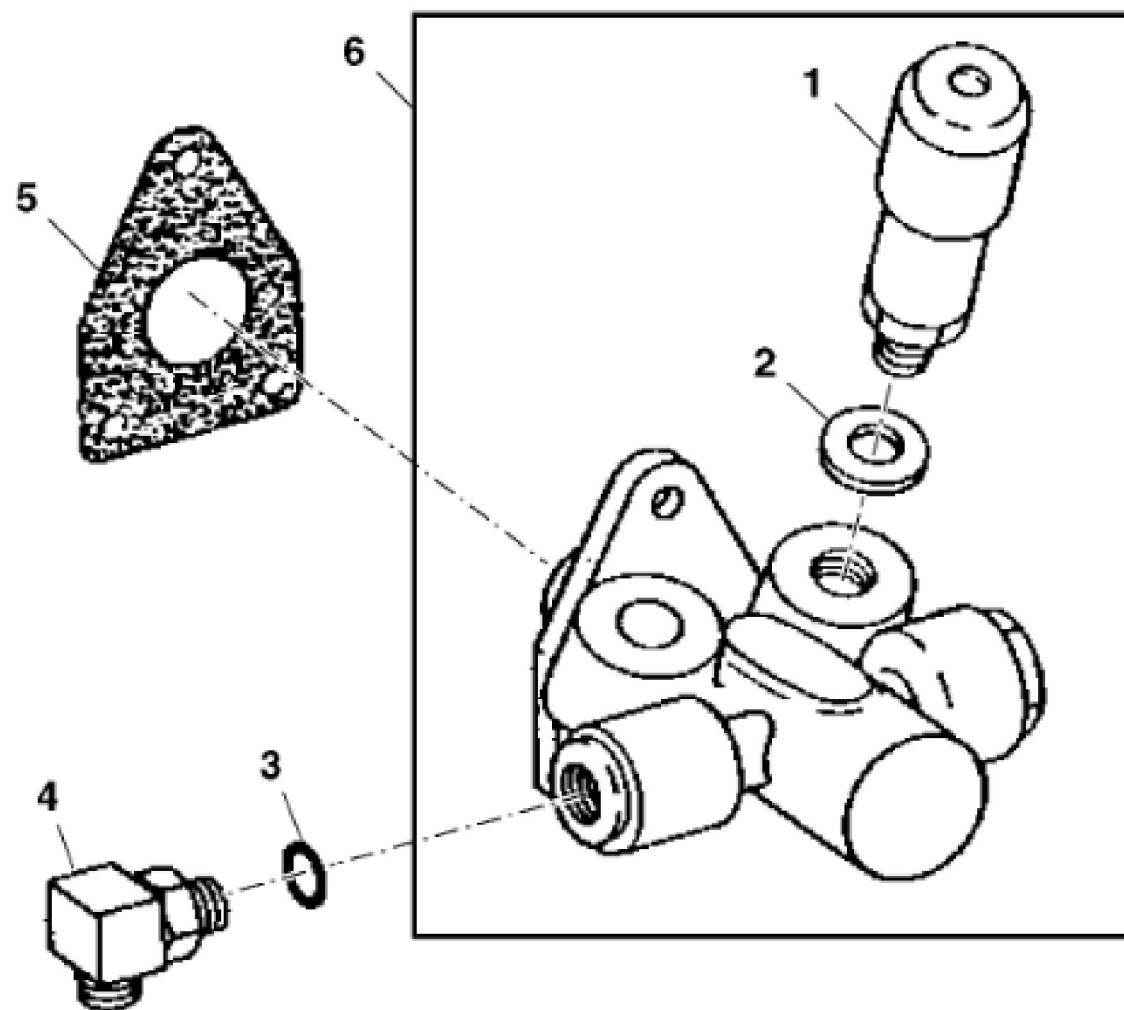

KEY	PART NO.	PART NAME	QTY	REMARKS
1	R63016	ADAPTER FITTING	1	
2	51M4237	SEALING RING	2	(SUB FOR R53901)
3	AR77114	CONTROL VALVE	1	
4	R54859	SCREW	3	
5	R54857	JAW	3	
6	R54858	JAW	3	
7	R99532	COUPLING	6	
8	R54856	O-RING	6	
9	R99533	CAP	1	
10	R54873	O-RING	1	
11	R520574	GASKET	1	(SUB FOR R67879)
12	T24229	LOCK WASHER	3	
13	T31556	NUT	3	
14	R68435	GASKET	1	
15	R67877	O-RING	2	

RGP4533

John Deere > Construction And Forestry > EXCAVATOR > 792DLC - EXCAVATOR > 792DLC Excavator > 04 ENGINE 4 6076AT033 > 0413 FUEL INJECTION SYSTEM 6076AT033 6076AT033 > ST296866 - FUEL INJECTION PUMP GOVERNOR LEVERS (ROBERT BOSCH)

KEY	PART NO.	PART NAME	QTY	REMARKS
1	R60914	SCREW	1	
2	R53918	PACKING	1	
3	T31556	NUT	1	
4	R68715	PIN	1	
5	AR89339	SEAL	1	
6	AR89578	LEVER	1	
7	24M7054	WASHER	1	6.400 X 12 X 1.600 mm
8	T24229	LOCK WASHER	1	
9	R68716	NUT	1	
10	R127915	LEVER	1	(THROTTLE)
11	19M8826	SCREW	2	M6 X 16
12	R53955	O-RING	1	
13	R68438	RETAINER	1	
14	RE54741	LEVER	1	(SHUT-OFF)
15	24H1287	WASHER	1	9/32" X 5/8" X 0.065"
16	19H1914	CAP SCREW	1	1/4" X 1"

KEY	PART NO.	PART NAME	QTY	REMARKS	
1	R120533	BRACKET	1		
2	14M7165	LOCK NUT	2	M6	
3	RE55416	RELAY	1	(24 VOLT)	
4	19H1914	CAP SCREW	1	1/4" X 1"	
5	24H1287	WASHER	1	9/32" X 5/8" X 0.065"	
6	RE54741	LEVER	1		
7	03M7068	BOLT	2	M6 X 20	
8	19H1822	CAP SCREW	2	7/16" X 1"	