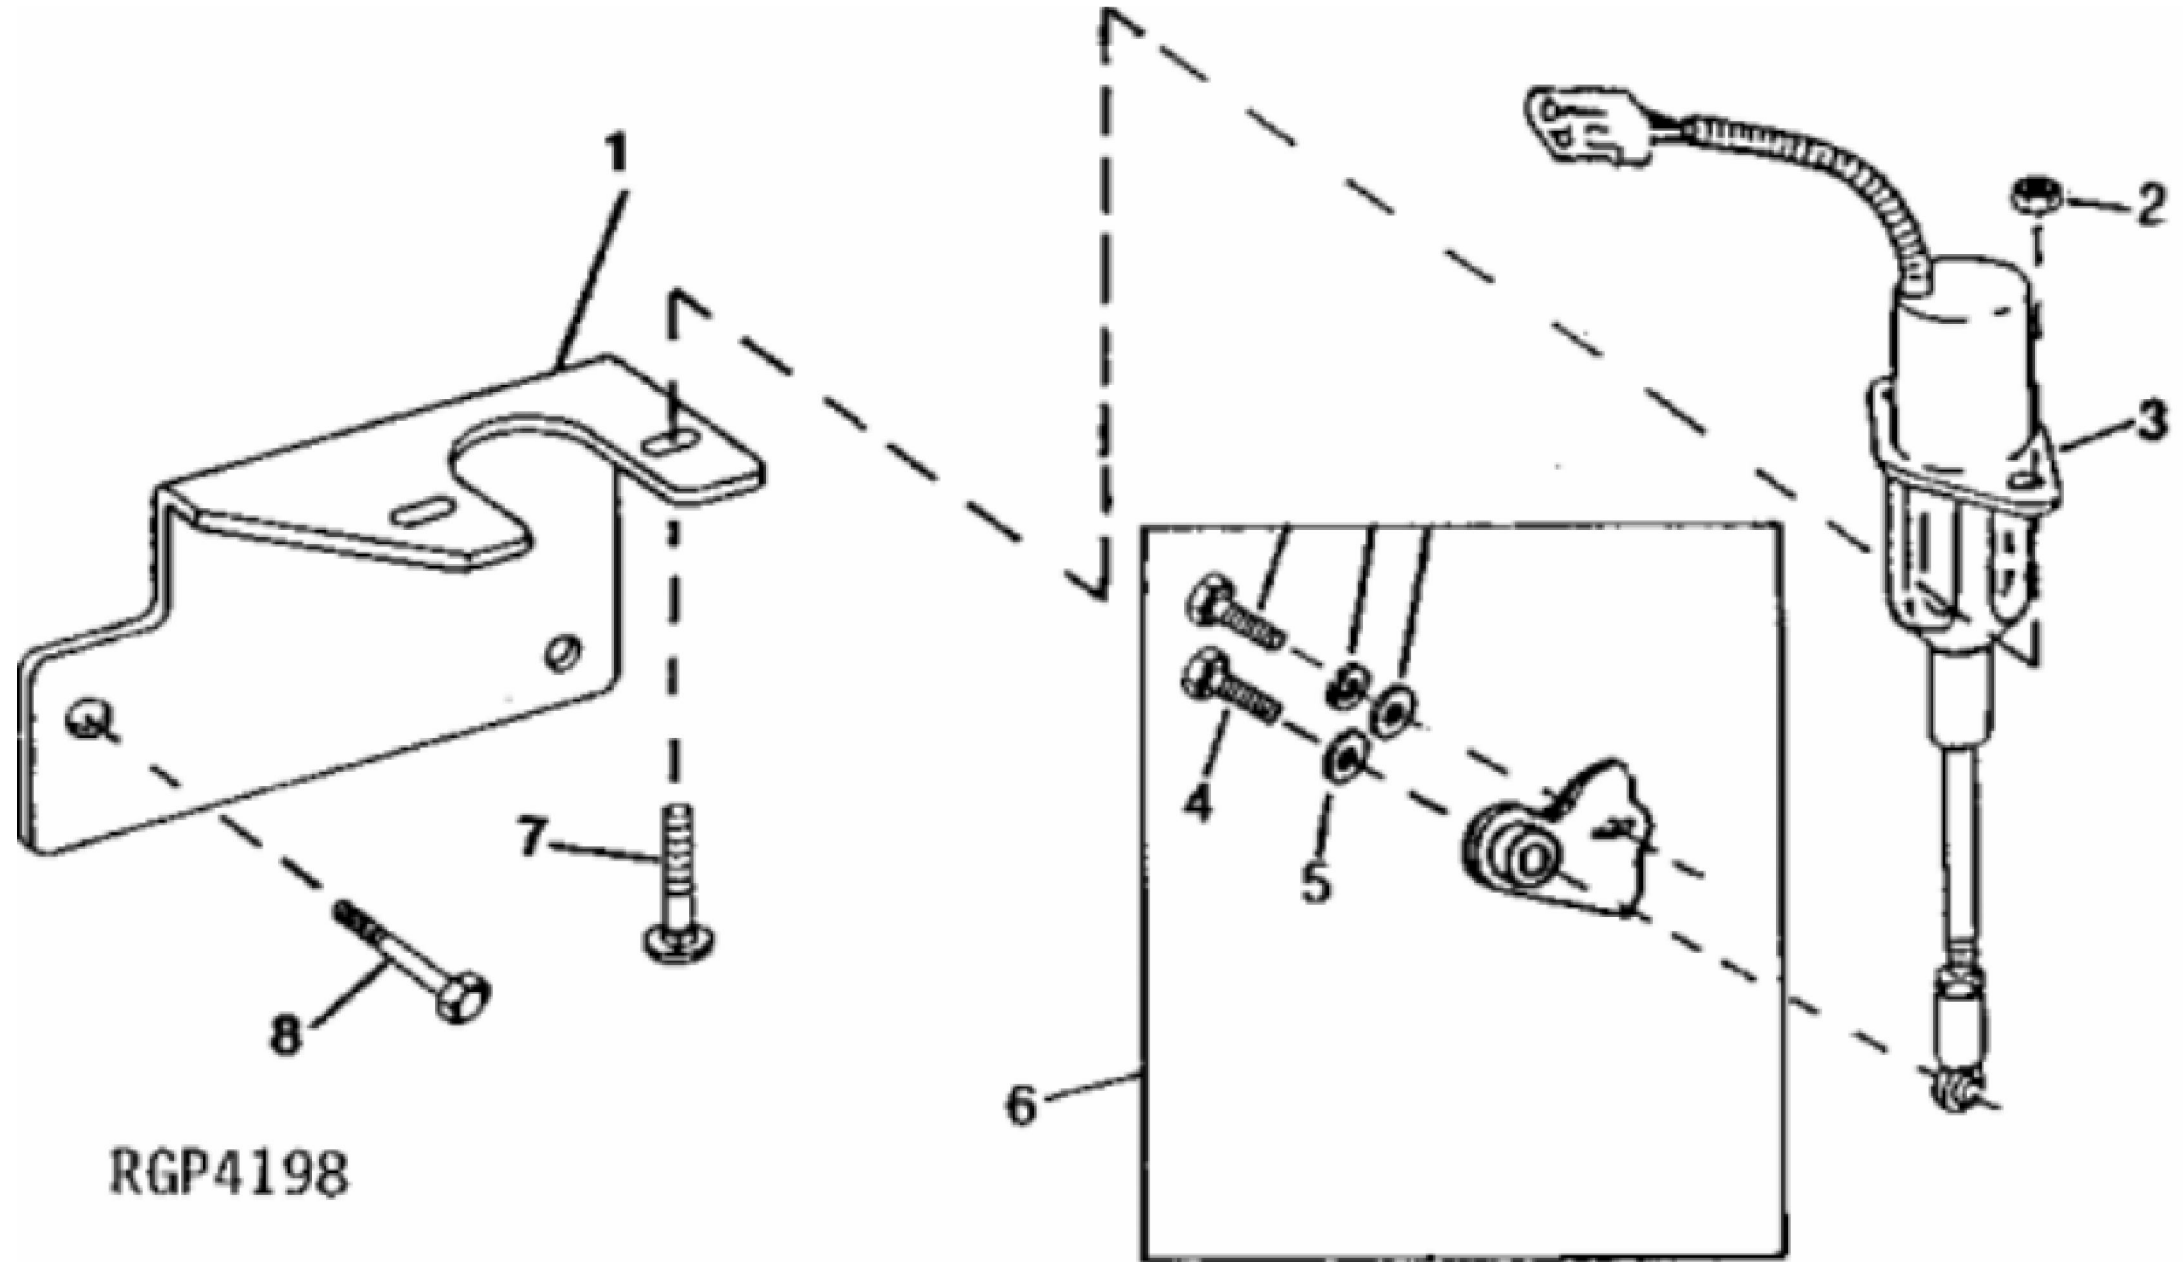

KEY	PART NO.	PART NAME	QTY	REMARKS
1	R63016	ADAPTER FITTING	1	
2	51M4237	SEALING RING	2	(SUB FOR R53901)
3	AR77114	CONTROL VALVE	1	
4	R54859	SCREW	3	
5	R54857	JAW	3	
6	R54858	JAW	3	
7	R99532	COUPLING	6	
8	R54856	O-RING	6	
9	R99533	CAP	1	
10	R54873	O-RING	1	
11	R520574	GASKET	1	(SUB FOR R67879)
12	T24229	LOCK WASHER	3	
13	T31556	NUT	3	
14	R68435	GASKET	1	
15	R67877	O-RING	2	

KEY	PART NO.	PART NAME	QTY	REMARKS
1	R60914	SCREW	1	
2	R53918	PACKING	1	
3	T31556	NUT	1	
4	R68715	PIN	1	
5	AR89339	SEAL	1	
6	AR89578	LEVER	1	
7	24M7054	WASHER	1	6.400 X 12 X 1.600 mm
8	T24229	LOCK WASHER	1	
9	R68716	NUT	1	
10	R127915	LEVER	1	(THROTTLE)
11	19M8826	SCREW	2	M6 X 16
12	R53955	O-RING	1	
13	R68438	RETAINER	1	
14	RE54741	LEVER	1	(SHUT-OFF)
15	24H1287	WASHER	1	9/32" X 5/8" X 0.065"
16	19H1914	CAP SCREW	1	1/4" X 1"

KEY	PART NO.	PART NAME	QTY	REMARKS	
1	R120533	BRACKET	1		
2	14M7165	LOCK NUT	2	M6	
3	RE55416	RELAY	1	(24 VOLT)	
4	19H1914	CAP SCREW	1	1/4" X 1"	
5	24H1287	WASHER	1	9/32" X 5/8" X 0.065"	
6	RE54741	LEVER	1		
7	03M7068	BOLT	2	M6 X 20	
8	19H1822	CAP SCREW	2	7/16" X 1"	