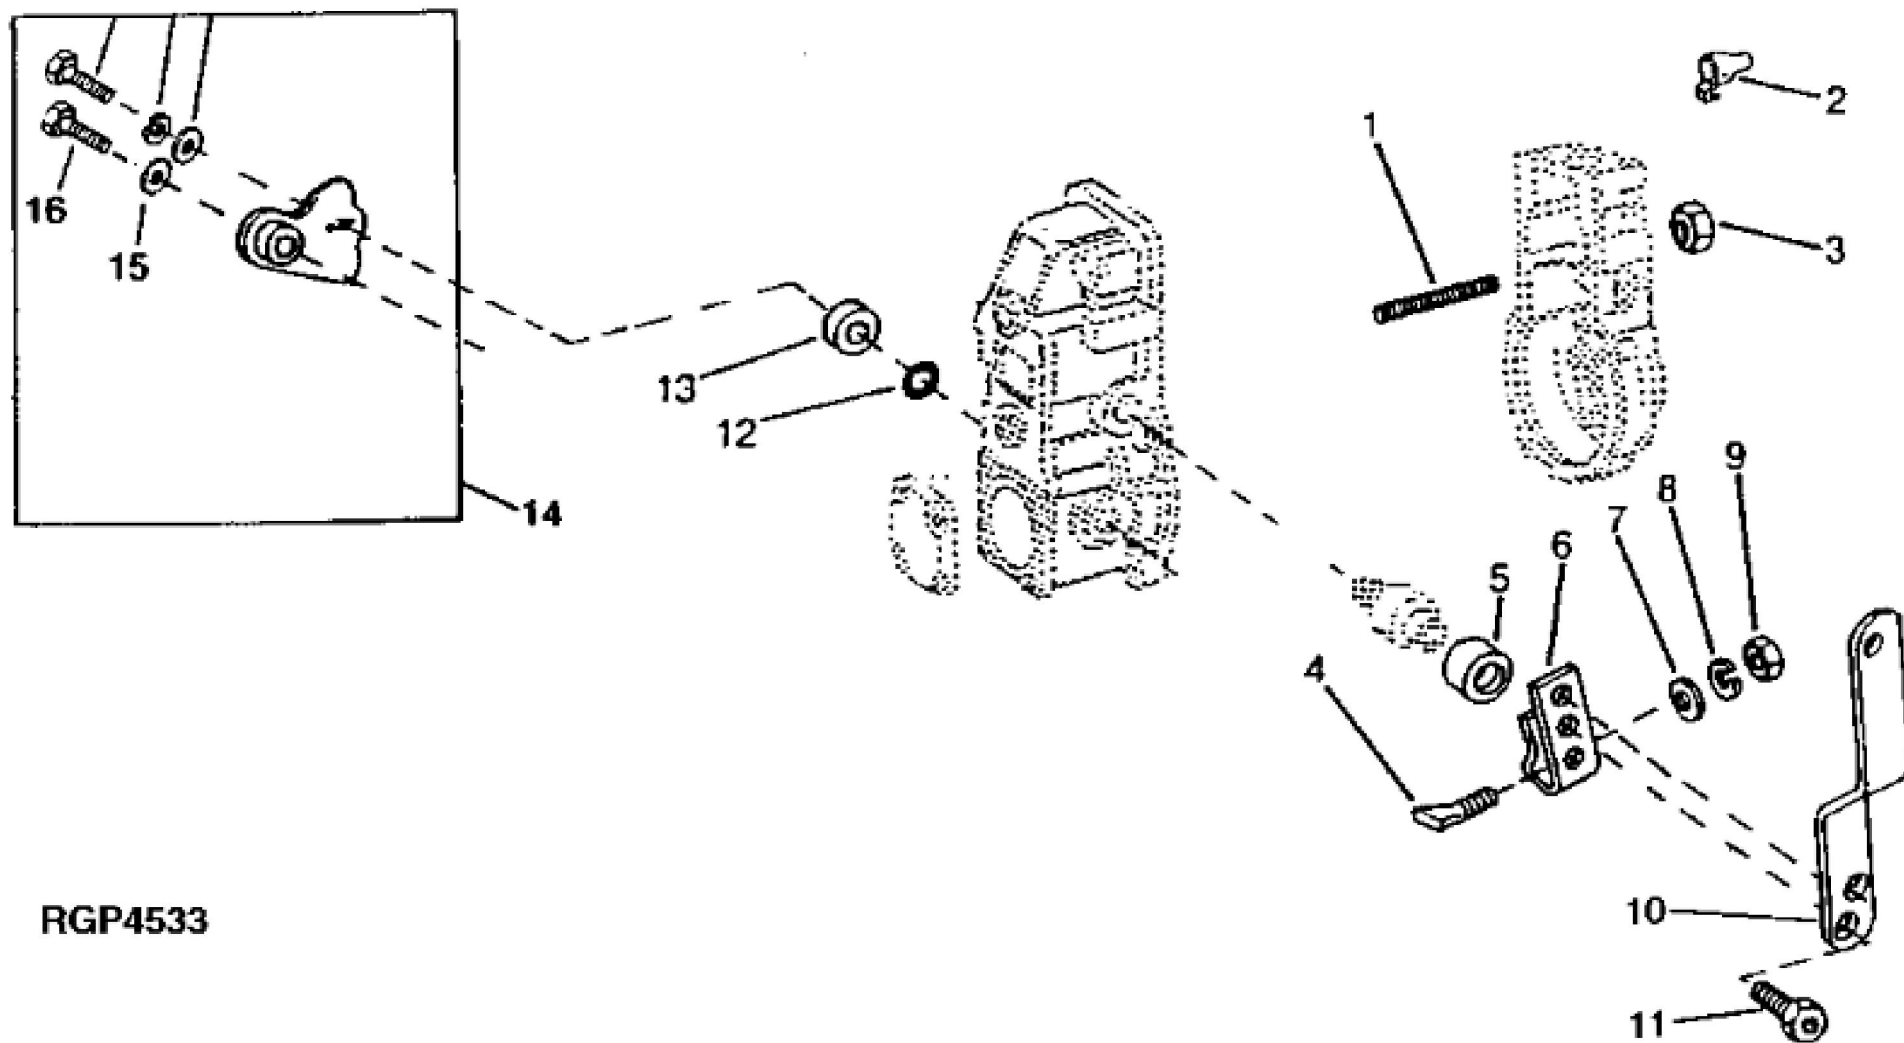

KEY	PART NO.	PART NAME	QTY	REMARKS
1	R63016	ADAPTER FITTING	1	
2	51M4237	SEALING RING	2	(SUB FOR R53901)
3	AR77114	CONTROL VALVE	1	
4	R54859	SCREW	3	
5	R54857	JAW	3	
6	R54858	JAW	3	
7	R99532	COUPLING	6	
8	R54856	O-RING	6	
9	R99533	CAP	1	
10	R54873	O-RING	1	
11	R520574	GASKET	1	(SUB FOR R67879)
12	T24229	LOCK WASHER	3	
13	T31556	NUT	3	
14	R68435	GASKET	1	
15	R67877	O-RING	2	

RGP4533

John Deere > Construction And Forestry > EXCAVATOR > 792DLC - EXCAVATOR > 792DLC Excavator > 04 ENGINE 4 6076AT033 > 0413 FUEL INJECTION SYSTEM 6076AT033 6076AT033 > ST296866 - FUEL INJECTION PUMP GOVERNOR LEVERS (ROBERT BOSCH)

KEY	PART NO.	PART NAME	QTY	REMARKS
1	R60914	SCREW	1	
2	R53918	PACKING	1	
3	T31556	NUT	1	
4	R68715	PIN	1	
5	AR89339	SEAL	1	
6	AR89578	LEVER	1	
7	24M7054	WASHER	1	6.400 X 12 X 1.600 mm
8	T24229	LOCK WASHER	1	
9	R68716	NUT	1	
10	R127915	LEVER	1	(THROTTLE)
11	19M8826	SCREW	2	M6 X 16
12	R53955	O-RING	1	
13	R68438	RETAINER	1	
14	RE54741	LEVER	1	(SHUT-OFF)
15	24H1287	WASHER	1	9/32" X 5/8" X 0.065"
16	19H1914	CAP SCREW	1	1/4" X 1"

KEY	PART NO.	PART NAME	QTY	REMARKS	
1	R120533	BRACKET	1		
2	14M7165	LOCK NUT	2	M6	
3	RE55416	RELAY	1	(24 VOLT)	
4	19H1914	CAP SCREW	1	1/4" X 1"	
5	24H1287	WASHER	1	9/32" X 5/8" X 0.065"	
6	RE54741	LEVER	1		
7	03M7068	BOLT	2	M6 X 20	
8	19H1822	CAP SCREW	2	7/16" X 1"	