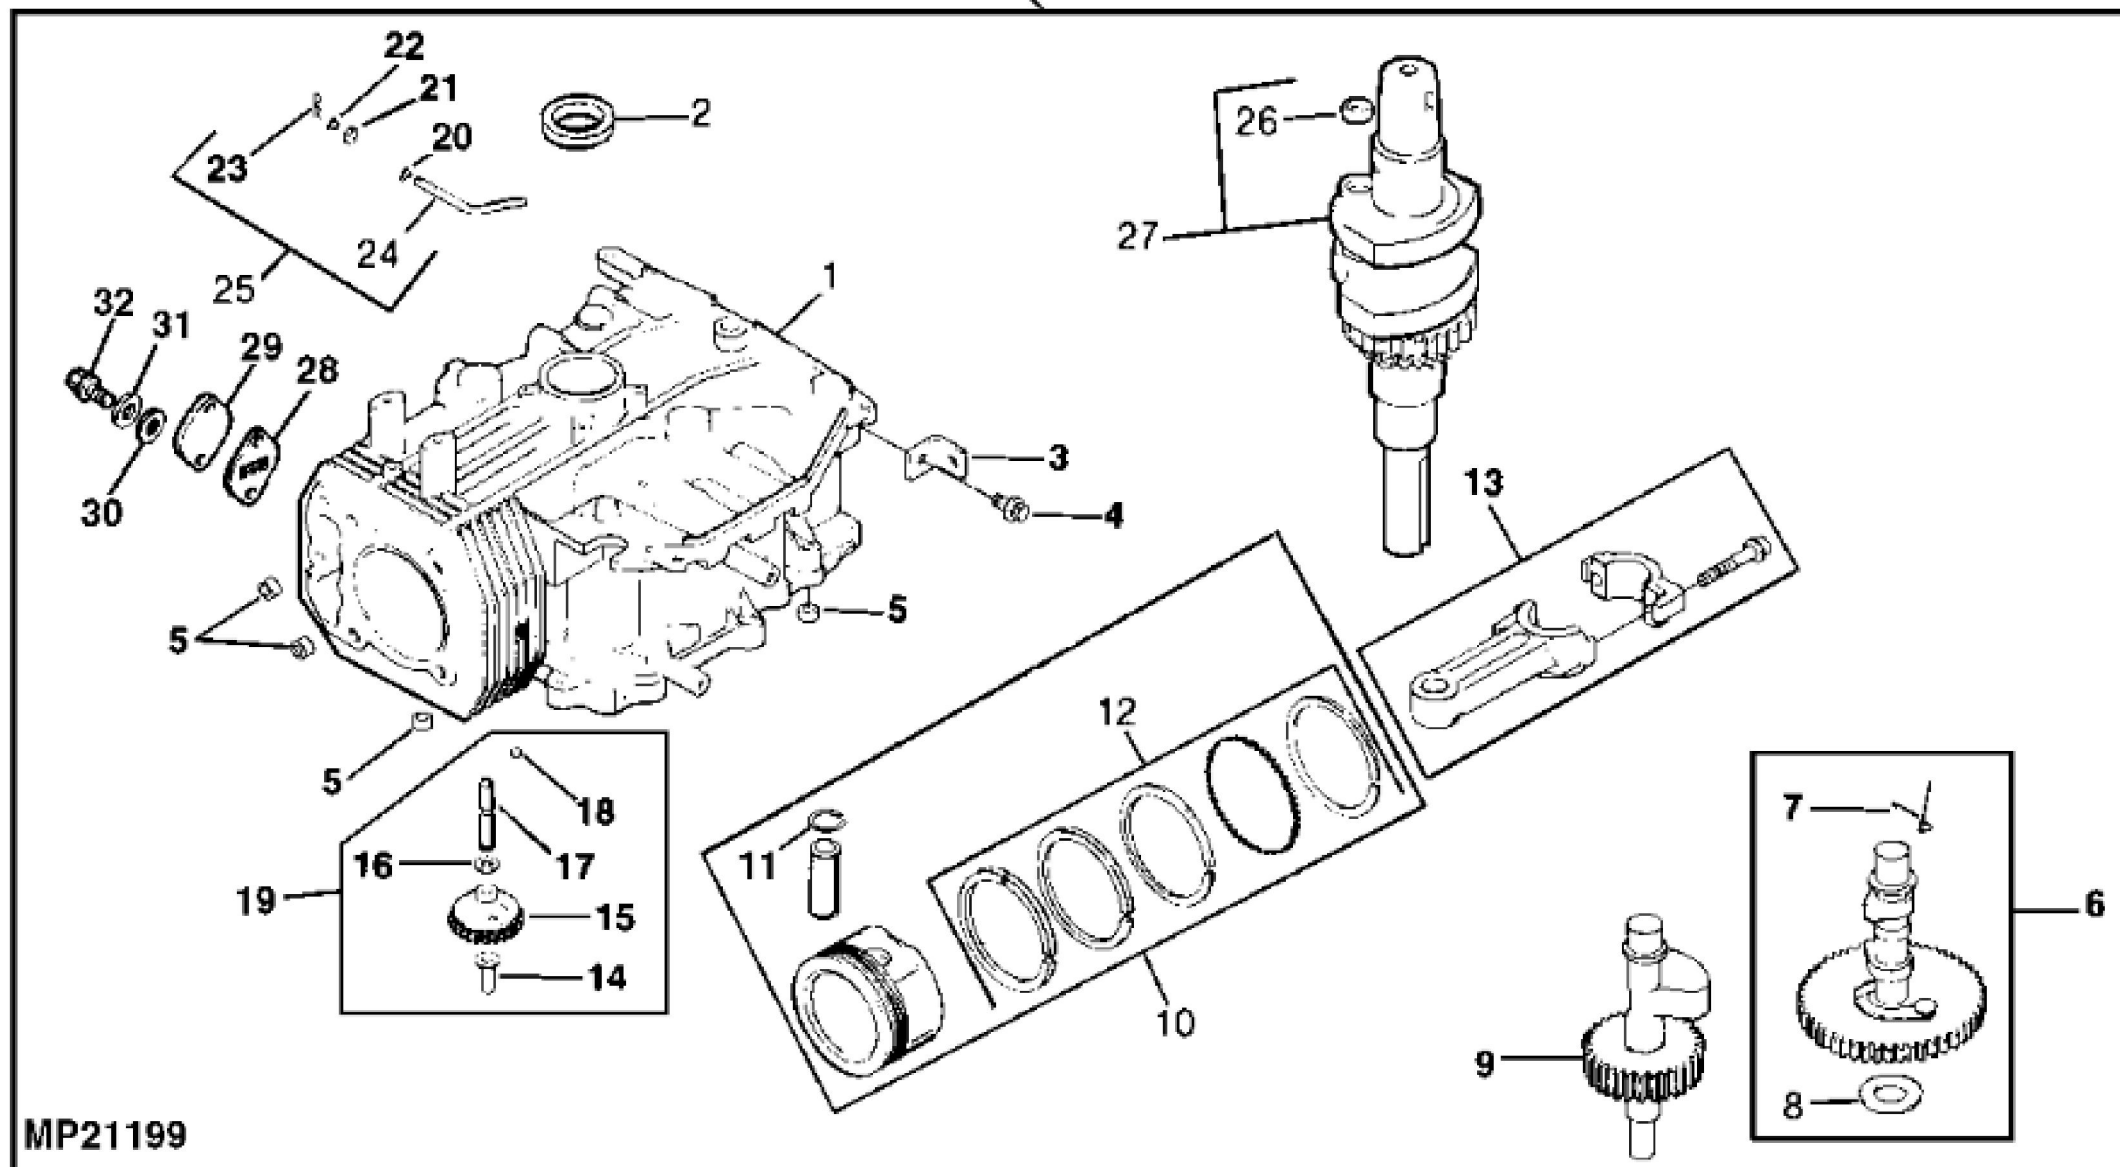

33

MP21199

KEY	PART NO.	PART NAME	QTY	REMARKS
1	.....	CYLINDER BLOCK	1	
2	M92074	SEAL	2	CRANKSHAFT
3	M92069	STRAP	1	
4	19M7867	SCREW	1	M8 X 25
5	MIU11251	DOWEL PIN	4	LOCATING, (SUB FOR M132339)
6	AM123079	CAMSHAFT	1	
7	MIU10690	SPRING	1	ACTUATING, (SUB FOR M133017)
8	M93955	SOLID SHIM	AR	.73 MM (.029"), (WHITE)
8	M97015	SOLID SHIM	AR	.75 MM (.030"), (BLUE)
8	M118585	SHIM	AR	.81 MM (.032"), (RED)
8	M96817	SOLID SHIM	AR	.86 MM (.034"), (YELLOW)
8	M96818	SOLID SHIM	AR	.91 MM (.036"), (GREEN)
8	M96819	SOLID SHIM	AR	.96 MM (.038"), (GRAY)
8	M118584	SHIM	AR	1.02 MM (.040"), (BLACK)
9	M126874	SHAFT	1	BALANCE
10	AM122461	PISTON REPLACEMENT KIT	1	STD
10	AM122463	PISTON REPLACEMENT KIT	1	.50 MM (.020") OS
11	M92077	RETAINER	2	PISTON PIN
12	AM122468	PISTON RING KIT	1	STD
12	AM122470	PISTON RING KIT	1	.50 MM (.020") OS
13	M92075	CONNECTING ROD	1	(STD)
13	M92076	CONNECTING ROD	1	.25 MM (.010") OS
14	M92083	PIN	1	
15	M92082	GEAR	1	
16	M93418	WASHER	1	
17	M92081	SHAFT	1	
18	M76215	PLUG	1	
19	AM117019	GOVERNOR	1	NLA; KIT
20	M96520	WASHER	1	
21	M92079	SEAL	1	
22	M93419	WASHER	1	
23	M126396	QUICK LOCK PIN	1	
24	.....	SHAFT	1	
25	AM123070	SHAFT	1	KIT
26	M147170	PLUG	1