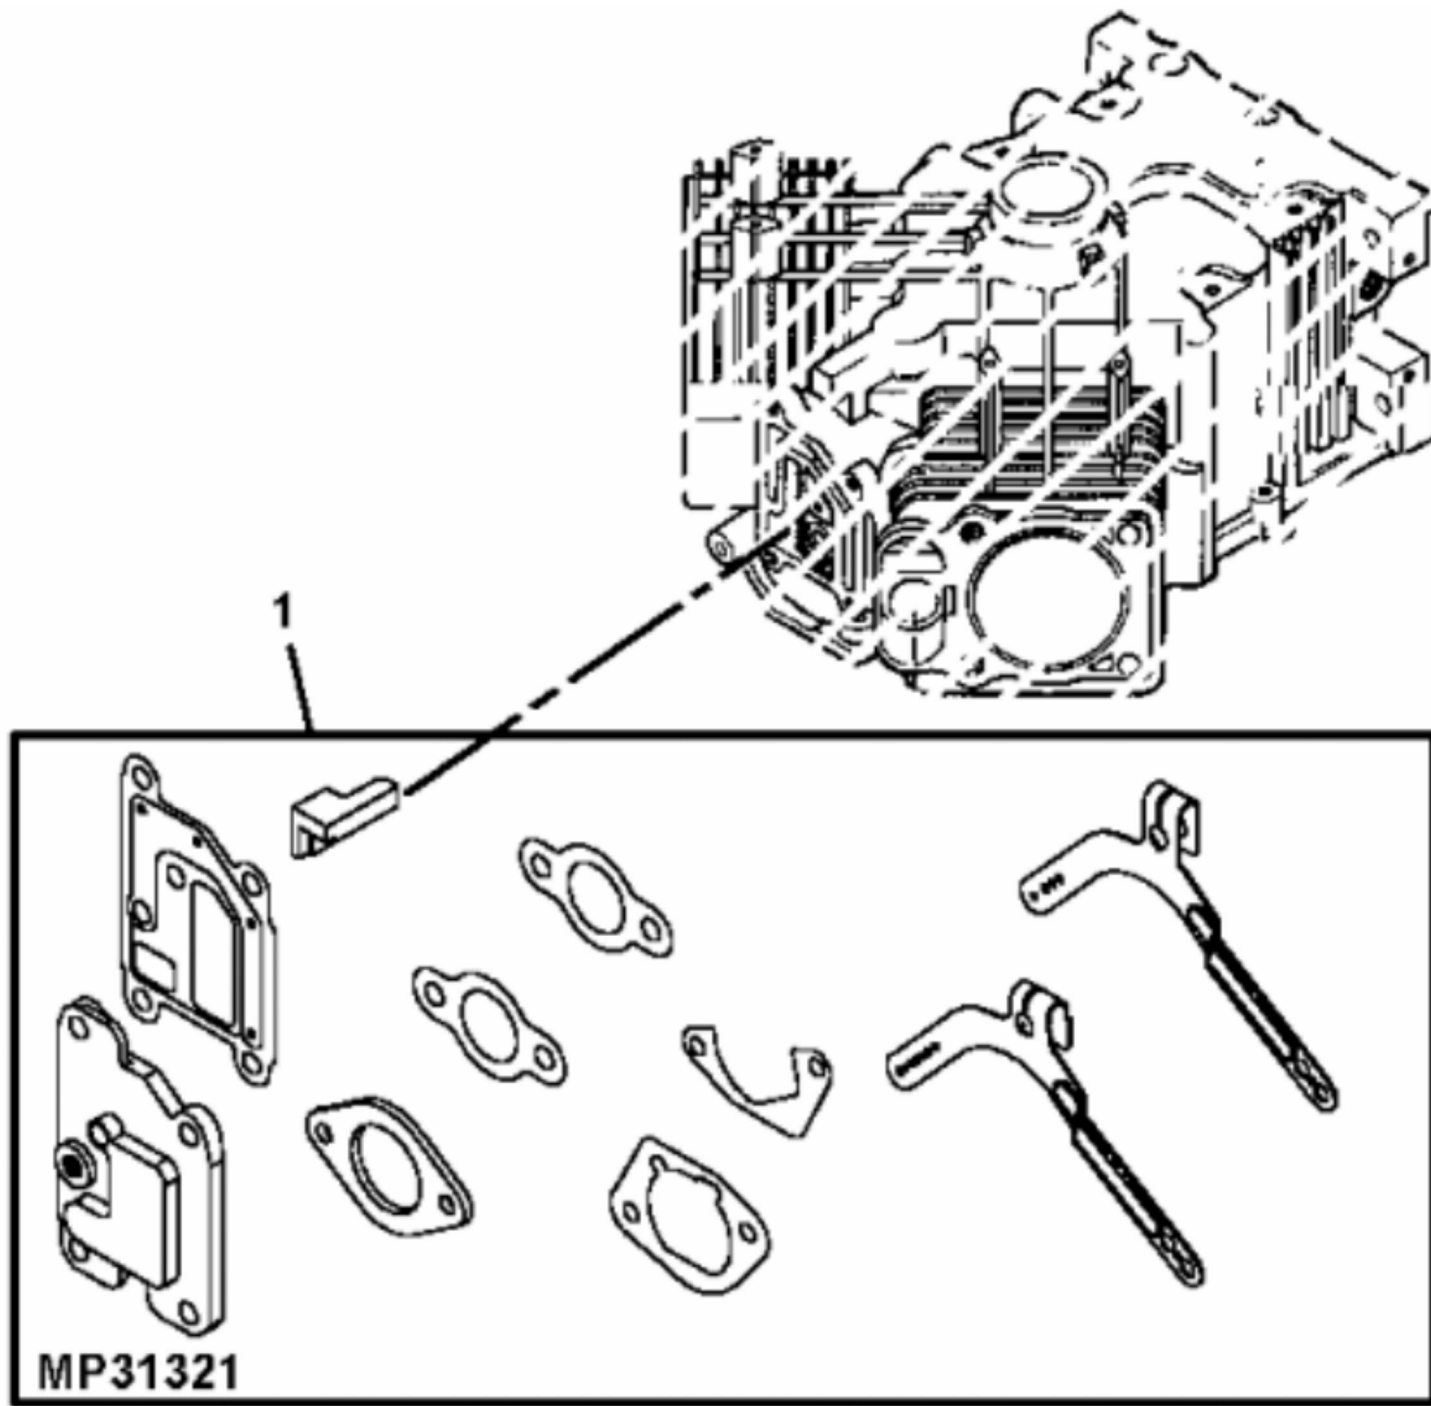

KEY	PART NO.	PART NAME	QTY	REMARKS
25	AM134290	VALVE COVER	1	(SUB FOR AM124983)
26	M132363	STRAP	1	NLA; ORDER MIU12948
26	MIU12948	STRAP	1	
27	M143942	STUD	8	(ENGINE MARKED CV25S-69539 AND CV730-0006)
28	M143943	WASHER	8	(ENGINE MARKED CV25S-69539 AND CV730-0006)
29	M143944	NUT	8	(ENGINE MARKED CV25S-69539 AND CV730-0006)
30	MIU11342	HOSE	1	(ENGINES MARKED CV25S-69525, CV25S-69542 AND CV25S-69544) (SUB FOR M134915)
31	TY22462	CLAMP	2	(ENGINES MARKED CV25S-69525, CV25S-69542 AND CV25S-69544)
32	MIU11341	HOSE	1	(ENGINES MARKED CV25S-69525, CV25S-69542 AND CV25S-69544) (SUB FOR M134917)
33	M134916	FITTING	1	(ENGINES MARKED CV25S-69525, CV25S-69542 AND CV25S-69544)
34	.....	HOSE	1	
35	.....	FITTING	1	
36	.....	FUEL LINE	1	
37	M134914	SPACER	1	
38	M134913	BRACKET	1	
39	M134912	STRAP	1	
40	MIU14033	SCREW	2	
41	AM126265	SEPARATOR KIT	1	BREATHER SEPARATOR
42	MIU11344	HOSE	1	BREATHER (ENGINE MARKED CV25S-69539 AND CV730-0006) (SUB FOR M148324 OR MIU10956)
..	AM125389	VALVE TRAIN KIT	1	VALVE TRAIN (INCLUDES PARTS MARKED (A))