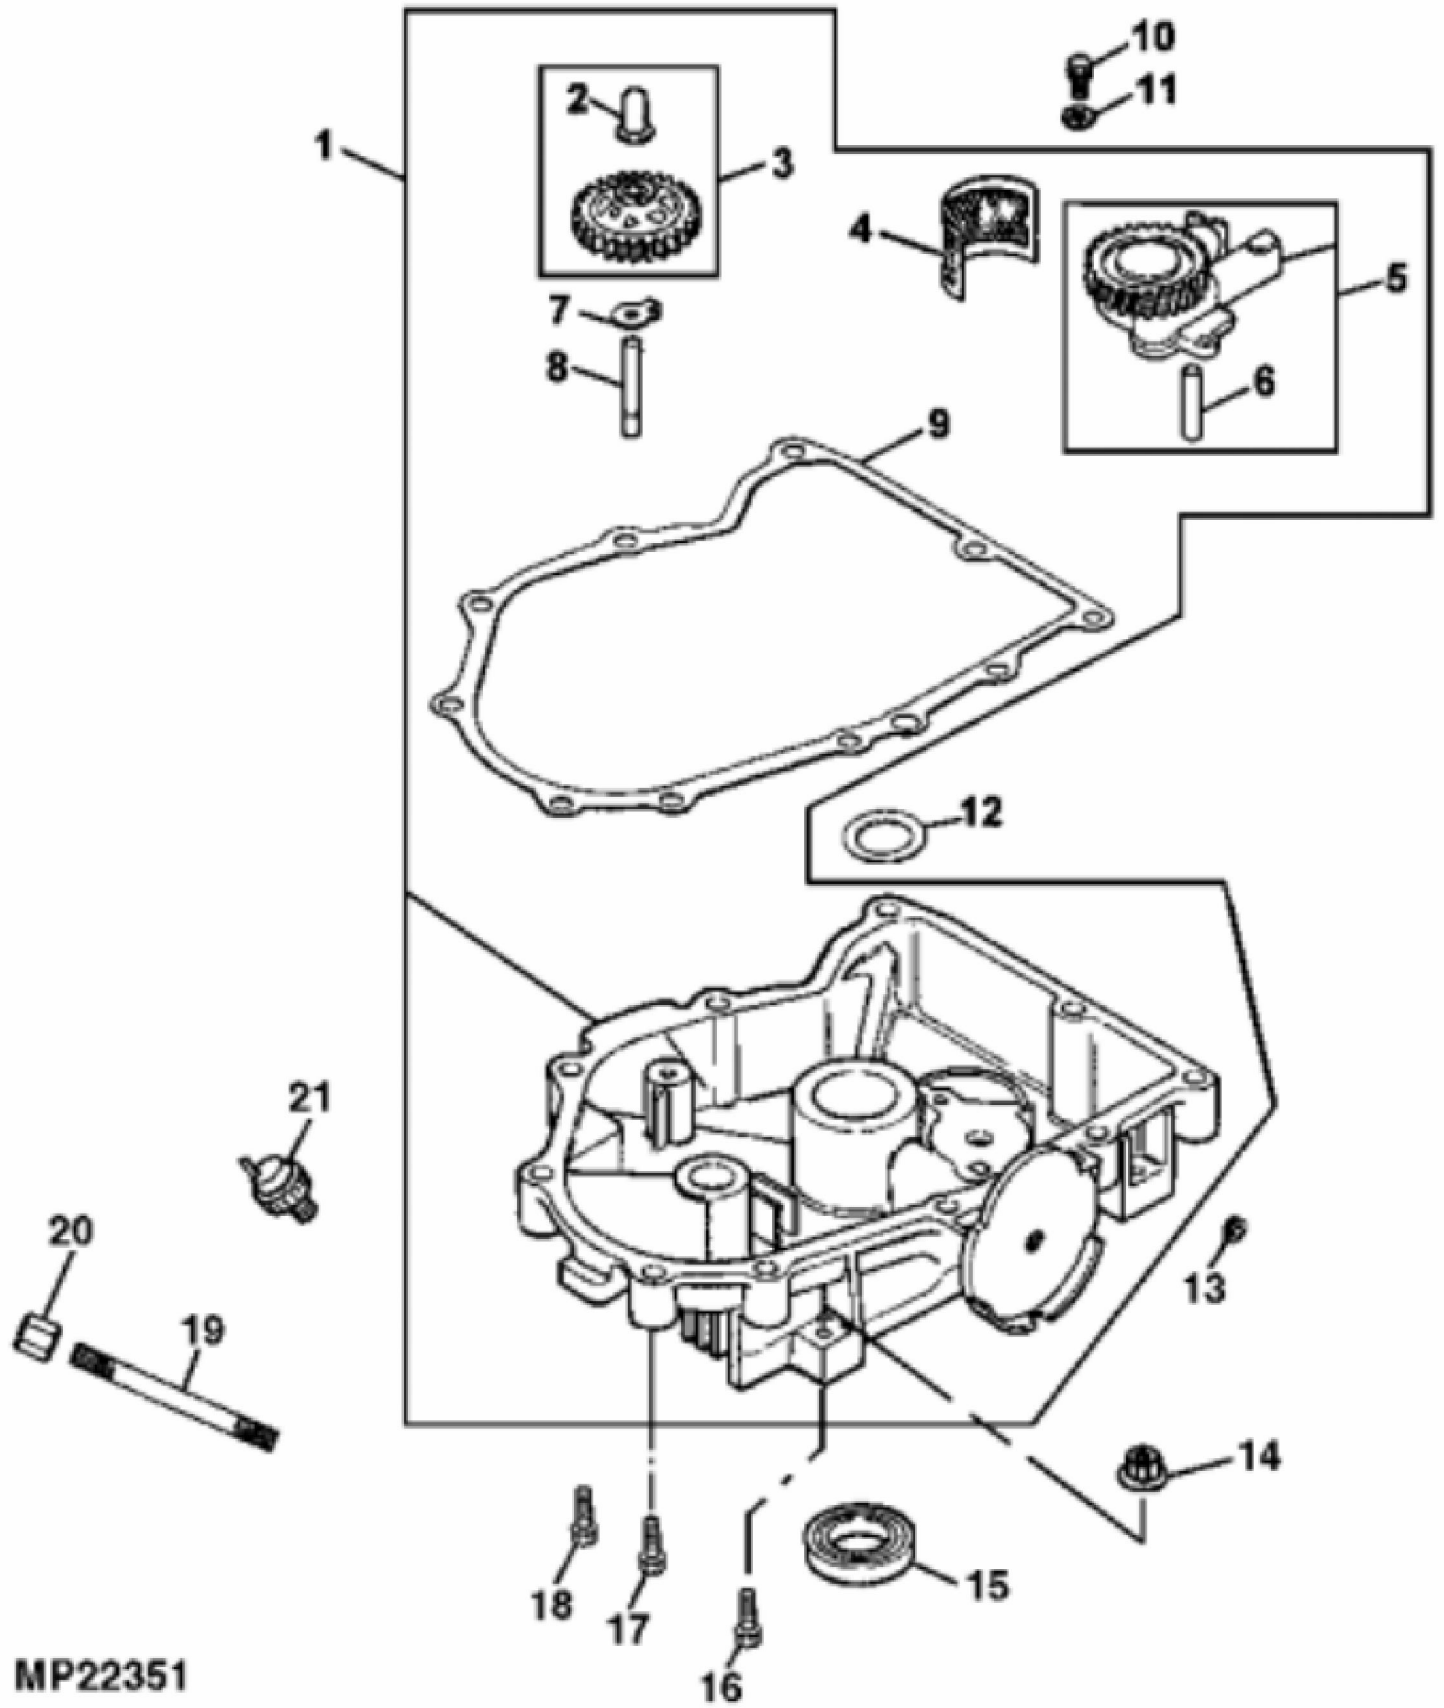

John Deere > Turf And Utility >TRACTOR, LAWN AND GARDEN >SABRE - TRACTOR, LAWN AND GARDEN >SABRE 2554HV Garden Tractor >20 ENGINE GU20277 >ST716178 - SEPARATOR PLUG KIT (- 90001)

KEY	PART NO.	PART NAME	QTY	REMARKS	
1	AM133294	SEPARATOR KIT	1	NLA; Separator Plug	

KEY	PART NO.	PART NAME	QTY	Engine Serial No.	REMARKS
19	M92194	O-RING	1		
20	AM126257	DIPSTICK	1		
21	AM124450	FILLER CAP	1		
22	M148124	O-RING	1		
23	M126396	QUICK LOCK PIN	1	____-025080	
24	M93418	WASHER	1	____-025080	
24	M143936	WASHER	1	025081-____	
25	M92079	SEAL	1	____-025080	
25	M143938	SEAL	1	025081-____	NLA; ORDER MIU13503
25	MIU13503	SEAL	1		
25	M143970	SEAL	1		(ENGINE MARKED CV730-0006 ONLY)
26	M96520	WASHER	1	____-025080	
26	M143939	WASHER	1	025081-____	
27	M132343	SHAFT	1	____-025080	NLA; Governor Cross
27	M143940	SHAFT	1	025081-____	GOVERNOR CROSS
27	M148328	SHAFT	1		GOVERNOR CROSS (ENGINE MARKED CV730-0006 ONLY)
28	SEAL	1		
29	AM126256	CRANKSHAFT	1		28.6 MM (1-1/8"), (ENGINES MARKED CV25S-69525, CV25S-69542 AND CV25S-69544)
29	AM128620	CRANKSHAFT	1		25.4 MM (1"), (ENGINES MARKED CV725S-69539 AND CV730-0006) (SUB MIA11970)
30	19M7897	SCREW	4		M8 X 35
31	M143941	RING	1	025081-____	RETAINER
..	AM125079	GASOLINE ENGINE	1		25HP, (MARKED CV25S-69525) (SUB AM130713)
..	AM130129	GASOLINE ENGINE	1		25HP, (MARKED CV25S-69542) (SUB AM130713)
..	AM130415	GASOLINE ENGINE	1		25HP, (MARKED CV25S-69544) (SUB AM132672)
..	AM129933	GASOLINE ENGINE	1		25HP, (MARKED CV25S-69539) (SUB AM132672)
..	AM132672	GASOLINE ENGINE	1		25HP, (MARKED CV730-0006)
..	AM130713	MINI-BLOCK KIT	1		
..	AM117019	GEAR KIT	1		NLA