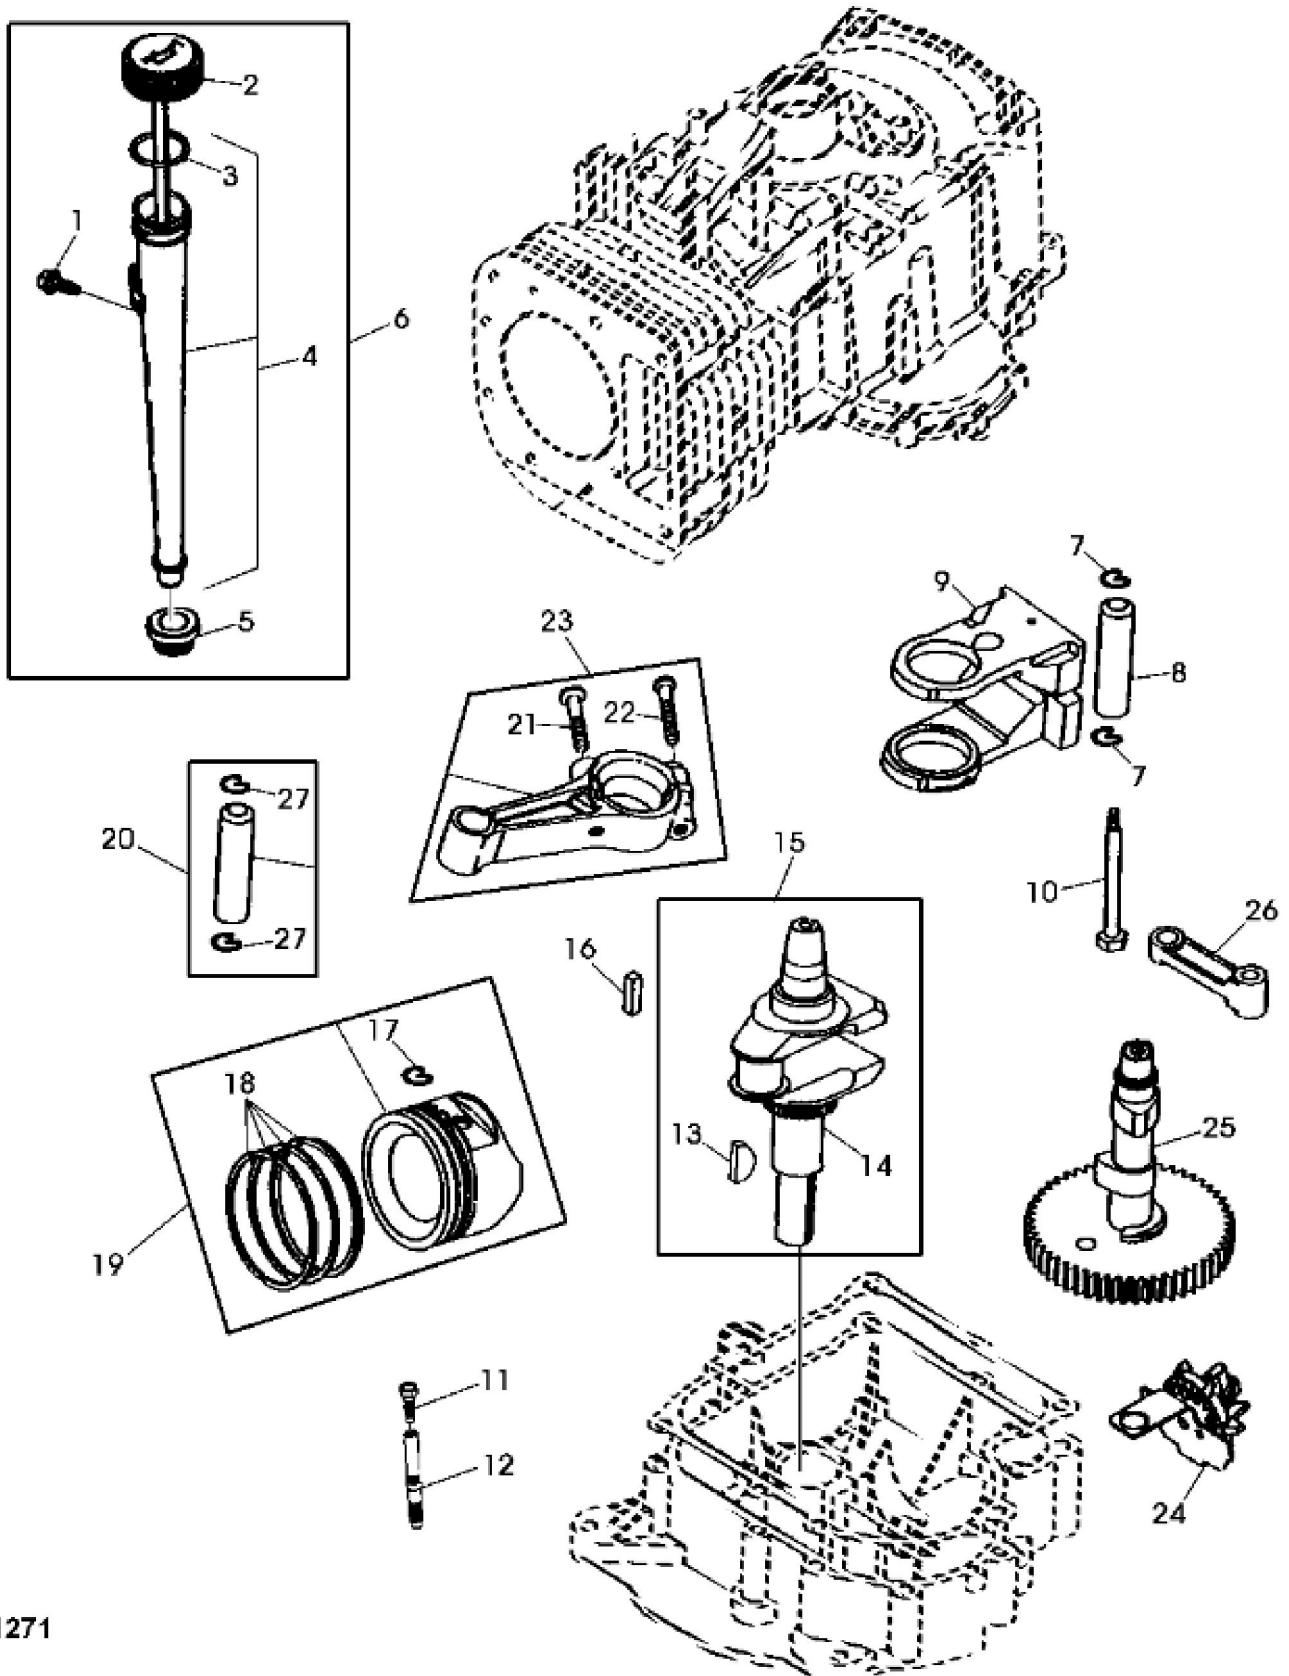

KEY	PART NO.	PART NAME	QTY	REMARKS
1	LG691655	CAP SCREW	1	NLA; SUB FOR LG93808 OR LG94626
2	LG690492	SCREEN	1	(SUB FOR LG224948)
3	LG691058	BOLT	2	(SUB FOR LG94627)
4	LG690452	RETAINER	1	(SUB FOR LG224413)
5	M145401	FAN	1	NLA(SUB FOR LG281400 AND LG691927)
6	LG691323	SPACER	1	(SUB FOR LG280848)
7	LG225136	WASHER	3	
8	LG222561	SPACER	1	
9	LG399676	RING GEAR	1	
10	LG492326	FLYWHEEL	1	
11	LG391086S	SEAL	1	(SUB FOR LG391086)
12	LG399265	BEARING	1	NLA; ORDER MIA11778
12	MIA11778	SEAL KIT	1	
13	LG491986	BUSHING KIT	1	NLA; Governor Shaft Bushing
14	LG692407	SEAL	1	(SUB FOR LG491323)
15	LG690959	DOWEL PIN	1	(SUB FOR LG230192)
16	LG496412	CRANKCASE	1	NLA
17	LG691328	TUBE	1	BREATHER, (SUB FOR LG281246)
18	LG691666	CAP SCREW	1	(SUB FOR LG94621)
19	LG27803S	GASKET	1	(SUB FOR LG27803)
20	LG495735	BREATHER	1	
21	LG692125	CAP SCREW	1	(SUB FOR LG94624)
22	15H623	DRAIN PLUG	1	(SUB FOR LG94239 AND LG690946)
23	LG291675S	SEAL	1	(SUB FOR LG291675)
24	LG692226	GASKET	1	.38 MM (.015"), (SUB FOR LG271916)
24	LG692405	GASKET	1	.23 MM (.009"), (SUB FOR LG271996)
24	LG692406	GASKET	1	.13 MM (.005"), (SUB FOR LG271997)
25	LG494238	RESERVOIR	1	
26	TY22562	BULK HOSE	AR	
27	AM119686	DRAIN VALVE	1	
..	LG496758	LABEL KIT	1	ENGINE
..	28N7071135	ENGINE	1	(SUB FOR 28N7071135E1, 28N7071026E1 OR 28N7071036E1)

PU01271