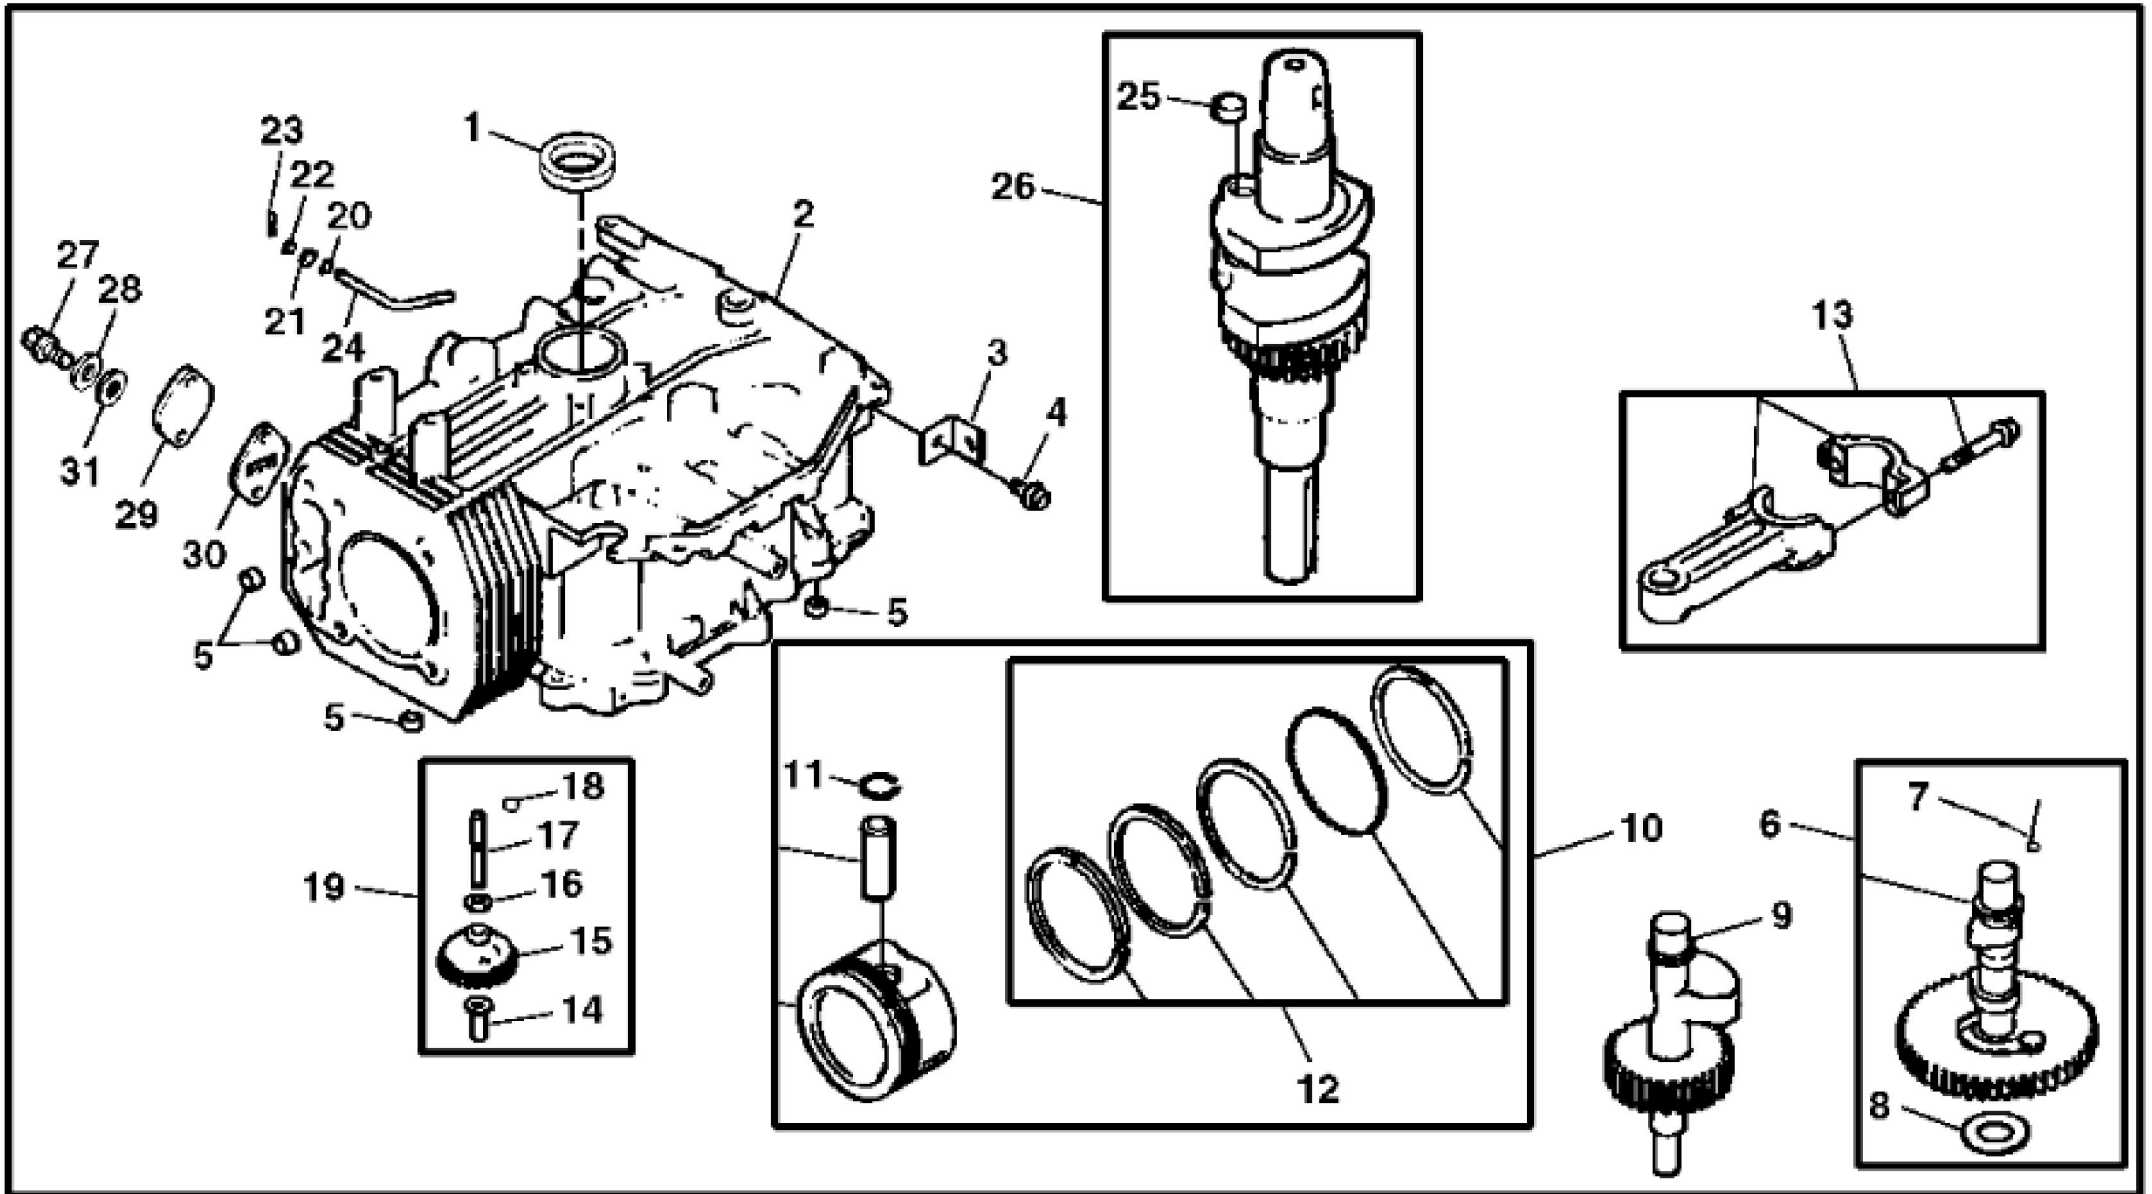

MP23215

John Deere > Turf And Utility >TRACTOR, LAWN AND GARDEN >LX255 - TRACTOR, LAWN AND GARDEN >LX255 Lawn Tractor >20 ENGINE AM131688, AM124681 >ST579998 - CYLINDER HEAD AND  
ROCKER ARM

KEY	PART NO.	PART NAME	QTY	REMARKS
1	37M7131	SCREW	5	M6 X 20
2	37M7091	SCREW	1	M6 X 25
3	M124985	STRAP	1	LIFT
4	AM132623	VALVE COVER	1	(SUB FOR M92209)
5	TY22462	CLAMP	2	HOSE, (SUB FOR AR48236)
6	M92212	BREATHER	1	VALVE COVER VENT
7	MIU13278	VALVE LIFTER	2	SUB FOR M137271 or MIU11034 or MIU12989
8	M146623	PUSH ROD	2	(SUB FOR M149342)
9	M124986	ENGINE CYLINDER HEAD GASKET	1	
10	15H558	PIPE PLUG	1	1/8", HEX
11	AM119712	INTAKE VALVE	1	ORDER AM107043 , M146624 , M92200 AND M92203
11	M92213	INTAKE VALVE	1	.25 MM (.010") OS, (C)
12	.....	EXHAUST VALVE	1	(STD) (ORDER AM119711)
12	M92214	EXHAUST VALVE	1	.25 MM (.010") OS, (C)
13	.....	CYLINDER HEAD	1	(ENGINE MARKED CV15S-41571), (ORDER AM125352)
13	AM132197	CYLINDER HEAD	1	(ENGINE MARKED CV460S-26511), (SUB FOR AM131950 OR AM131949)
14	M120417	WASHER	1	
15	M120286	SPACER	1	(HEAD BOLT, EXHAUST PORT)
16	M149264	BOLT	5	CYLINDER HEAD, (SUB FOR M92367)
17	M146624	SPRING	1	(C) VALVE
18	M92203	CAP	2	(C)
19	AM107043	RETAINER	1	
20	AM119711	EXHAUST VALVE	1	KIT
21	M146264	SPRING	1	(C) VALVE
22	AM119712	INTAKE VALVE	1	KIT
23	19M8290	SCREW	2	M6 X 35
24	M131132	PIVOT	2	
25	M131133	ROCKER ARM	2	
26	AM117014	ROCKER ARM	1	NLA(ALSO ORDER (2) 19M8290)
27	AM125352	CYLINDER HEAD	1	(ENGINE MARKED CV15S-41571)
27	AM132197	CYLINDER HEAD	1	(ENGINE MARKED CV460S-26511) (SUB FOR AM131949)
28	M93483	SCREW	1	
29	M153533	RETAINER	1	BREATHER, (ORDER AM117016)

KEY	PART NO.	PART NAME	QTY	REMARKS	
30	M92210	BEAM	1	BREATHER, (ORDER AM117016)	
31	AM117016	VALVE	1	REED;ORDER M153533,M92210 And M93483	
32	M43123	RETAINER	1		
33	M124983	WIRING LEAD	1	6"-18 GAUGE, BLACK	
34	AM117034	KIT	1	OVERSIZE VALVE (SUB COMPONENTS) (INCLUDES PARTS MARKED (C));Not Illustrated	