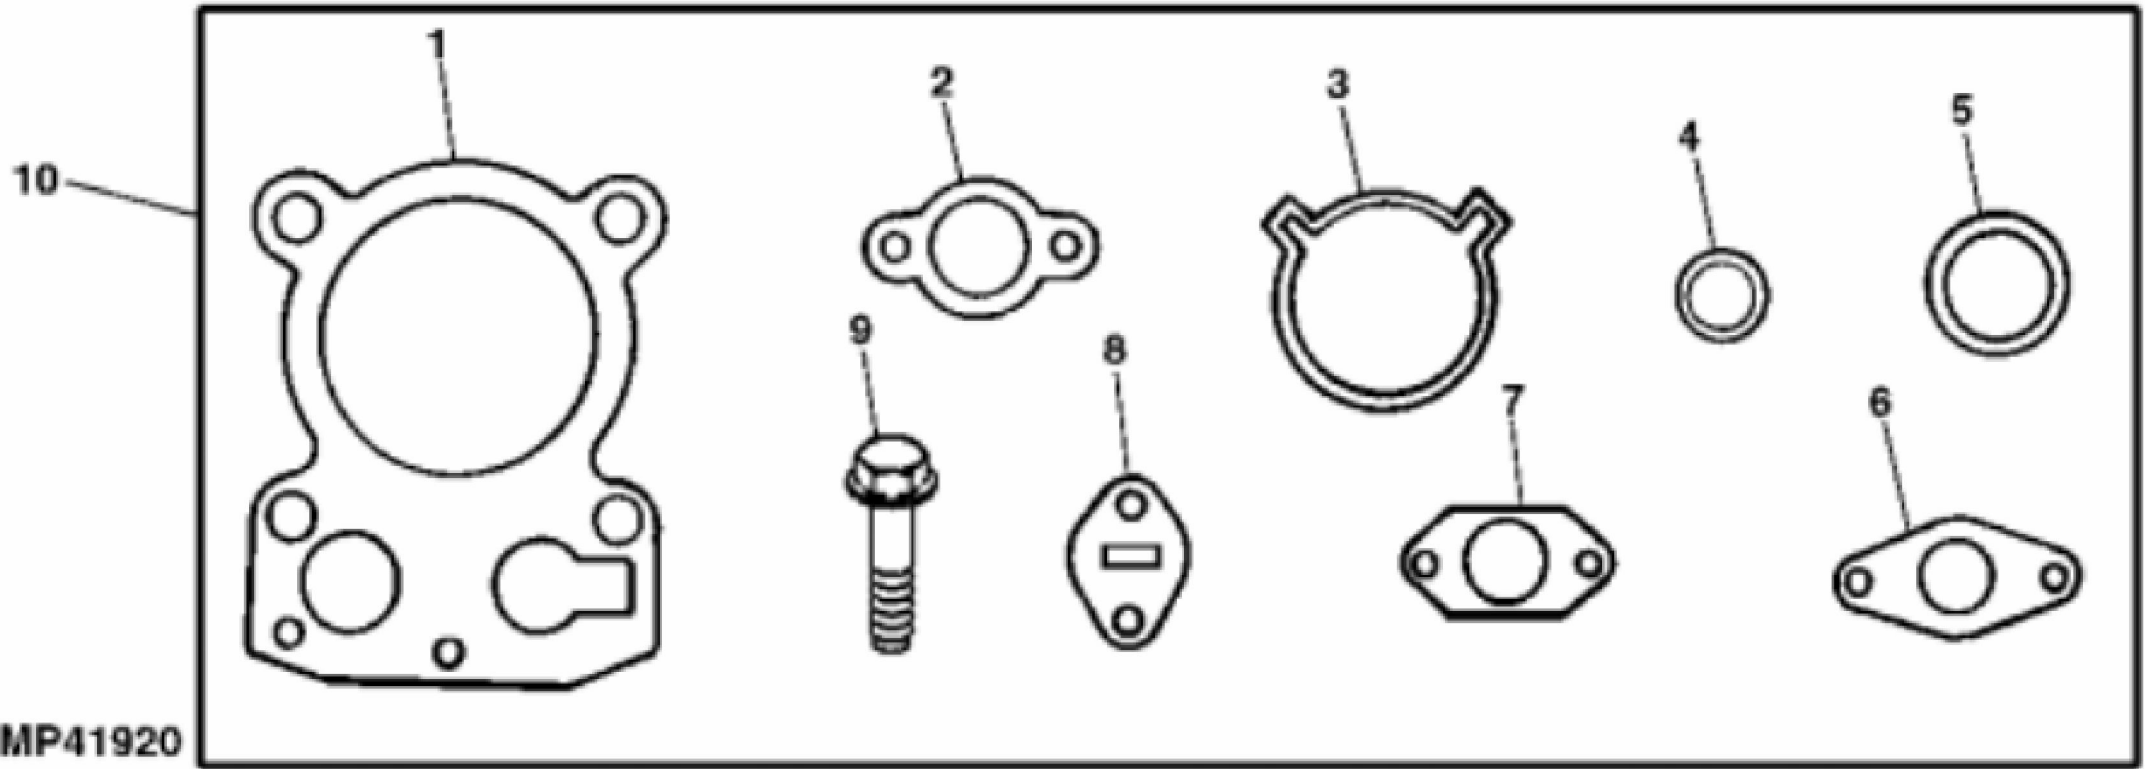

KEY	PART NO.	PART NAME	QTY	REMARKS
18	M76215	PLUG	1	
19	AM117019	GEAR KIT	1	NLA
20	M96520	WASHER	1	
21	M92079	SEAL	1	
22	M93419	WASHER	1	(SUB FOR M146622)
23	M126396	QUICK LOCK PIN	1	
24	AM123070	SHAFT	1	GOVERNOR (INCLUDES M126396)
25	.....	PLUG	1	(ENGINE MARKED CV15S-41571)
26	AM121531	CRANKSHAFT	1	(ENGINE MARKED CV15S-41571) (USE WITH SHORT BLOCK AM125360) (ALSO ORDER 19M7944)
26	AM128237	CRANKSHAFT	1	(ENGINE MARKED CV15S-41571) (USE WITH ENGINE AM124681)
26	AM131947	CRANKSHAFT	1	(ENGINE MARKED CV460S-26511)
27	37M7090	SCREW	2	M6 X 16
28	12H302	LOCK WASHER	2	1/4"
29	M42101	COVER	1	
30	M126886	GASKET	1	FUEL PUMP
31	24H1287	WASHER	2	9/32" X 5/8" X 0.065"
32	AM125360	SHORT BLOCK ASSEMBLY	1	(ENGINE MARKED CV15S-41571)
32	AM132146	SHORT BLOCK ASSEMBLY	1	(ENGINE MARKED CV460S-26511)
33	19M7866	SCREW	4	M8 X 20, (ENGINE MOUNTING)
..	AM124681	GASOLINE ENGINE	1	(CV15S-41571) (SUB AM125360)
..	AM131688	GASOLINE ENGINE	1	(CV460S-26511) (SUB AM132146)