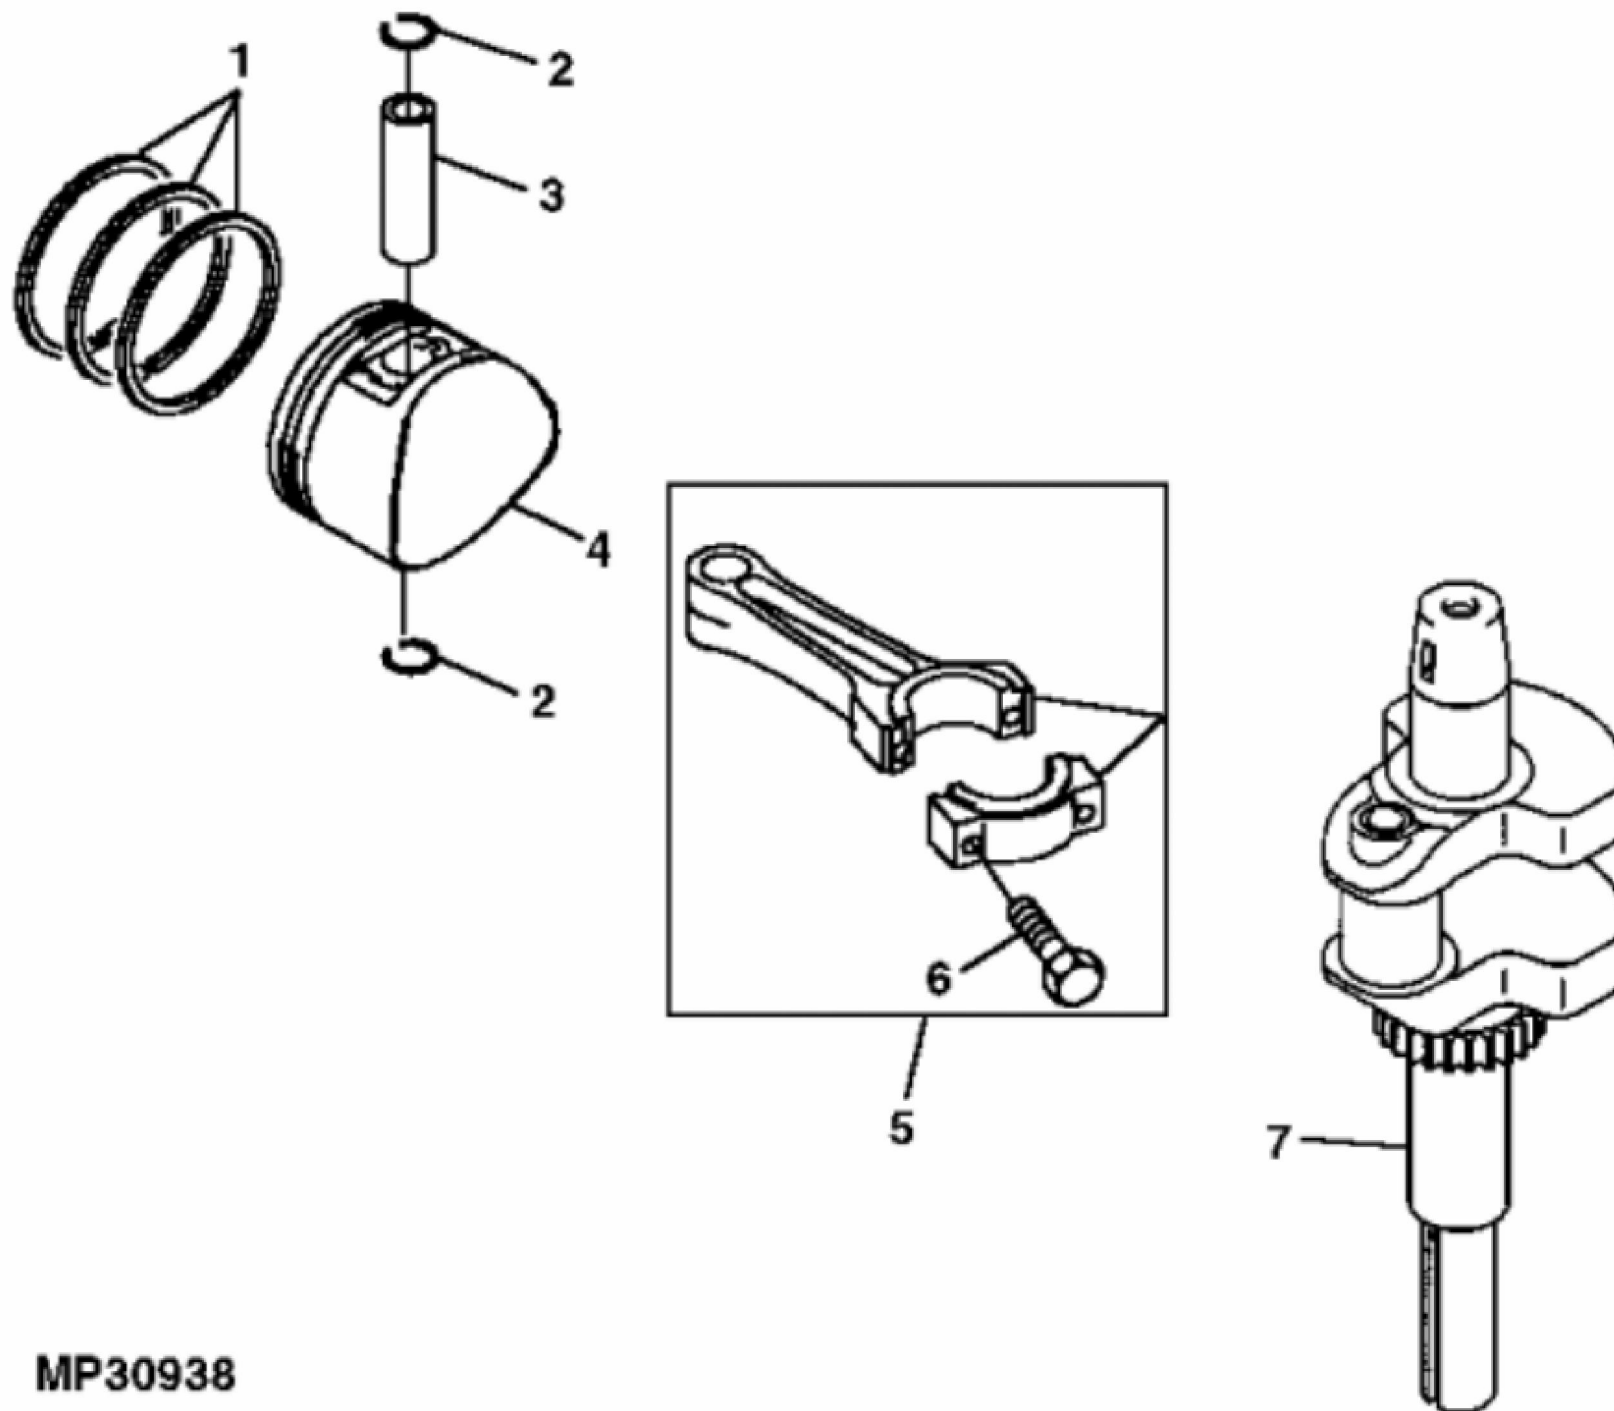

John Deere > Turf And Utility >TRACTOR, LAWN AND GARDEN >LX279 - TRACTOR, LAWN AND GARDEN >LX277 and LX279 Lawn Tractors >20 ENGINE (LX277) AM131436 >ST580286 - ENGINE GASKET KIT

KEY	PART NO.	PART NAME	QTY	REMARKS
1	M149308	GASKET	1	AIR CLEANER, (SUB FOR M138466)
2	M144670	GASKET	1	NLA; ORDER MIU13922; SUB FOR M138383; BREATHER
2	M144669	COVER	1	NLA; ORDER MIU13921
3	M149281	SEAL	1	CRANKSHAFT, (SUB FOR M138390)
4	M149305	GASKET	2	INSULATOR, (SUB FOR M138465)
5	M149309	GASKET	2	INTAKE MANIFOLD, (SUB FOR M138467)
6	M138375	GASKET	2	ROCKER COVER
7	MIU10797	ENGINE CYLINDER HEAD GASKET	2	(SUB FOR M138370)
8	M138382	GASKET	1	CRANKCASE COVER
9	AM107423	OIL FILTER	1	
10	M88478	O-RING	4	
11	M149282	SEAL	1	CRANKSHAFT, (SUB FOR M138391)
12	M138392	SEAL	1	NLA; ORDER M151774; Governor Shaft
12	M151774	SEAL	1	
13	M144509	SCREEN	1	OIL
14	MIA10642	GASKET KIT	1	(SUB FOR AM133462)

MP30938