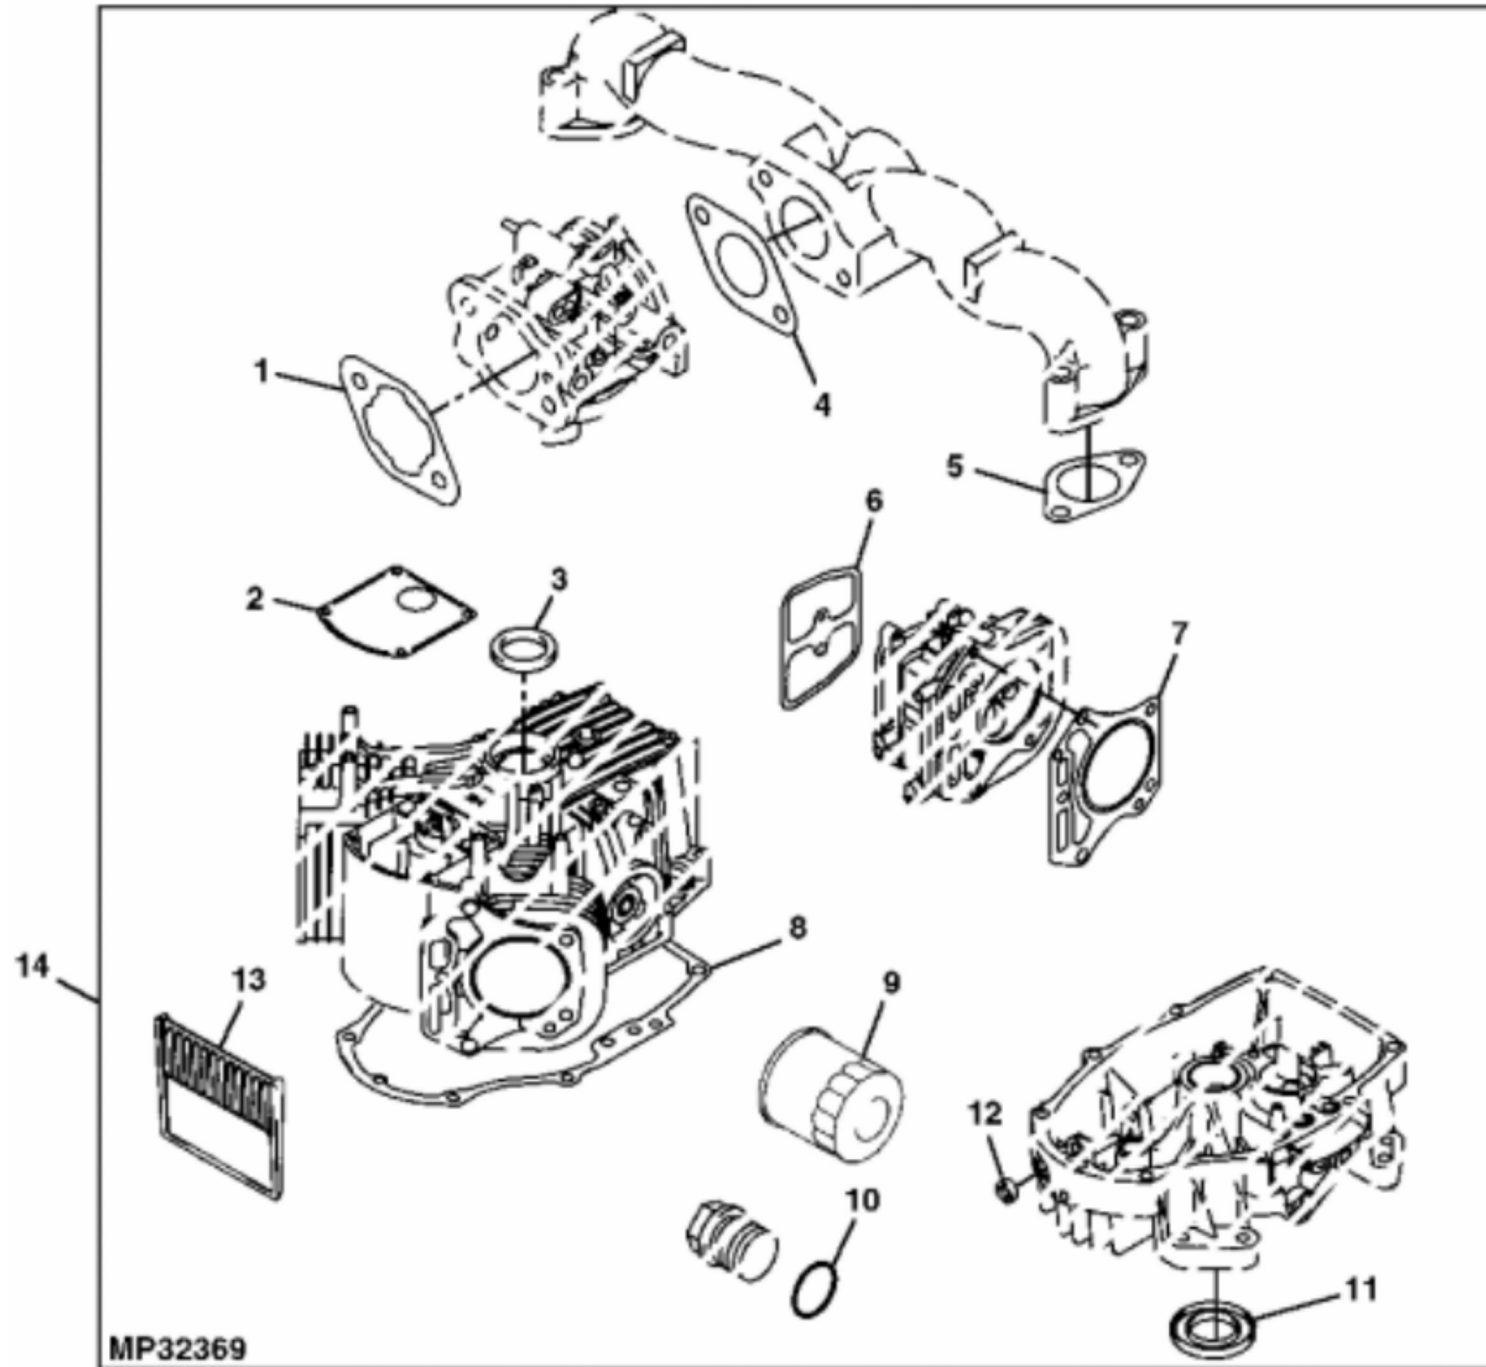

John Deere > Turf And Utility >TRACTOR, LAWN AND GARDEN >LX279 - TRACTOR, LAWN AND GARDEN >LX277 and LX279 Lawn Tractors >20 ENGINE (LX277) AM131436 >ST580281 - CYLINDER HEAD AND CRANKCASE

KEY	PART NO.	PART NAME	QTY	Serial No.	REMARKS
1	AM133392	CRANKCASE	1		(SUB FOR AM127860 OR AM131440)
2	M138386	FILTER ELEMENT	1		
3	M144670	GASKET	1		NLA; ORDER MIU13922; SUB FOR M138383
3	MIU13922	GASKET	1		
4	M144669	COVER	1		NLA; ORDER MIU13921; SUB FOR M138384; BREATHER
4	MIU13921	COVER	1		
5	19M7775	SCREW	4		M6 X 16
6	M149281	SEAL	1		(SUB FOR M138390)
7	MIU11322	BOLT	2		SUB FOR M138394
8	M138389	SEAL	4		(ENGINE MARKED BS11) (SUB FOR M149280)
9	19M8477	CAP SCREW	4		M6 X 40
10	MIU11950	CASE	2		ROCKER, SUB FOR M144299
11	M138375	GASKET	2		ROCKER CASE
12	MIU11326	BOLT	17		(SUB FOR M138393)
13	M151770	CYLINDER HEAD	1		NO. 1, (SUB FOR M138371 OR M144207)
14	M138388	PIN	6		
15	MIU10797	ENGINE CYLINDER HEAD GASKET	2		(SUB FOR M138370)
16	MIU12726	STUD	4		SUB FOR M138395 OR MIU11736
17	M138382	GASKET	1		CRANKCASE COVER
18	M151771	CYLINDER HEAD	1		NO. 2, (SUB FOR M138372 OR M144209)
19	M138374	BRACKET	2		(NLA)
20	M138387	SNAP RING	2		
21	M149282	SEAL	1		
22	M151774	SEAL	1		SUB FOR M138392; Governor Shaft
23	AM130977	COVER	1	____-50463	NLA; CRANKCASE, (SUB FOR M138385)
23	M150448	COVER	1	50464-____	CRANKCASE, (SUB FOR M144507)
24	19M7897	BOLT	4		M8 X 35, (ENGINE MOUNTING)
25	14M7166	LOCK NUT	4		M8, (ENGINE MOUNTING)
26	M143308	PLATE	1		Breather
..	AM130739	SHORT BLOCK ASSEMBLY	1		(MARKED FH500V-AS11) (SUB AM131438) (ALSO ORDER M151770 AND M144209) (SUB FOR AM128223)
..	AM131438	SHORT BLOCK ASSEMBLY	1		(MARKED FH500V-BS11)
..	AM124153	ENGINE	1		(MARKED FH500V-AS11) (SUB AM131436 OR AM131438)

KEY	PART NO.	PART NAME	QTY	Serial No.	REMARKS	
..	AM131436	ENGINE	1		(MARKED FH500V-BS11) (SUB AM131438)	

MP32369

John Deere > Turf And Utility >TRACTOR, LAWN AND GARDEN >LX279 - TRACTOR, LAWN AND GARDEN >LX277 and LX279 Lawn Tractors >20 ENGINE (LX277) AM131436 >ST580286 - ENGINE GASKET KIT