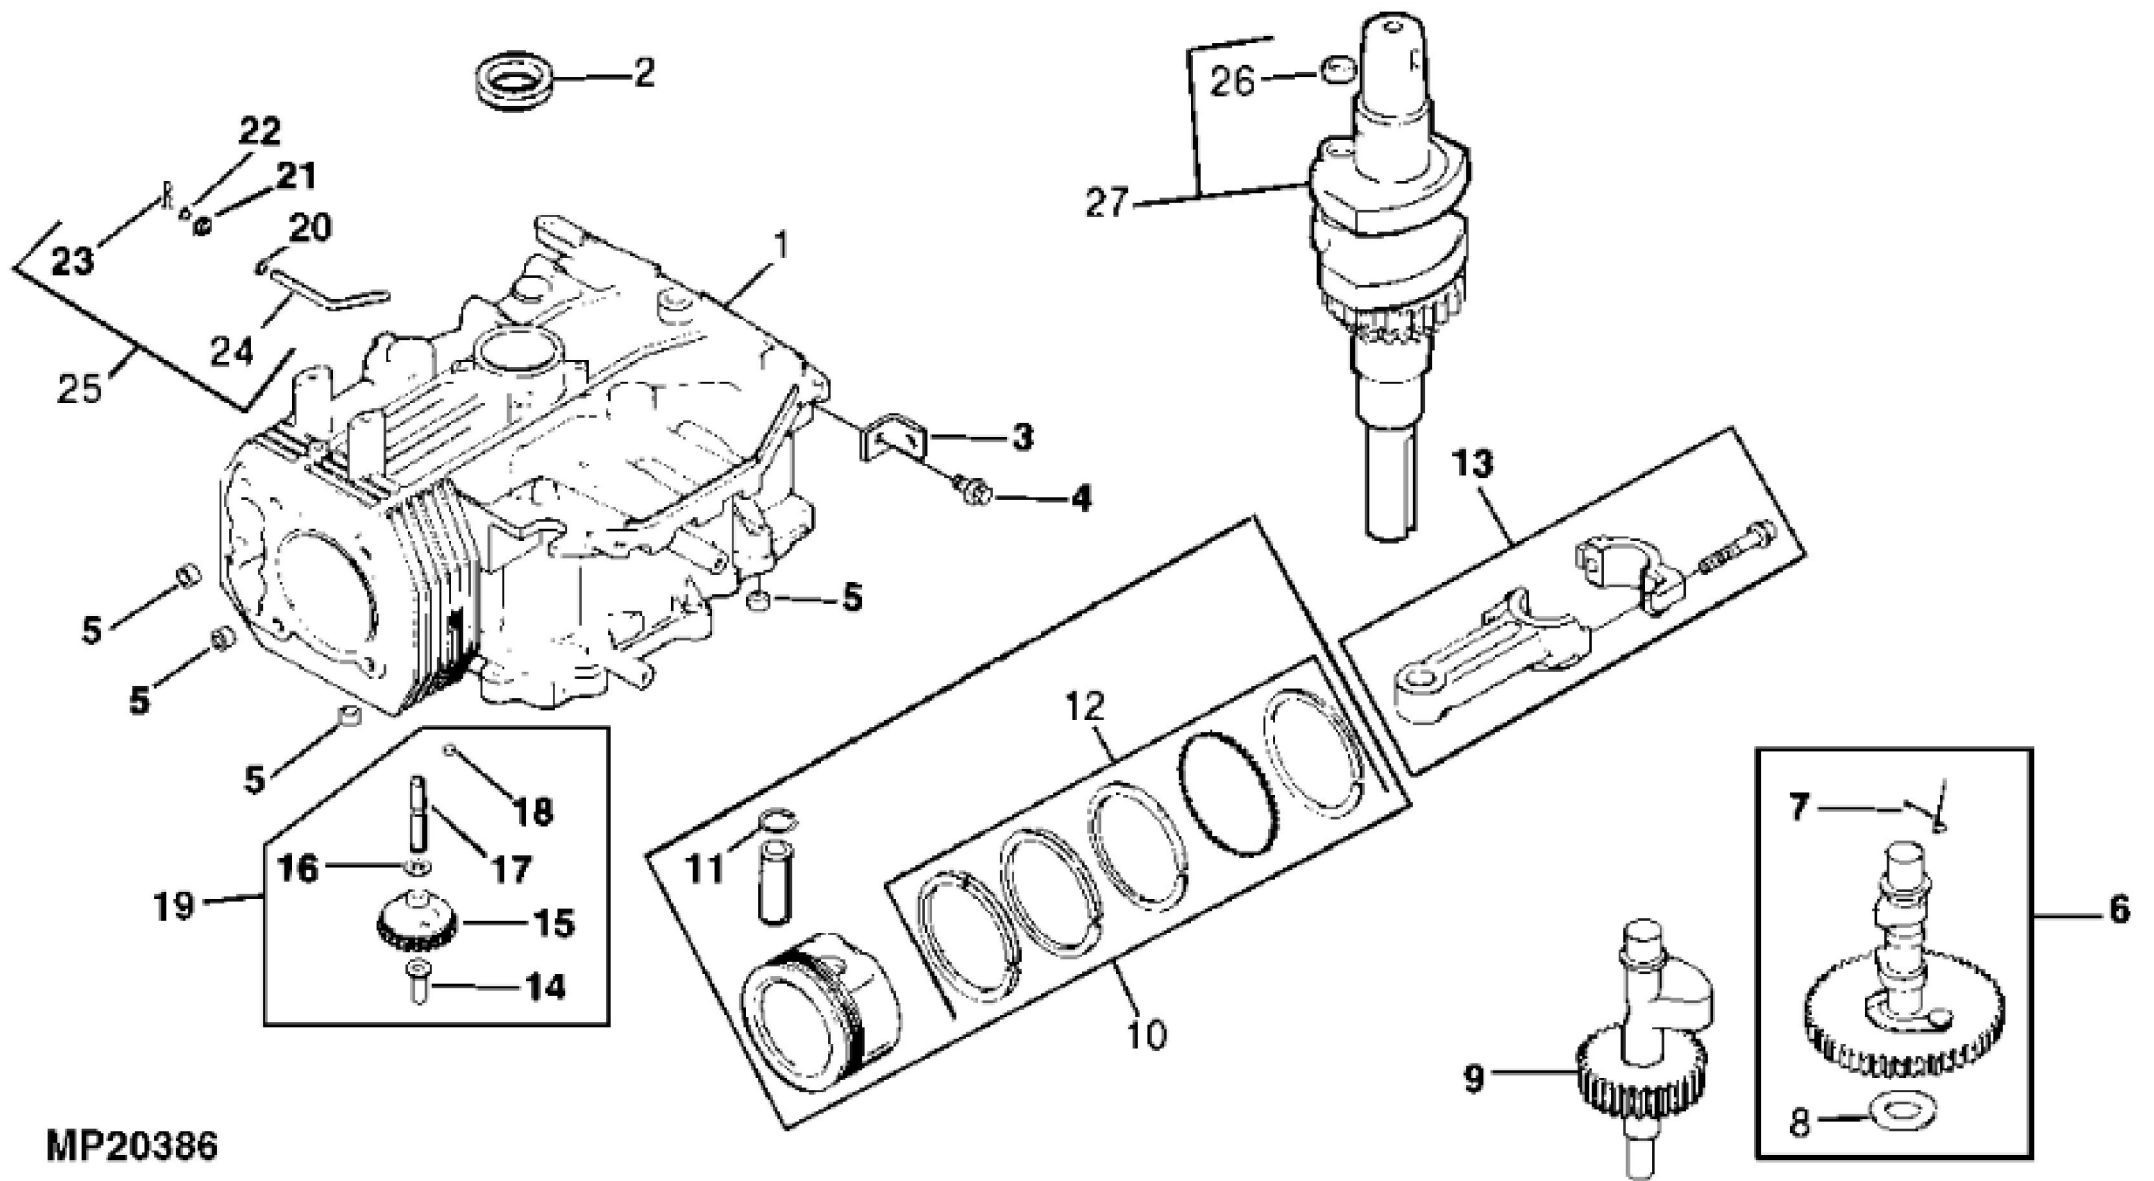

John Deere > Turf And Utility >TRACTOR, LAWN AND GARDEN >LTR166 - TRACTOR, LAWN AND GARDEN >LTR155 and LTR166 Lawn Tractors >20 ENGINE (LTR155) >ST605209 - CYLINDER HEAD AND
ROCKER ARM

KEY	PART NO.	PART NAME	QTY	REMARKS
1	AM117016	KIT	1	BREATHER;ORDERM153533,M92210AndM93483
2	M93483	SCREW	1	
3	M153533	RETAINER	1	
4	M92210	BEAM	1	
5	MIU13278	VALVE LIFTER	2	SUB FOR M137271 or MIU11034 or MIU12989
6	AM125352	CYLINDER HEAD	1	(INCLUDES AM107046 CARBURETOR GASKET, M92356 AIR CLEANER GASKET, AND M92365 MUFFLER GASKET)
7	M149342	PUSH ROD	2	(SUB FOR M92197)
8	M124986	ENGINE CYLINDER HEAD GASKET	1	
9	INTAKE VALVE	1	(A) (STD)
9	M92213	INTAKE VALVE	1	.25MM (.010") OS
10	EXHAUST VALVE	1	(B) (STD)
10	M92214	EXHAUST VALVE	1	.25MM (.010") OS
11	15H558	PIPE PLUG	1	1/8"
12	M131133	ROCKER ARM	2	
13	M131132	PIVOT	2	ROCKER ARM
14	19M8290	SCREW	2	M6 X 35
15	M43123	RETAINER	1	(B)
16	SPRING	2	(A) (B)
17	M92203	CAP	2	(A) (B) VALVE SPRING
18	AM107043	RETAINER	2	(A) (B) VALVE
19	M120417	WASHER	1	
20	M120286	SPACER	1	
21	M149264	SCREW	5	(SUB FOR M92367)
22	TY22462	CLAMP	2	
23	M92212	BREATHER	1	
24	37M7131	SCREW	5	M6 X 20
25	37M7091	SCREW	1	M6 X 25
26	24H1136	WASHER	1	11/32" X 11/16" X 0.065"
27	M124983	WIRING LEAD	1	152MM (6"), 18 GAUGE (BLACK)
28	M124985	STRAP	1	
29	AM132623	VALVE COVER	1	(SUB FOR M92209)
30	AM119712	INTAKE VALVE	1	ORDER AM107043 , M146624 , M92200 AND M92203
31	AM119711	KIT	1	EXHAUST VALVE (INCLUDES PARTS MARKED (B))