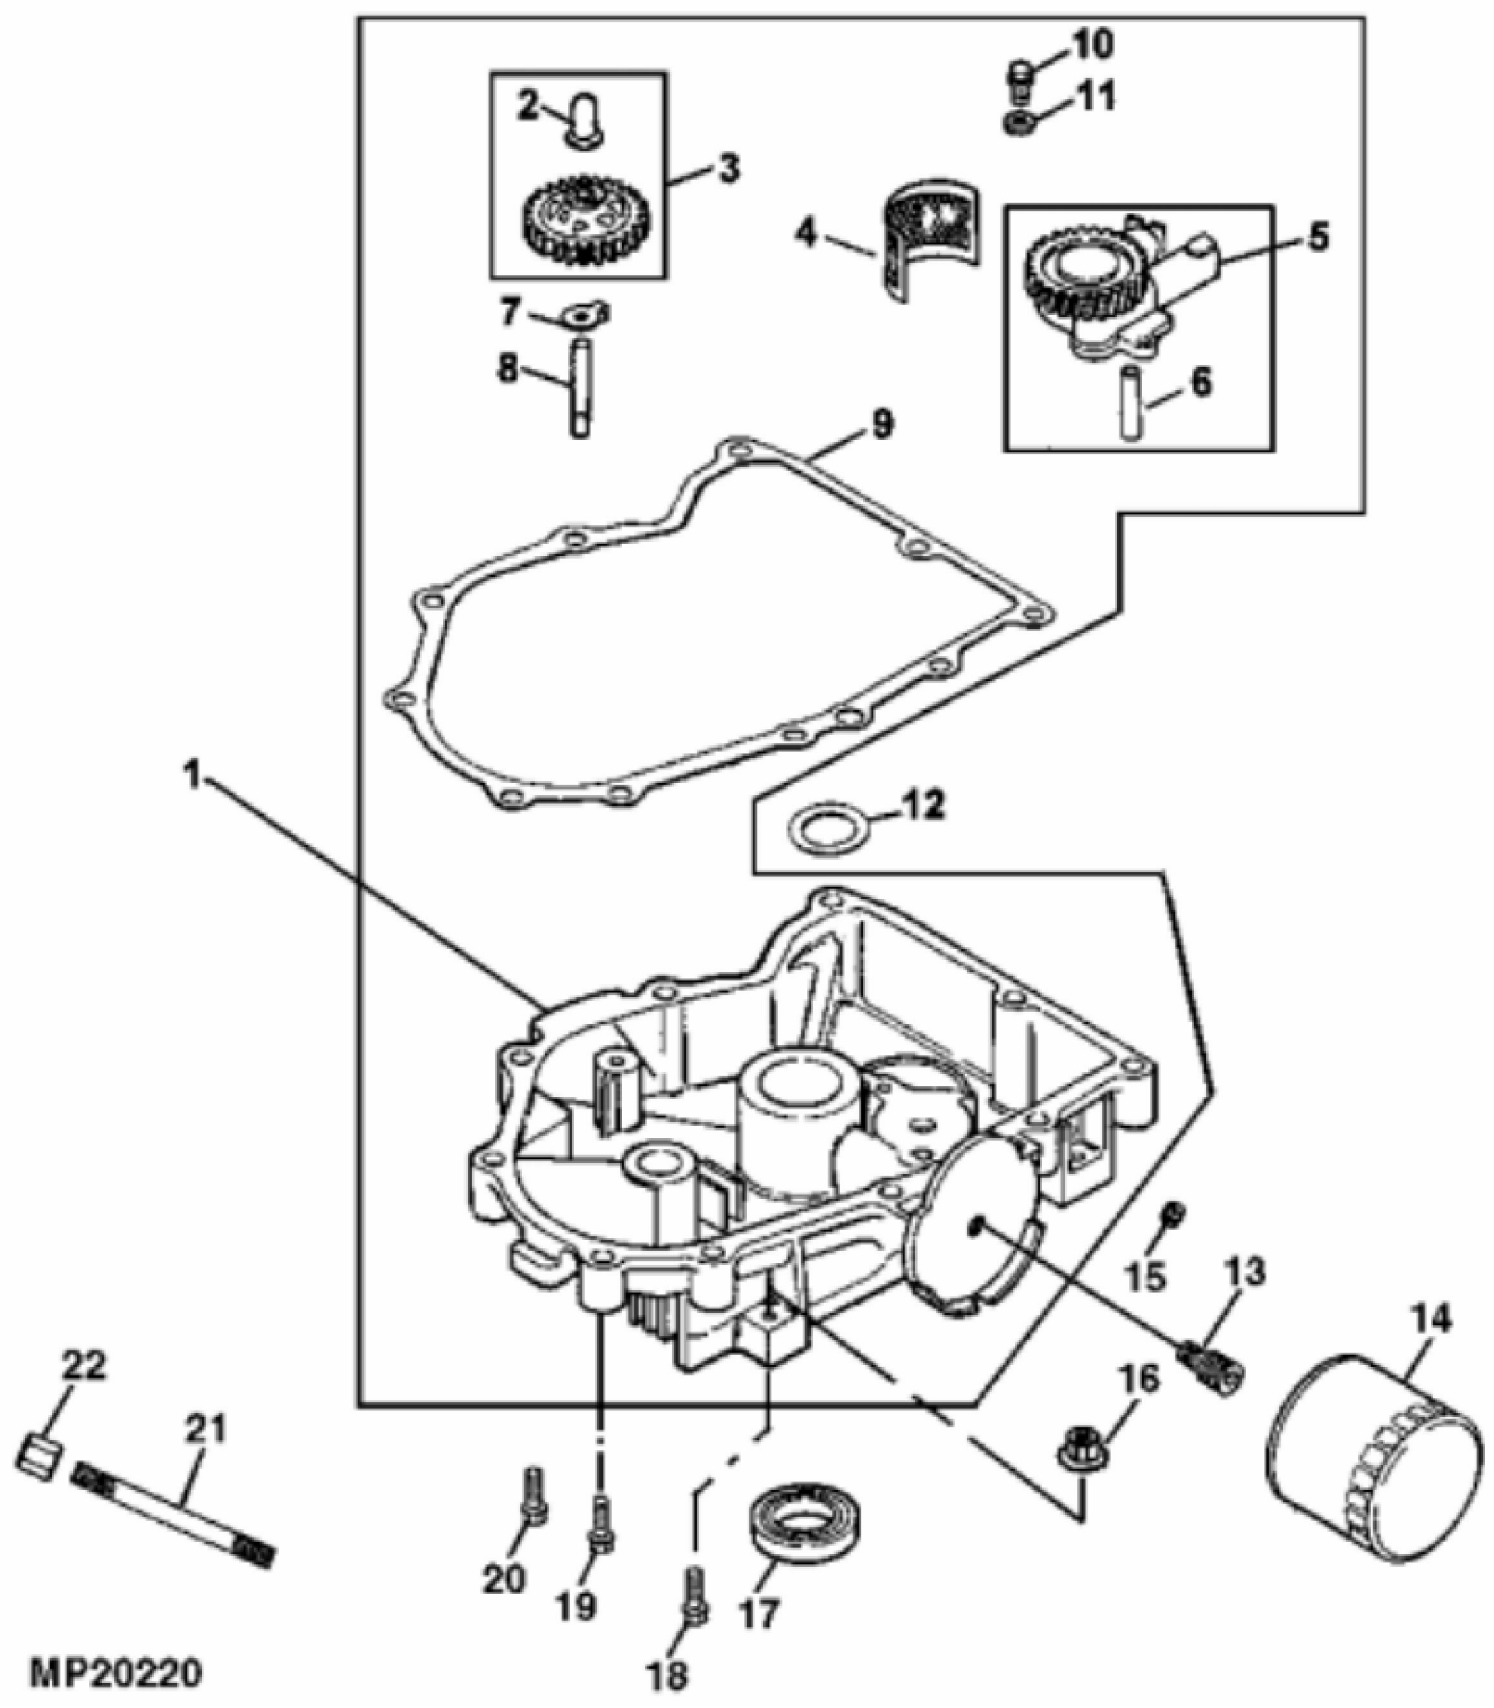

MP20217

KEY	PART NO.	PART NAME	QTY	REMARKS
1	M148338	GROMMET	1	(SUB FOR M134911)
2	M132350	SCREW	4	
3	M149188	O-RING	2	(SUB FOR M133067)
4	AM134352	VALVE COVER	1	(WITH BREATHER) (RH CYLINDER ONLY) (SUB FOR AM126264)
5	AM130723	CYLINDER HEAD	1	RH (SUB FOR AM128624)
6	AM107043	RETAINER	4	
7	M92203	CAP	4	
8	M132352	SPRING	4	
9	M43123	RETAINER	4	
10	M146775	SEAL	2	NLA; ORDER MIU14137
10	M92202	SEAL	2	
10	MIU14137	SEAL	2	SUB FOR M92202
11	M132353	INTAKE VALVE	2	STD
11	M132354	INTAKE VALVE	2	.25 MM (.010") OS
12	M132355	EXHAUST VALVE	2	STD
12	M132356	EXHAUST VALVE	2	.25 MM (.010") OS
13	MIU12491	GASKET	1	(SUB FOR M132366 OR M150647)
14	M148331	COVER	1	(SUB FOR M138823)
15	AM126260	BREATHER	1	
16	37M7131	SCREW	4	M6 X 20
17	MIU13278	VALVE LIFTER	4	SUB FOR M137271 or MIU11034 or MIU12989
18	M132357	PUSH ROD	4	(A)
19	M141731	ENGINE CYLINDER HEAD GASKET	2	(SUB FOR M132358)
20	AM130722	CYLINDER HEAD	1	LH (SUB FOR AM128623)
20	M143942	STUD	1	
20	M143943	WASHER	1	
20	M143944	NUT	1	
21	19M7811	SCREW	8	M10 X 90, (SUB FOR M144706 OR M137539)
22	M131133	ROCKER ARM	4	(A)
23	MIU11263	PIVOT	4	(A) (SUB FOR M132359)
24	19M8290	SCREW	4	M6 X 35
25	AM134290	VALVE COVER	1	LH (SUB FOR AM124983)
26	M132363	STRAP	1	NLA; ORDER MIU12948
26	MIU12948	STRAP	1	

KEY	PART NO.	PART NAME	QTY	REMARKS
22	AM126257	DIPSTICK	1	
23	AM124450	FILLER CAP	1	
24	M148124	O-RING	1	(SUB FOR M92195)
25	M126396	QUICK LOCK PIN	1	
26	M93418	WASHER	1	
27	M92079	SEAL	1	
28	M96520	WASHER	1	
29	M132343	SHAFT	1	NLA; Governor Cross
30	SEAL	1	
31	MIA11970	CRANKSHAFT	1	(SUB FOR AM128620)
32	19M7897	SCREW	4	M8 X 35
33	14M7298	FLANGE NUT	4	M8
34	AM130989	SHORT BLOCK ASSEMBLY	1	NLA; SUB FOR AM128631; Not Illustrated
..	AM127976	ENGINE	1	
..	M140027	LABEL	1	
98	AM117019	GEAR KIT	1	NLA