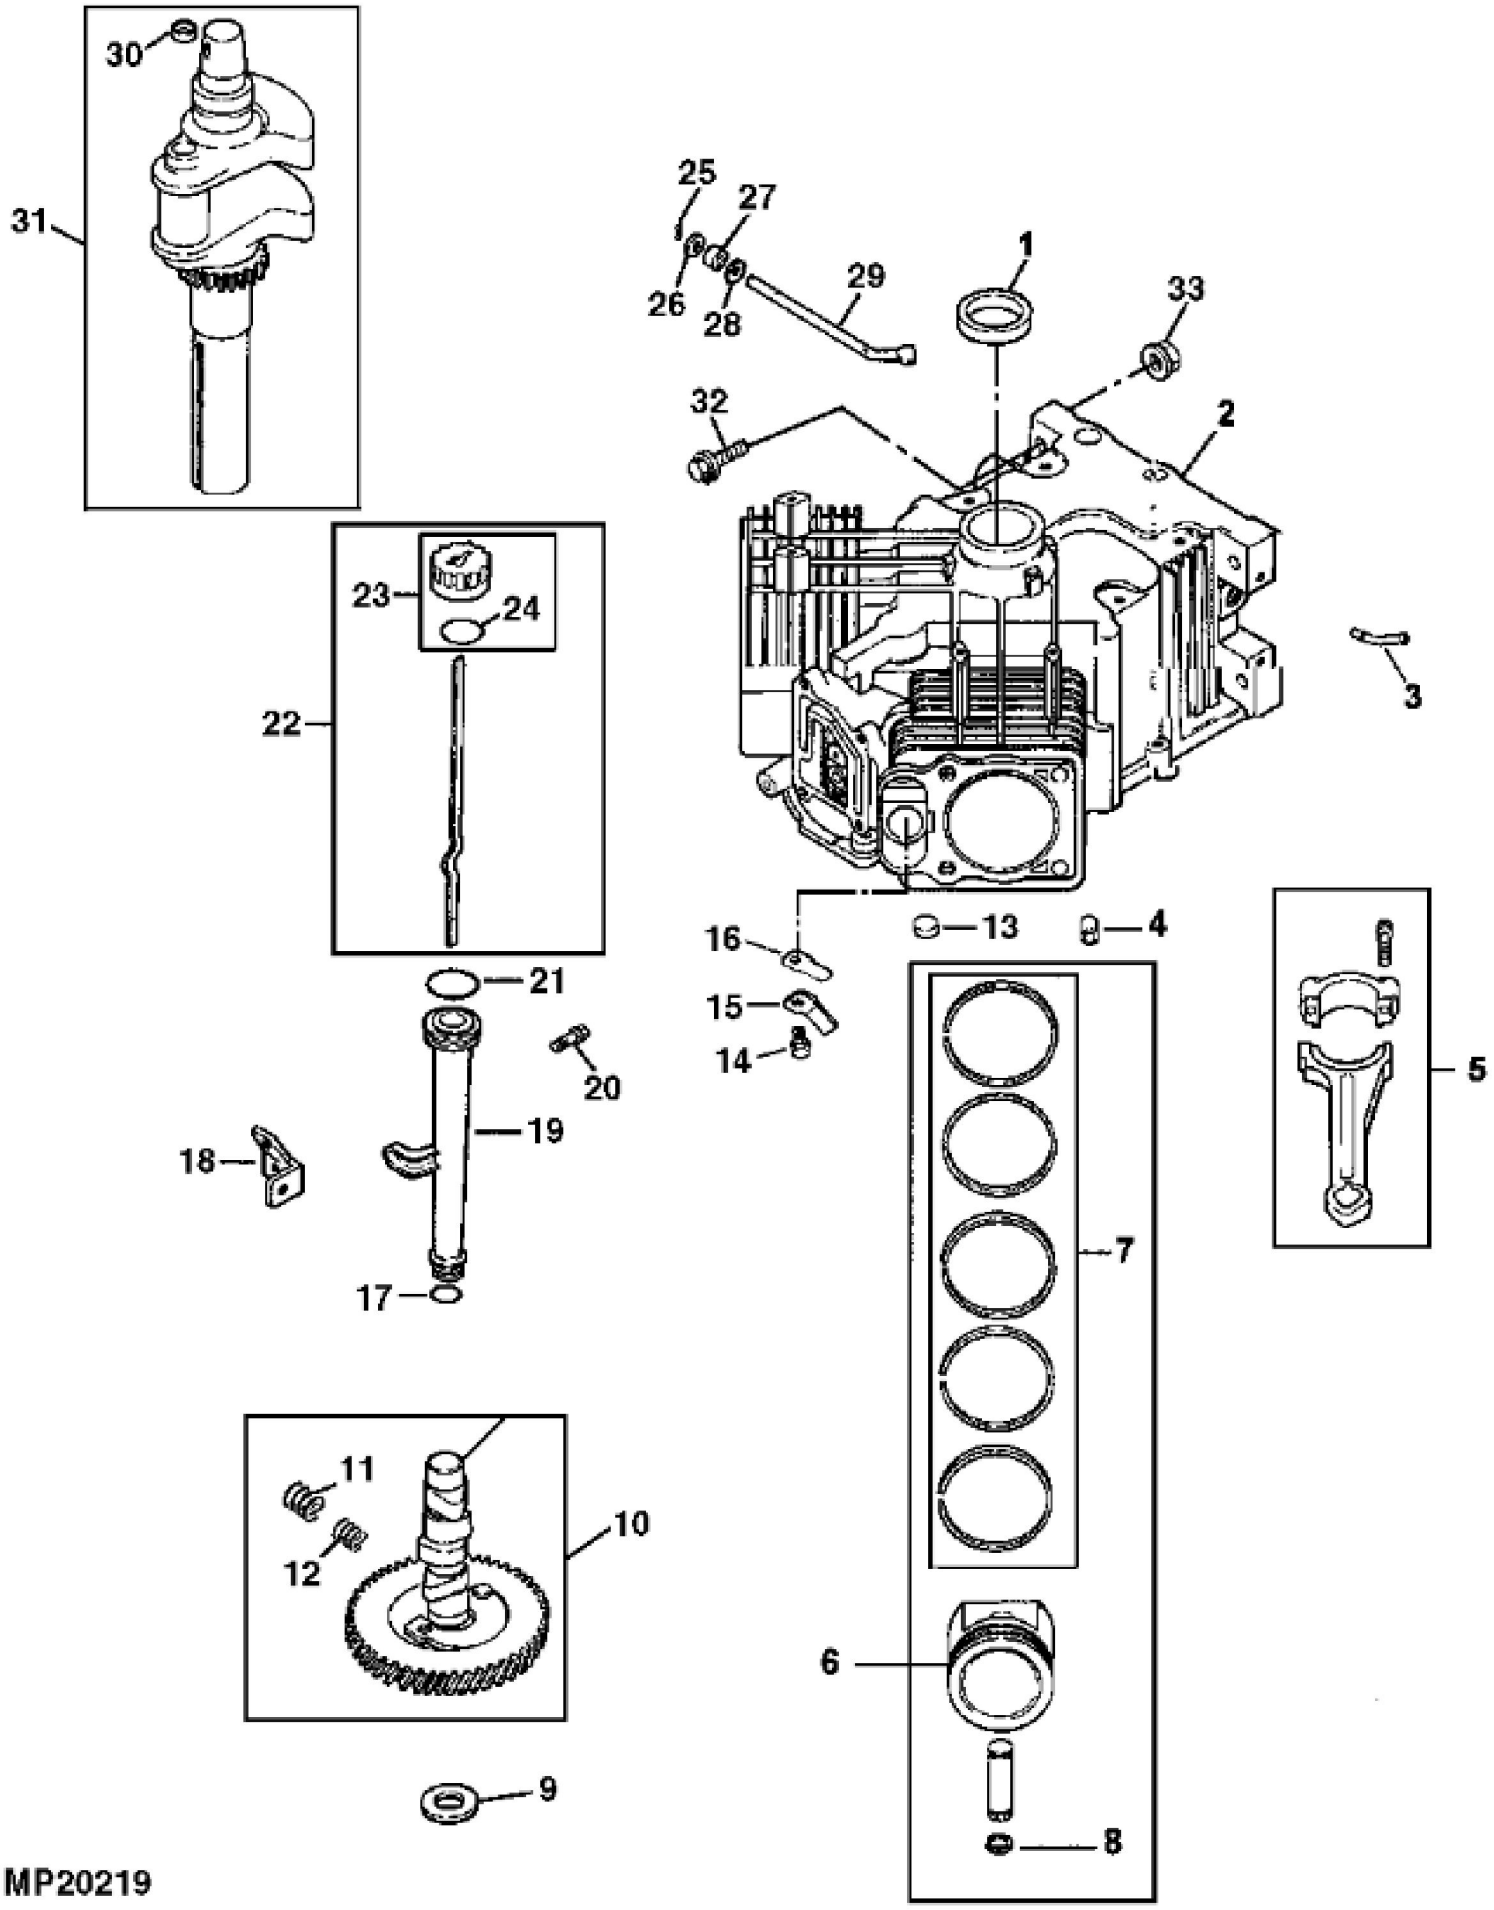

MP20219

KEY	PART NO.	PART NAME	QTY	REMARKS
1	MIU11539	SEAL	1	(SUB FOR M132338)
2	AM131063	CYLINDER BLOCK	1	NLA; SUB FOR AM128632
3	M134898	FITTING	1	
4	MIU11251	DOWEL PIN	6	(SUB FOR M132339)
5	MIU12971	CONNECTING ROD	2	ORDER MIU13923; STD; SUB FOR M134452 OR MIU11256
5	MIU13923	CONNECTING ROD	2	ORDER MIA12812
5	MIA12812	CONNECTING ROD	1	
5	MIA11130	CONNECTING ROD	2	.25 MM (.010") US, (SUB FOR M134453 OR MIA10907)
6	MIA11131	PISTON REPLACEMENT KIT	2	STD (W/RINGS) (SUB FOR AM124976) (SUB MIA11652)
6	MIA11086	PISTON REPLACEMENT KIT	2	.50 MM (.020") OS, (W/RINGS) (SUB FOR AM124977) (SUB MIA11667)
6	MIA11652	PISTON RING KIT	2	(INCLUDES (2) M132341)
7	AM124978	PISTON RING KIT	2	STD
7	AM131084	PISTON RING KIT	2	.50 MM (.020") OS, NLA; SUB FOR AM124979
7	MIA11667	PISTON RING KIT	2	(.50), W/RINGS SET
8	M132341	RETAINER	4	
9	M118585	SHIM	AR	RED
9	M118584	SHIM	AR	BLACK
9	M93955	SOLID SHIM	AR	WHITE
9	M97015	SOLID SHIM	AR	BLUE
9	M96817	SOLID SHIM	AR	YELLOW
9	M96818	SOLID SHIM	AR	GREEN
9	M96819	SOLID SHIM	AR	GRAY
10	AM128621	CAMSHAFT	1	NLA
11	M140022	SPRING	1	(22 MM), NLA; Light
12	M140023	SPRING	1	(9 MM), NLA; Heavy
13	M76215	PLUG	1	
14	M93483	SCREW	2	
15	M134899	RETAINER	2	
16	M134900	BREATHER	2	
17	M92193	O-RING	1	
18	M134901	BRACKET	1	
19	MIU11957	TUBE	1	(SUB FOR M92192)
20	MIU14033	SCREW	1	
21	M92194	O-RING	1