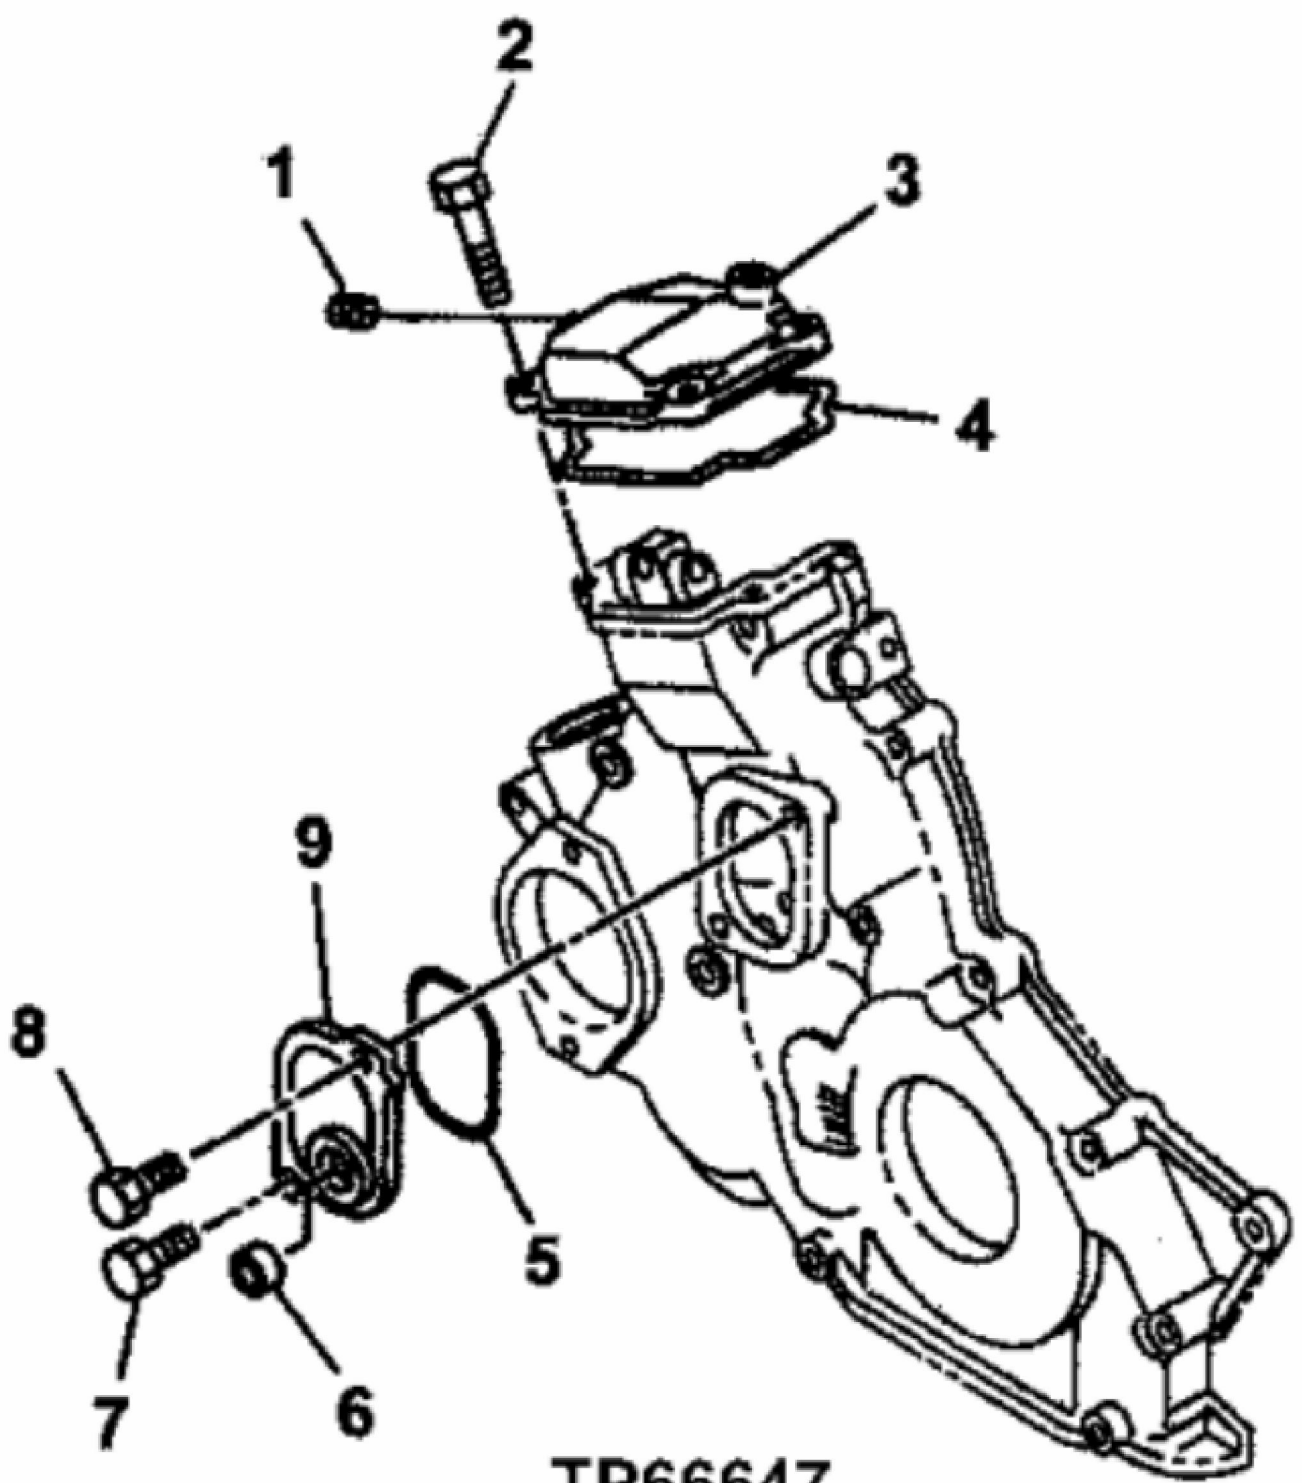

KEY	PART NO.	PART NAME	QTY	REMARKS	
1	8970851331	COVER	1	SUB FOR AT254920, 8970700024, 8970700025 OR 8970851330	
2	0280608600	BOLT	2	SUB FOR 0280908600 OR AT259934	
3	8970491450	SEAL	1	SUB FOR AT254826	
4	0280808800	BOLT	6	SUB FOR AT259930	
5	14M7298	FLANGE NUT	2	M8, SUB FOR AT259945 OR 4447338	
6	8944256852	CAP	1	SUB FOR AT254869	
7	8941236231	GASKET	1	SUB FOR AT254844	
8	0410108600	STUD	1	SUB FOR AT255009 OR 9041108600	
9	8972621461	STUD	2	SUB FOR AT255008	

TP66647