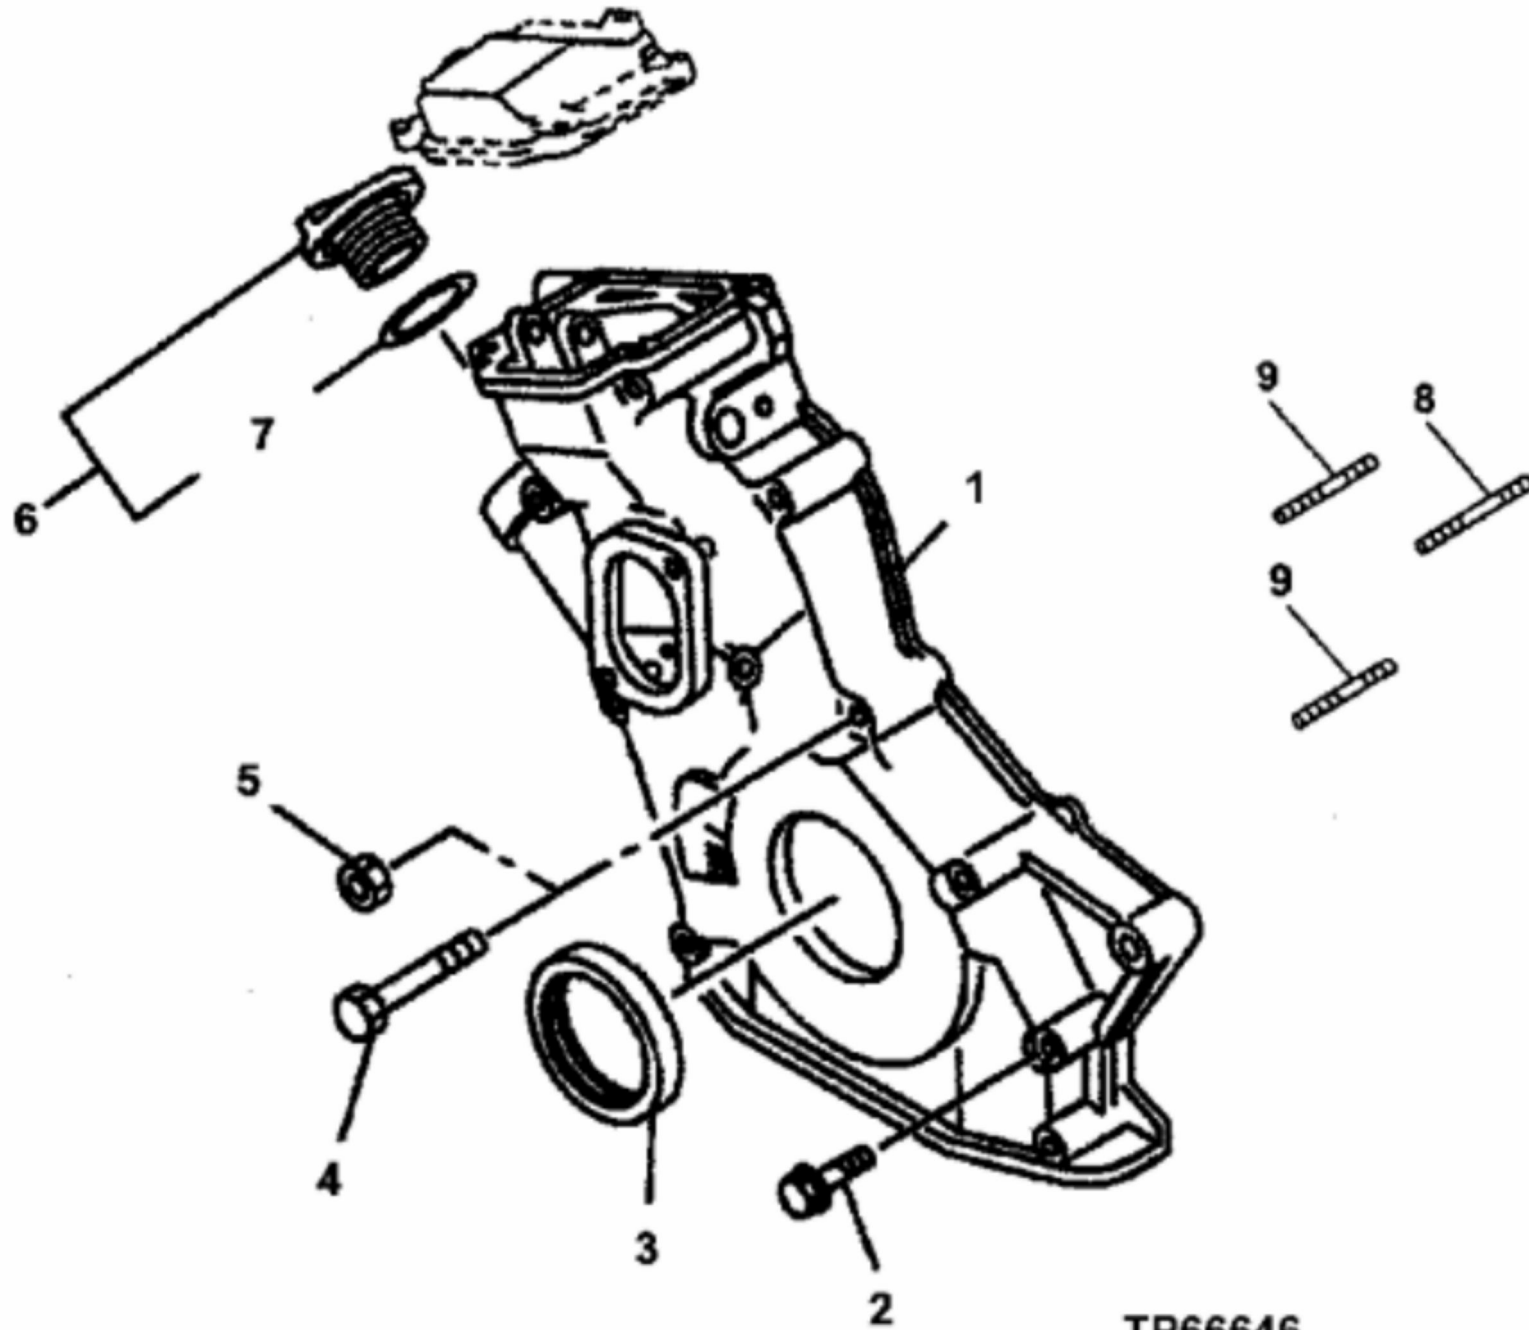

TP50052

John Deere > Turf And Utility > EXCAVATOR > 50ZTS - EXCAVATOR > 50ZTS Excavator > 04 ENGINE 4 > 0402 CAMSHAFT AND VALVE ACTUATING MEANS > ST296627 - ROCKER ARM SHAFT, PUSH RODS AND ROCKER ARMS

KEY	PART NO.	PART NAME	QTY	REMARKS
1	...	NUT	4	
2	5096000130	PLUG	1	SUB FOR AT255032 OR AT254823
3	8972125180	ROCKER ARM	4	SUB FOR AT254992
4	8972125200	ROCKER ARM	4	SUB FOR AT254993
5	8970104850	SET SCREW	4	SUB FOR AT254872
6	...	BOLT	5	
7	9992023140	PIPE PLUG	1	SUB FOR AT255036
8	...	GASKET	1	
9	8971181967	BRACKET	1	SUB FOR AT254936, AT261425 OR 8971181966
10	8970454103	EXHAUST VALVE	4	SUB FOR AT254898
11	8971021231	INTAKE VALVE	4	SUB FOR AT254926
12	8970346300	TAPPET	8	SUB FOR 8971243690 AND AT254940
13	8982730840	ROD	8	SUB FOR AT254913 OR 8970695753
14	8970346291	COMPRESSION SPRING	8	SUB FOR AT254880
15	8942510311	ROTATOR	8	SUB FOR AT254855
16	8942395010	RETAINER	16	SUB FOR AT254853
17	8970395260	PLUG	1	SUB FOR AT254888
18	9096785100	DOWEL PIN	1	SUB FOR AT255011
19	8970706982	PARTITION	4	SUB FOR AT254915
20	...	NUT	6	
21	8971186561	ROCKER ARM SHAFT	1	SUB FOR AT254938

KEY	PART NO.	PART NAME	QTY	REMARKS	
1	8971451981	SHAFT	1	SUB FOR AT254959 AND 8971451980	
2	9000906570	BALL BEARING	1	SUB FOR AT255004	
3	8970620480	WEAR RING	1	SUB FOR AT254909	
4	9098786260	DOWEL PIN	1	SUB FOR AT255030	
5	8943430311	BALL BEARING	1	SUB FOR AT255003 AND AT261423	
6	9091801620	SNAP RING	1	SUB FOR AT255021	
7	8971022882	GEAR	1	SUB FOR AT254927 AND 8971022880	
8	AT259949	NUT	1		
9	8971297802	SHAFT	1	SUB FOR 8971297801 AND AT254948	
10	8971297820	GEAR	1	SUB FOR AT254949	
11	5125350051	BUSHING	1	SUB FOR AT254835	
12	0280608600	BOLT	2	SUB FOR 0280908600 OR AT259934	
13	5863016380	SOLENOID	1	SUB FOR AT260059	