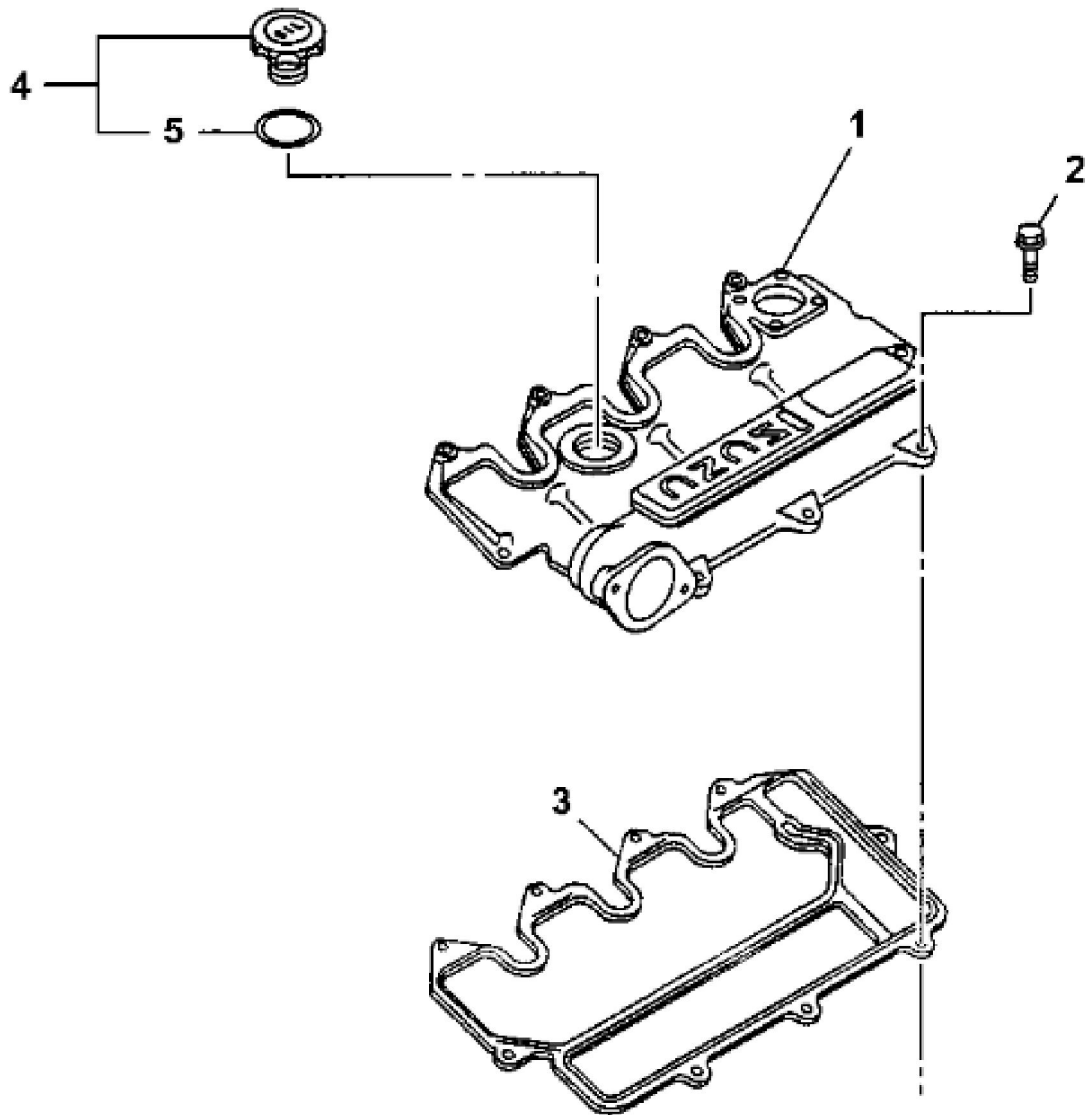

TP50255

KEY	PART NO.	PART NAME	QTY	Serial No.	REMARKS
1	8972192191	FLYWHEEL	1		SUB FOR AT260091, 8972192190
2	8944196021	GEAR	1		SUB FOR AT254867
3	8970232680	WASHER	6		SUB FOR AT259989
4	8941333281	BOLT	6		SUB FOR AT259962
5	8970447774	CRANKSHAFT	1		SUB FOR AT259996 OR 8970447773
6	8980890850	BEARING	1		SUB FOR AT260009 OR 8970470210
7	8980637830	WASHER	2		SUB FOR AT254832 OR 5115990031
8	8942016410	SHAFT KEY	1		SUB FOR AT254850
9	8973286120	GEAR	1		SUB FOR 8970345921 OR AT254878
10	8970784740	PULLEY WITH DAMPENER	1	____-220207	SUB FOR AT260023
10	8972268310	PULLEY	1	220208-____	SUB FOR 4445217
11	8941347920	WASHER	1		SUB FOR AT259963
12	8943860790	BOLT	1		SUB FOR AT259977
14	8973103510	ROD	3		SUB FOR AT254901
15	8980519280	BEARING	3		SUB FOR AT254848 OR 8941560840
16	8942242362	NUT	6		SUB FOR AT259970
17	8942162064	BOLT	6		SUB FOR AT259968
18	8973103520	BUSHING	3		SUB FOR AT254834, 8972191910
19	8941140491	SNAP RING	6		SUB FOR AT254843
20	5122110210	PIN	3		SUB FOR AT259956
21	8971768870	PISTON	3		STANDARD, SUB FOR AT260037 AND AT260081
21	8970871060	PISTON	3		OVERSIZE 0.25, SUB FOR AT261289
22	8971135030	RING	3		STANDARD, SUB FOR AT260043
22	8971412050	RING	3		OVERSIZE 0.25, SUB FOR AT260064

TP50248

KEY	PART NO.	PART NAME	QTY	REMARKS	
1	8972226610	VALVE COVER	1	(SUB FOR AT260101)	
2	0280806200	CAP SCREW	9	(SUB FOR AT259919)	
3	8970716991	PACKING	1	(SUB FOR AT260020)	
4	8941332075	FILLER CAP	1	(SUB FOR AT254847)	
5	8941236231	GASKET	1	(SUB FOR AT254844)	