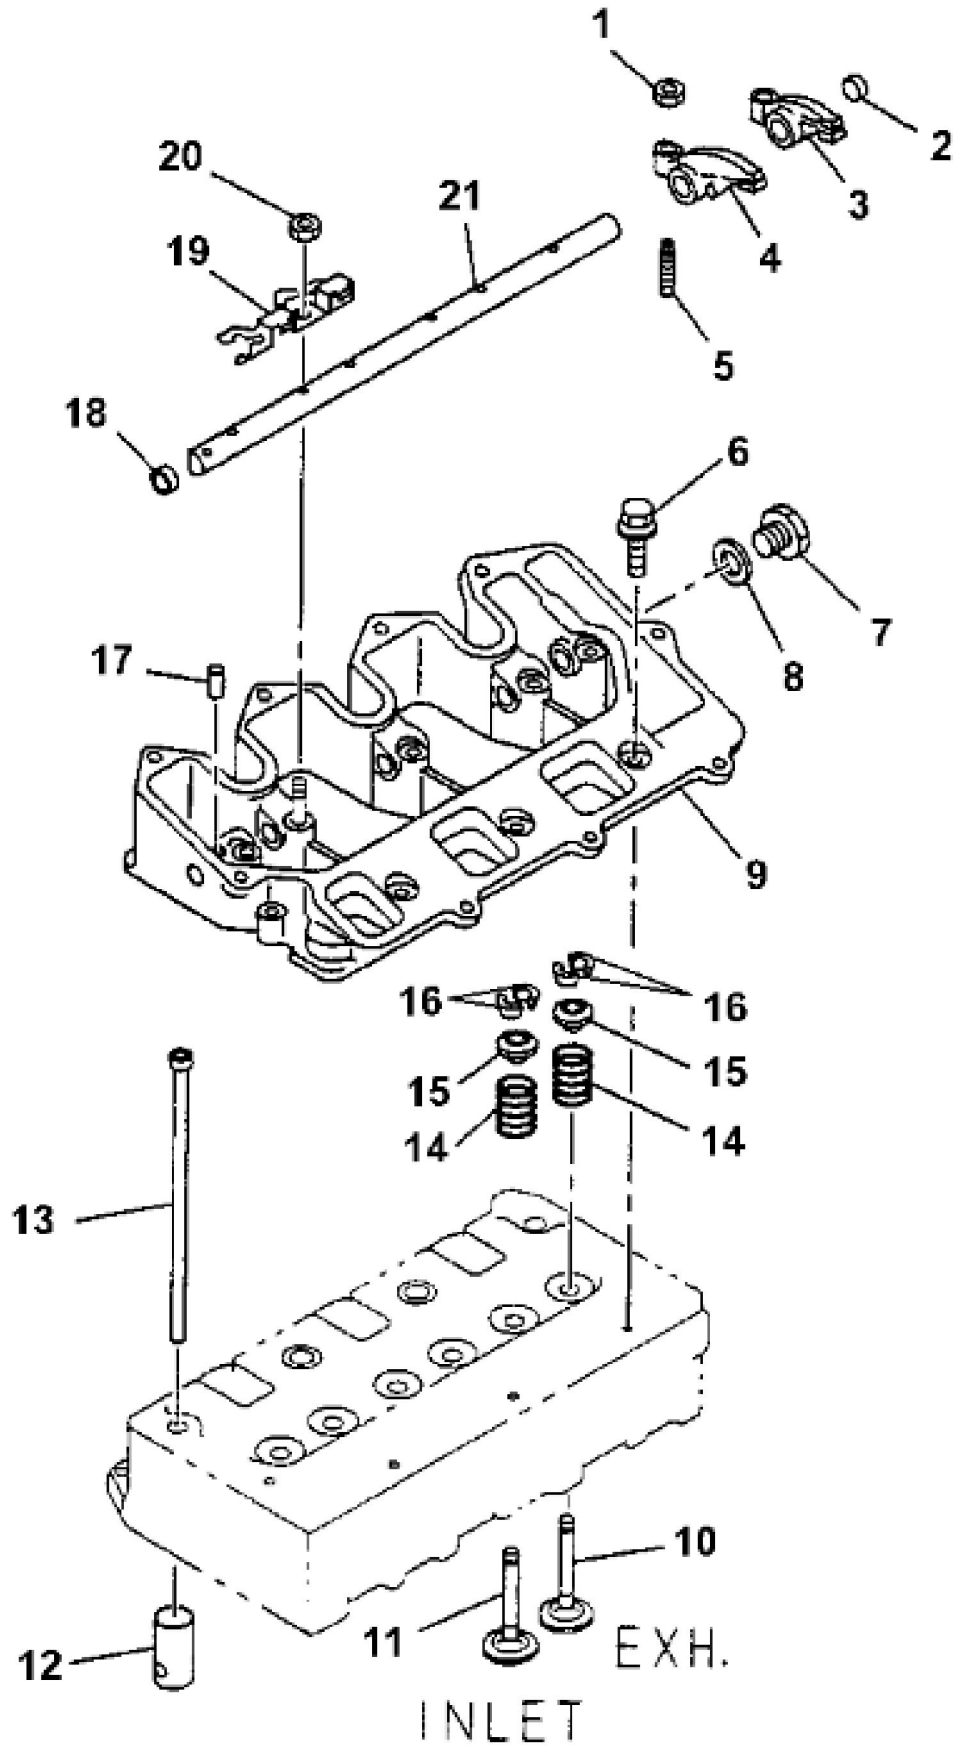

TP50255

KEY	PART NO.	PART NAME	QTY	Serial No.	REMARKS
1	8972192191	FLYWHEEL	1		SUB FOR AT260091, 8972192190
2	8944196021	GEAR	1		SUB FOR AT254867
3	8970232680	WASHER	6		SUB FOR AT259989
4	8941333281	BOLT	6		SUB FOR AT259962
5	8970447774	CRANKSHAFT	1		SUB FOR AT259996 OR 8970447773
6	8980890850	BEARING	1		SUB FOR AT260009 OR 8970470210
7	8980637830	WASHER	2		SUB FOR AT254832 OR 5115990031
8	8942016410	SHAFT KEY	1		SUB FOR AT254850
9	8973286120	GEAR	1		SUB FOR 8970345921 OR AT254878
10	8970784740	PULLEY WITH DAMPENER	1	____-220207	SUB FOR AT260023
10	8972268310	PULLEY	1	220208-____	SUB FOR 4445217
11	8941347920	WASHER	1		SUB FOR AT259963
12	8943860790	BOLT	1		SUB FOR AT259977
14	8973103510	ROD	3		SUB FOR AT254901
15	8980519280	BEARING	3		SUB FOR AT254848 OR 8941560840
16	8942242362	NUT	6		SUB FOR AT259970
17	8942162064	BOLT	6		SUB FOR AT259968
18	8973103520	BUSHING	3		SUB FOR AT254834, 8972191910
19	8941140491	SNAP RING	6		SUB FOR AT254843
20	5122110210	PIN	3		SUB FOR AT259956
21	8971768870	PISTON	3		STANDARD, SUB FOR AT260037 AND AT260081
21	8970871060	PISTON	3		OVERSIZE 0.25, SUB FOR AT261289
22	8971135030	RING	3		STANDARD, SUB FOR AT260043
22	8971412050	RING	3		OVERSIZE 0.25, SUB FOR AT260064

TP50248

KEY	PART NO.	PART NAME	QTY	REMARKS	
1	8972226610	VALVE COVER	1	(SUB FOR AT260101)	
2	0280806200	CAP SCREW	9	(SUB FOR AT259919)	
3	8970716991	PACKING	1	(SUB FOR AT260020)	
4	8941332075	FILLER CAP	1	(SUB FOR AT254847)	
5	8941236231	GASKET	1	(SUB FOR AT254844)	