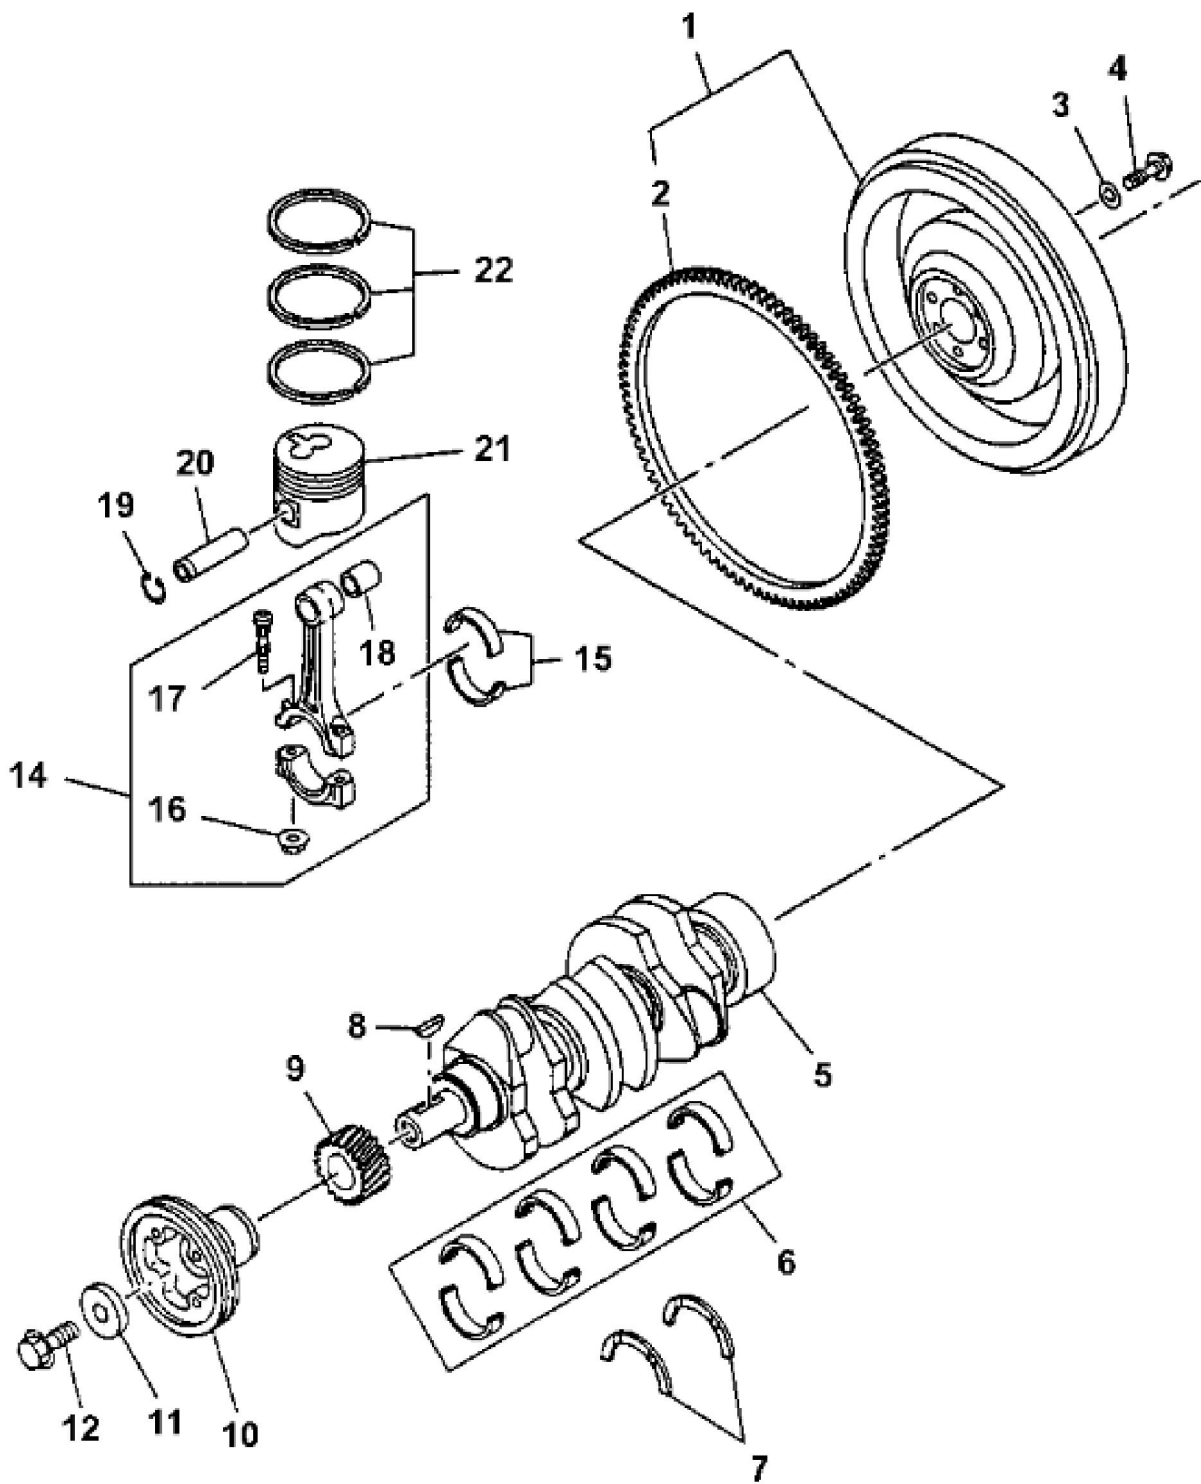

TP50255

KEY	PART NO.	PART NAME	QTY	Serial No.	REMARKS
1	8972192191	FLYWHEEL	1		SUB FOR AT260091, 8972192190
2	8944196021	GEAR	1		SUB FOR AT254867
3	8970232680	WASHER	6		SUB FOR AT259989
4	8941333281	BOLT	6		SUB FOR AT259962
5	8970447774	CRANKSHAFT	1		SUB FOR AT259996 OR 8970447773
6	8980890850	BEARING	1		SUB FOR AT260009 OR 8970470210
7	8980637830	WASHER	2		SUB FOR AT254832 OR 5115990031
8	8942016410	SHAFT KEY	1		SUB FOR AT254850
9	8973286120	GEAR	1		SUB FOR 8970345921 OR AT254878
10	8970784740	PULLEY WITH DAMPENER	1	____-220207	SUB FOR AT260023
10	8972268310	PULLEY	1	220208-____	SUB FOR 4445217
11	8941347920	WASHER	1		SUB FOR AT259963
12	8943860790	BOLT	1		SUB FOR AT259977
14	8973103510	ROD	3		SUB FOR AT254901
15	8980519280	BEARING	3		SUB FOR AT254848 OR 8941560840
16	8942242362	NUT	6		SUB FOR AT259970
17	8942162064	BOLT	6		SUB FOR AT259968
18	8973103520	BUSHING	3		SUB FOR AT254834, 8972191910
19	8941140491	SNAP RING	6		SUB FOR AT254843
20	5122110210	PIN	3		SUB FOR AT259956
21	8971768870	PISTON	3		STANDARD, SUB FOR AT260037 AND AT260081
21	8970871060	PISTON	3		OVERSIZE 0.25, SUB FOR AT261289
22	8971135030	RING	3		STANDARD, SUB FOR AT260043
22	8971412050	RING	3		OVERSIZE 0.25, SUB FOR AT260064

TP50248

KEY	PART NO.	PART NAME	QTY	REMARKS	
1	8972226610	VALVE COVER	1	(SUB FOR AT260101)	
2	0280806200	CAP SCREW	9	(SUB FOR AT259919)	
3	8970716991	PACKING	1	(SUB FOR AT260020)	
4	8941332075	FILLER CAP	1	(SUB FOR AT254847)	
5	8941236231	GASKET	1	(SUB FOR AT254844)	