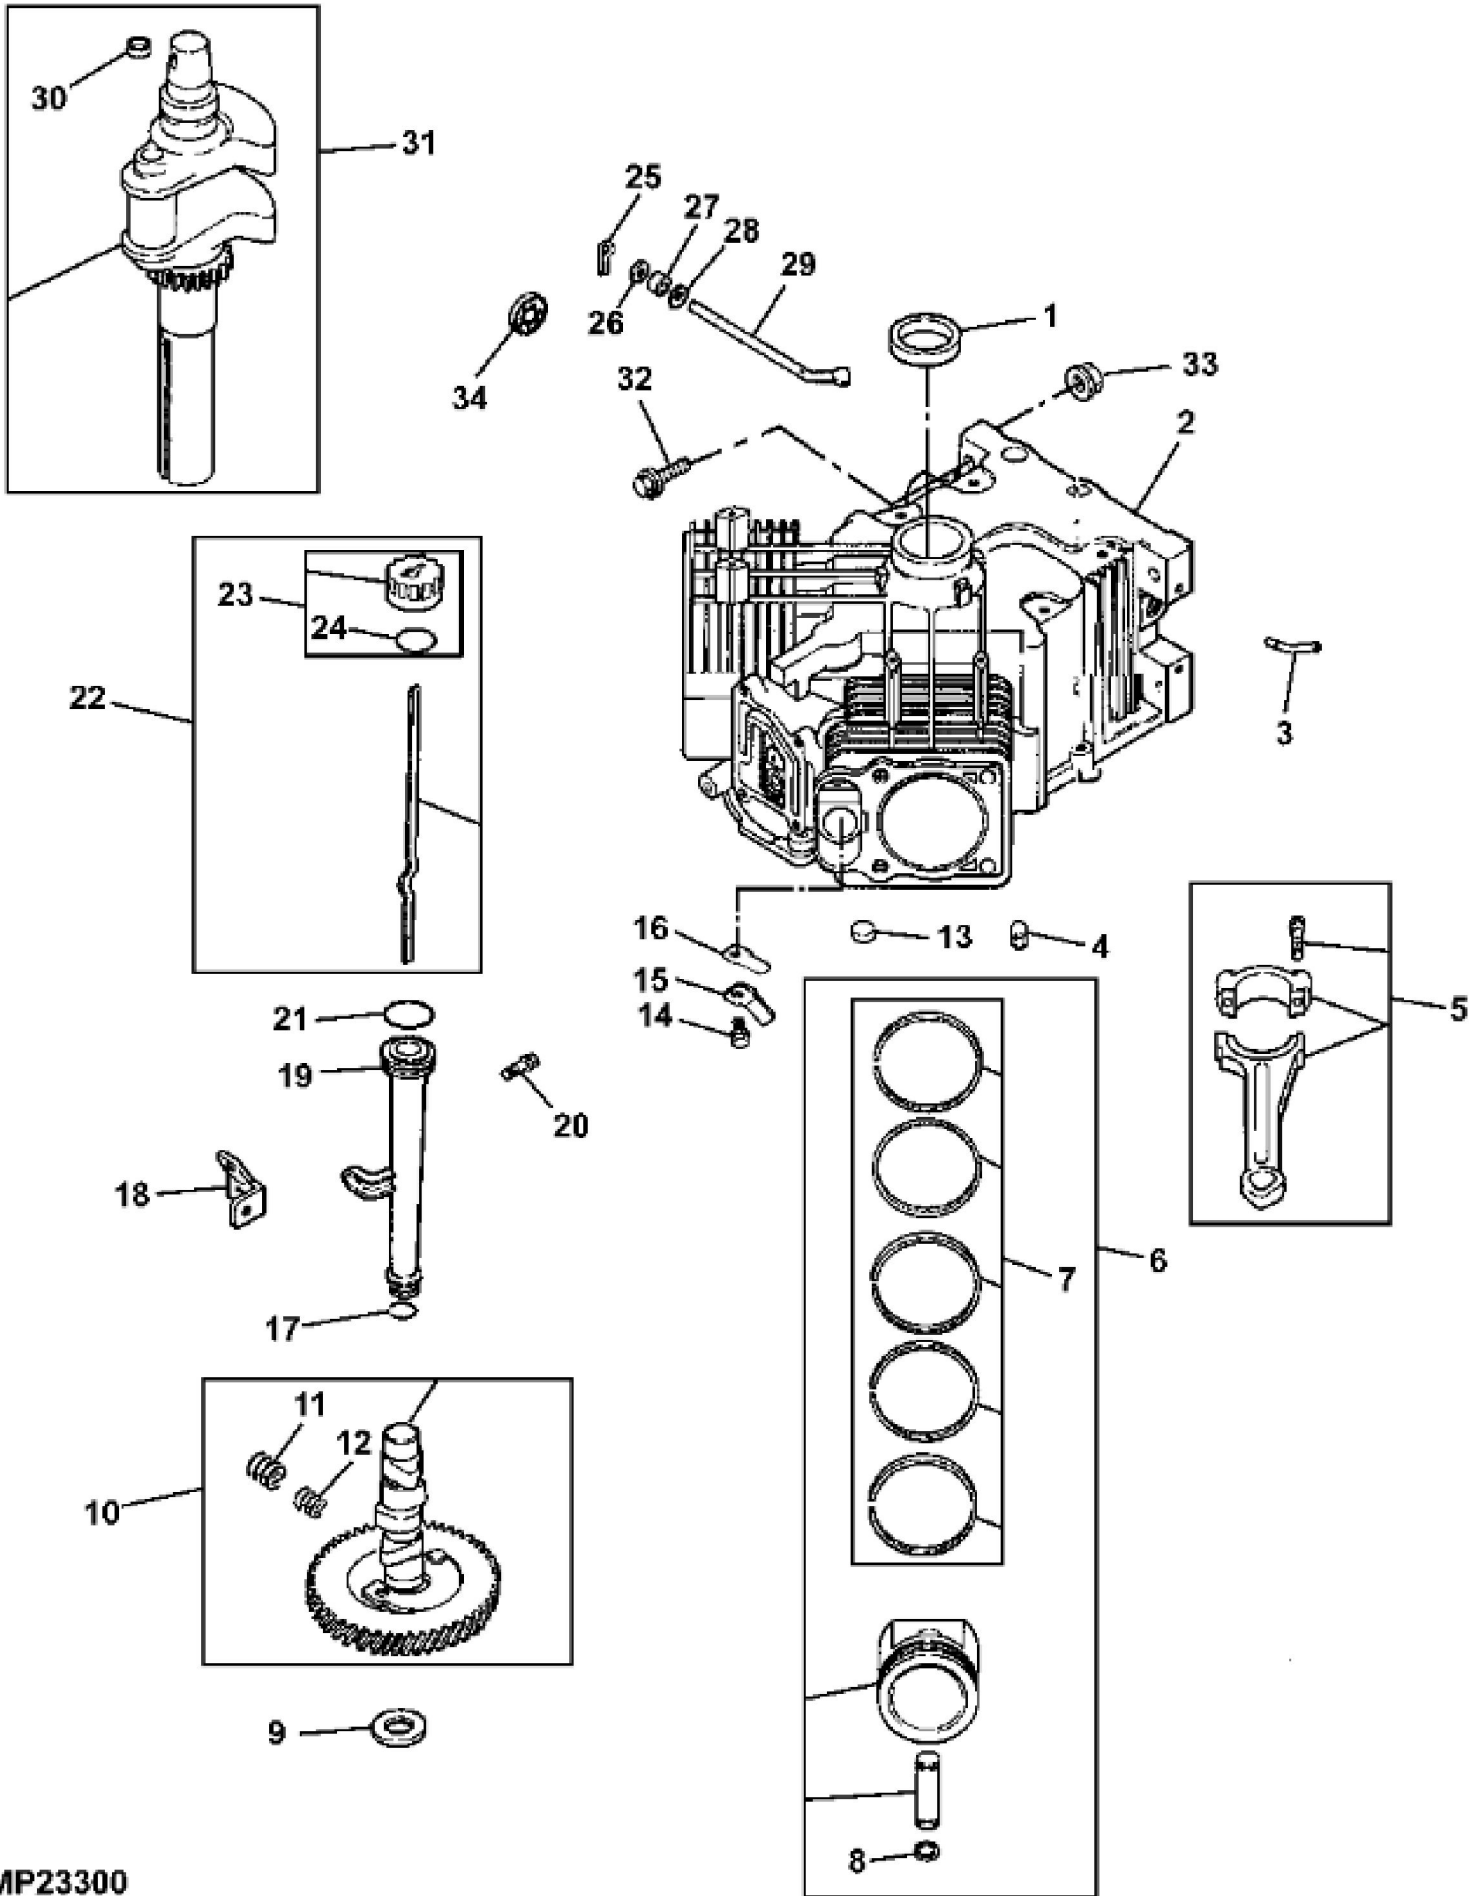

MP23300

>ST567693 - CRANKSHAFT AND PISTON

KEY	PART NO.	PART NAME	QTY	REMARKS
1	MIU11539	SEAL	1	(SUB FOR M132338)
2	AM130725	CYLINDER BLOCK	1	
3	M134898	FITTING	1	
4	MIU11251	DOWEL PIN	6	(SUB FOR M132339 OR M144516)
5	MIU12971	CONNECTING ROD	2	ORDER MIU13923; SUB FOR M134452 OR MIU11256, STD
5	MIU13923	CONNECTING ROD	2	ORDER MIA12812
5	MIA12812	CONNECTING ROD	1	
5	MIA11130	CONNECTING ROD	2	.25 MM (.010") US, SUB FOR M134453 OR MIA10907
6	MIA11859	PISTON KIT	2	(W/RINGS) (STD) (SUB FOR AM129625 OR MIA10998)
6	AM129626	PISTON REPLACEMENT KIT	2	.50 MM (.020") OS, (W/RINGS)
7	MIA11220	PISTON RING KIT	1	(STD) (SUB FOR AM129627)
7	AM129628	PISTON RING KIT	1	.50 MM (.020") OS
8	M132341	RETAINER	2	
9	M118585	SHIM	AR	RED
9	M118584	SHIM	AR	BLACK
9	M93955	SOLID SHIM	AR	WHITE
9	M97015	SOLID SHIM	AR	BLUE
9	M96817	SOLID SHIM	AR	YELLOW
9	M96818	SOLID SHIM	AR	GREEN
9	M96819	SOLID SHIM	AR	GRAY
10	AM128621	CAMSHAFT	1	NLA
11	M140022	SPRING	1	(22 MM), NLA; Light
12	M140023	SPRING	1	(9 MM), NLA; Heavy
13	M76215	PLUG	1	
14	M93483	SCREW	2	(SUB FOR M138311)
15	M134899	RETAINER	2	
16	M134900	BREATHER	2	
17	M92193	O-RING	1	
18	M134901	BRACKET	1	
19	MIU11957	TUBE	1	(SUB FOR M92192)
20	MIU14033	SCREW	1	
21	M92194	O-RING	1	
22	AM126257	DIPSTICK	1	
23	AM124450	FILLER CAP	1