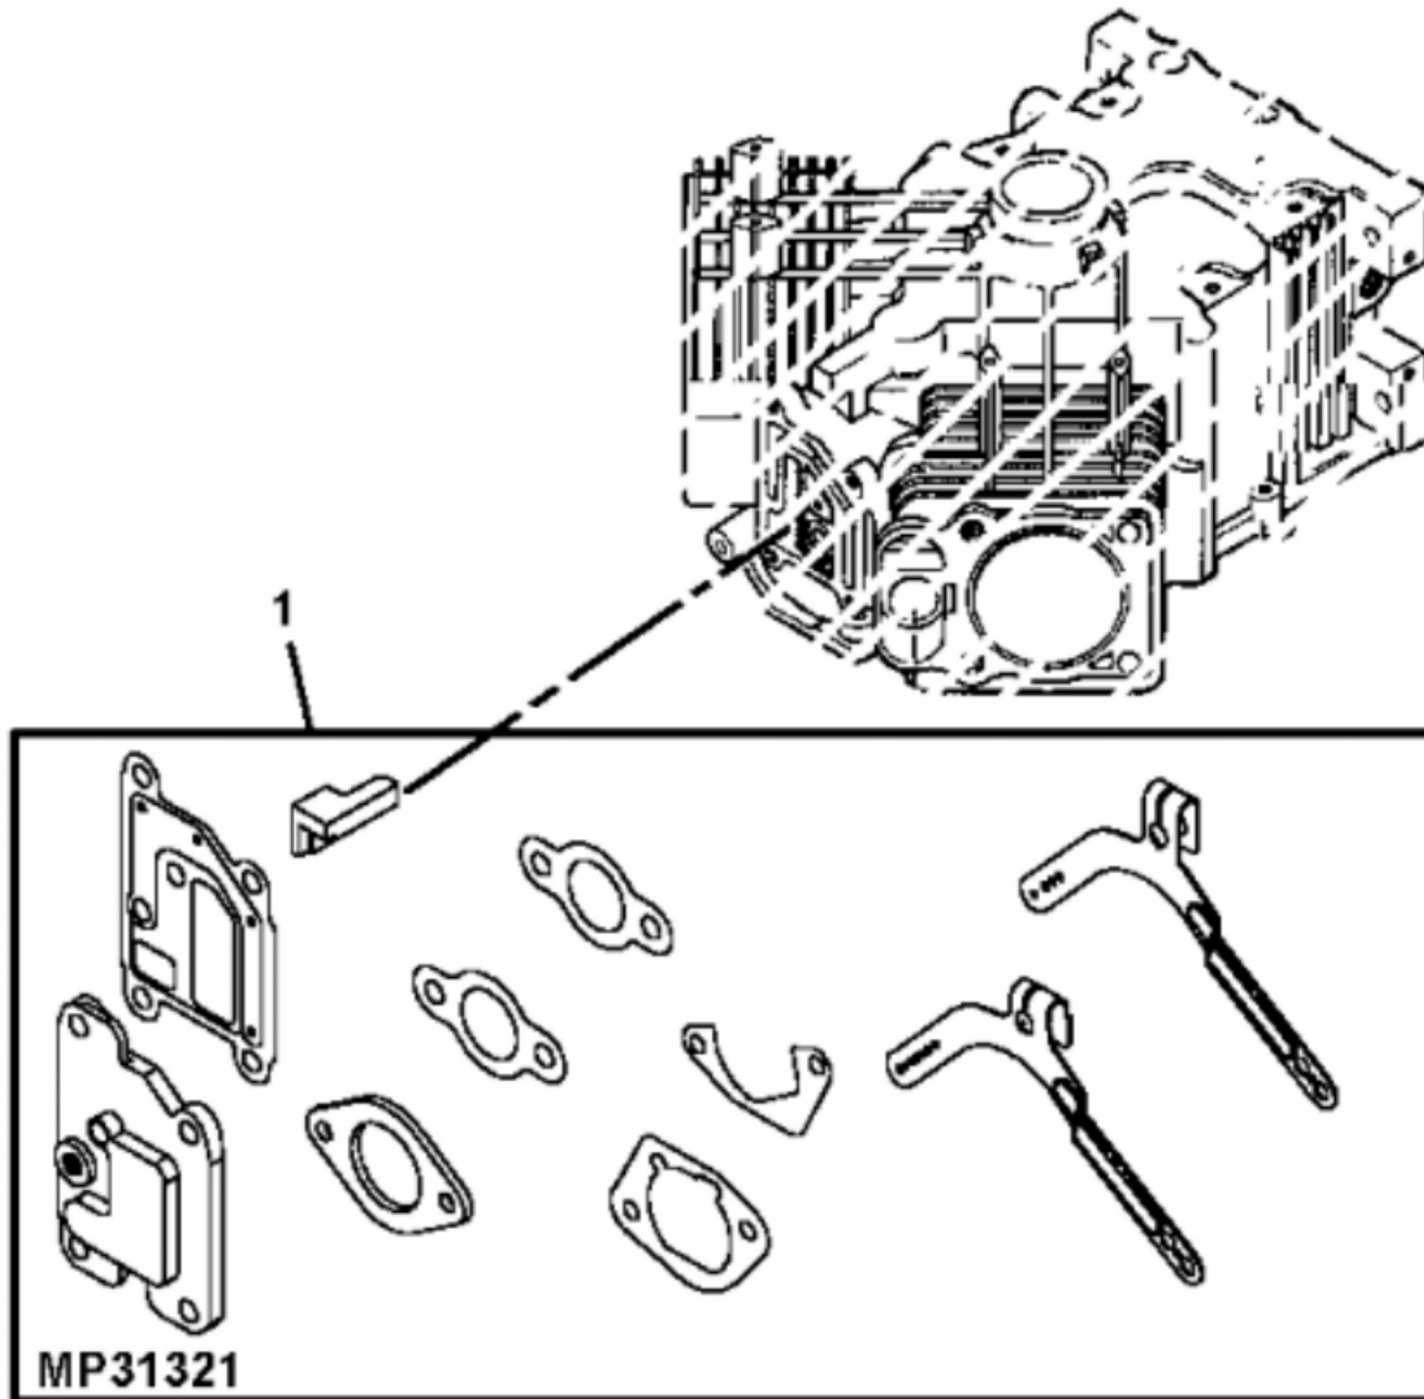

KEY	PART NO.	PART NAME	QTY	REMARKS
23	MIU11263	PIVOT	4	(A) (SUB FOR M132359)
24	19M8290	SCREW	4	M6 X 35
25	M143942	STUD	8	(ENGINE MARKED CV22S-75542)
26	M143943	WASHER	8	(ENGINE MARKED CV22S-75542)
27	M143944	NUT	8	(ENGINE MARKED CV22S-75542)
28	AM134290	VALVE COVER	1	(SUB FOR AM124983)
29	M132363	STRAP	1	NLA; ORDER MIU12948
29	MIU12948	STRAP	1	
30	MIU11342	HOSE	1	(ENGINE MARKED CV22S-75529) (SUB FOR M134915)
31	TY22462	CLAMP	2	(SUB FOR AR48236)
32	MIU11341	HOSE	1	(ENGINE MARKED CV22S-75529) (SUB FOR M134917)
33	M134916	FITTING	1	(ENGINE MARKED CV22S-75529)
34	37M7131	SCREW	4	M6 X 20
35	.....	HOSE	1	
36	.....	FITTING	1	
37	.....	FUEL LINE	1	
38	MIU10956	HOSE	1	BREATHER (ENGINE MARKED CV22S-75542) (SUB FOR M148324)
39	AM126265	SEPARATOR	1	BREATHER
40	M134914	SPACER	1	
41	M134913	BRACKET	1	
42	M134912	STRAP	1	
43	MIU14033	SCREW	1	
..	AM125389	VALVE TRAIN KIT	1	VALVE TRAIN (INCLUDES PARTS MARKED (A))