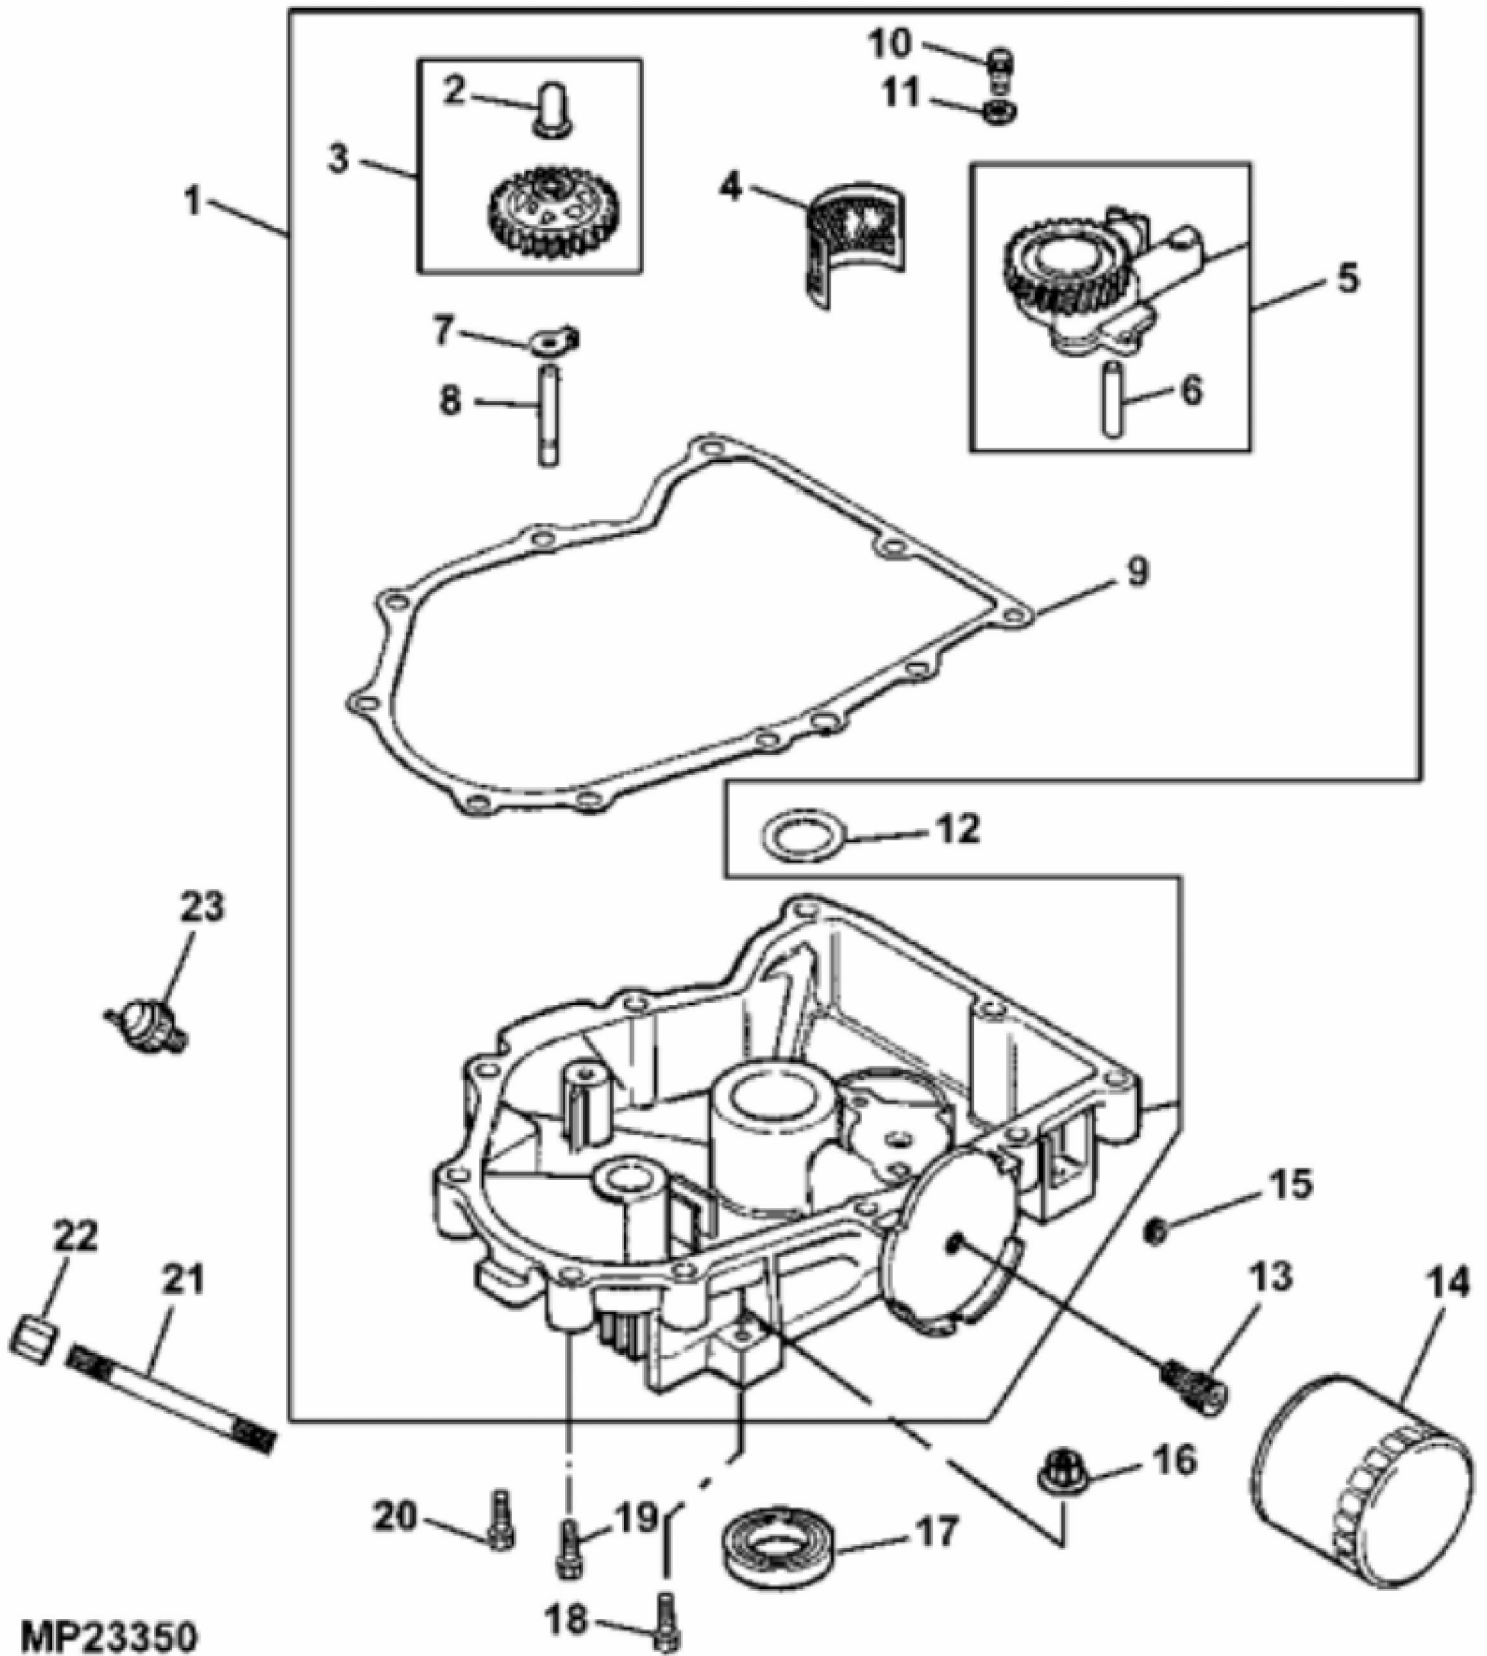

KEY	PART NO.	PART NAME	QTY	REMARKS
24	M148124	O-RING	1	
25	M126396	QUICK LOCK PIN	1	(ENGINE MARKED CV22S-75529)
26	M93418	WASHER	1	ENGINE MARKED CV22S-75529
26	M143936	WASHER	1	(ENGINE MARKED CV22S-75542)
27	M92079	SEAL	1	(ENGINE MARKED CV22S-75529)
27	M143970	SEAL	1	(ENGINE MARKED CV22S-75542)
28	M96520	WASHER	1	(ENGINE MARKED CV22S-75529)
28	M143939	WASHER	1	(ENGINE MARKED CV22S-75542)
29	M132343	SHAFT	1	NLA;ENGINE MARKED CV22S-75529;Governor Cross
29	M143940	SHAFT	1	GOVERNOR CROSS (ENGINE MARKED CV22S-75542)
30	.....	PLUG	1	
31	MIA11970	CRANKSHAFT	1	(SUB FOR AM128620)
32	19M7897	SCREW	4	M8 X 35, (ENGINE MOUNTING)
33	14M7298	FLANGE NUT	4	M8
34	M143941	RETAINER	1	NLA, GOVERNOR CROSS SHAFT (ENGINE MARKED CV22S-75542)
..	AM130981	SHORT BLOCK ASSEMBLY	1	NLA; (USE WITH ENGINE MARKED CV22S-75542)
..	.....	ENGINE	1	21 HP, (ENGINE MARKED CV22S-75529) (SUB AM130883)
..	AM130883	ENGINE	1	21 HP, (ENGINE MARKED CV22S-75542)
..	M144682	LABEL	1	21 HP, NLA; ENGINE MARKED CV22S-75542
..	AM117019	GEAR KIT	1	NLA